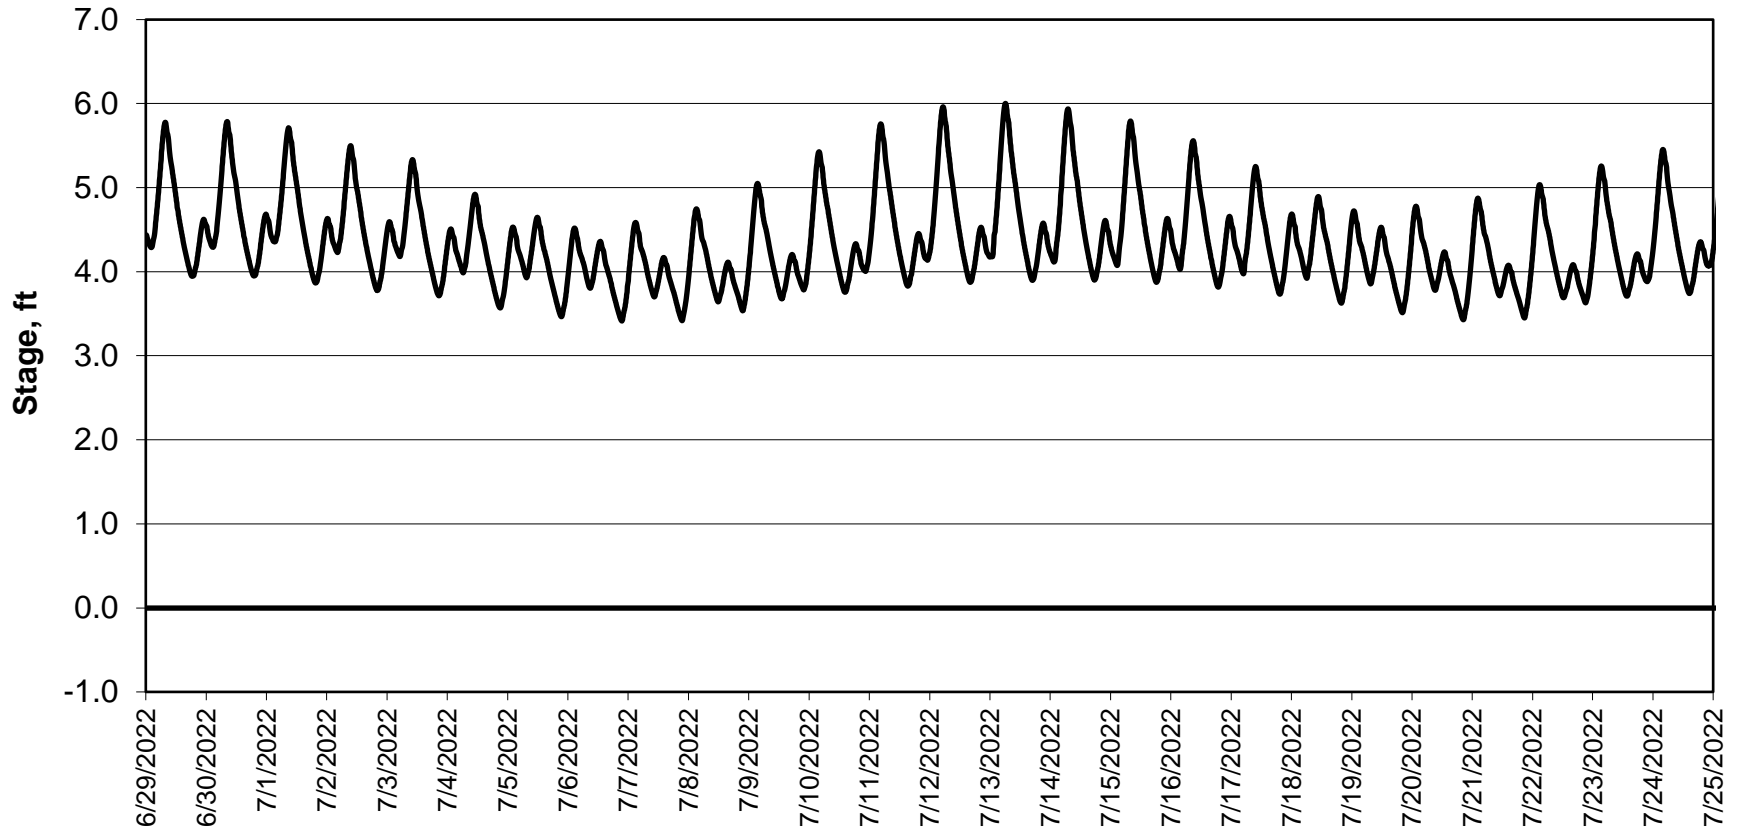

Simulation Period 6/29/2022 thru 7/25/2022

Forecasted Stage @ Doughty Ct/Channel 205

Simulation Period 6/29/2022 thru 7/25/2022

Forecasted Stage @ East End of Grant Line Canal/Channel 204

Simulation Period 6/29/2022 thru 7/25/2022