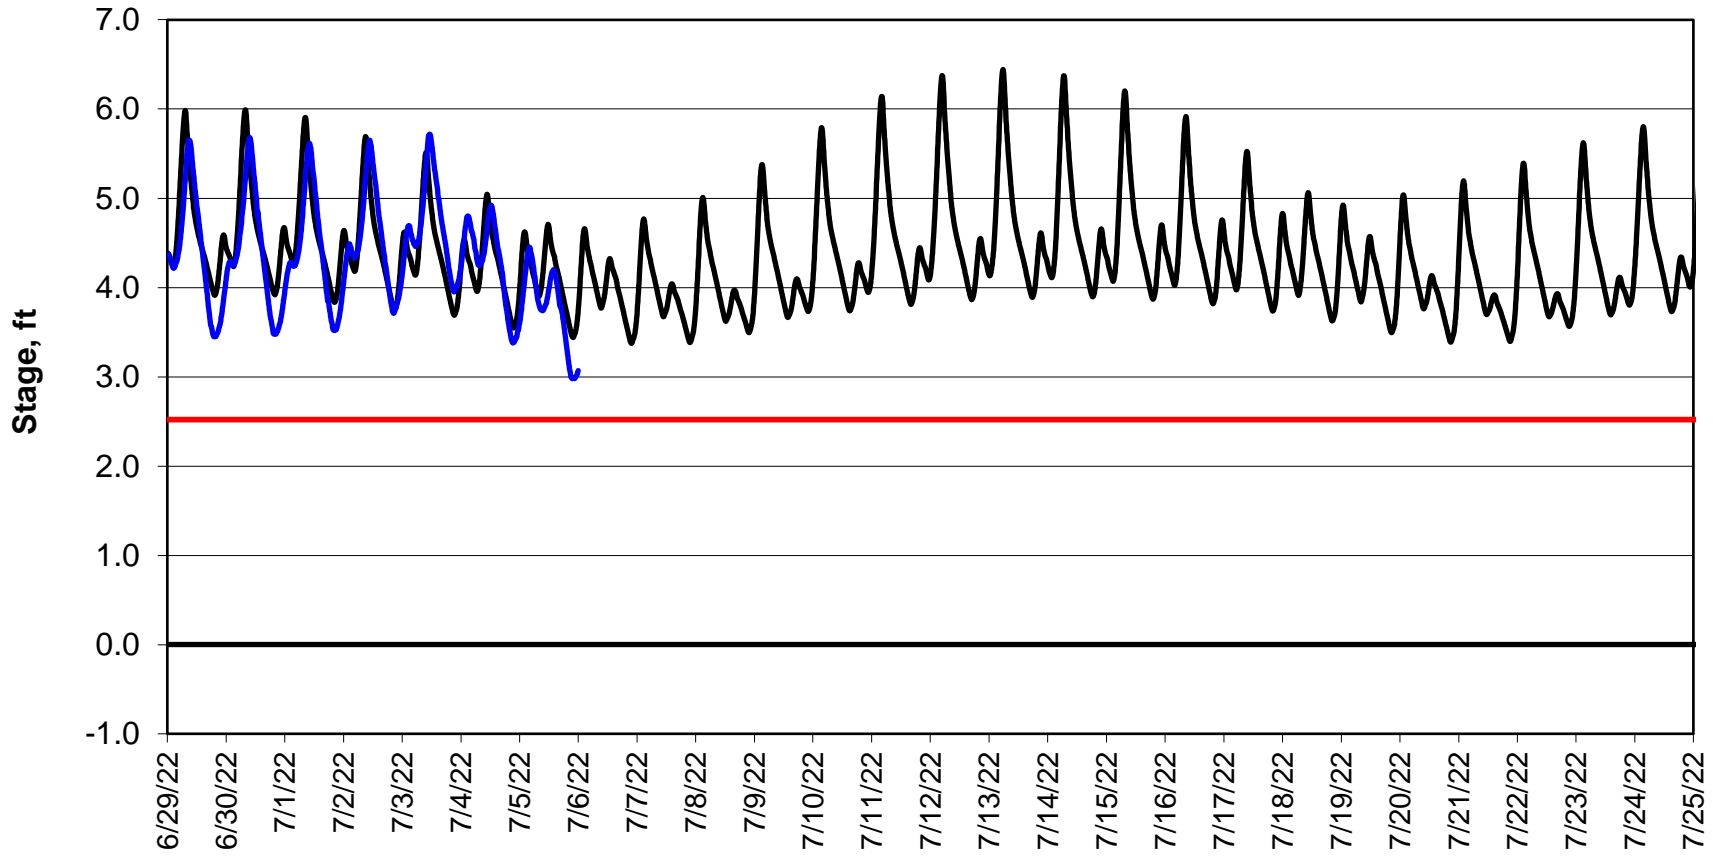

Forecasted Stage @ West of Union Island/Channel 218

Simulation Period 6/29/2022 thru 7/25/2022

Forecasted Stage Middle River @ Howard Road

Simulation Period 6/29/2022 thru 7/25/2022

Forecasted Stage @ Old River @ Tracy Road

Simulation Period 6/29/2022 thru 7/25/2022

Forecasted Stage @ Doughty Ct/Channel 205

Simulation Period 6/29/2022 thru 7/25/2022

Forecasted Stage @ East End of Grant Line Canal/Channel 204

Simulation Period 6/29/2022 thru 7/25/2022