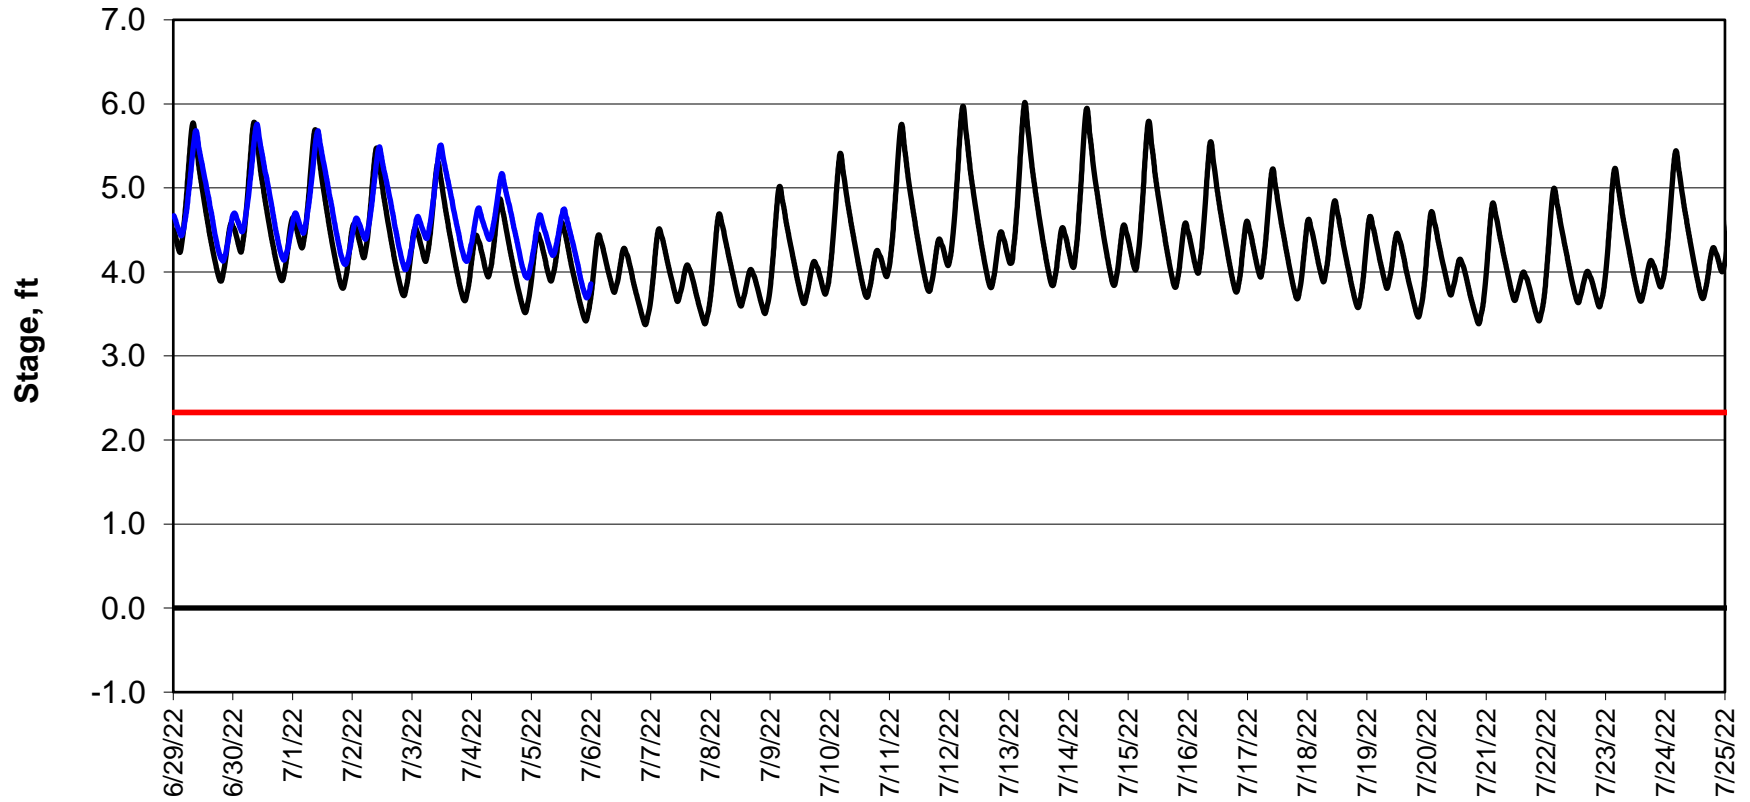

Forecasted Stage @ West of Union Island/Channel 218

Simulation Period 6/29/2022 thru 7/25/2022

Forecasted Stage Middle River @ Howard Road

Simulation Period 6/29/2022 thru 7/25/2022

Forecasted Stage @ Old River @ Tracy Road

Simulation Period 6/29/2022 thru 7/25/2022

Forecasted Stage @ Doughty Ct/Channel 205

Simulation Period 6/29/2022 thru 7/25/2022

Forecasted Stage @ East End of Grant Line Canal/Channel 204

Simulation Period 6/29/2022 thru 7/25/2022