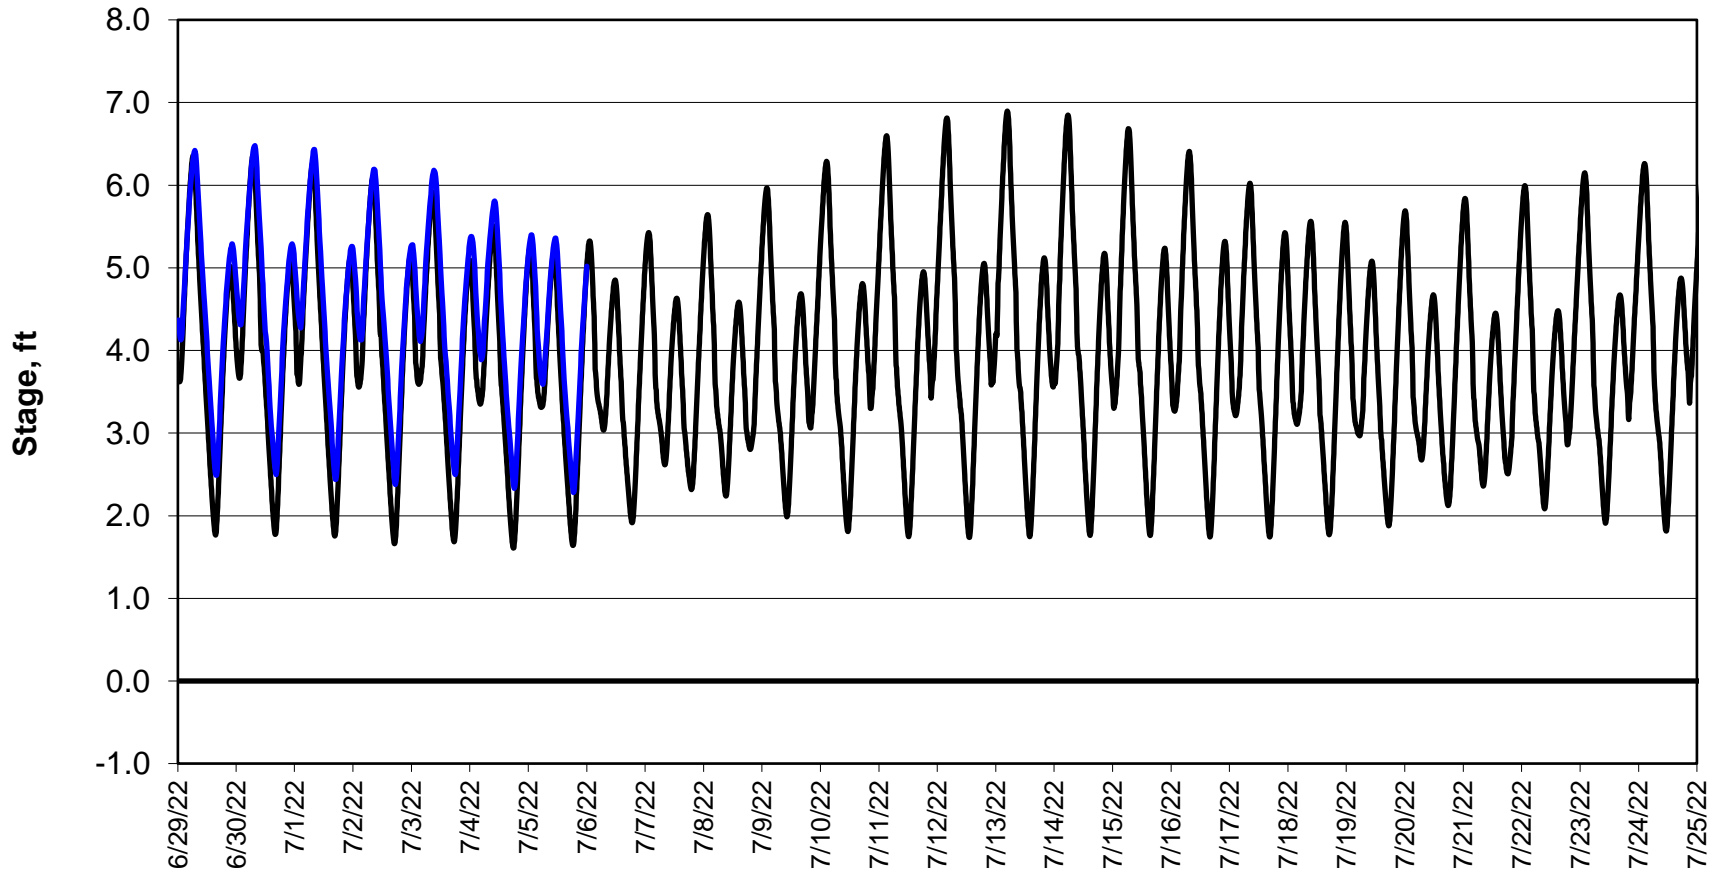

Forecasted Stage @ West of Union Island/Channel 218

Simulation Period 6/29/2022 thru 7/25/2022

Forecasted Stage Middle River @ Howard Road

Simulation Period 6/29/2022 thru 7/25/2022

Forecasted Stage @ Old River @ Tracy Road

Simulation Period 6/29/2022 thru 7/25/2022

Forecasted Stage @ Doughty Ct/Channel 205

Simulation Period 6/29/2022 thru 7/25/2022

Forecasted Stage @ East End of Grant Line Canal/Channel 204

Simulation Period 6/29/2022 thru 7/25/2022