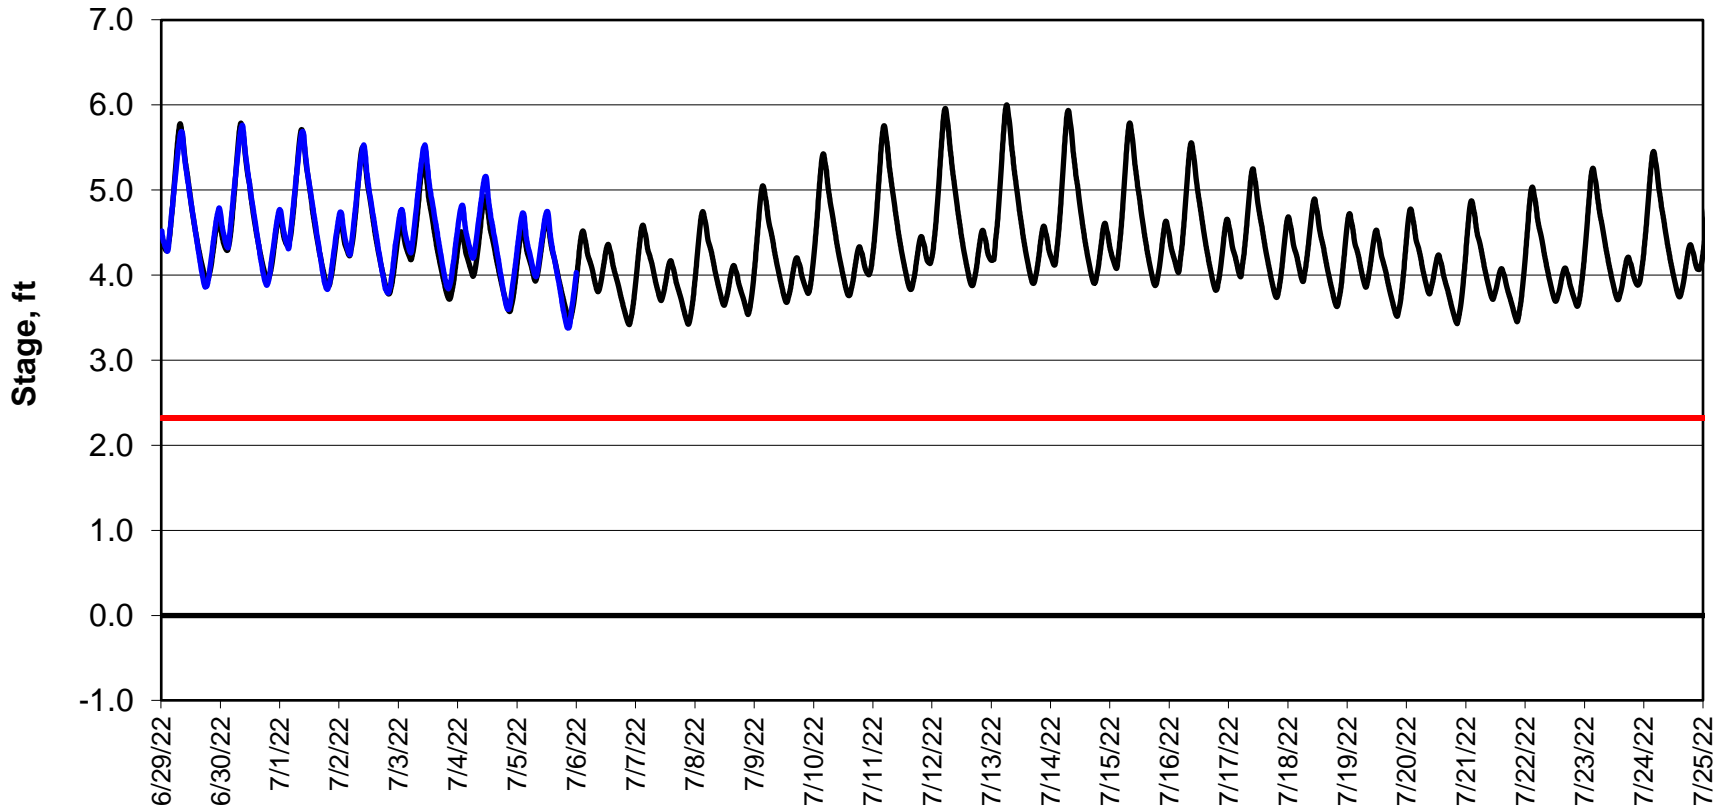

Forecasted Stage @ West of Union Island/Channel 218

Simulation Period 6/29/2022 thru 7/25/2022

Forecasted Stage Middle River @ Howard Road

Simulation Period 6/29/2022 thru 7/25/2022

Forecasted Stage @ Old River @ Tracy Road

Simulation Period 6/29/2022 thru 7/25/2022

Forecasted Stage @ Doughty Ct/Channel 205

Simulation Period 6/29/2022 thru 7/25/2022

Forecasted Stage @ East End of Grant Line Canal/Channel 204

Simulation Period 6/29/2022 thru 7/25/2022