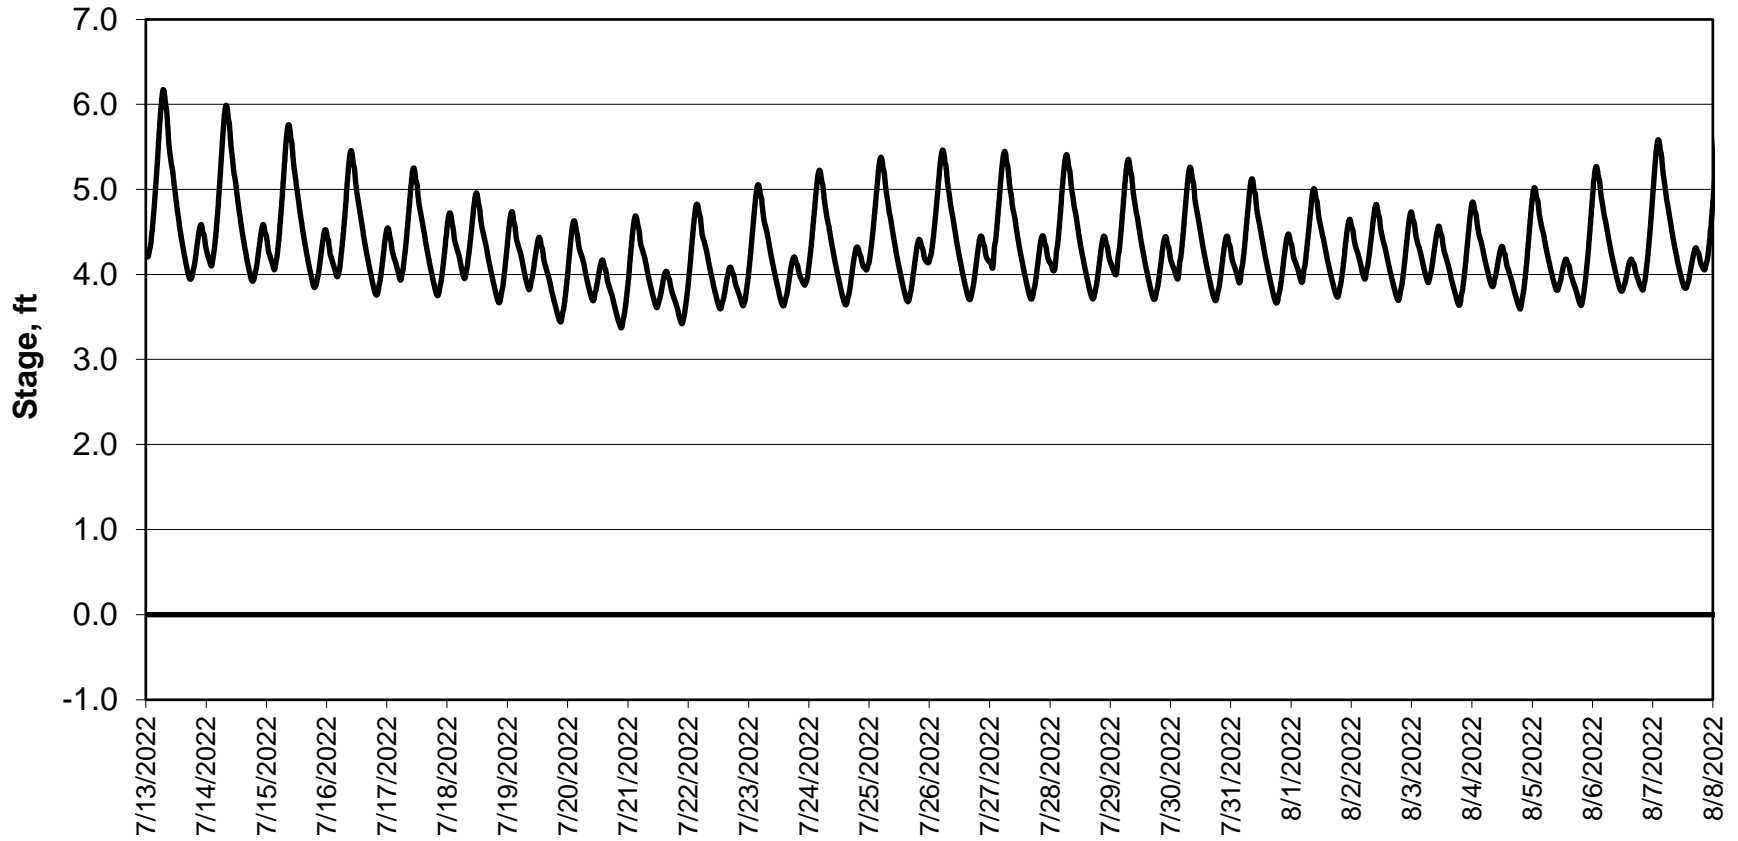

Simulation Period 7/13/2022 thru 8/8/2022

Forecasted Stage @ Doughty Ct/Channel 205

Simulation Period 7/13/2022 thru 8/8/2022

Forecasted Stage @ East End of Grant Line Canal/Channel 204

Simulation Period 7/13/2022 thru 8/8/2022