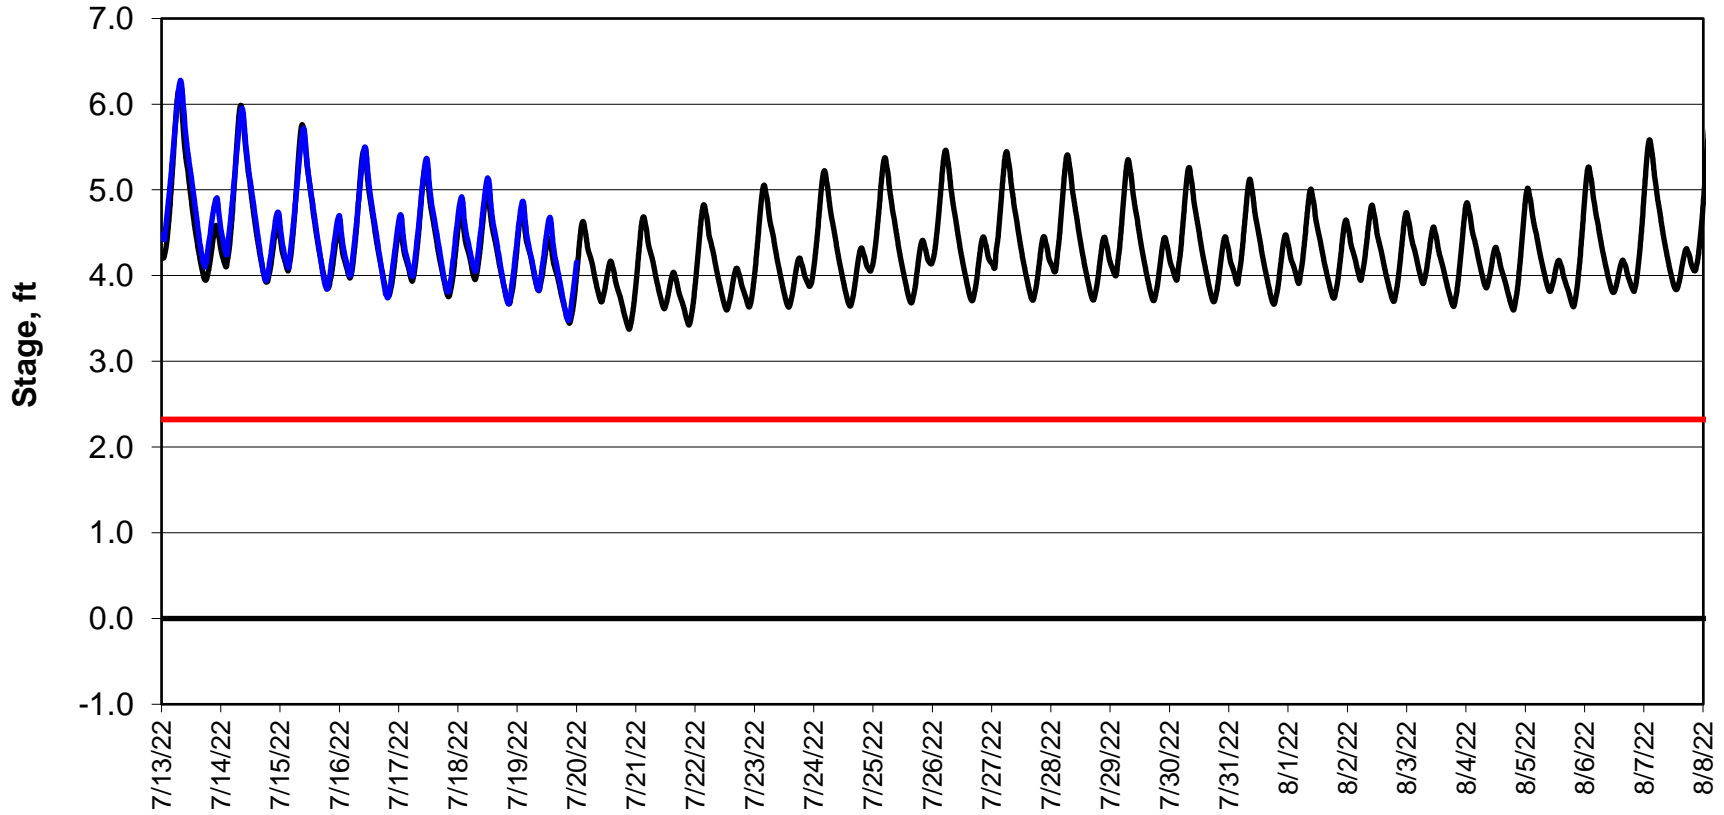

Forecasted Stage @ West of Union Island/Channel 218

Simulation Period 7/13/2022 thru 8/8/2022

Forecasted Stage Middle River @ Howard Road

Simulation Period 7/13/2022 thru 8/8/2022

Forecasted Stage @ Old River @ Tracy Road

Simulation Period 7/13/2022 thru 8/8/2022

Forecasted Stage @ Doughty Ct/Channel 205

Simulation Period 7/13/2022 thru 8/8/2022

Forecasted Stage @ East End of Grant Line Canal/Channel 204

Simulation Period 7/13/2022 thru 8/8/2022