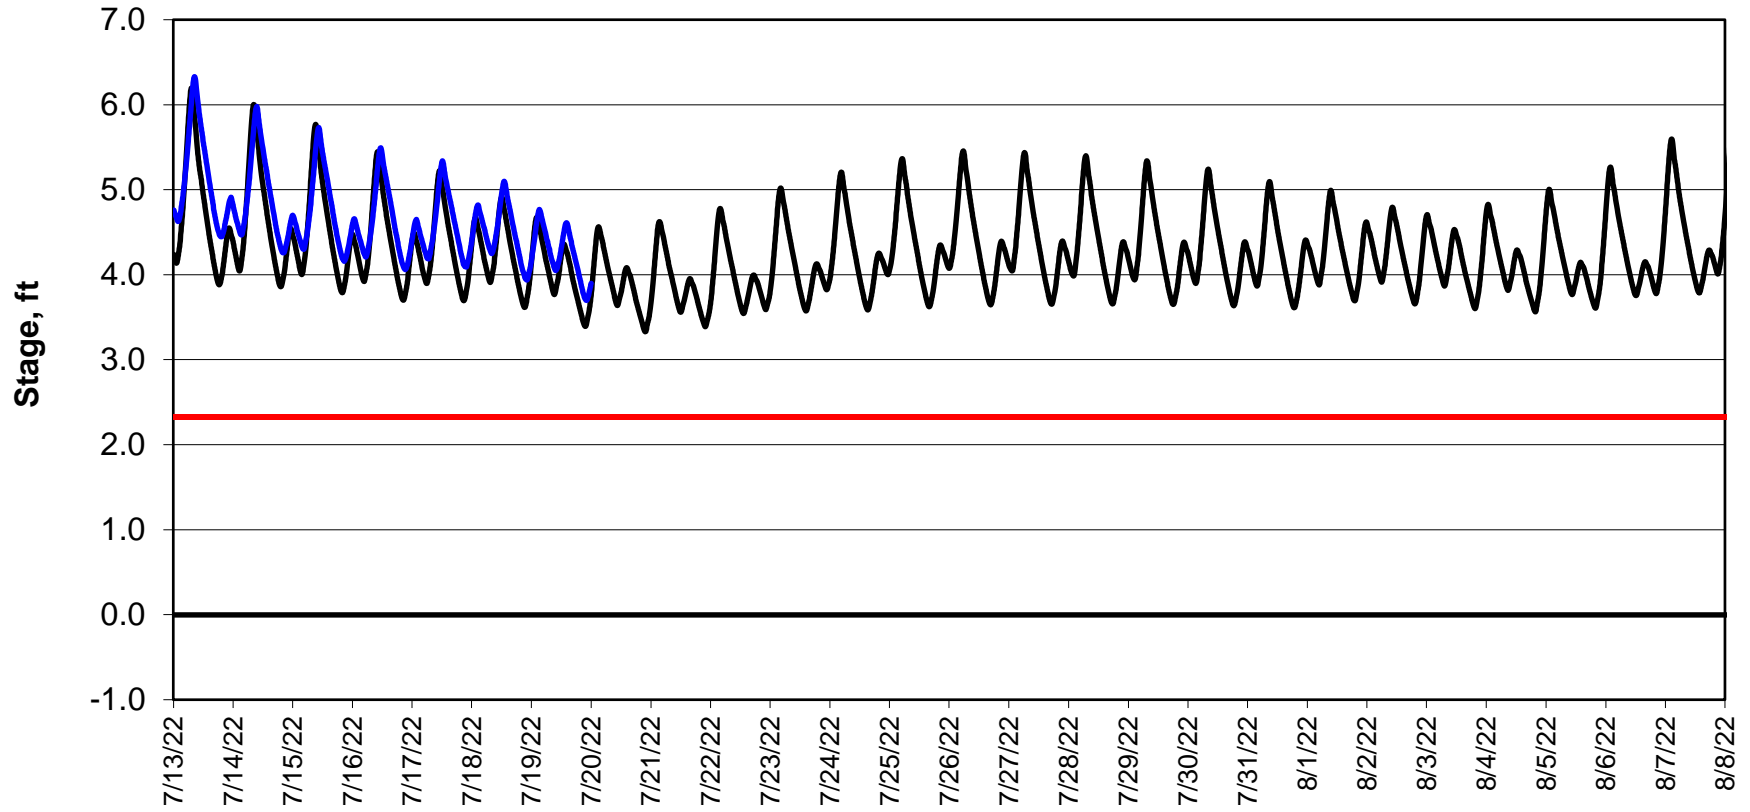

Forecasted Stage @ West of Union Island/Channel 218

Simulation Period 7/13/2022 thru 8/8/2022

Forecasted Stage Middle River @ Howard Road

Simulation Period 7/13/2022 thru 8/8/2022

Forecasted Stage @ Old River @ Tracy Road

Simulation Period 7/13/2022 thru 8/8/2022

Forecasted Stage @ Doughty Ct/Channel 205

Simulation Period 7/13/2022 thru 8/8/2022

Forecasted Stage @ East End of Grant Line Canal/Channel 204

Simulation Period 7/13/2022 thru 8/8/2022