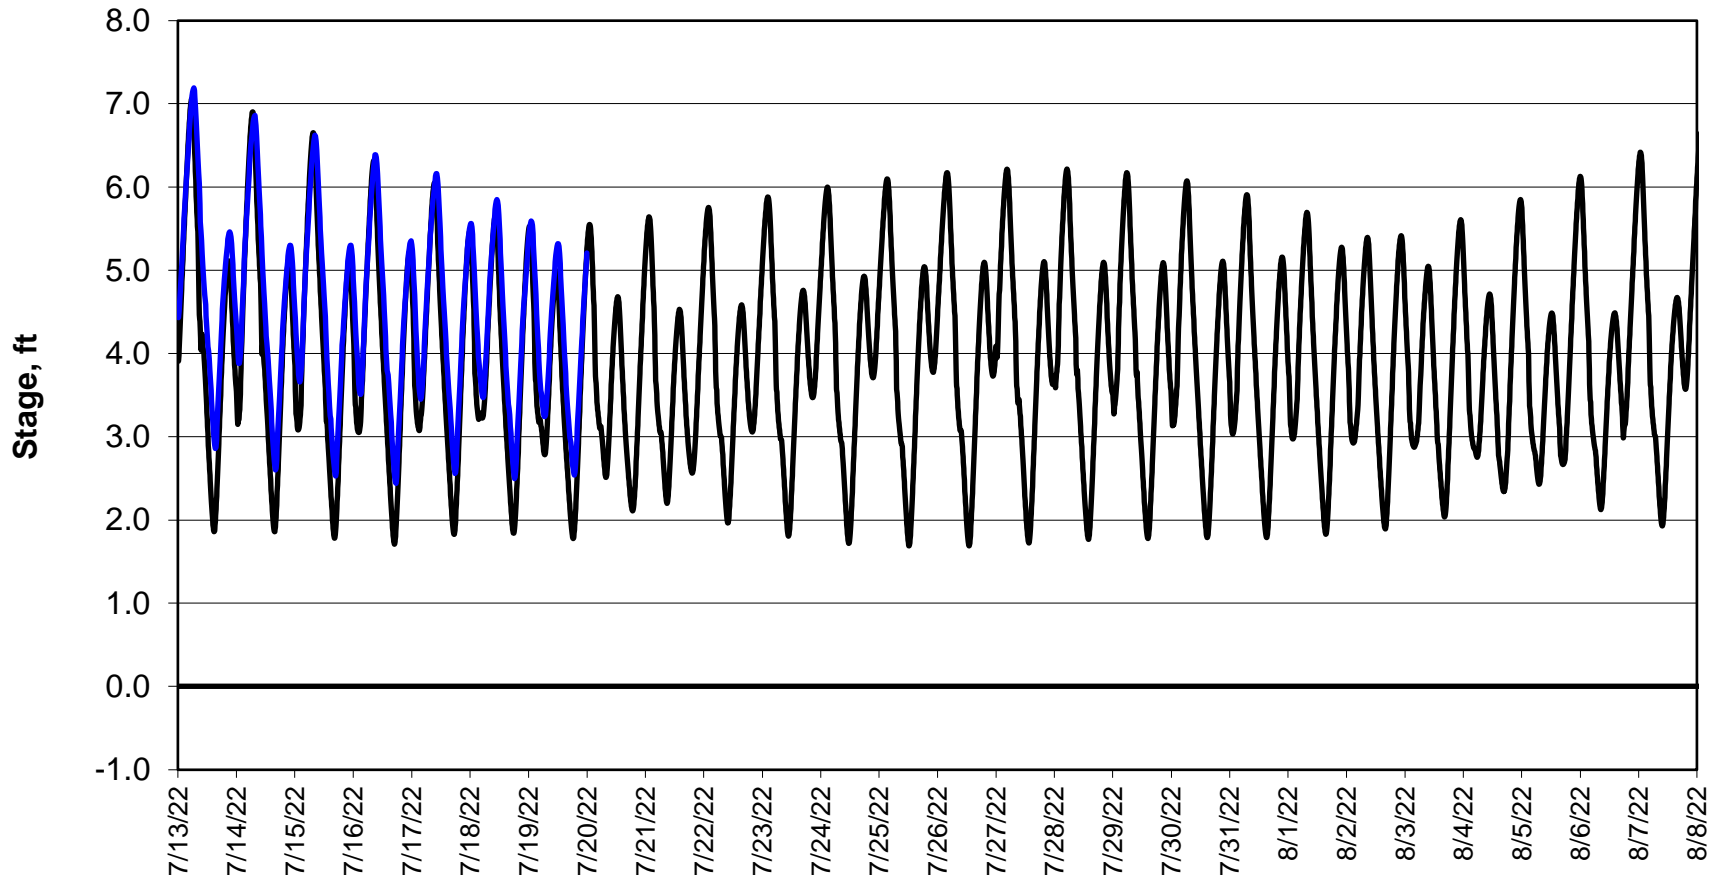

Forecasted Stage @ West of Union Island/Channel 218

Simulation Period 7/13/2022 thru 8/8/2022

Forecasted Stage Middle River @ Howard Road

Simulation Period 7/13/2022 thru 8/8/2022

Forecasted Stage @ Old River @ Tracy Road

Simulation Period 7/13/2022 thru 8/8/2022

Forecasted Stage @ Doughty Ct/Channel 205

Simulation Period 7/13/2022 thru 8/8/2022

Forecasted Stage @ East End of Grant Line Canal/Channel 204

Simulation Period 7/13/2022 thru 8/8/2022