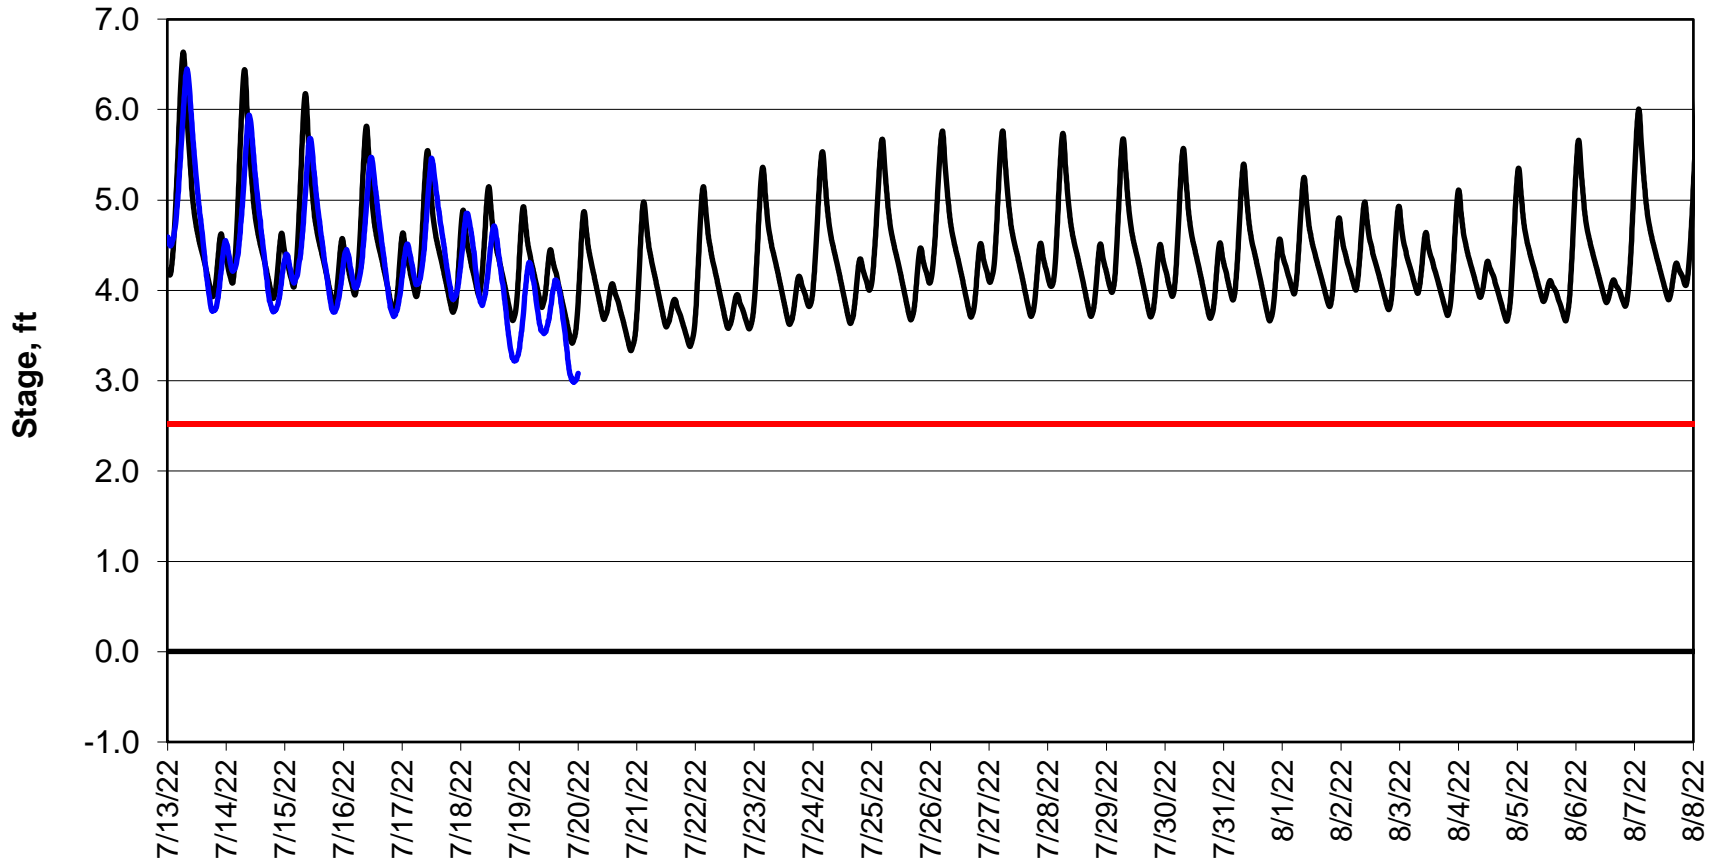

Forecasted Stage @ West of Union Island/Channel 218

Simulation Period 7/13/2022 thru 8/8/2022

Forecasted Stage Middle River @ Howard Road

Simulation Period 7/13/2022 thru 8/8/2022

Forecasted Stage @ Old River @ Tracy Road

Simulation Period 7/13/2022 thru 8/8/2022

Forecasted Stage @ Doughty Ct/Channel 205

Simulation Period 7/13/2022 thru 8/8/2022

Forecasted Stage @ East End of Grant Line Canal/Channel 204

Simulation Period 7/13/2022 thru 8/8/2022