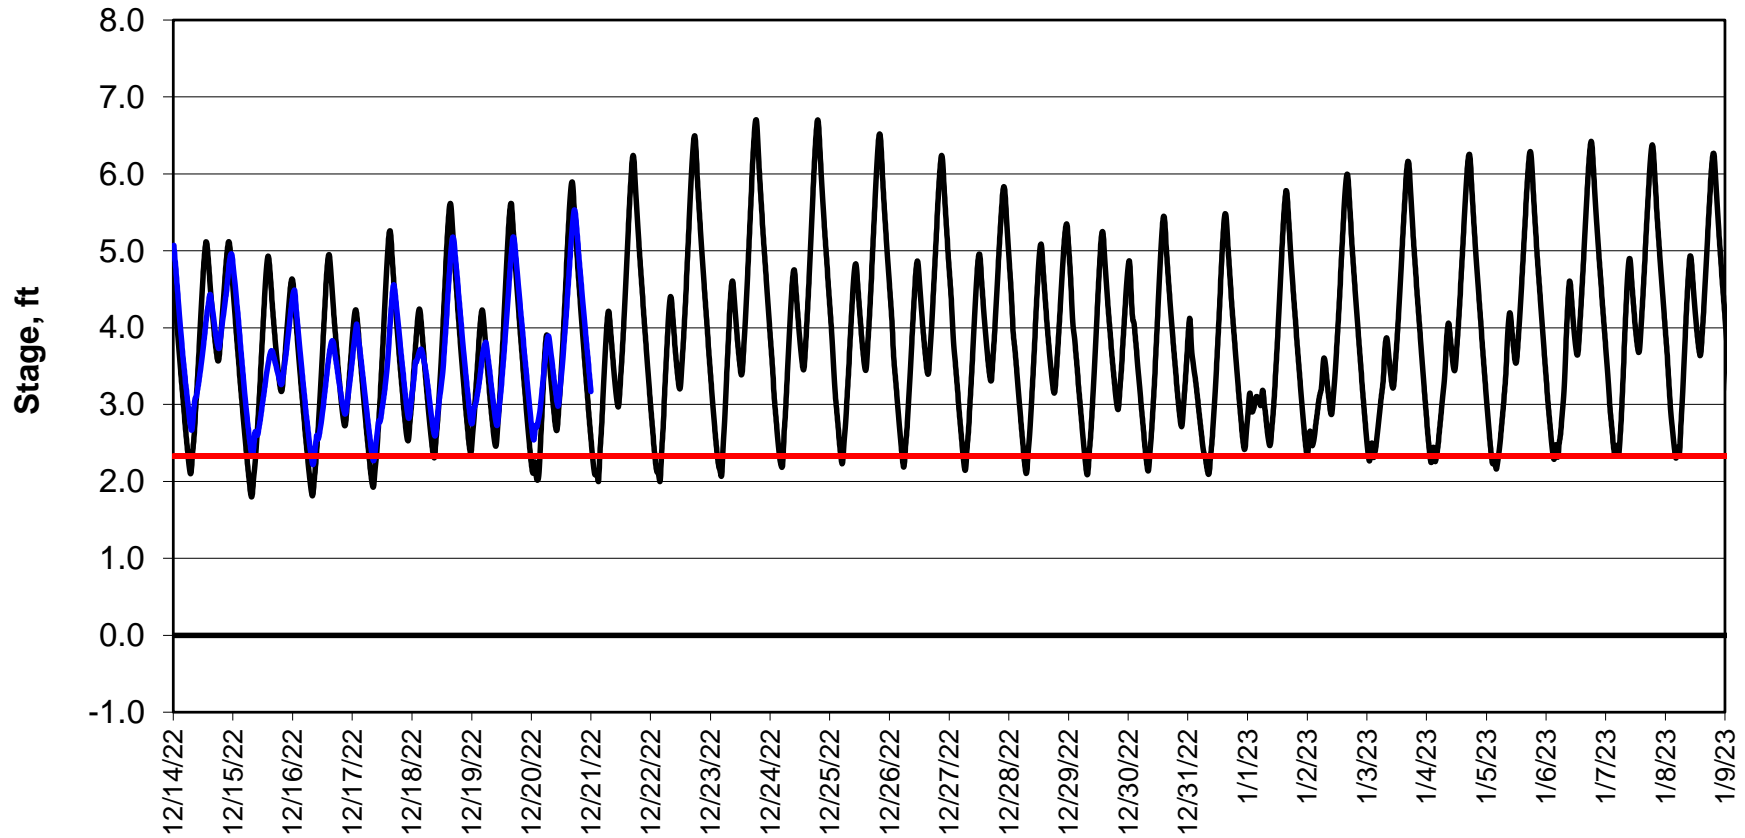

Forecasted Stage @ West of Union Island/Channel 218

Simulation Period 12/14/2022 thru 1/9/2023

Forecasted Stage Middle River @ Howard Road

Simulation Period 12/14/2022 thru 1/9/2023

Forecasted Stage @ Old River @ Tracy Road

Simulation Period 12/14/2022 thru 1/9/2023

Forecasted Stage @ Doughty Ct/Channel 205

Simulation Period 12/14/2022 thru 1/9/2023

Forecasted Stage @ East End of Grant Line Canal/Channel 204

Simulation Period 12/14/2022 thru 1/9/2023