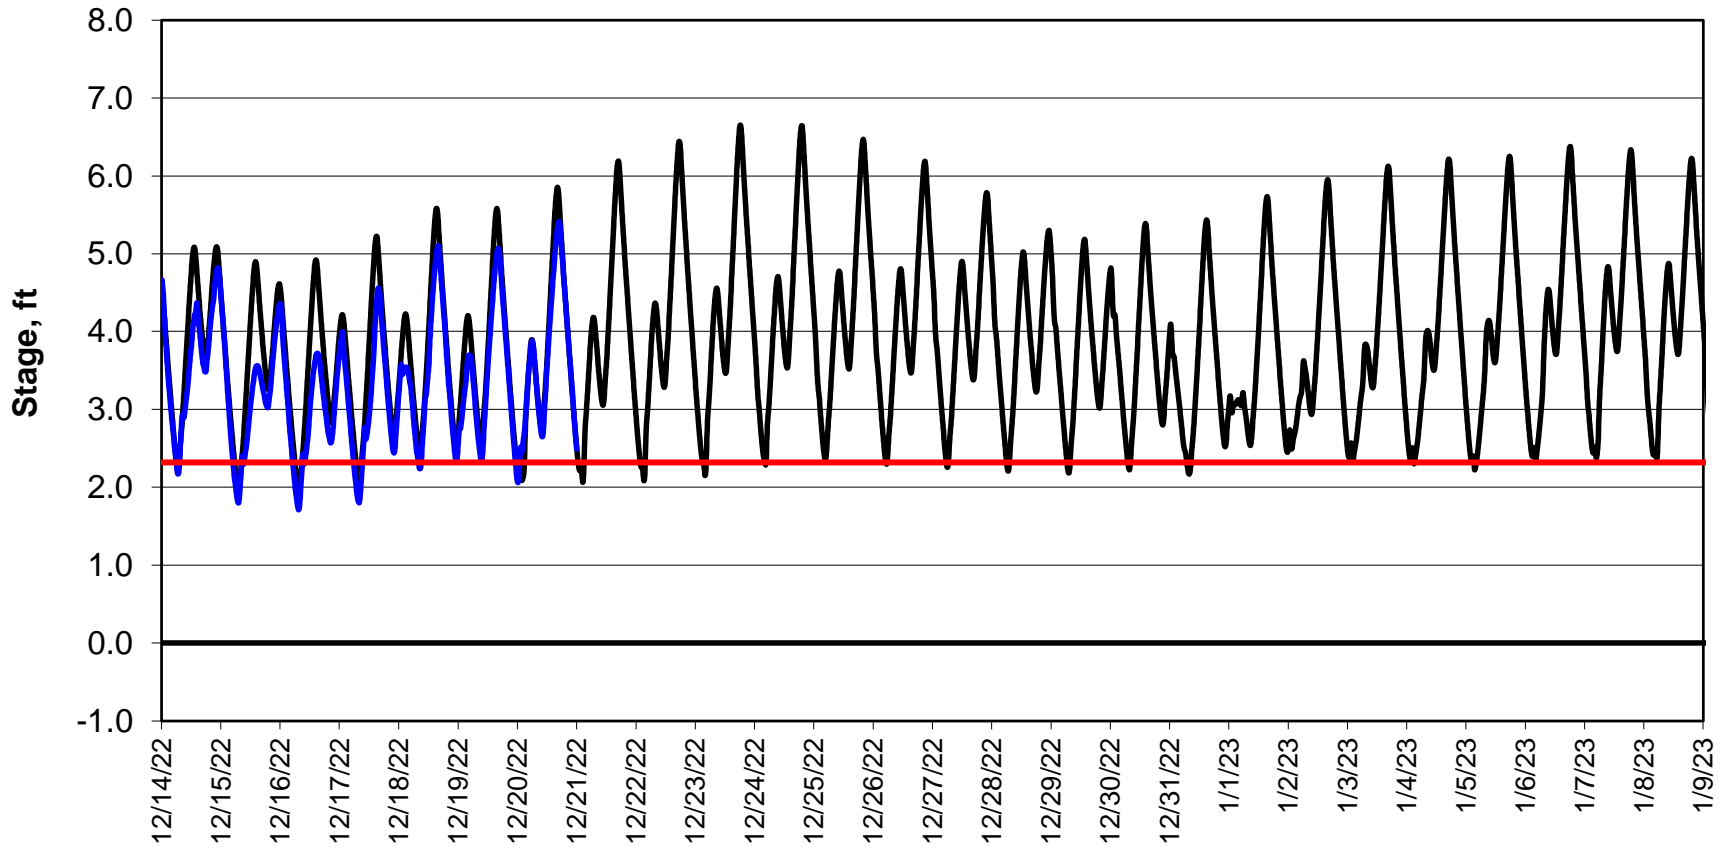

Forecasted Stage @ West of Union Island/Channel 218

Simulation Period 12/14/2022 thru 1/9/2023

Forecasted Stage Middle River @ Howard Road

Simulation Period 12/14/2022 thru 1/9/2023

Forecasted Stage @ Old River @ Tracy Road

Simulation Period 12/14/2022 thru 1/9/2023

Forecasted Stage @ Doughty Ct/Channel 205

Simulation Period 12/14/2022 thru 1/9/2023

Forecasted Stage @ East End of Grant Line Canal/Channel 204

Simulation Period 12/14/2022 thru 1/9/2023