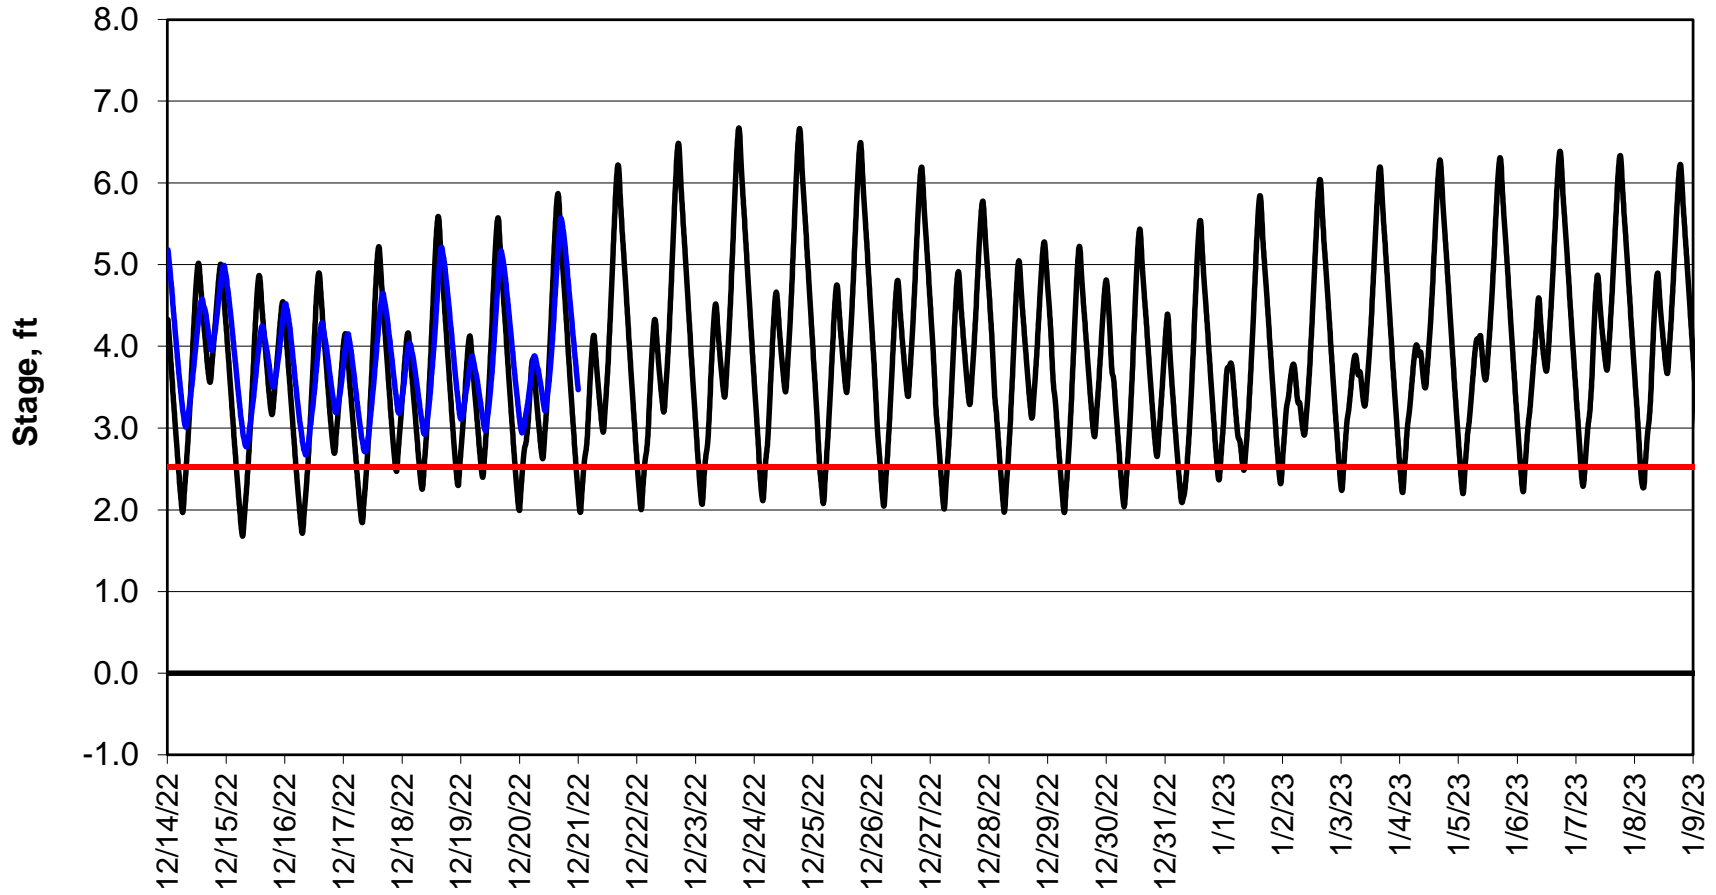

Forecasted Stage @ West of Union Island/Channel 218

Simulation Period 12/14/2022 thru 1/9/2023

Forecasted Stage Middle River @ Howard Road

Simulation Period 12/14/2022 thru 1/9/2023

Forecasted Stage @ Old River @ Tracy Road

Simulation Period 12/14/2022 thru 1/9/2023

Forecasted Stage @ Doughty Ct/Channel 205

Simulation Period 12/14/2022 thru 1/9/2023

Forecasted Stage @ East End of Grant Line Canal/Channel 204

Simulation Period 12/14/2022 thru 1/9/2023