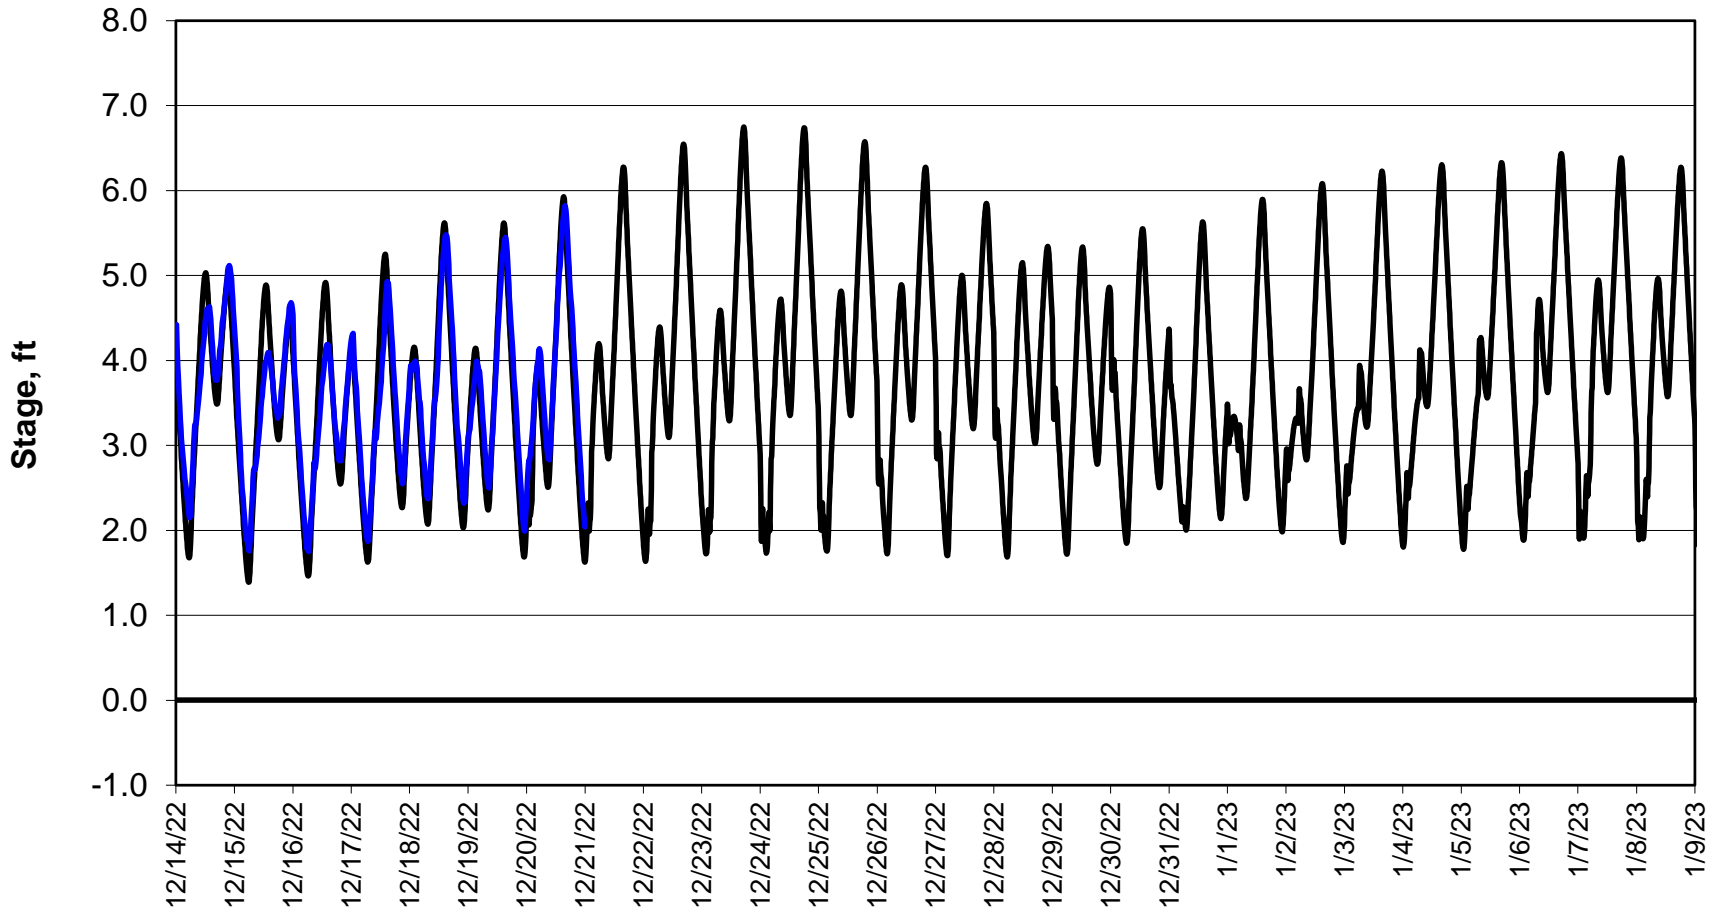

Forecasted Stage @ West of Union Island/Channel 218

Simulation Period 12/14/2022 thru 1/9/2023

Forecasted Stage Middle River @ Howard Road

Simulation Period 12/14/2022 thru 1/9/2023

Forecasted Stage @ Old River @ Tracy Road

Simulation Period 12/14/2022 thru 1/9/2023

Forecasted Stage @ Doughty Ct/Channel 205

Simulation Period 12/14/2022 thru 1/9/2023

Forecasted Stage @ East End of Grant Line Canal/Channel 204

Simulation Period 12/14/2022 thru 1/9/2023