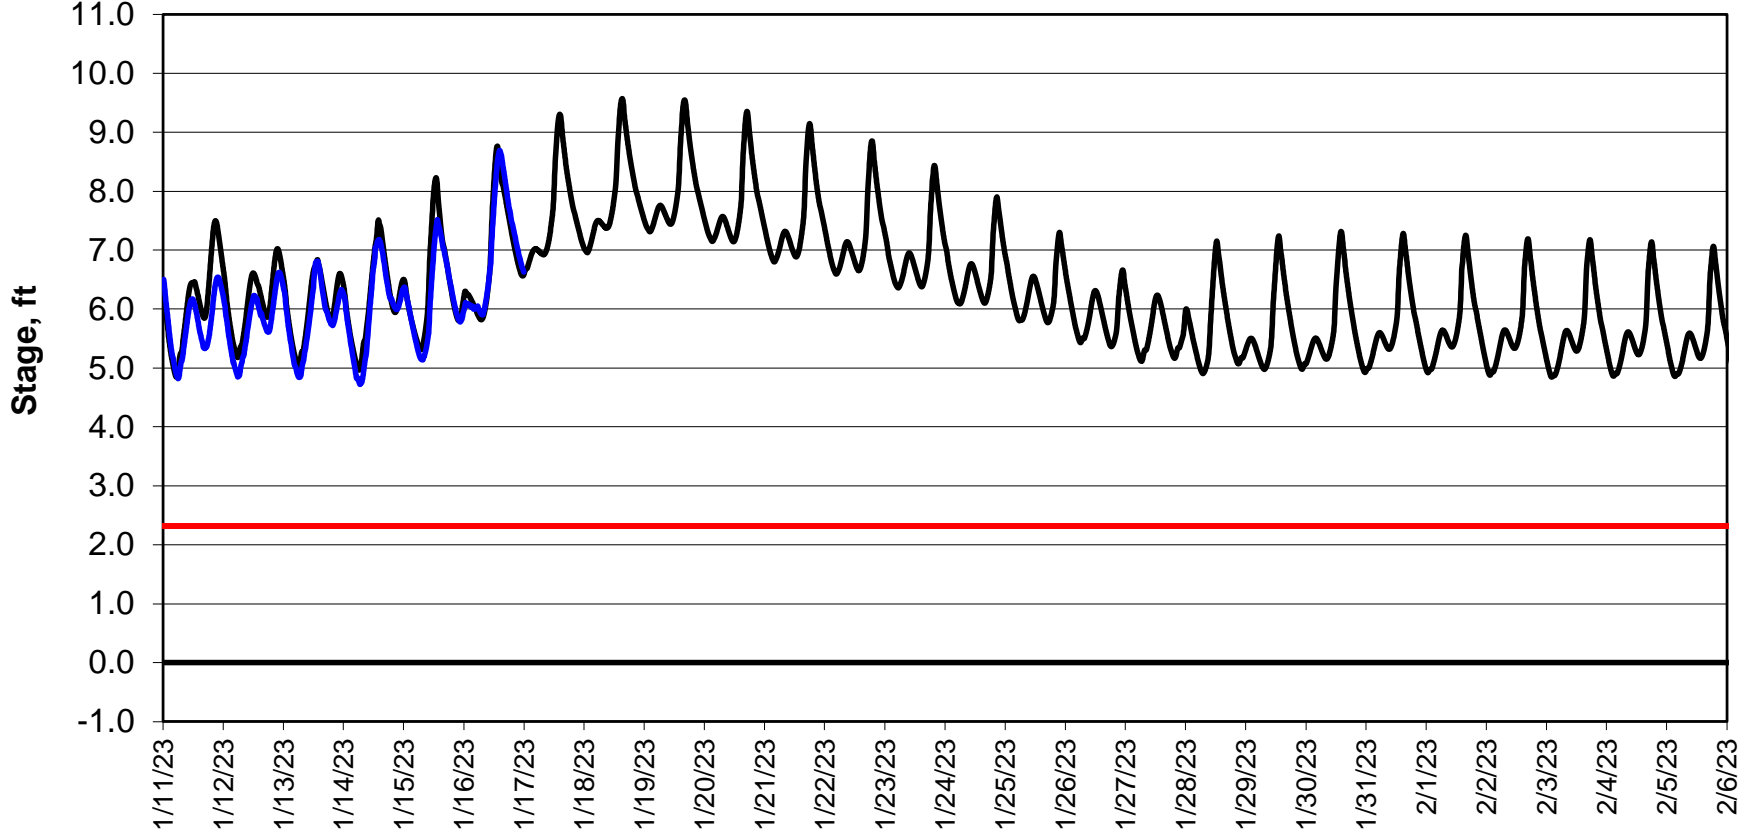

Forecasted Stage @ West of Union Island/Channel 218

Forecasted Stage Middle River @ Howard Road

Simulation Period 1/11/2023 thru 2/6/2023

Forecasted Stage @ Old River @ Tracy Road

Simulation Period 1/11/2023 thru 2/6/2023

Forecasted Stage @ Doughty Ct/Channel 205

Simulation Period 1/11/2023 thru 2/6/2023

Forecasted Stage @ East End of Grant Line Canal/Channel 204

Simulation Period 1/11/2023 thru 2/6/2023

— Base Case