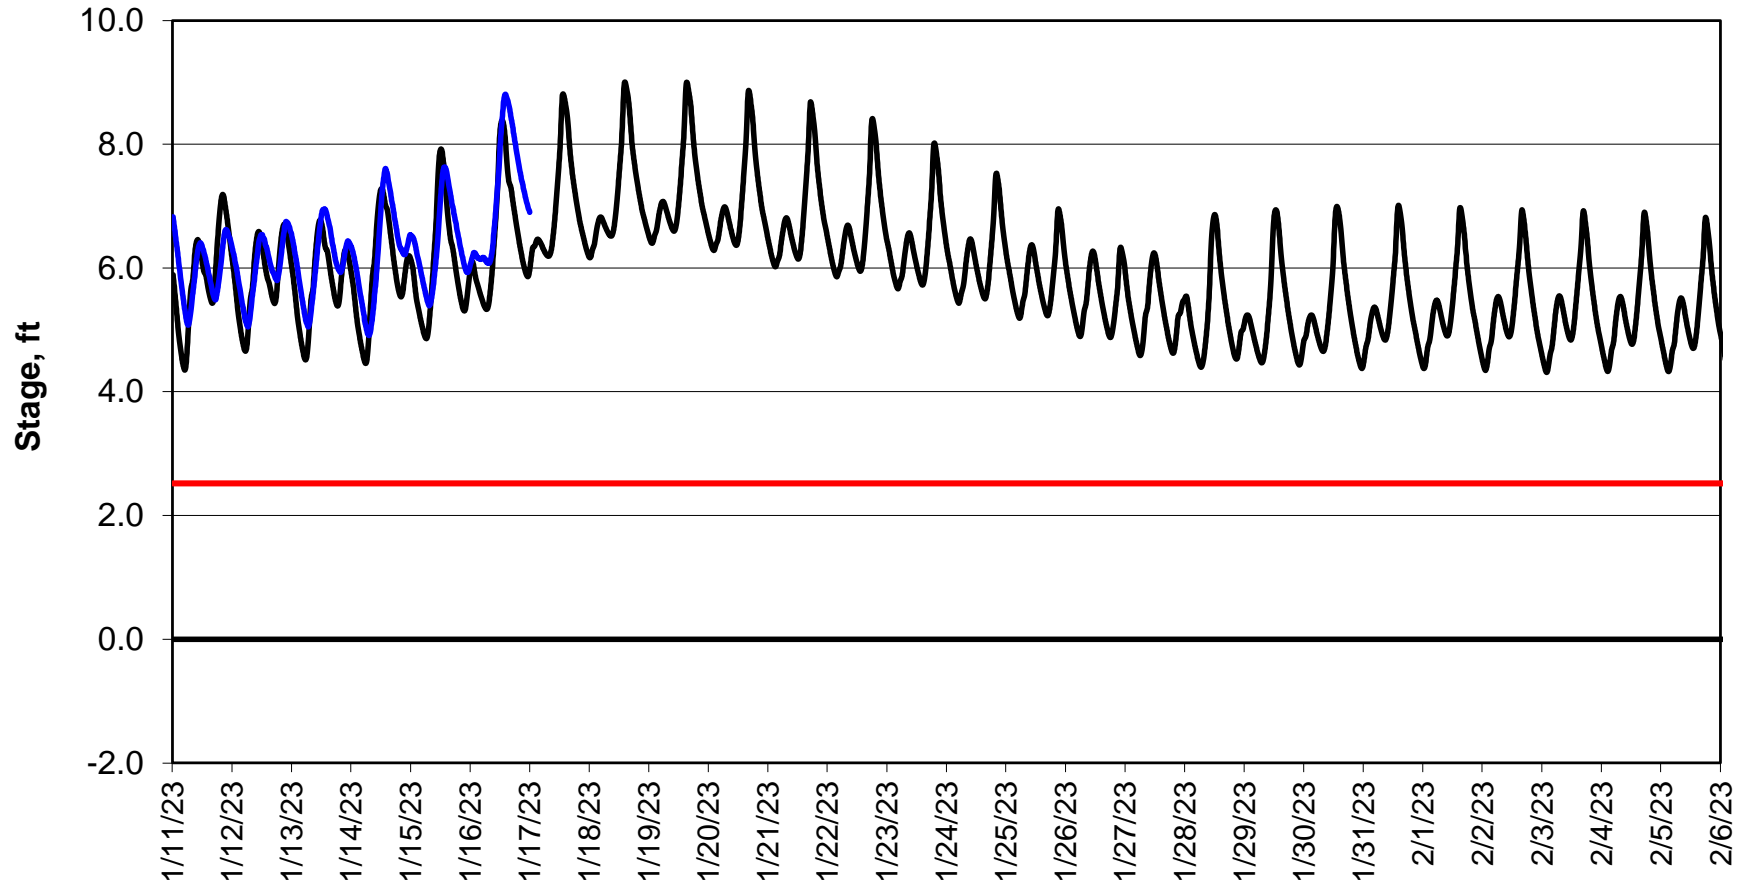

Forecasted Stage @ West of Union Island/Channel 218

Forecasted Stage Middle River @ Howard Road

Simulation Period 1/11/2023 thru 2/6/2023

Forecasted Stage @ Old River @ Tracy Road

Simulation Period 1/11/2023 thru 2/6/2023

Forecasted Stage @ Doughty Ct/Channel 205

Simulation Period 1/11/2023 thru 2/6/2023

Forecasted Stage @ East End of Grant Line Canal/Channel 204

Simulation Period 1/11/2023 thru 2/6/2023

— Base Case