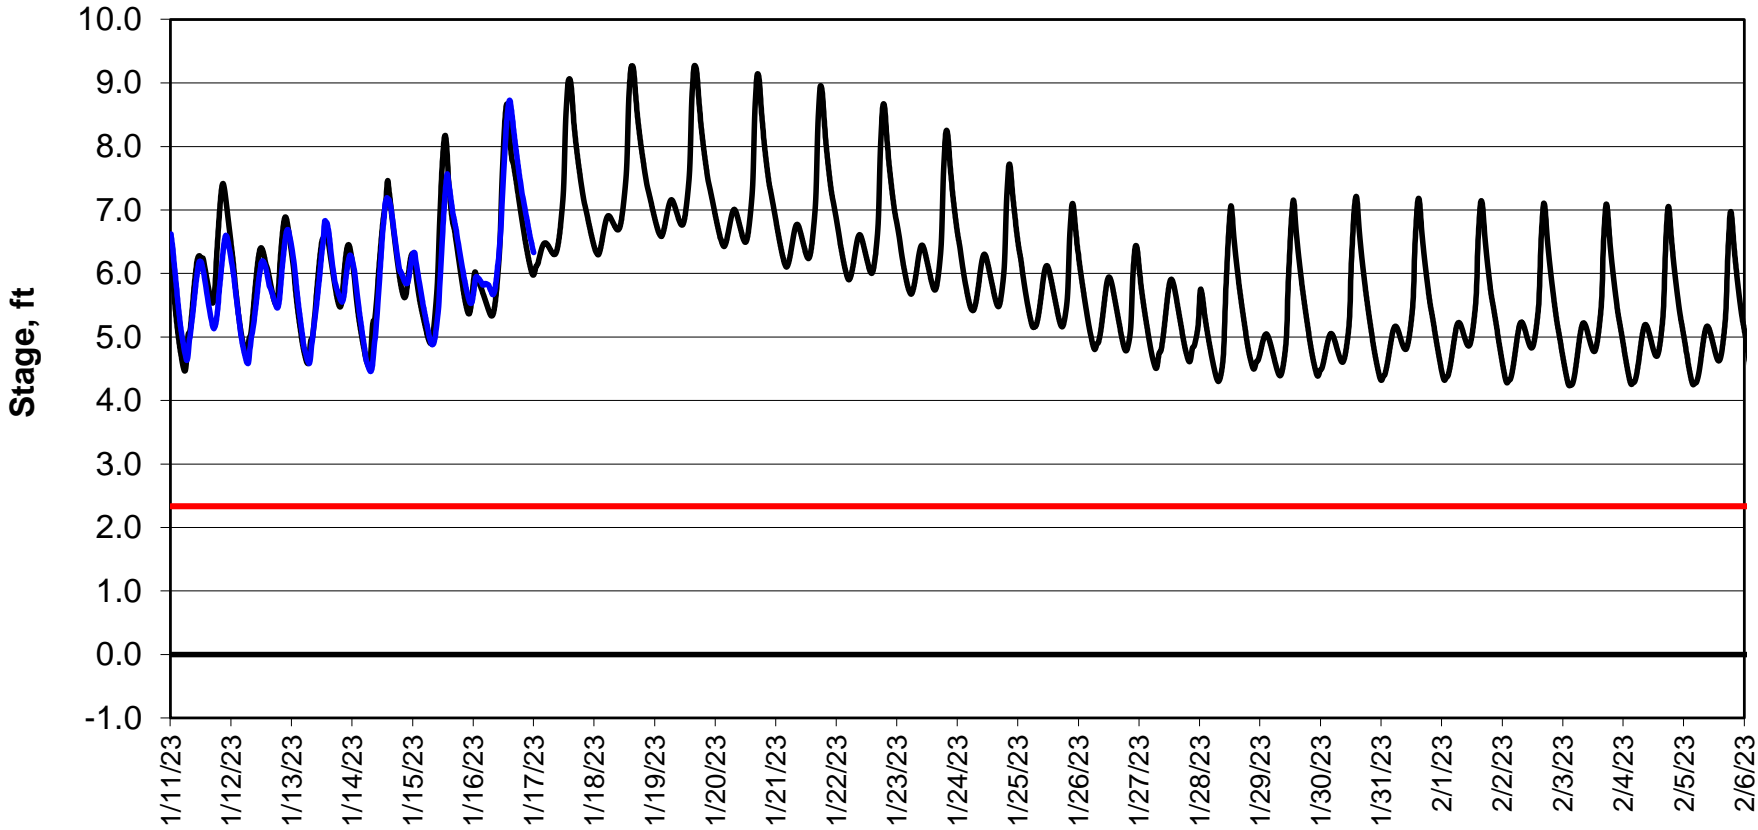

Forecasted Stage @ West of Union Island/Channel 218

Forecasted Stage Middle River @ Howard Road

Simulation Period 1/11/2023 thru 2/6/2023

Forecasted Stage @ Old River @ Tracy Road

Simulation Period 1/11/2023 thru 2/6/2023

Forecasted Stage @ Doughty Ct/Channel 205

Simulation Period 1/11/2023 thru 2/6/2023

Forecasted Stage @ East End of Grant Line Canal/Channel 204

Simulation Period 1/11/2023 thru 2/6/2023

— Base Case