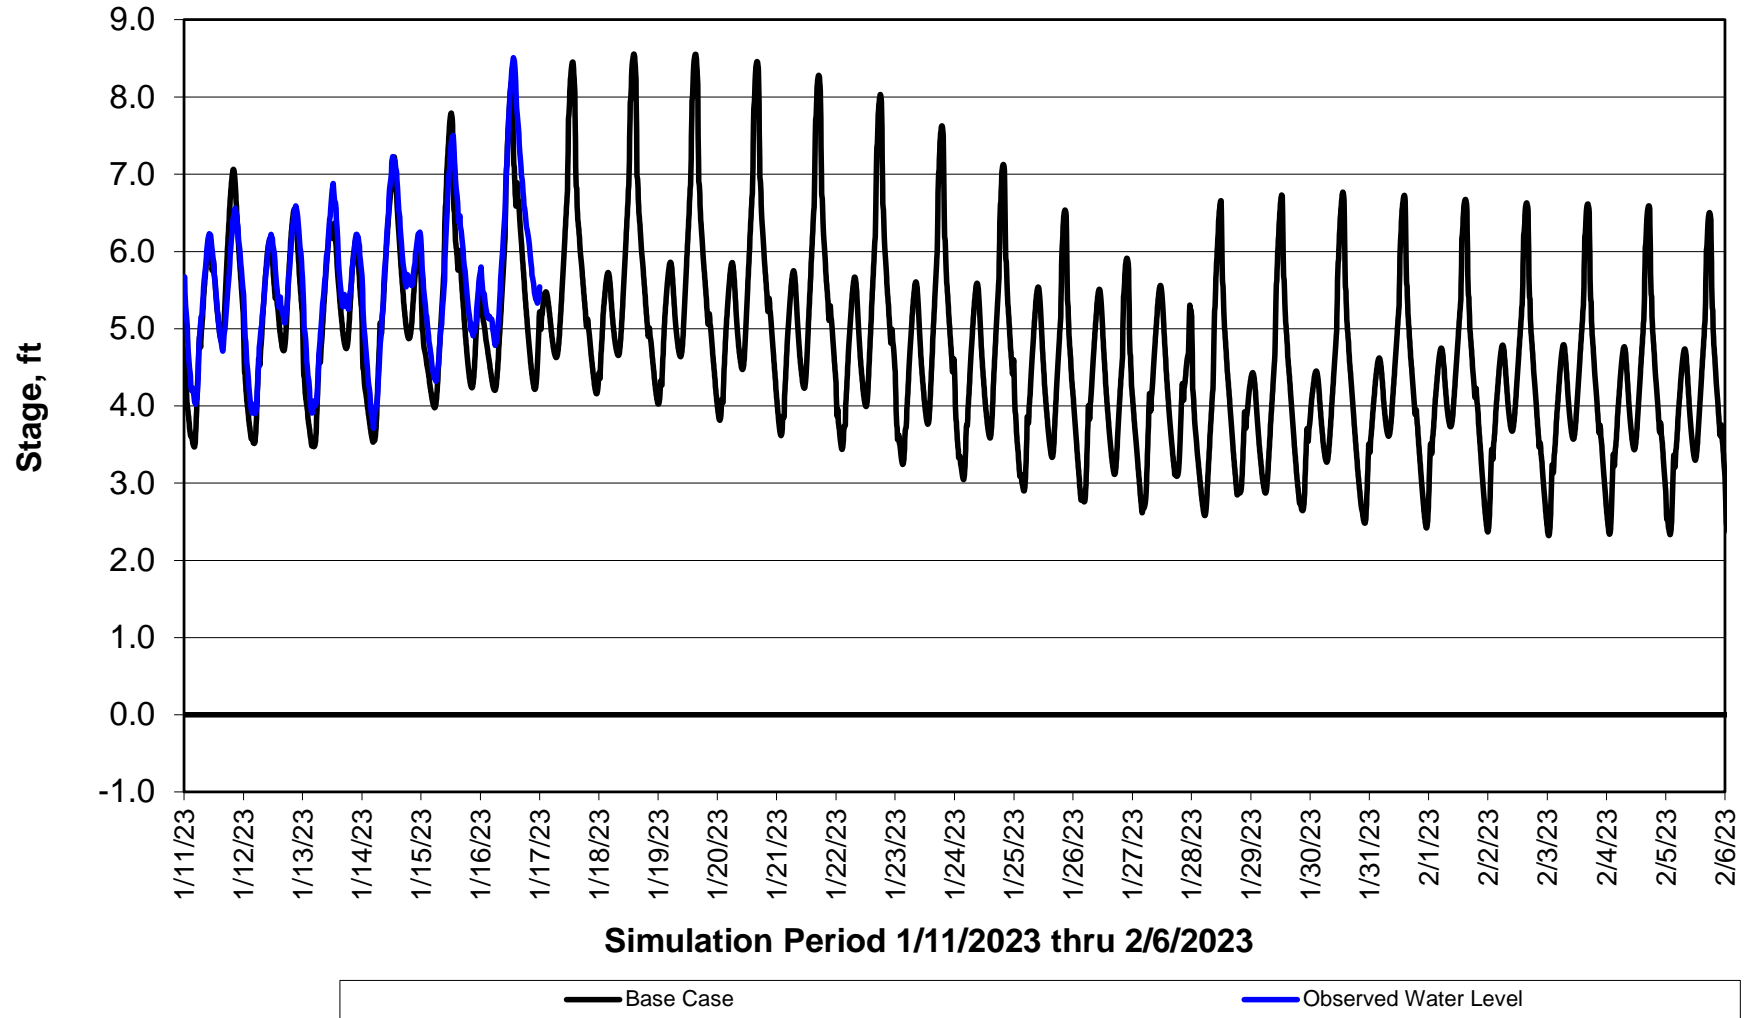

Forecasted Stage @ West of Union Island/Channel 218

Forecasted Stage Middle River @ Howard Road

Simulation Period 1/11/2023 thru 2/6/2023

Forecasted Stage @ Old River @ Tracy Road

Simulation Period 1/11/2023 thru 2/6/2023

Forecasted Stage @ Doughty Ct/Channel 205

Simulation Period 1/11/2023 thru 2/6/2023

Forecasted Stage @ East End of Grant Line Canal/Channel 204

Simulation Period 1/11/2023 thru 2/6/2023

— Base Case