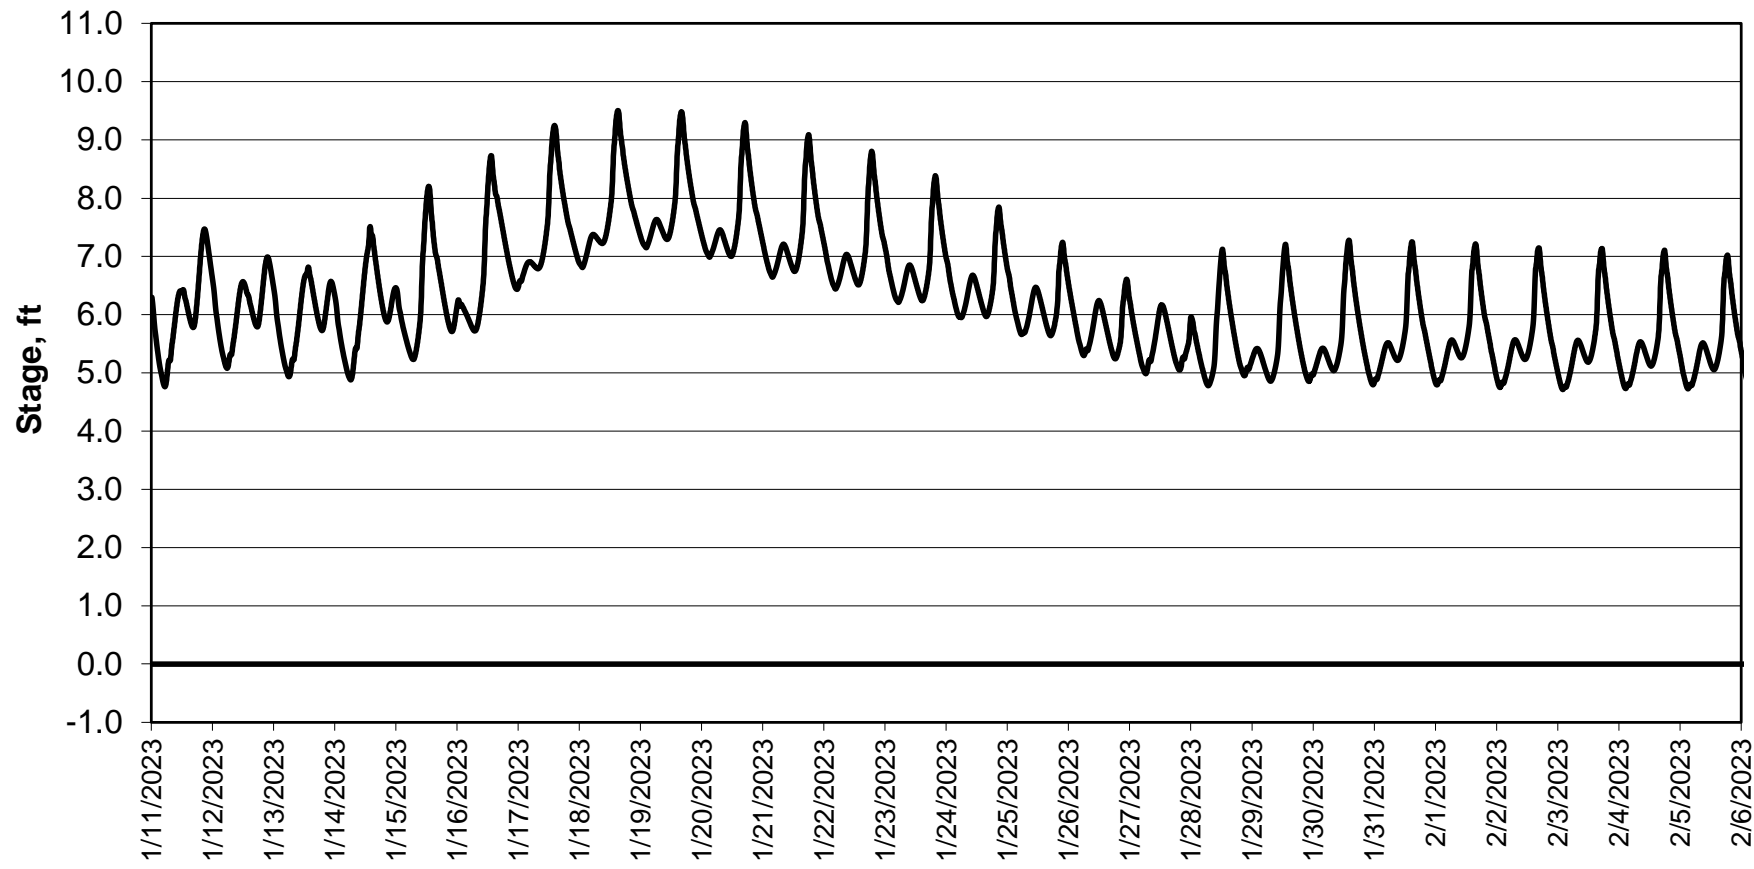

Forecasted Stage @ West of Union Island/Channel 218

Forecasted Stage Middle River @ Howard Road

Simulation Period 1/11/2023 thru 2/6/2023

Forecasted Stage @ Old River @ Tracy Road

Simulation Period 1/11/2023 thru 2/6/2023

Forecasted Stage @ Doughty Ct/Channel 205

Simulation Period 1/11/2023 thru 2/6/2023

Forecasted Stage @ East End of Grant Line Canal/Channel 204

Simulation Period 1/11/2023 thru 2/6/2023

— Base Case