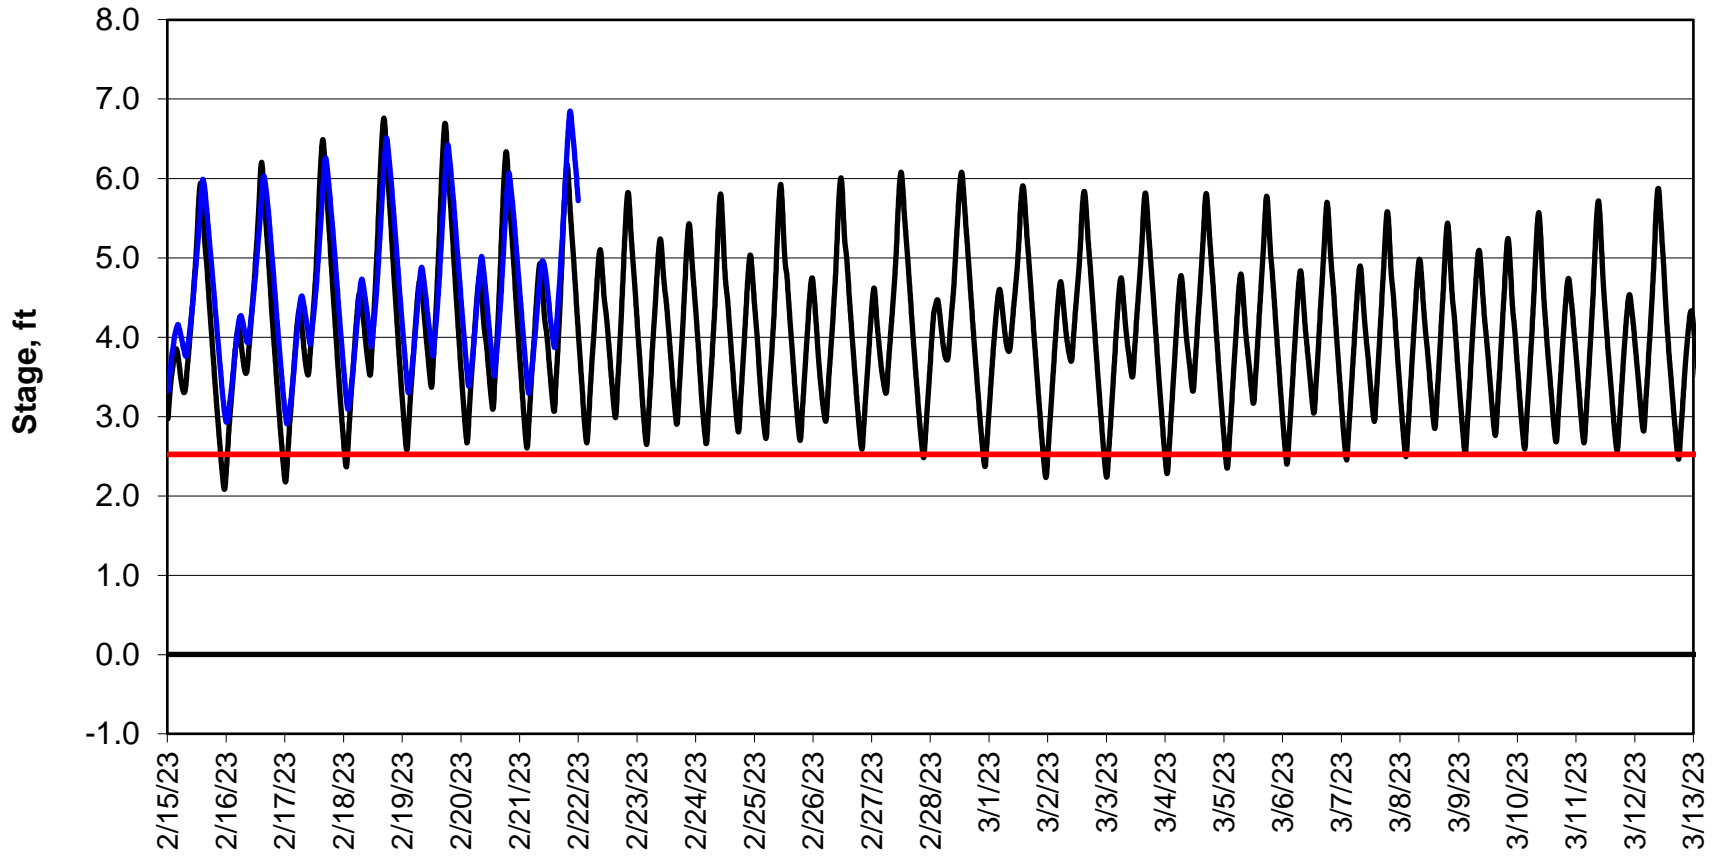

Forecasted Stage @ West of Union Island/Channel 218

Simulation Period 2/15/2023 thru 3/13/2023

Forecasted Stage Middle River @ Howard Road

Simulation Period 2/15/2023 thru 3/13/2023

Forecasted Stage @ Old River @ Tracy Road

Simulation Period 2/15/2023 thru 3/13/2023

Forecasted Stage @ Doughty Ct/Channel 205

Simulation Period 2/15/2023 thru 3/13/2023

Forecasted Stage @ East End of Grant Line Canal/Channel 204

Simulation Period 2/15/2023 thru 3/13/2023