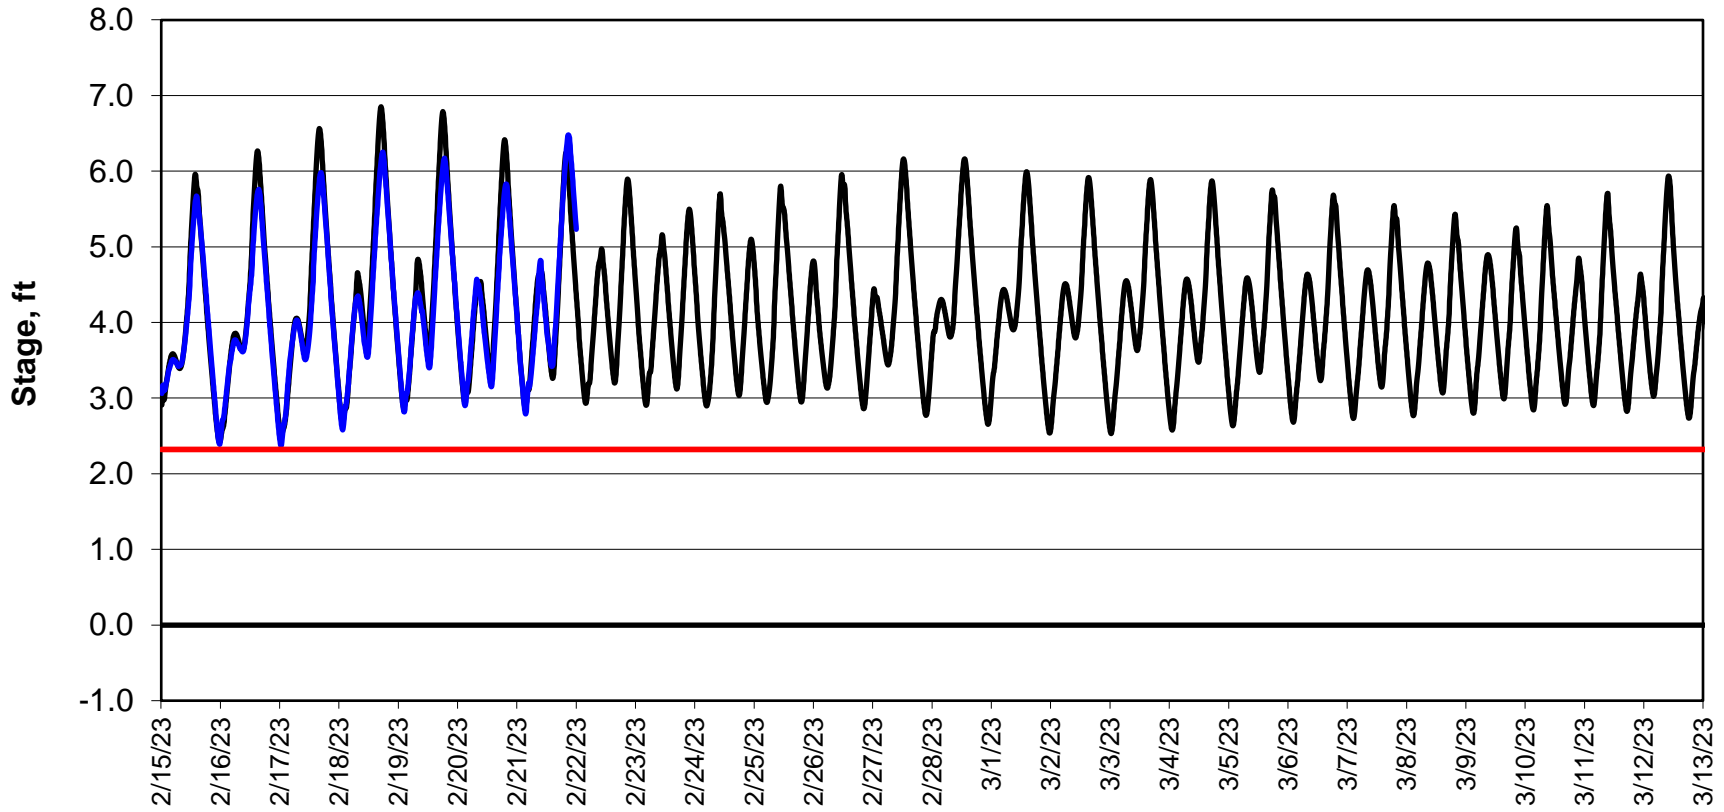

Forecasted Stage @ West of Union Island/Channel 218

Simulation Period 2/15/2023 thru 3/13/2023

Forecasted Stage Middle River @ Howard Road

Simulation Period 2/15/2023 thru 3/13/2023

Forecasted Stage @ Old River @ Tracy Road

Simulation Period 2/15/2023 thru 3/13/2023

Forecasted Stage @ Doughty Ct/Channel 205

Simulation Period 2/15/2023 thru 3/13/2023

Forecasted Stage @ East End of Grant Line Canal/Channel 204

Simulation Period 2/15/2023 thru 3/13/2023