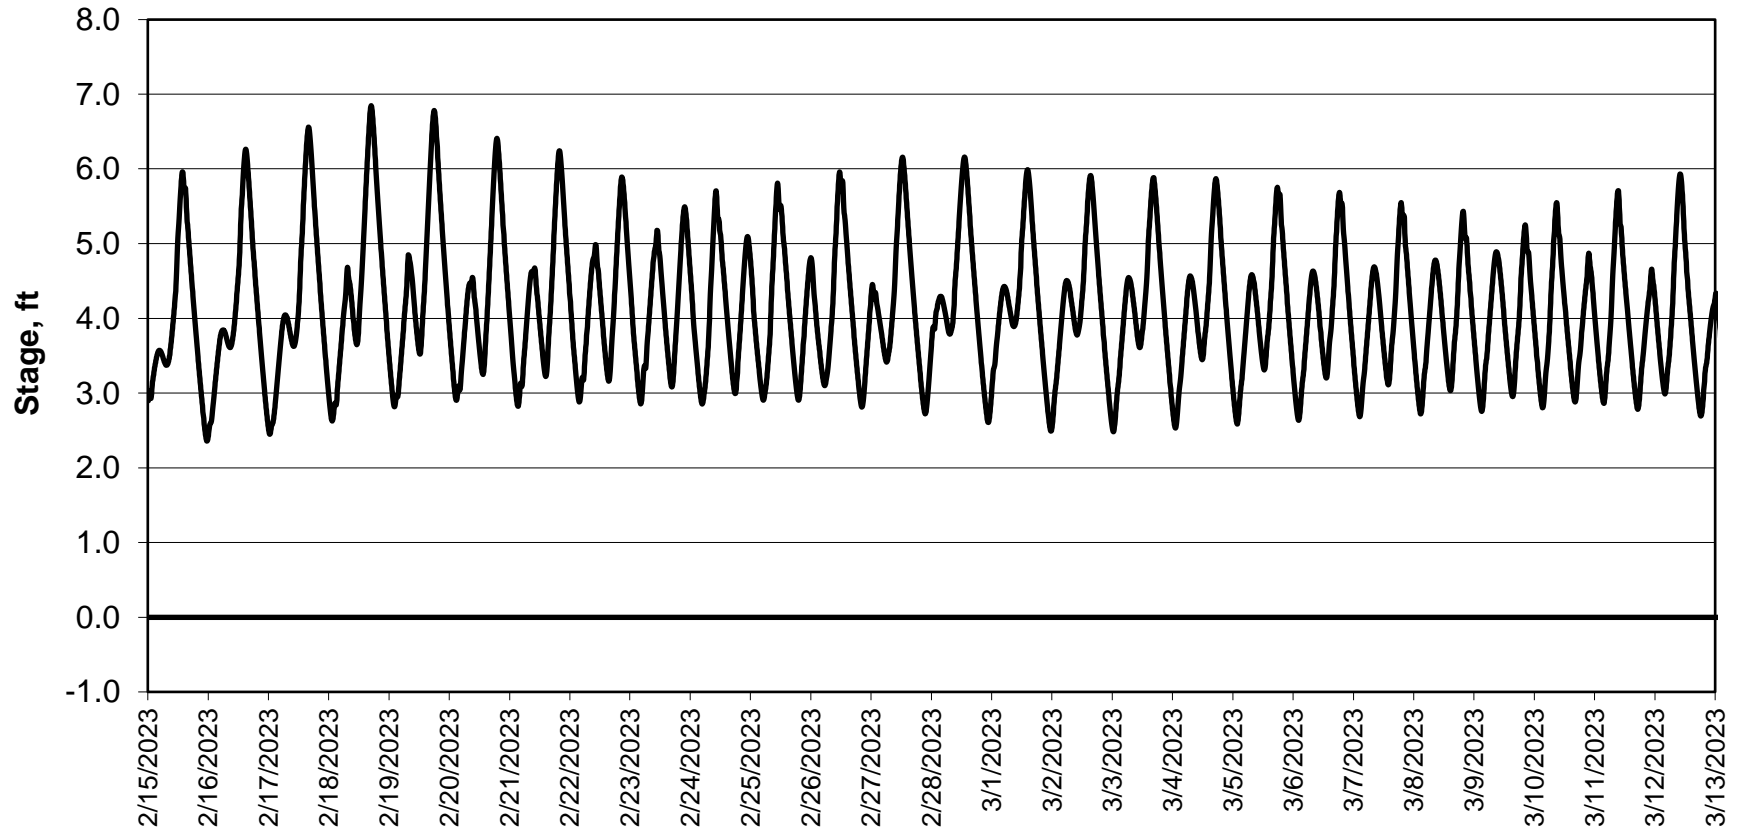

Simulation Period 2/15/2023 thru 3/13/2023

Forecasted Stage @ Doughty Ct/Channel 205

Simulation Period 2/15/2023 thru 3/13/2023

Forecasted Stage @ East End of Grant Line Canal/Channel 204

Simulation Period 2/15/2023 thru 3/13/2023