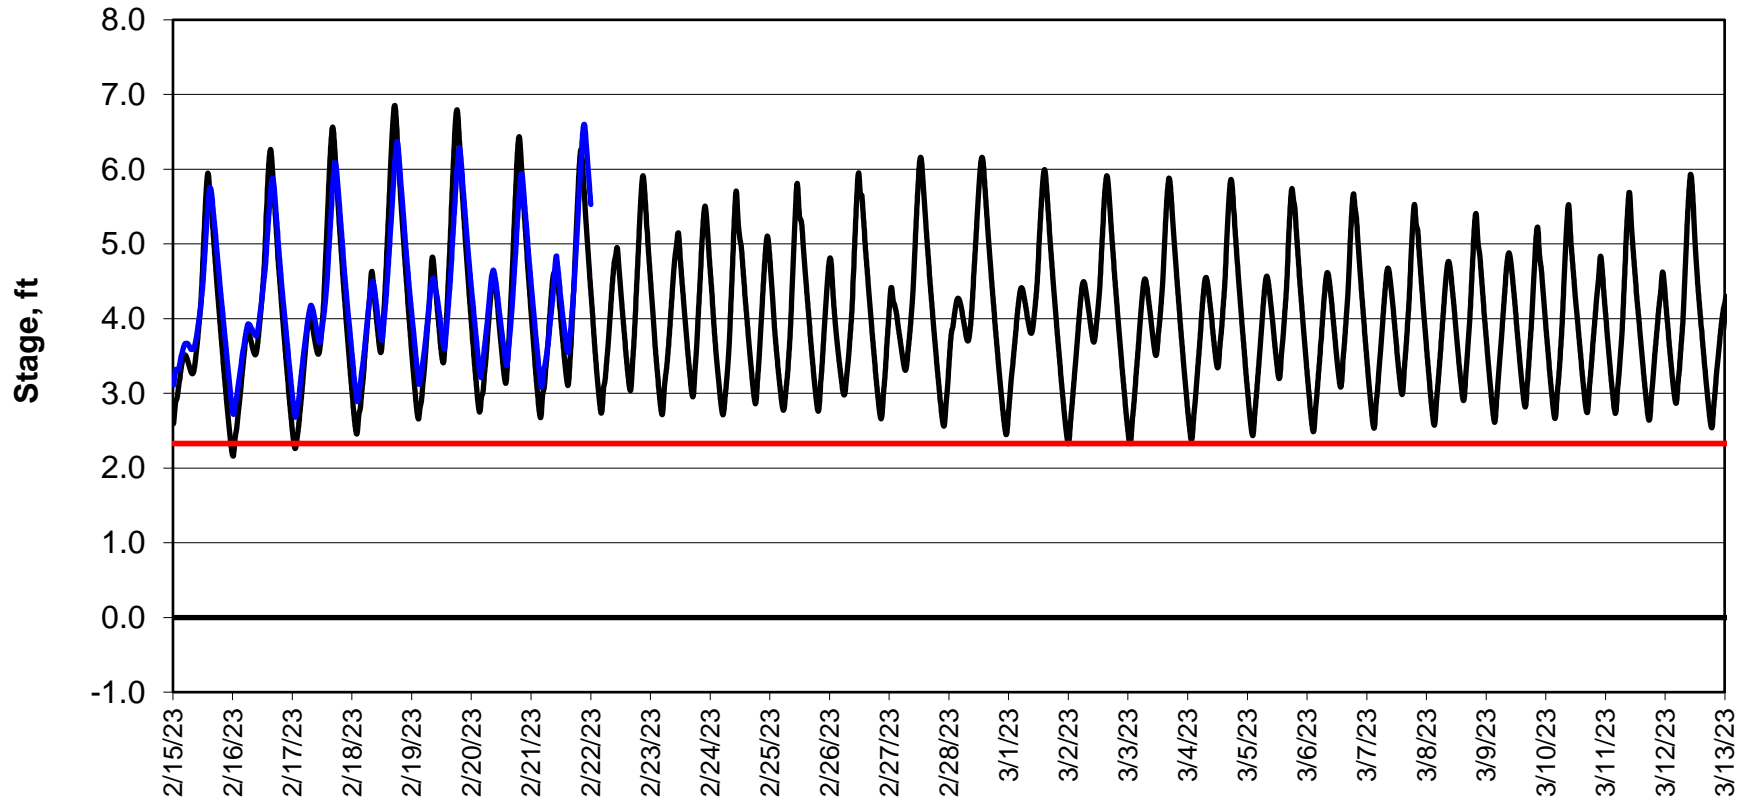

Forecasted Stage @ West of Union Island/Channel 218

Simulation Period 2/15/2023 thru 3/13/2023

Forecasted Stage Middle River @ Howard Road

Simulation Period 2/15/2023 thru 3/13/2023

Forecasted Stage @ Old River @ Tracy Road

Simulation Period 2/15/2023 thru 3/13/2023

Forecasted Stage @ Doughty Ct/Channel 205

Simulation Period 2/15/2023 thru 3/13/2023

Forecasted Stage @ East End of Grant Line Canal/Channel 204

Simulation Period 2/15/2023 thru 3/13/2023