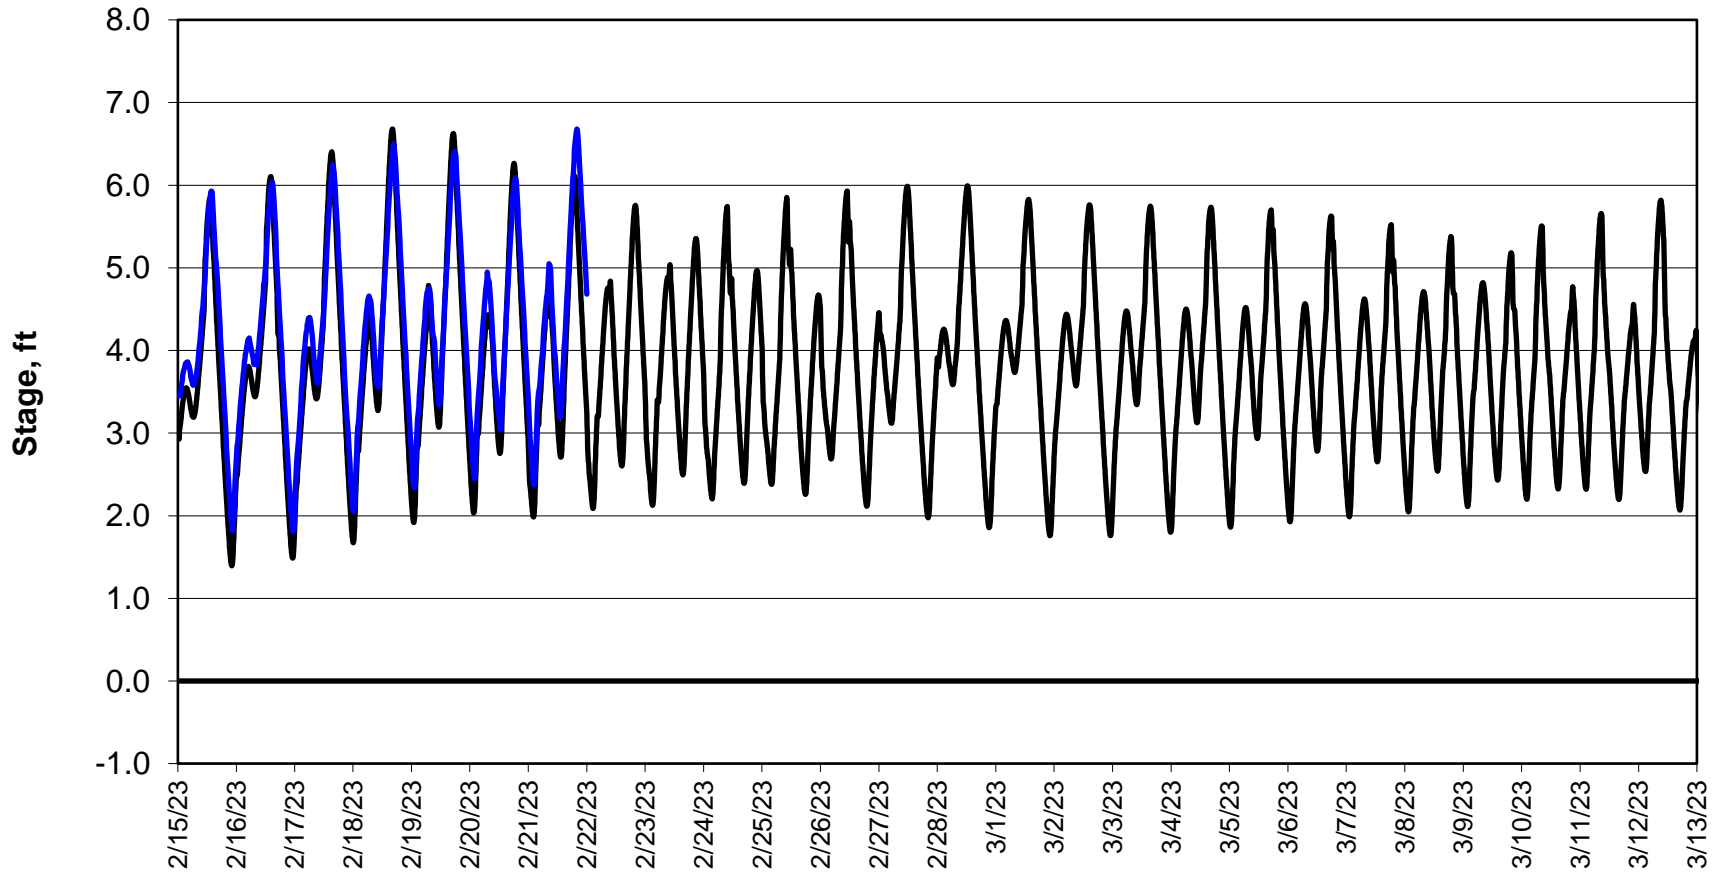

Forecasted Stage @ West of Union Island/Channel 218

Simulation Period 2/15/2023 thru 3/13/2023

Forecasted Stage Middle River @ Howard Road

Simulation Period 2/15/2023 thru 3/13/2023

Forecasted Stage @ Old River @ Tracy Road

Simulation Period 2/15/2023 thru 3/13/2023

Forecasted Stage @ Doughty Ct/Channel 205

Simulation Period 2/15/2023 thru 3/13/2023

Forecasted Stage @ East End of Grant Line Canal/Channel 204

Simulation Period 2/15/2023 thru 3/13/2023