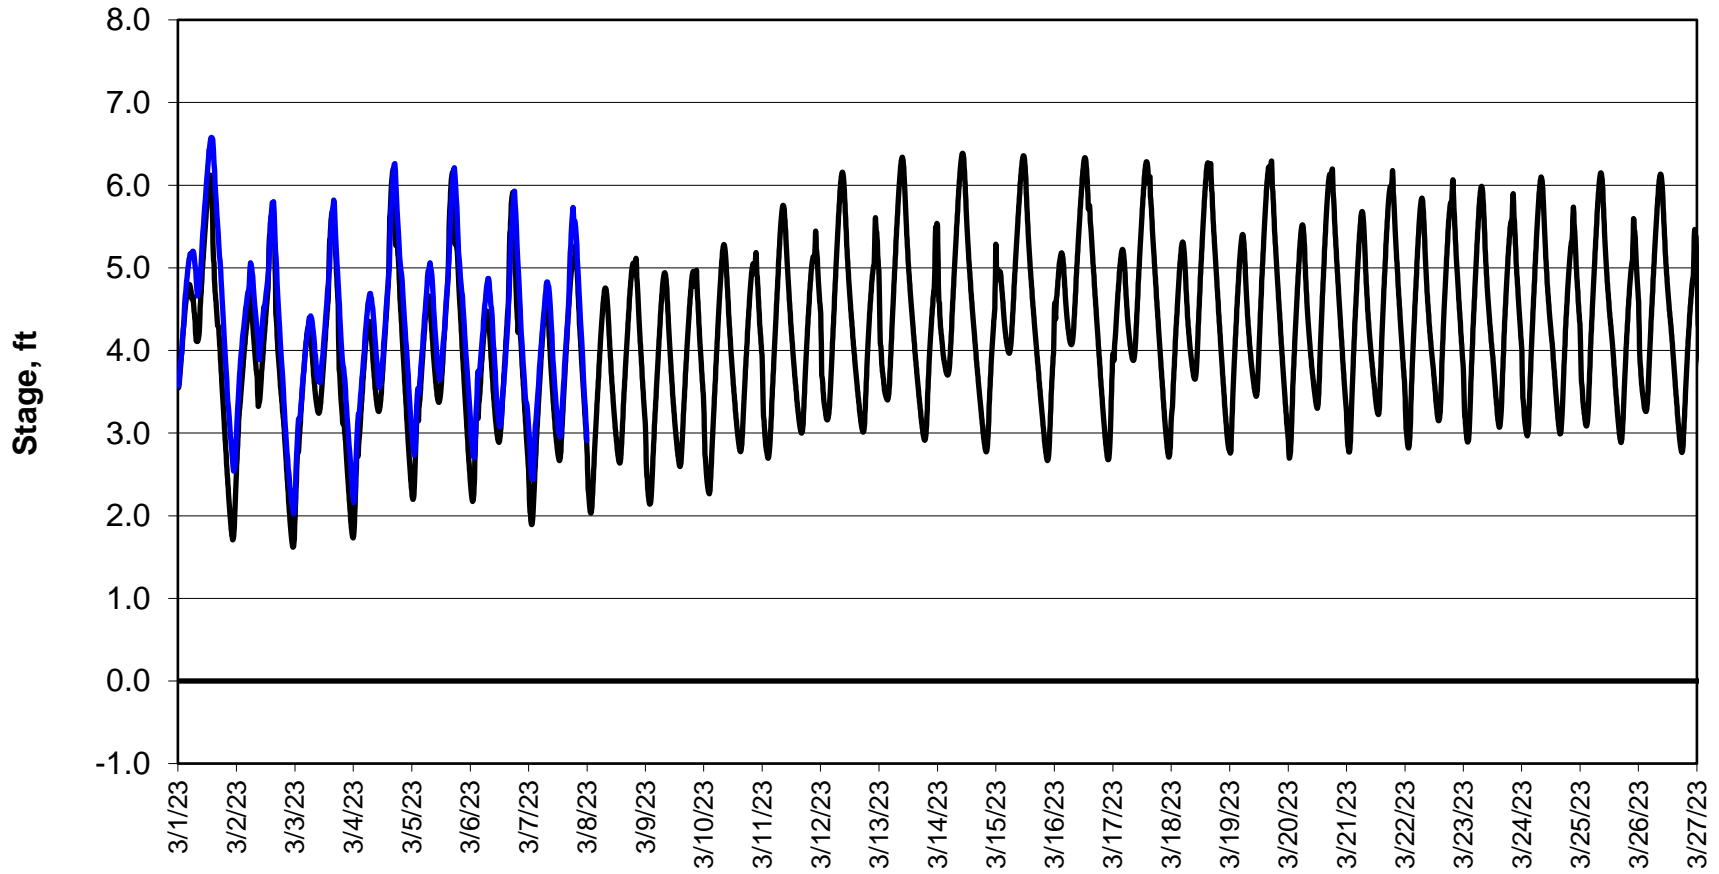

Forecasted Stage @ West of Union Island/Channel 218

Simulation Period 3/1/2023 thru 3/27/2023

Forecasted Stage Middle River @ Howard Road

Simulation Period 3/1/2023 thru 3/27/2023

Forecasted Stage @ Old River @ Tracy Road

Simulation Period 3/1/2023 thru 3/27/2023

Forecasted Stage @ Doughty Ct/Channel 205

Simulation Period 3/1/2023 thru 3/27/2023

Forecasted Stage @ East End of Grant Line Canal/Channel 204

Simulation Period 3/1/2023 thru 3/27/2023