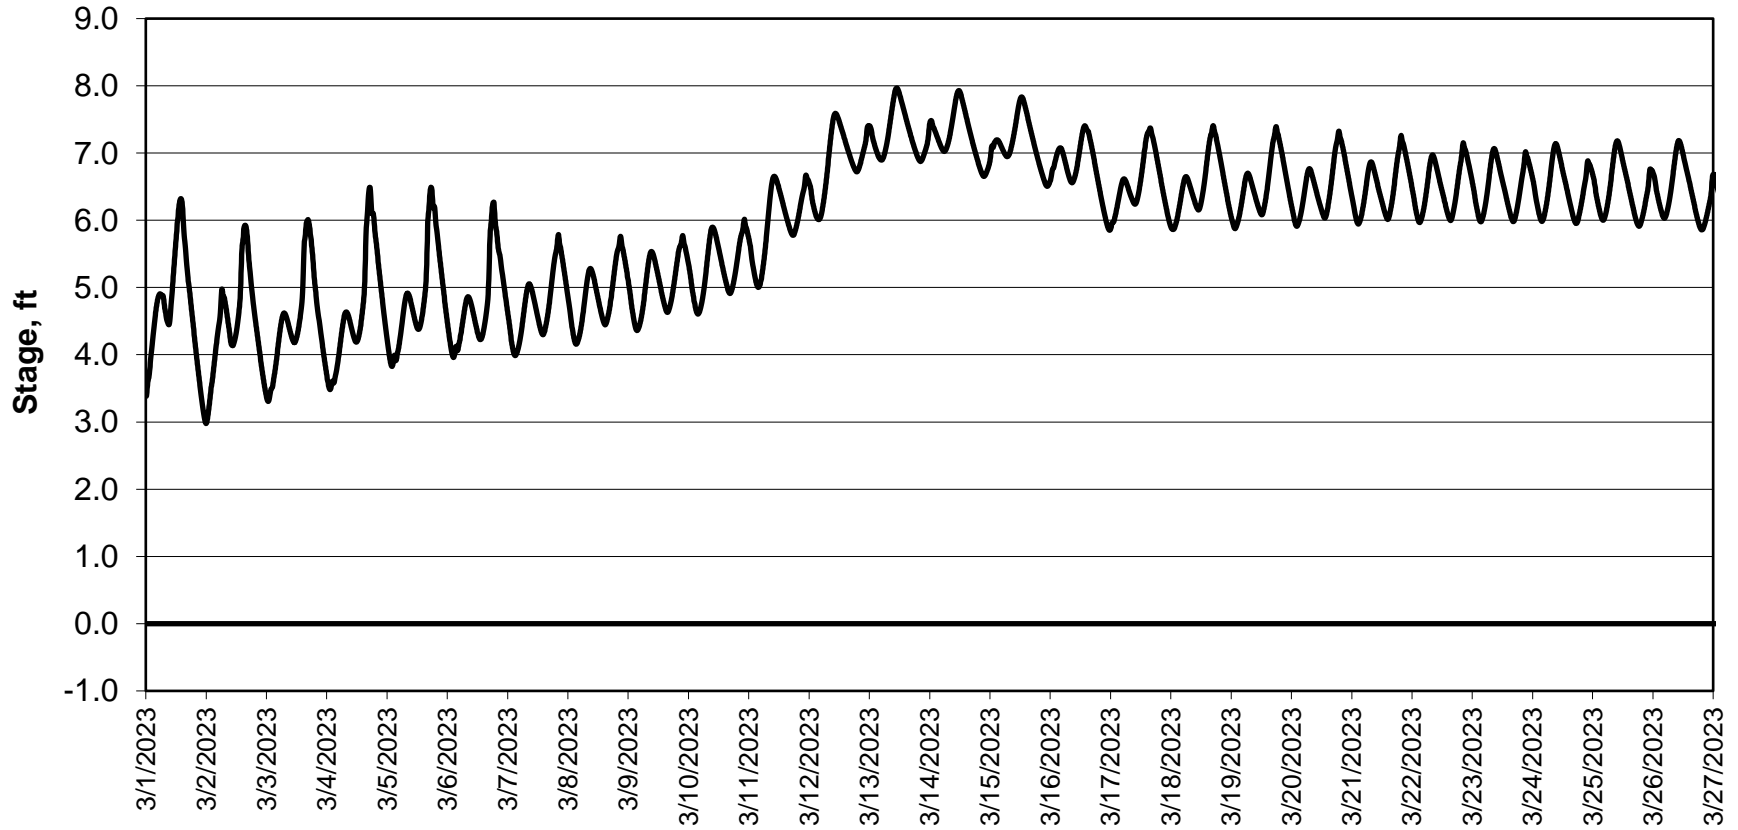

Simulation Period 3/1/2023 thru 3/27/2023

Forecasted Stage @ Doughty Ct/Channel 205

Simulation Period 3/1/2023 thru 3/27/2023

Forecasted Stage @ East End of Grant Line Canal/Channel 204

Simulation Period 3/1/2023 thru 3/27/2023