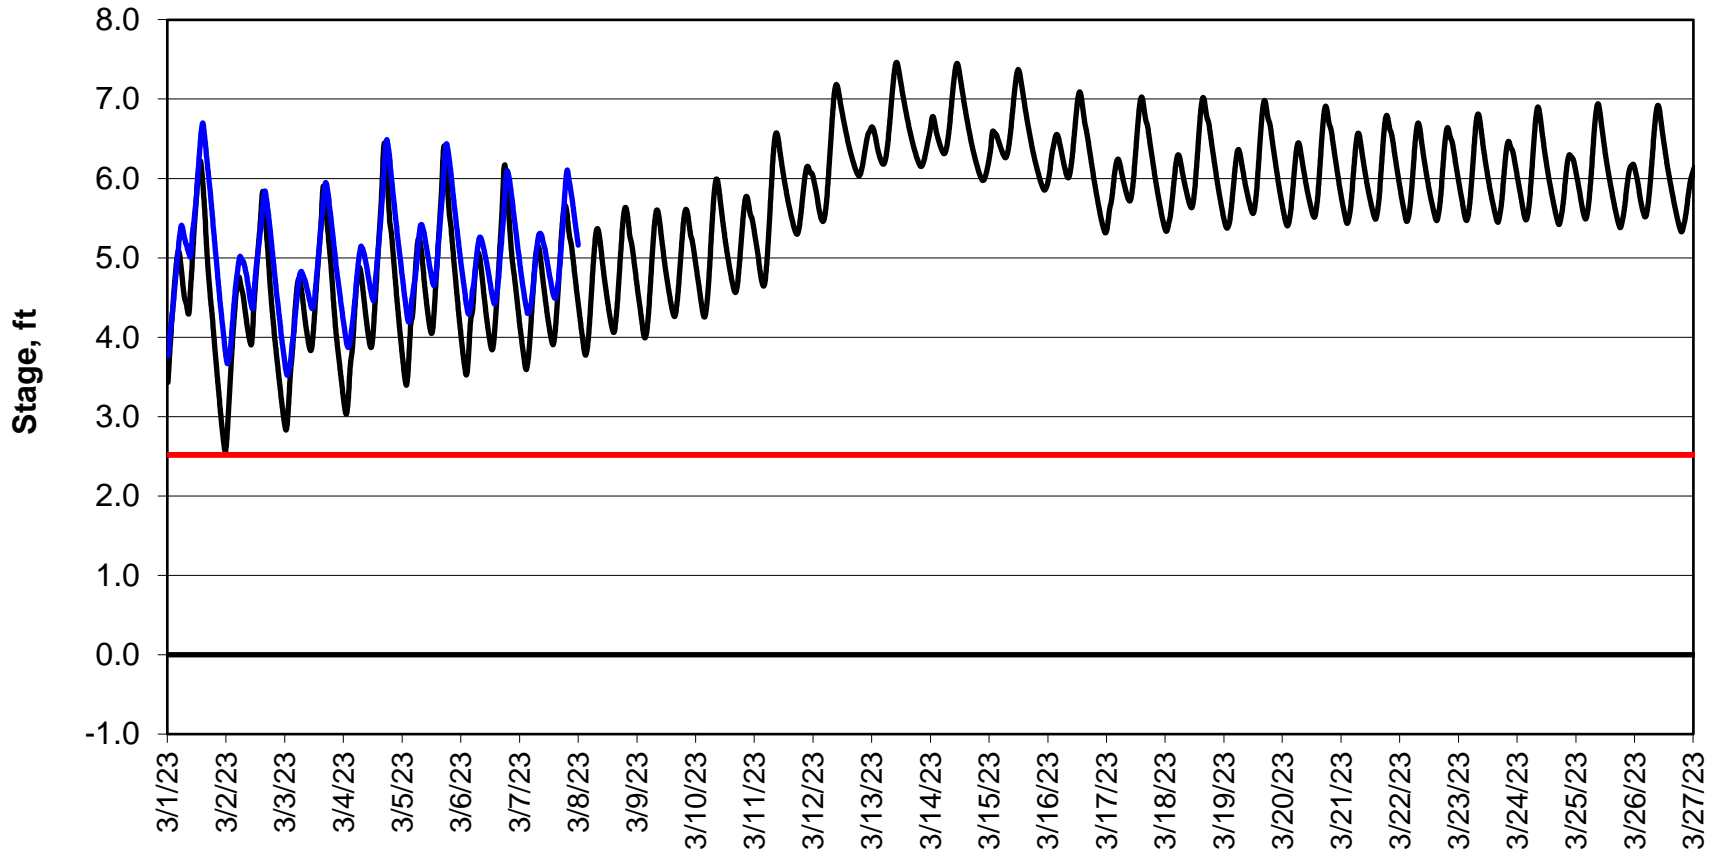

Forecasted Stage @ West of Union Island/Channel 218

Simulation Period 3/1/2023 thru 3/27/2023

Forecasted Stage Middle River @ Howard Road

Simulation Period 3/1/2023 thru 3/27/2023

Forecasted Stage @ Old River @ Tracy Road

Simulation Period 3/1/2023 thru 3/27/2023

Forecasted Stage @ Doughty Ct/Channel 205

Simulation Period 3/1/2023 thru 3/27/2023

Forecasted Stage @ East End of Grant Line Canal/Channel 204

Simulation Period 3/1/2023 thru 3/27/2023