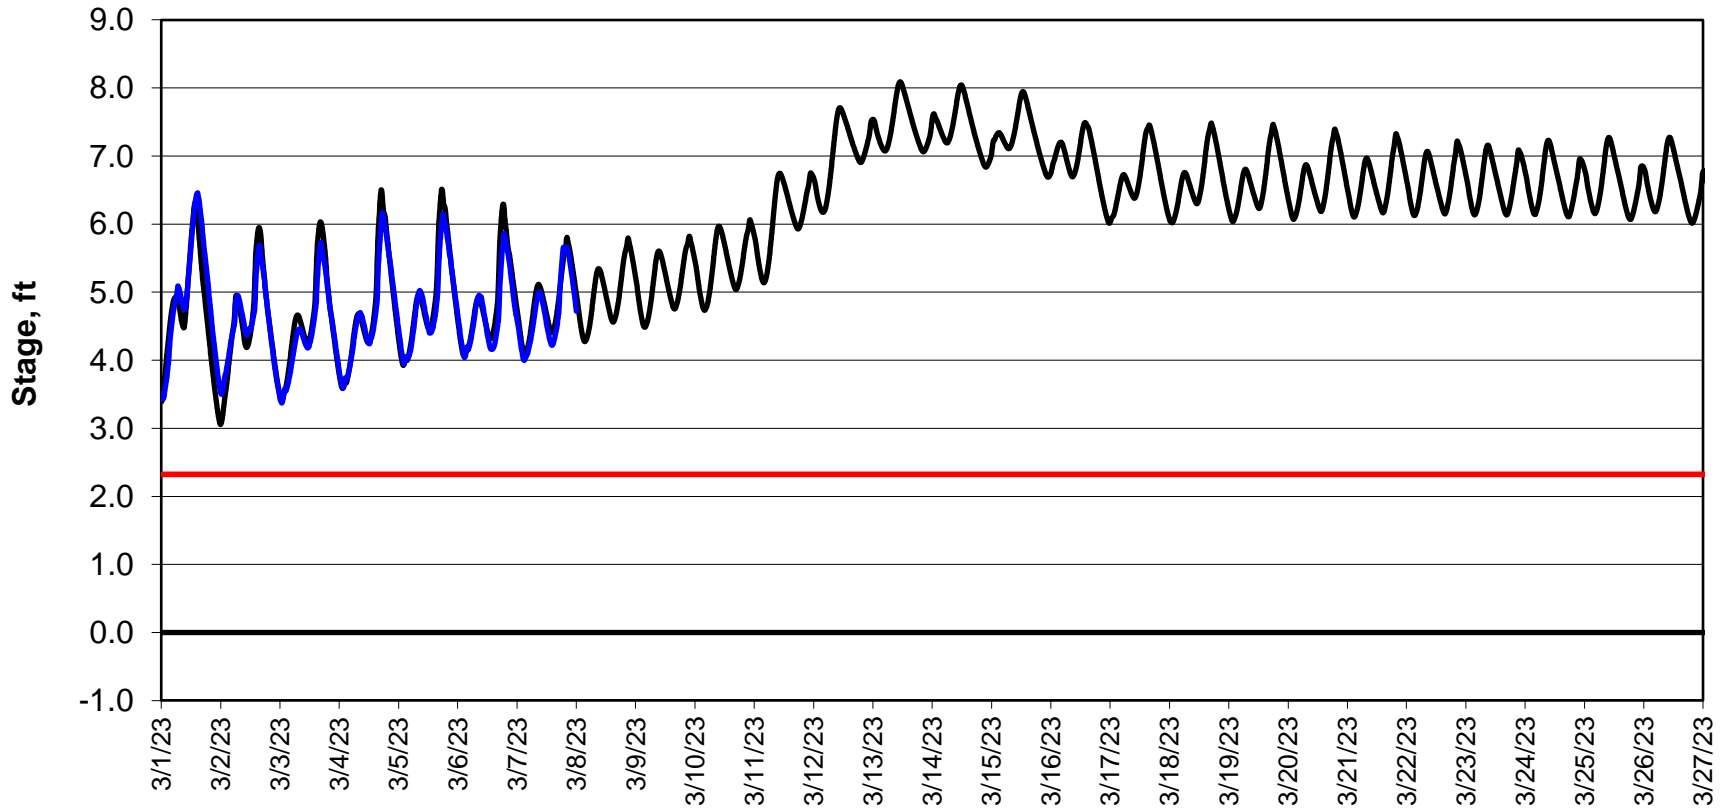

Forecasted Stage @ West of Union Island/Channel 218

Simulation Period 3/1/2023 thru 3/27/2023

Forecasted Stage Middle River @ Howard Road

Simulation Period 3/1/2023 thru 3/27/2023

Forecasted Stage @ Old River @ Tracy Road

Simulation Period 3/1/2023 thru 3/27/2023

Forecasted Stage @ Doughty Ct/Channel 205

Simulation Period 3/1/2023 thru 3/27/2023

Forecasted Stage @ East End of Grant Line Canal/Channel 204

Simulation Period 3/1/2023 thru 3/27/2023