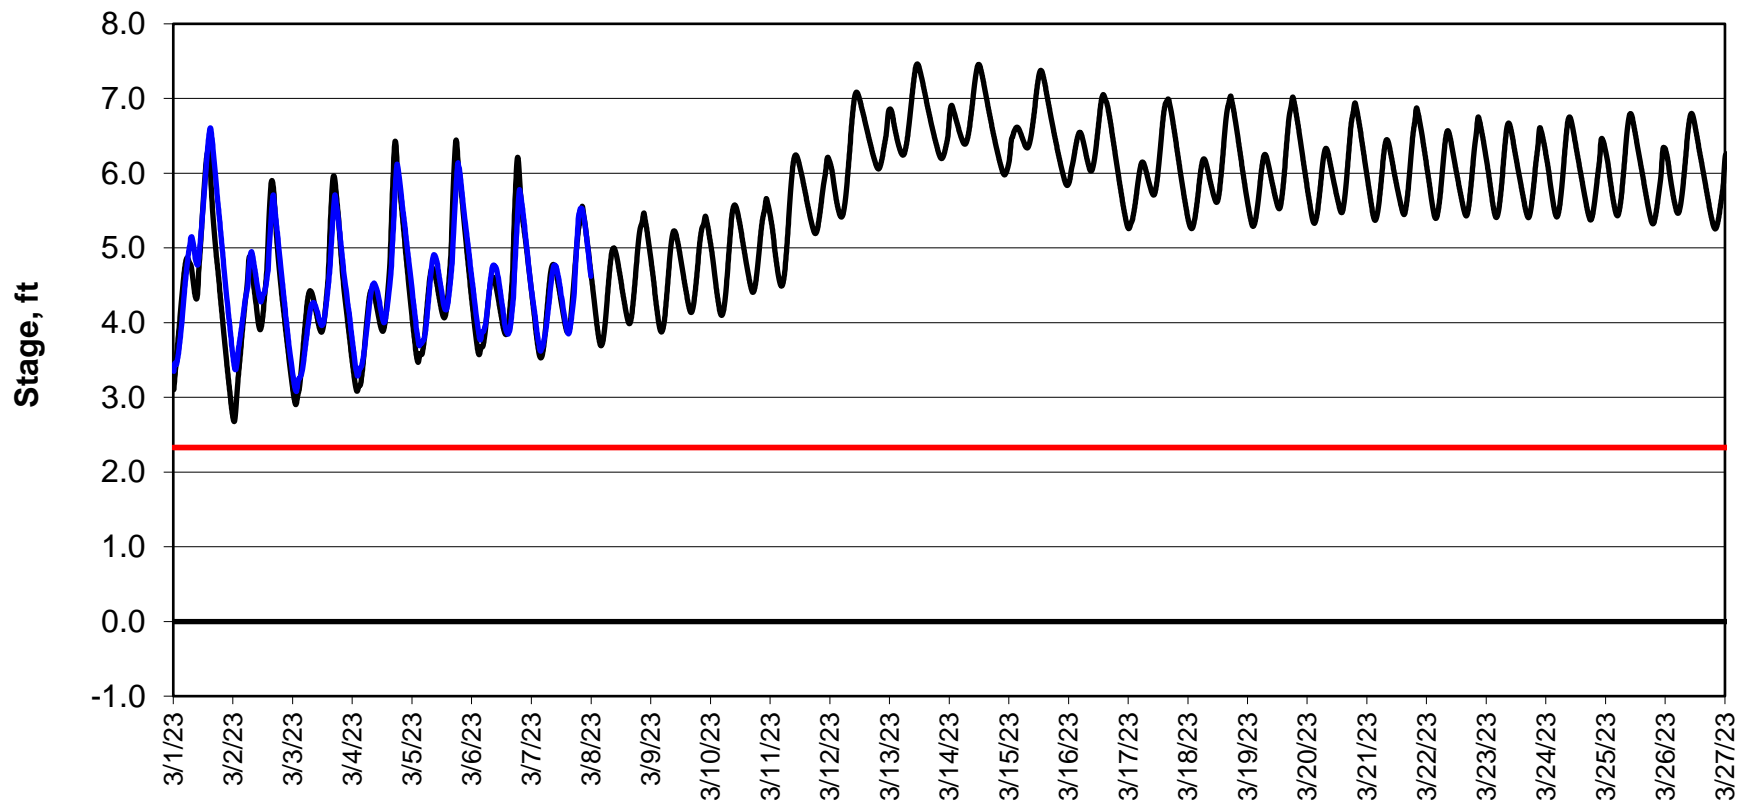

Forecasted Stage @ West of Union Island/Channel 218

Simulation Period 3/1/2023 thru 3/27/2023

Forecasted Stage Middle River @ Howard Road

Simulation Period 3/1/2023 thru 3/27/2023

Forecasted Stage @ Old River @ Tracy Road

Simulation Period 3/1/2023 thru 3/27/2023

Forecasted Stage @ Doughty Ct/Channel 205

Simulation Period 3/1/2023 thru 3/27/2023

Forecasted Stage @ East End of Grant Line Canal/Channel 204

Simulation Period 3/1/2023 thru 3/27/2023