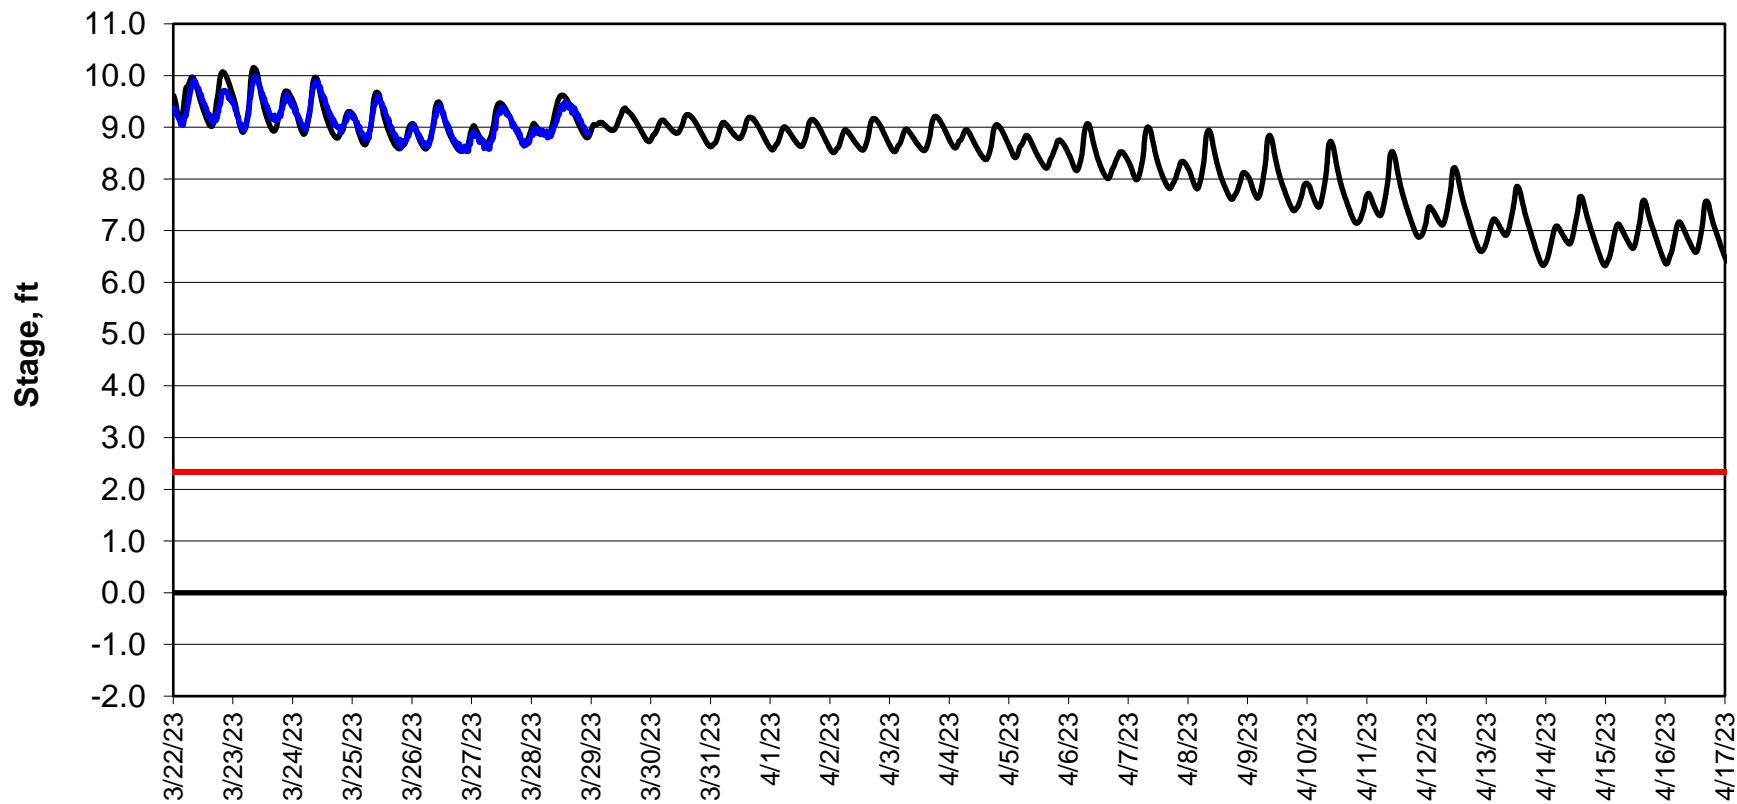

Forecasted Stage @ West of Union Island/Channel 218

Simulation Period 3/22/2023 thru 4/17/2023

Forecasted Stage Middle River @ Howard Road

Simulation Period 3/22/2023 thru 4/17/2023

Forecasted Stage @ Old River @ Tracy Road

Simulation Period 3/22/2023 thru 4/17/2023

Forecasted Stage @ Doughty Ct/Channel 205

Simulation Period 3/22/2023 thru 4/17/2023

Forecasted Stage @ East End of Grant Line Canal/Channel 204

Simulation Period 3/22/2023 thru 4/17/2023