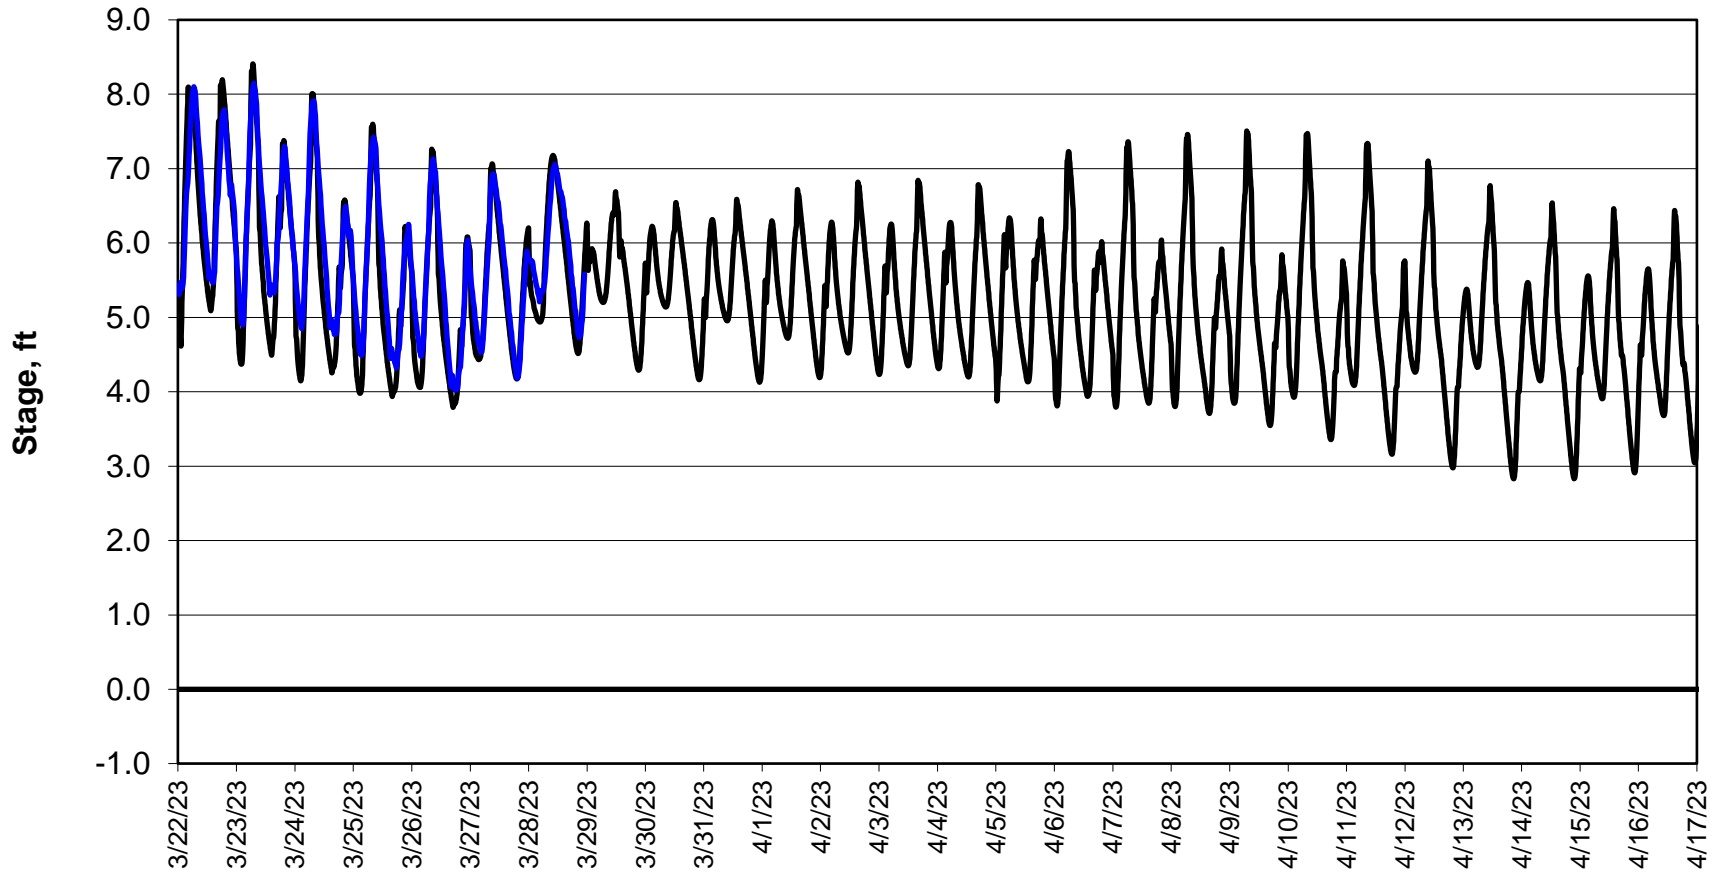

Forecasted Stage @ West of Union Island/Channel 218

Simulation Period 3/22/2023 thru 4/17/2023

Forecasted Stage Middle River @ Howard Road

Simulation Period 3/22/2023 thru 4/17/2023

Forecasted Stage @ Old River @ Tracy Road

Simulation Period 3/22/2023 thru 4/17/2023

Forecasted Stage @ Doughty Ct/Channel 205

Simulation Period 3/22/2023 thru 4/17/2023

Forecasted Stage @ East End of Grant Line Canal/Channel 204

Simulation Period 3/22/2023 thru 4/17/2023