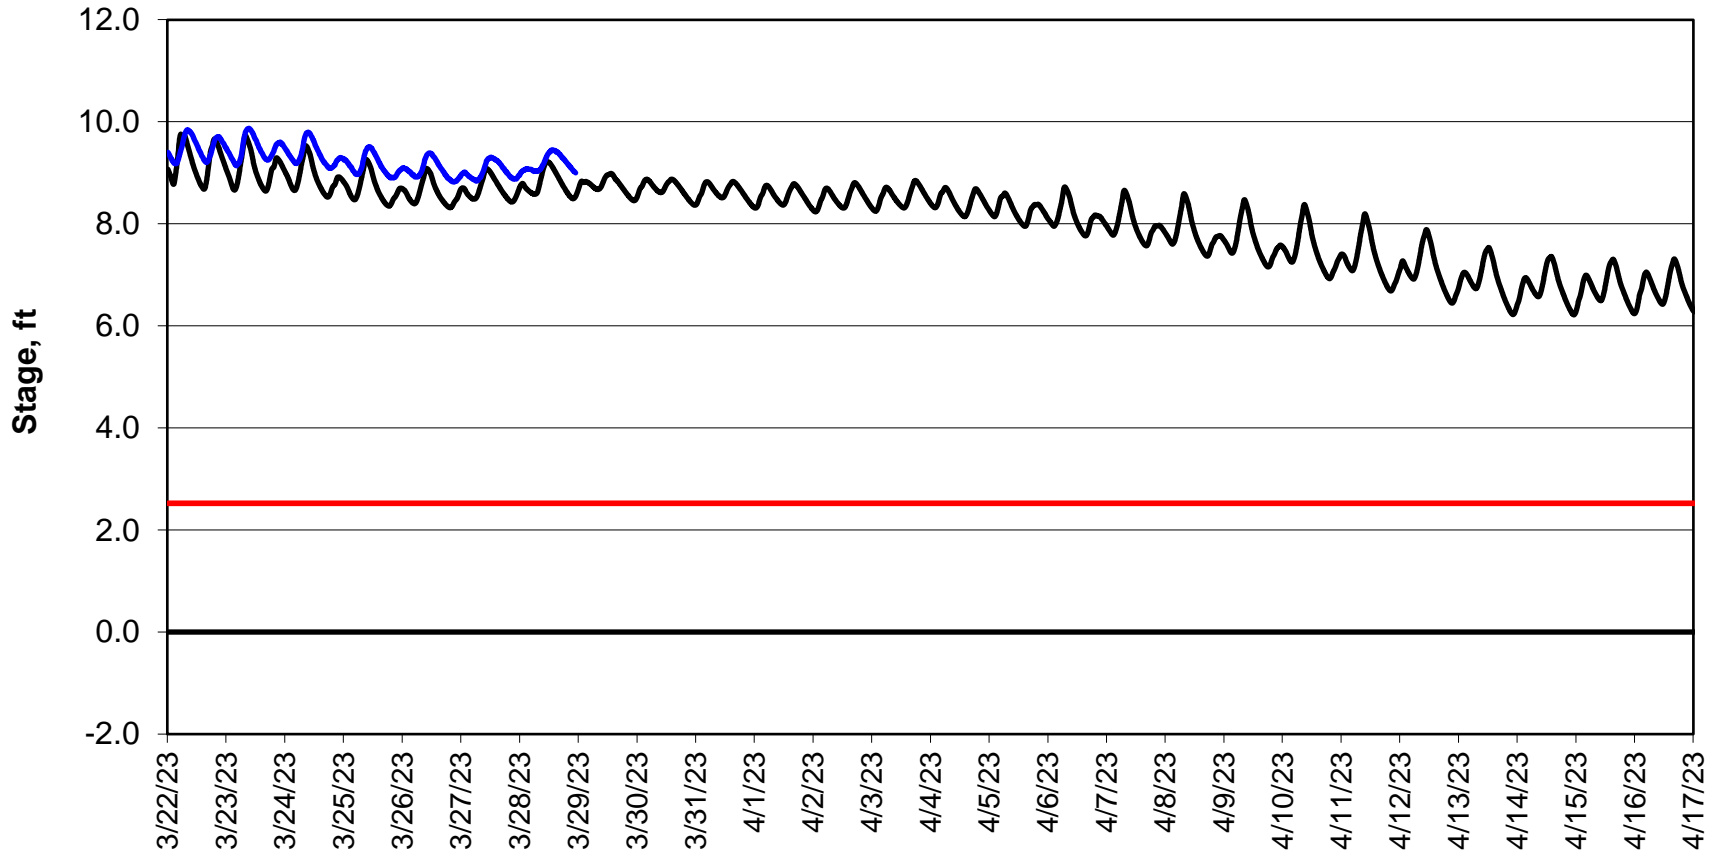

Forecasted Stage @ West of Union Island/Channel 218

Simulation Period 3/22/2023 thru 4/17/2023

Forecasted Stage Middle River @ Howard Road

Simulation Period 3/22/2023 thru 4/17/2023

Forecasted Stage @ Old River @ Tracy Road

Simulation Period 3/22/2023 thru 4/17/2023

Forecasted Stage @ Doughty Ct/Channel 205

Simulation Period 3/22/2023 thru 4/17/2023

Forecasted Stage @ East End of Grant Line Canal/Channel 204

Simulation Period 3/22/2023 thru 4/17/2023