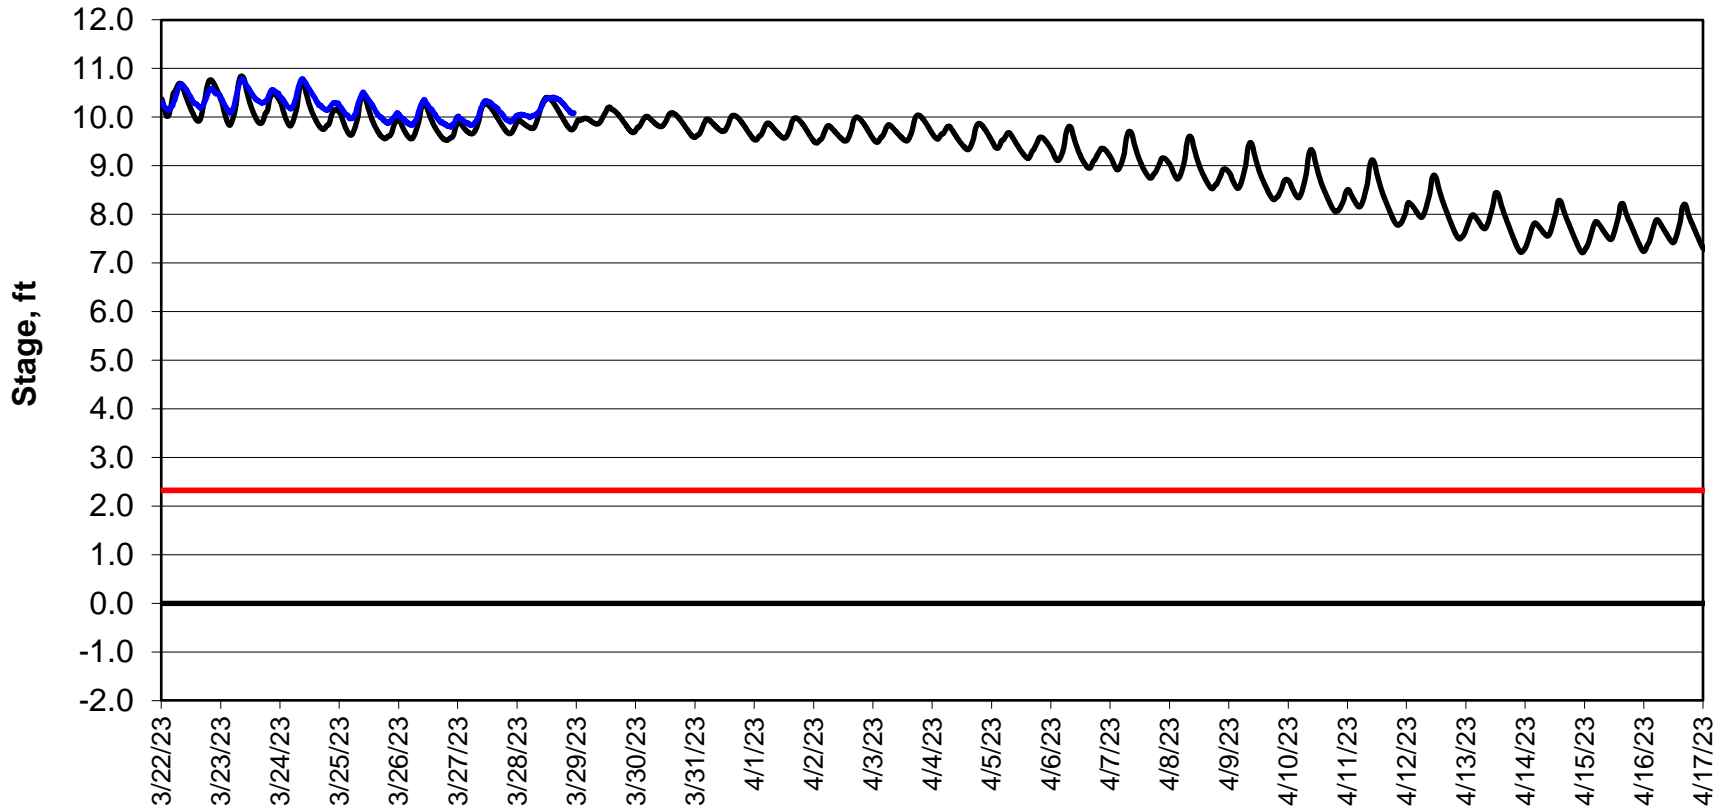

Forecasted Stage @ West of Union Island/Channel 218

Simulation Period 3/22/2023 thru 4/17/2023

Forecasted Stage Middle River @ Howard Road

Simulation Period 3/22/2023 thru 4/17/2023

Forecasted Stage @ Old River @ Tracy Road

Simulation Period 3/22/2023 thru 4/17/2023

Forecasted Stage @ Doughty Ct/Channel 205

Simulation Period 3/22/2023 thru 4/17/2023

Forecasted Stage @ East End of Grant Line Canal/Channel 204

Simulation Period 3/22/2023 thru 4/17/2023