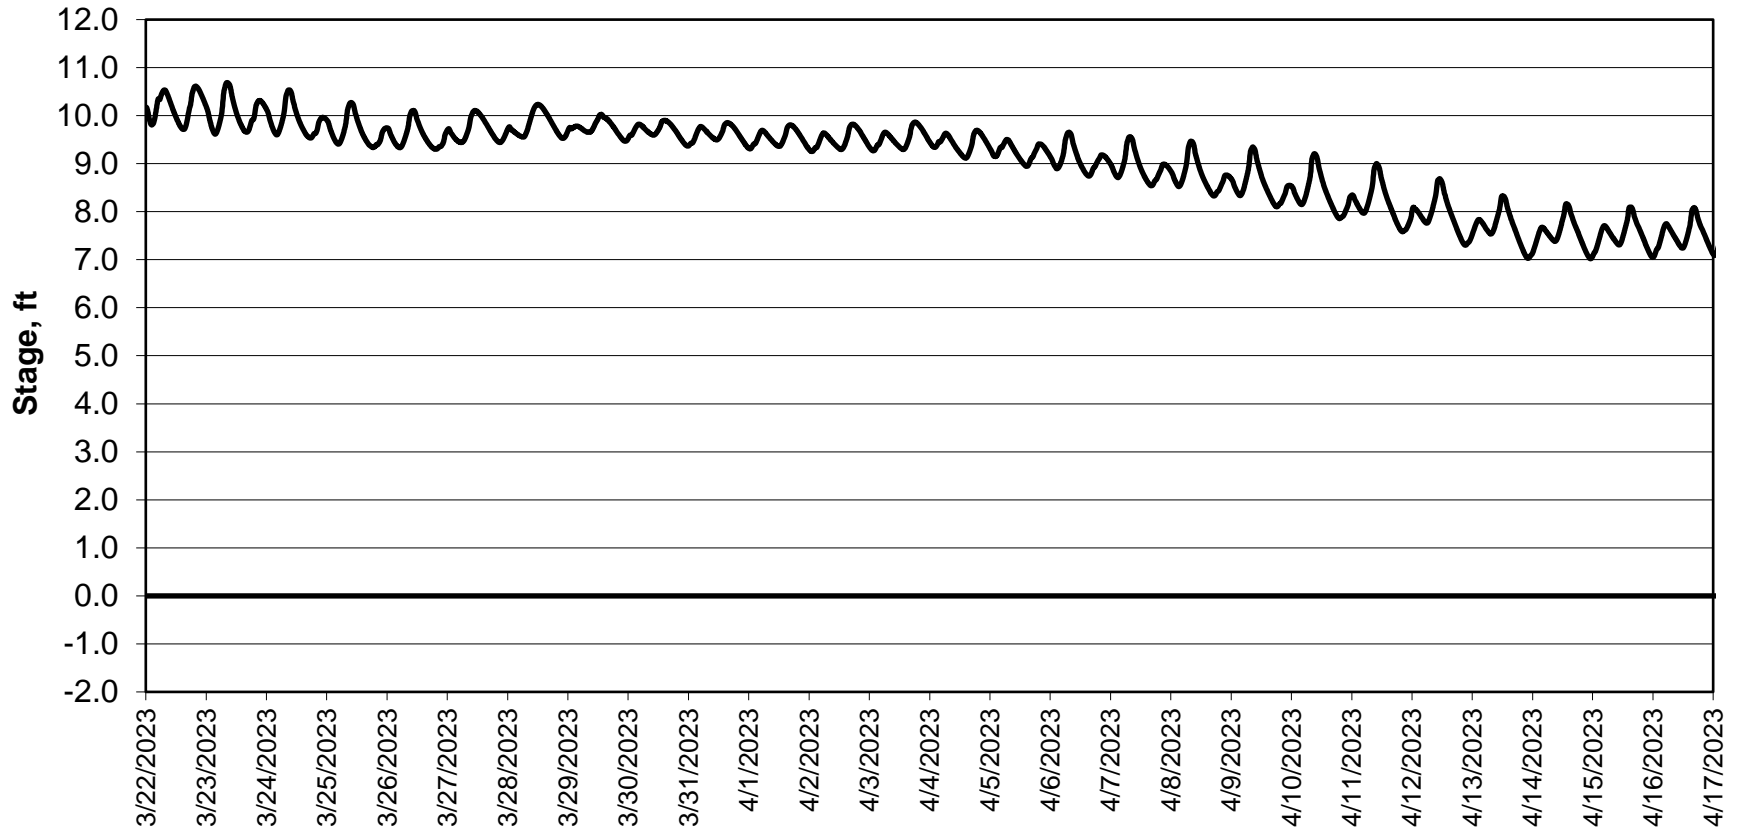

Simulation Period 3/22/2023 thru 4/17/2023

Forecasted Stage @ Doughty Ct/Channel 205

Simulation Period 3/22/2023 thru 4/17/2023

Forecasted Stage @ East End of Grant Line Canal/Channel 204

Simulation Period 3/22/2023 thru 4/17/2023