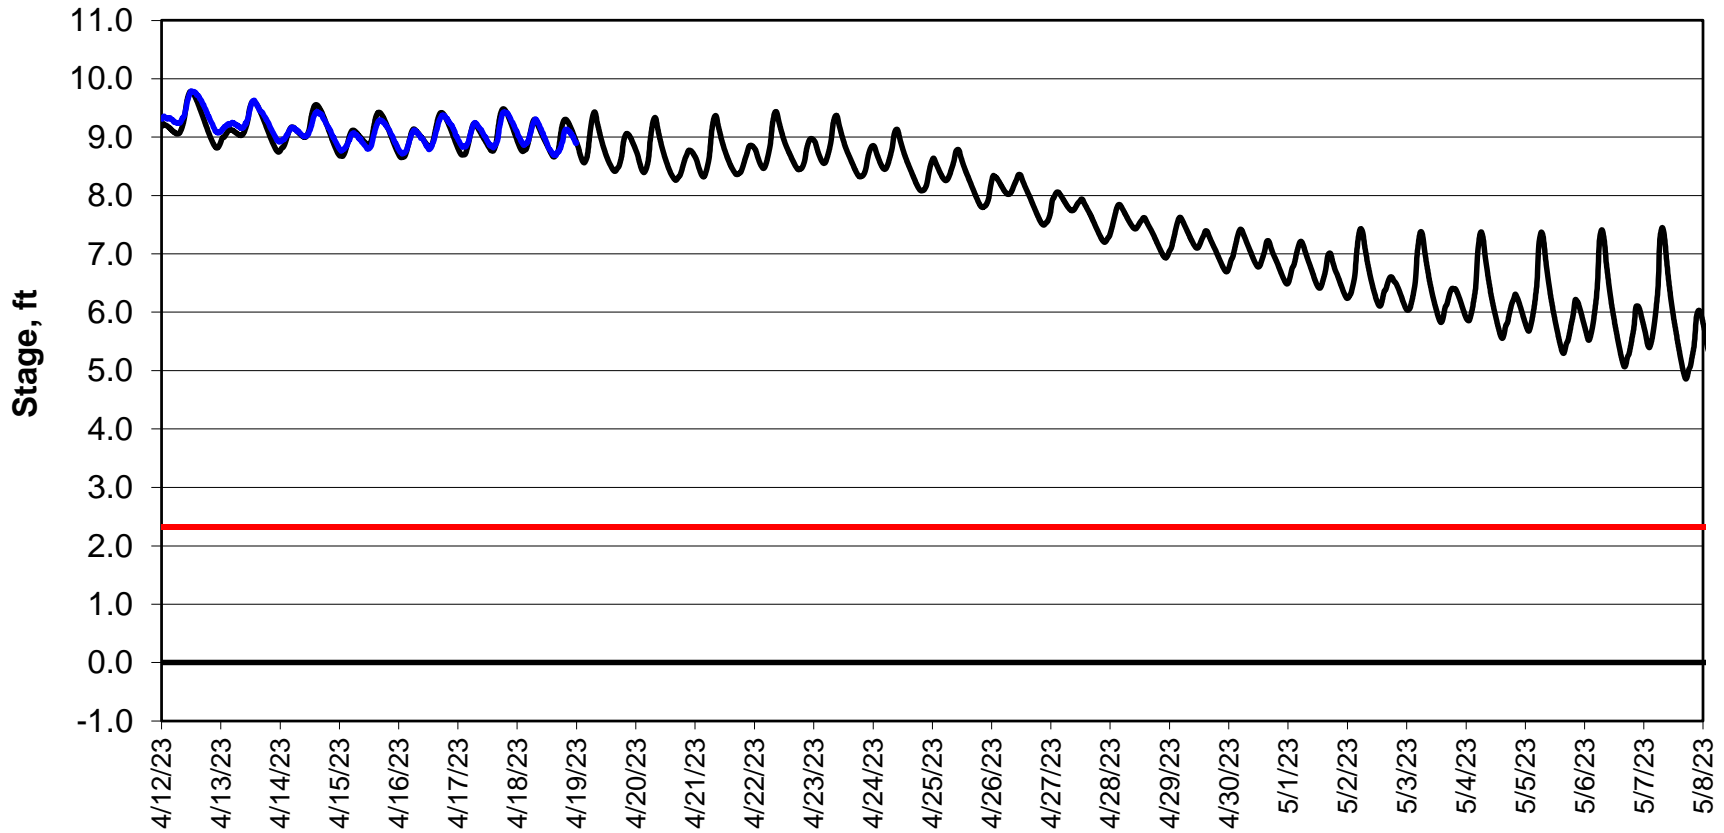

Forecasted Stage @ West of Union Island/Channel 218

Simulation Period 4/12/2023 thru 5/8/2023

Forecasted Stage Middle River @ Howard Road

Simulation Period 4/12/2023 thru 5/8/2023

Forecasted Stage @ Old River @ Tracy Road

Simulation Period 4/12/2023 thru 5/8/2023

Forecasted Stage @ Doughty Ct/Channel 205

Simulation Period 4/12/2023 thru 5/8/2023

Forecasted Stage @ East End of Grant Line Canal/Channel 204

Simulation Period 4/12/2023 thru 5/8/2023