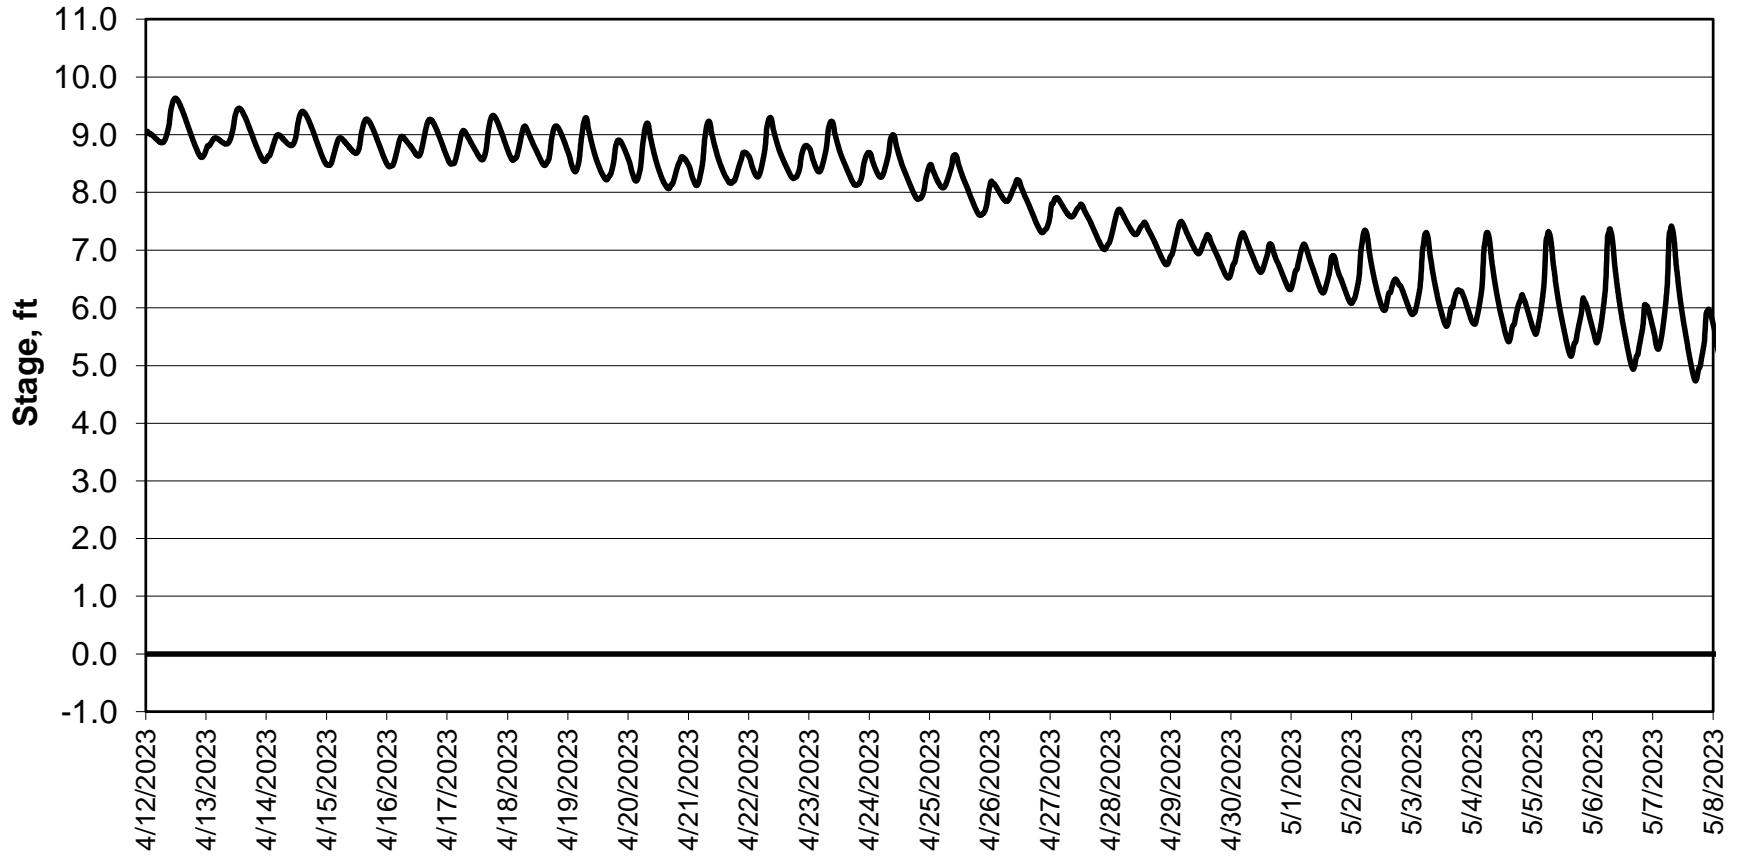

Simulation Period 4/12/2023 thru 5/8/2023

Forecasted Stage @ Doughty Ct/Channel 205

Simulation Period 4/12/2023 thru 5/8/2023

Forecasted Stage @ East End of Grant Line Canal/Channel 204

Simulation Period 4/12/2023 thru 5/8/2023