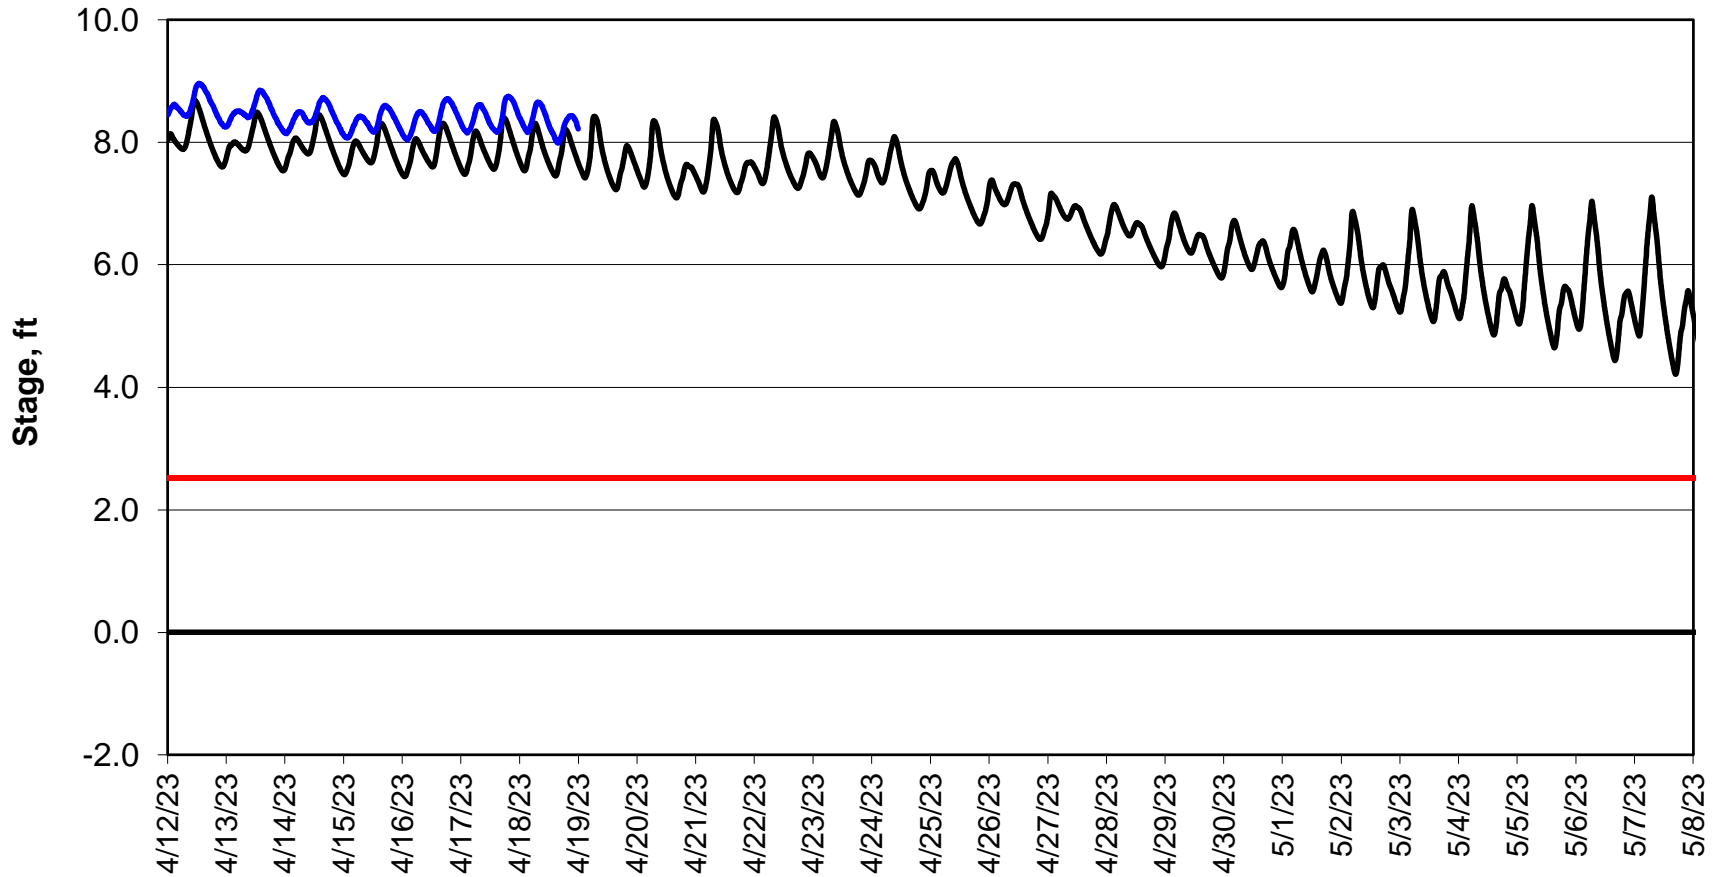

Forecasted Stage @ West of Union Island/Channel 218

Simulation Period 4/12/2023 thru 5/8/2023

Forecasted Stage Middle River @ Howard Road

Simulation Period 4/12/2023 thru 5/8/2023

Forecasted Stage @ Old River @ Tracy Road

Simulation Period 4/12/2023 thru 5/8/2023

Forecasted Stage @ Doughty Ct/Channel 205

Simulation Period 4/12/2023 thru 5/8/2023

Forecasted Stage @ East End of Grant Line Canal/Channel 204

Simulation Period 4/12/2023 thru 5/8/2023