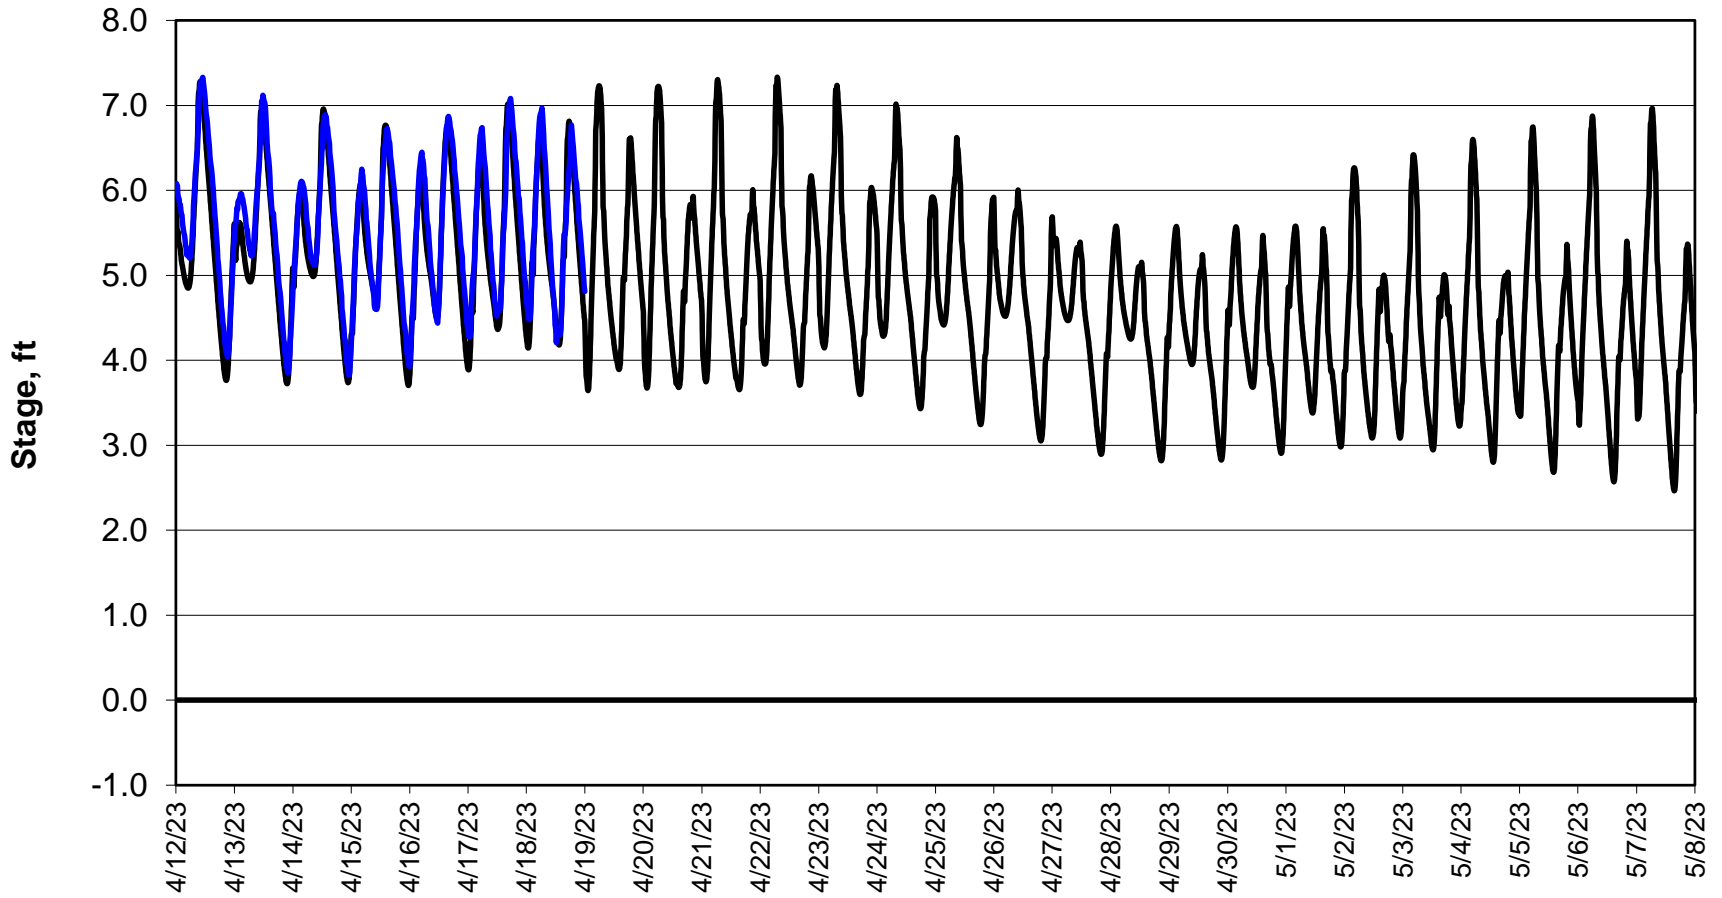

Forecasted Stage @ West of Union Island/Channel 218

Simulation Period 4/12/2023 thru 5/8/2023

Forecasted Stage Middle River @ Howard Road

Simulation Period 4/12/2023 thru 5/8/2023

Forecasted Stage @ Old River @ Tracy Road

Simulation Period 4/12/2023 thru 5/8/2023

Forecasted Stage @ Doughty Ct/Channel 205

Simulation Period 4/12/2023 thru 5/8/2023

Forecasted Stage @ East End of Grant Line Canal/Channel 204

Simulation Period 4/12/2023 thru 5/8/2023