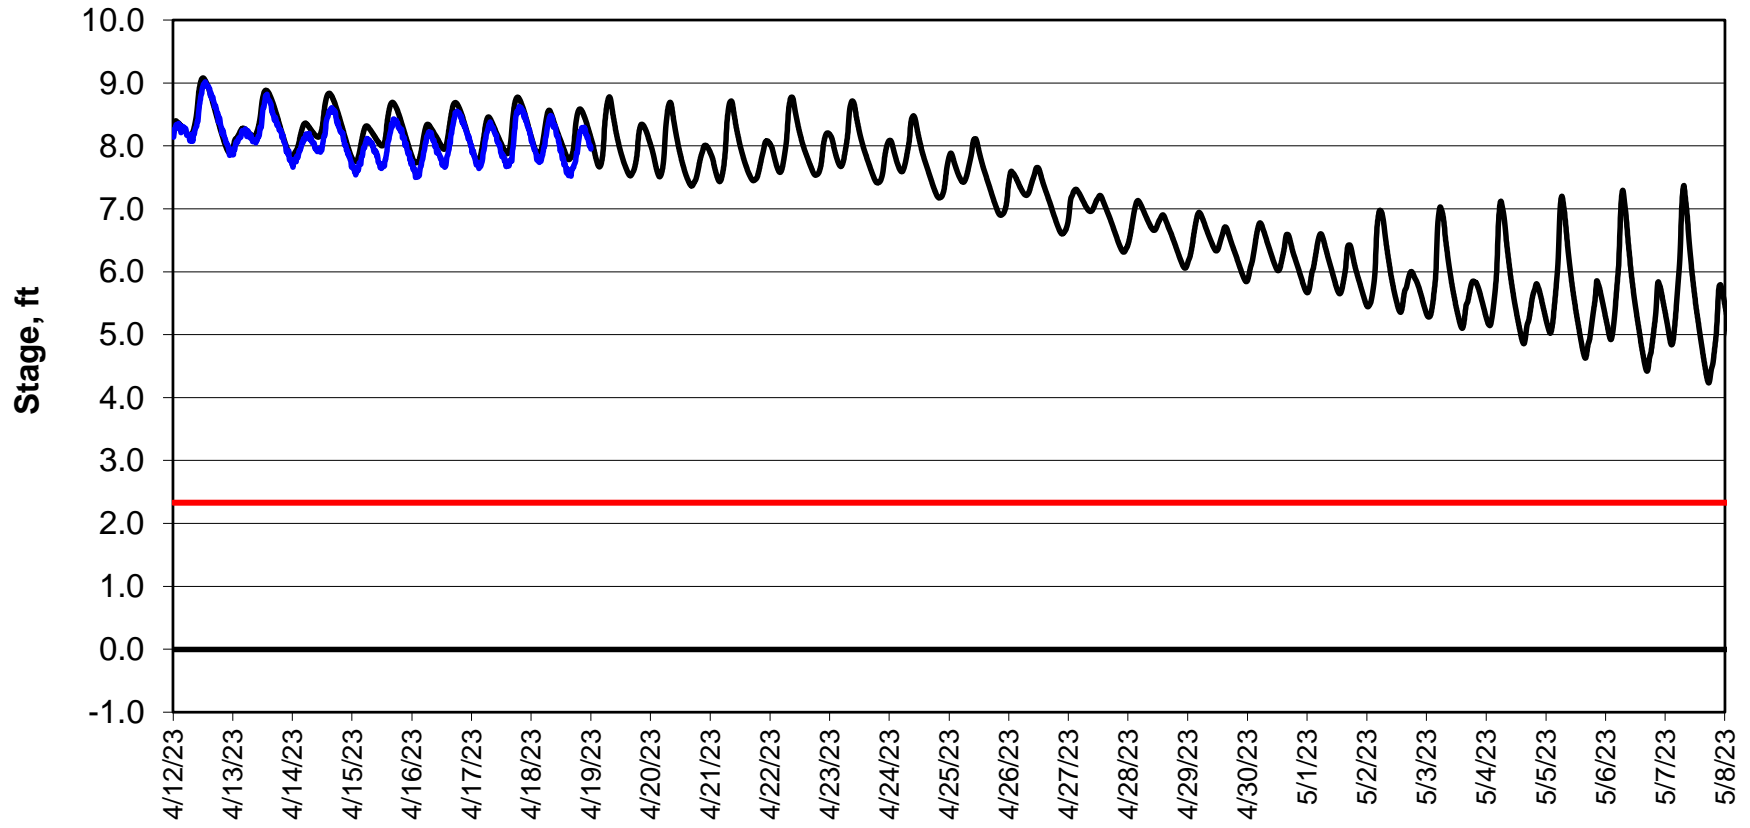

Forecasted Stage @ West of Union Island/Channel 218

Simulation Period 4/12/2023 thru 5/8/2023

Forecasted Stage Middle River @ Howard Road

Simulation Period 4/12/2023 thru 5/8/2023

Forecasted Stage @ Old River @ Tracy Road

Simulation Period 4/12/2023 thru 5/8/2023

Forecasted Stage @ Doughty Ct/Channel 205

Simulation Period 4/12/2023 thru 5/8/2023

Forecasted Stage @ East End of Grant Line Canal/Channel 204

Simulation Period 4/12/2023 thru 5/8/2023