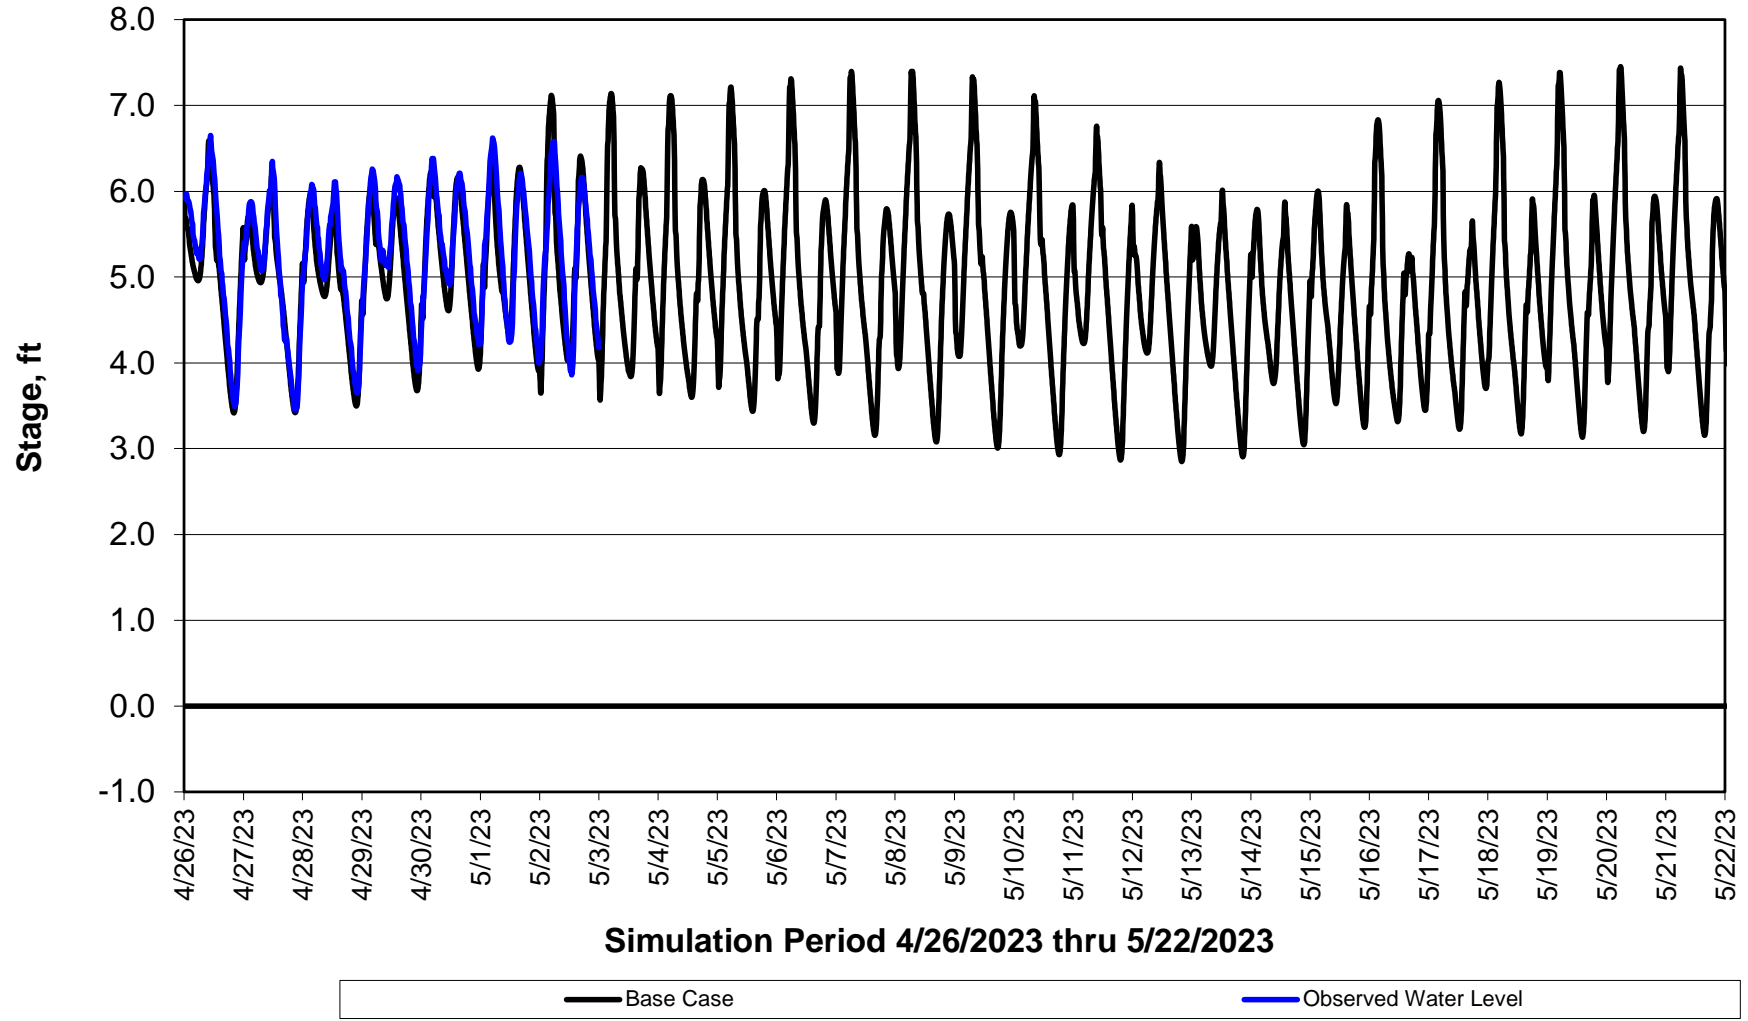

Forecasted Stage @ West of Union Island/Channel 218

Forecasted Stage Middle River @ Howard Road

Simulation Period 4/26/2023 thru 5/22/2023

Forecasted Stage @ Old River @ Tracy Road

Simulation Period 4/26/2023 thru 5/22/2023

Forecasted Stage @ Doughty Ct/Channel 205

Simulation Period 4/26/2023 thru 5/22/2023

Forecasted Stage @ East End of Grant Line Canal/Channel 204

Simulation Period 4/26/2023 thru 5/22/2023

— Base Case