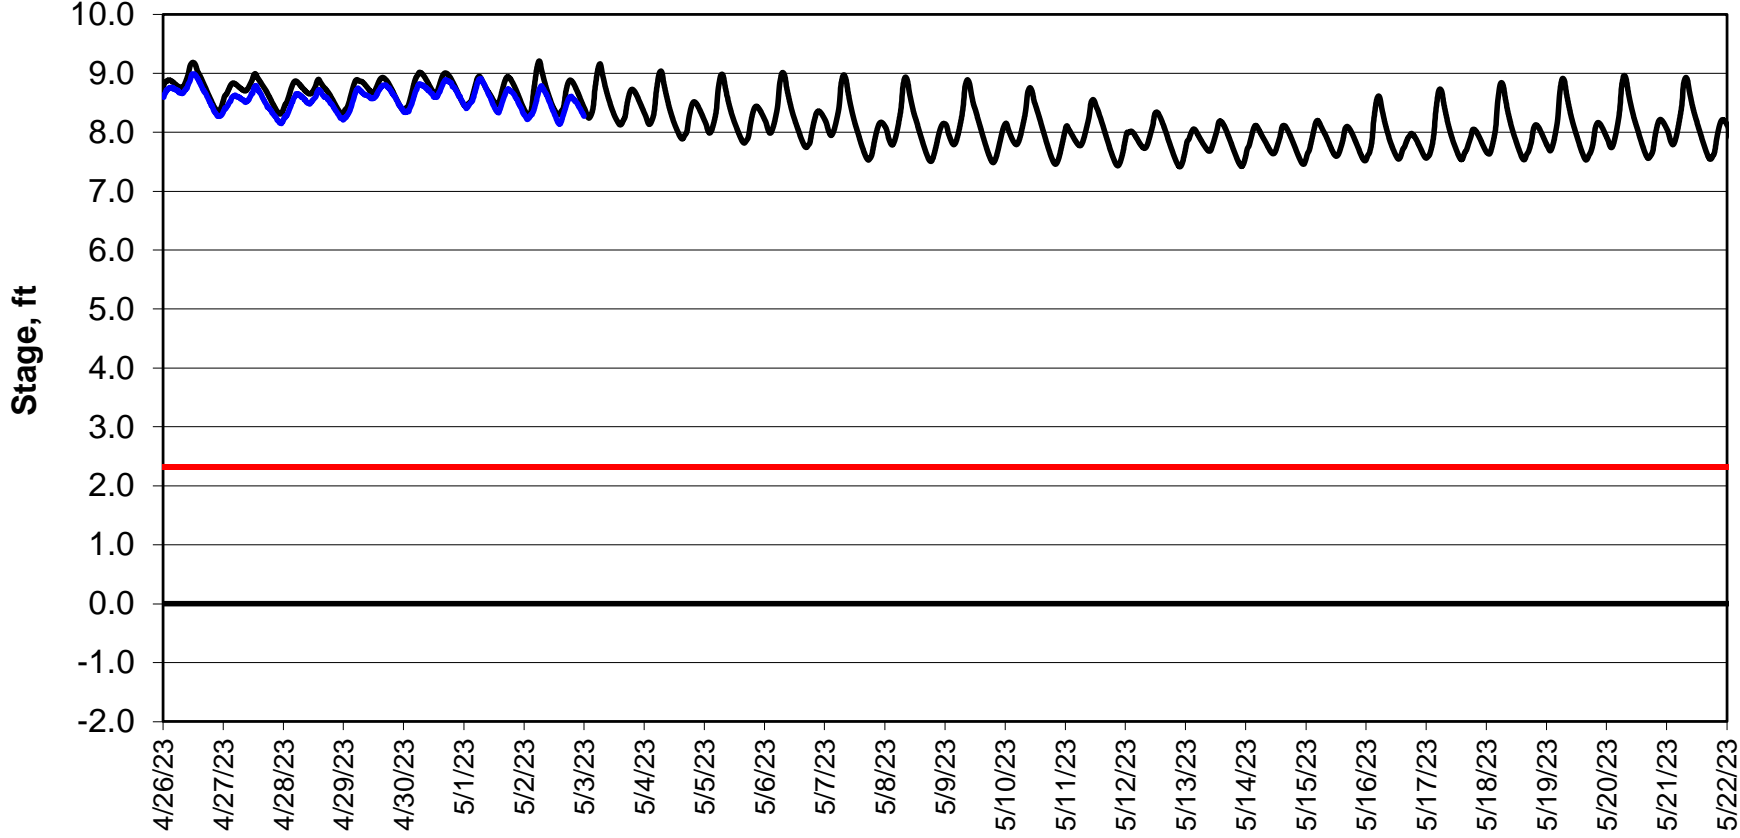

Forecasted Stage @ West of Union Island/Channel 218

Forecasted Stage Middle River @ Howard Road

Simulation Period 4/26/2023 thru 5/22/2023

Forecasted Stage @ Old River @ Tracy Road

Simulation Period 4/26/2023 thru 5/22/2023

Forecasted Stage @ Doughty Ct/Channel 205

Simulation Period 4/26/2023 thru 5/22/2023

Forecasted Stage @ East End of Grant Line Canal/Channel 204

Simulation Period 4/26/2023 thru 5/22/2023

— Base Case