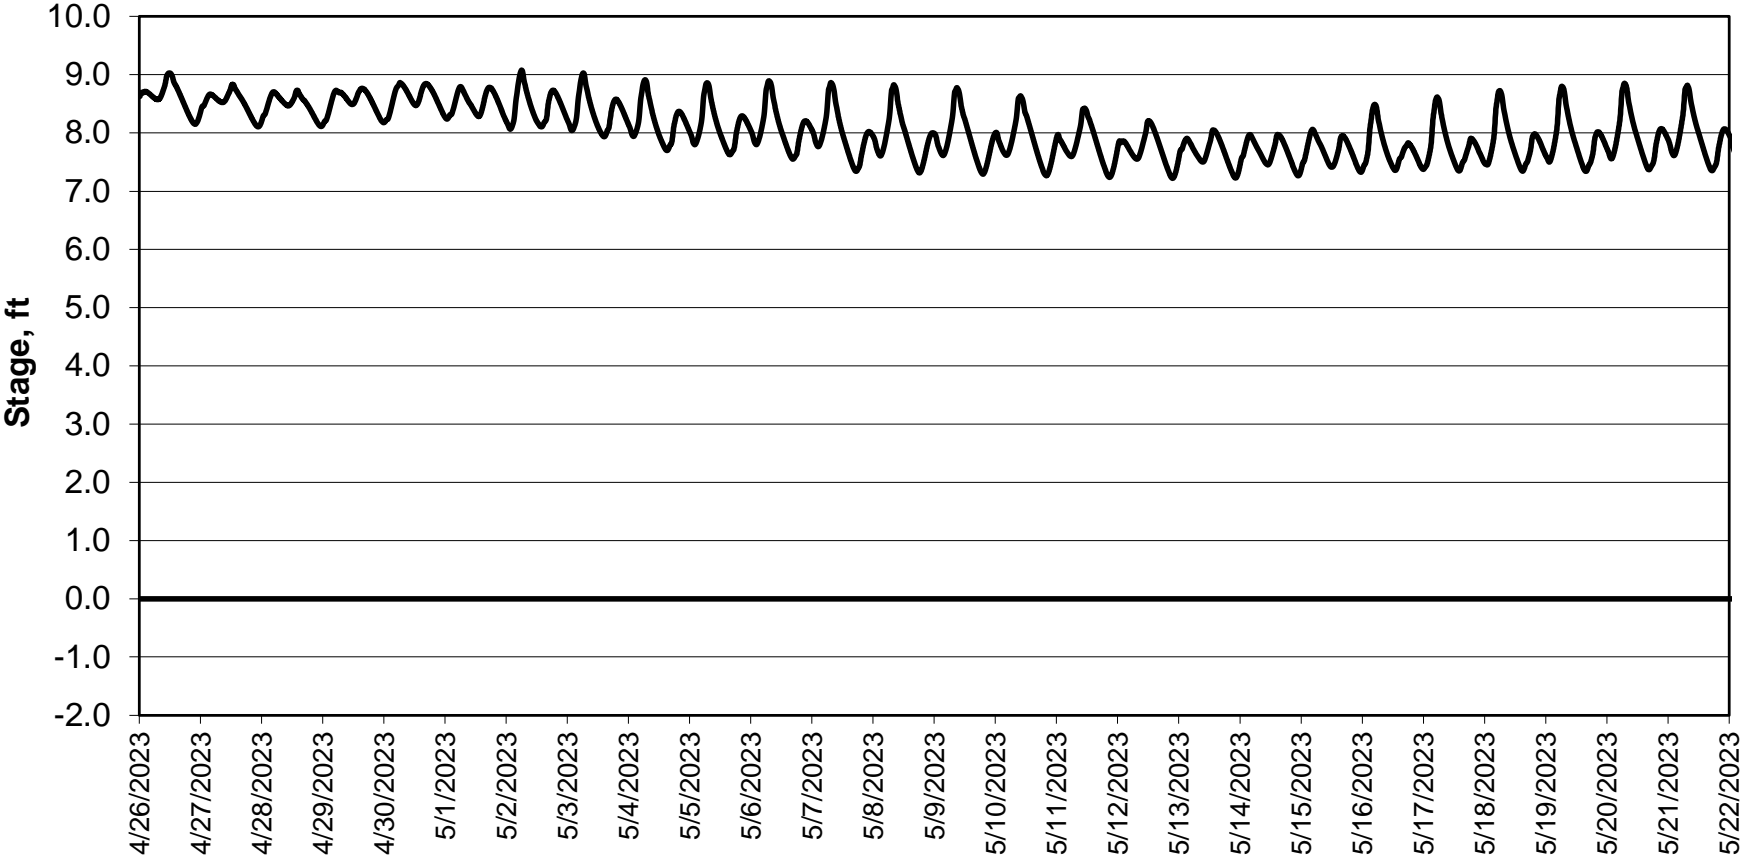

Forecasted Stage @ West of Union Island/Channel 218

Forecasted Stage Middle River @ Howard Road

Simulation Period 4/26/2023 thru 5/22/2023

Forecasted Stage @ Old River @ Tracy Road

Simulation Period 4/26/2023 thru 5/22/2023

Forecasted Stage @ Doughty Ct/Channel 205

Simulation Period 4/26/2023 thru 5/22/2023

Forecasted Stage @ East End of Grant Line Canal/Channel 204

Simulation Period 4/26/2023 thru 5/22/2023

— Base Case