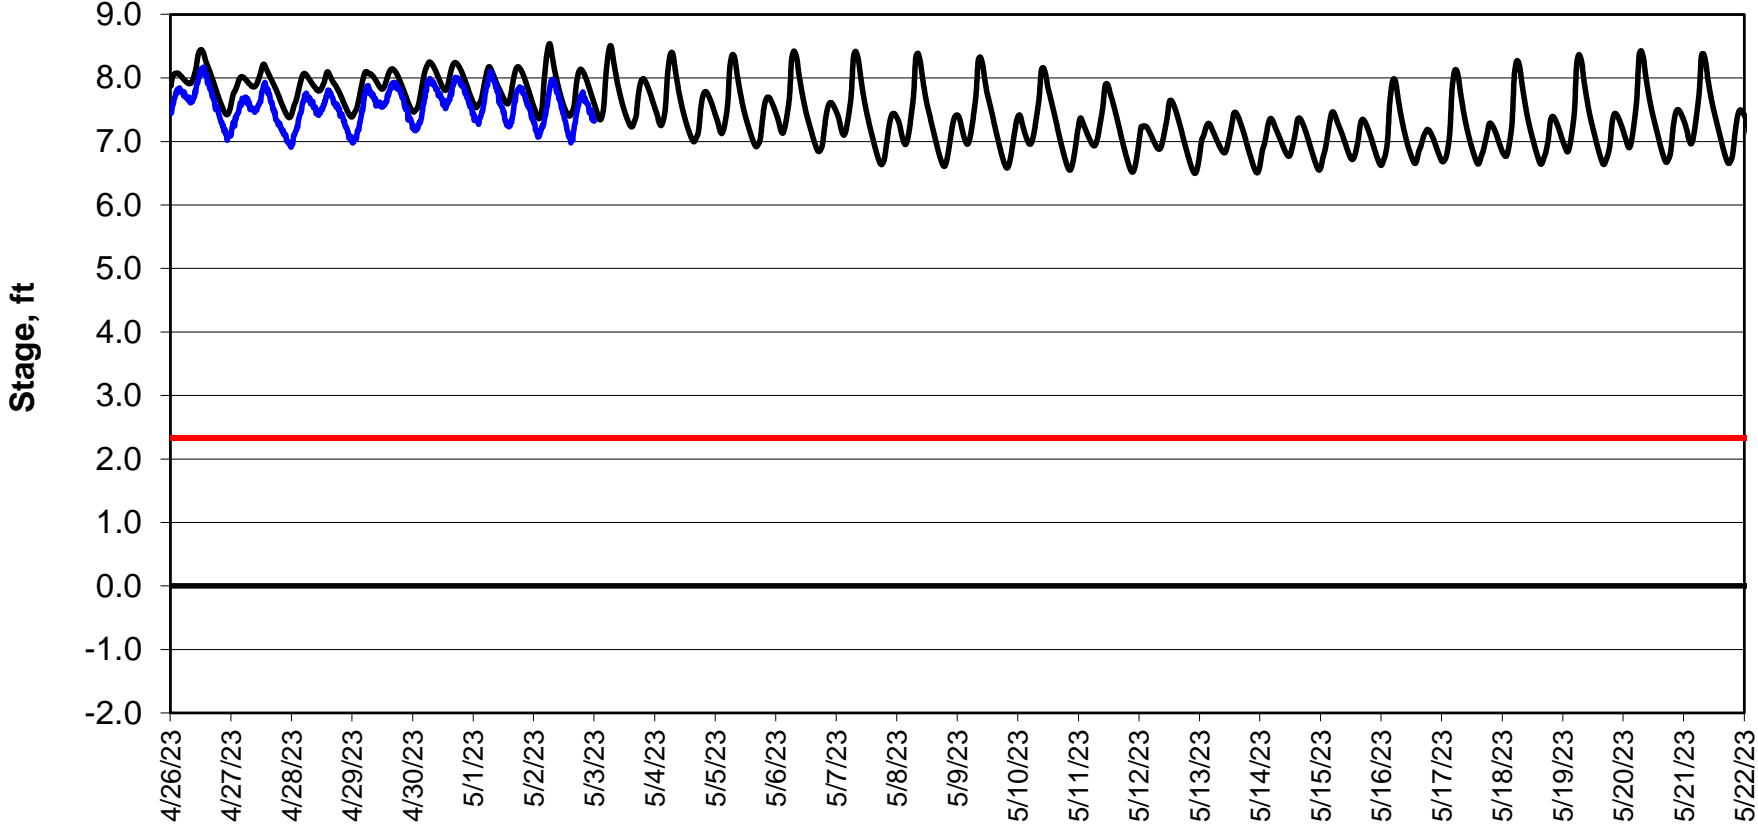

Forecasted Stage @ West of Union Island/Channel 218

Forecasted Stage Middle River @ Howard Road

Simulation Period 4/26/2023 thru 5/22/2023

Forecasted Stage @ Old River @ Tracy Road

Simulation Period 4/26/2023 thru 5/22/2023

Forecasted Stage @ Doughty Ct/Channel 205

Simulation Period 4/26/2023 thru 5/22/2023

Forecasted Stage @ East End of Grant Line Canal/Channel 204

Simulation Period 4/26/2023 thru 5/22/2023

— Base Case