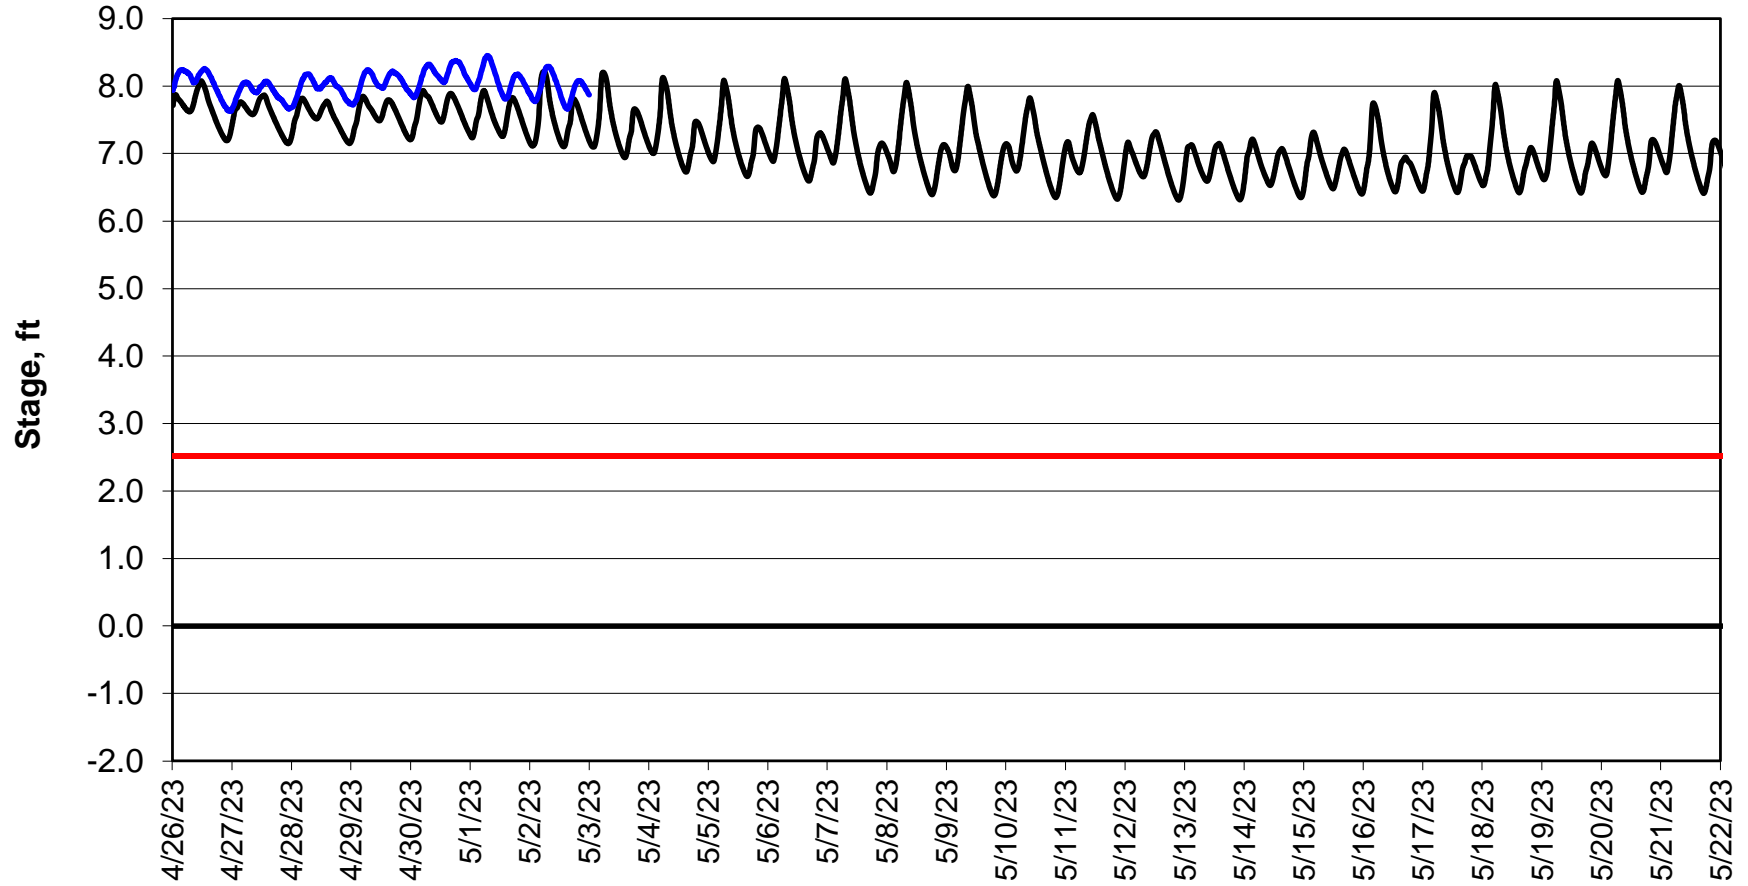

Forecasted Stage @ West of Union Island/Channel 218

Forecasted Stage Middle River @ Howard Road

Simulation Period 4/26/2023 thru 5/22/2023

Forecasted Stage @ Old River @ Tracy Road

Simulation Period 4/26/2023 thru 5/22/2023

Forecasted Stage @ Doughty Ct/Channel 205

Simulation Period 4/26/2023 thru 5/22/2023

Forecasted Stage @ East End of Grant Line Canal/Channel 204

Simulation Period 4/26/2023 thru 5/22/2023

— Base Case