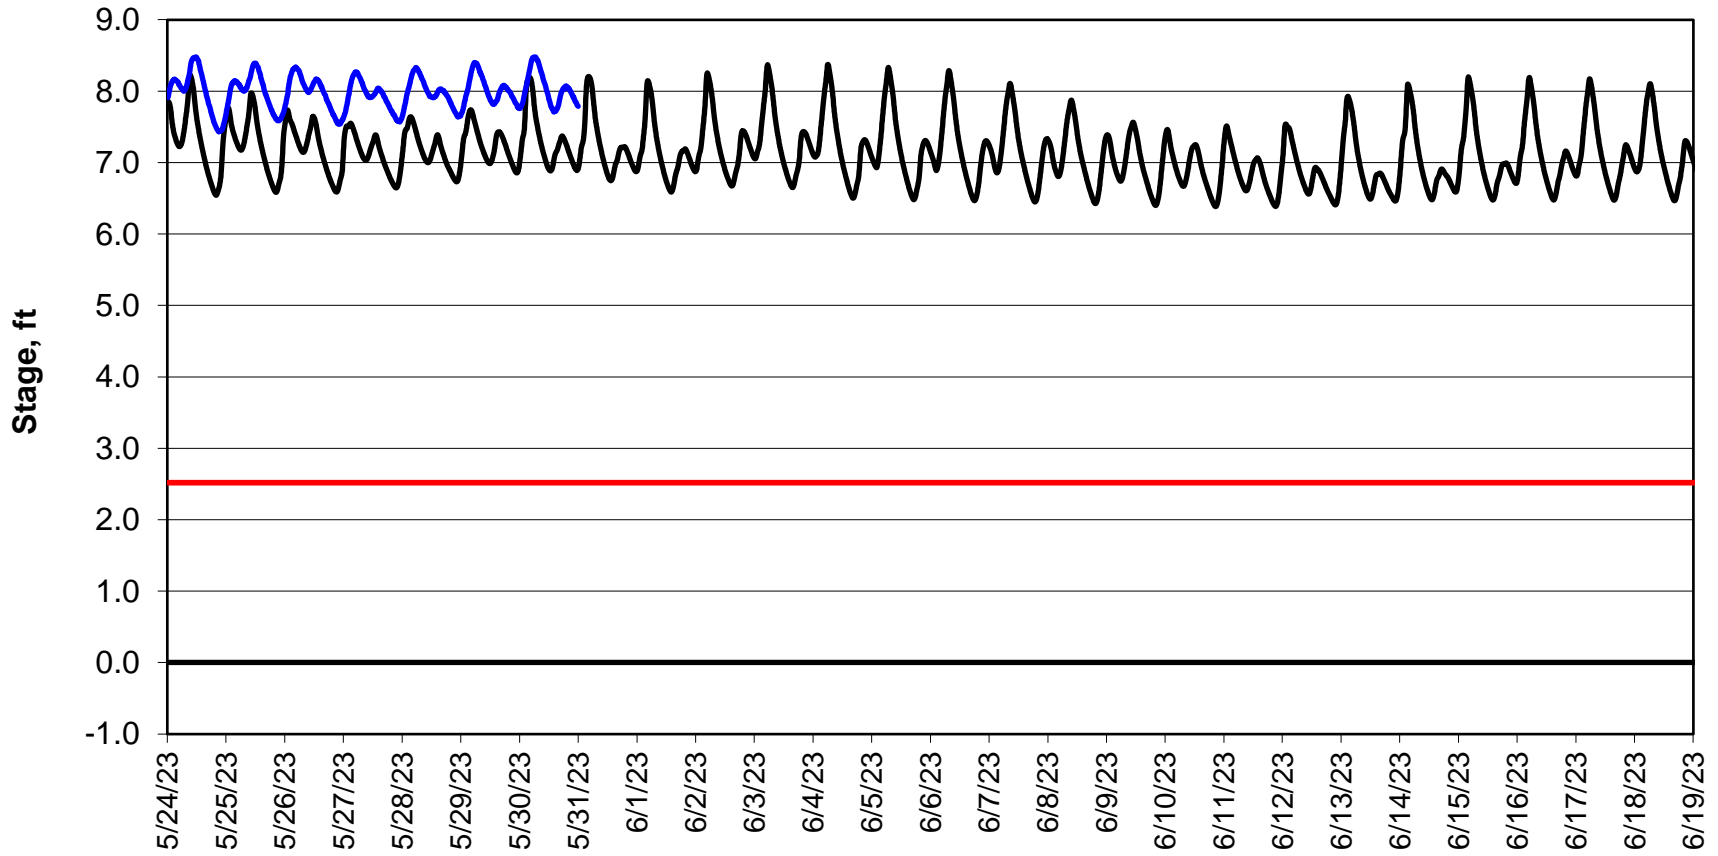

Forecasted Stage @ West of Union Island/Channel 218

Simulation Period 5/24/2023 thru 6/19/2023

Forecasted Stage Middle River @ Howard Road

Simulation Period 5/24/2023 thru 6/19/2023

Forecasted Stage @ Old River @ Tracy Road

Simulation Period 5/24/2023 thru 6/19/2023

Forecasted Stage @ Doughty Ct/Channel 205

Simulation Period 5/24/2023 thru 6/19/2023

Forecasted Stage @ East End of Grant Line Canal/Channel 204

Simulation Period 5/24/2023 thru 6/19/2023