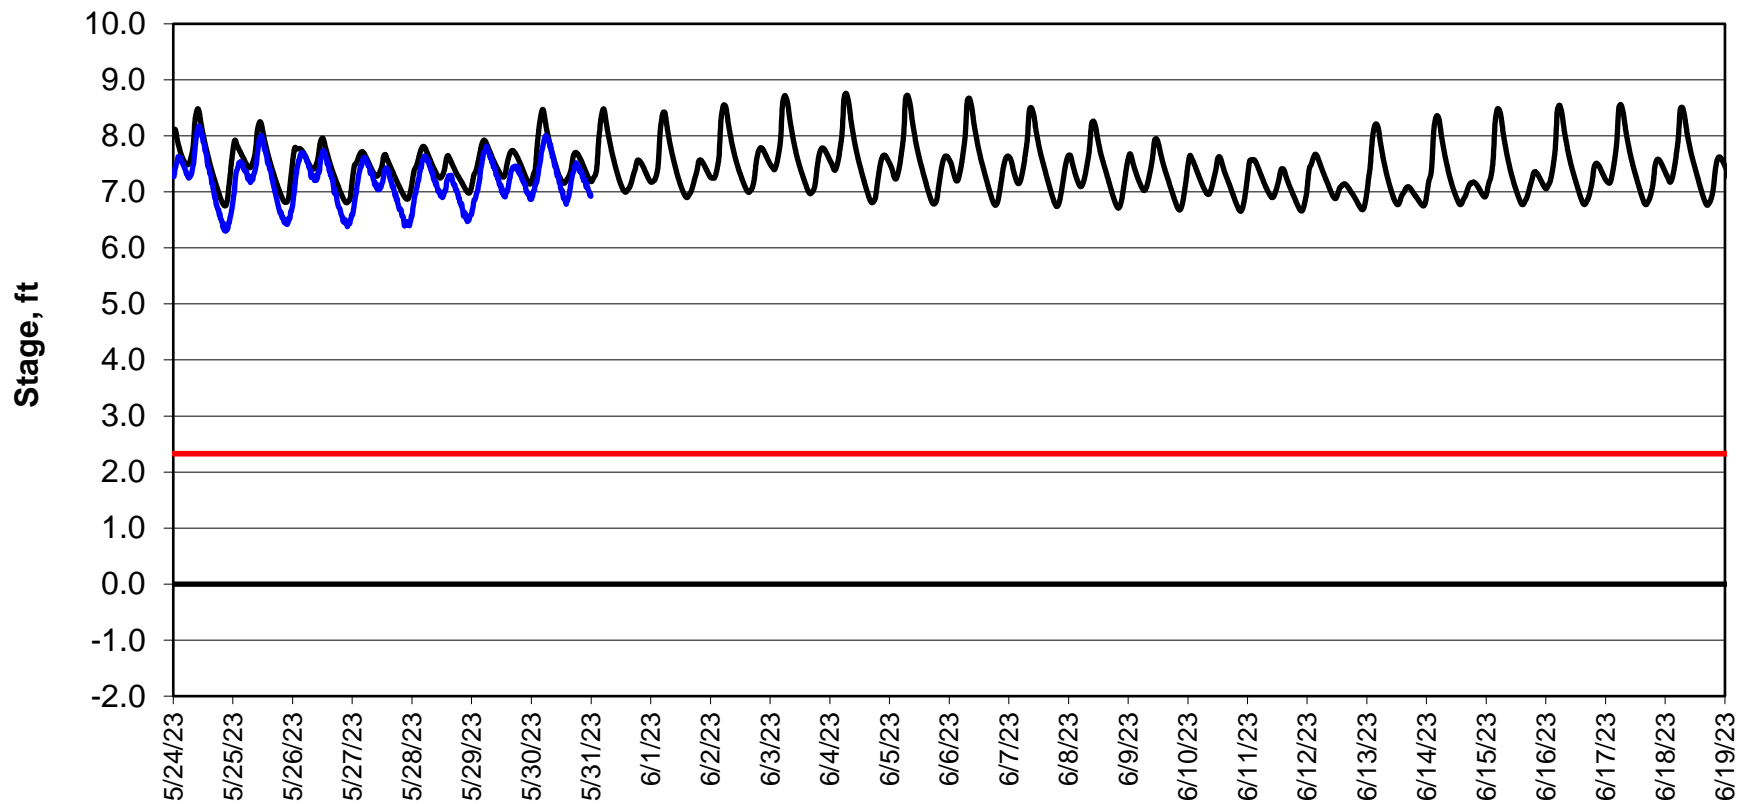

Forecasted Stage @ West of Union Island/Channel 218

Simulation Period 5/24/2023 thru 6/19/2023

Forecasted Stage Middle River @ Howard Road

Simulation Period 5/24/2023 thru 6/19/2023

Forecasted Stage @ Old River @ Tracy Road

Simulation Period 5/24/2023 thru 6/19/2023

Forecasted Stage @ Doughty Ct/Channel 205

Simulation Period 5/24/2023 thru 6/19/2023

Forecasted Stage @ East End of Grant Line Canal/Channel 204

Simulation Period 5/24/2023 thru 6/19/2023