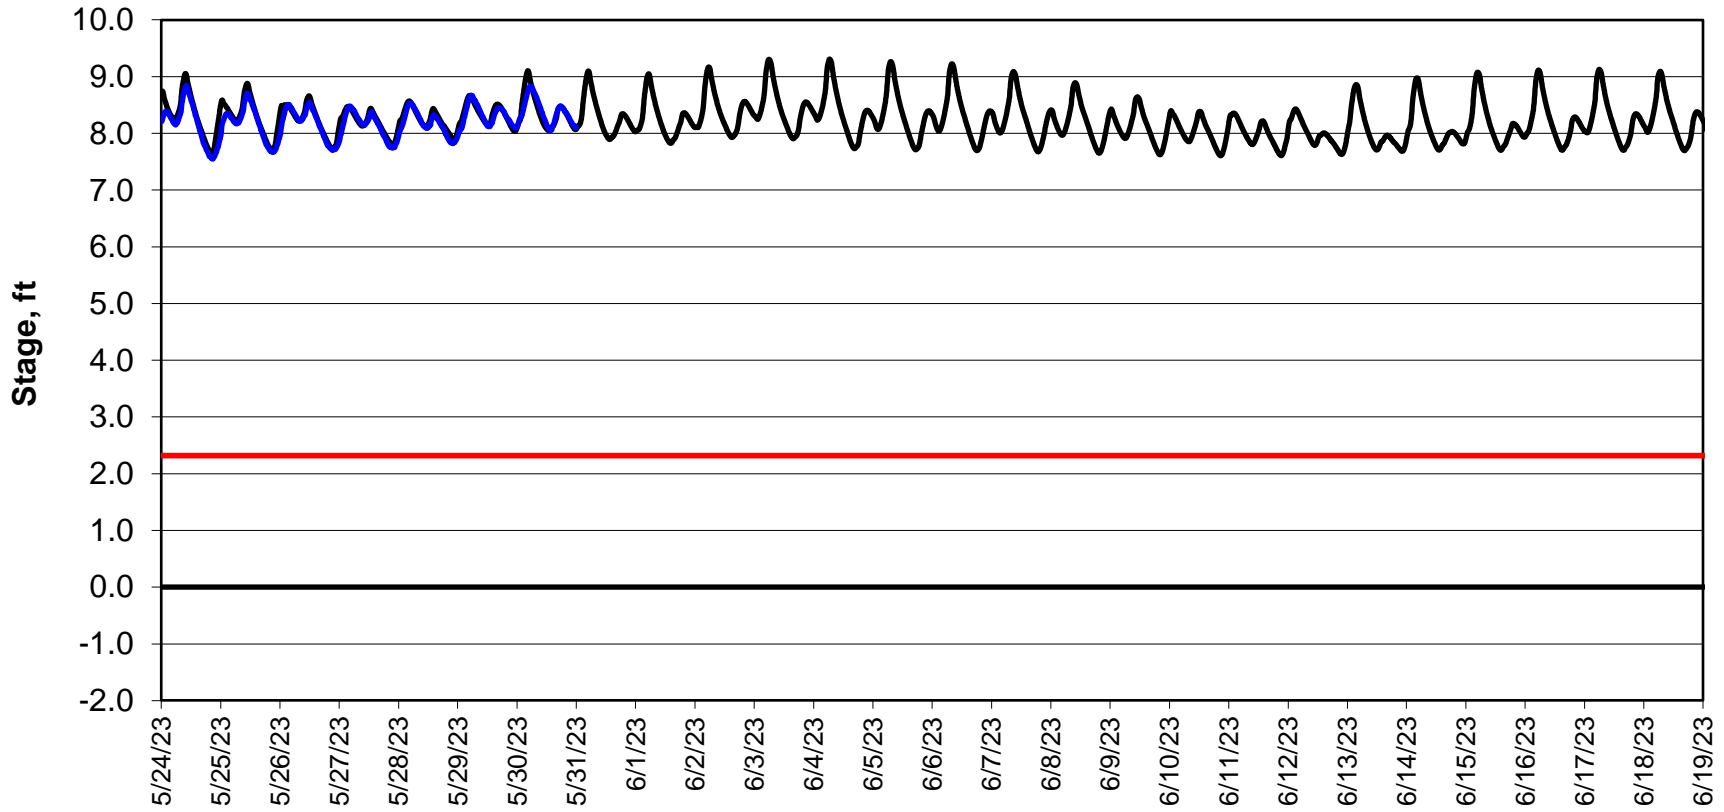

Forecasted Stage @ West of Union Island/Channel 218

Simulation Period 5/24/2023 thru 6/19/2023

Forecasted Stage Middle River @ Howard Road

Simulation Period 5/24/2023 thru 6/19/2023

Forecasted Stage @ Old River @ Tracy Road

Simulation Period 5/24/2023 thru 6/19/2023

Forecasted Stage @ Doughty Ct/Channel 205

Simulation Period 5/24/2023 thru 6/19/2023

Forecasted Stage @ East End of Grant Line Canal/Channel 204

Simulation Period 5/24/2023 thru 6/19/2023