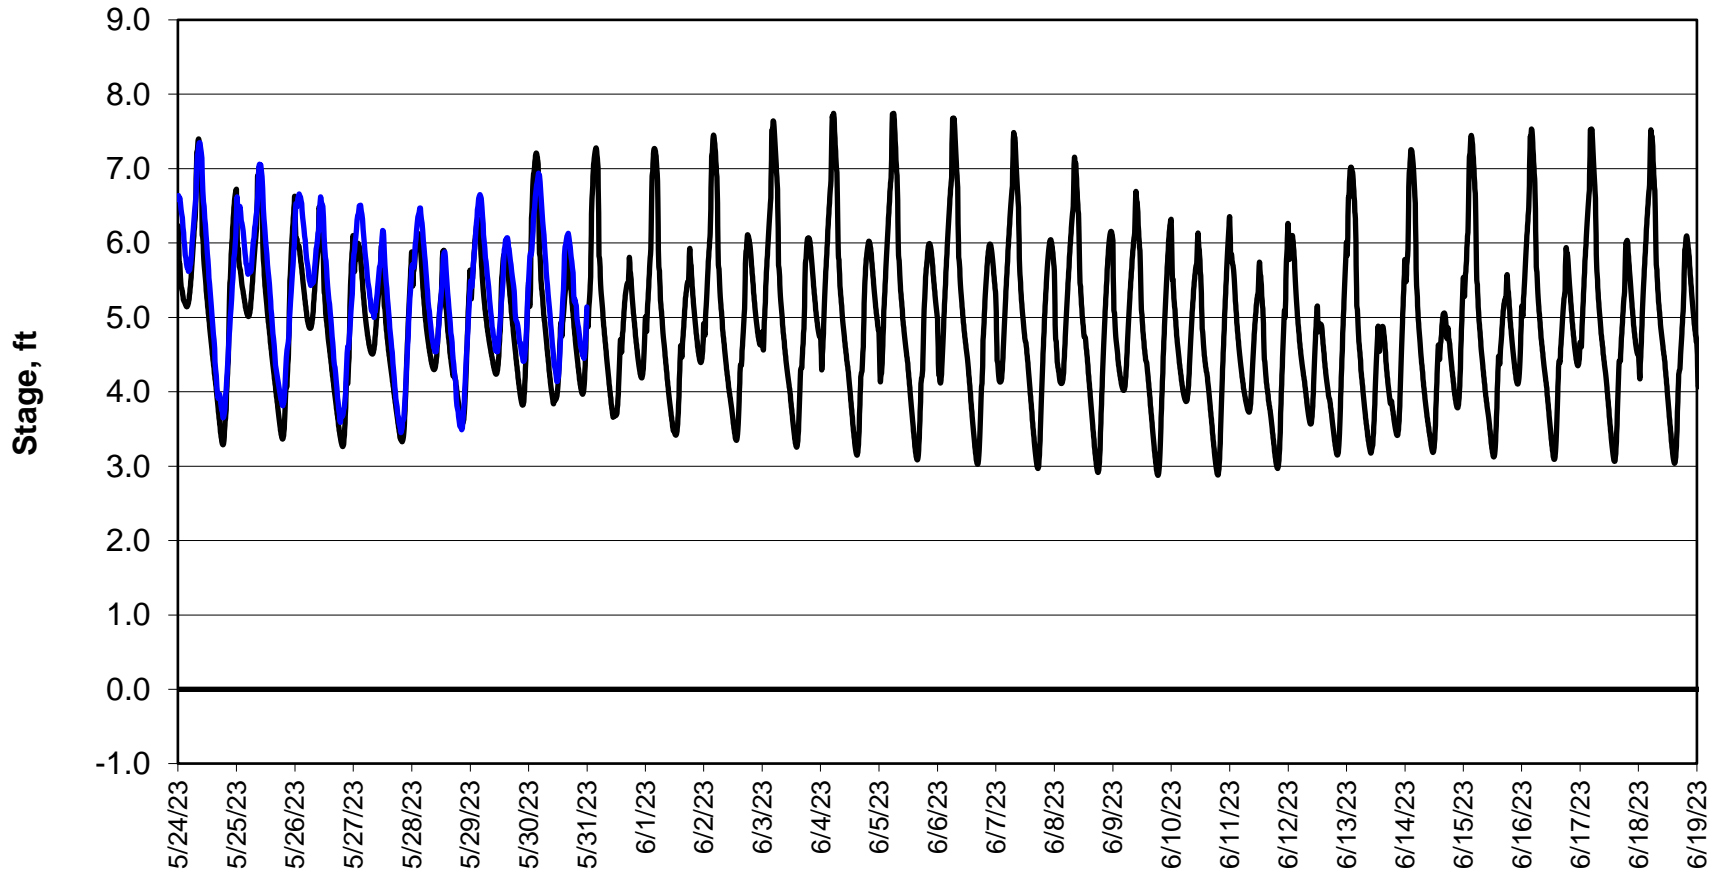

Forecasted Stage @ West of Union Island/Channel 218

Simulation Period 5/24/2023 thru 6/19/2023

Forecasted Stage Middle River @ Howard Road

Simulation Period 5/24/2023 thru 6/19/2023

Forecasted Stage @ Old River @ Tracy Road

Simulation Period 5/24/2023 thru 6/19/2023

Forecasted Stage @ Doughty Ct/Channel 205

Simulation Period 5/24/2023 thru 6/19/2023

Forecasted Stage @ East End of Grant Line Canal/Channel 204

Simulation Period 5/24/2023 thru 6/19/2023