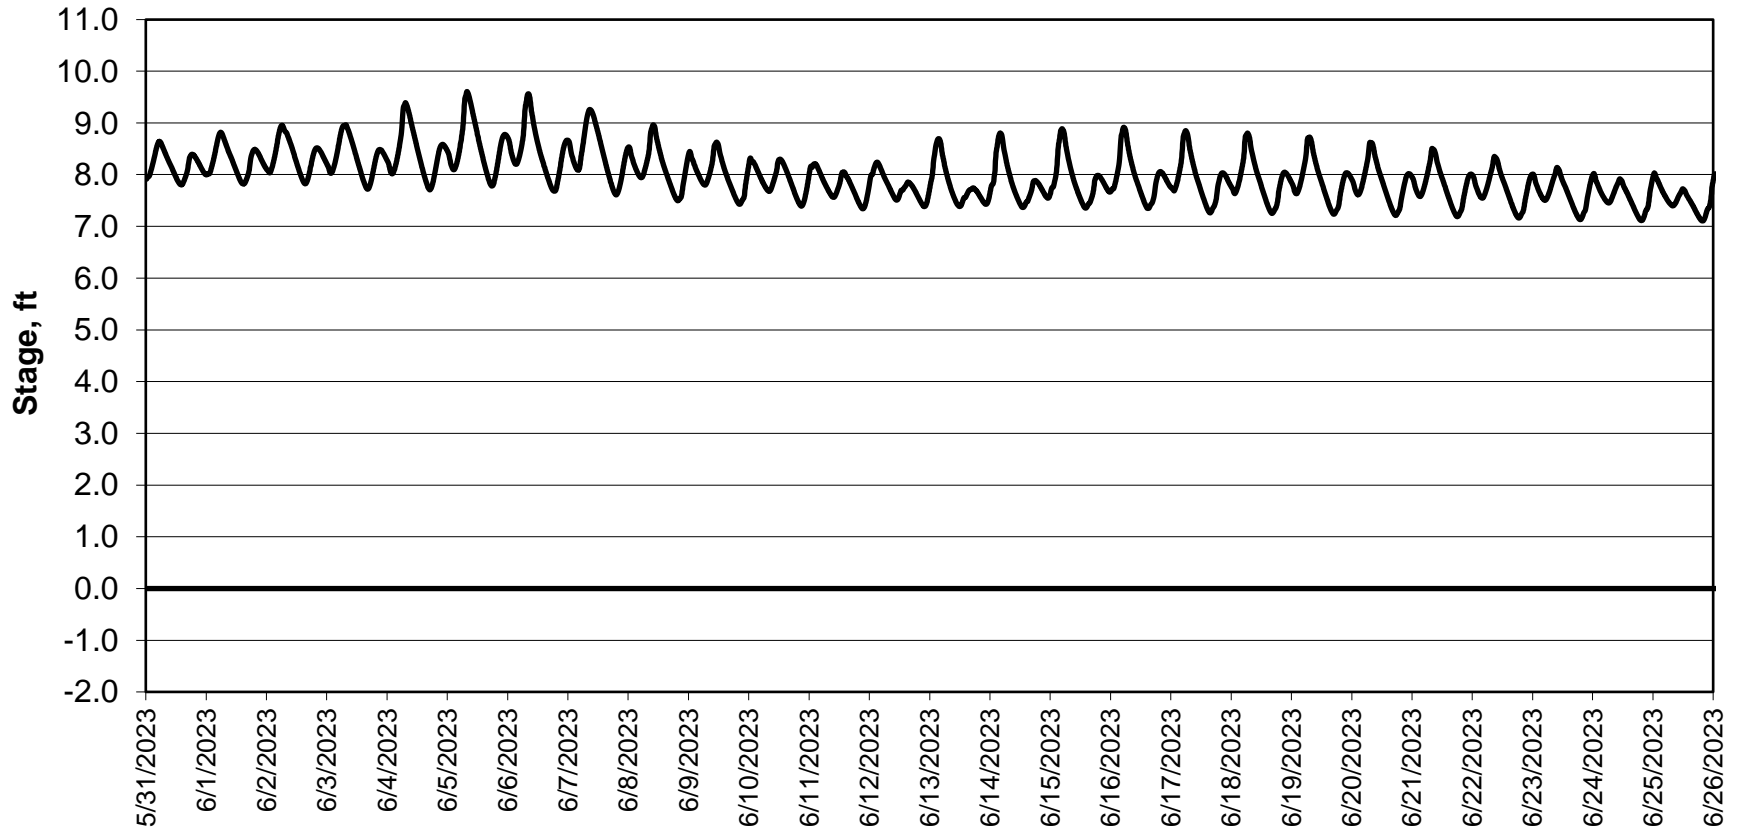

Simulation Period 5/31/2023 thru 6/26/2023

Forecasted Stage @ Doughty Ct/Channel 205

Simulation Period 5/31/2023 thru 6/26/2023

Forecasted Stage @ East End of Grant Line Canal/Channel 204

Simulation Period 5/31/2023 thru 6/26/2023