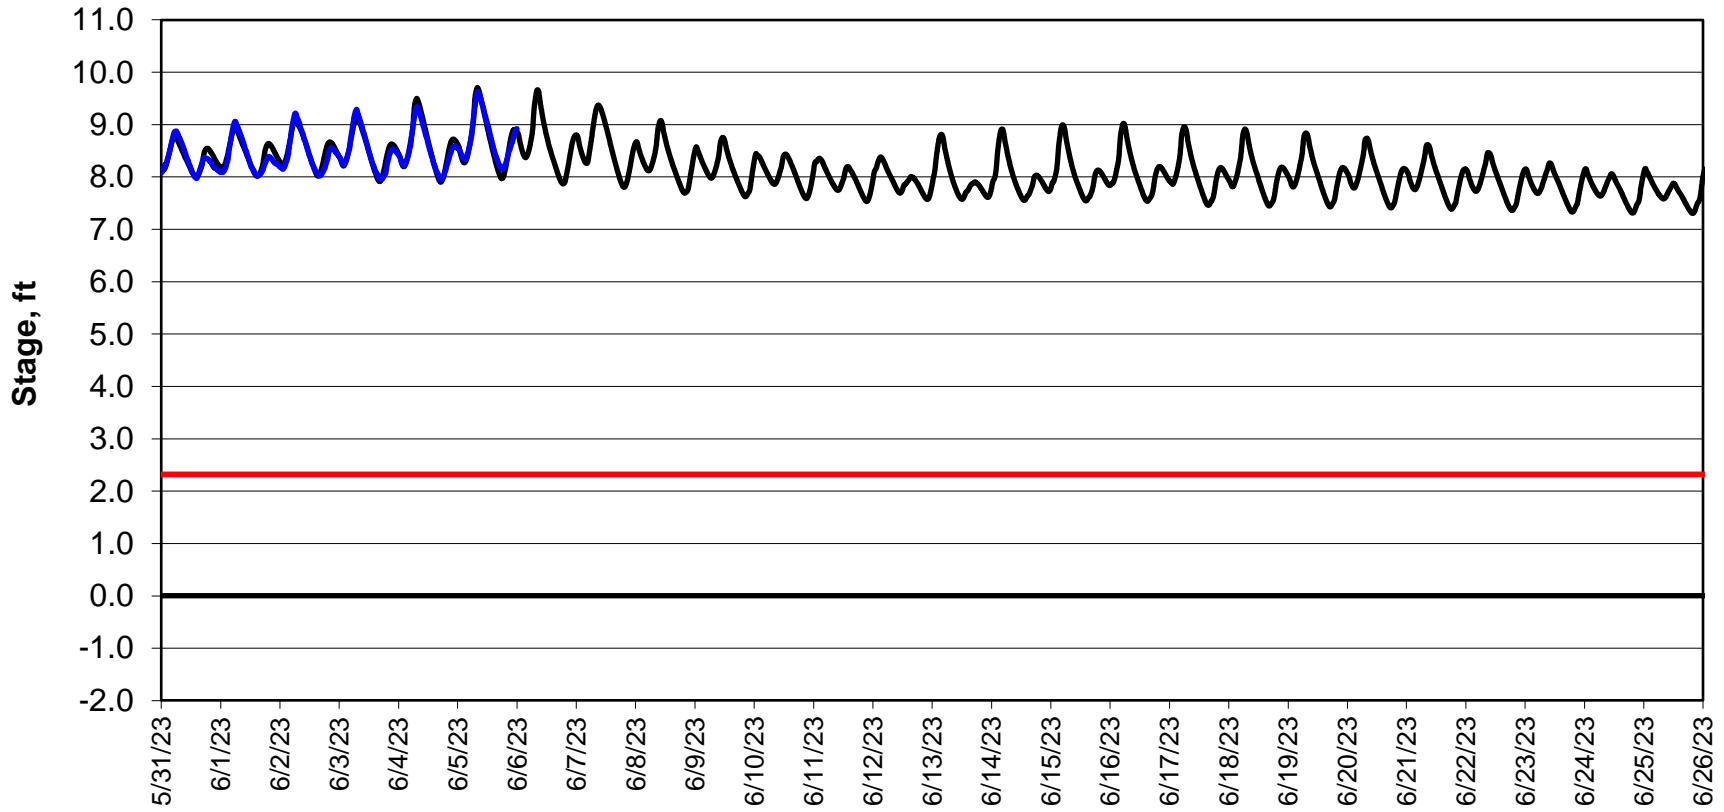

Forecasted Stage @ West of Union Island/Channel 218

Simulation Period 5/31/2023 thru 6/26/2023

Forecasted Stage Middle River @ Howard Road

Simulation Period 5/31/2023 thru 6/26/2023

Forecasted Stage @ Old River @ Tracy Road

Simulation Period 5/31/2023 thru 6/26/2023

Forecasted Stage @ Doughty Ct/Channel 205

Simulation Period 5/31/2023 thru 6/26/2023

Forecasted Stage @ East End of Grant Line Canal/Channel 204

Simulation Period 5/31/2023 thru 6/26/2023