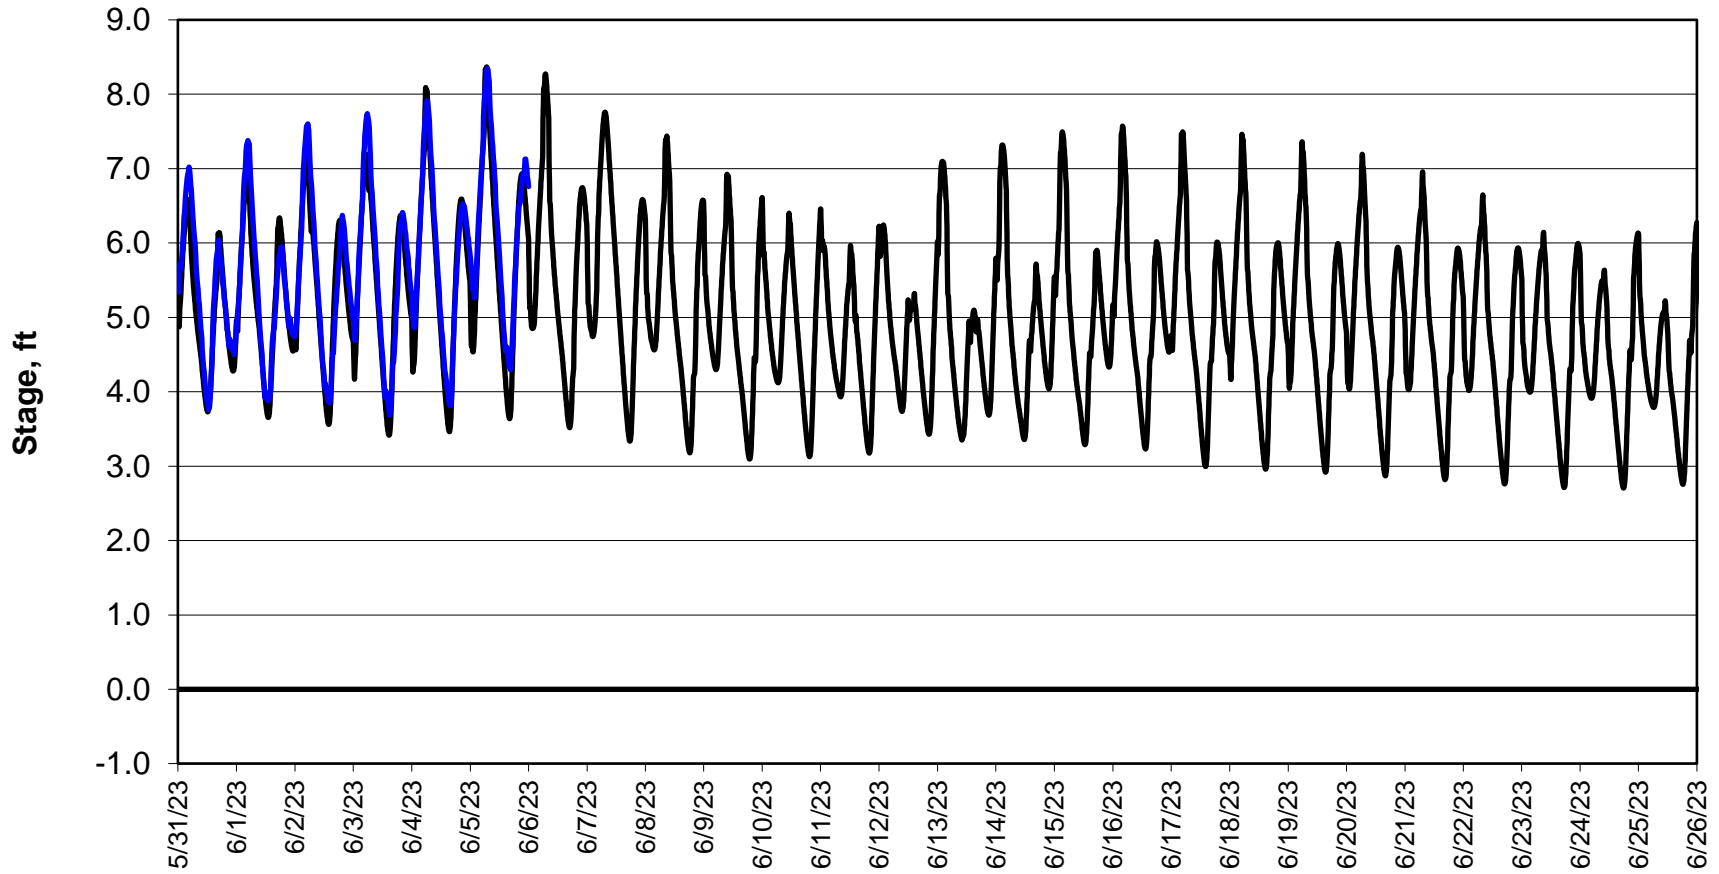

Forecasted Stage @ West of Union Island/Channel 218

Simulation Period 5/31/2023 thru 6/26/2023

Forecasted Stage Middle River @ Howard Road

Simulation Period 5/31/2023 thru 6/26/2023

Forecasted Stage @ Old River @ Tracy Road

Simulation Period 5/31/2023 thru 6/26/2023

Forecasted Stage @ Doughty Ct/Channel 205

Simulation Period 5/31/2023 thru 6/26/2023

Forecasted Stage @ East End of Grant Line Canal/Channel 204

Simulation Period 5/31/2023 thru 6/26/2023