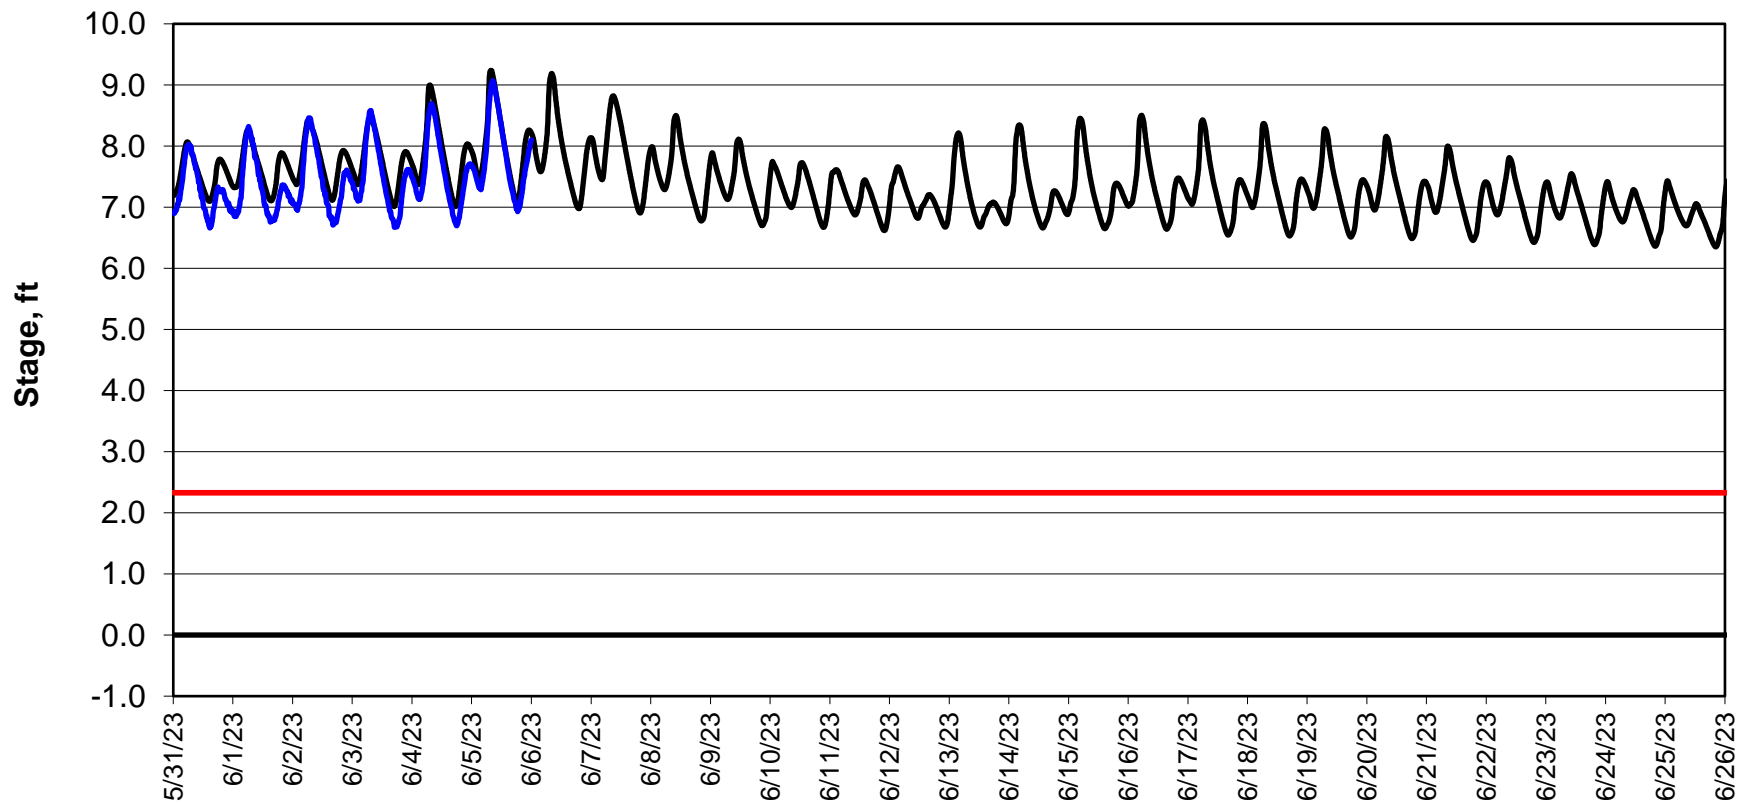

Forecasted Stage @ West of Union Island/Channel 218

Simulation Period 5/31/2023 thru 6/26/2023

Forecasted Stage Middle River @ Howard Road

Simulation Period 5/31/2023 thru 6/26/2023

Forecasted Stage @ Old River @ Tracy Road

Simulation Period 5/31/2023 thru 6/26/2023

Forecasted Stage @ Doughty Ct/Channel 205

Simulation Period 5/31/2023 thru 6/26/2023

Forecasted Stage @ East End of Grant Line Canal/Channel 204

Simulation Period 5/31/2023 thru 6/26/2023