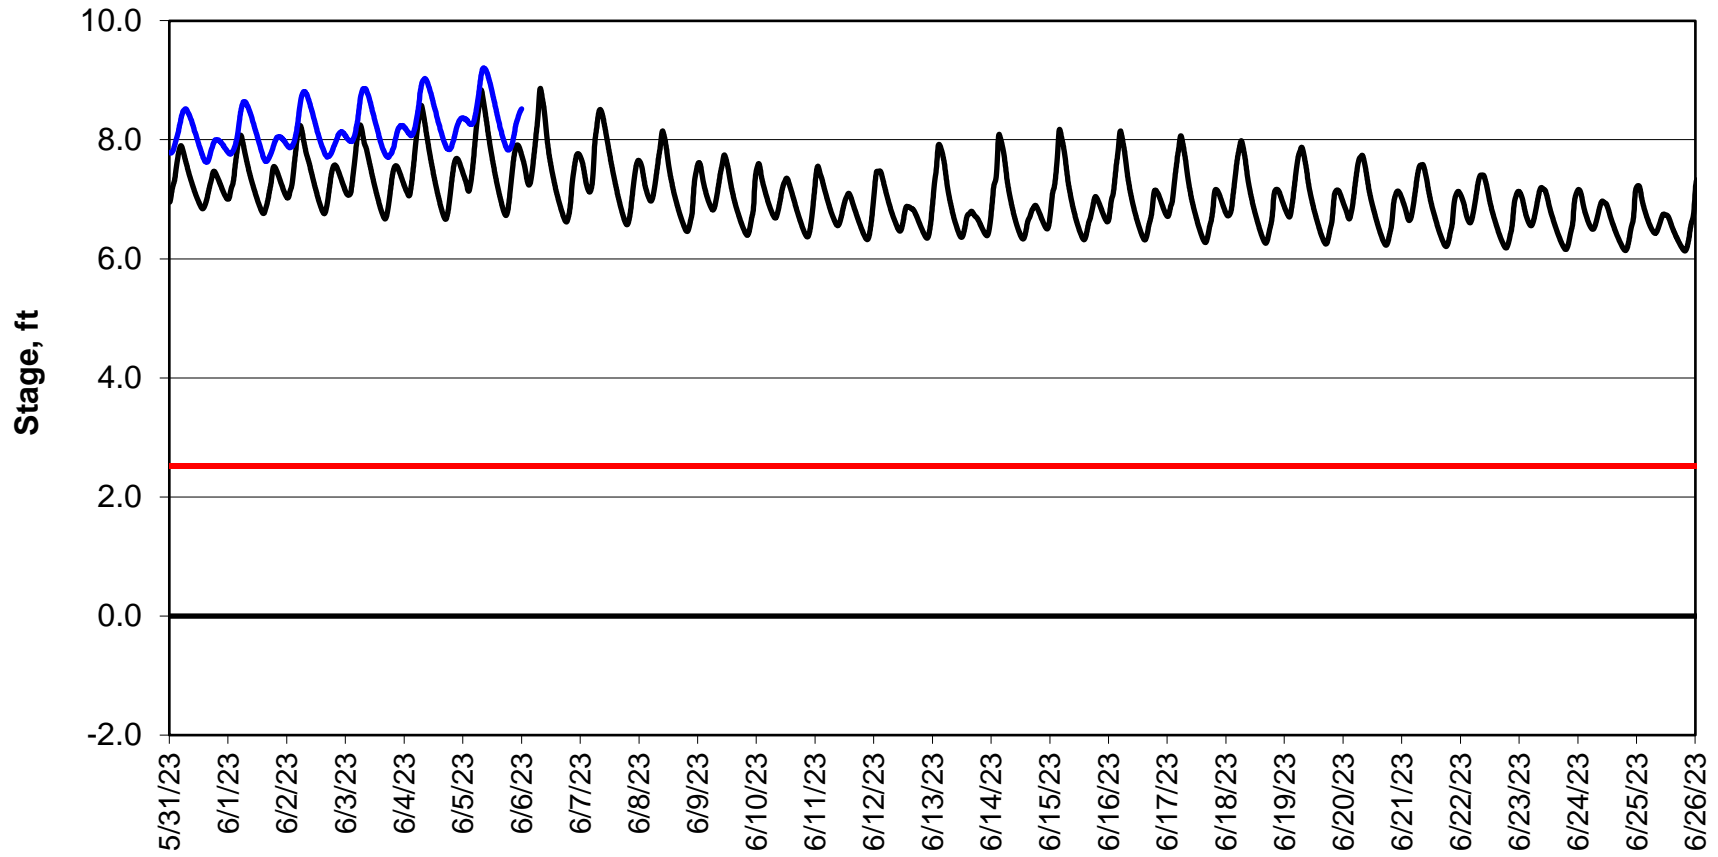

Forecasted Stage @ West of Union Island/Channel 218

Simulation Period 5/31/2023 thru 6/26/2023

Forecasted Stage Middle River @ Howard Road

Simulation Period 5/31/2023 thru 6/26/2023

Forecasted Stage @ Old River @ Tracy Road

Simulation Period 5/31/2023 thru 6/26/2023

Forecasted Stage @ Doughty Ct/Channel 205

Simulation Period 5/31/2023 thru 6/26/2023

Forecasted Stage @ East End of Grant Line Canal/Channel 204

Simulation Period 5/31/2023 thru 6/26/2023