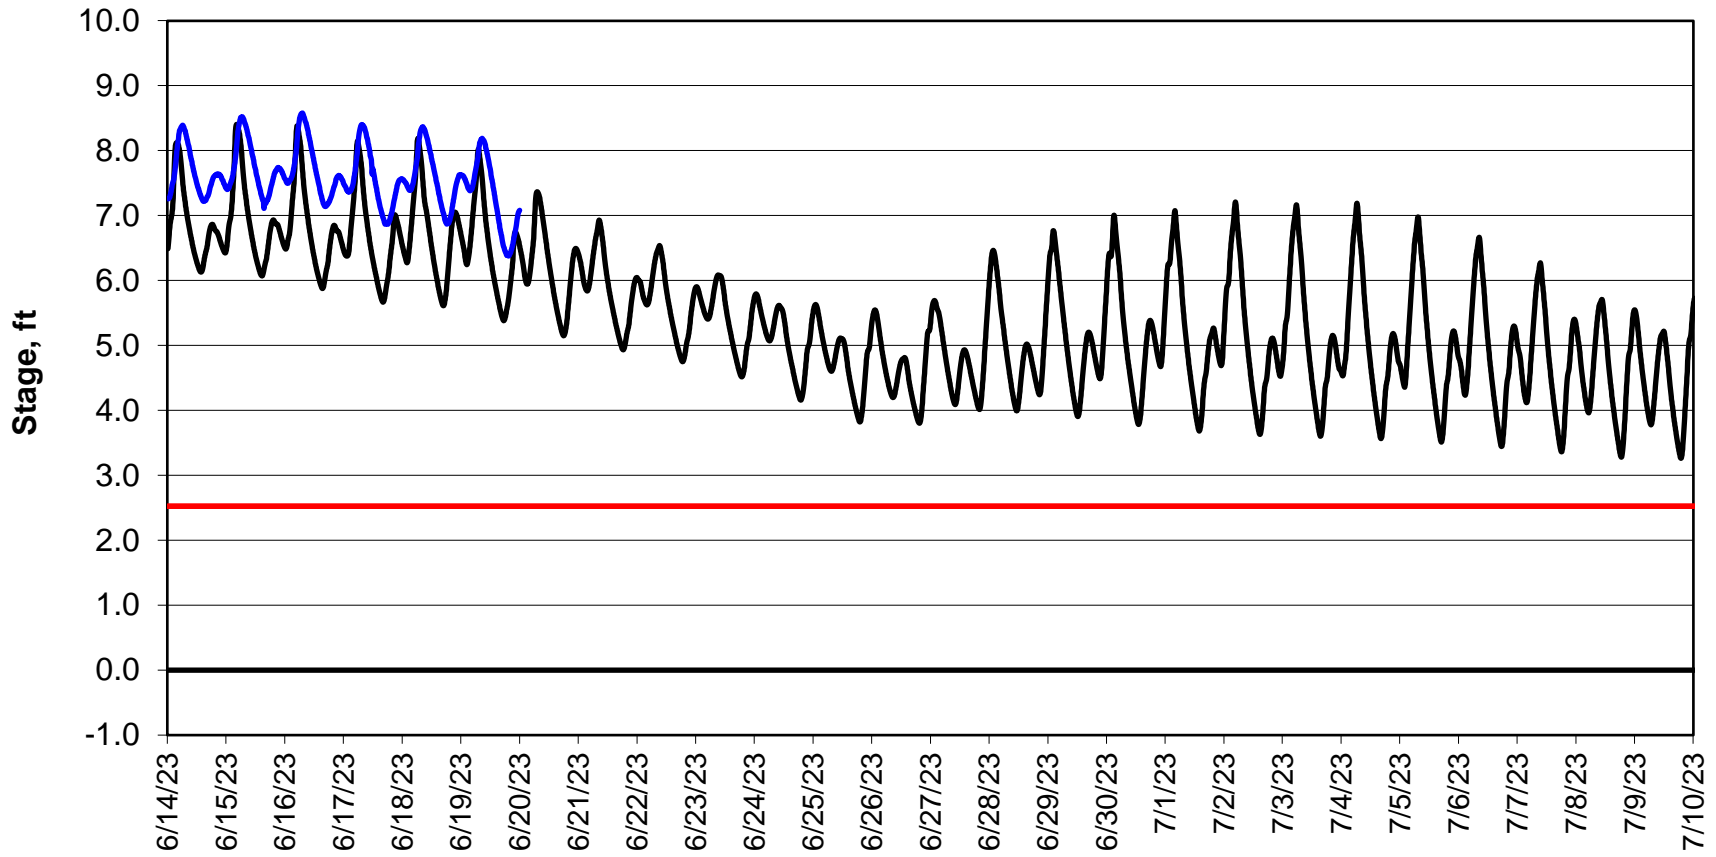

Forecasted Stage @ West of Union Island/Channel 218

Forecasted Stage Middle River @ Howard Road

Simulation Period 6/14/2023 thru 7/10/2023

Forecasted Stage @ Old River @ Tracy Road

Simulation Period 6/14/2023 thru 7/10/2023

Forecasted Stage @ Doughty Ct/Channel 205

Simulation Period 6/14/2023 thru 7/10/2023

Forecasted Stage @ East End of Grant Line Canal/Channel 204

Simulation Period 6/14/2023 thru 7/10/2023

— Base Case