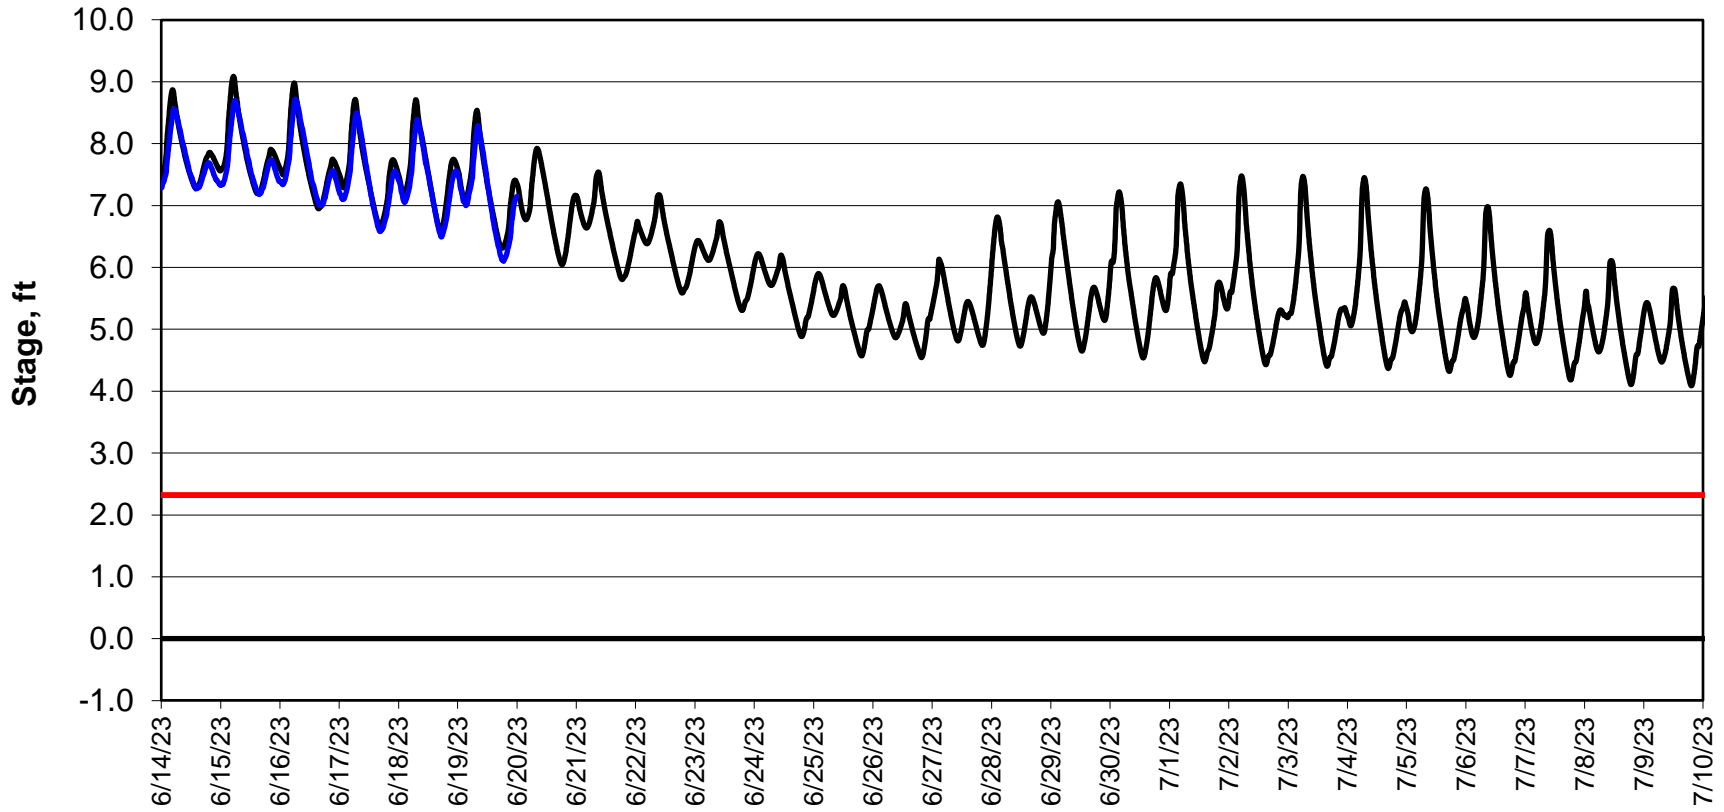

Forecasted Stage @ West of Union Island/Channel 218

Forecasted Stage Middle River @ Howard Road

Simulation Period 6/14/2023 thru 7/10/2023

Forecasted Stage @ Old River @ Tracy Road

Simulation Period 6/14/2023 thru 7/10/2023

Forecasted Stage @ Doughty Ct/Channel 205

Simulation Period 6/14/2023 thru 7/10/2023

Forecasted Stage @ East End of Grant Line Canal/Channel 204

Simulation Period 6/14/2023 thru 7/10/2023

— Base Case