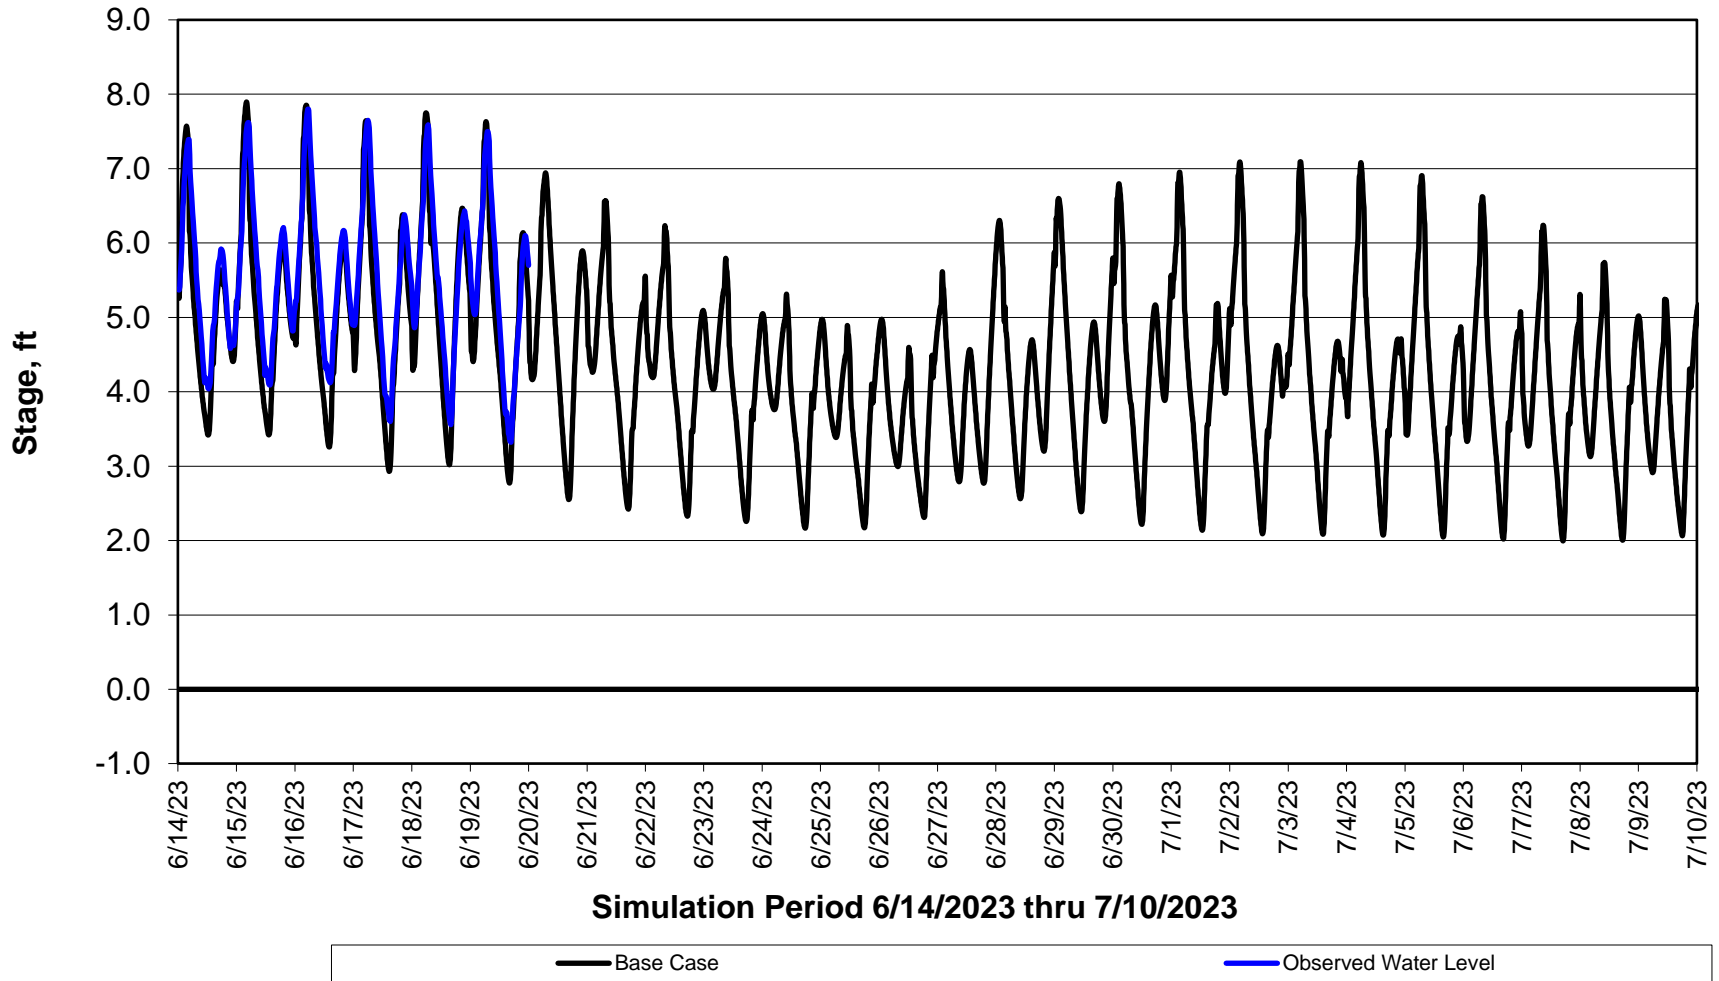

Forecasted Stage @ West of Union Island/Channel 218

Forecasted Stage Middle River @ Howard Road

Simulation Period 6/14/2023 thru 7/10/2023

Forecasted Stage @ Old River @ Tracy Road

Simulation Period 6/14/2023 thru 7/10/2023

Forecasted Stage @ Doughty Ct/Channel 205

Simulation Period 6/14/2023 thru 7/10/2023

Forecasted Stage @ East End of Grant Line Canal/Channel 204

Simulation Period 6/14/2023 thru 7/10/2023

— Base Case