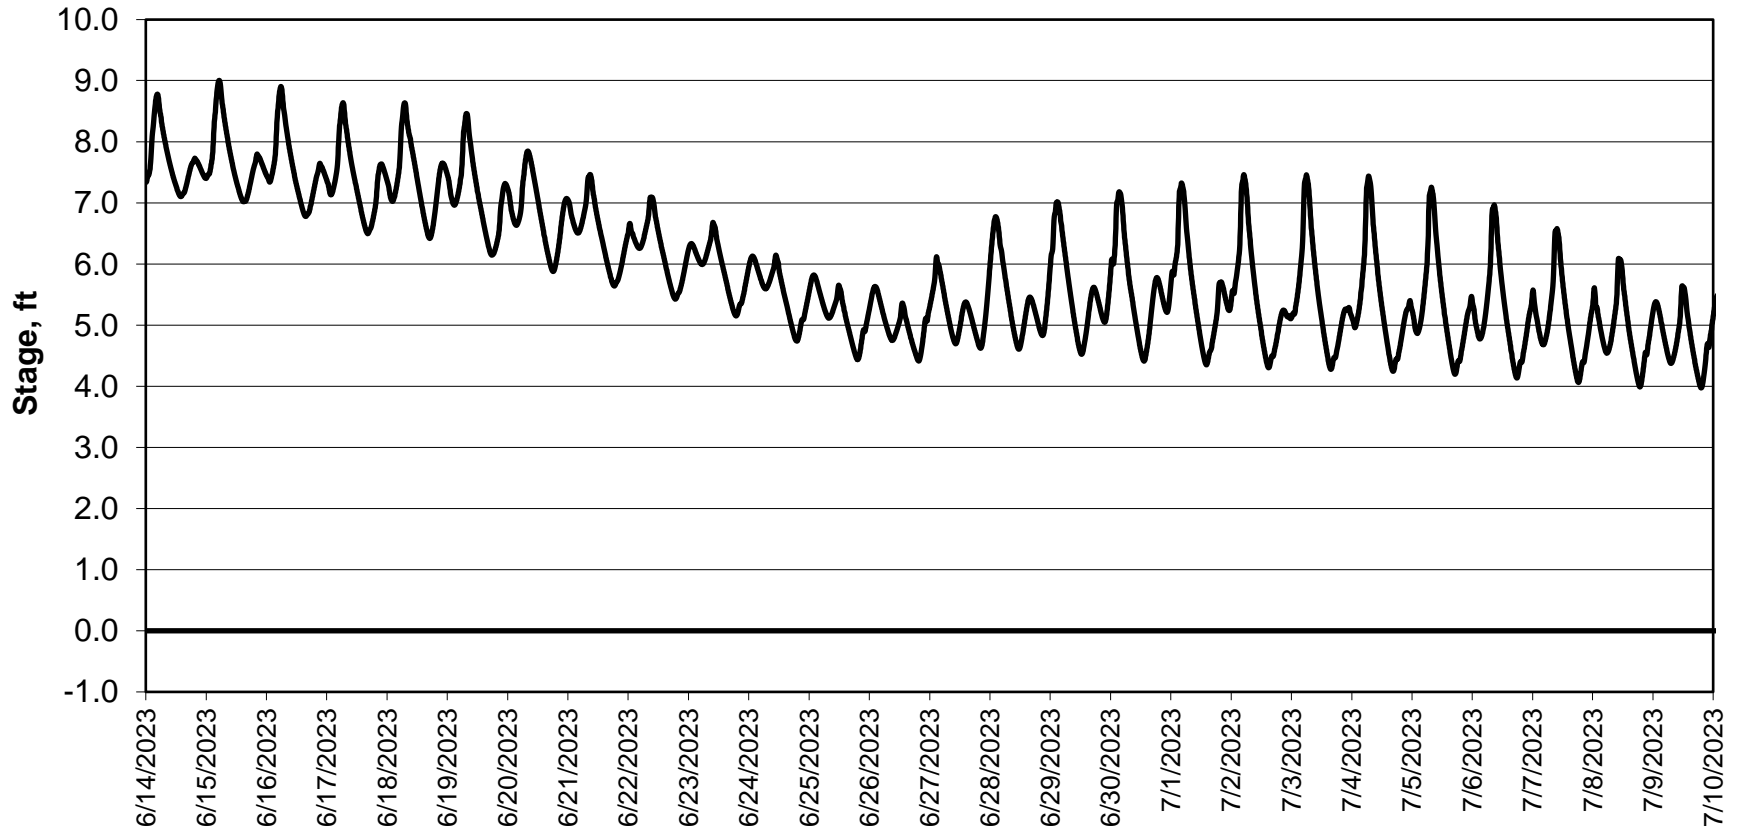

Forecasted Stage @ West of Union Island/Channel 218

Forecasted Stage Middle River @ Howard Road

Simulation Period 6/14/2023 thru 7/10/2023

Forecasted Stage @ Old River @ Tracy Road

Simulation Period 6/14/2023 thru 7/10/2023

Forecasted Stage @ Doughty Ct/Channel 205

Simulation Period 6/14/2023 thru 7/10/2023

Forecasted Stage @ East End of Grant Line Canal/Channel 204

Simulation Period 6/14/2023 thru 7/10/2023

— Base Case