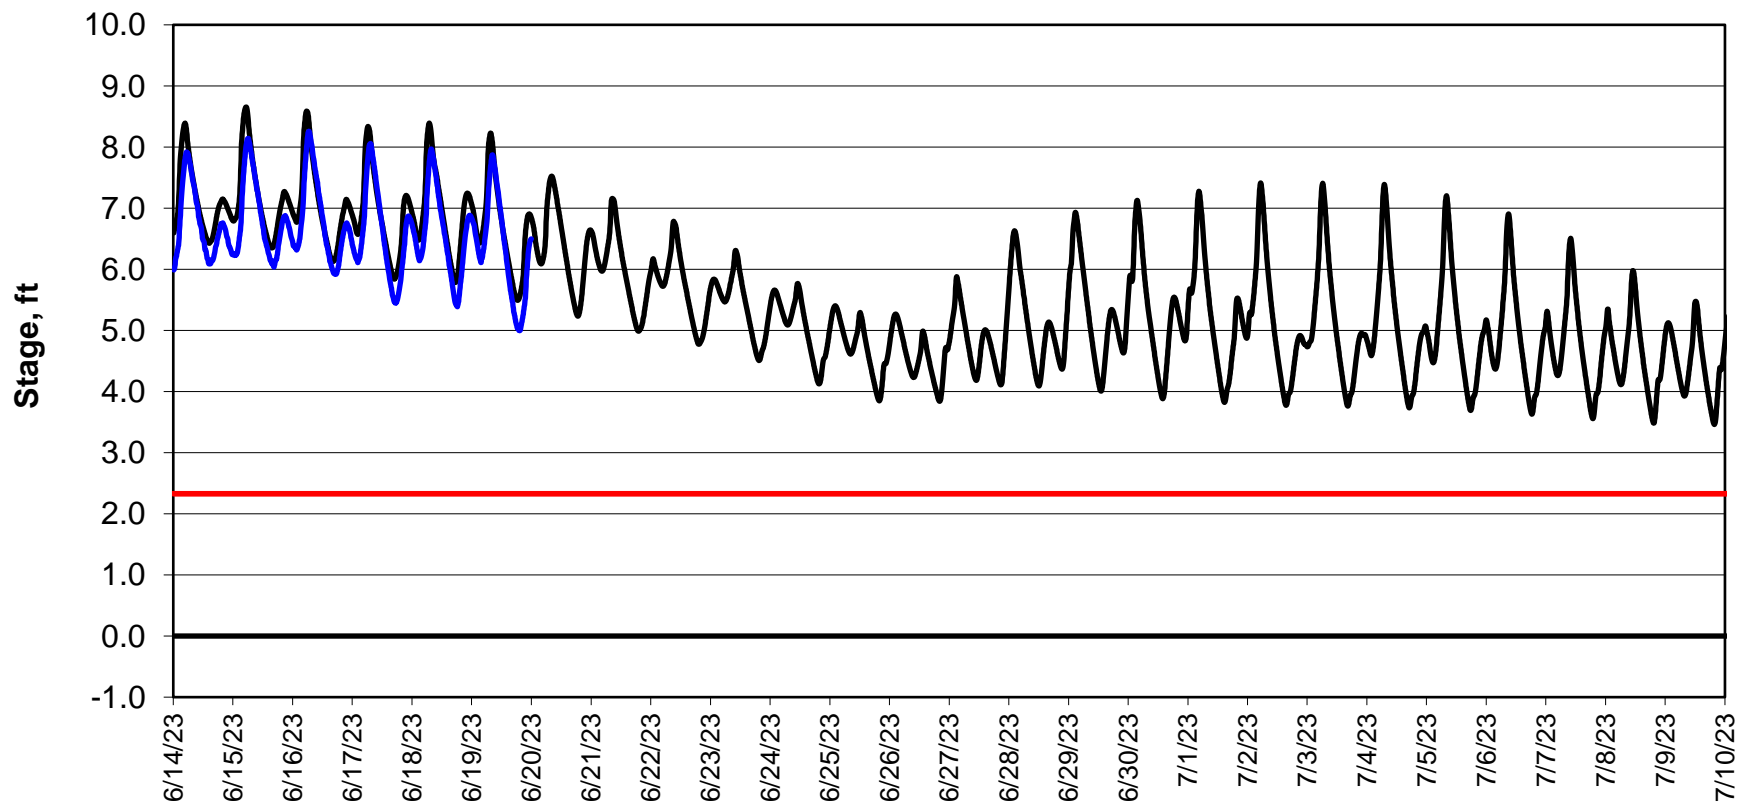

Forecasted Stage @ West of Union Island/Channel 218

Forecasted Stage Middle River @ Howard Road

Simulation Period 6/14/2023 thru 7/10/2023

Forecasted Stage @ Old River @ Tracy Road

Simulation Period 6/14/2023 thru 7/10/2023

Forecasted Stage @ Doughty Ct/Channel 205

Simulation Period 6/14/2023 thru 7/10/2023

Forecasted Stage @ East End of Grant Line Canal/Channel 204

Simulation Period 6/14/2023 thru 7/10/2023

— Base Case