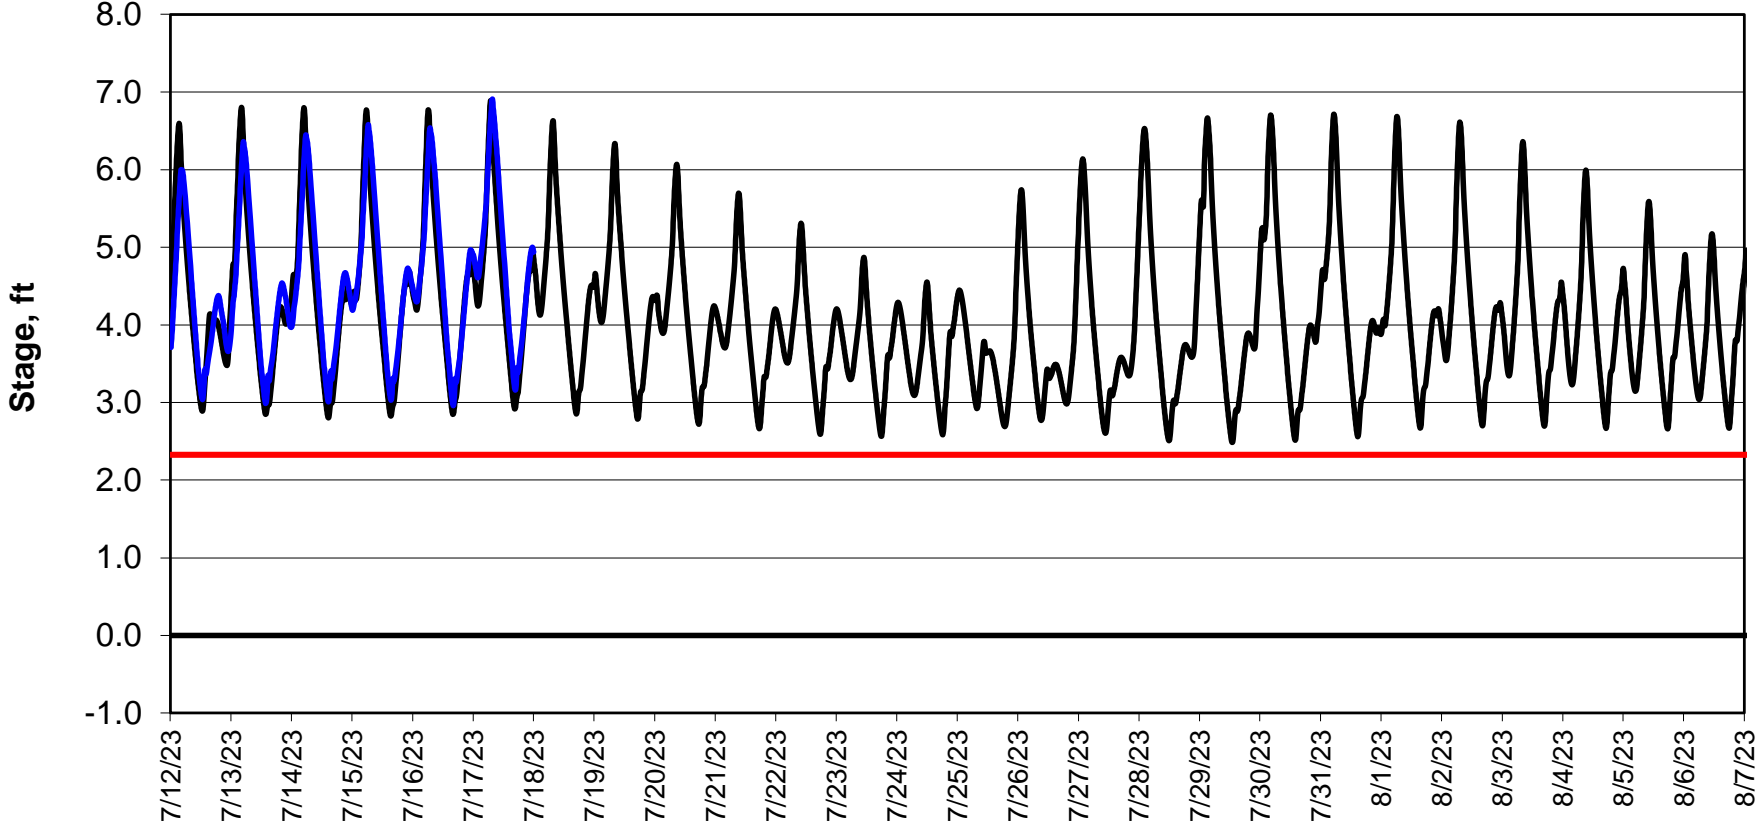

Forecasted Stage @ West of Union Island/Channel 218

Forecasted Stage Middle River @ Howard Road

Simulation Period 7/12/2023 thru 8/7/2023

Forecasted Stage @ Old River @ Tracy Road

Simulation Period 7/12/2023 thru 8/7/2023

Forecasted Stage @ Doughty Ct/Channel 205

Simulation Period 7/12/2023 thru 8/7/2023

Forecasted Stage @ East End of Grant Line Canal/Channel 204

Simulation Period 7/12/2023 thru 8/7/2023

— Base Case