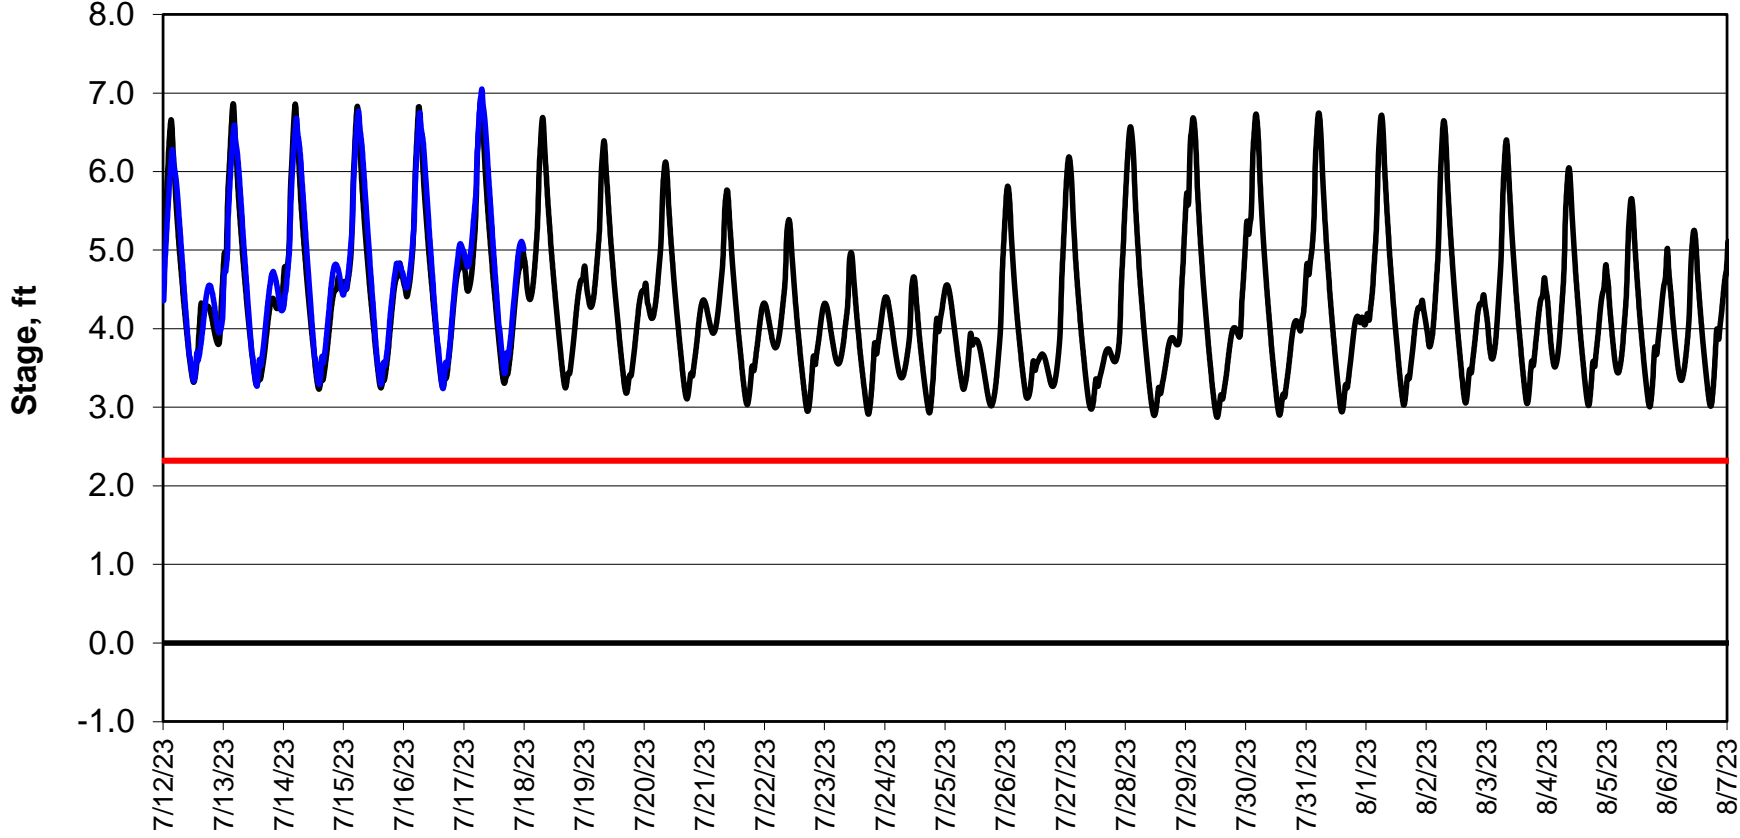

Forecasted Stage @ West of Union Island/Channel 218

Forecasted Stage Middle River @ Howard Road

Simulation Period 7/12/2023 thru 8/7/2023

Forecasted Stage @ Old River @ Tracy Road

Simulation Period 7/12/2023 thru 8/7/2023

Forecasted Stage @ Doughty Ct/Channel 205

Simulation Period 7/12/2023 thru 8/7/2023

Forecasted Stage @ East End of Grant Line Canal/Channel 204

Simulation Period 7/12/2023 thru 8/7/2023

— Base Case