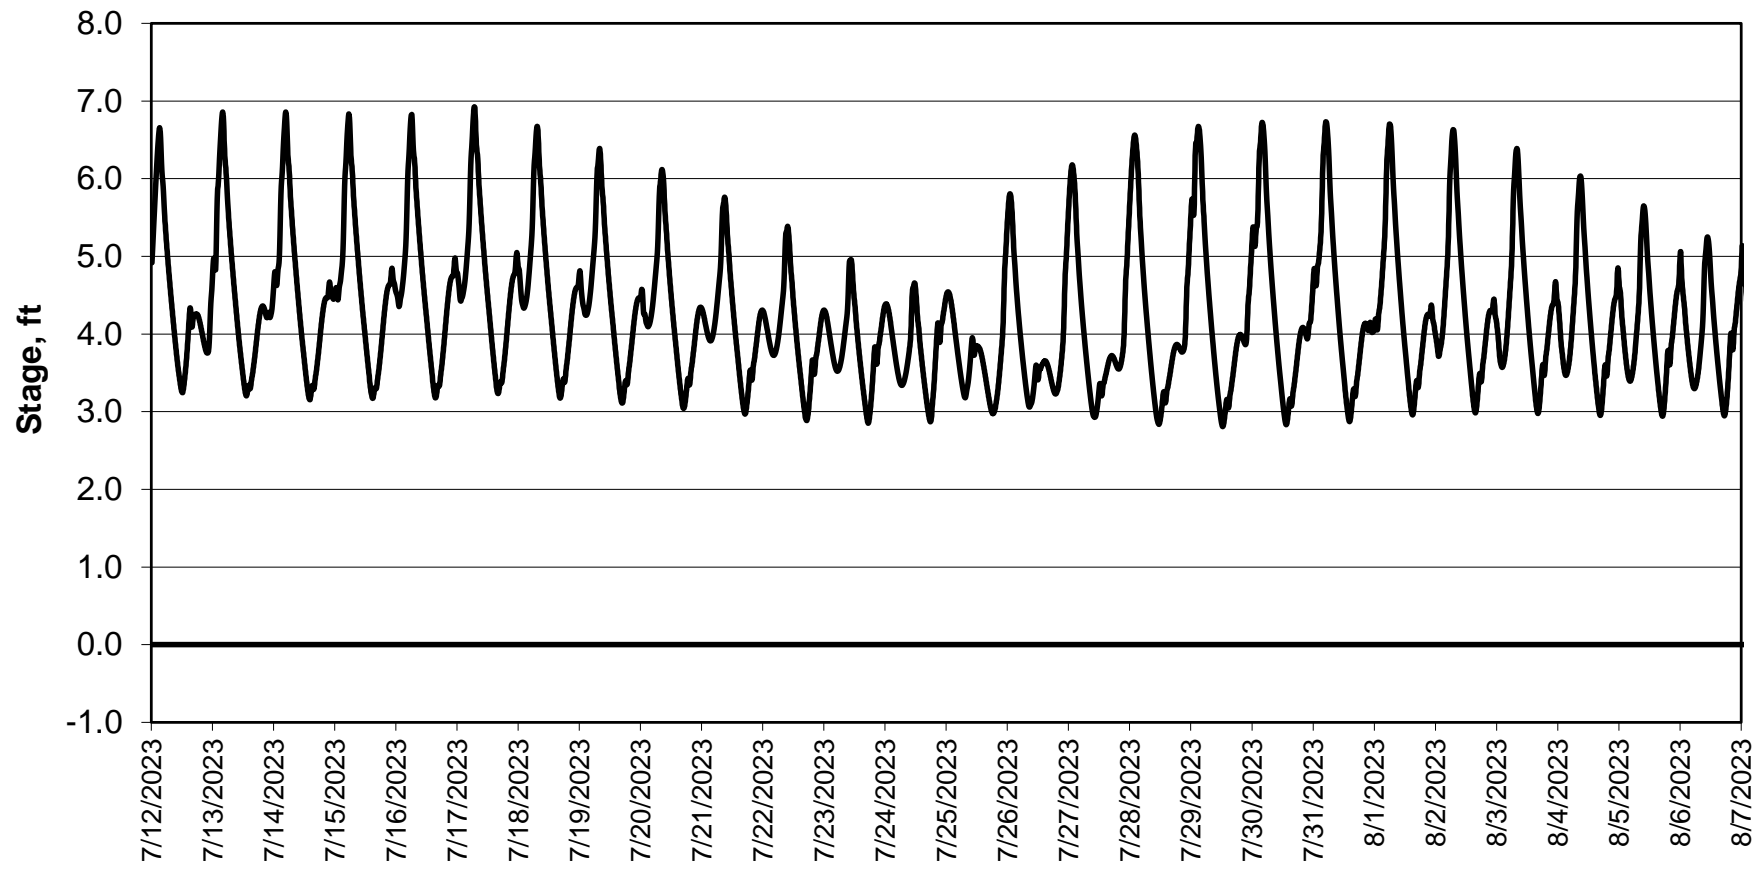

Forecasted Stage @ West of Union Island/Channel 218

Forecasted Stage Middle River @ Howard Road

Simulation Period 7/12/2023 thru 8/7/2023

Forecasted Stage @ Old River @ Tracy Road

Simulation Period 7/12/2023 thru 8/7/2023

Forecasted Stage @ Doughty Ct/Channel 205

Simulation Period 7/12/2023 thru 8/7/2023

Forecasted Stage @ East End of Grant Line Canal/Channel 204

Simulation Period 7/12/2023 thru 8/7/2023

— Base Case