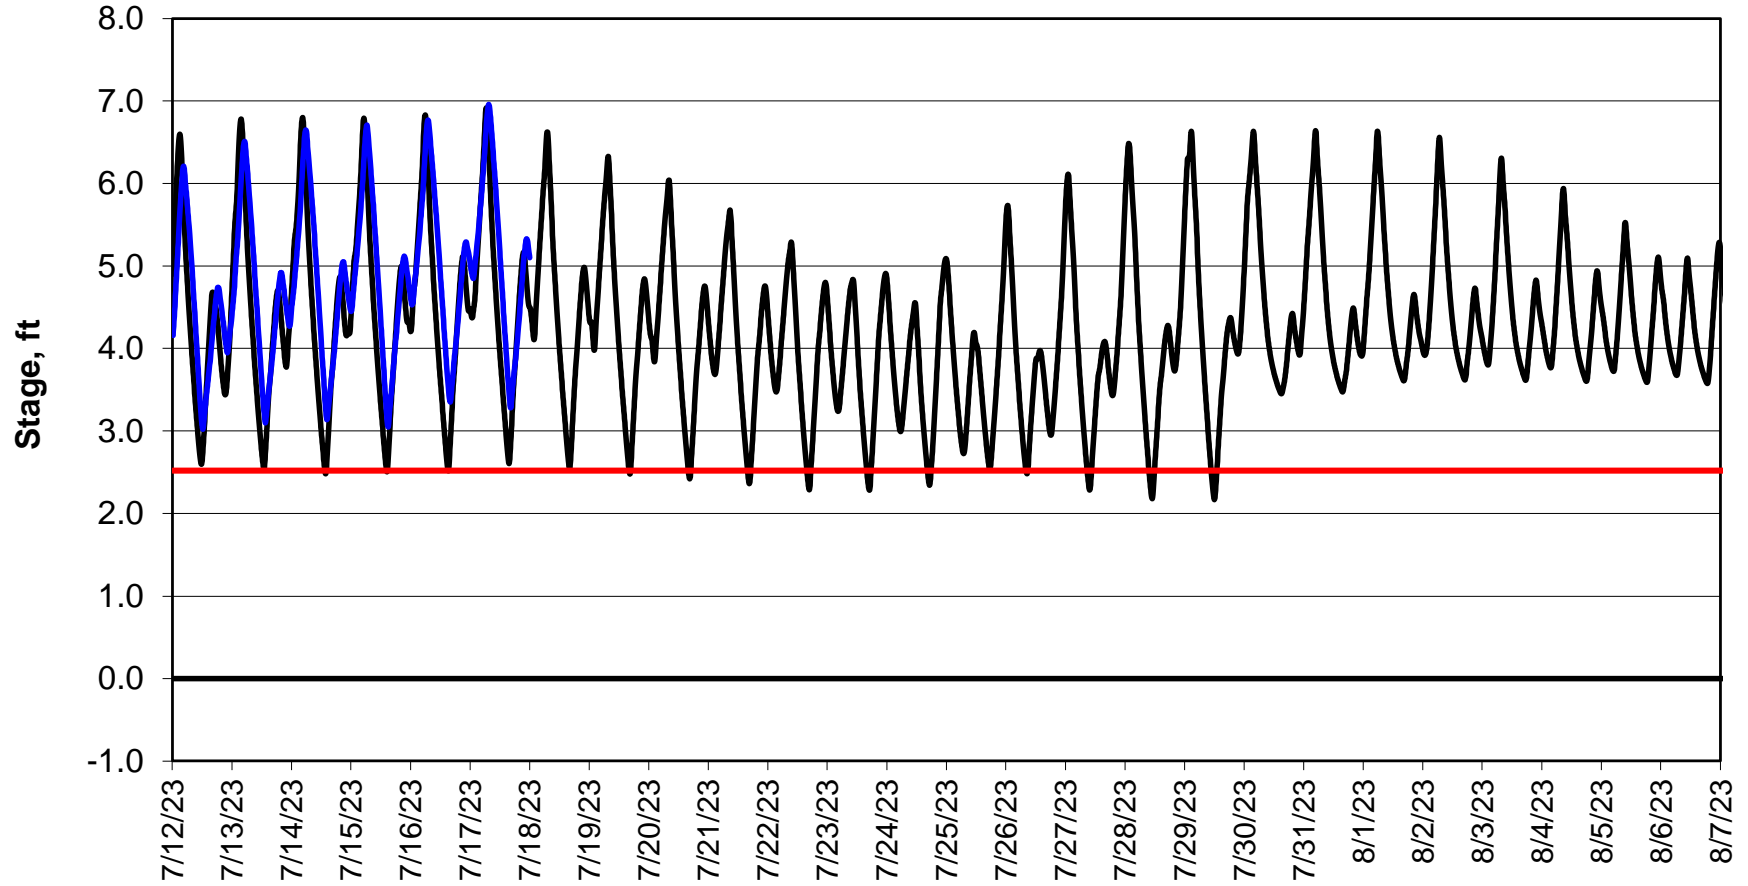

Forecasted Stage @ West of Union Island/Channel 218

Forecasted Stage Middle River @ Howard Road

Simulation Period 7/12/2023 thru 8/7/2023

Forecasted Stage @ Old River @ Tracy Road

Simulation Period 7/12/2023 thru 8/7/2023

Forecasted Stage @ Doughty Ct/Channel 205

Simulation Period 7/12/2023 thru 8/7/2023

Forecasted Stage @ East End of Grant Line Canal/Channel 204

Simulation Period 7/12/2023 thru 8/7/2023

— Base Case