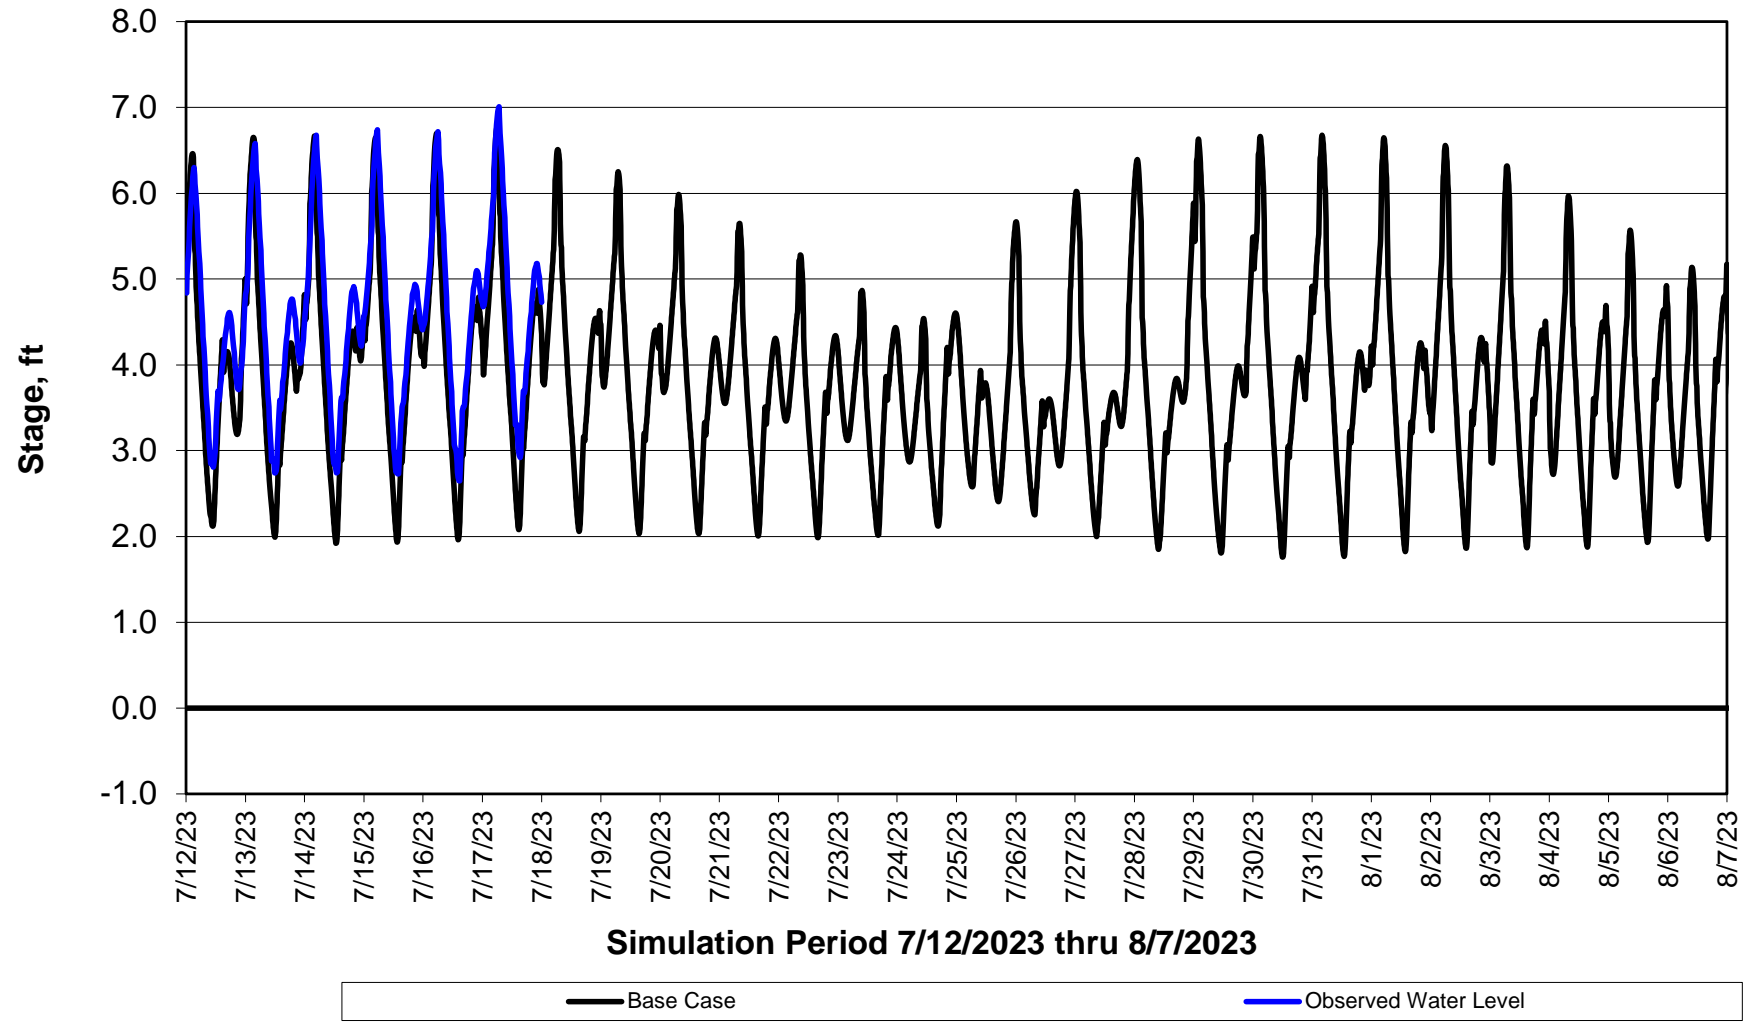

Forecasted Stage @ West of Union Island/Channel 218

Forecasted Stage Middle River @ Howard Road

Simulation Period 7/12/2023 thru 8/7/2023

Forecasted Stage @ Old River @ Tracy Road

Simulation Period 7/12/2023 thru 8/7/2023

Forecasted Stage @ Doughty Ct/Channel 205

Simulation Period 7/12/2023 thru 8/7/2023

Forecasted Stage @ East End of Grant Line Canal/Channel 204

Simulation Period 7/12/2023 thru 8/7/2023

— Base Case