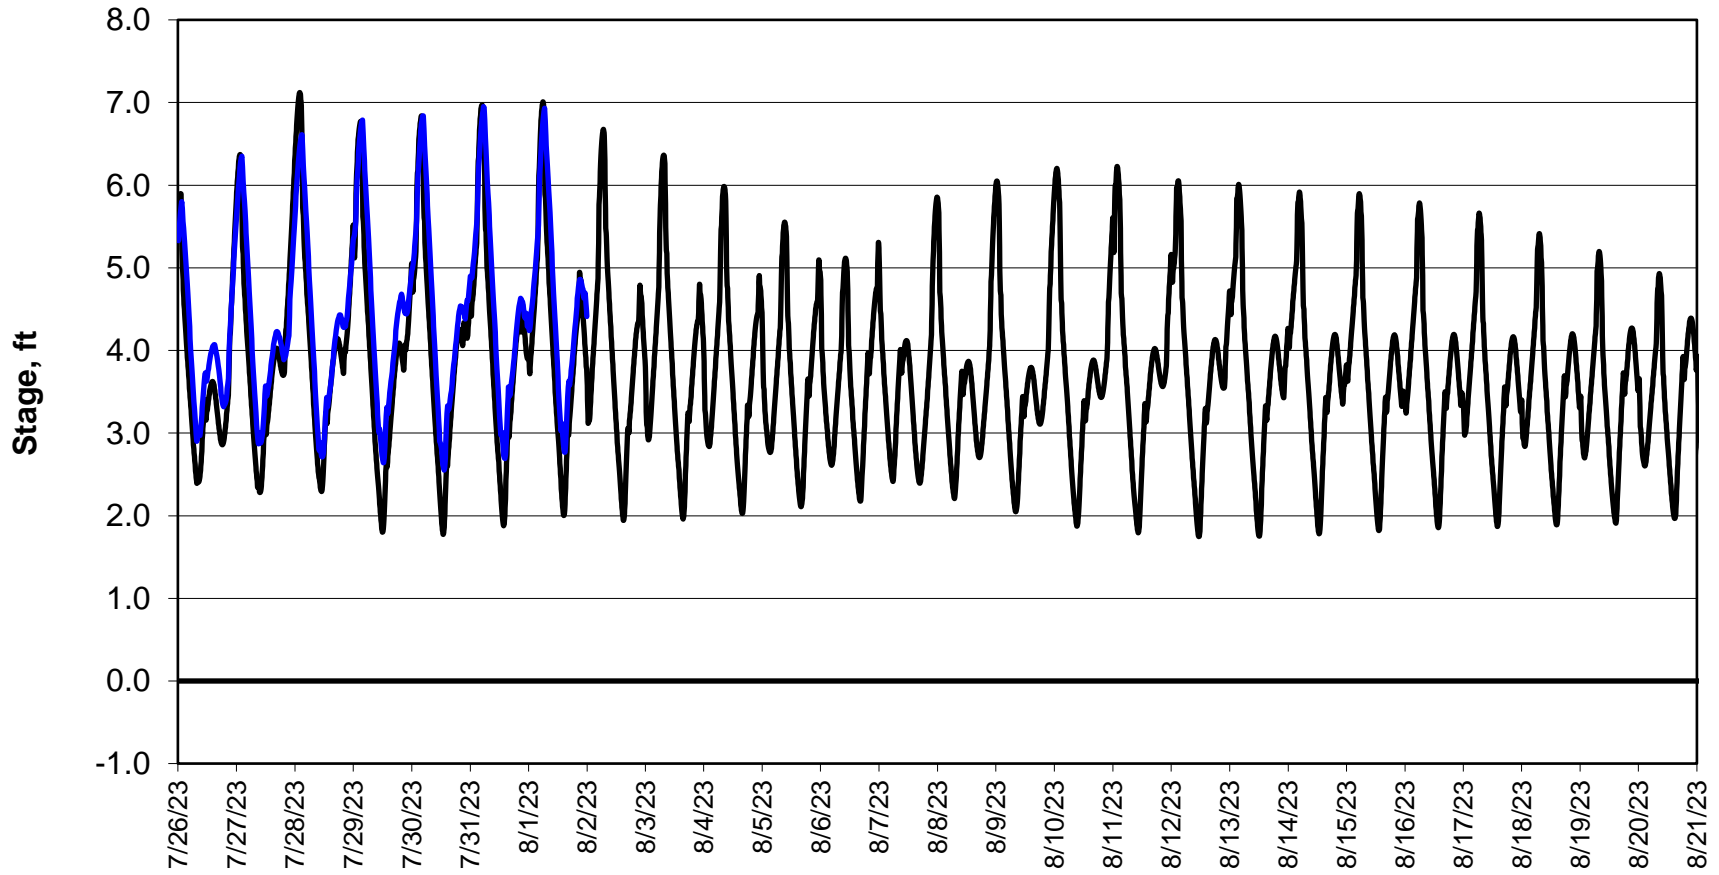

Forecasted Stage @ West of Union Island/Channel 218

Simulation Period 7/26/2023 thru 8/21/2023

Forecasted Stage Middle River @ Howard Road

Simulation Period 7/26/2023 thru 8/21/2023

Forecasted Stage @ Old River @ Tracy Road

Simulation Period 7/26/2023 thru 8/21/2023

Forecasted Stage @ Doughty Ct/Channel 205

Simulation Period 7/26/2023 thru 8/21/2023

Forecasted Stage @ East End of Grant Line Canal/Channel 204

Simulation Period 7/26/2023 thru 8/21/2023