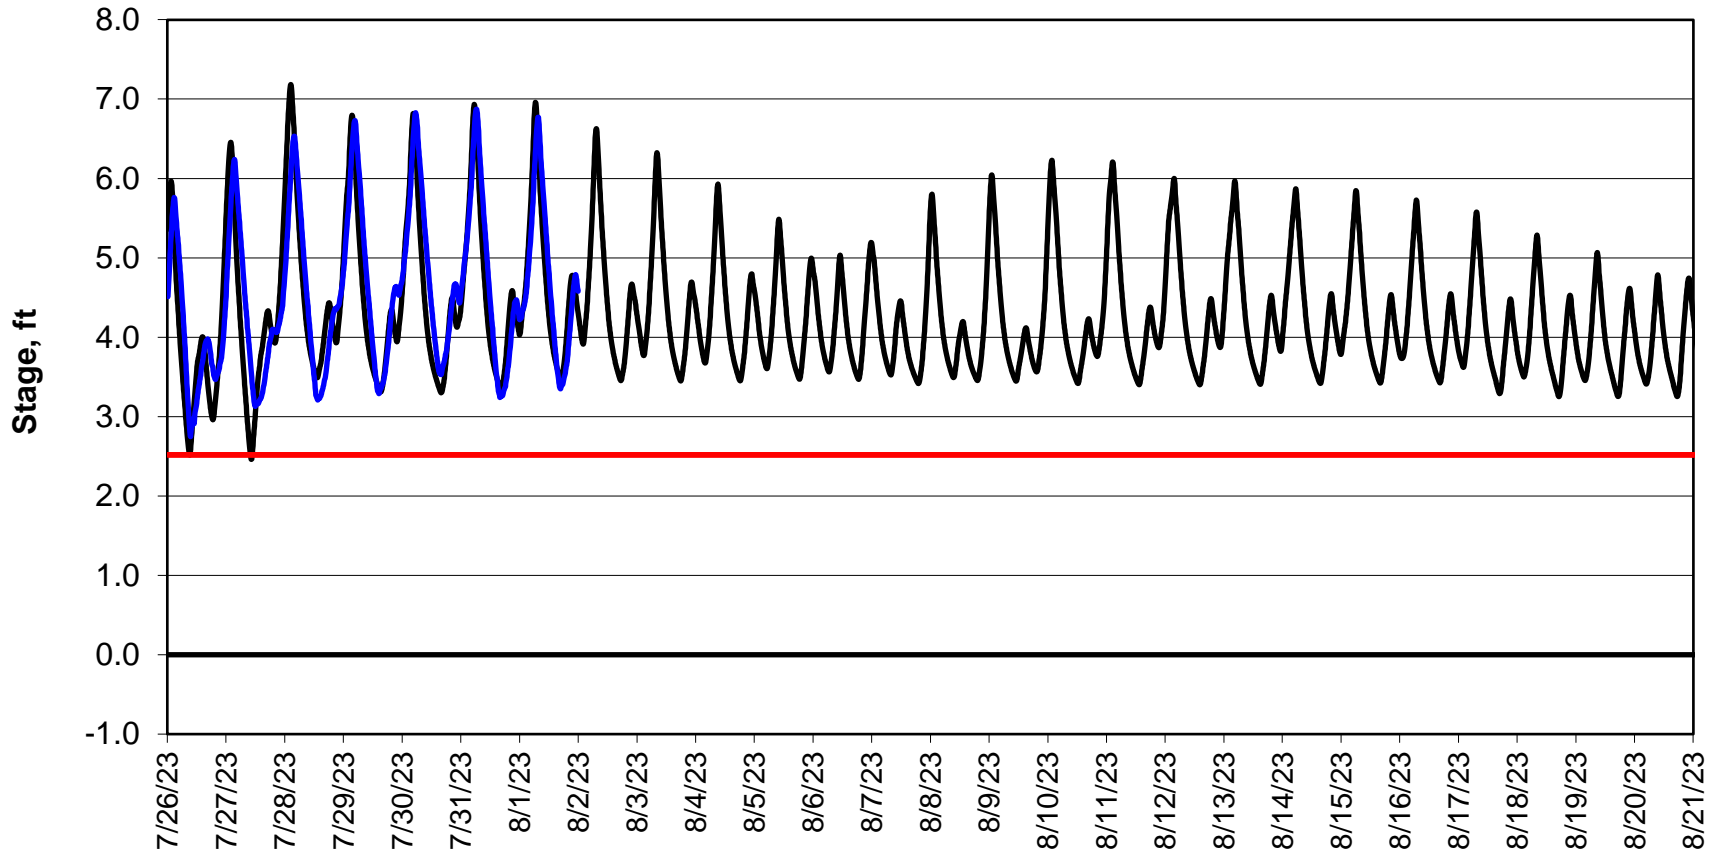

Forecasted Stage @ West of Union Island/Channel 218

Simulation Period 7/26/2023 thru 8/21/2023

Forecasted Stage Middle River @ Howard Road

Simulation Period 7/26/2023 thru 8/21/2023

Forecasted Stage @ Old River @ Tracy Road

Simulation Period 7/26/2023 thru 8/21/2023

Forecasted Stage @ Doughty Ct/Channel 205

Simulation Period 7/26/2023 thru 8/21/2023

Forecasted Stage @ East End of Grant Line Canal/Channel 204

Simulation Period 7/26/2023 thru 8/21/2023