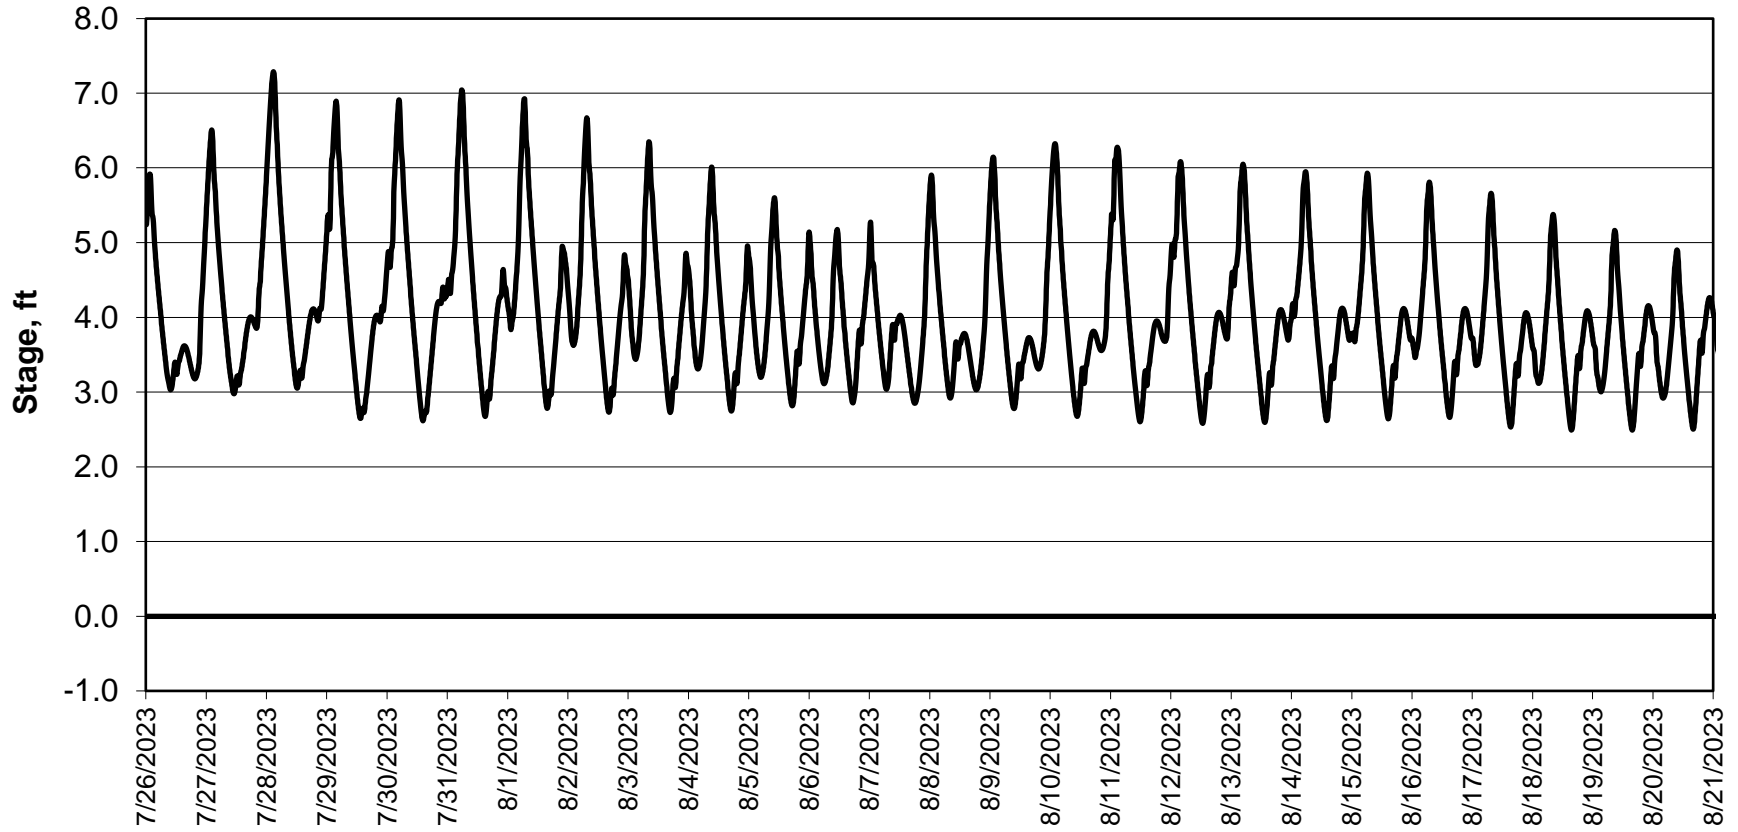

Simulation Period 7/26/2023 thru 8/21/2023

Forecasted Stage @ Doughty Ct/Channel 205

Simulation Period 7/26/2023 thru 8/21/2023

Forecasted Stage @ East End of Grant Line Canal/Channel 204

Simulation Period 7/26/2023 thru 8/21/2023