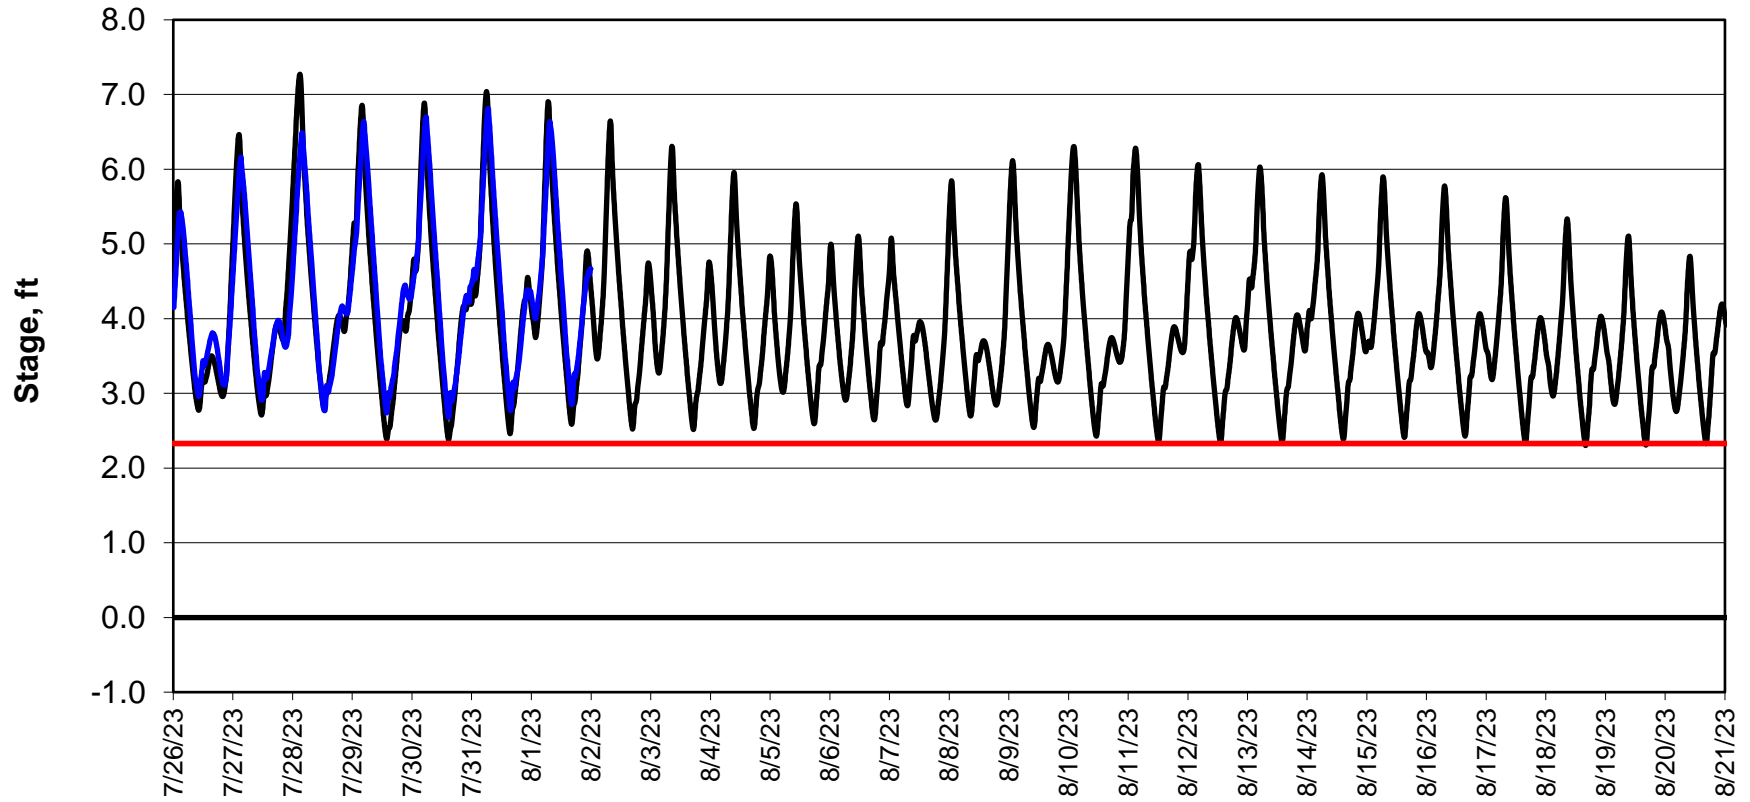

Forecasted Stage @ West of Union Island/Channel 218

Simulation Period 7/26/2023 thru 8/21/2023

Forecasted Stage Middle River @ Howard Road

Simulation Period 7/26/2023 thru 8/21/2023

Forecasted Stage @ Old River @ Tracy Road

Simulation Period 7/26/2023 thru 8/21/2023

Forecasted Stage @ Doughty Ct/Channel 205

Simulation Period 7/26/2023 thru 8/21/2023

Forecasted Stage @ East End of Grant Line Canal/Channel 204

Simulation Period 7/26/2023 thru 8/21/2023