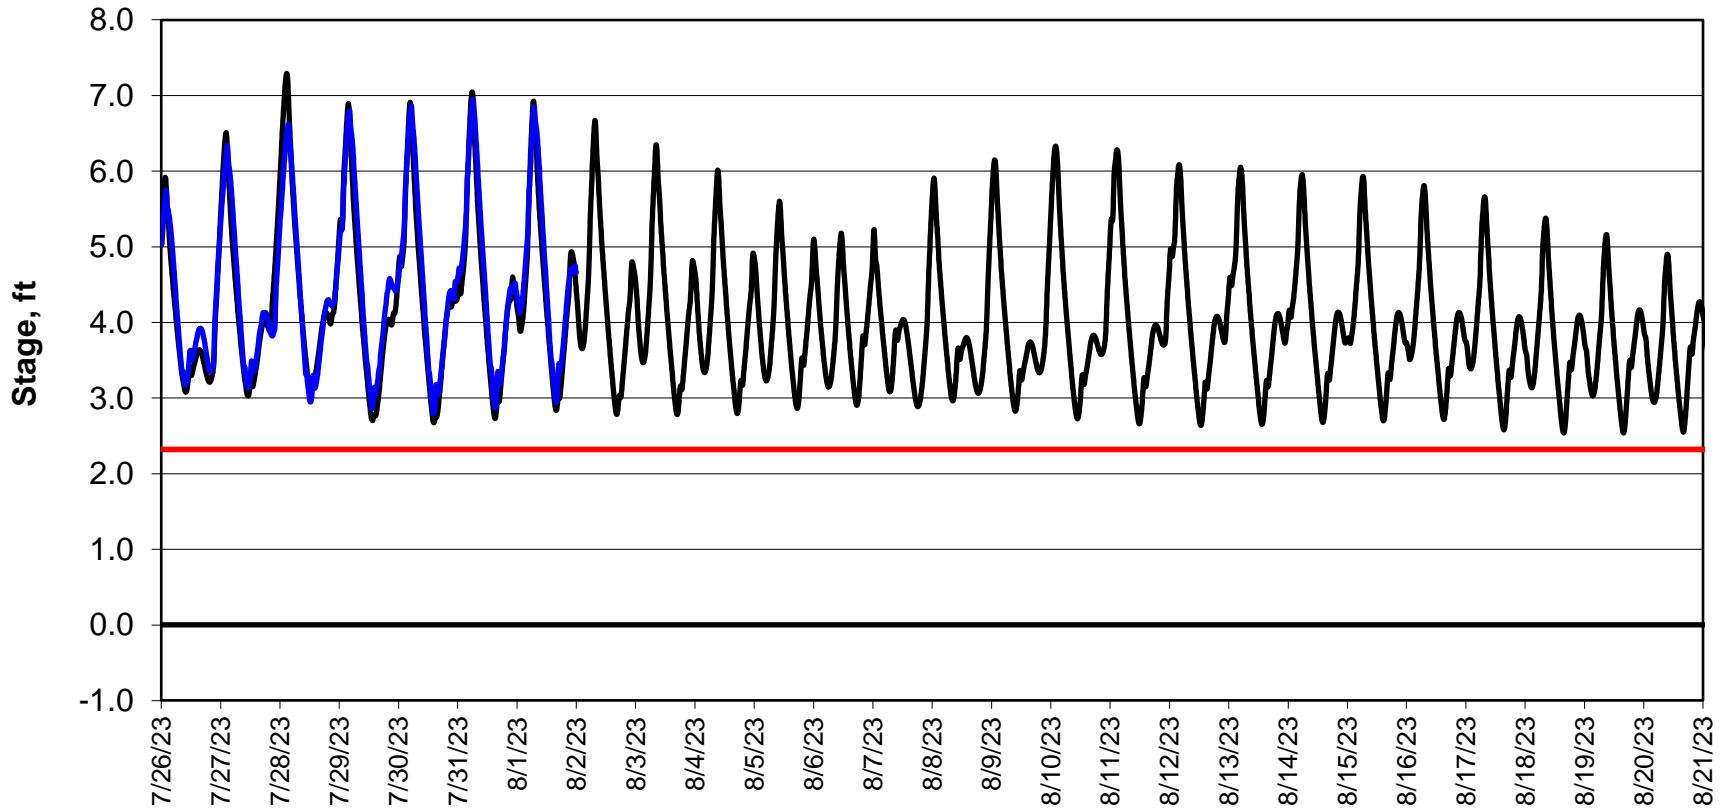

Forecasted Stage @ West of Union Island/Channel 218

Simulation Period 7/26/2023 thru 8/21/2023

Forecasted Stage Middle River @ Howard Road

Simulation Period 7/26/2023 thru 8/21/2023

Forecasted Stage @ Old River @ Tracy Road

Simulation Period 7/26/2023 thru 8/21/2023

Forecasted Stage @ Doughty Ct/Channel 205

Simulation Period 7/26/2023 thru 8/21/2023

Forecasted Stage @ East End of Grant Line Canal/Channel 204

Simulation Period 7/26/2023 thru 8/21/2023