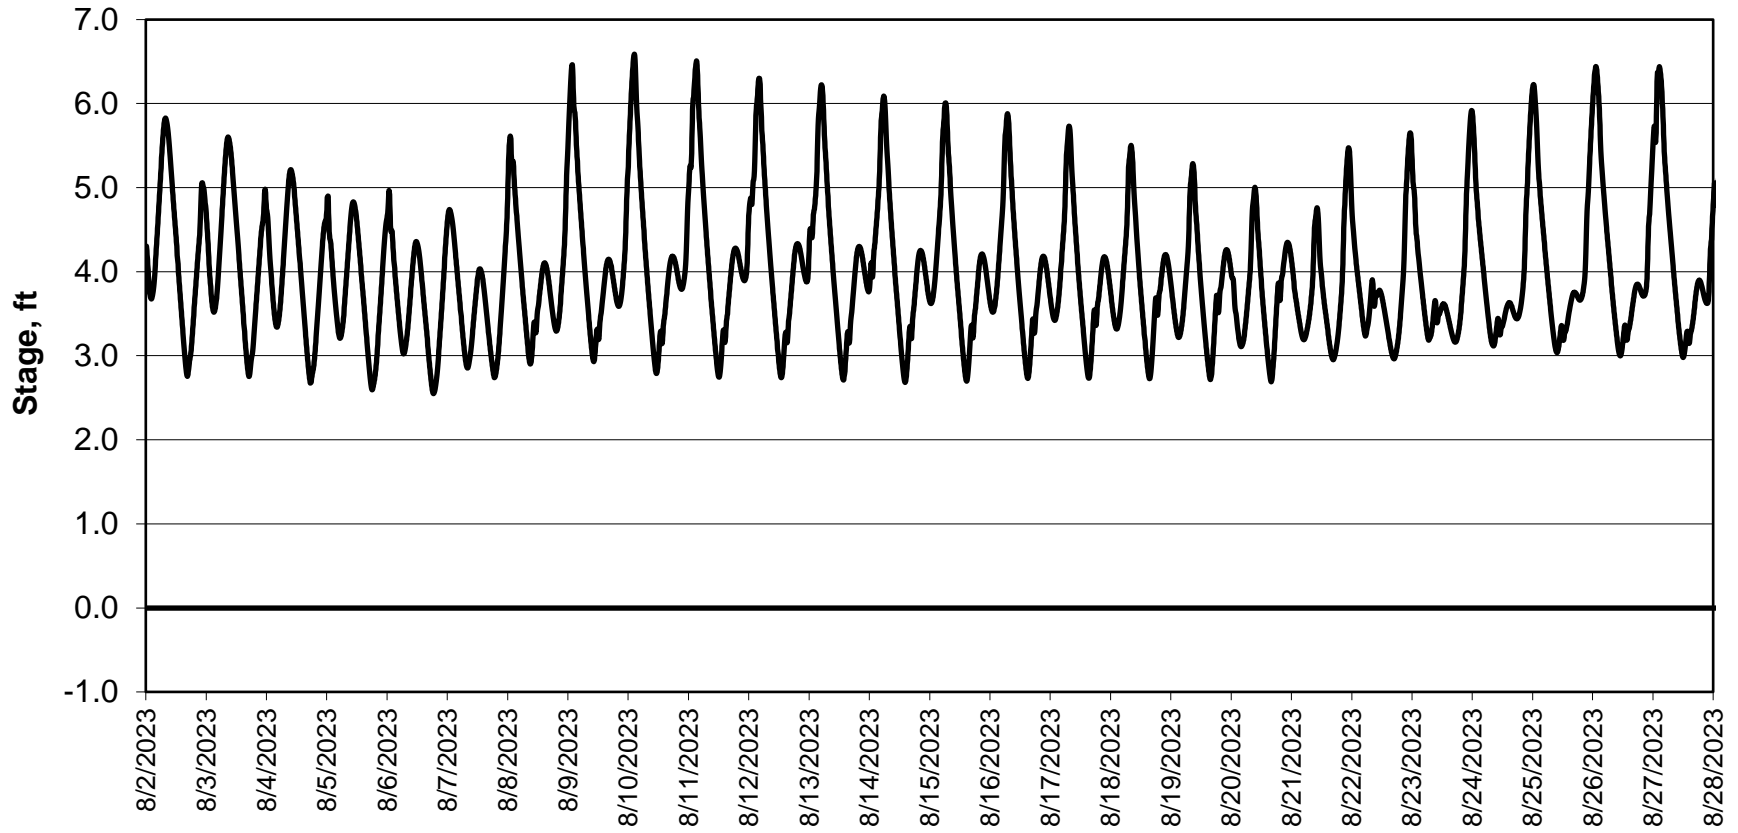

Simulation Period 8/2/2023 thru 8/28/2023

Forecasted Stage @ Doughty Ct/Channel 205

Simulation Period 8/2/2023 thru 8/28/2023

Forecasted Stage @ East End of Grant Line Canal/Channel 204

Simulation Period 8/2/2023 thru 8/28/2023