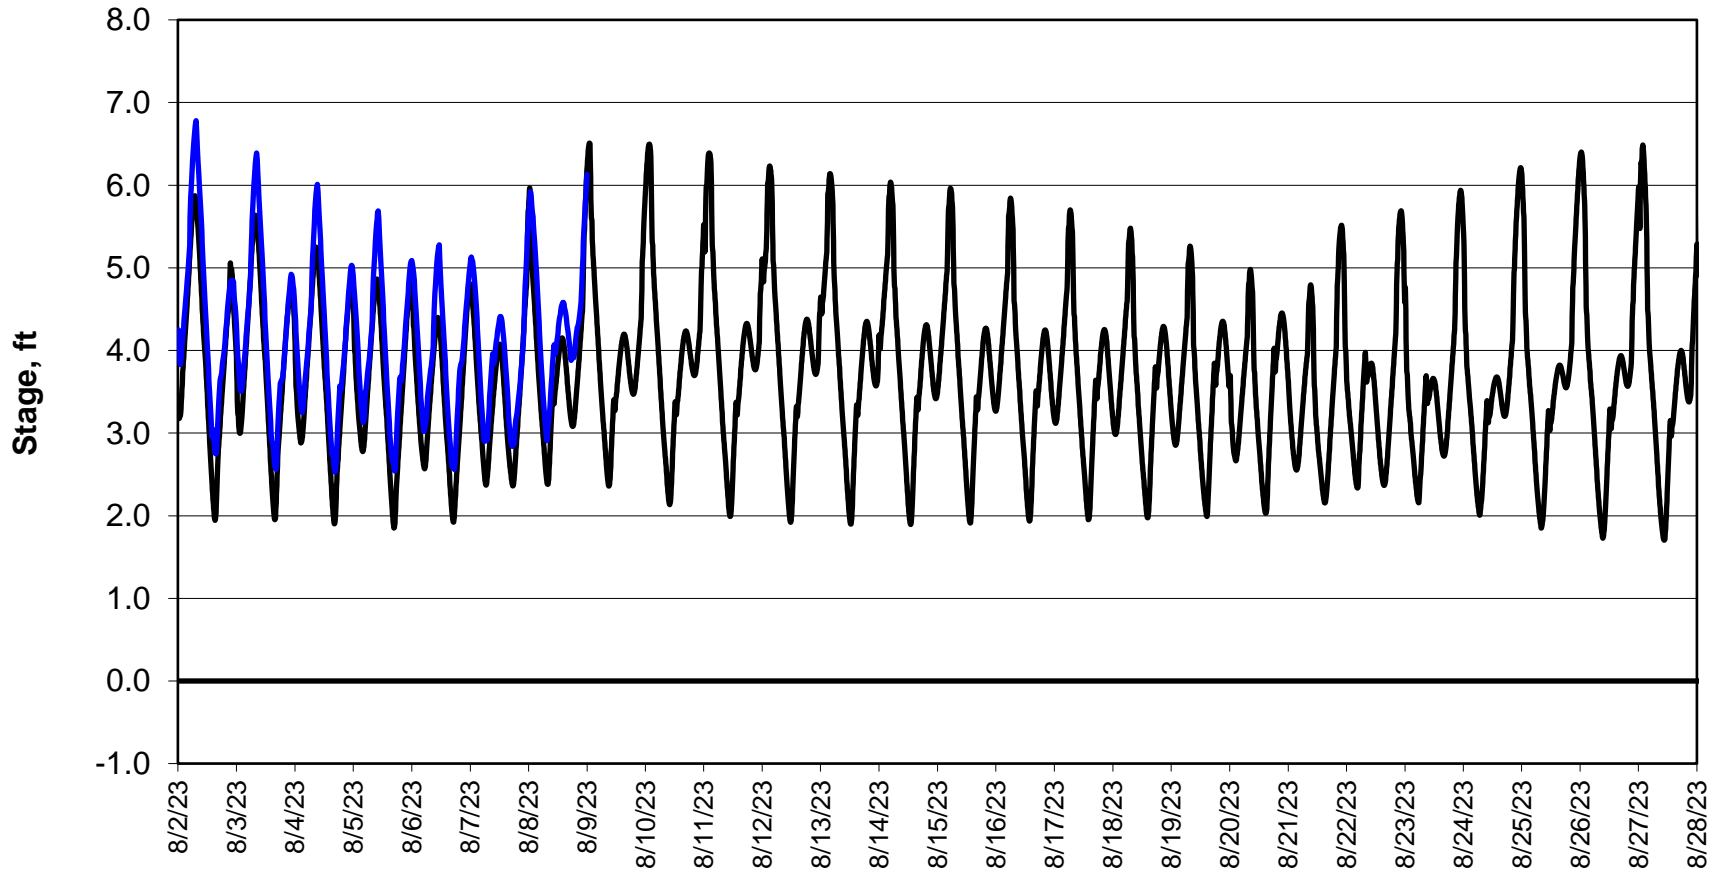

Forecasted Stage @ West of Union Island/Channel 218

Simulation Period 8/2/2023 thru 8/28/2023

Forecasted Stage Middle River @ Howard Road

Simulation Period 8/2/2023 thru 8/28/2023

Forecasted Stage @ Old River @ Tracy Road

Simulation Period 8/2/2023 thru 8/28/2023

Forecasted Stage @ Doughty Ct/Channel 205

Simulation Period 8/2/2023 thru 8/28/2023

Forecasted Stage @ East End of Grant Line Canal/Channel 204

Simulation Period 8/2/2023 thru 8/28/2023