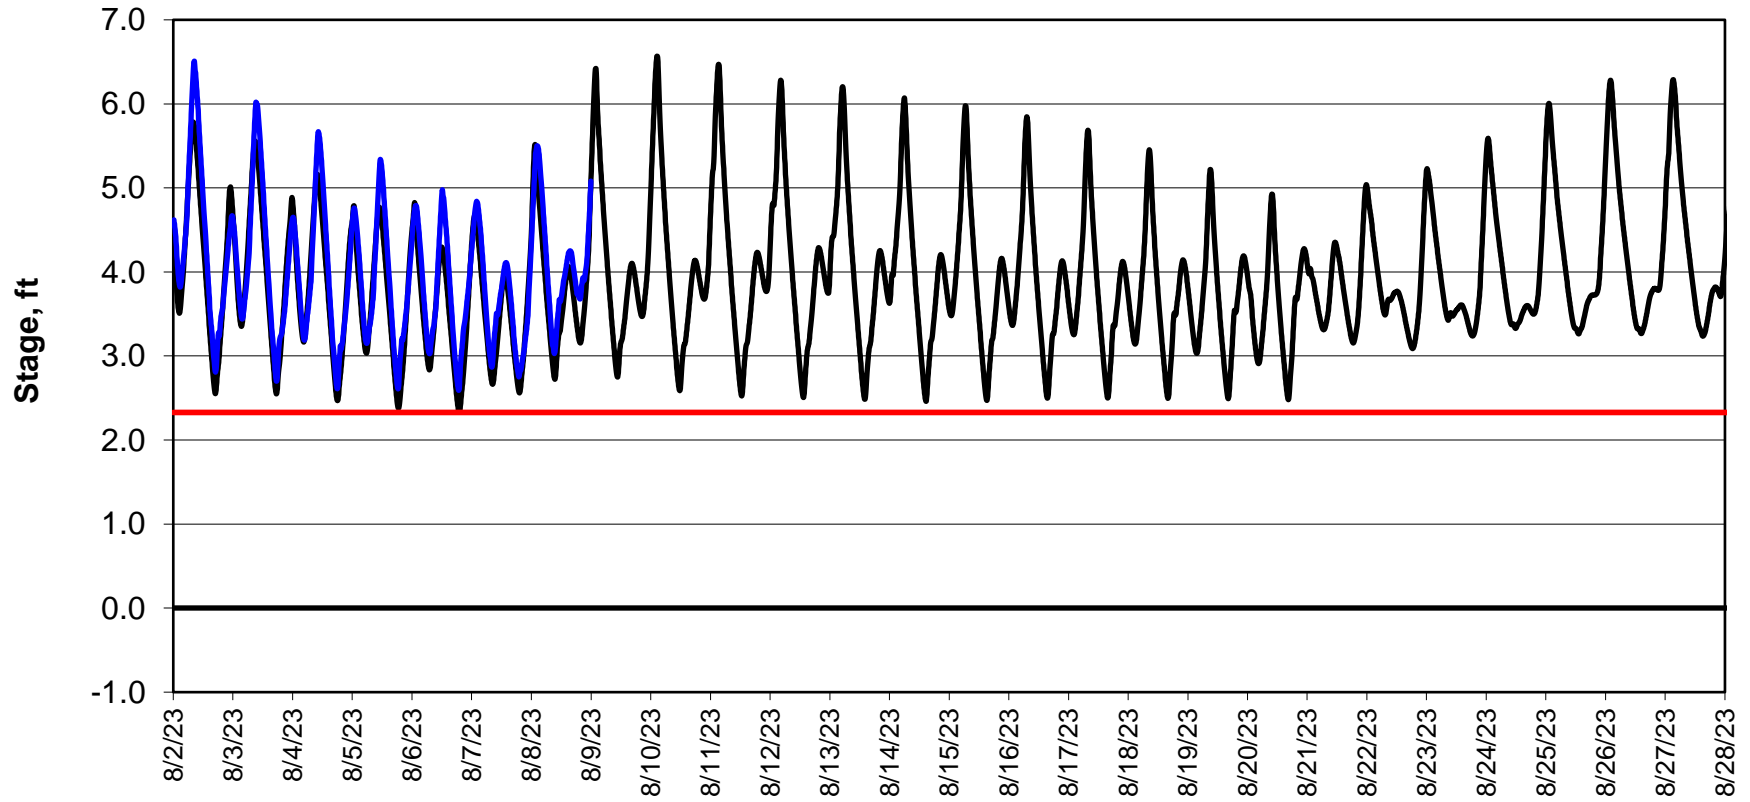

Forecasted Stage @ West of Union Island/Channel 218

Simulation Period 8/2/2023 thru 8/28/2023

Forecasted Stage Middle River @ Howard Road

Simulation Period 8/2/2023 thru 8/28/2023

Forecasted Stage @ Old River @ Tracy Road

Simulation Period 8/2/2023 thru 8/28/2023

Forecasted Stage @ Doughty Ct/Channel 205

Simulation Period 8/2/2023 thru 8/28/2023

Forecasted Stage @ East End of Grant Line Canal/Channel 204

Simulation Period 8/2/2023 thru 8/28/2023