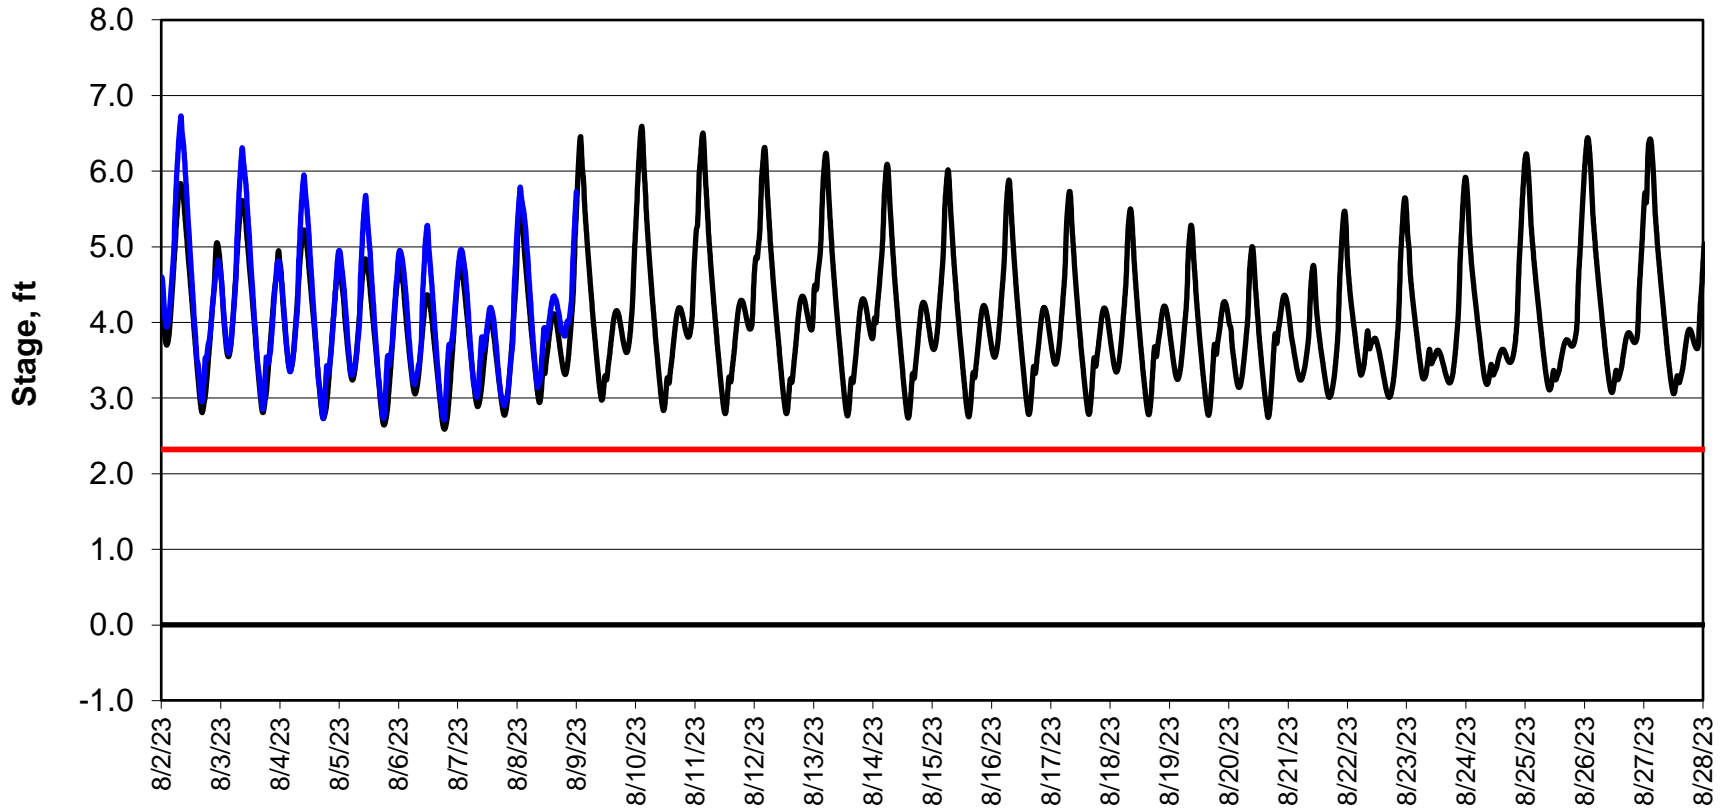

Forecasted Stage @ West of Union Island/Channel 218

Simulation Period 8/2/2023 thru 8/28/2023

Forecasted Stage Middle River @ Howard Road

Simulation Period 8/2/2023 thru 8/28/2023

Forecasted Stage @ Old River @ Tracy Road

Simulation Period 8/2/2023 thru 8/28/2023

Forecasted Stage @ Doughty Ct/Channel 205

Simulation Period 8/2/2023 thru 8/28/2023

Forecasted Stage @ East End of Grant Line Canal/Channel 204

Simulation Period 8/2/2023 thru 8/28/2023