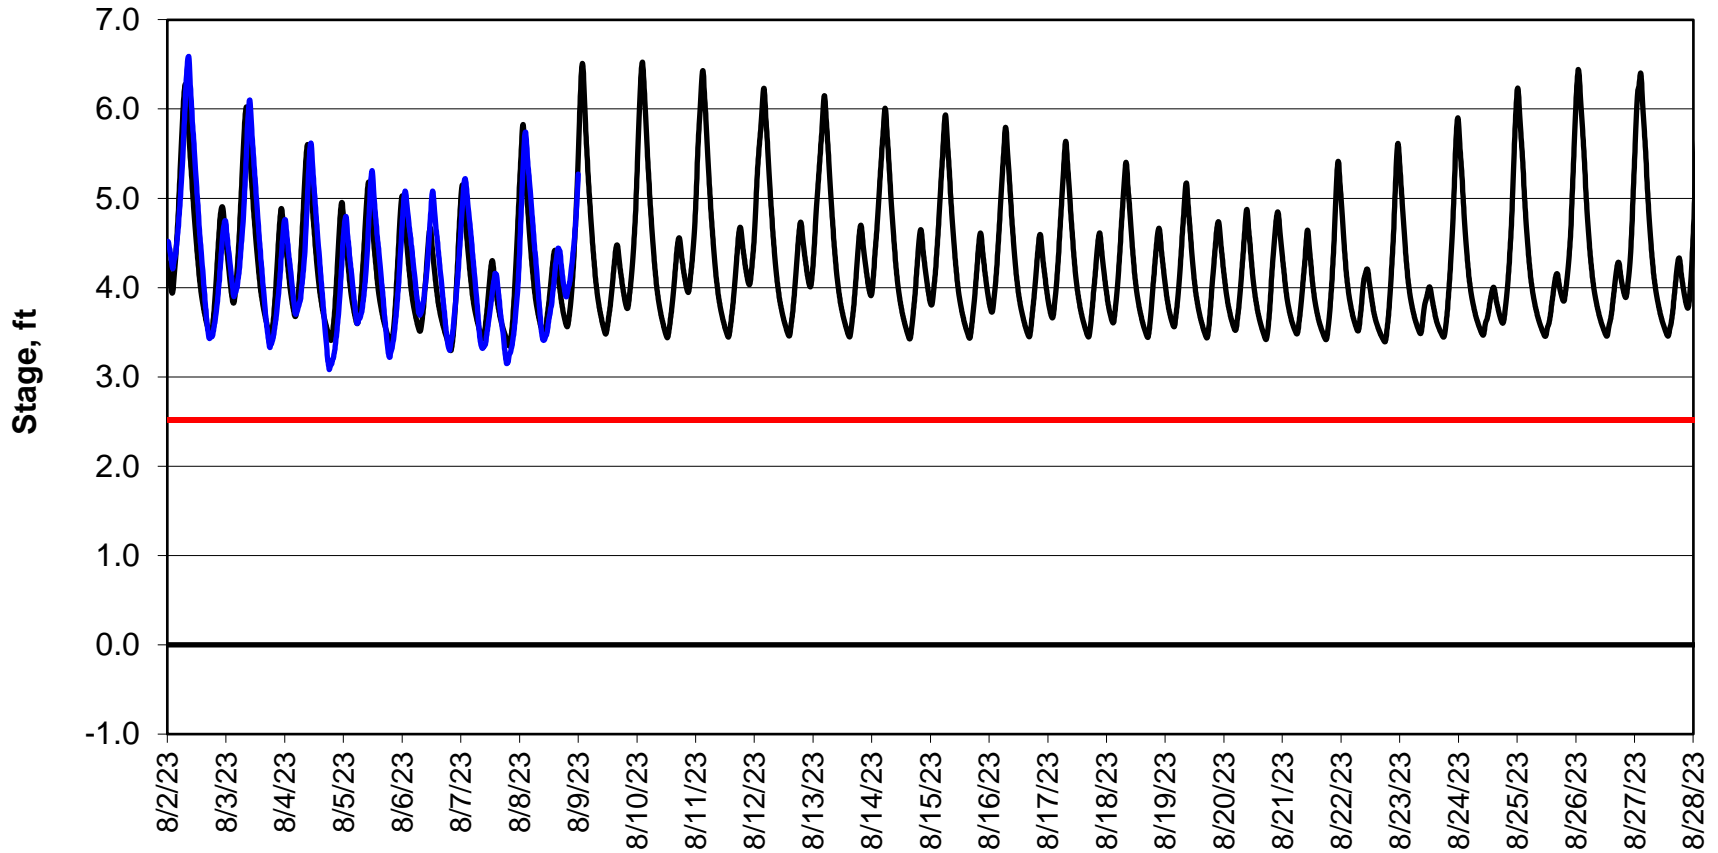

Forecasted Stage @ West of Union Island/Channel 218

Simulation Period 8/2/2023 thru 8/28/2023

Forecasted Stage Middle River @ Howard Road

Simulation Period 8/2/2023 thru 8/28/2023

Forecasted Stage @ Old River @ Tracy Road

Simulation Period 8/2/2023 thru 8/28/2023

Forecasted Stage @ Doughty Ct/Channel 205

Simulation Period 8/2/2023 thru 8/28/2023

Forecasted Stage @ East End of Grant Line Canal/Channel 204

Simulation Period 8/2/2023 thru 8/28/2023