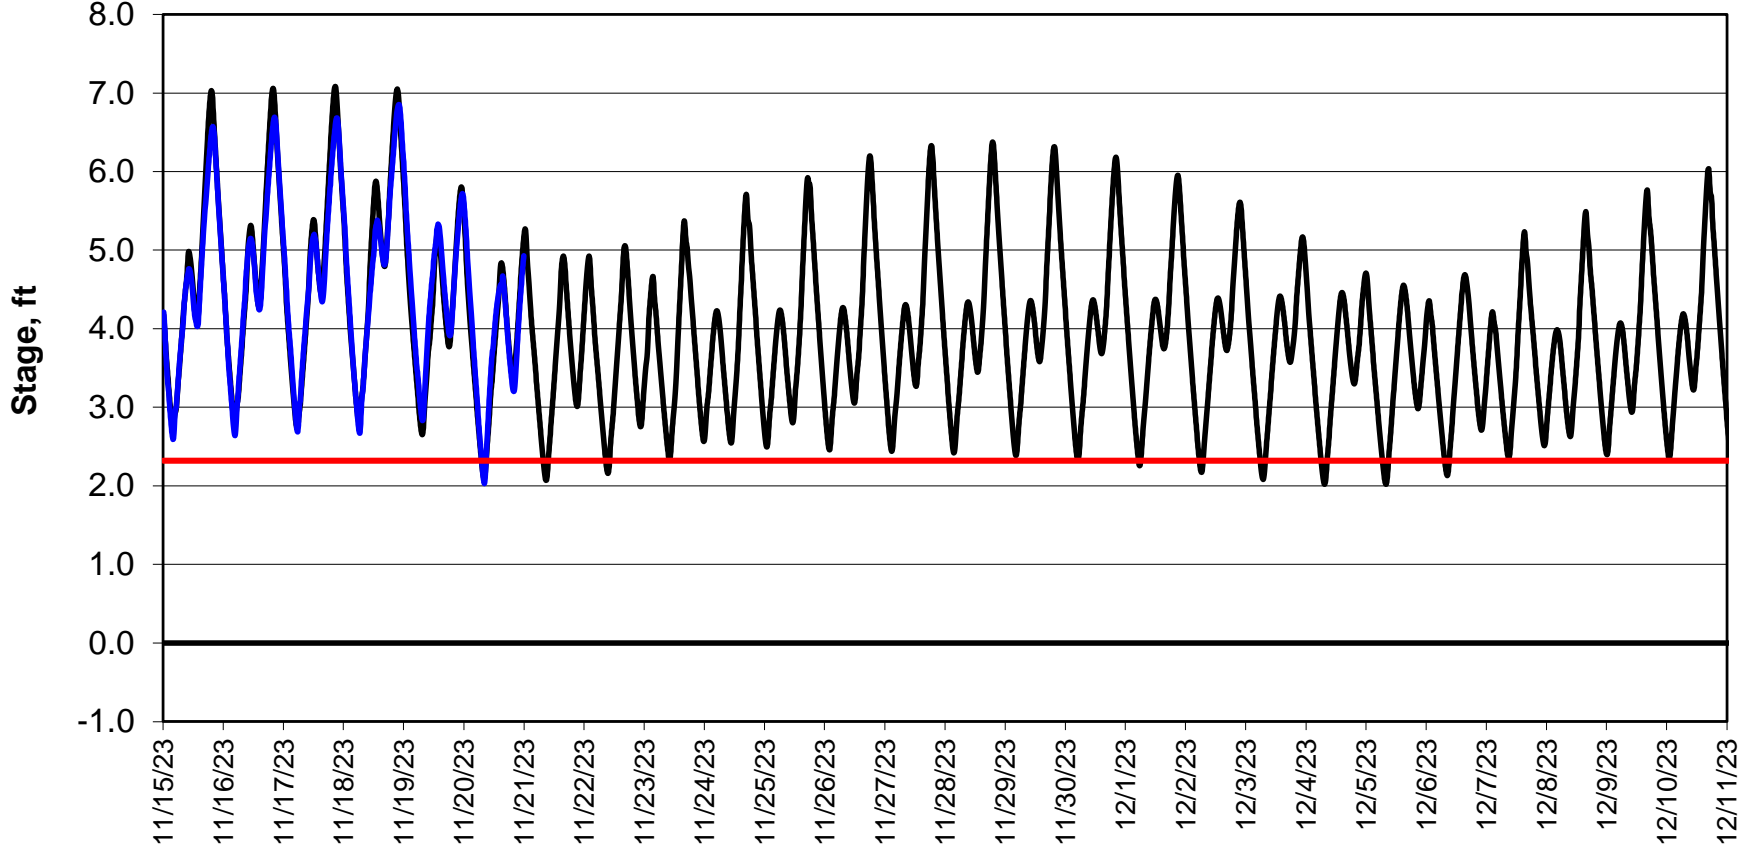

Forecasted Stage @ West of Union Island/Channel 218

Forecasted Stage Middle River @ Howard Road

Simulation Period 11/15/2023 thru 12/11/2023

Forecasted Stage @ Old River @ Tracy Road

Simulation Period 11/15/2023 thru 12/11/2023

Forecasted Stage @ Doughty Ct/Channel 205

Simulation Period 11/15/2023 thru 12/11/2023

Forecasted Stage @ East End of Grant Line Canal/Channel 204

Simulation Period 11/15/2023 thru 12/11/2023

— Base Case