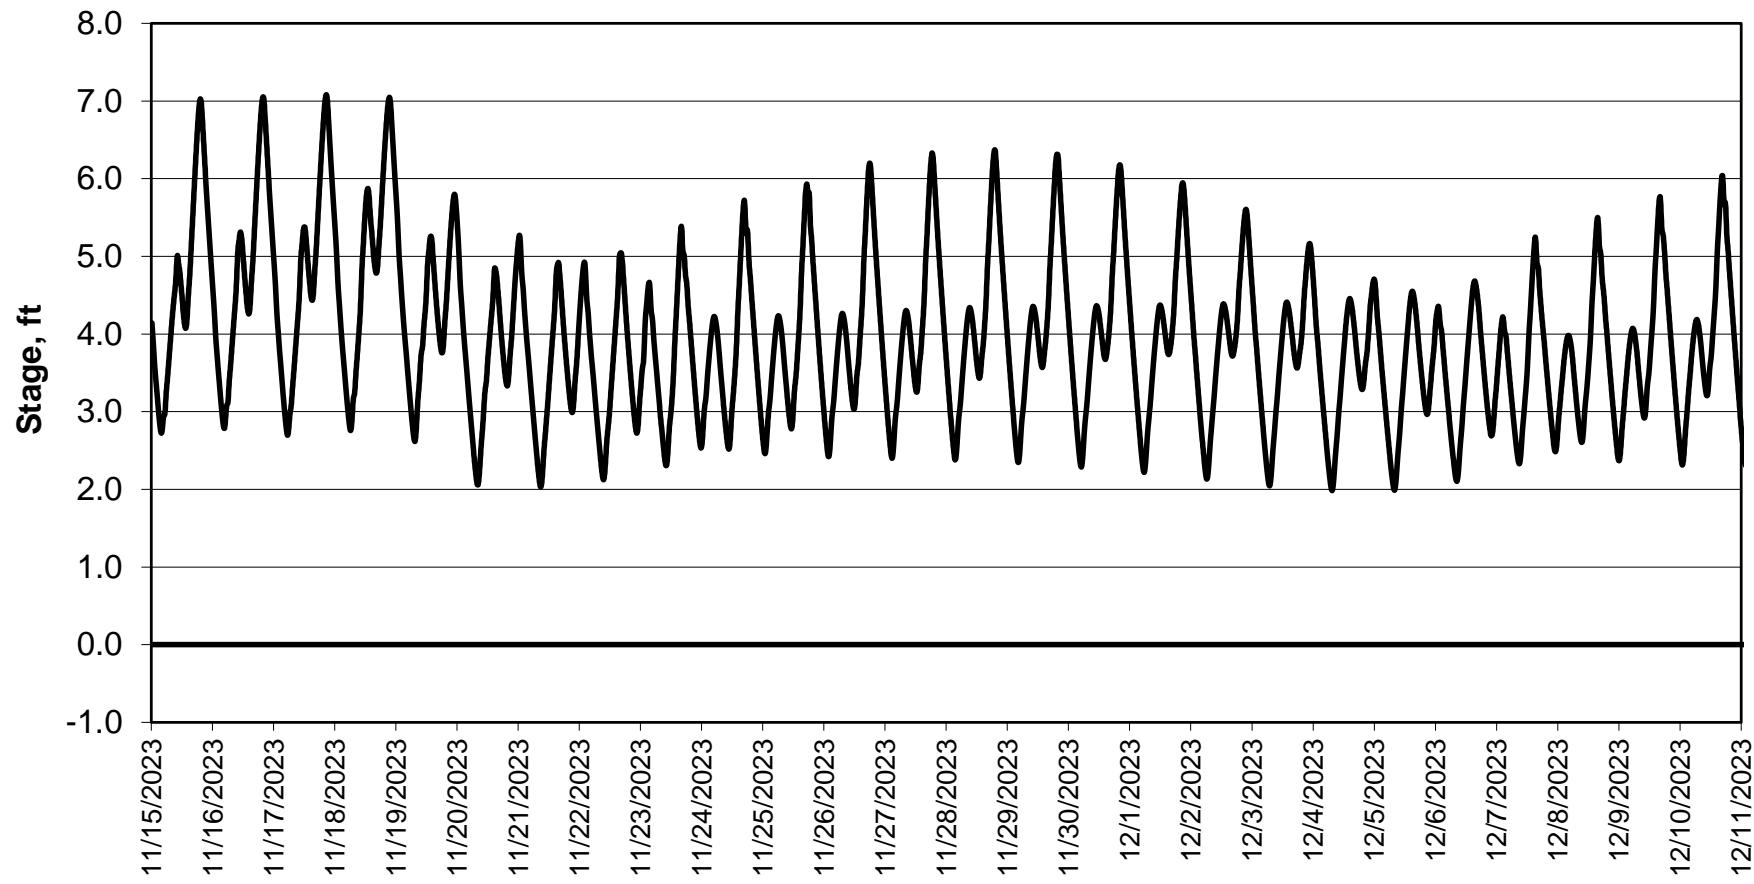

Forecasted Stage @ West of Union Island/Channel 218

Forecasted Stage Middle River @ Howard Road

Simulation Period 11/15/2023 thru 12/11/2023

Forecasted Stage @ Old River @ Tracy Road

Simulation Period 11/15/2023 thru 12/11/2023

Forecasted Stage @ Doughty Ct/Channel 205

Simulation Period 11/15/2023 thru 12/11/2023

Forecasted Stage @ East End of Grant Line Canal/Channel 204

Simulation Period 11/15/2023 thru 12/11/2023

— Base Case