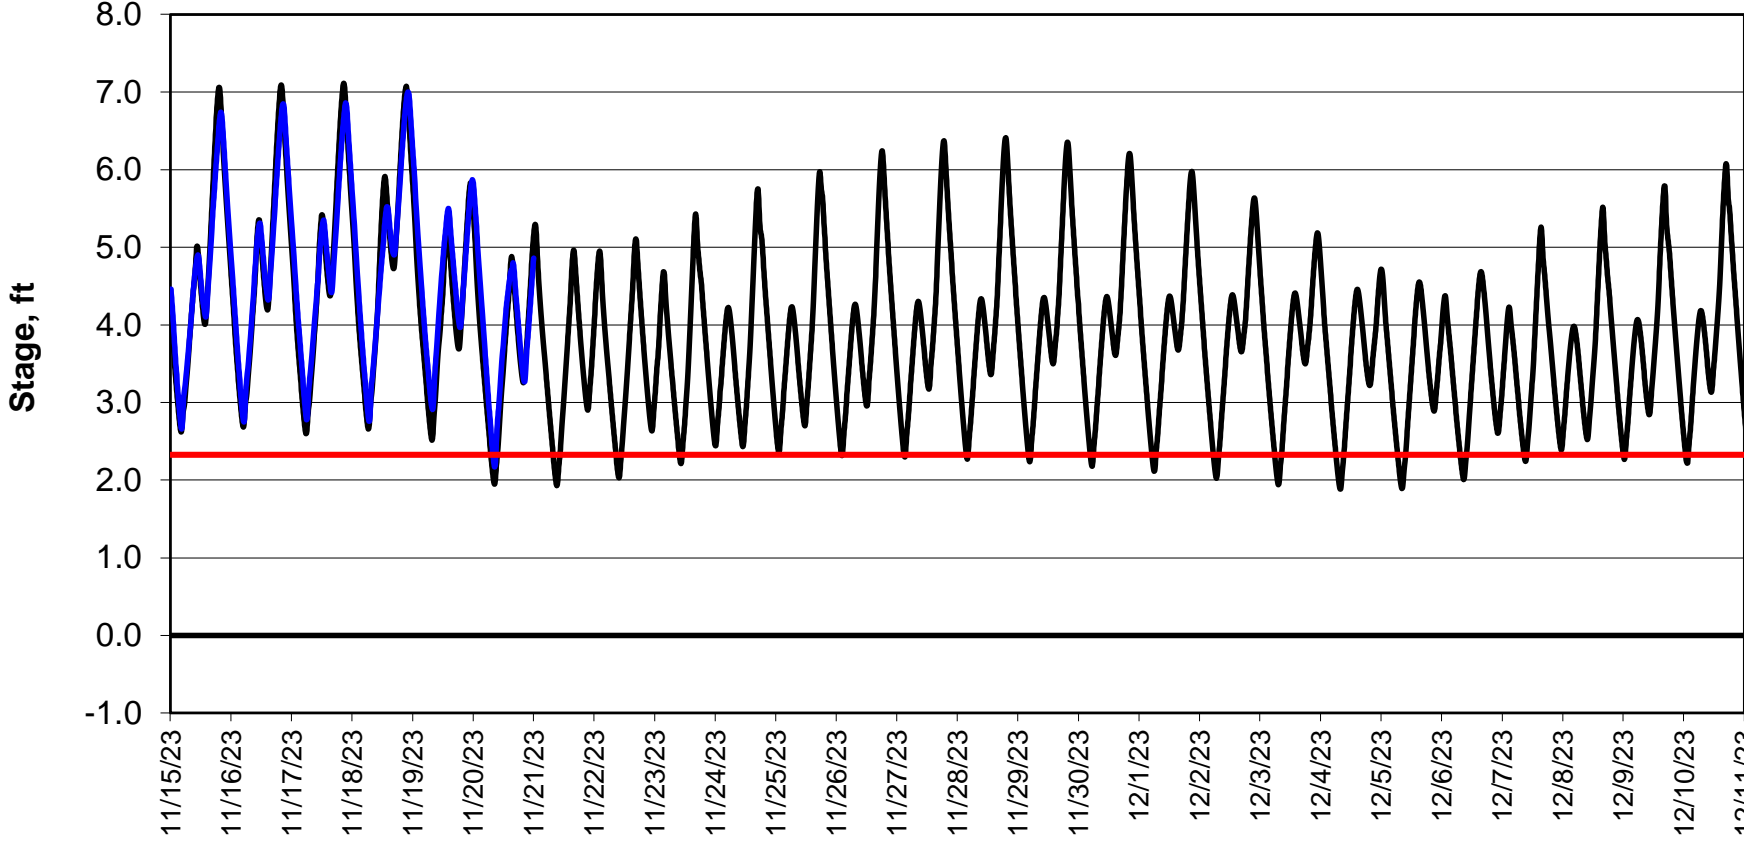

Forecasted Stage @ West of Union Island/Channel 218

Forecasted Stage Middle River @ Howard Road

Simulation Period 11/15/2023 thru 12/11/2023

Forecasted Stage @ Old River @ Tracy Road

Simulation Period 11/15/2023 thru 12/11/2023

Forecasted Stage @ Doughty Ct/Channel 205

Simulation Period 11/15/2023 thru 12/11/2023

Forecasted Stage @ East End of Grant Line Canal/Channel 204

Simulation Period 11/15/2023 thru 12/11/2023

— Base Case