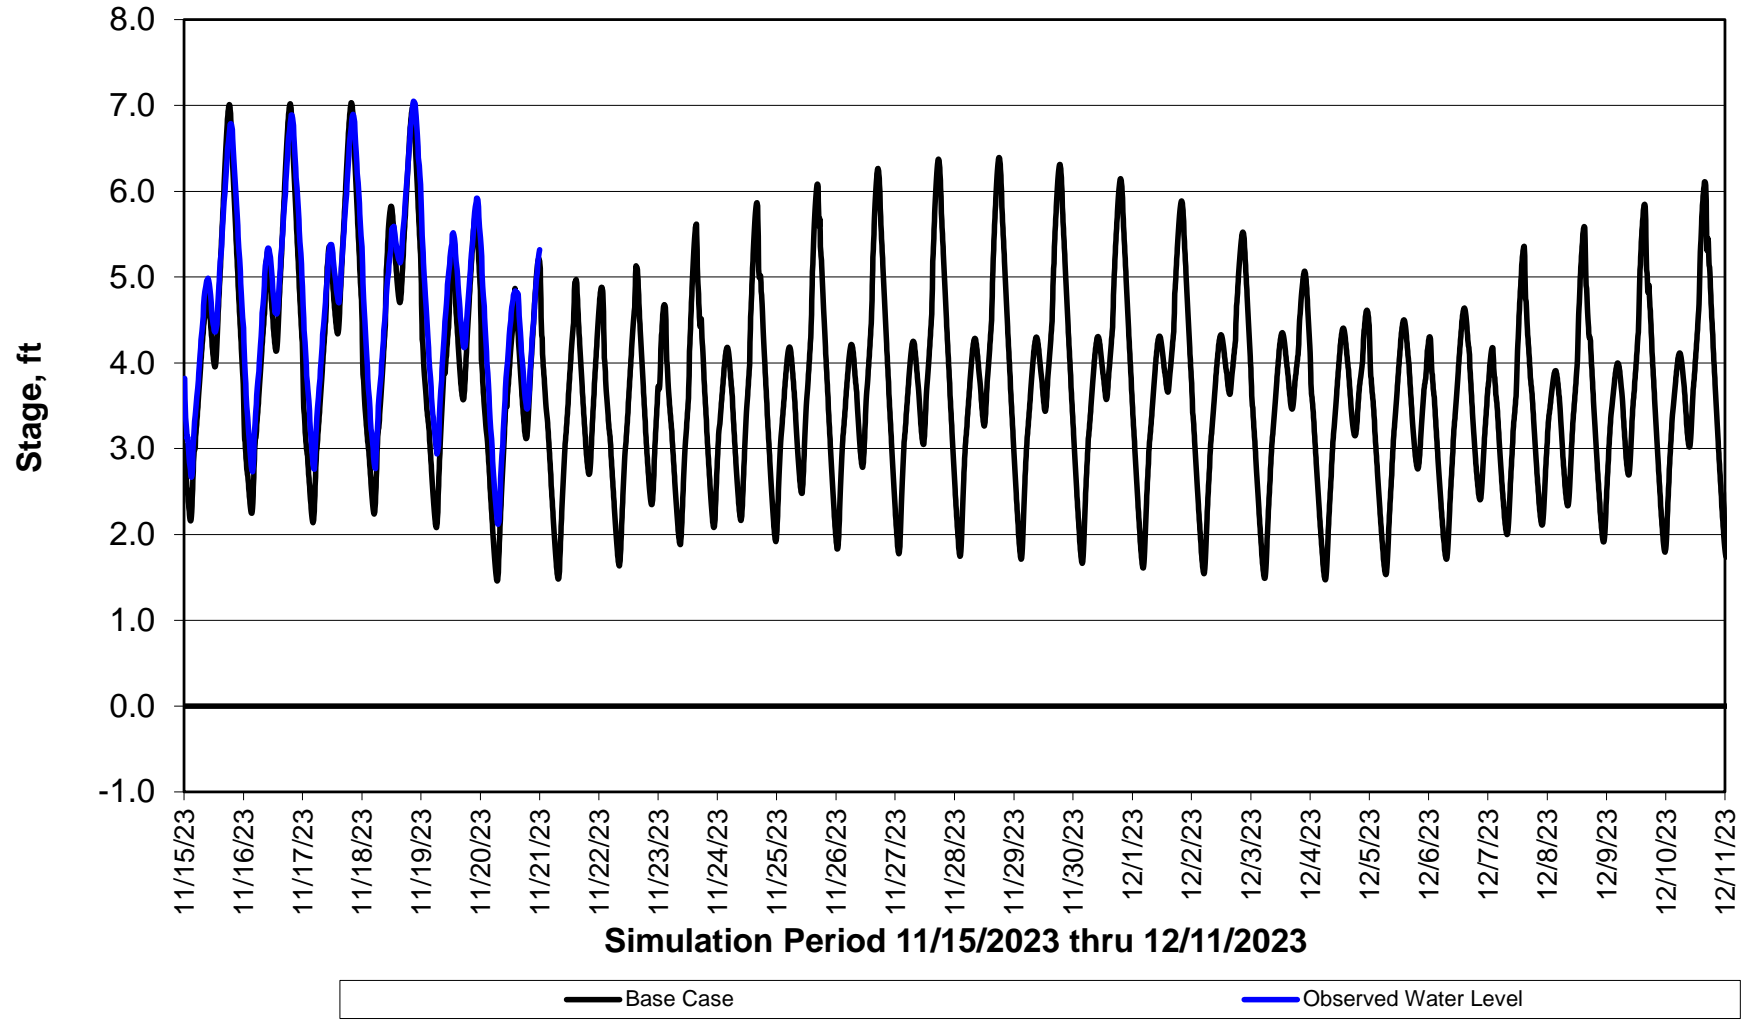

Forecasted Stage @ West of Union Island/Channel 218

Forecasted Stage Middle River @ Howard Road

Simulation Period 11/15/2023 thru 12/11/2023

Forecasted Stage @ Old River @ Tracy Road

Simulation Period 11/15/2023 thru 12/11/2023

Forecasted Stage @ Doughty Ct/Channel 205

Simulation Period 11/15/2023 thru 12/11/2023

Forecasted Stage @ East End of Grant Line Canal/Channel 204

Simulation Period 11/15/2023 thru 12/11/2023

— Base Case