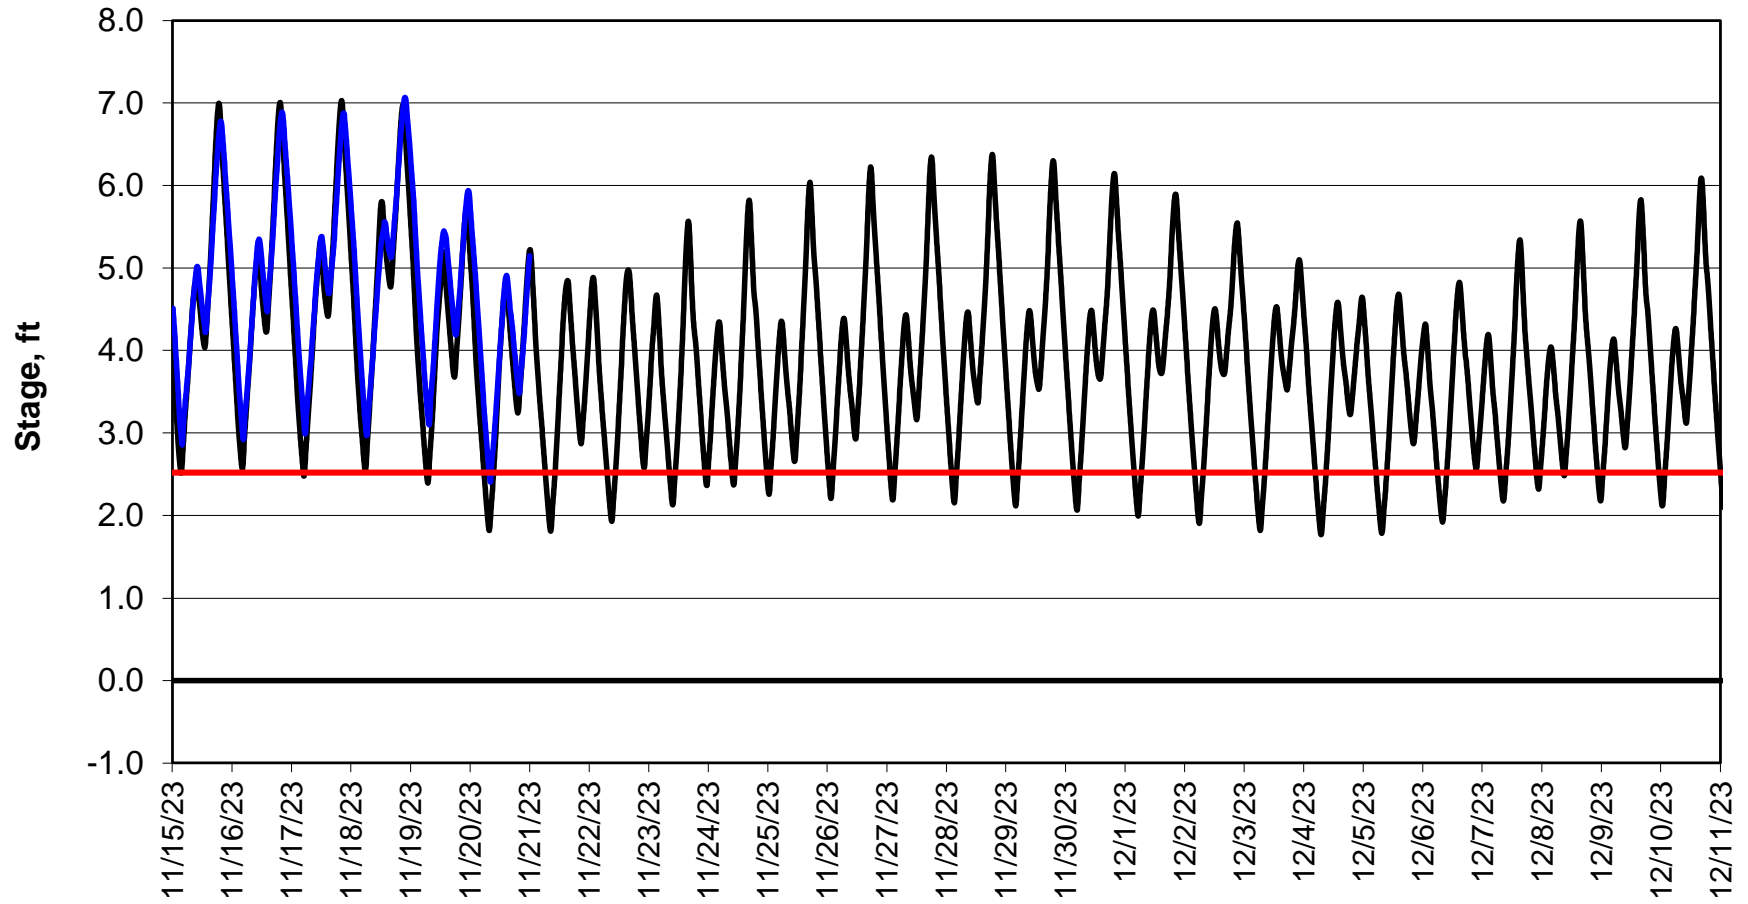

Forecasted Stage @ West of Union Island/Channel 218

Forecasted Stage Middle River @ Howard Road

Simulation Period 11/15/2023 thru 12/11/2023

Forecasted Stage @ Old River @ Tracy Road

Simulation Period 11/15/2023 thru 12/11/2023

Forecasted Stage @ Doughty Ct/Channel 205

Simulation Period 11/15/2023 thru 12/11/2023

Forecasted Stage @ East End of Grant Line Canal/Channel 204

Simulation Period 11/15/2023 thru 12/11/2023

— Base Case