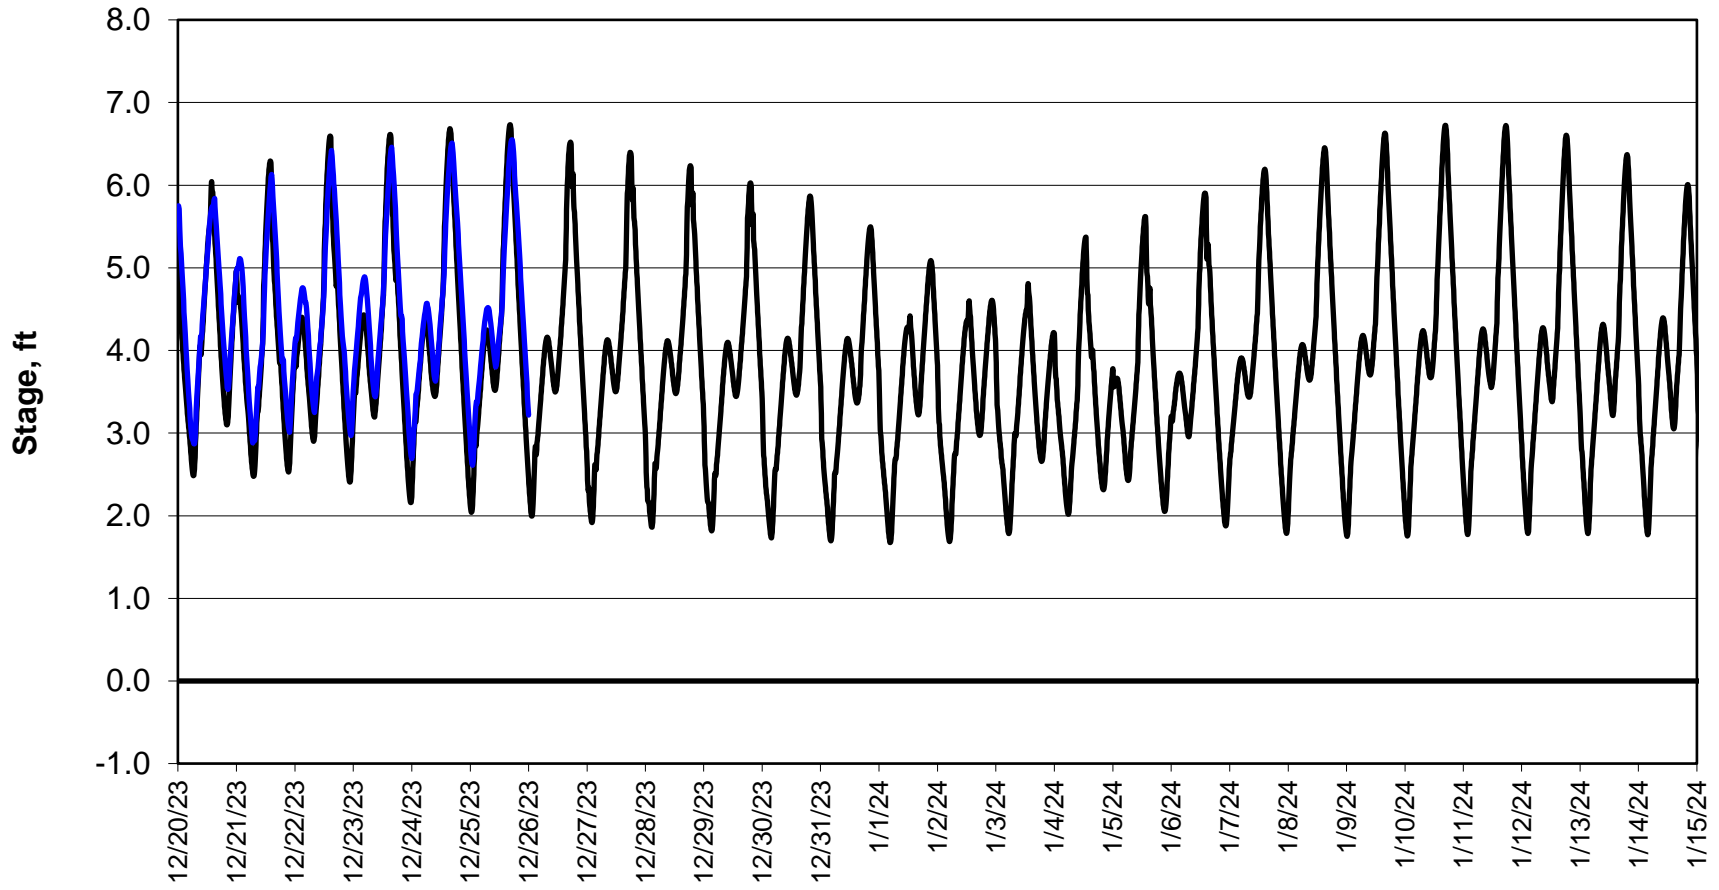

Forecasted Stage @ West of Union Island/Channel 218

Simulation Period 12/20/2023 thru 1/15/2024

Forecasted Stage Middle River @ Howard Road

Simulation Period 12/20/2023 thru 1/15/2024

Forecasted Stage @ Old River @ Tracy Road

Simulation Period 12/20/2023 thru 1/15/2024

Forecasted Stage @ Doughty Ct/Channel 205

Simulation Period 12/20/2023 thru 1/15/2024

Forecasted Stage @ East End of Grant Line Canal/Channel 204

Simulation Period 12/20/2023 thru 1/15/2024