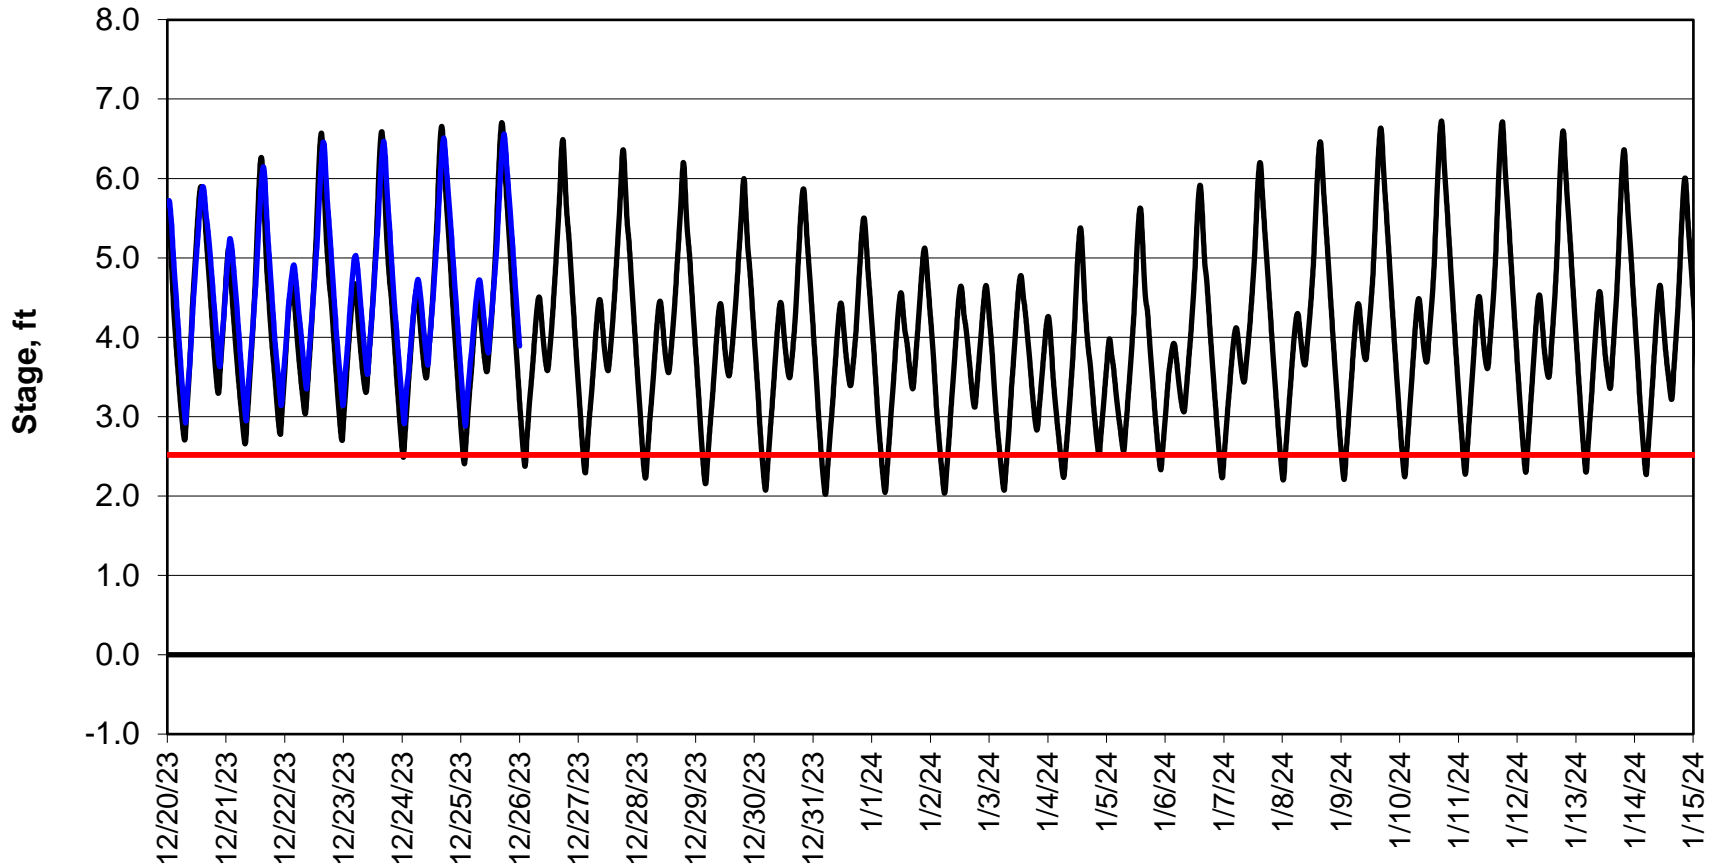

Forecasted Stage @ West of Union Island/Channel 218

Simulation Period 12/20/2023 thru 1/15/2024

Forecasted Stage Middle River @ Howard Road

Simulation Period 12/20/2023 thru 1/15/2024

Forecasted Stage @ Old River @ Tracy Road

Simulation Period 12/20/2023 thru 1/15/2024

Forecasted Stage @ Doughty Ct/Channel 205

Simulation Period 12/20/2023 thru 1/15/2024

Forecasted Stage @ East End of Grant Line Canal/Channel 204

Simulation Period 12/20/2023 thru 1/15/2024