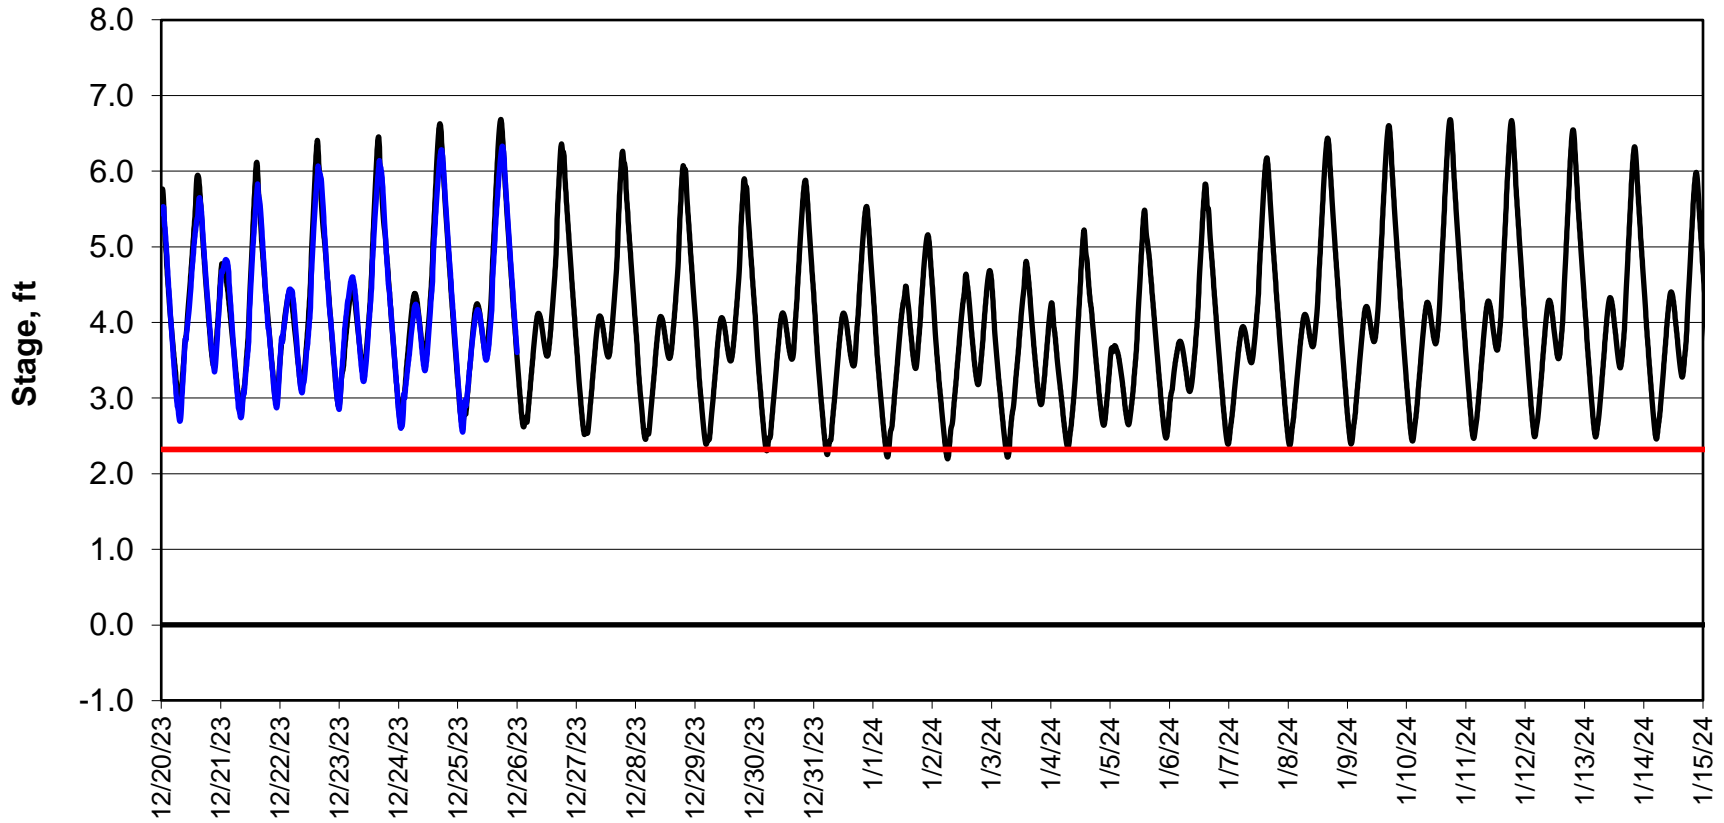

Forecasted Stage @ West of Union Island/Channel 218

Simulation Period 12/20/2023 thru 1/15/2024

Forecasted Stage Middle River @ Howard Road

Simulation Period 12/20/2023 thru 1/15/2024

Forecasted Stage @ Old River @ Tracy Road

Simulation Period 12/20/2023 thru 1/15/2024

Forecasted Stage @ Doughty Ct/Channel 205

Simulation Period 12/20/2023 thru 1/15/2024

Forecasted Stage @ East End of Grant Line Canal/Channel 204

Simulation Period 12/20/2023 thru 1/15/2024