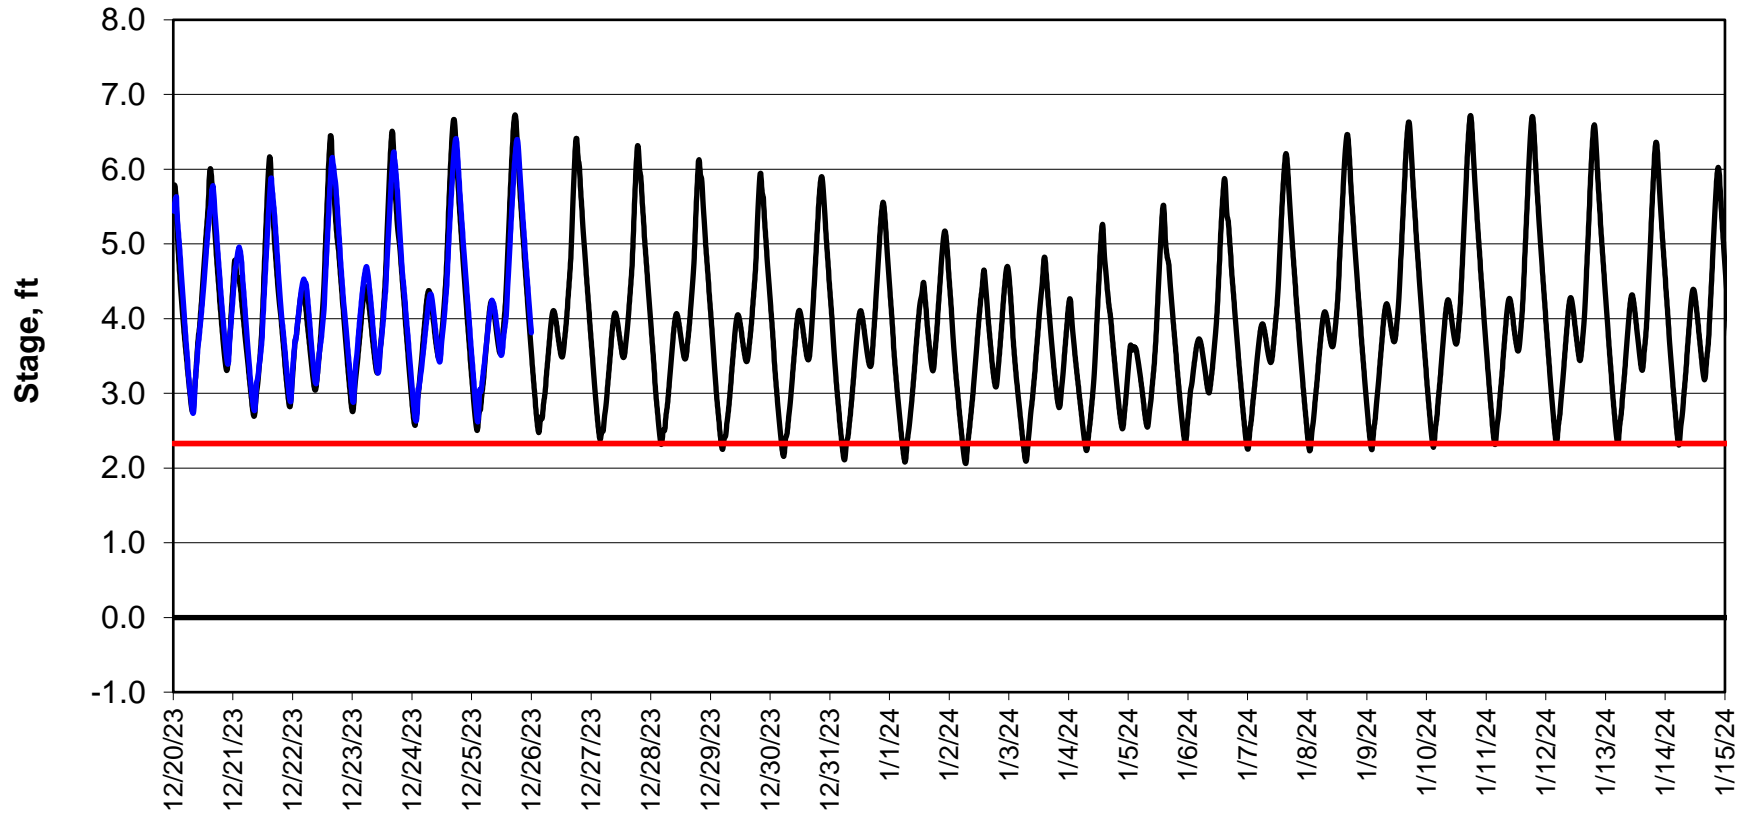

Forecasted Stage @ West of Union Island/Channel 218

Simulation Period 12/20/2023 thru 1/15/2024

Forecasted Stage Middle River @ Howard Road

Simulation Period 12/20/2023 thru 1/15/2024

Forecasted Stage @ Old River @ Tracy Road

Simulation Period 12/20/2023 thru 1/15/2024

Forecasted Stage @ Doughty Ct/Channel 205

Simulation Period 12/20/2023 thru 1/15/2024

Forecasted Stage @ East End of Grant Line Canal/Channel 204

Simulation Period 12/20/2023 thru 1/15/2024