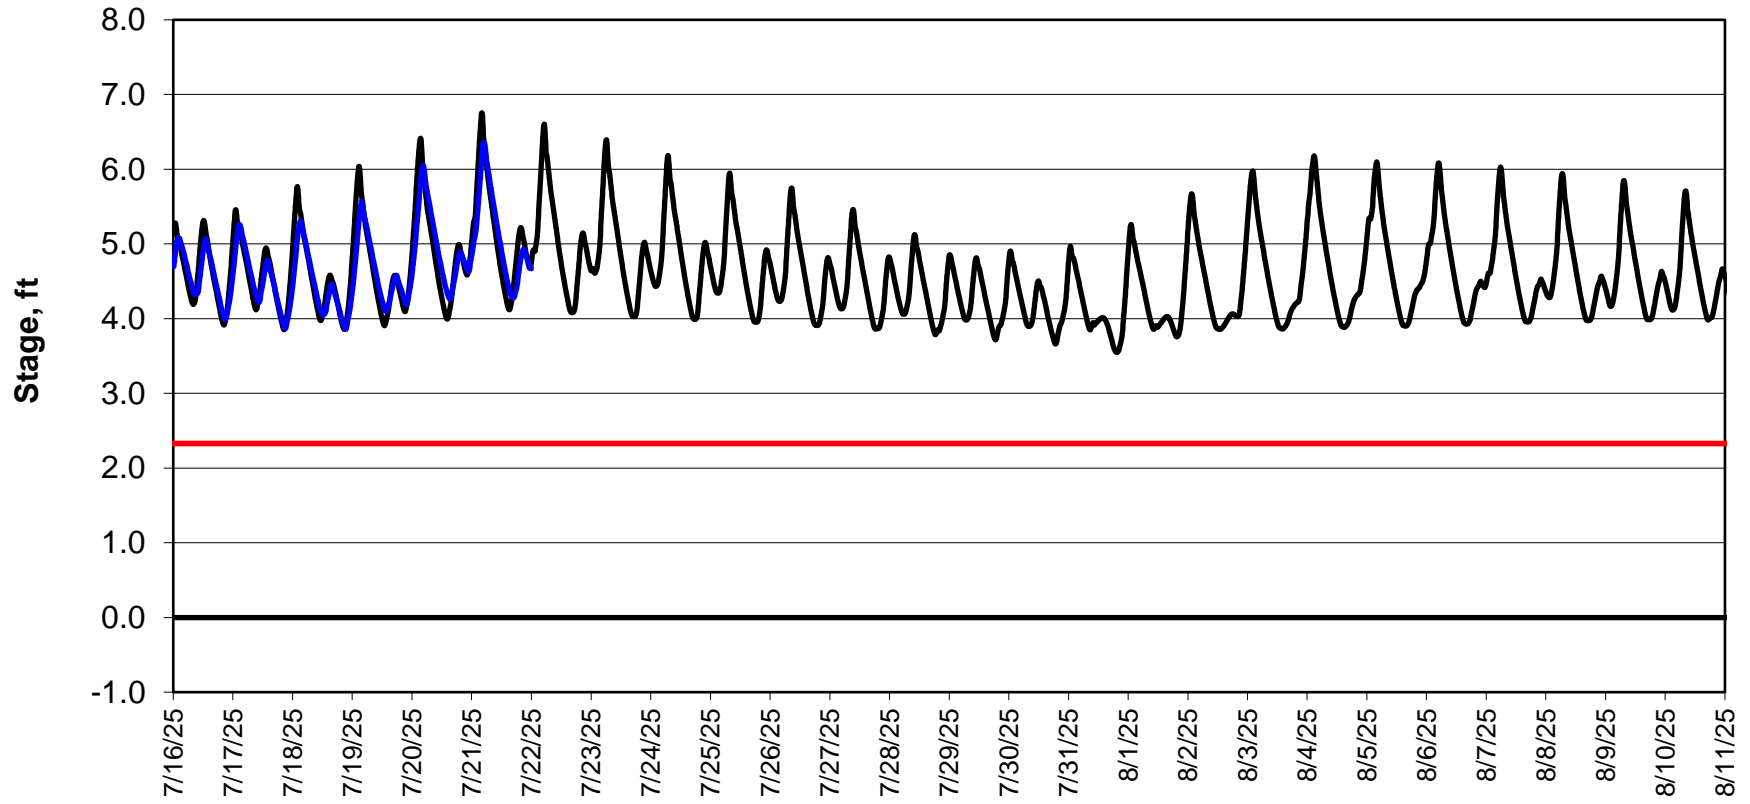

Forecasted Stage @ West of Union Island/Channel 218

Simulation Period 7/16/2025 thru 8/11/2025

Forecasted Stage Middle River @ Howard Road

Simulation Period 7/16/2025 thru 8/11/2025

Forecasted Stage @ Old River @ Tracy Road

Simulation Period 7/16/2025 thru 8/11/2025

Forecasted Stage @ Doughty Ct/Channel 205

Simulation Period 7/16/2025 thru 8/11/2025

Forecasted Stage @ East End of Grant Line Canal/Channel 204

Simulation Period 7/16/2025 thru 8/11/2025