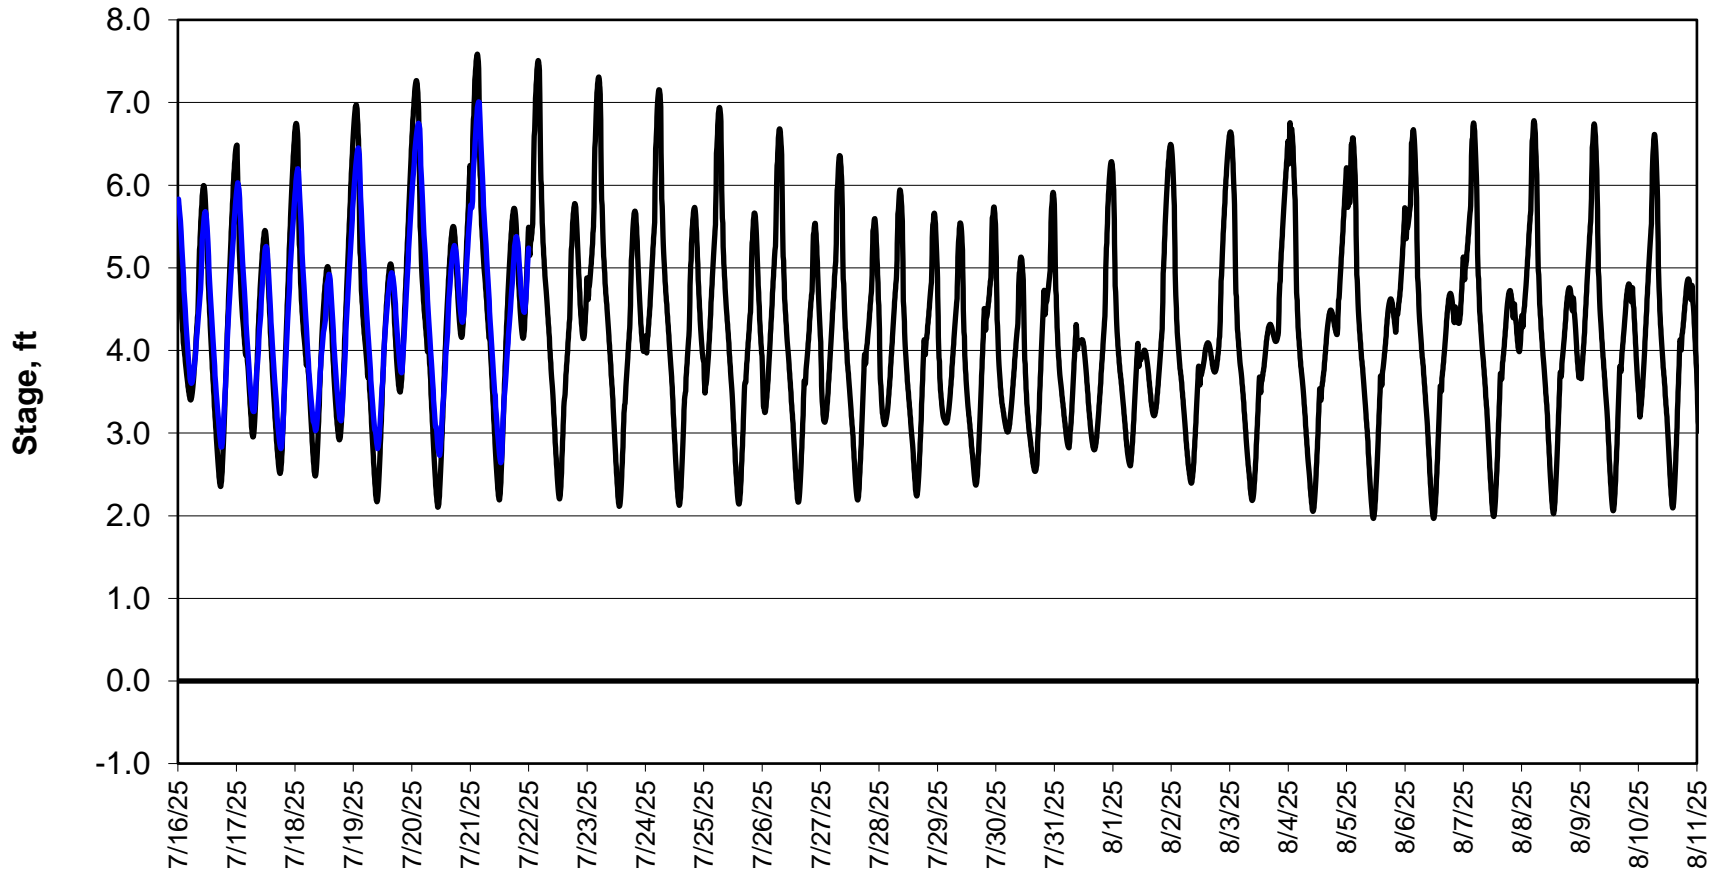

Forecasted Stage @ West of Union Island/Channel 218

Simulation Period 7/16/2025 thru 8/11/2025

Forecasted Stage Middle River @ Howard Road

Simulation Period 7/16/2025 thru 8/11/2025

Forecasted Stage @ Old River @ Tracy Road

Simulation Period 7/16/2025 thru 8/11/2025

Forecasted Stage @ Doughty Ct/Channel 205

Simulation Period 7/16/2025 thru 8/11/2025

Forecasted Stage @ East End of Grant Line Canal/Channel 204

Simulation Period 7/16/2025 thru 8/11/2025