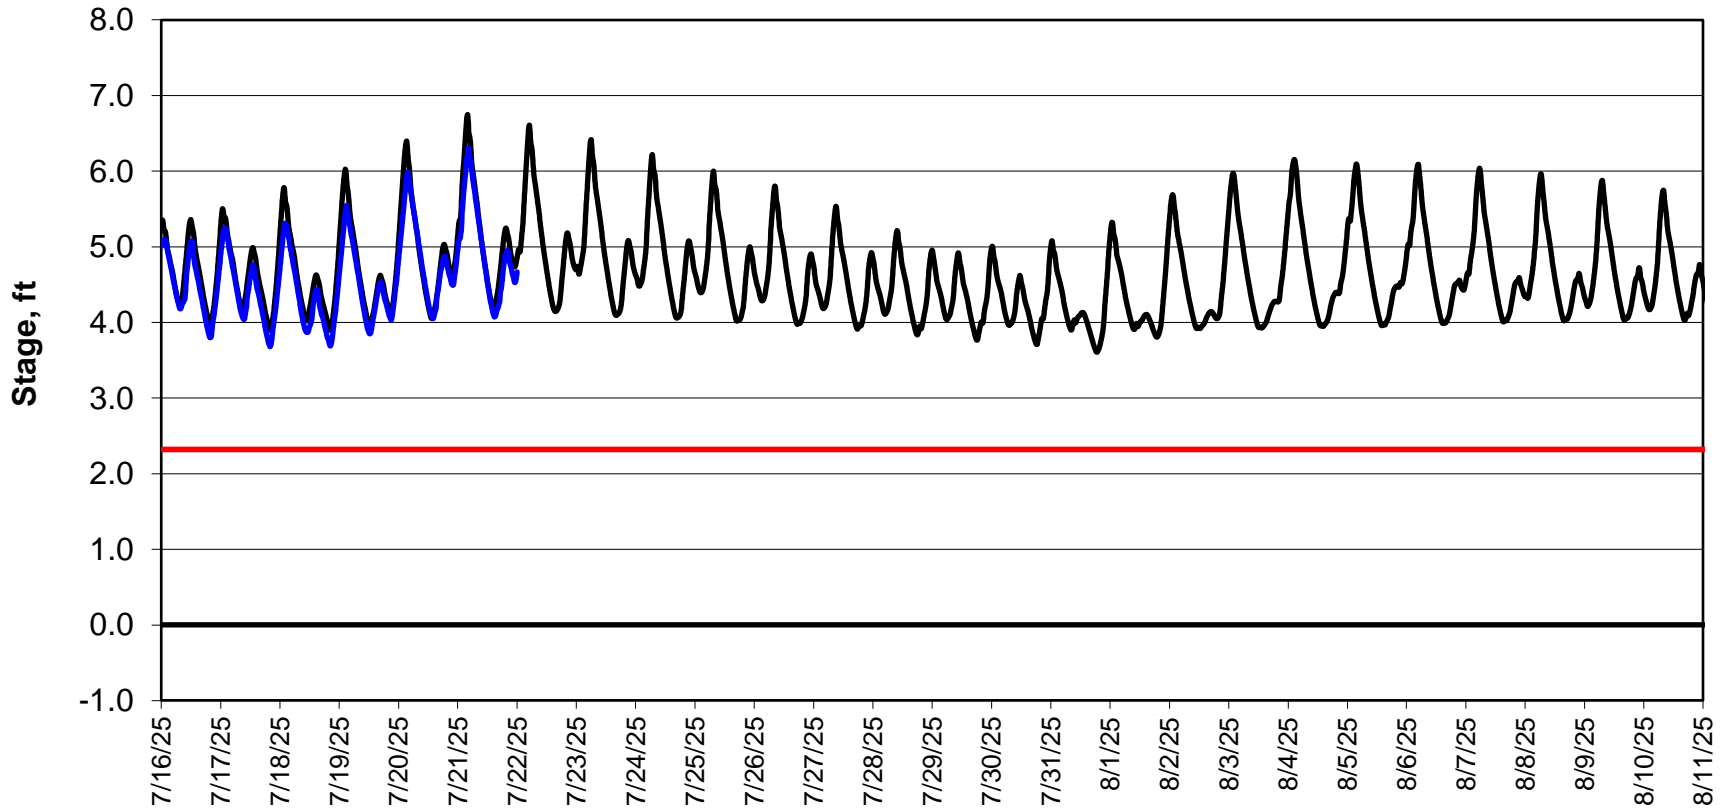

Forecasted Stage @ West of Union Island/Channel 218

Simulation Period 7/16/2025 thru 8/11/2025

Forecasted Stage Middle River @ Howard Road

Simulation Period 7/16/2025 thru 8/11/2025

Forecasted Stage @ Old River @ Tracy Road

Simulation Period 7/16/2025 thru 8/11/2025

Forecasted Stage @ Doughty Ct/Channel 205

Simulation Period 7/16/2025 thru 8/11/2025

Forecasted Stage @ East End of Grant Line Canal/Channel 204

Simulation Period 7/16/2025 thru 8/11/2025