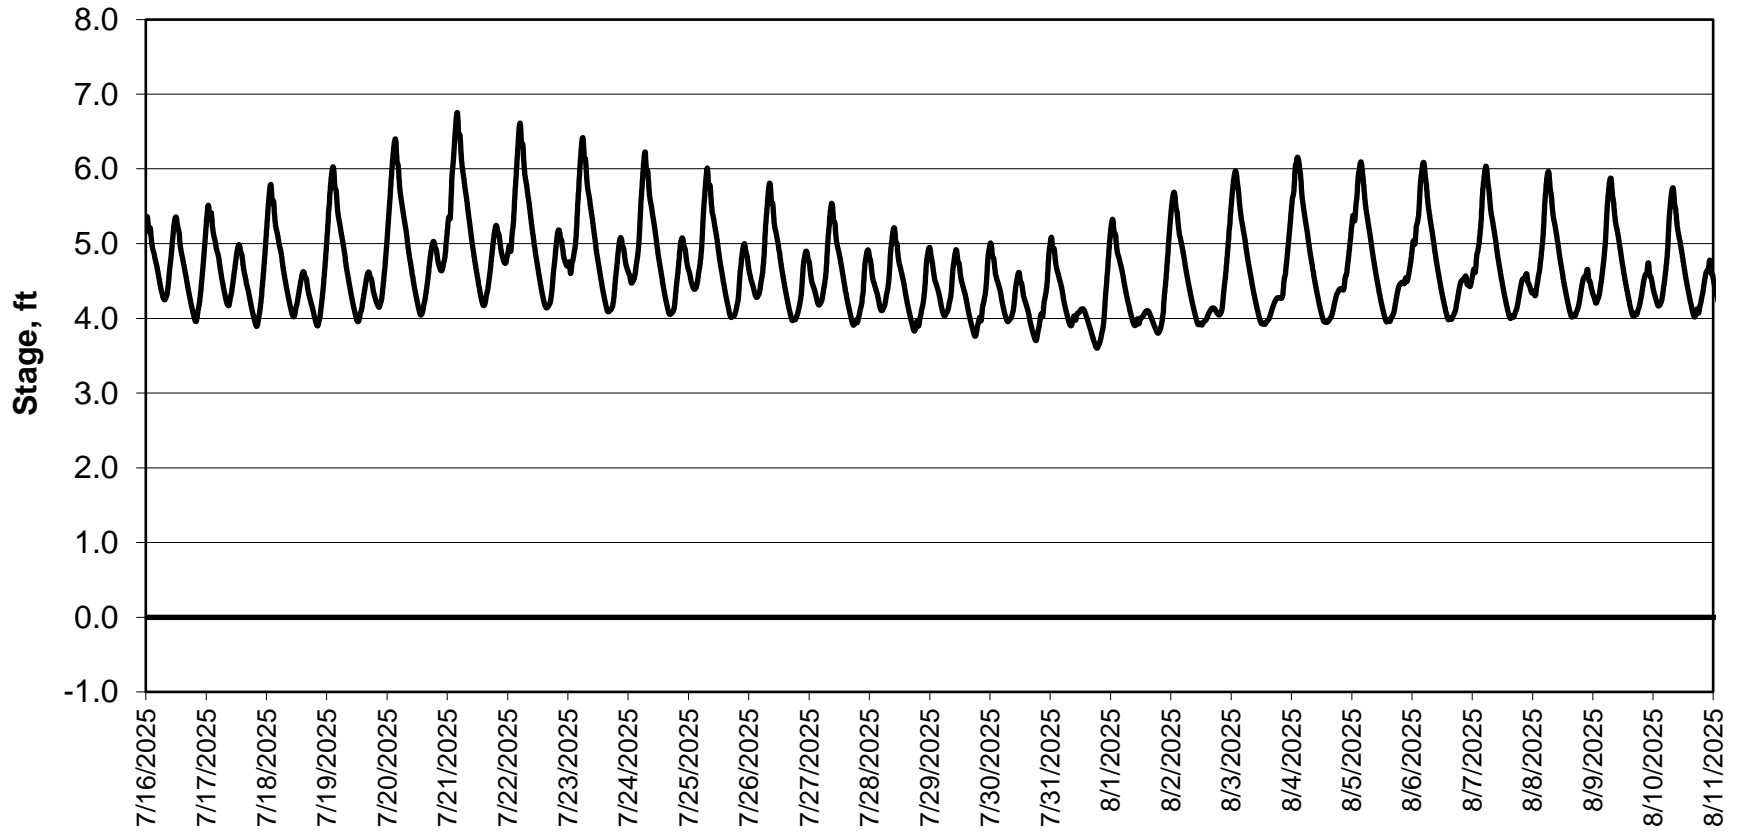

Simulation Period 7/16/2025 thru 8/11/2025

Forecasted Stage @ Doughty Ct/Channel 205

Simulation Period 7/16/2025 thru 8/11/2025

Forecasted Stage @ East End of Grant Line Canal/Channel 204

Simulation Period 7/16/2025 thru 8/11/2025