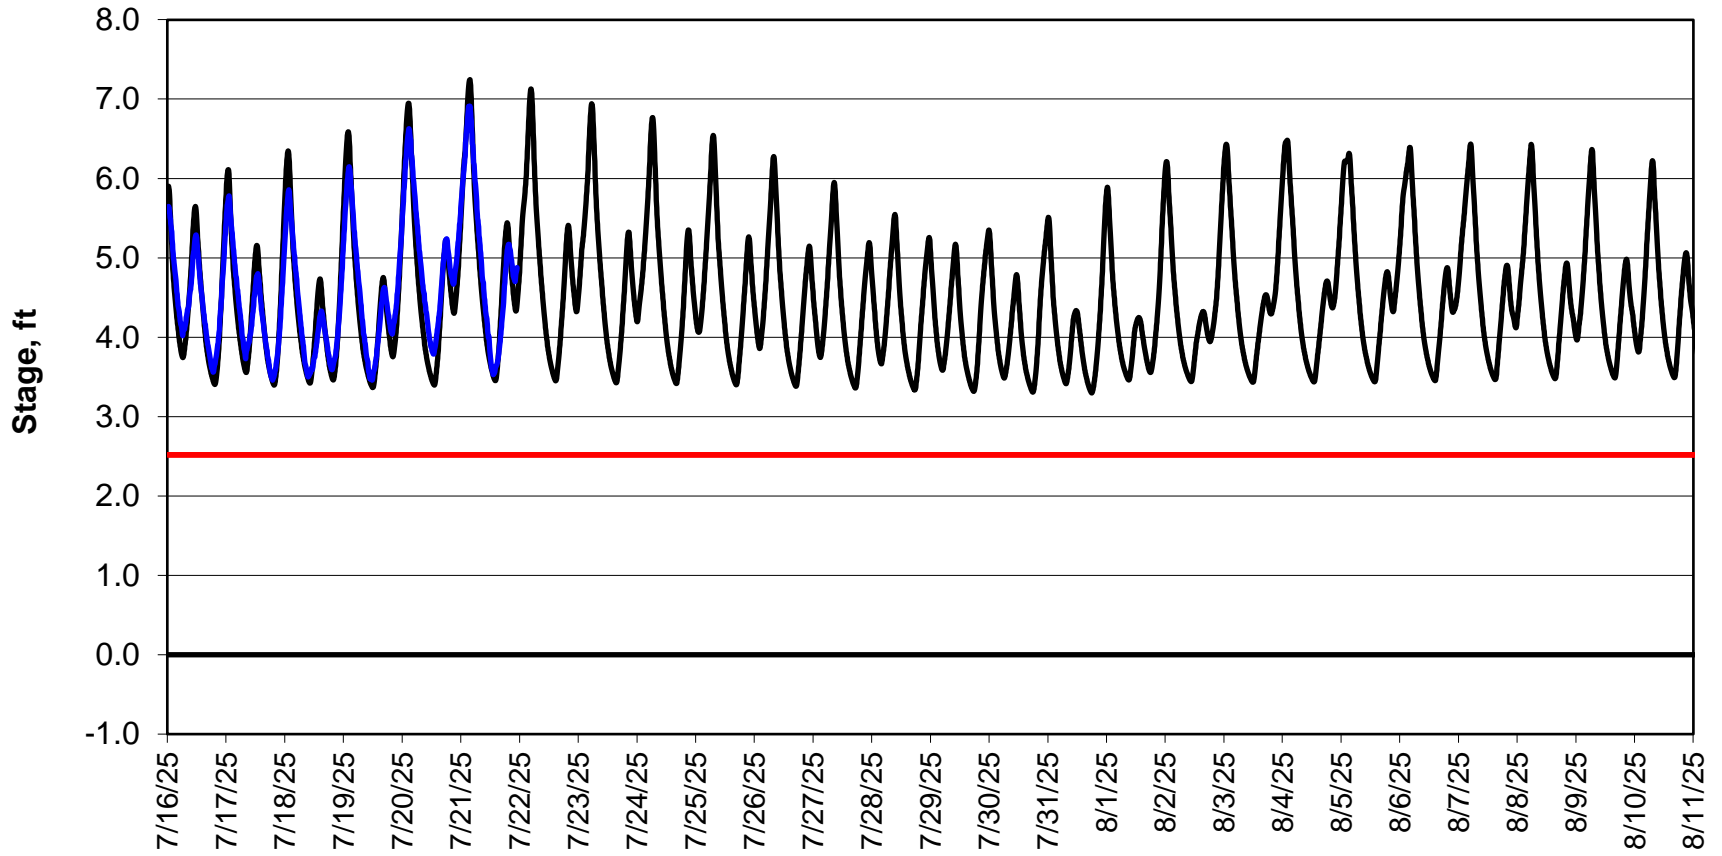

Forecasted Stage @ West of Union Island/Channel 218

Simulation Period 7/16/2025 thru 8/11/2025

Forecasted Stage Middle River @ Howard Road

Simulation Period 7/16/2025 thru 8/11/2025

Forecasted Stage @ Old River @ Tracy Road

Simulation Period 7/16/2025 thru 8/11/2025

Forecasted Stage @ Doughty Ct/Channel 205

Simulation Period 7/16/2025 thru 8/11/2025

Forecasted Stage @ East End of Grant Line Canal/Channel 204

Simulation Period 7/16/2025 thru 8/11/2025