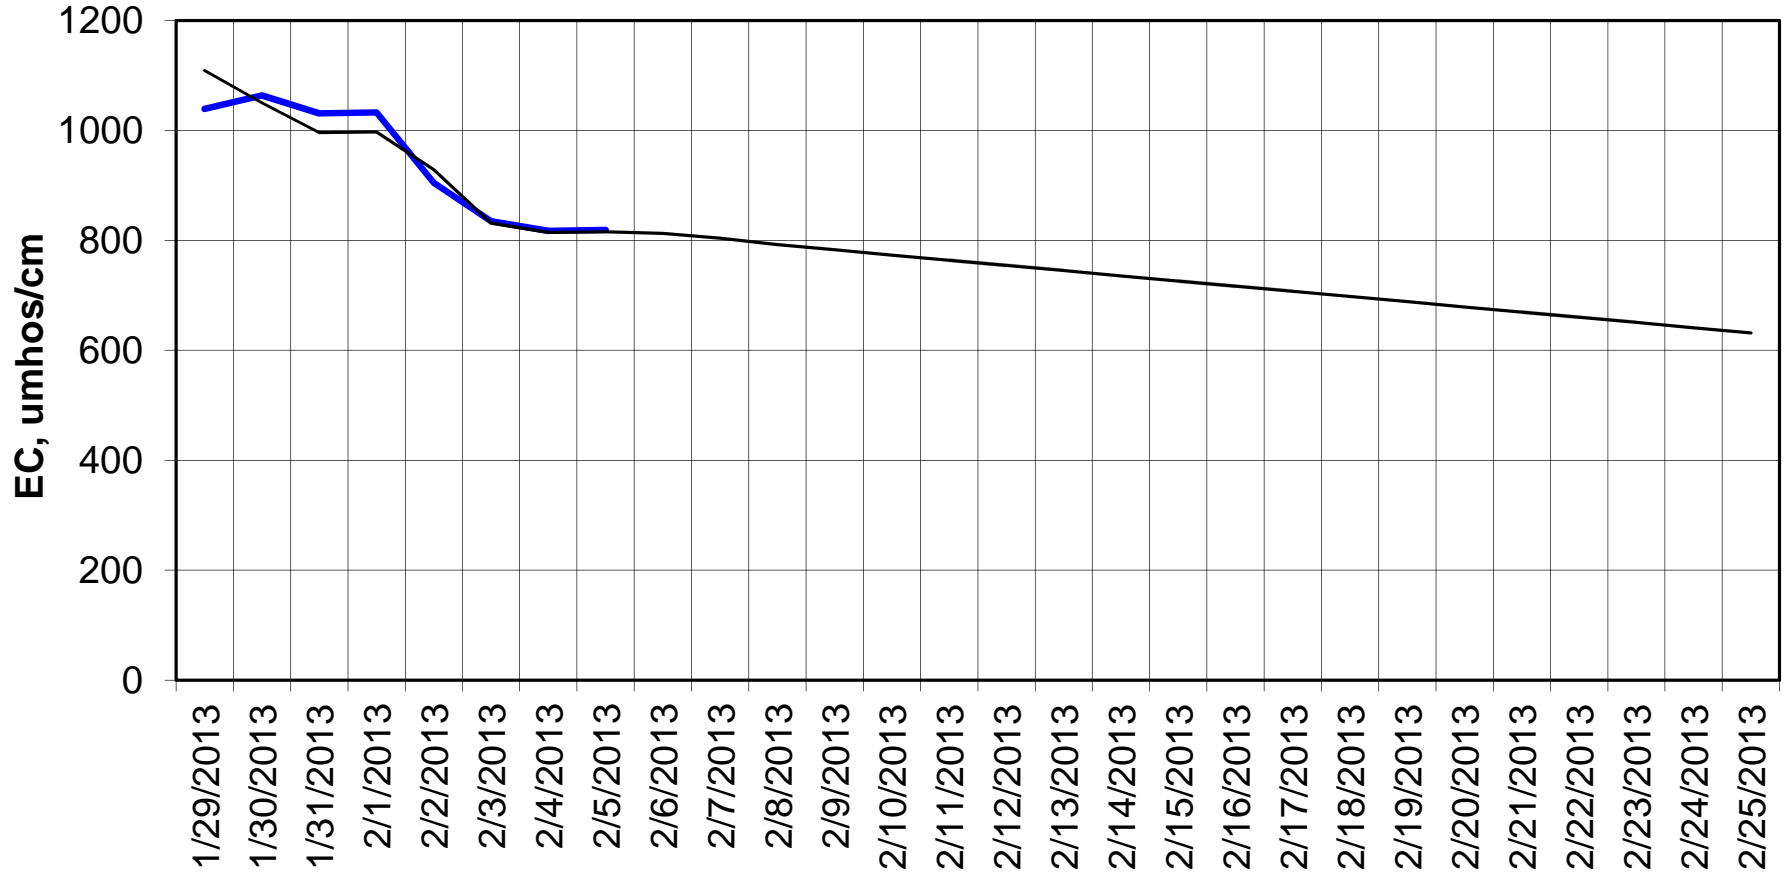

### Forecasted Daily EC @ Holland Ct

Forecast Period 2/5/2013 thru 2/25/2013

### Adjusted Forecasted Daily EC @ Old River near Middle River

Forecast Period 2/5/2013 thru 2/25/2013