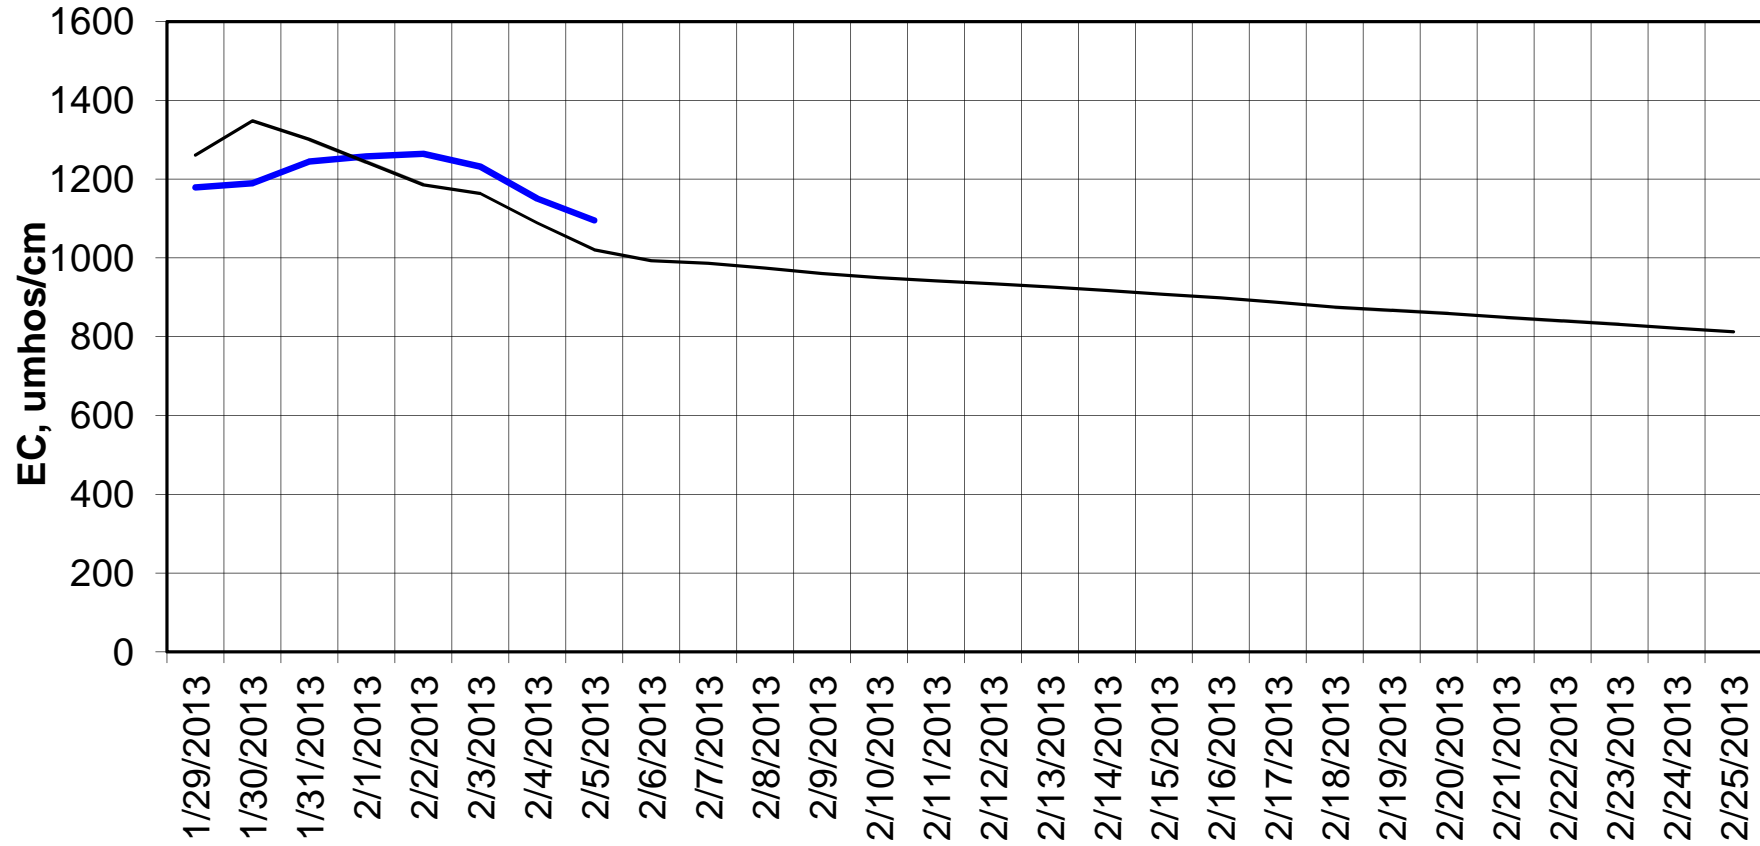

### Adjusted Forecasted Daily EC @ Old River near Middle River

Forecast Period 2/5/2013 thru 2/25/2013

### Adjusted Forecasted Daily EC @ San Joaquin River at Brandt Bridge

Forecast Period 2/5/2013 thru 2/25/2013

### Adjusted Forecasted Daily EC @ Old River at Tracy Road

Forecast Period 2/5/2013 thru 2/25/2013