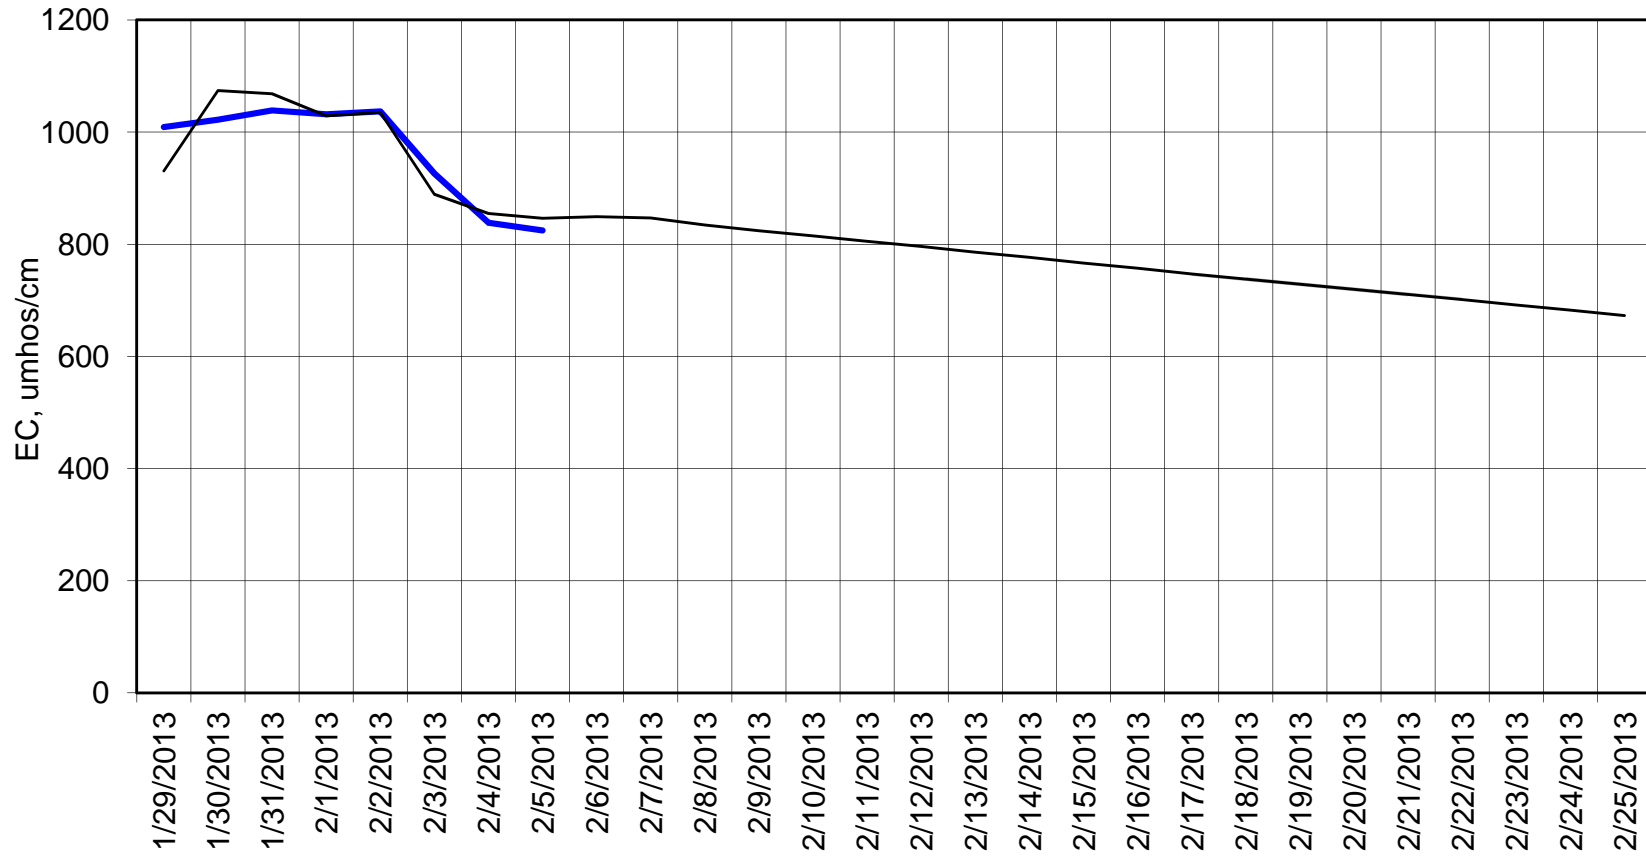

Adjusted Forecasted Daily EC @ San Joaquin River at Brandt Bridge

Forecast Period 2/5/2013 thru 2/25/2013