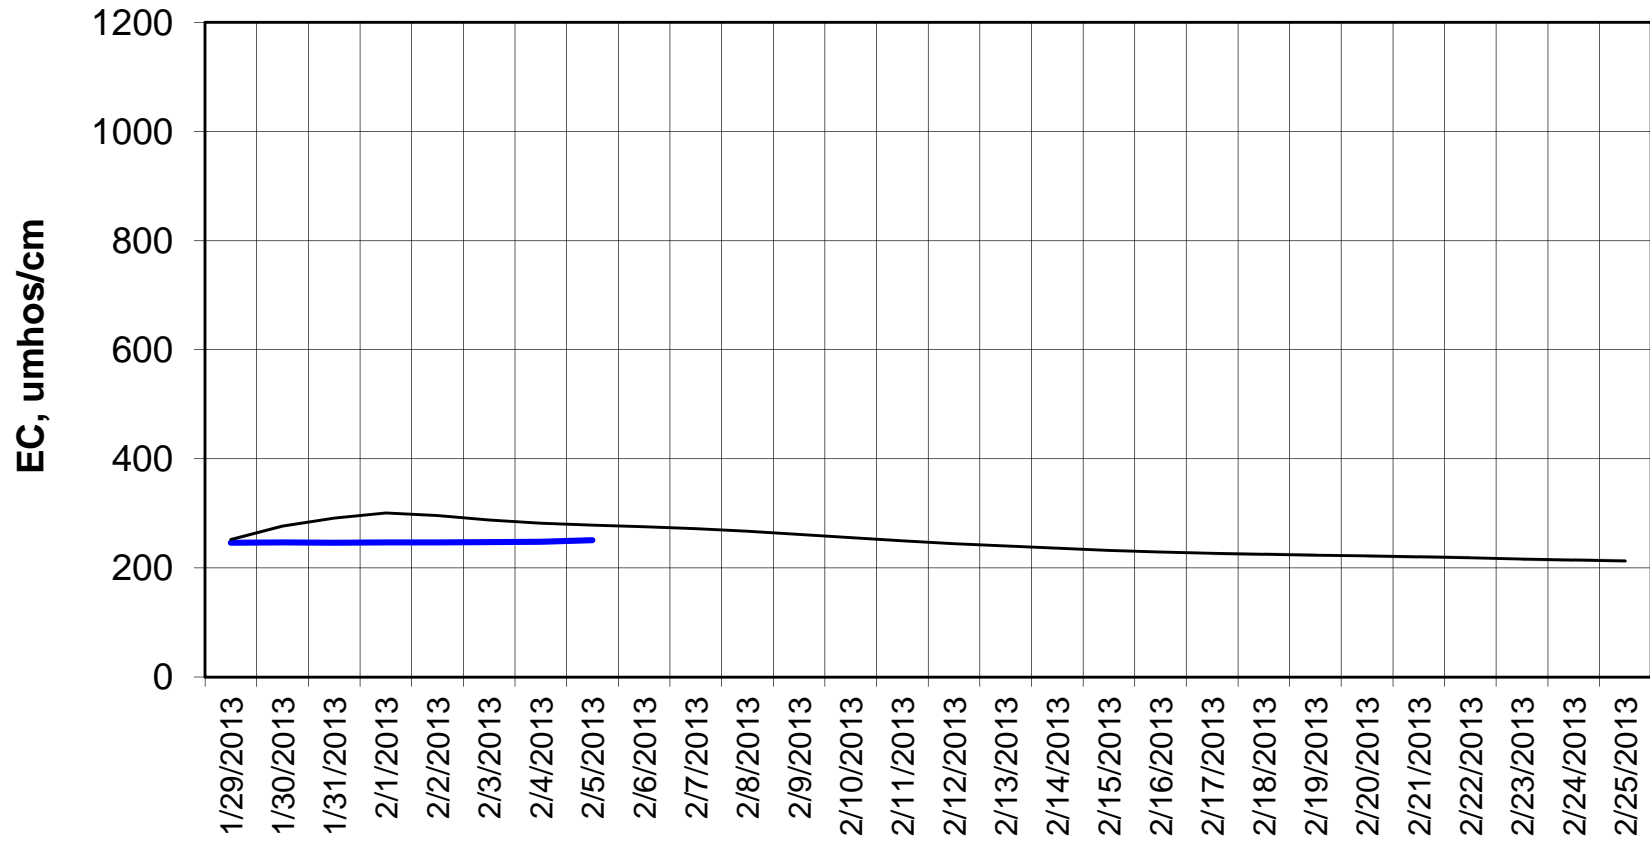

Forecasted Daily EC @ Jersey Point