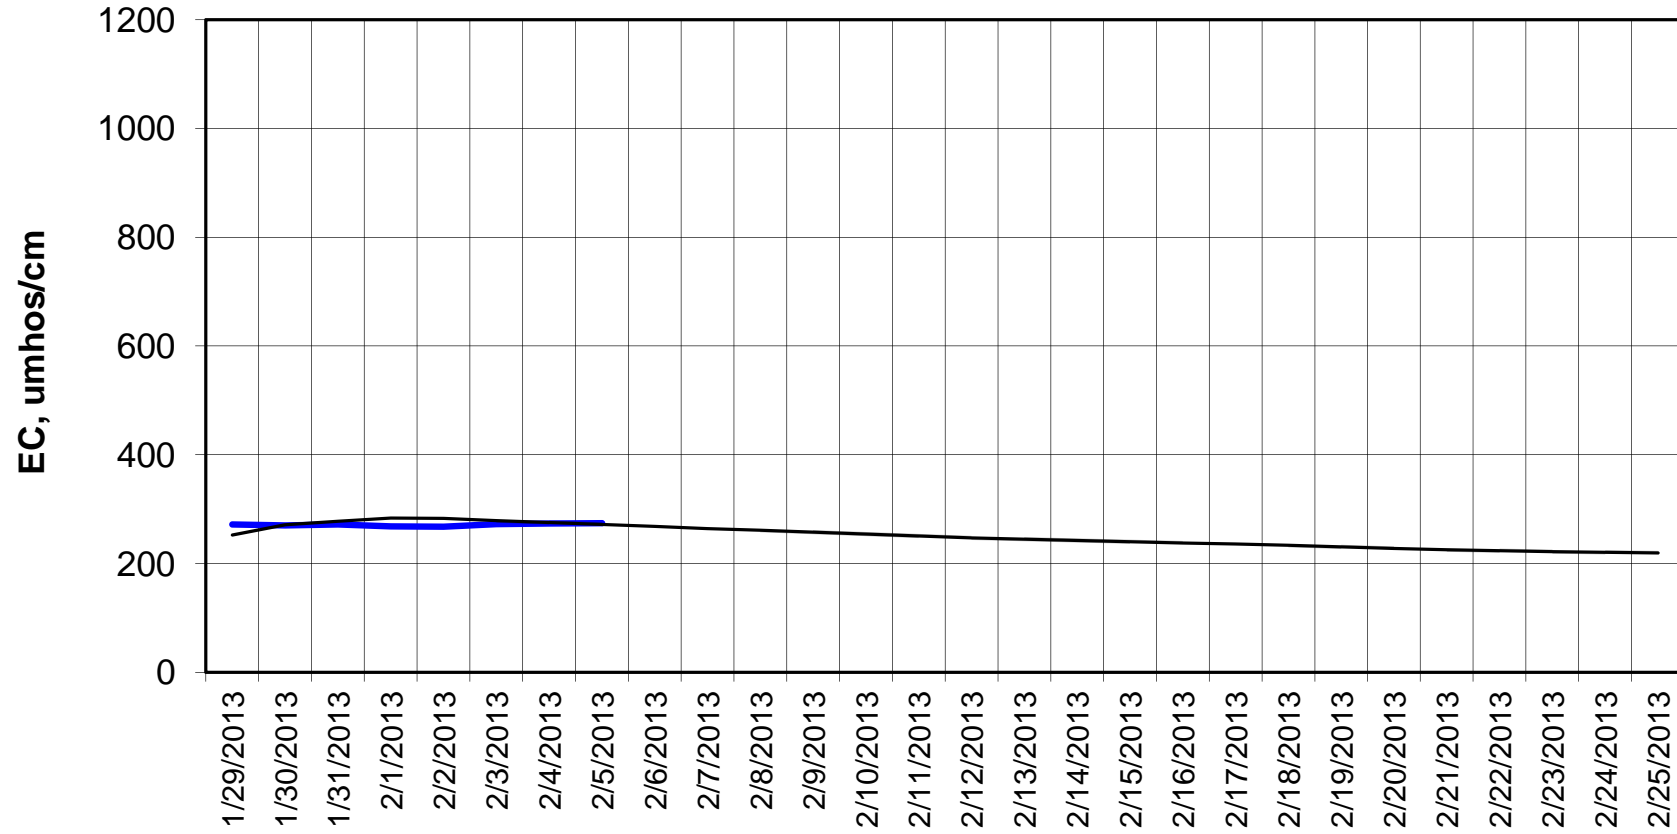

Forecasted Daily EC @ Bethel