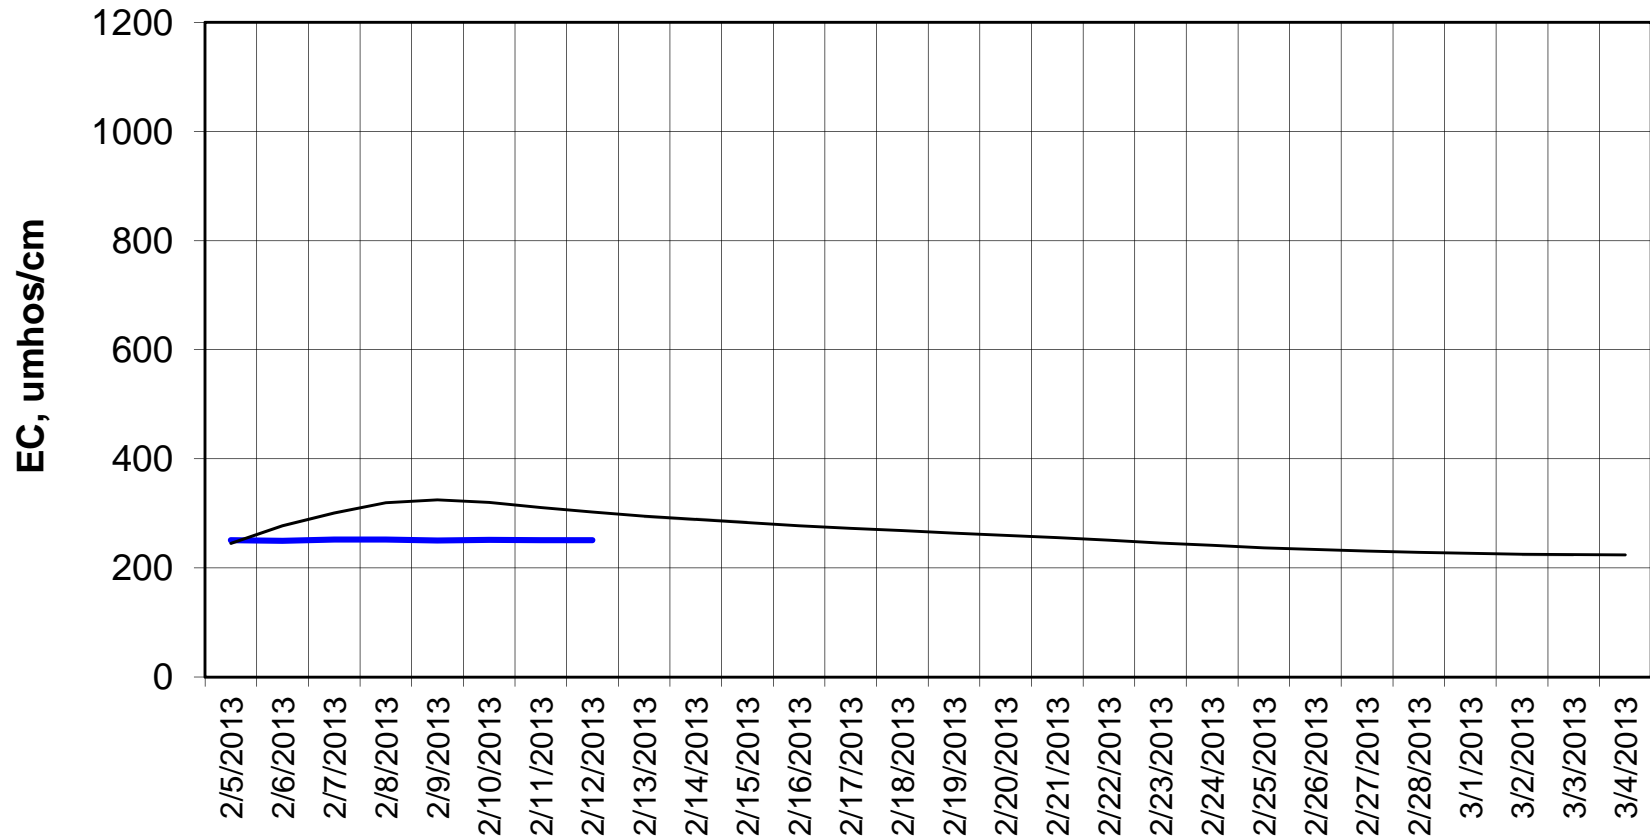

Forecast Period 2/12/2013 thru 3/4/2013

Adjusted Forecasted Daily EC @ Old River at Tracy Road

Forecast Period 2/12/2013 thru 3/4/2013

Forecasted Daily EC @ Jersey Point

Forecast Period 2/12/2013 thru 3/4/2013

Forecasted Daily EC @ Bethel

Forecast Period 2/12/2013 thru 3/4/2013