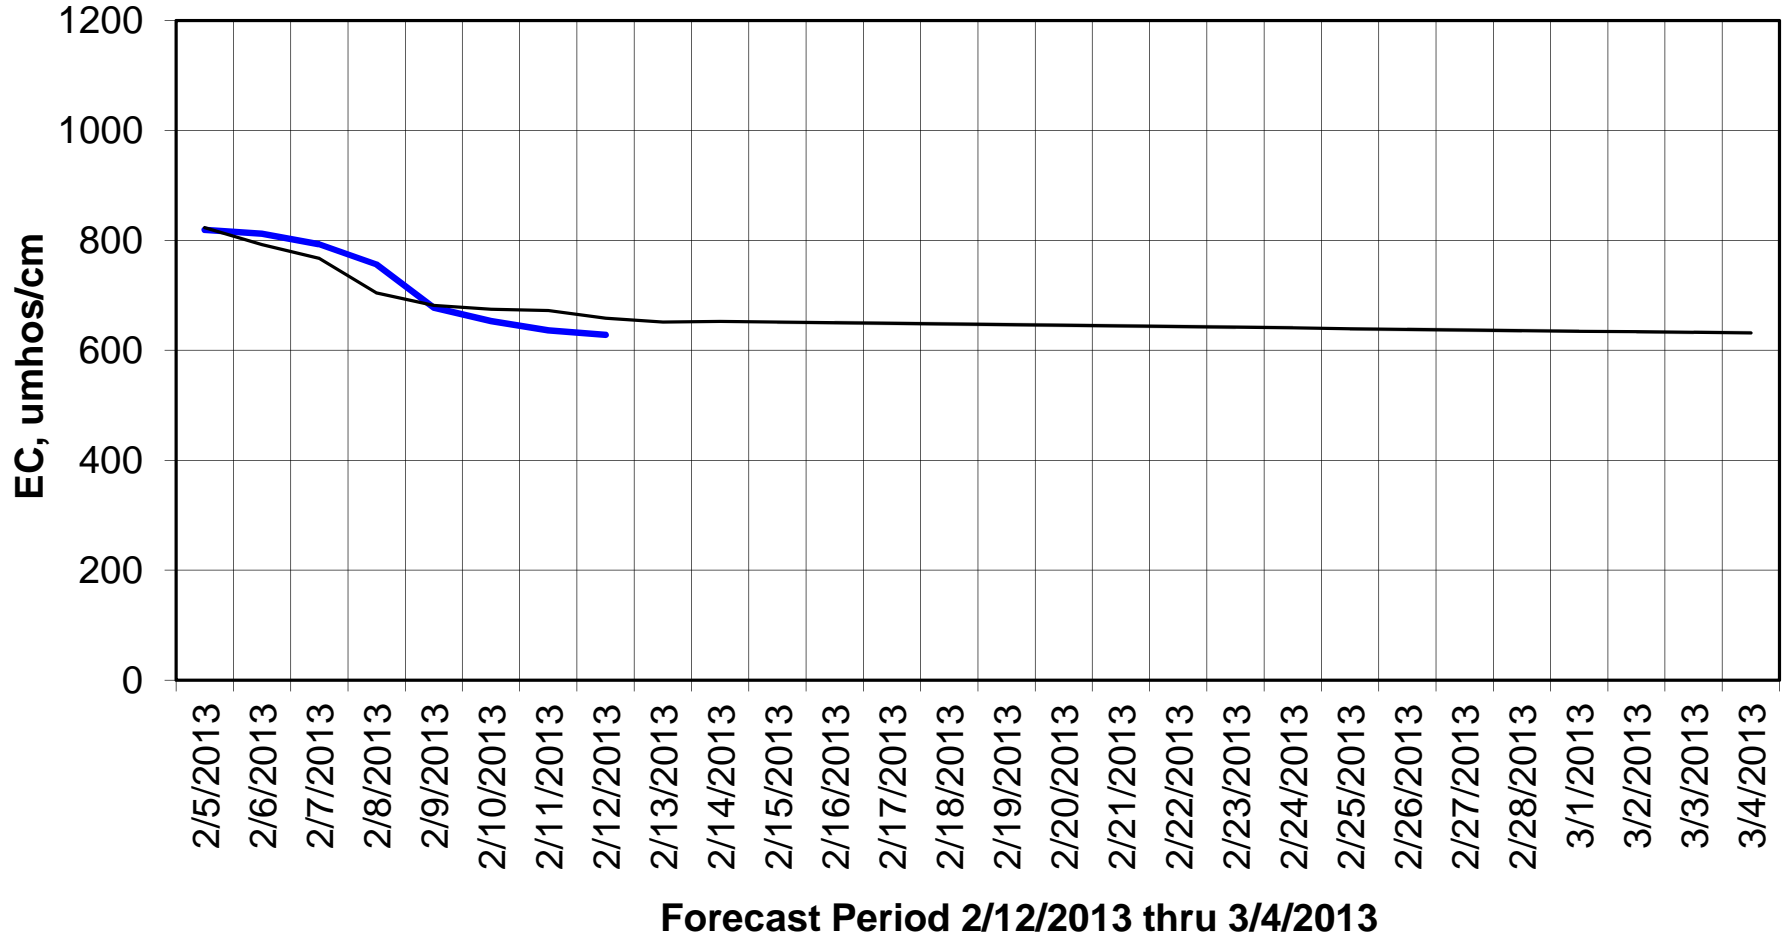

Forecasted Daily EC @ Holland Ct

Forecast Period 2/12/2013 thru 3/4/2013

Adjusted Forecasted Daily EC @ Old River near Middle River

— Hist EC — Base Run

Adjusted Forecasted Daily EC @ San Joaquin River at Brandt Bridge

Forecast Period 2/12/2013 thru 3/4/2013

Adjusted Forecasted Daily EC @ Old River at Tracy Road

Forecast Period 2/12/2013 thru 3/4/2013

Forecasted Daily EC @ Jersey Point

Forecast Period 2/12/2013 thru 3/4/2013