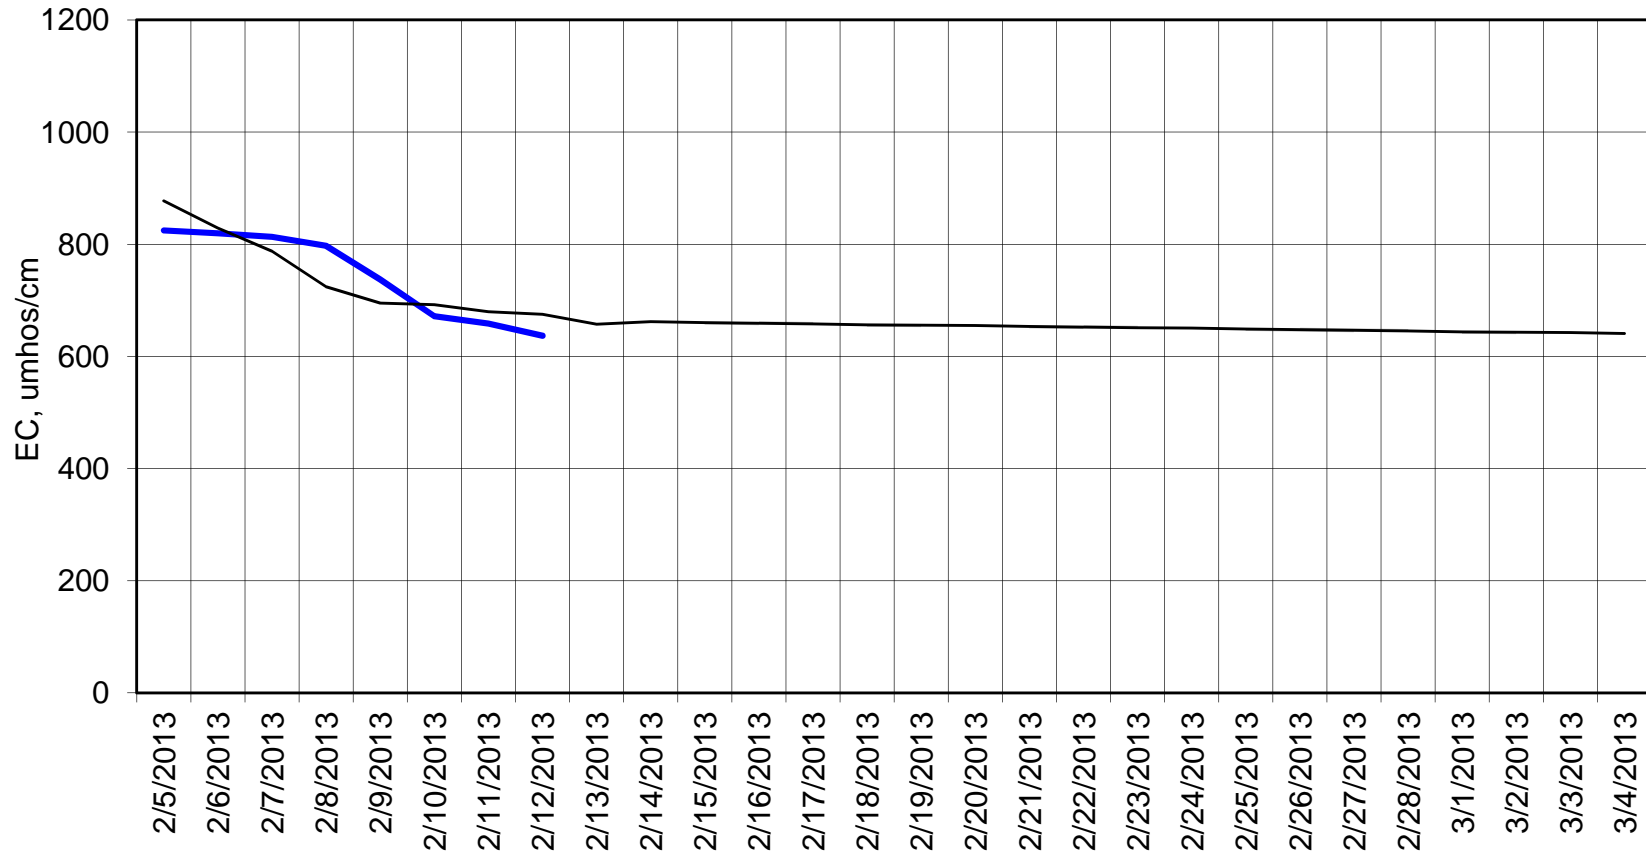

Forecasted Daily EC @ Holland Ct

Forecast Period 2/12/2013 thru 3/4/2013

Adjusted Forecasted Daily EC @ Old River near Middle River

— Hist EC — Base Run

Adjusted Forecasted Daily EC @ San Joaquin River at Brandt Bridge

Forecast Period 2/12/2013 thru 3/4/2013

Adjusted Forecasted Daily EC @ Old River at Tracy Road

Forecast Period 2/12/2013 thru 3/4/2013

Forecasted Daily EC @ Jersey Point

Forecast Period 2/12/2013 thru 3/4/2013

Forecasted Daily EC @ Bethel

Forecast Period 2/12/2013 thru 3/4/2013