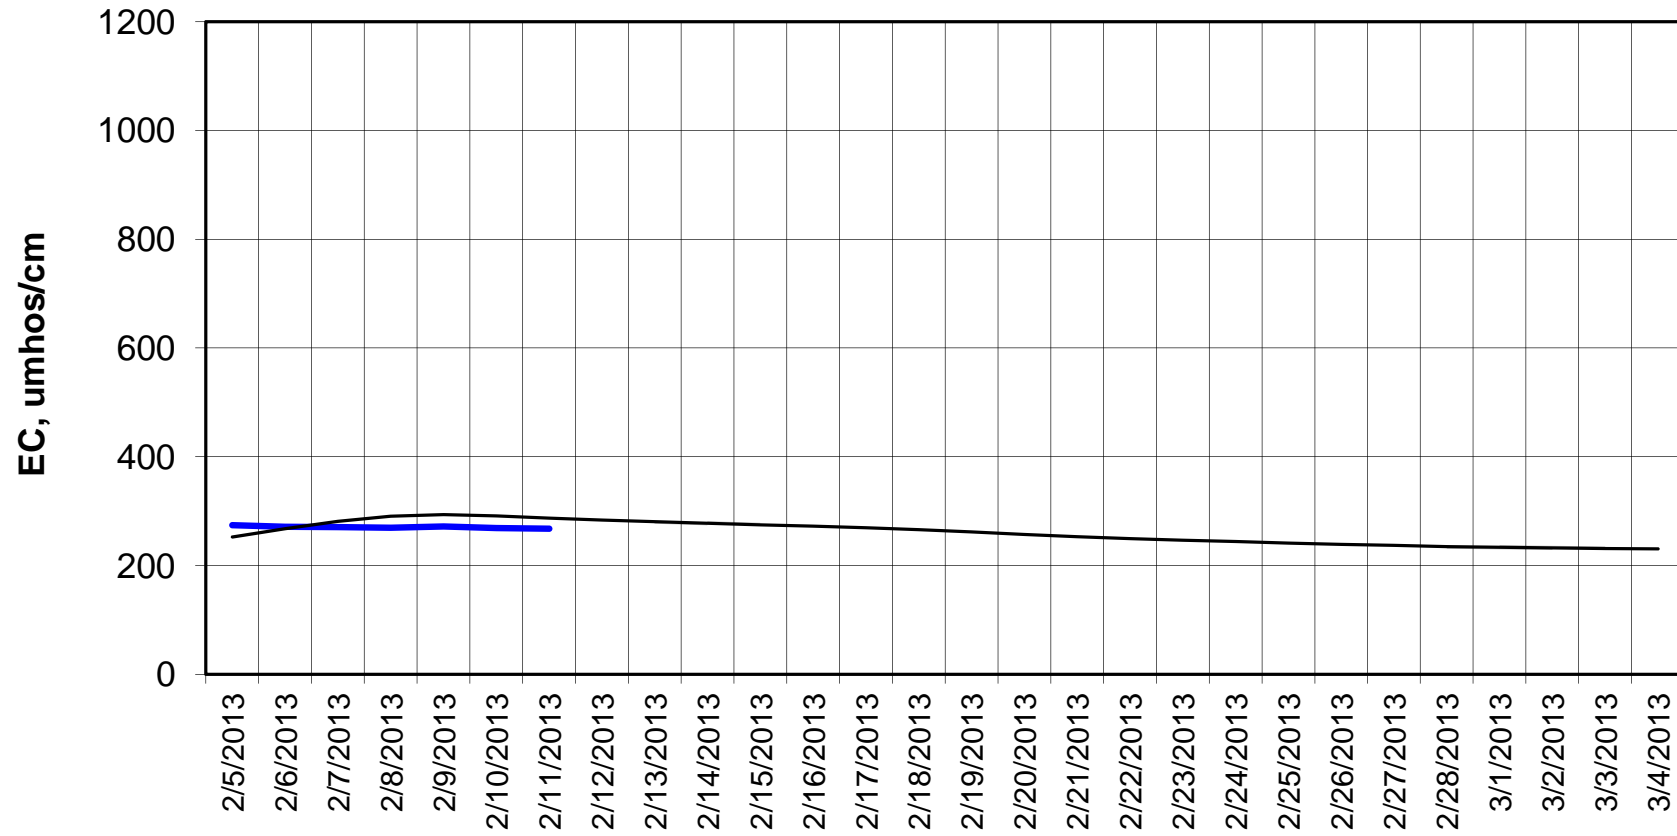

Forecast Period 2/12/2013 thru 3/4/2013

Adjusted Forecasted Daily EC @ Old River at Tracy Road

Forecast Period 2/12/2013 thru 3/4/2013

Forecasted Daily EC @ Jersey Point

Forecast Period 2/12/2013 thru 3/4/2013

Forecasted Daily EC @ Bethel

Forecast Period 2/12/2013 thru 3/4/2013