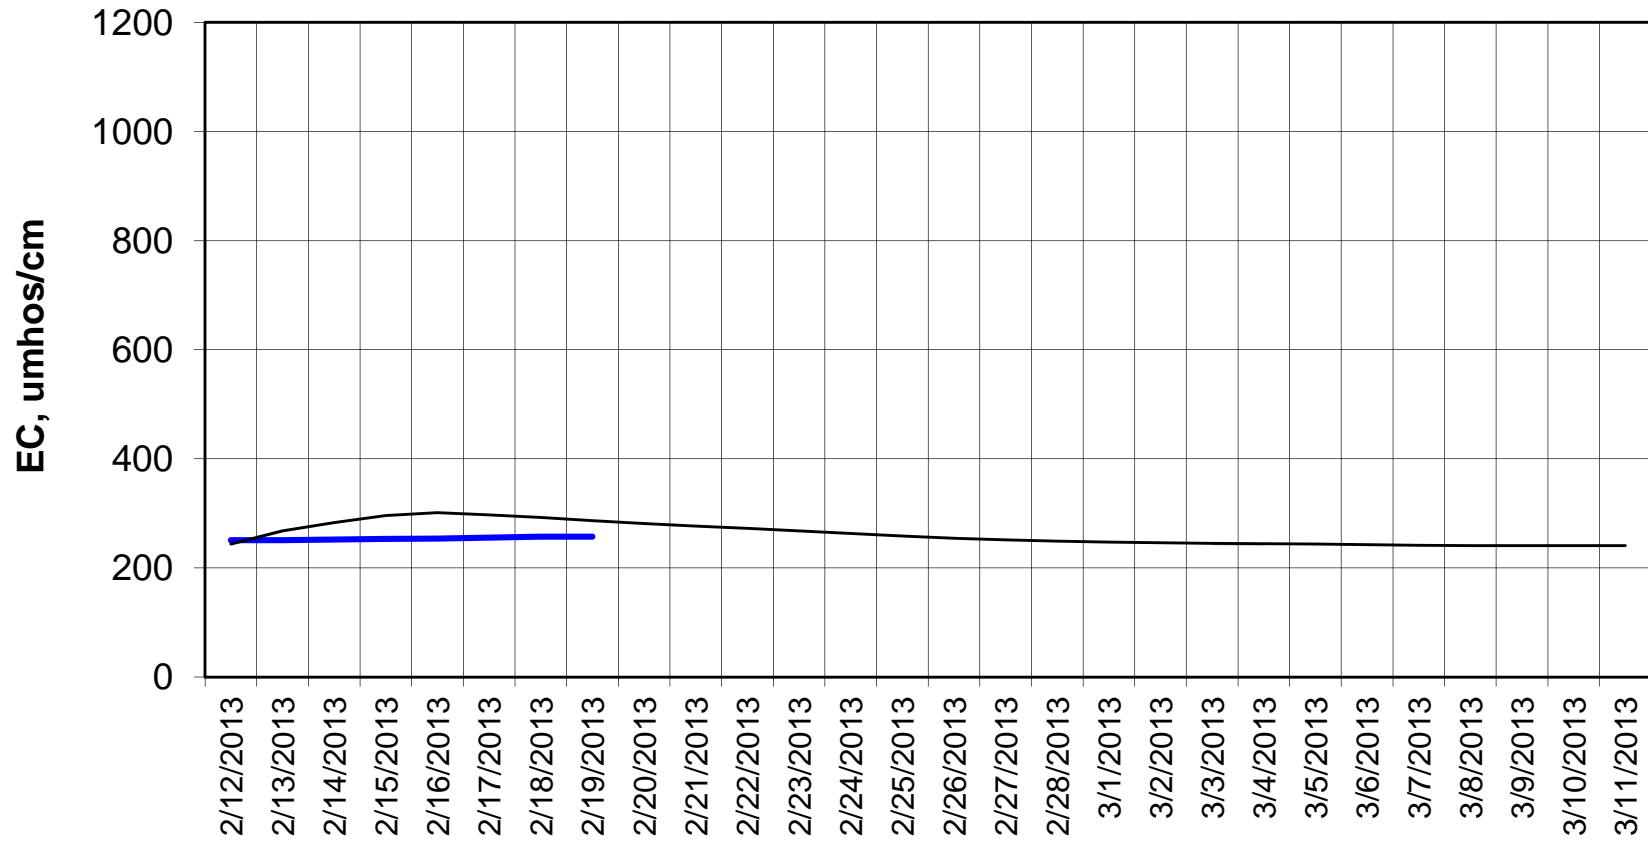

Forecast Period 2/19/2013 thru 3/11/2013

Adjusted Forecasted Daily EC @ Old River at Tracy Road

Forecast Period 2/19/2013 thru 3/11/2013

Forecasted Daily EC @ Jersey Point

Forecast Period 2/19/2013 thru 3/11/2013

Forecasted Daily EC @ Bethel

Forecast Period 2/19/2013 thru 3/11/2013