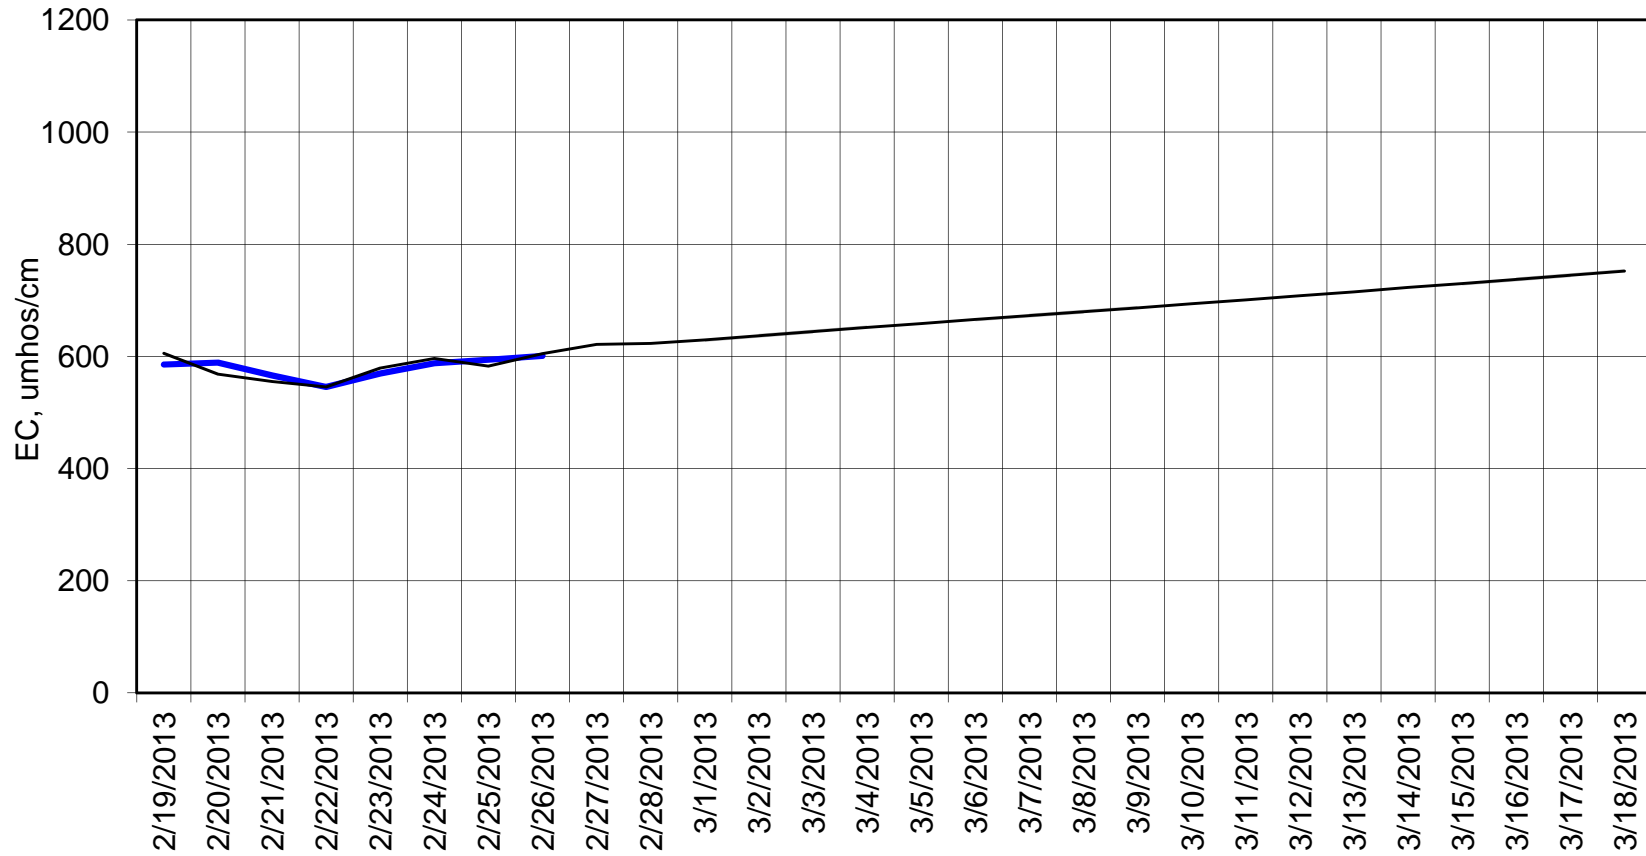

Forecasted Daily EC @ Holland Ct

Forecast Period 2/26/2013 thru 3/18/2013

Adjusted Forecasted Daily EC @ Old River near Middle River

Forecast Period 2/26/2013 thru 3/18/2013

Adjusted Forecasted Daily EC @ San Joaquin River at Brandt Bridge

Forecast Period 2/26/2013 thru 3/18/2013

Adjusted Forecasted Daily EC @ Old River at Tracy Road

Forecast Period 2/26/2013 thru 3/18/2013

Forecasted Daily EC @ Jersey Point

Forecast Period 2/26/2013 thru 3/18/2013

Forecasted Daily EC @ Bethel

Forecast Period 2/26/2013 thru 3/18/2013