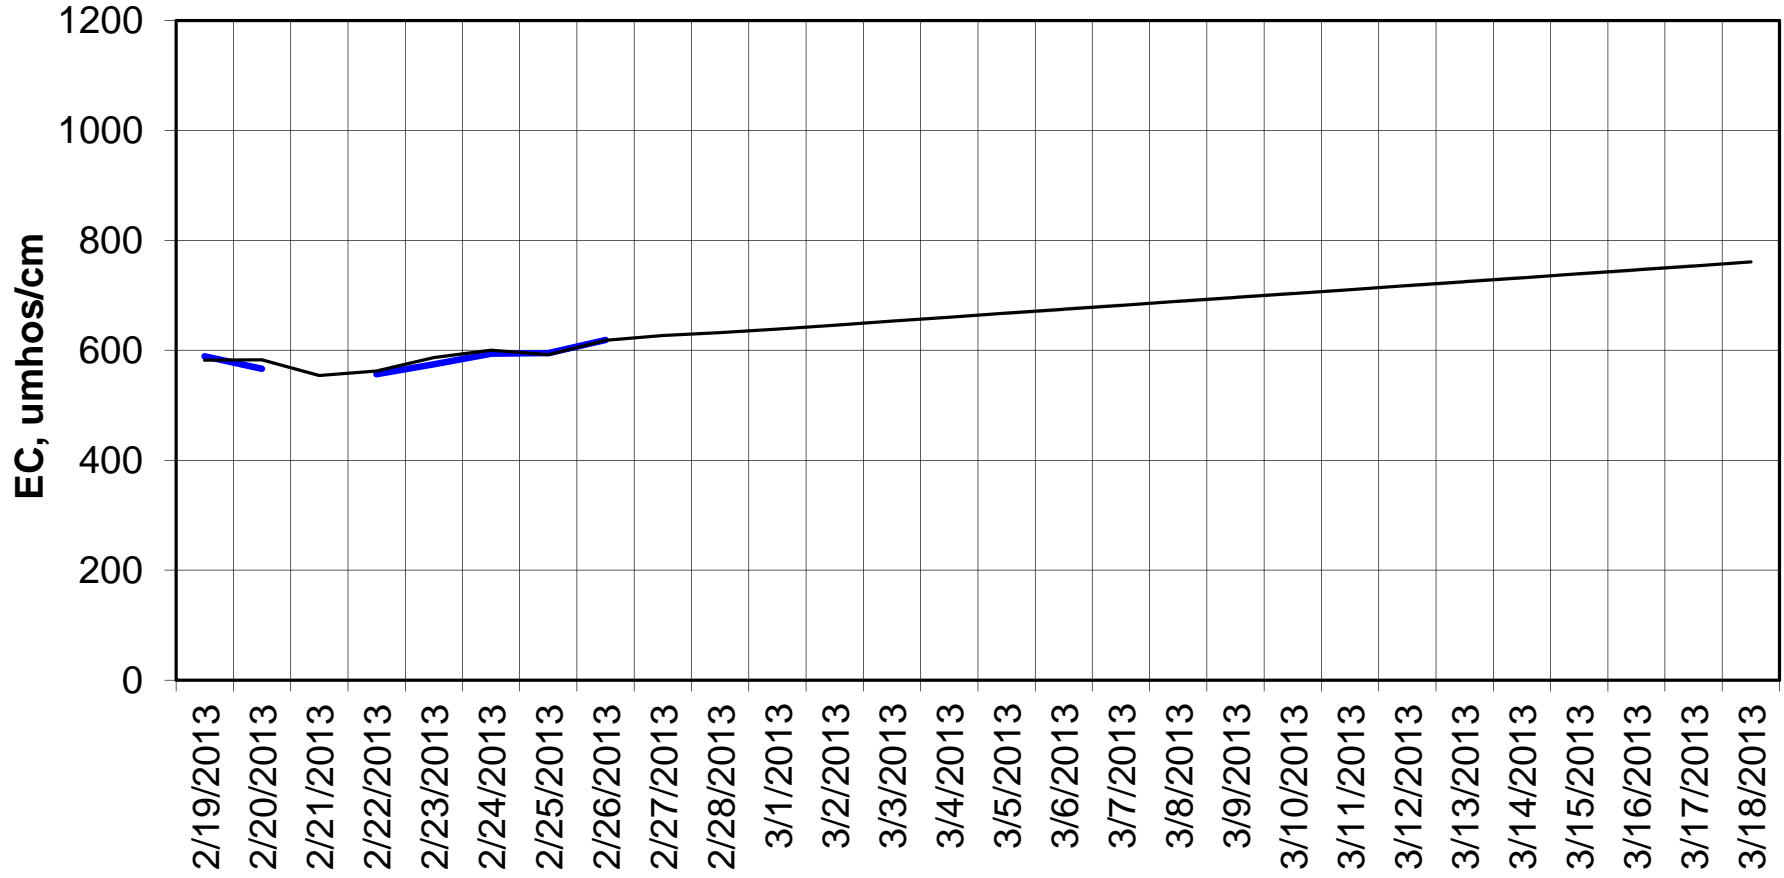

Forecasted Daily EC @ Holland Ct

Forecast Period 2/26/2013 thru 3/18/2013

Adjusted Forecasted Daily EC @ Old River near Middle River

Forecast Period 2/26/2013 thru 3/18/2013

Adjusted Forecasted Daily EC @ San Joaquin River at Brandt Bridge

Forecast Period 2/26/2013 thru 3/18/2013

Adjusted Forecasted Daily EC @ Old River at Tracy Road

Forecast Period 2/26/2013 thru 3/18/2013

Forecasted Daily EC @ Jersey Point

Forecast Period 2/26/2013 thru 3/18/2013