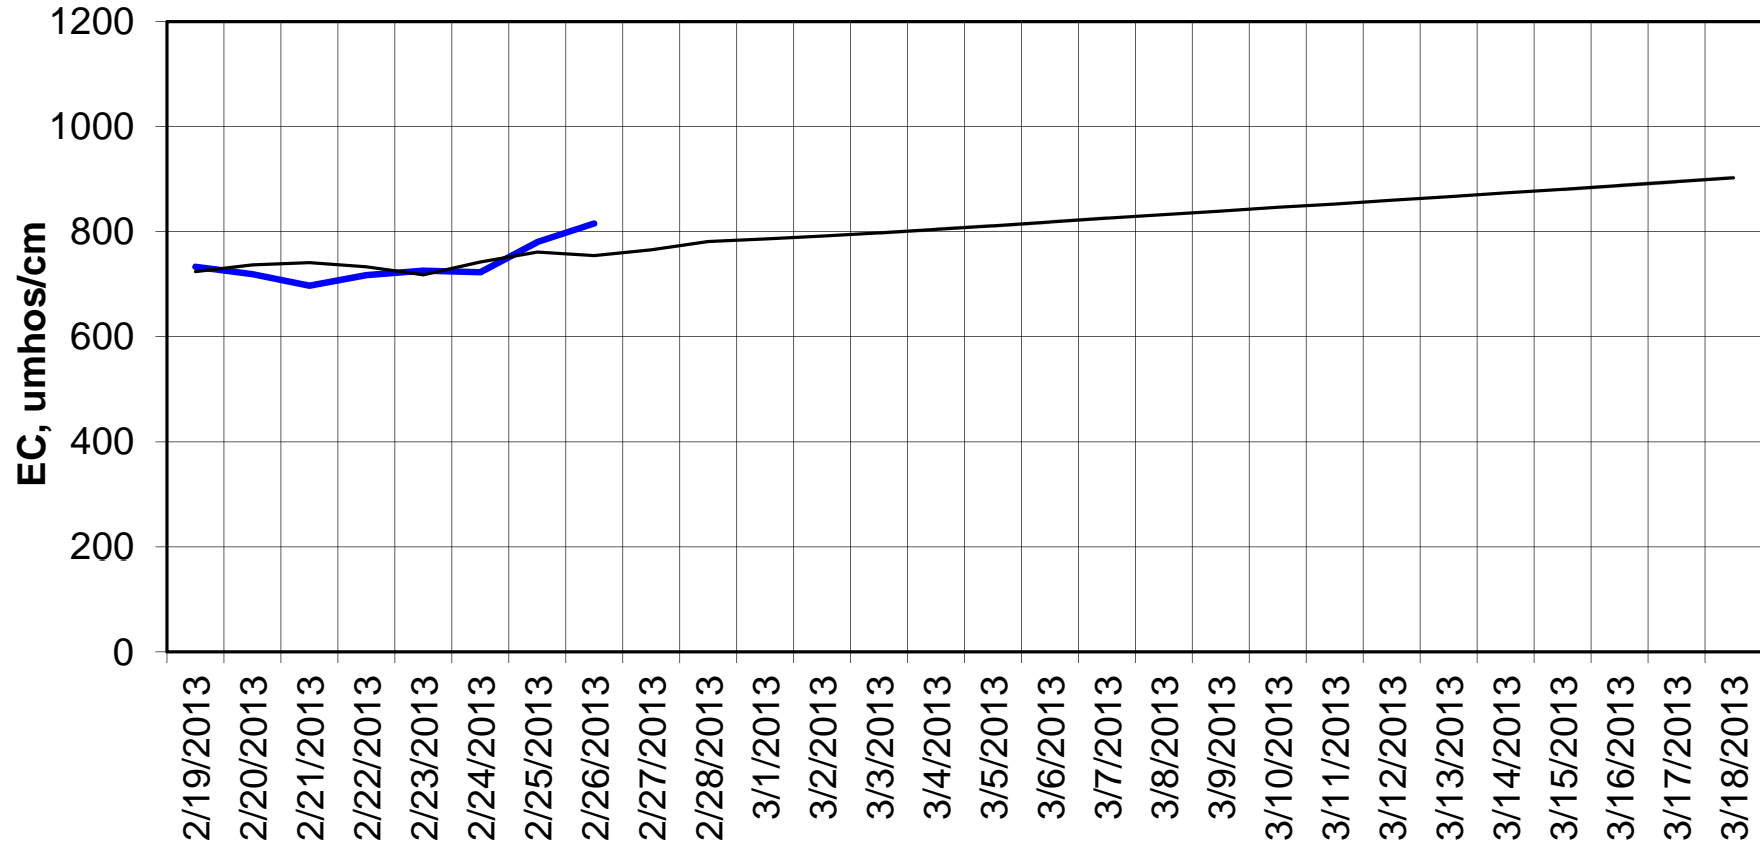

Forecasted Daily EC @ Holland Ct

Forecast Period 2/26/2013 thru 3/18/2013

Adjusted Forecasted Daily EC @ Old River near Middle River

Forecast Period 2/26/2013 thru 3/18/2013

Adjusted Forecasted Daily EC @ San Joaquin River at Brandt Bridge

Forecast Period 2/26/2013 thru 3/18/2013

Adjusted Forecasted Daily EC @ Old River at Tracy Road

Forecast Period 2/26/2013 thru 3/18/2013

Forecasted Daily EC @ Jersey Point

Forecast Period 2/26/2013 thru 3/18/2013