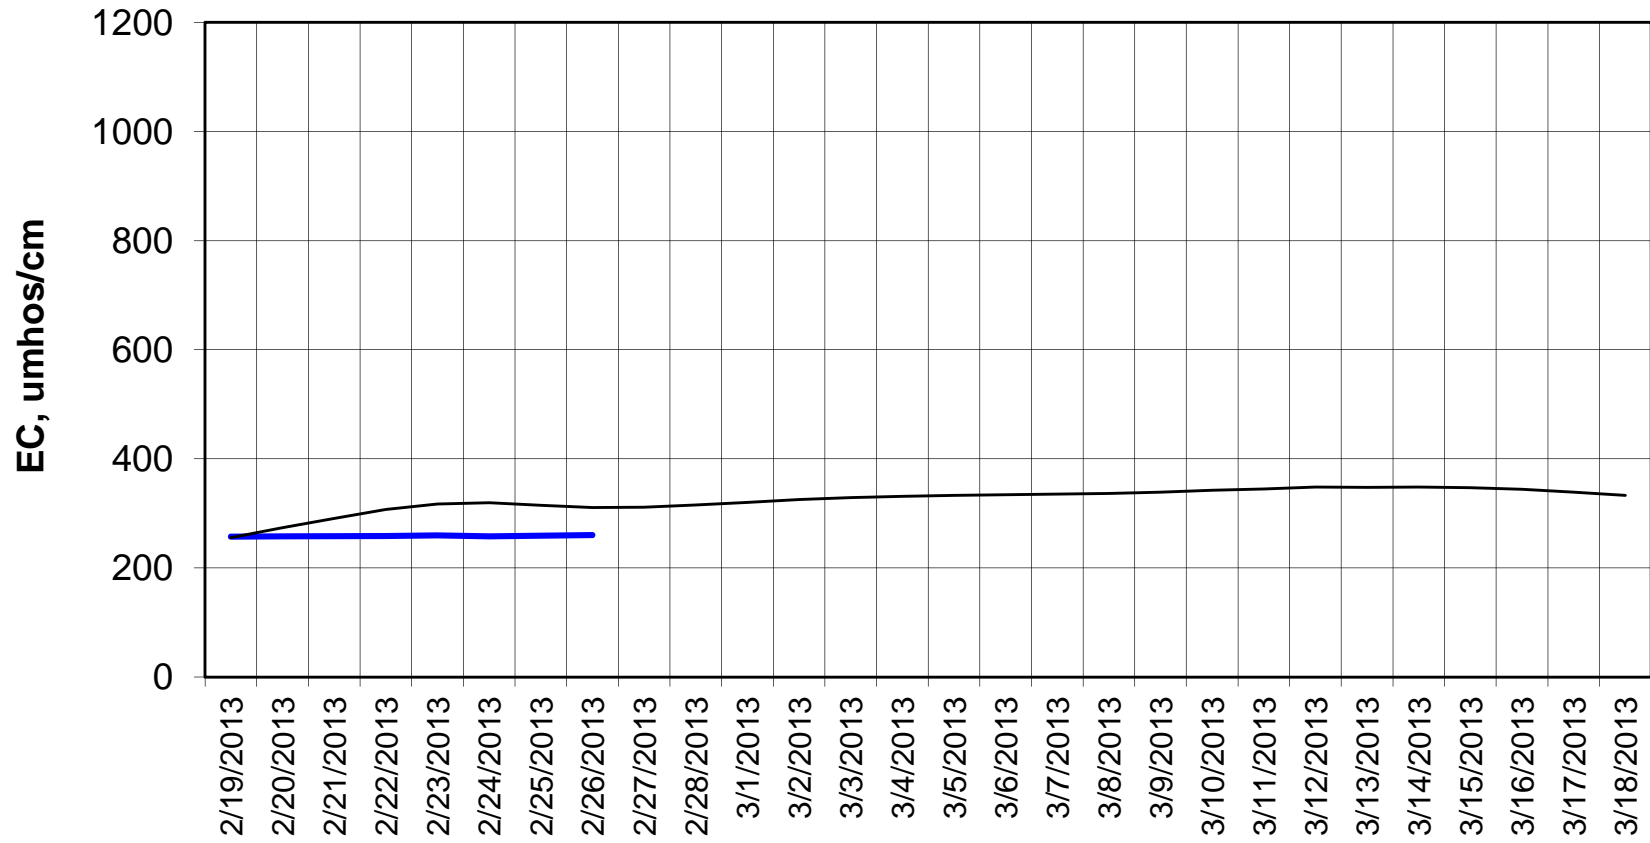

Forecast Period 2/26/2013 thru 3/18/2013

Adjusted Forecasted Daily EC @ Old River at Tracy Road

Forecast Period 2/26/2013 thru 3/18/2013

Forecasted Daily EC @ Jersey Point

Forecast Period 2/26/2013 thru 3/18/2013

Forecasted Daily EC @ Bethel

Forecast Period 2/26/2013 thru 3/18/2013