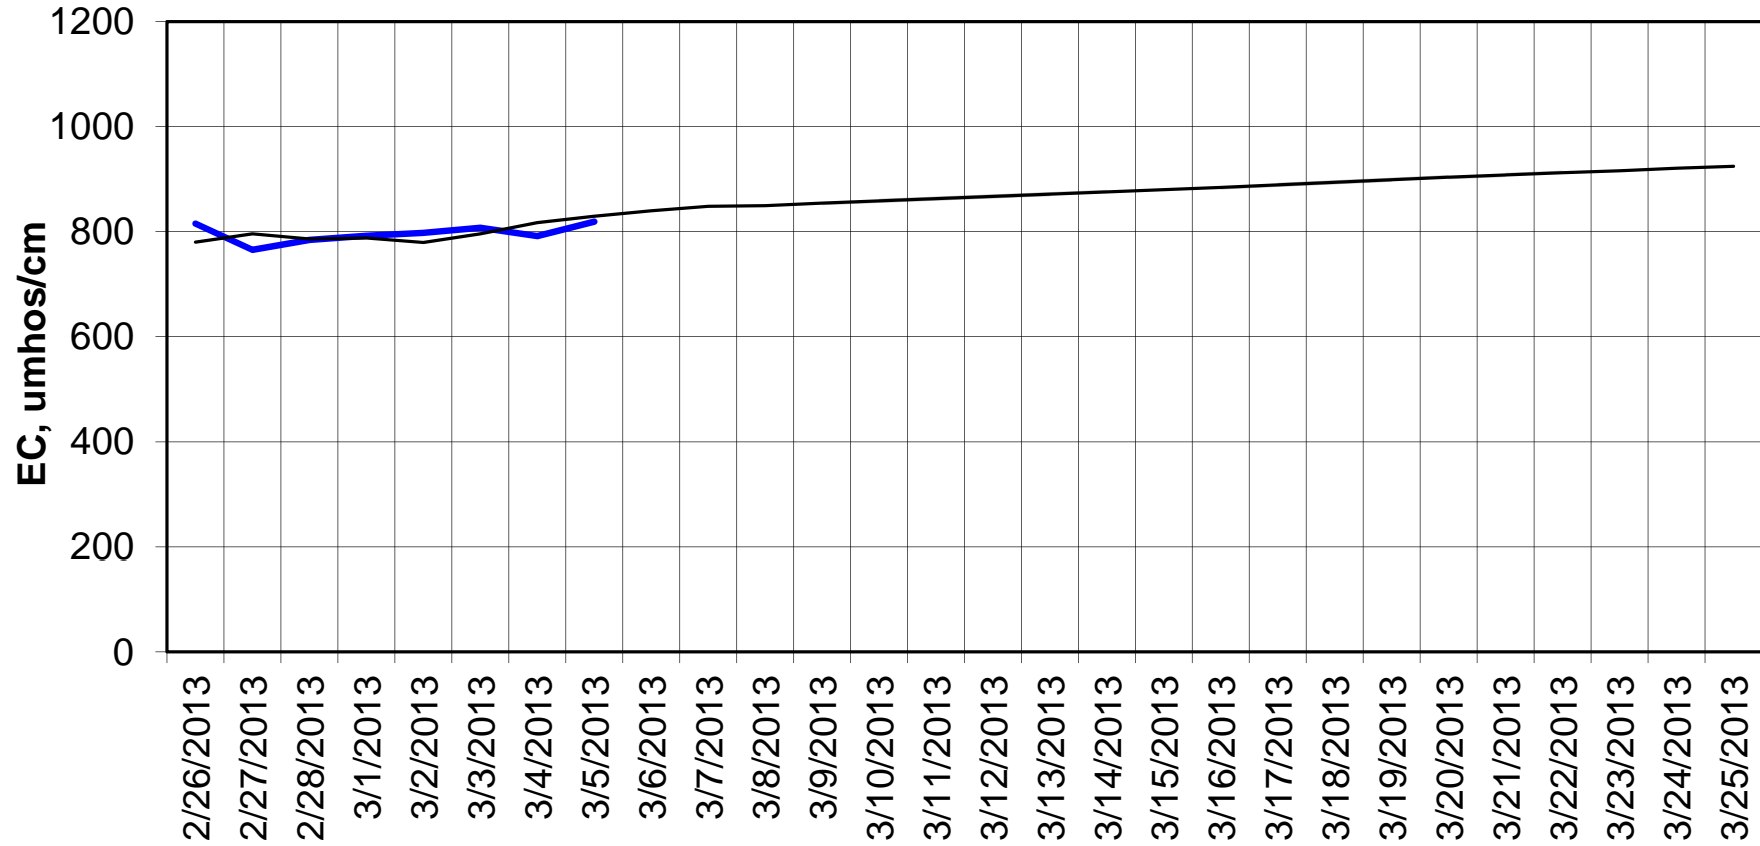

Forecasted Daily EC @ Holland Ct

Forecast Period 3/5/2013 thru 3/25/2013

Adjusted Forecasted Daily EC @ Old River near Middle River

— Hist EC — Base Run

Adjusted Forecasted Daily EC @ San Joaquin River at Brandt Bridge

Forecast Period 3/5/2013 thru 3/25/2013

Adjusted Forecasted Daily EC @ Old River at Tracy Road

Forecast Period 3/5/2013 thru 3/25/2013

Forecasted Daily EC @ Jersey Point

Forecast Period 3/5/2013 thru 3/25/2013