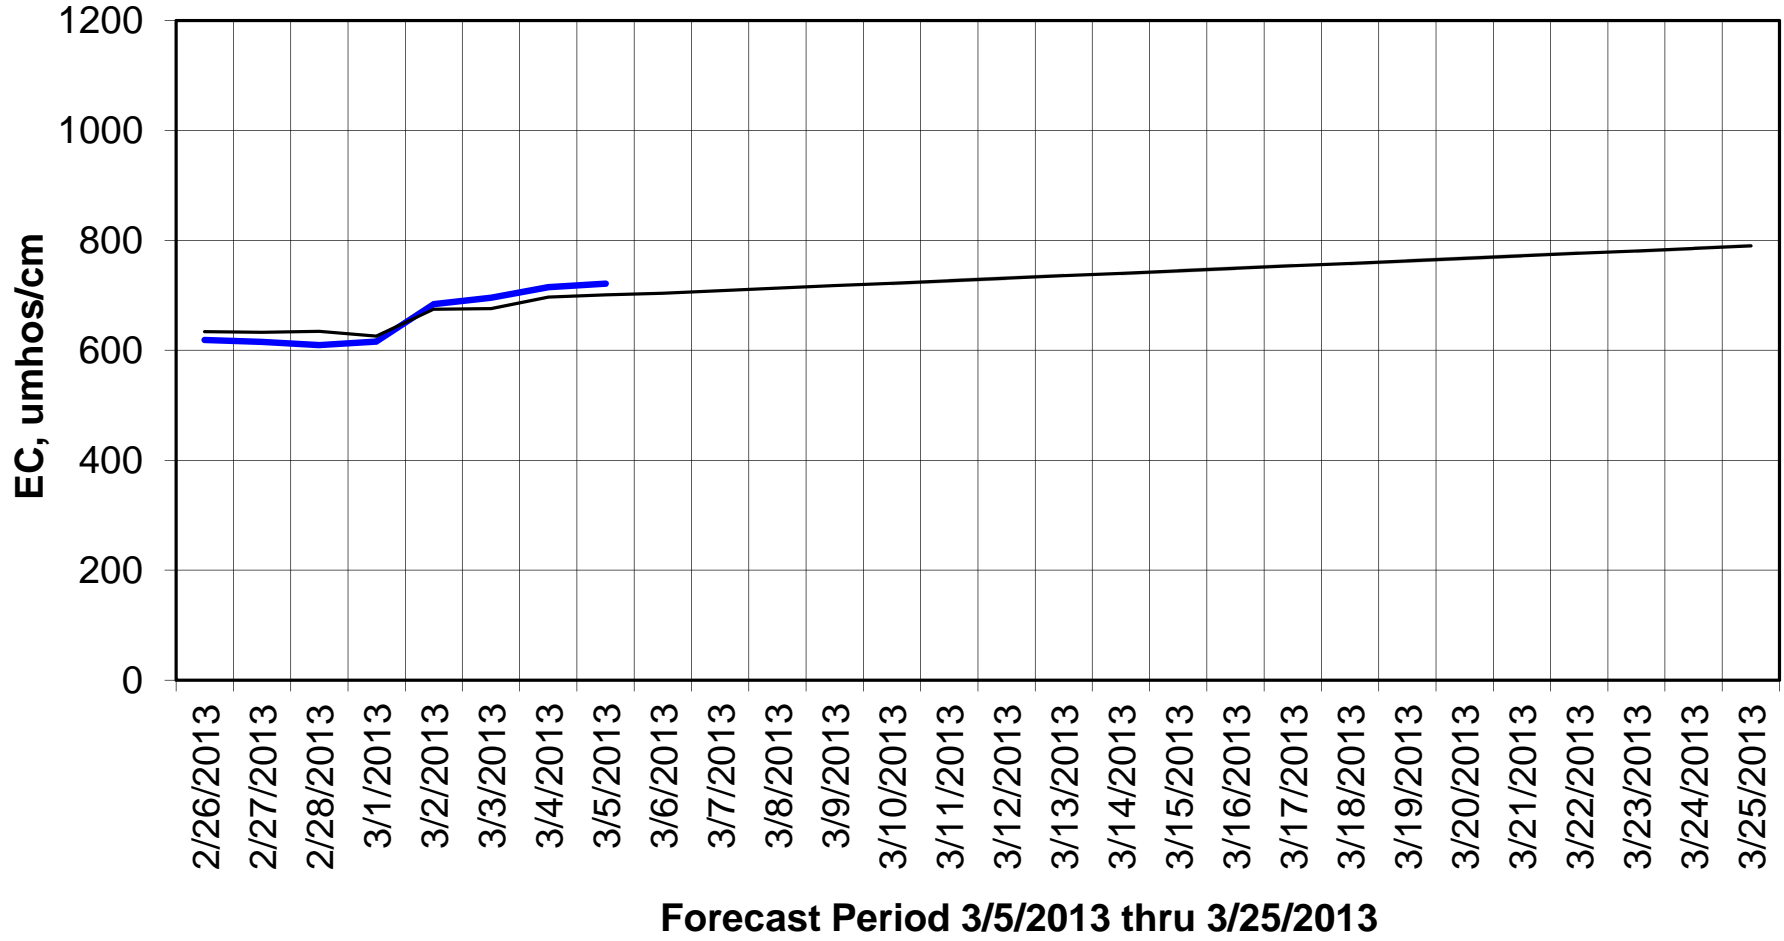

Forecasted Daily EC @ Holland Ct

Forecast Period 3/5/2013 thru 3/25/2013

Adjusted Forecasted Daily EC @ Old River near Middle River

— Hist EC — Base Run

Adjusted Forecasted Daily EC @ San Joaquin River at Brandt Bridge

Forecast Period 3/5/2013 thru 3/25/2013

Adjusted Forecasted Daily EC @ Old River at Tracy Road

Forecast Period 3/5/2013 thru 3/25/2013

Forecasted Daily EC @ Jersey Point

Forecast Period 3/5/2013 thru 3/25/2013