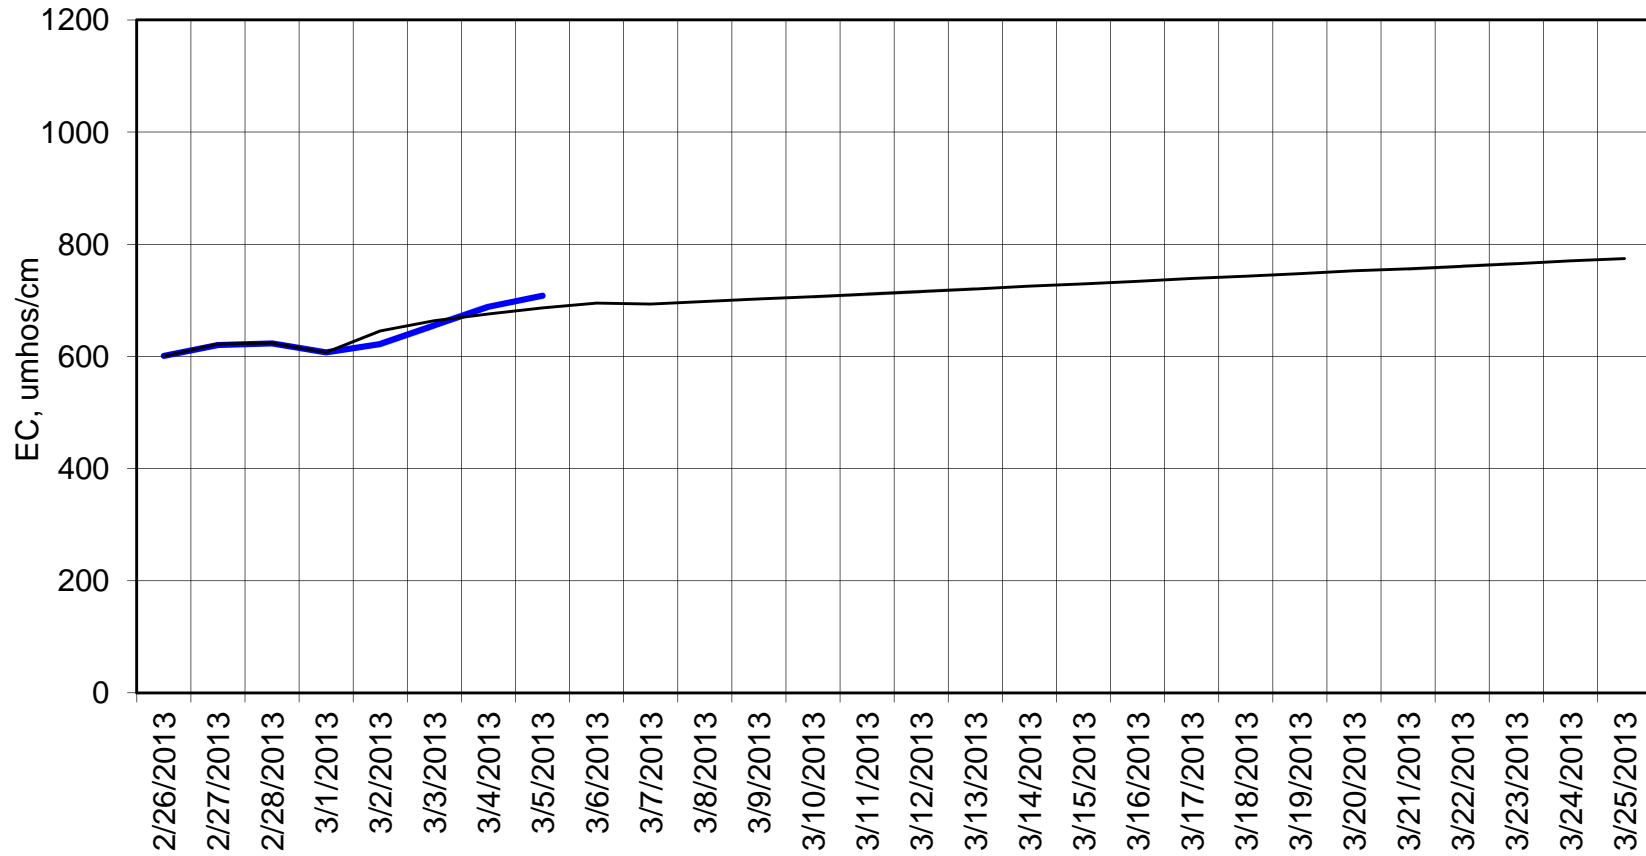

Forecasted Daily EC @ Holland Ct

Forecast Period 3/5/2013 thru 3/25/2013

Adjusted Forecasted Daily EC @ Old River near Middle River

— Hist EC — Base Run

Adjusted Forecasted Daily EC @ San Joaquin River at Brandt Bridge

Forecast Period 3/5/2013 thru 3/25/2013

Adjusted Forecasted Daily EC @ Old River at Tracy Road

Forecast Period 3/5/2013 thru 3/25/2013

Forecasted Daily EC @ Jersey Point

Forecast Period 3/5/2013 thru 3/25/2013