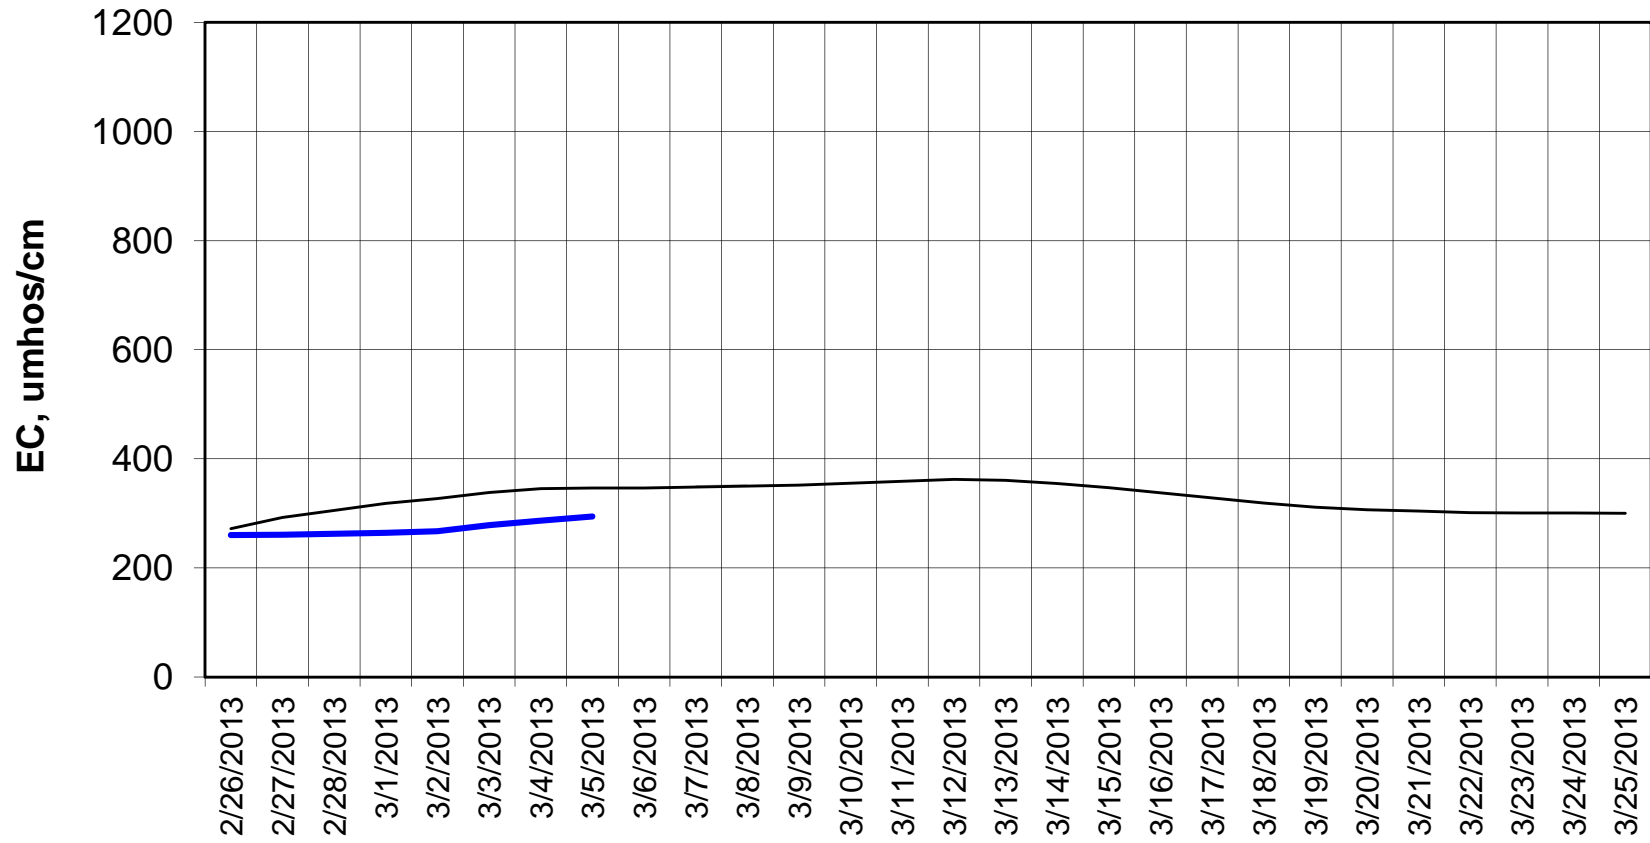

Forecast Period 3/5/2013 thru 3/25/2013

Adjusted Forecasted Daily EC @ Old River at Tracy Road

Forecast Period 3/5/2013 thru 3/25/2013

Forecasted Daily EC @ Jersey Point

Forecast Period 3/5/2013 thru 3/25/2013

Forecasted Daily EC @ Bethel

Forecast Period 3/5/2013 thru 3/25/2013