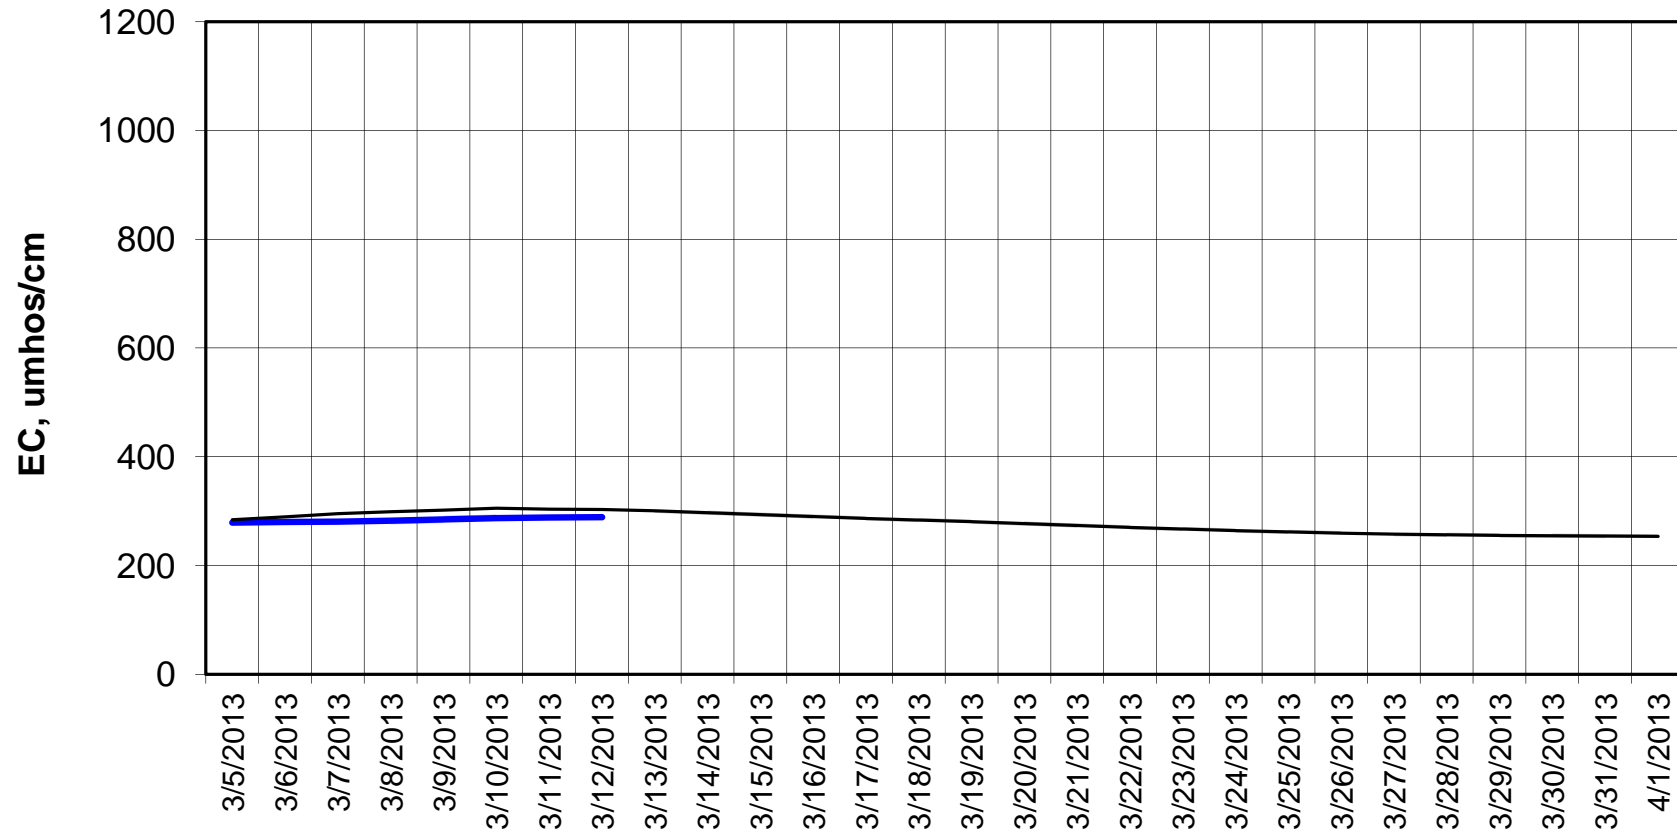

Forecast Period 3/12/2013 thru 4/1/2013

Adjusted Forecasted Daily EC @ Old River at Tracy Road

Forecast Period 3/12/2013 thru 4/1/2013

Forecasted Daily EC @ Jersey Point

Forecast Period 3/12/2013 thru 4/1/2013

Forecasted Daily EC @ Bethel

Forecast Period 3/12/2013 thru 4/1/2013