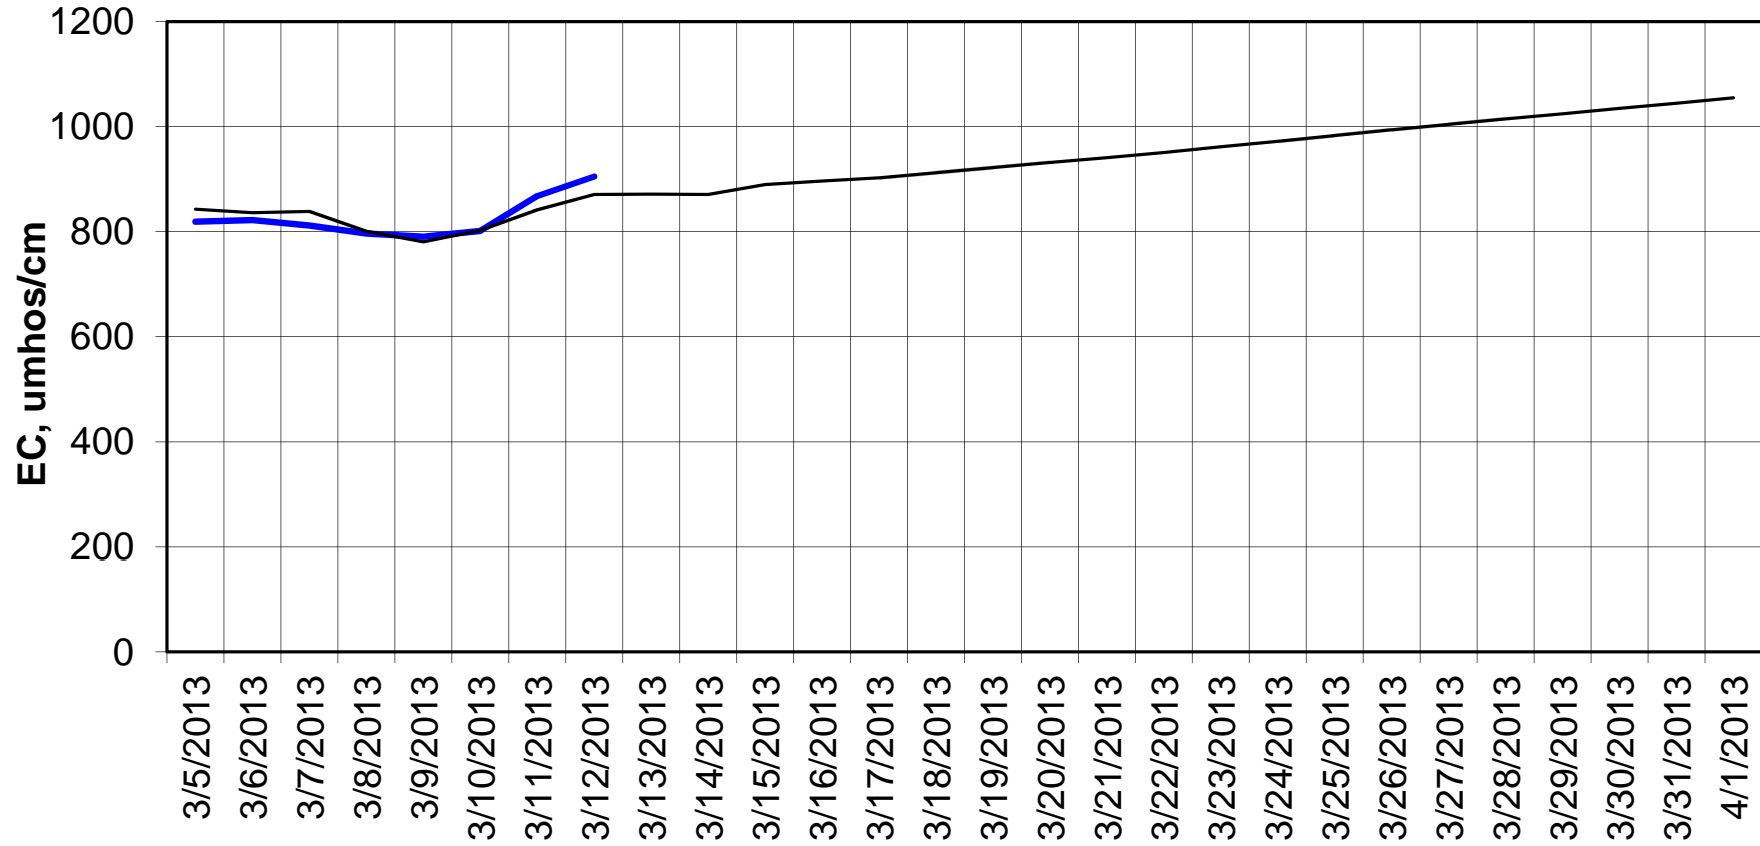

Forecasted Daily EC @ Holland Ct

Forecast Period 3/12/2013 thru 4/1/2013

Adjusted Forecasted Daily EC @ Old River near Middle River

Hist EC

Base Run

Adjusted Forecasted Daily EC @ San Joaquin River at Brandt Bridge

Forecast Period 3/12/2013 thru 4/1/2013

Adjusted Forecasted Daily EC @ Old River at Tracy Road

Forecast Period 3/12/2013 thru 4/1/2013

Forecasted Daily EC @ Jersey Point

Forecast Period 3/12/2013 thru 4/1/2013