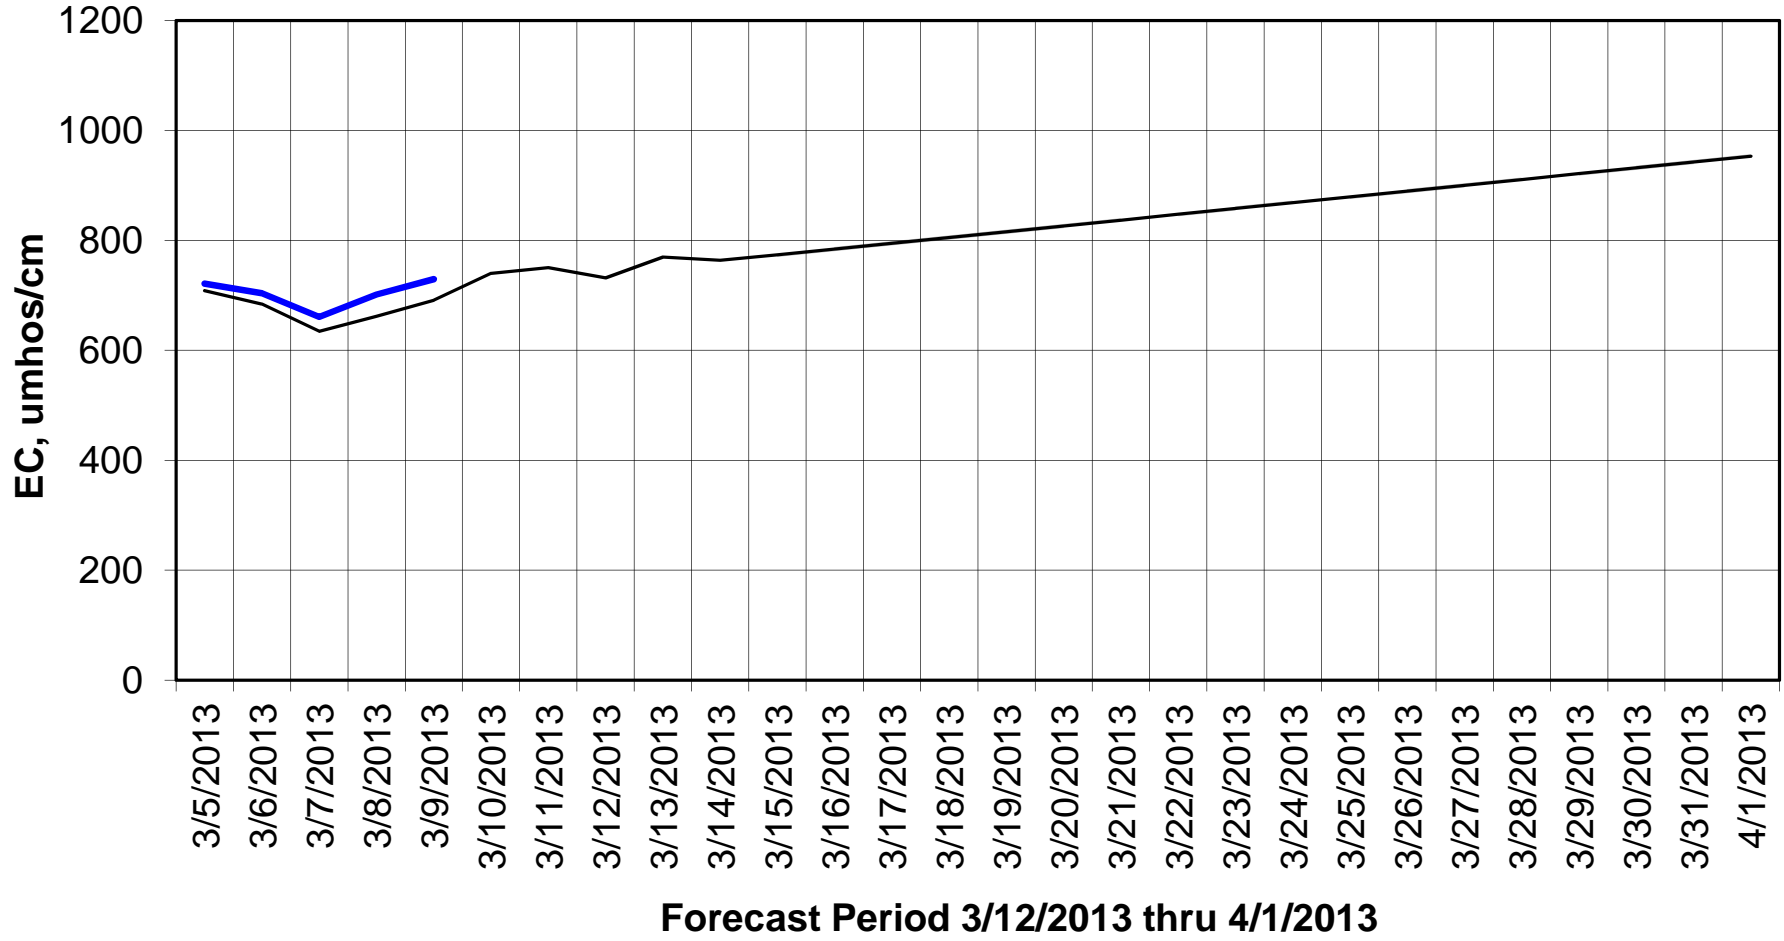

Forecasted Daily EC @ Holland Ct

Forecast Period 3/12/2013 thru 4/1/2013

Adjusted Forecasted Daily EC @ Old River near Middle River

Hist EC

Base Run

Adjusted Forecasted Daily EC @ San Joaquin River at Brandt Bridge

Forecast Period 3/12/2013 thru 4/1/2013

Adjusted Forecasted Daily EC @ Old River at Tracy Road

Forecast Period 3/12/2013 thru 4/1/2013

Forecasted Daily EC @ Jersey Point

Forecast Period 3/12/2013 thru 4/1/2013