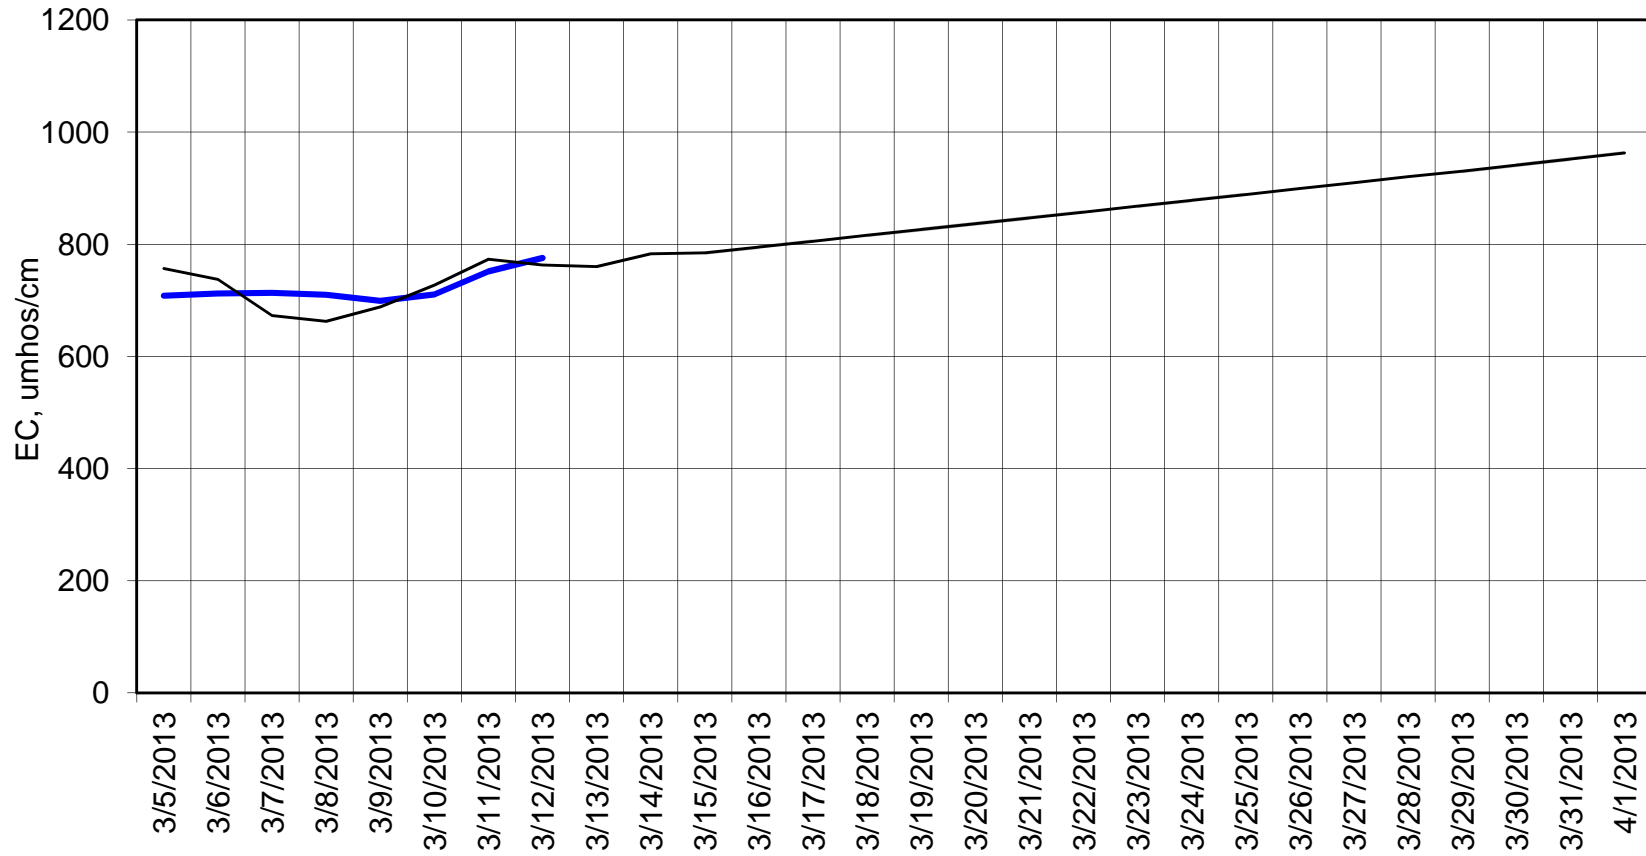

Forecasted Daily EC @ Holland Ct

Forecast Period 3/12/2013 thru 4/1/2013

Adjusted Forecasted Daily EC @ Old River near Middle River

Hist EC

Base Run

Adjusted Forecasted Daily EC @ San Joaquin River at Brandt Bridge

Forecast Period 3/12/2013 thru 4/1/2013

Adjusted Forecasted Daily EC @ Old River at Tracy Road

Forecast Period 3/12/2013 thru 4/1/2013

Forecasted Daily EC @ Jersey Point

Forecast Period 3/12/2013 thru 4/1/2013