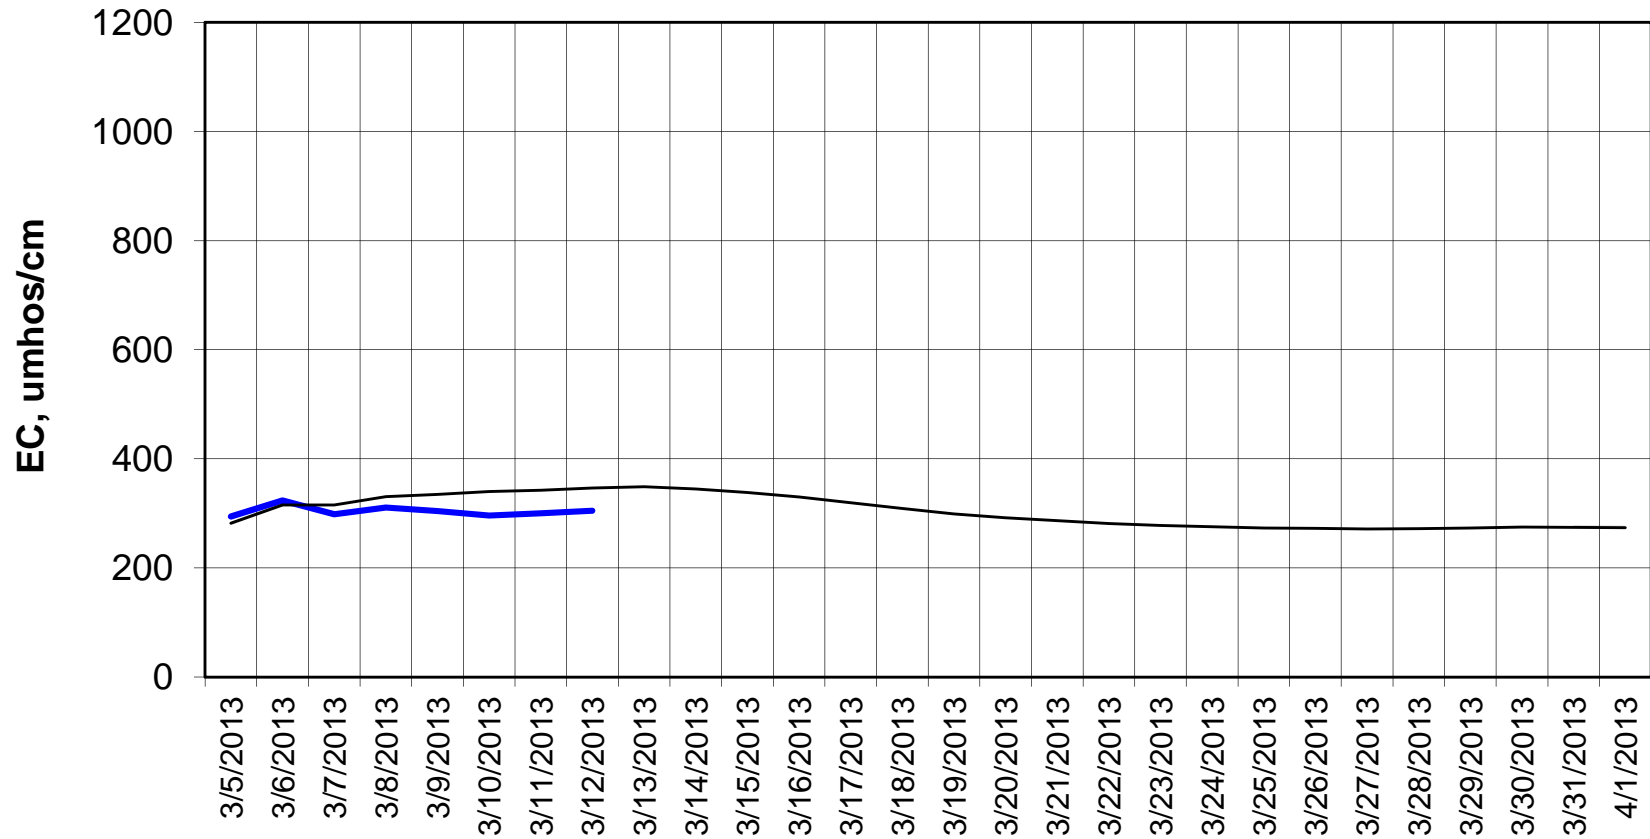

Forecast Period 3/12/2013 thru 4/1/2013

Adjusted Forecasted Daily EC @ Old River at Tracy Road

Forecast Period 3/12/2013 thru 4/1/2013

Forecasted Daily EC @ Jersey Point

Forecast Period 3/12/2013 thru 4/1/2013

Forecasted Daily EC @ Bethel

Forecast Period 3/12/2013 thru 4/1/2013