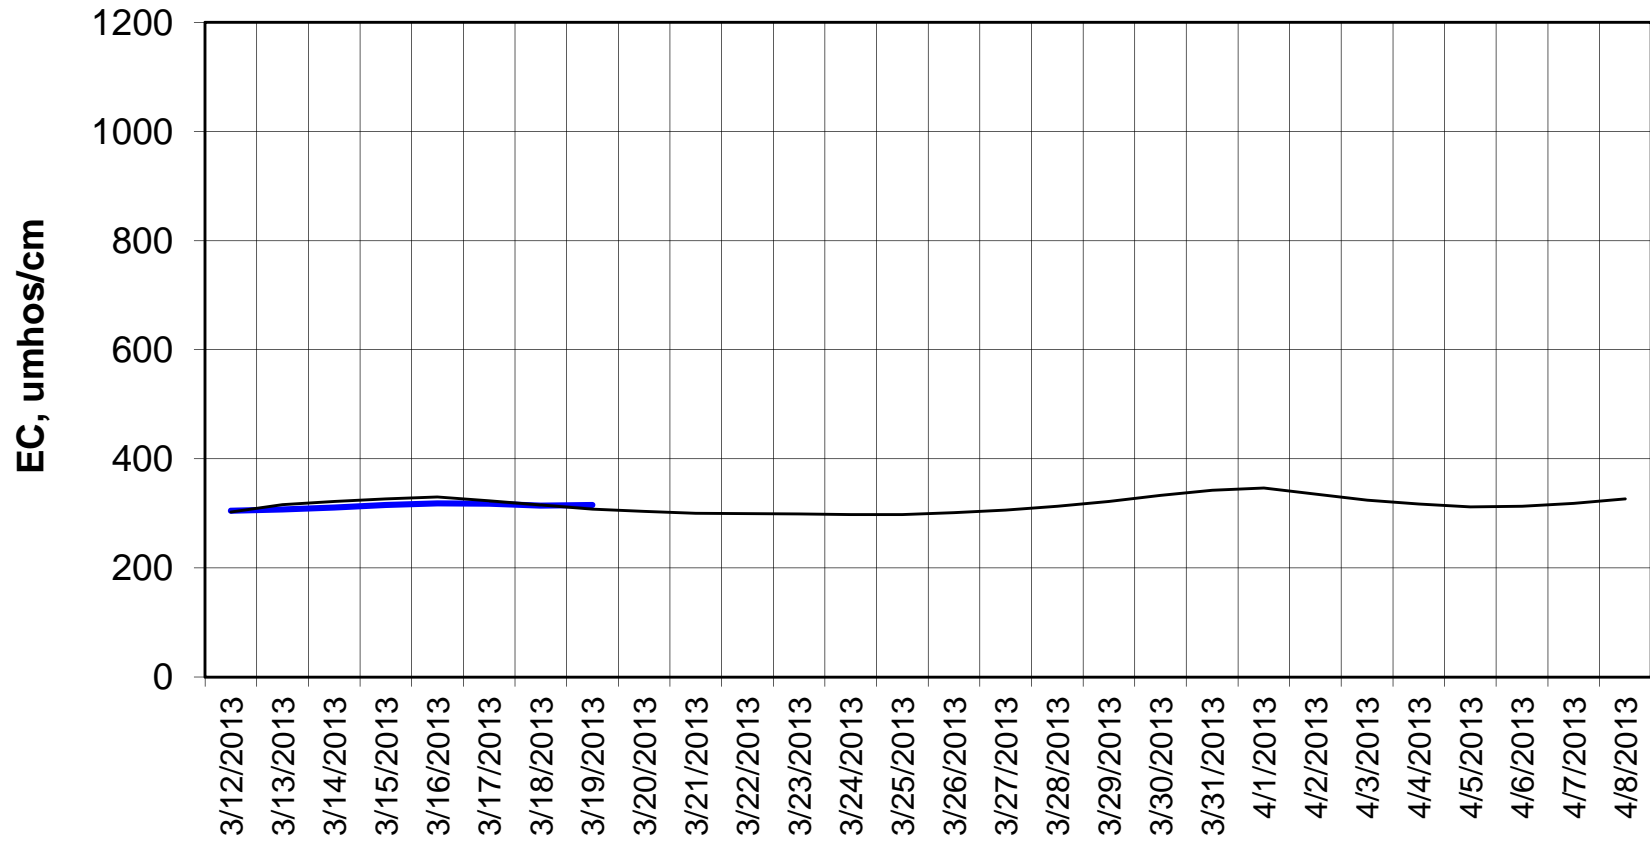

Forecast Period 3/19/2013 thru 4/8/2013

Adjusted Forecasted Daily EC @ Old River at Tracy Road

Forecast Period 3/19/2013 thru 4/8/2013

Forecasted Daily EC @ Jersey Point

Forecast Period 3/19/2013 thru 4/8/2013

Forecasted Daily EC @ Bethel

Forecast Period 3/19/2013 thru 4/8/2013