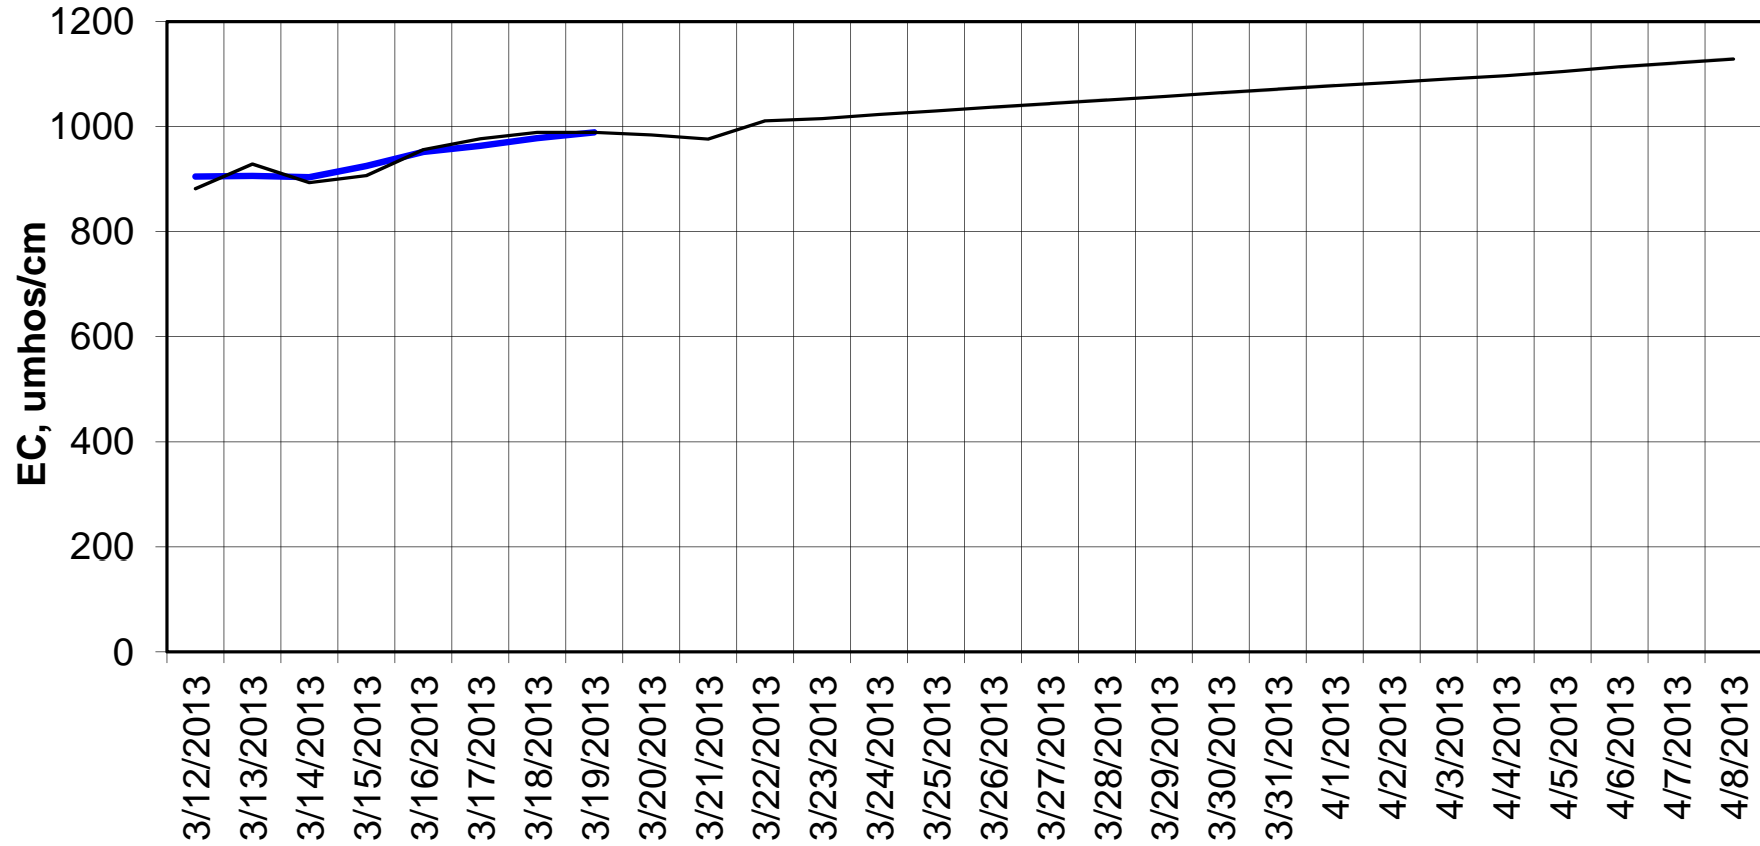

Forecasted Daily EC @ Holland Ct

Forecast Period 3/19/2013 thru 4/8/2013

Adjusted Forecasted Daily EC @ Old River near Middle River

— Hist EC — Base Run

Adjusted Forecasted Daily EC @ San Joaquin River at Brandt Bridge

Forecast Period 3/19/2013 thru 4/8/2013

Adjusted Forecasted Daily EC @ Old River at Tracy Road

Forecast Period 3/19/2013 thru 4/8/2013

Forecasted Daily EC @ Jersey Point

Forecast Period 3/19/2013 thru 4/8/2013