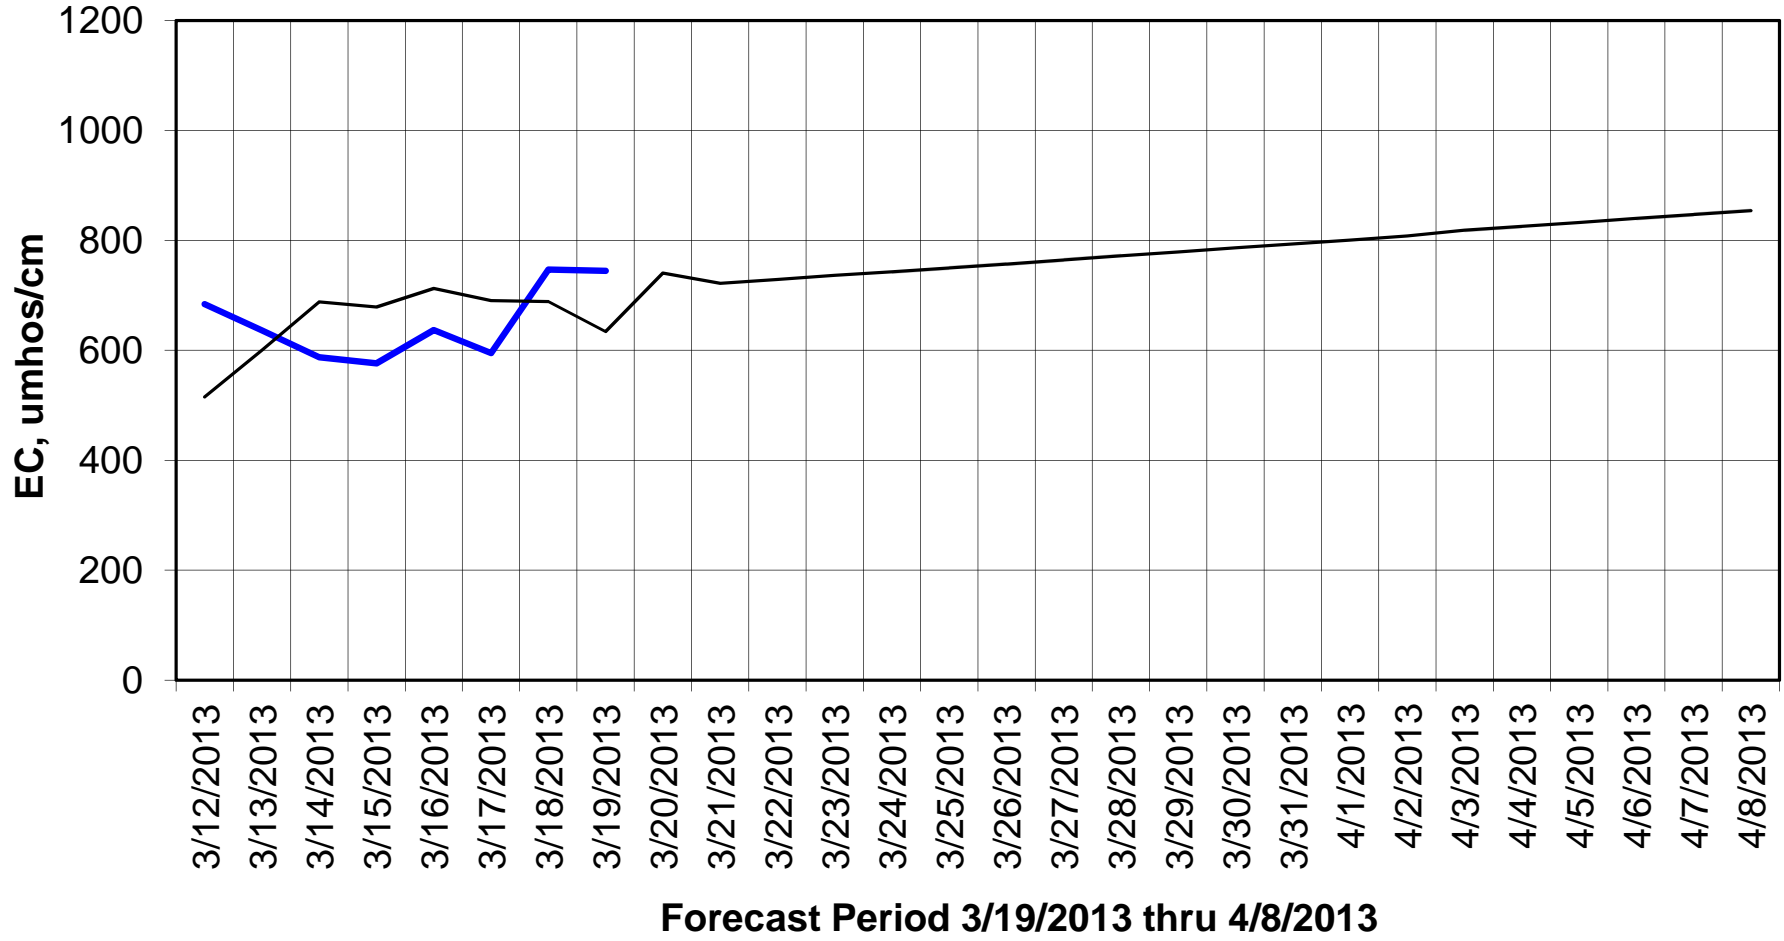

Forecasted Daily EC @ Holland Ct

Forecast Period 3/19/2013 thru 4/8/2013

Adjusted Forecasted Daily EC @ Old River near Middle River

— Hist EC — Base Run

Adjusted Forecasted Daily EC @ San Joaquin River at Brandt Bridge

Forecast Period 3/19/2013 thru 4/8/2013

Adjusted Forecasted Daily EC @ Old River at Tracy Road

Forecast Period 3/19/2013 thru 4/8/2013

Forecasted Daily EC @ Jersey Point

Forecast Period 3/19/2013 thru 4/8/2013