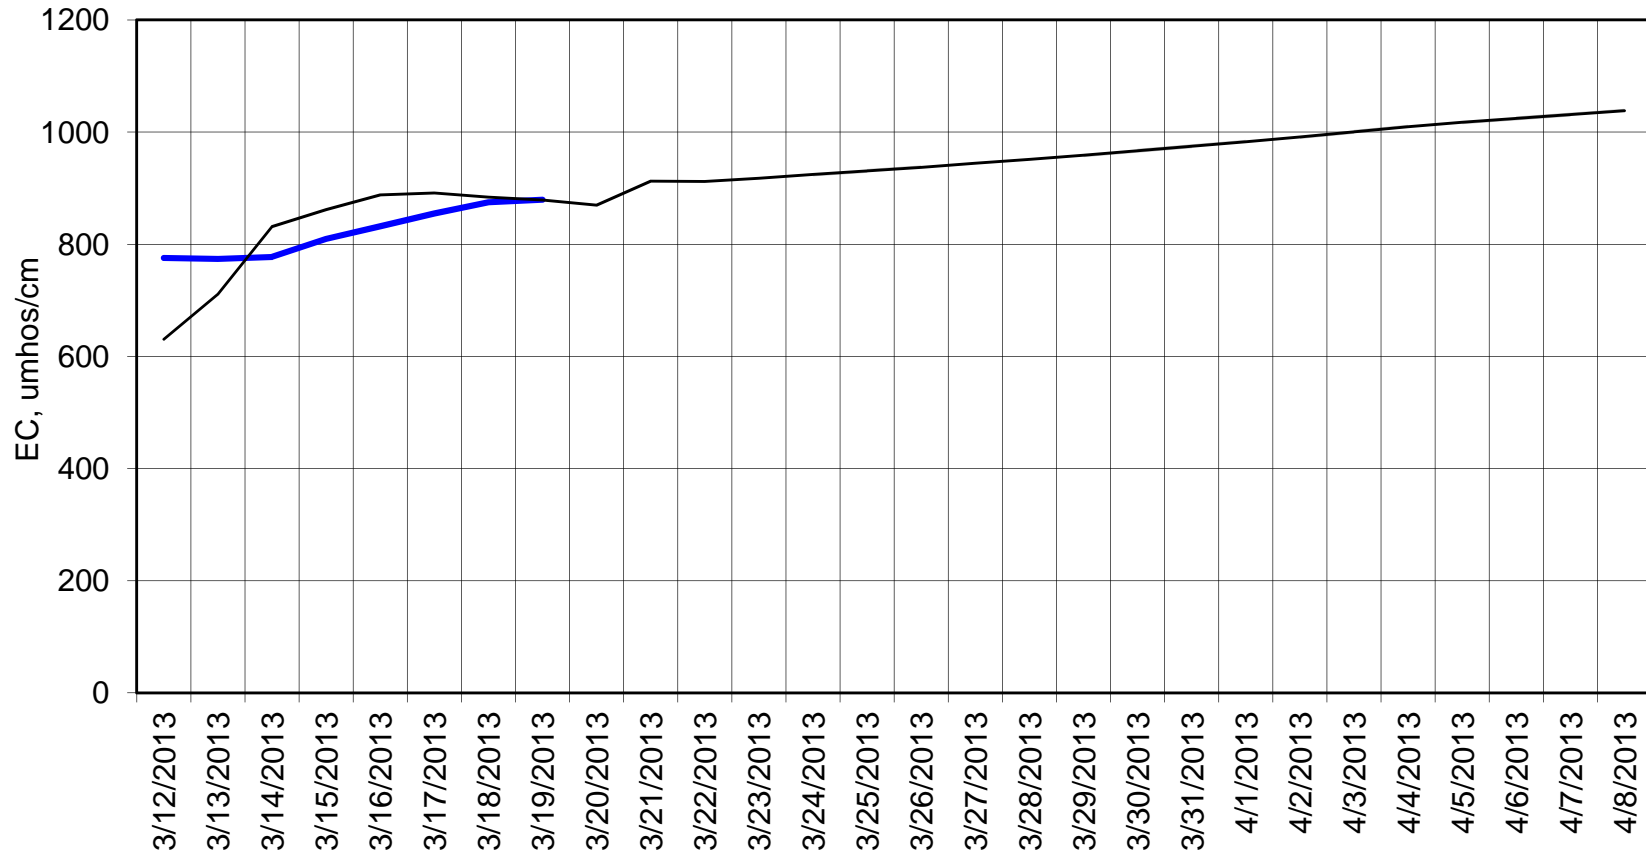

Forecasted Daily EC @ Holland Ct

Forecast Period 3/19/2013 thru 4/8/2013

Adjusted Forecasted Daily EC @ Old River near Middle River

— Hist EC — Base Run

Adjusted Forecasted Daily EC @ San Joaquin River at Brandt Bridge

Forecast Period 3/19/2013 thru 4/8/2013

Adjusted Forecasted Daily EC @ Old River at Tracy Road

Forecast Period 3/19/2013 thru 4/8/2013

Forecasted Daily EC @ Jersey Point

Forecast Period 3/19/2013 thru 4/8/2013