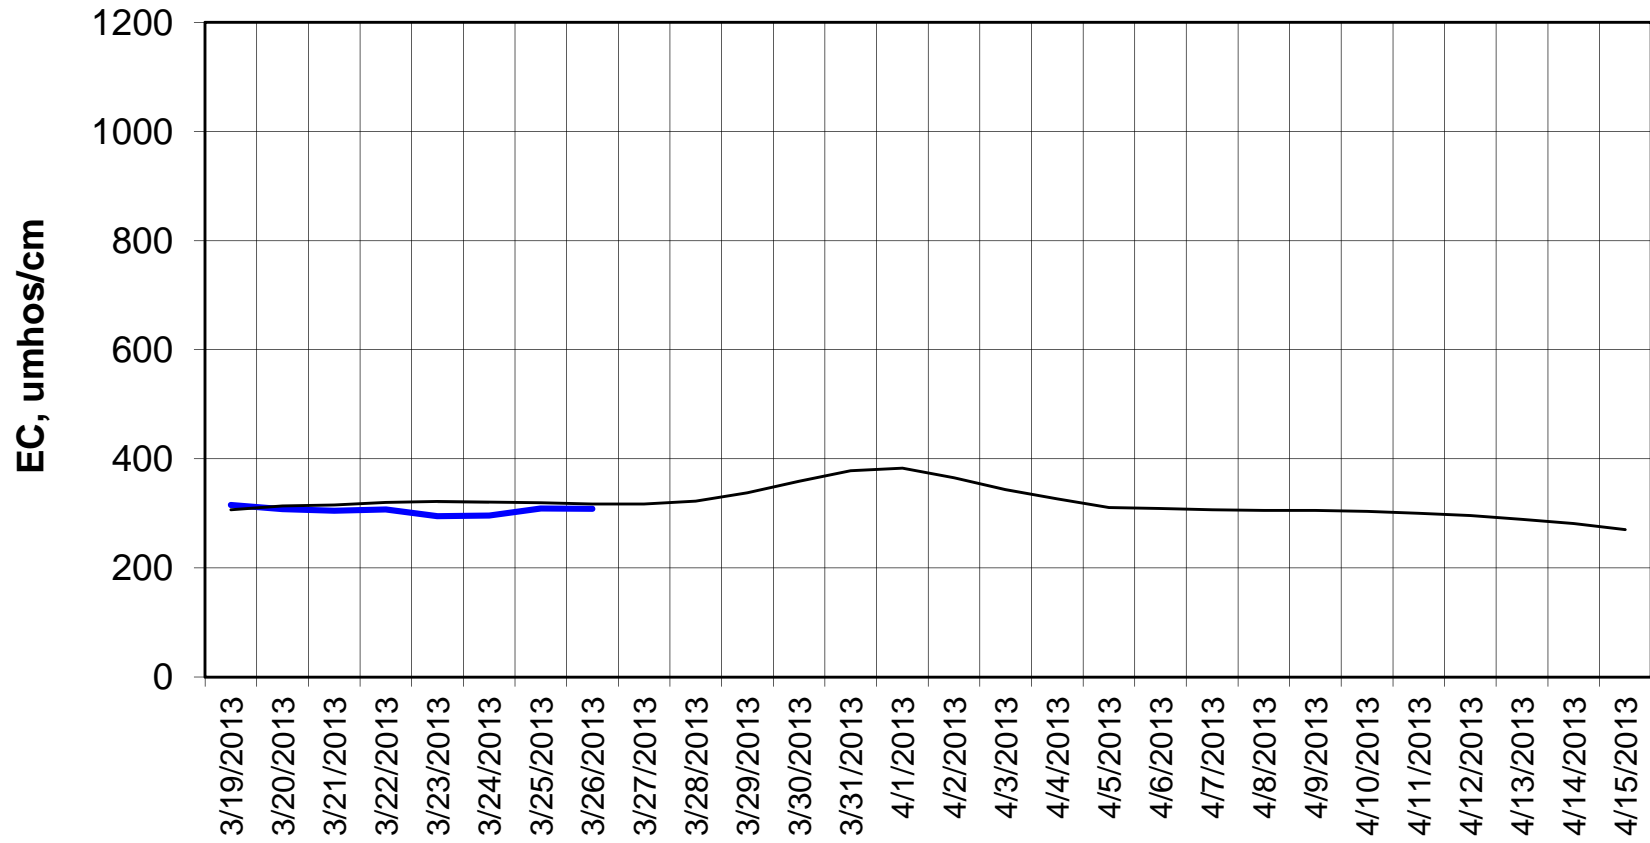

Forecast Period 3/26/2013 thru 4/15/2013

Adjusted Forecasted Daily EC @ Old River at Tracy Road

Forecast Period 3/26/2013 thru 4/15/2013

Forecasted Daily EC @ Jersey Point

Forecast Period 3/26/2013 thru 4/15/2013

Forecasted Daily EC @ Bethel

Forecast Period 3/26/2013 thru 4/15/2013