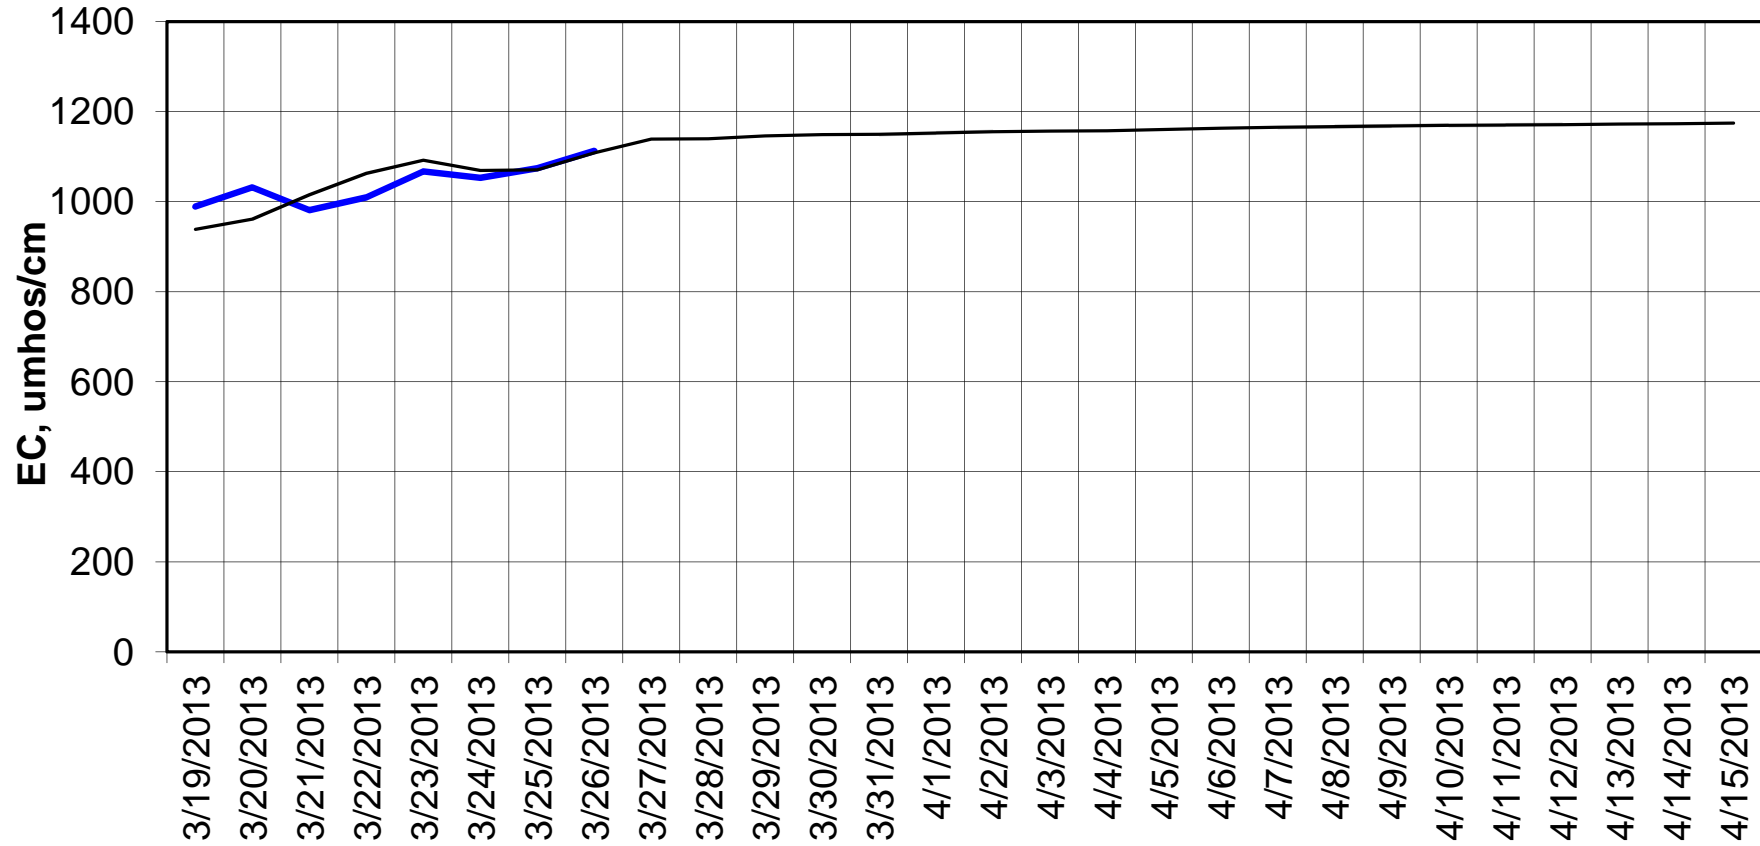

Forecasted Daily EC @ Holland Ct

Forecast Period 3/26/2013 thru 4/15/2013

Adjusted Forecasted Daily EC @ Old River near Middle River

Forecast Period 3/26/2013 thru 4/15/2013

Adjusted Forecasted Daily EC @ San Joaquin River at Brandt Bridge

Forecast Period 3/26/2013 thru 4/15/2013

Adjusted Forecasted Daily EC @ Old River at Tracy Road

Forecast Period 3/26/2013 thru 4/15/2013

Forecasted Daily EC @ Jersey Point

Forecast Period 3/26/2013 thru 4/15/2013