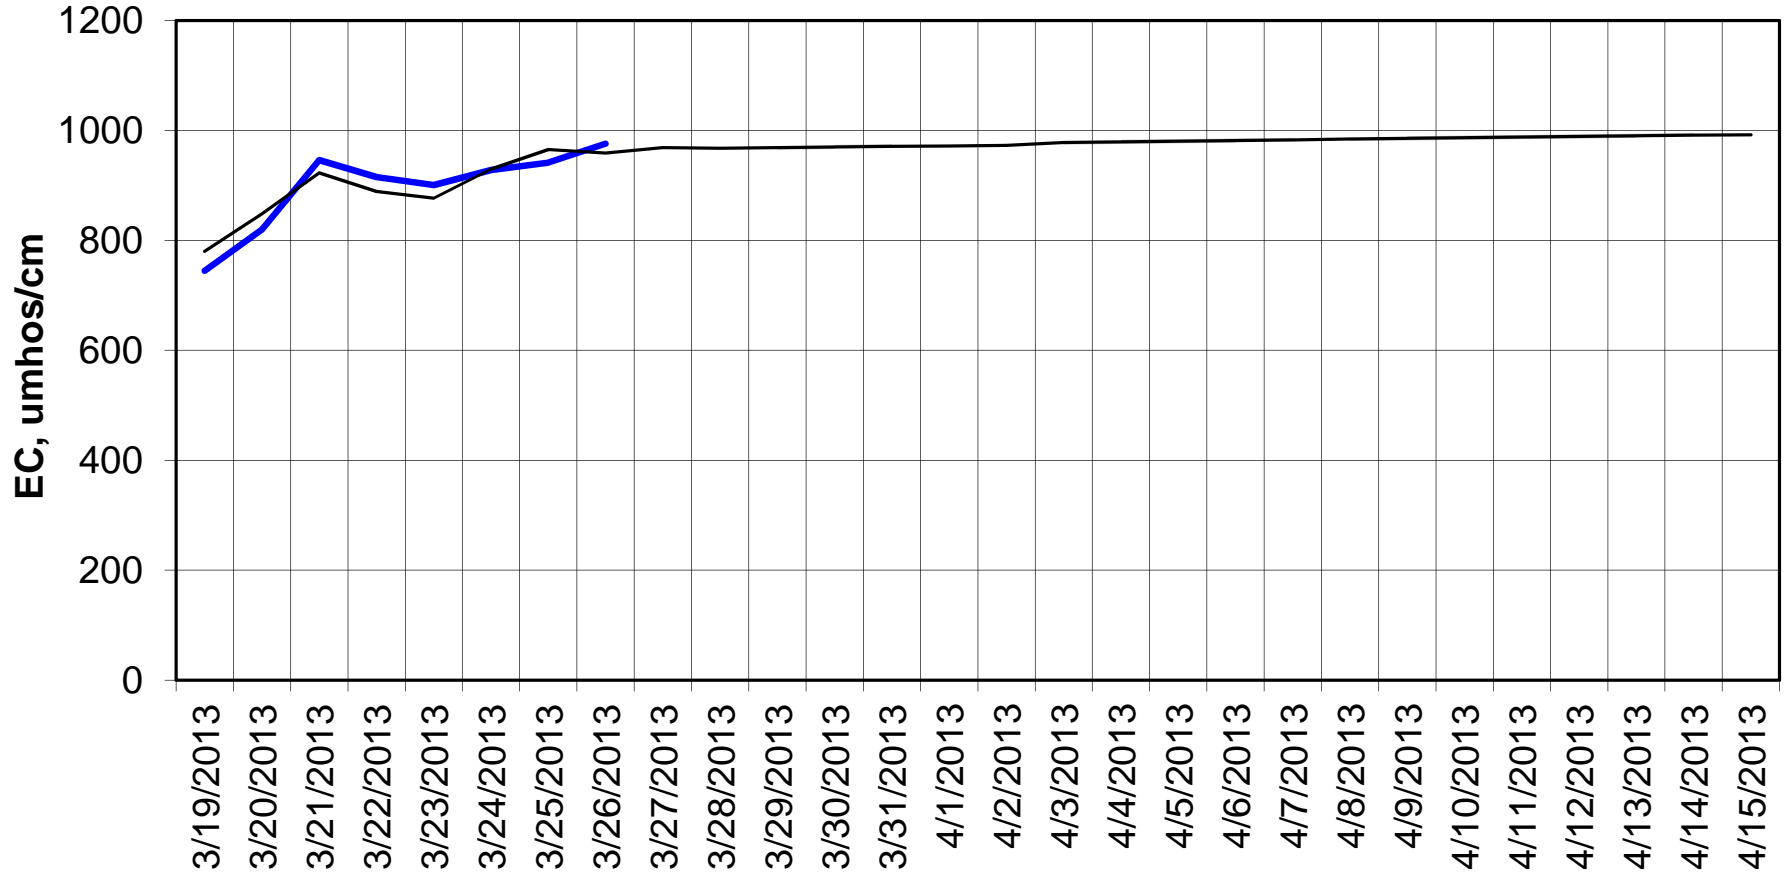

Forecasted Daily EC @ Holland Ct

Forecast Period 3/26/2013 thru 4/15/2013

Adjusted Forecasted Daily EC @ Old River near Middle River

Forecast Period 3/26/2013 thru 4/15/2013

Adjusted Forecasted Daily EC @ San Joaquin River at Brandt Bridge

Forecast Period 3/26/2013 thru 4/15/2013

Adjusted Forecasted Daily EC @ Old River at Tracy Road

Forecast Period 3/26/2013 thru 4/15/2013

Forecasted Daily EC @ Jersey Point

Forecast Period 3/26/2013 thru 4/15/2013