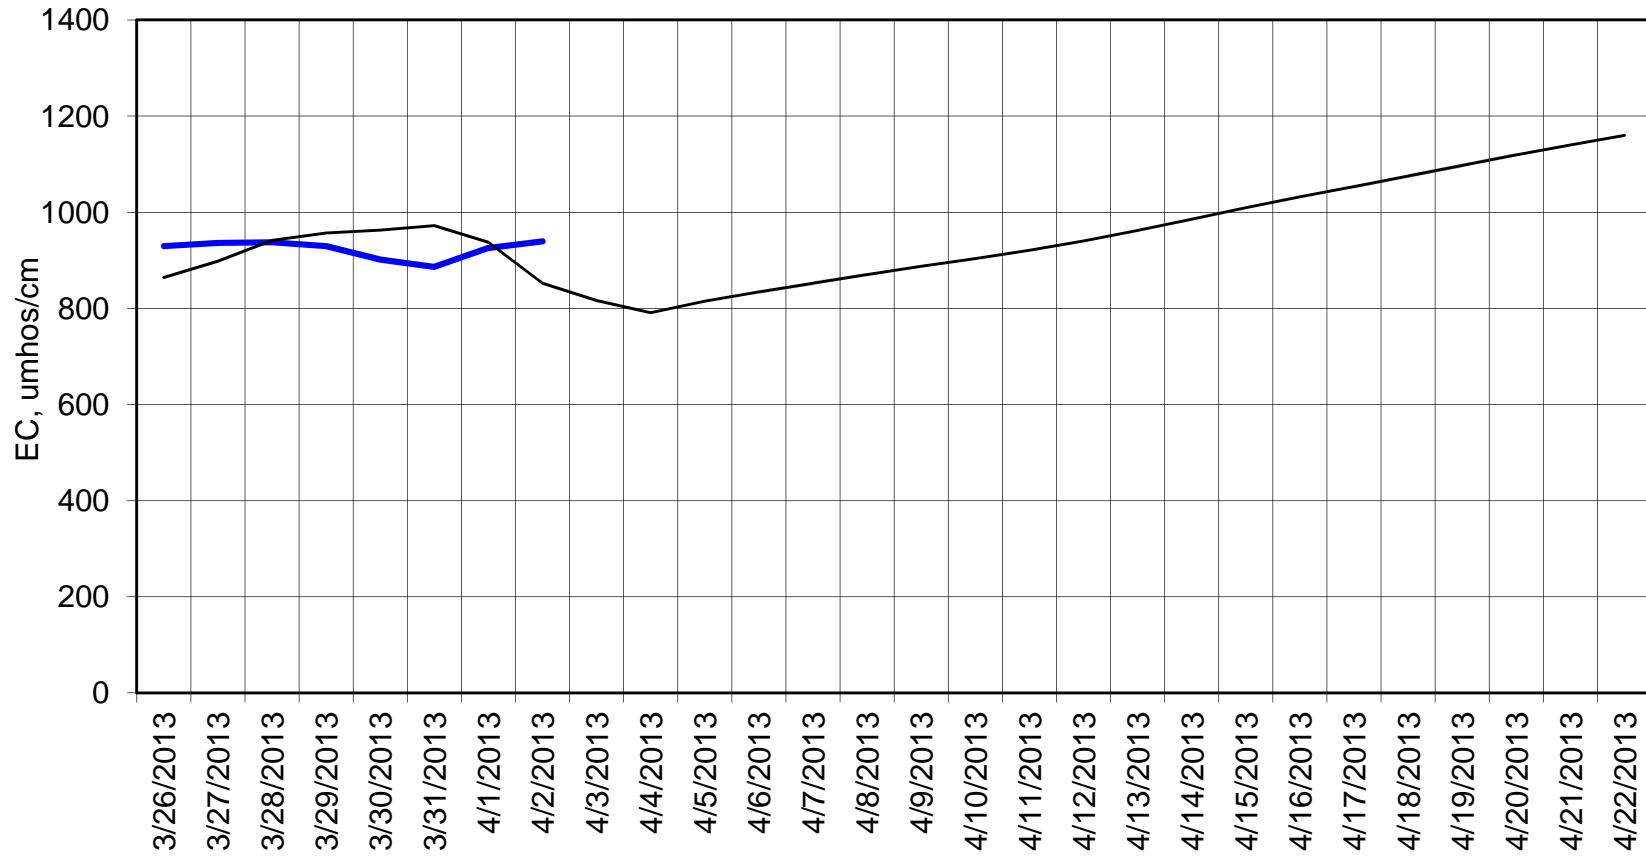

Forecasted Daily EC @ Holland Ct

Forecast Period 4/2/2013 thru 4/22/2013

Adjusted Forecasted Daily EC @ Old River near Middle River

Forecast Period 4/2/2013 thru 4/22/2013

Adjusted Forecasted Daily EC @ San Joaquin River at Brandt Bridge

Forecast Period 4/2/2013 thru 4/22/2013

Adjusted Forecasted Daily EC @ Old River at Tracy Road

Forecast Period 4/2/2013 thru 4/22/2013

Forecasted Daily EC @ Jersey Point

Forecast Period 4/2/2013 thru 4/22/2013

Forecasted Daily EC @ Bethel

Forecast Period 4/2/2013 thru 4/22/2013