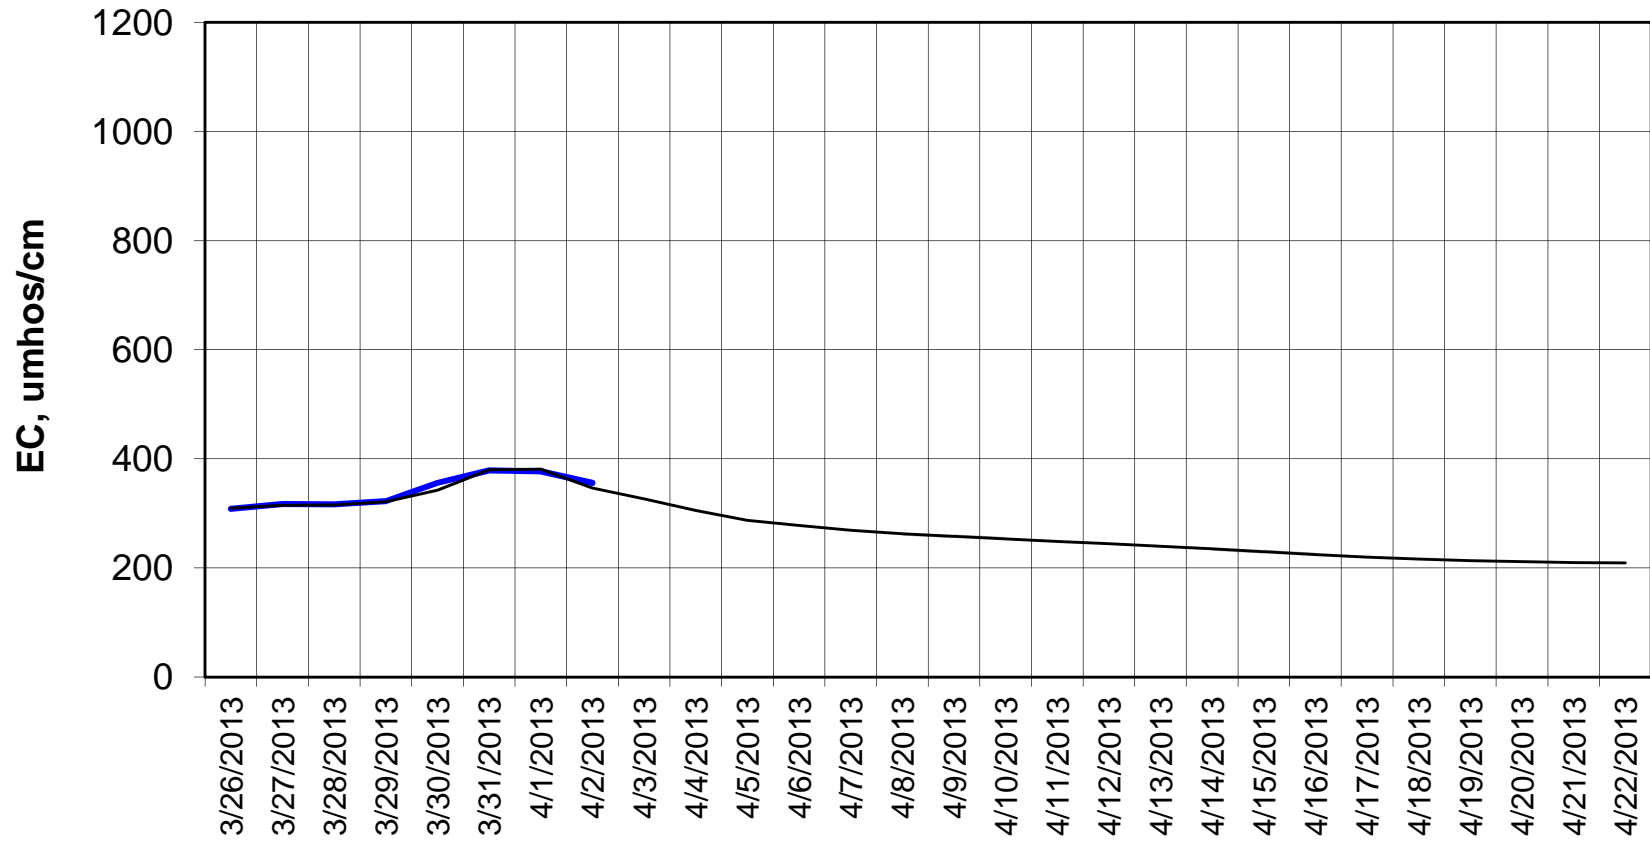

Forecast Period 4/2/2013 thru 4/22/2013

Adjusted Forecasted Daily EC @ Old River at Tracy Road

Forecast Period 4/2/2013 thru 4/22/2013

Forecasted Daily EC @ Jersey Point

Forecast Period 4/2/2013 thru 4/22/2013

Forecasted Daily EC @ Bethel

Forecast Period 4/2/2013 thru 4/22/2013