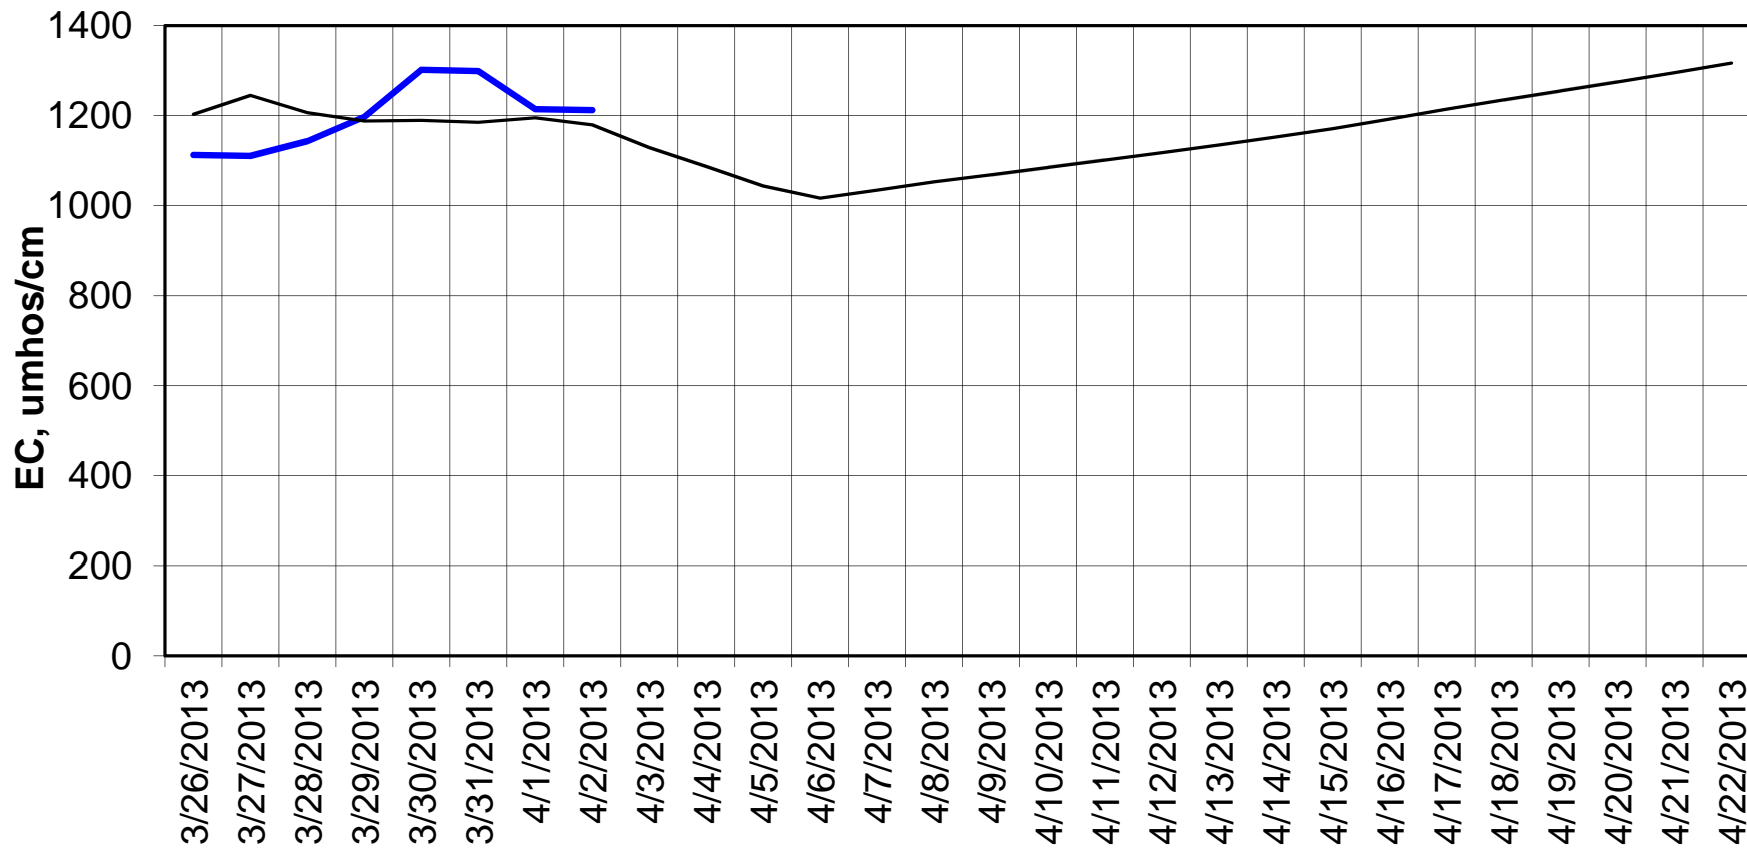

Forecasted Daily EC @ Holland Ct

Forecast Period 4/2/2013 thru 4/22/2013

Adjusted Forecasted Daily EC @ Old River near Middle River

Forecast Period 4/2/2013 thru 4/22/2013

Adjusted Forecasted Daily EC @ San Joaquin River at Brandt Bridge

Forecast Period 4/2/2013 thru 4/22/2013

Adjusted Forecasted Daily EC @ Old River at Tracy Road

Forecast Period 4/2/2013 thru 4/22/2013

Forecasted Daily EC @ Jersey Point

Forecast Period 4/2/2013 thru 4/22/2013