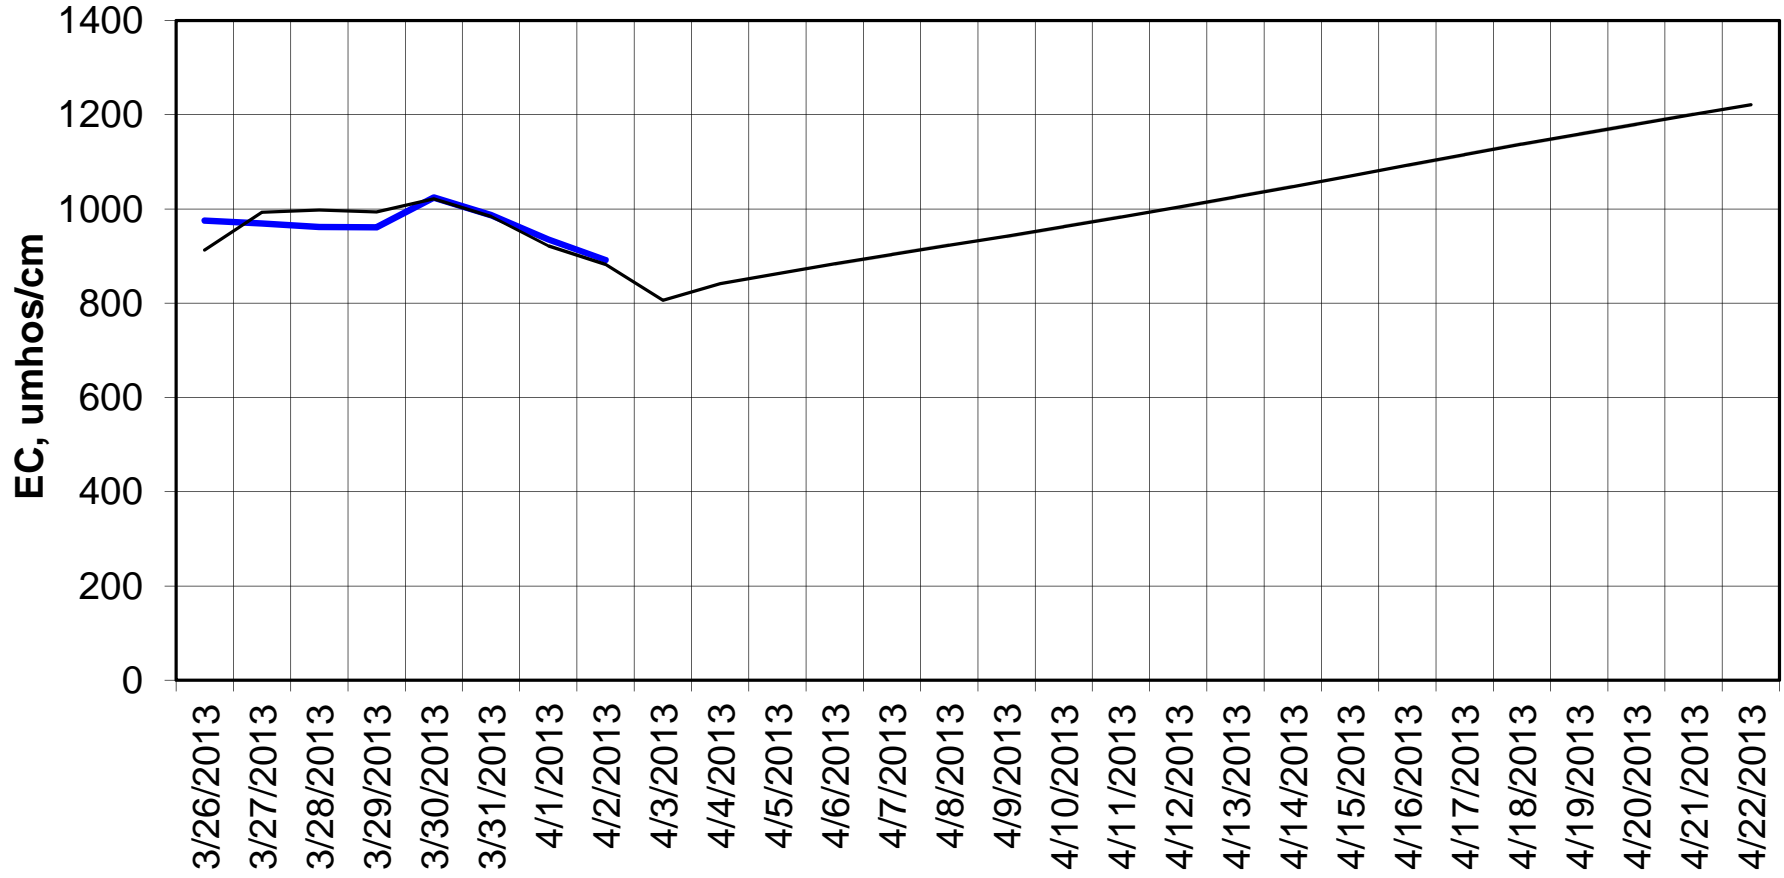

Forecasted Daily EC @ Holland Ct

Forecast Period 4/2/2013 thru 4/22/2013

Adjusted Forecasted Daily EC @ Old River near Middle River

Forecast Period 4/2/2013 thru 4/22/2013

Adjusted Forecasted Daily EC @ San Joaquin River at Brandt Bridge

Forecast Period 4/2/2013 thru 4/22/2013

Adjusted Forecasted Daily EC @ Old River at Tracy Road

Forecast Period 4/2/2013 thru 4/22/2013

Forecasted Daily EC @ Jersey Point

Forecast Period 4/2/2013 thru 4/22/2013