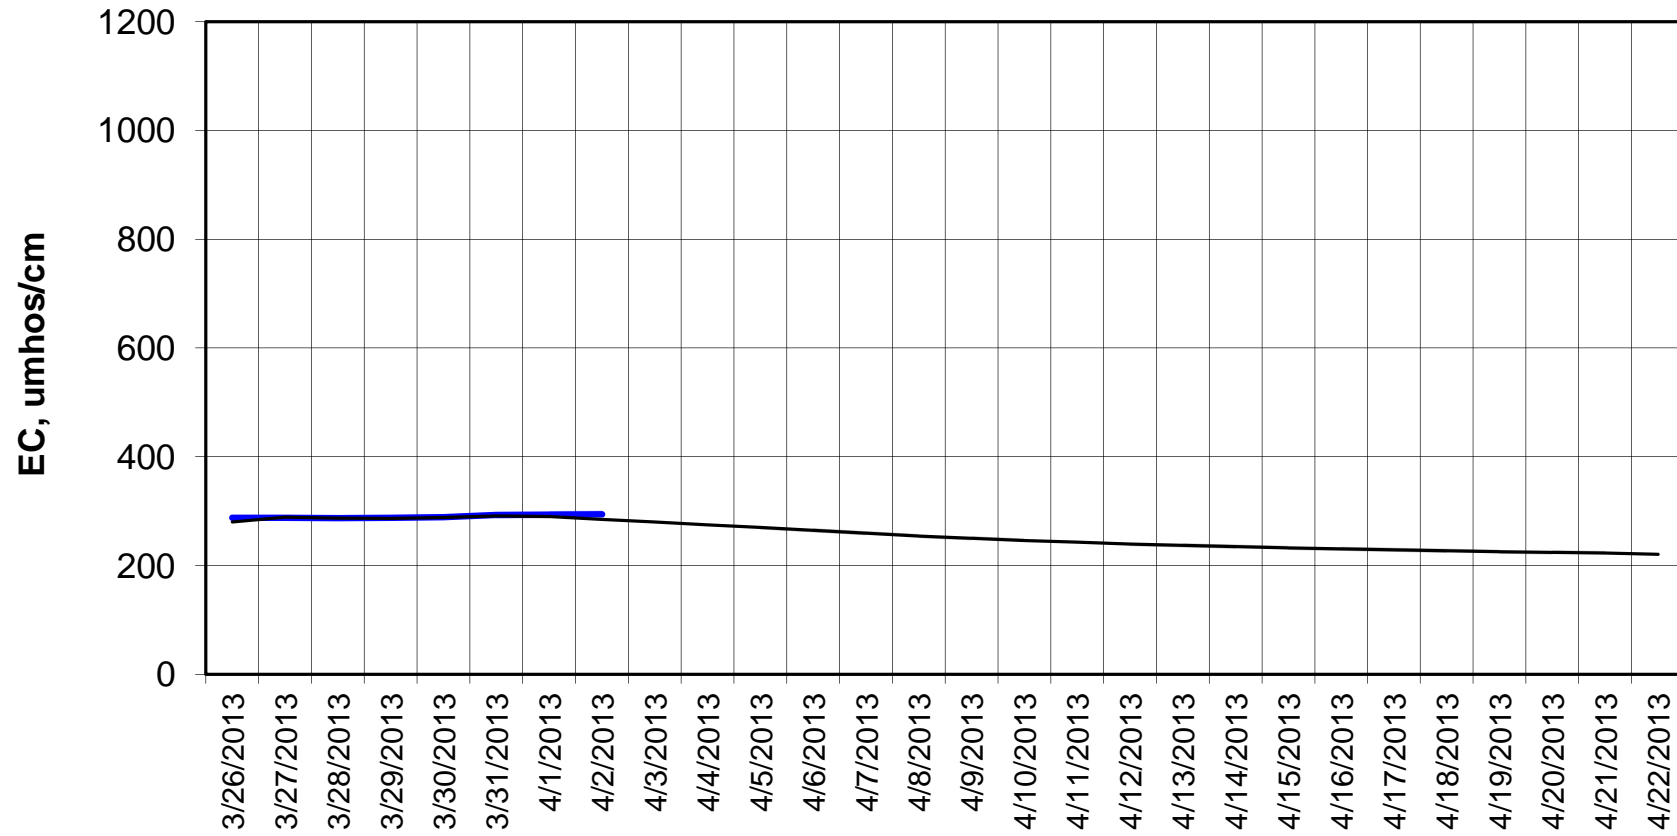

Forecast Period 4/2/2013 thru 4/22/2013

Adjusted Forecasted Daily EC @ Old River at Tracy Road

Forecast Period 4/2/2013 thru 4/22/2013

Forecasted Daily EC @ Jersey Point

Forecast Period 4/2/2013 thru 4/22/2013

Forecasted Daily EC @ Bethel

Forecast Period 4/2/2013 thru 4/22/2013