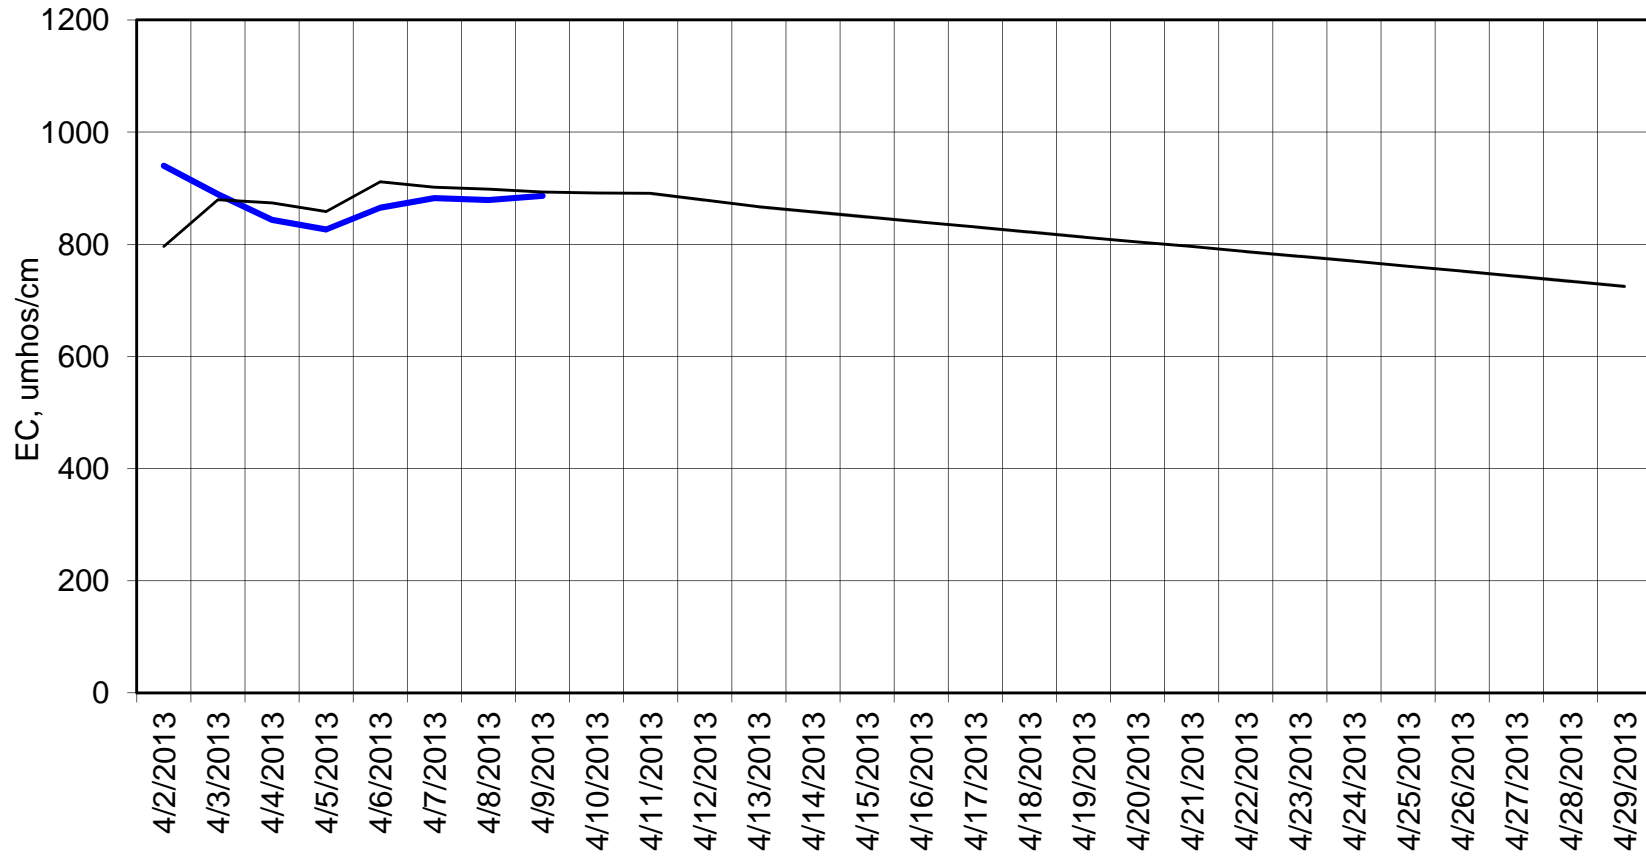

### Forecasted Daily EC @ Holland Ct

Forecast Period 4/9/2013 thru 4/29/2013

**Adjusted Forecasted Daily EC  
@ Old River near Middle River**

**Forecast Period 4/9/2013 thru 4/29/2013**

### Adjusted Forecasted Daily EC @ San Joaquin River at Brandt Bridge

Forecast Period 4/9/2013 thru 4/29/2013

### Adjusted Forecasted Daily EC @ Old River at Tracy Road

Forecast Period 4/9/2013 thru 4/29/2013

### Forecasted Daily EC @ Jersey Point

Forecast Period 4/9/2013 thru 4/29/2013