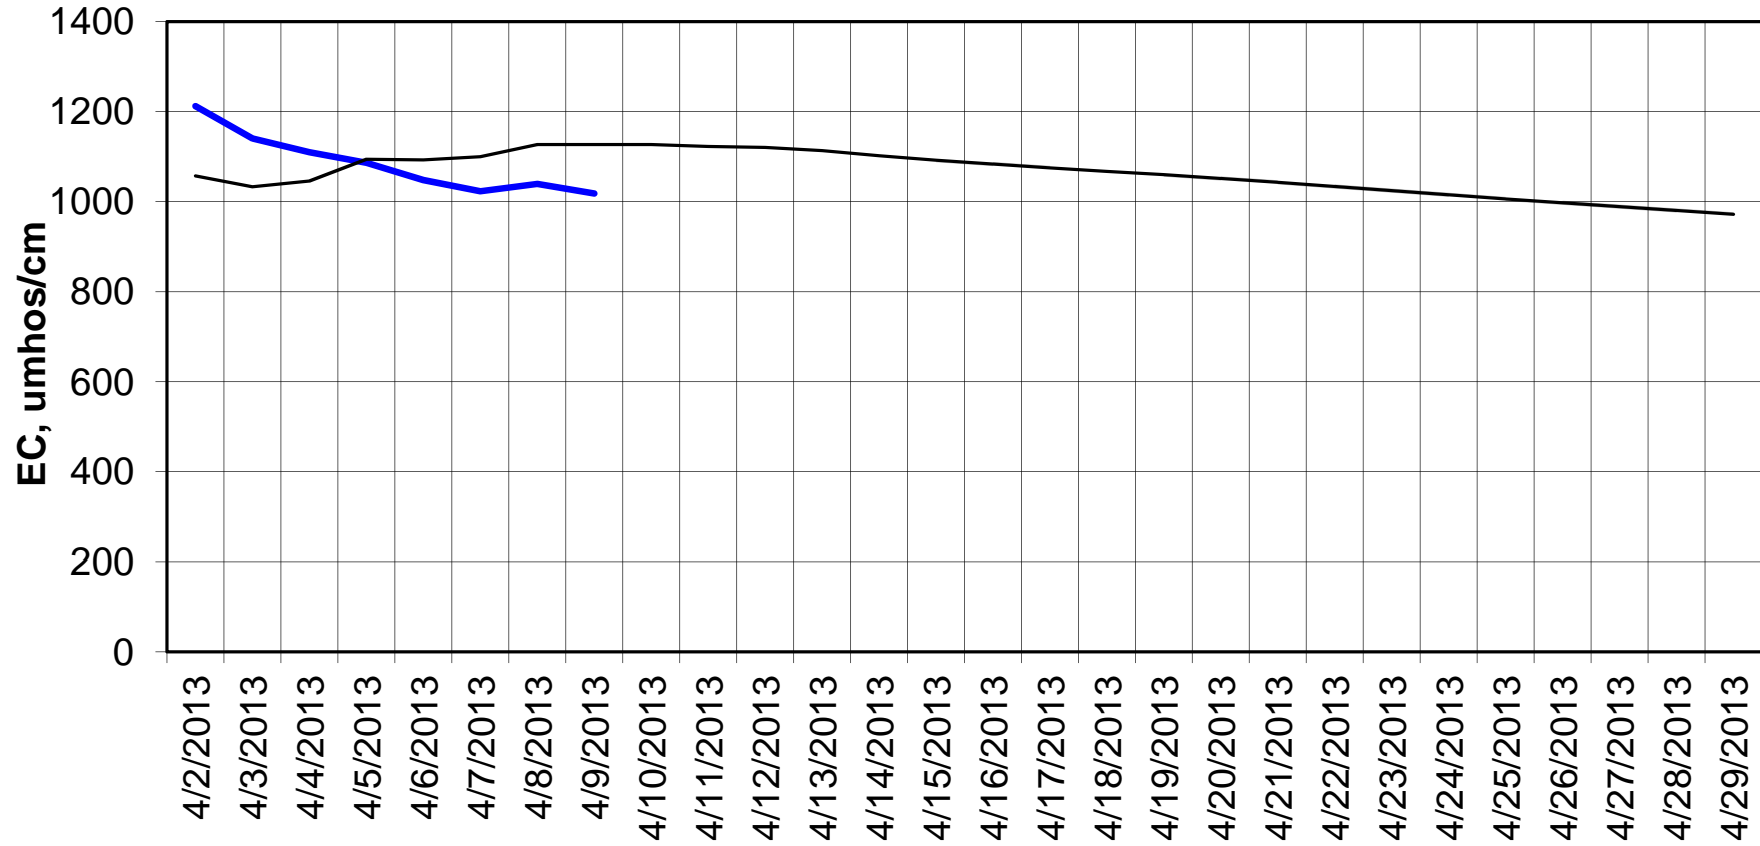

### Forecasted Daily EC @ Holland Ct

Forecast Period 4/9/2013 thru 4/29/2013

**Adjusted Forecasted Daily EC  
@ Old River near Middle River**

**Forecast Period 4/9/2013 thru 4/29/2013**

### Adjusted Forecasted Daily EC @ San Joaquin River at Brandt Bridge

Forecast Period 4/9/2013 thru 4/29/2013

### Adjusted Forecasted Daily EC @ Old River at Tracy Road

Forecast Period 4/9/2013 thru 4/29/2013

### Forecasted Daily EC @ Jersey Point

Forecast Period 4/9/2013 thru 4/29/2013