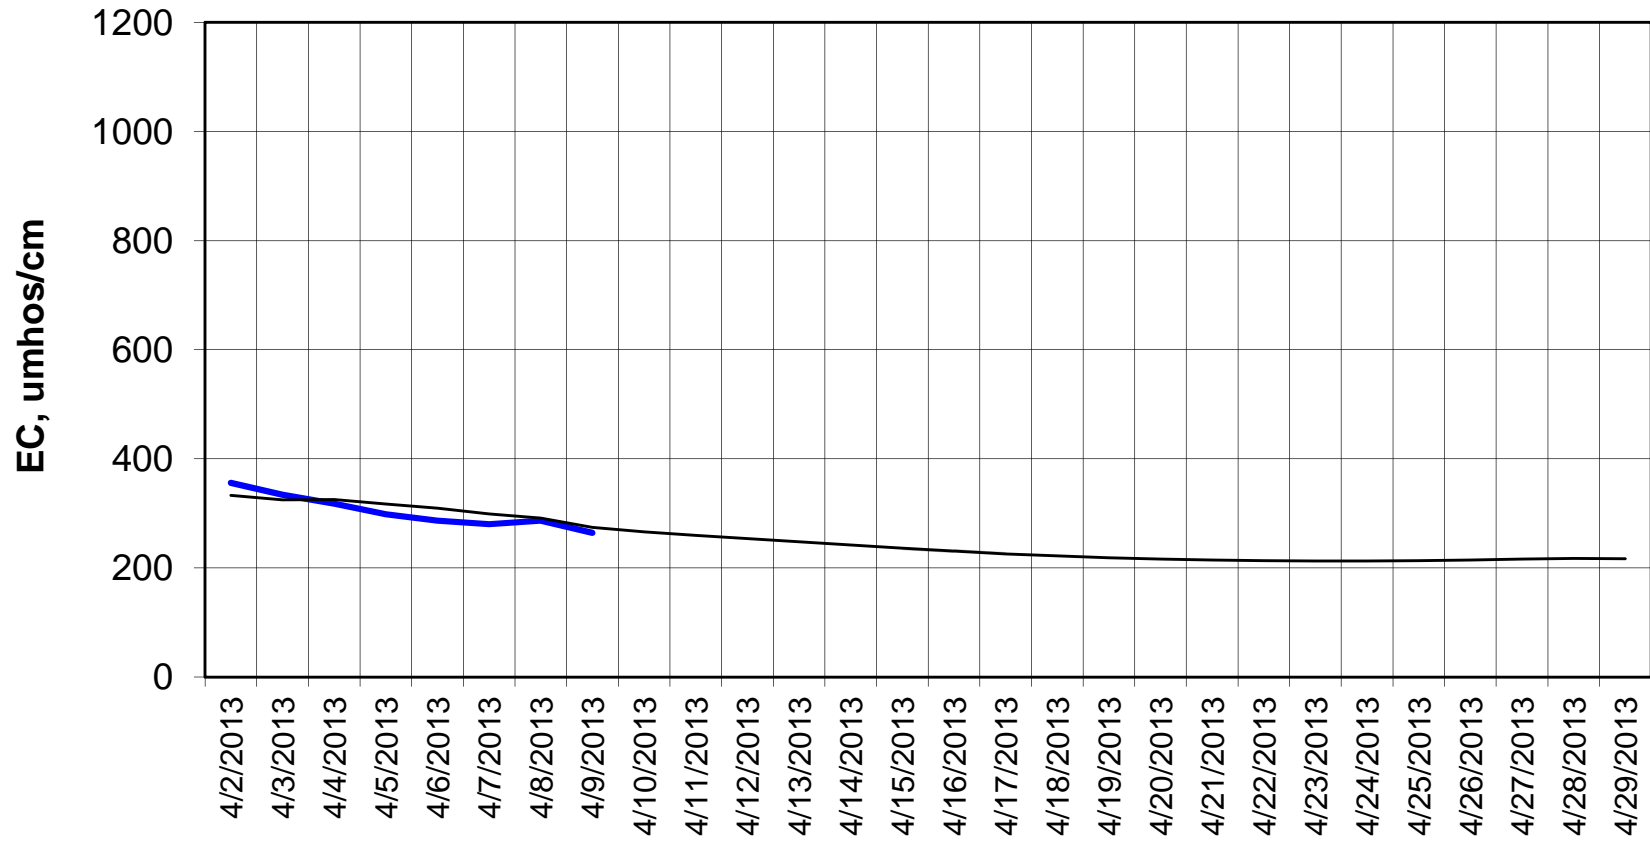

### Adjusted Forecasted Daily EC @ San Joaquin River at Brandt Bridge

Forecast Period 4/9/2013 thru 4/29/2013

### Adjusted Forecasted Daily EC @ Old River at Tracy Road

Forecast Period 4/9/2013 thru 4/29/2013

### Forecasted Daily EC @ Jersey Point

Forecast Period 4/9/2013 thru 4/29/2013