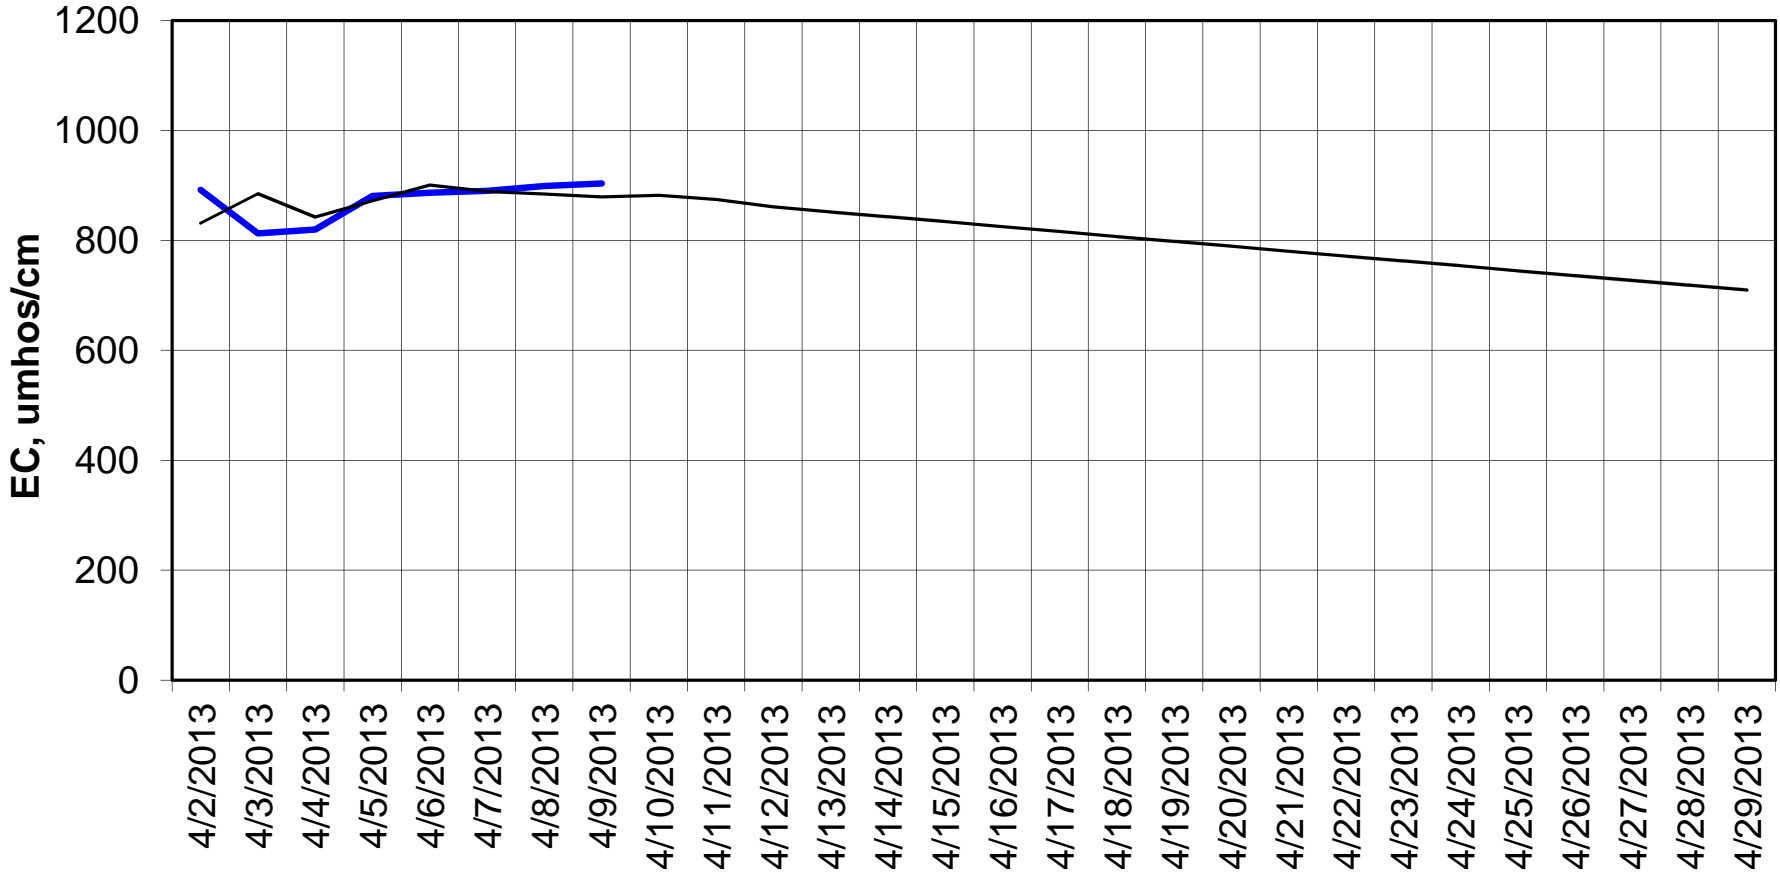

### Forecasted Daily EC @ Holland Ct

Forecast Period 4/9/2013 thru 4/29/2013

**Adjusted Forecasted Daily EC  
@ Old River near Middle River**

**Forecast Period 4/9/2013 thru 4/29/2013**

### Adjusted Forecasted Daily EC @ San Joaquin River at Brandt Bridge

Forecast Period 4/9/2013 thru 4/29/2013

### Adjusted Forecasted Daily EC @ Old River at Tracy Road

Forecast Period 4/9/2013 thru 4/29/2013

### Forecasted Daily EC @ Jersey Point

Forecast Period 4/9/2013 thru 4/29/2013