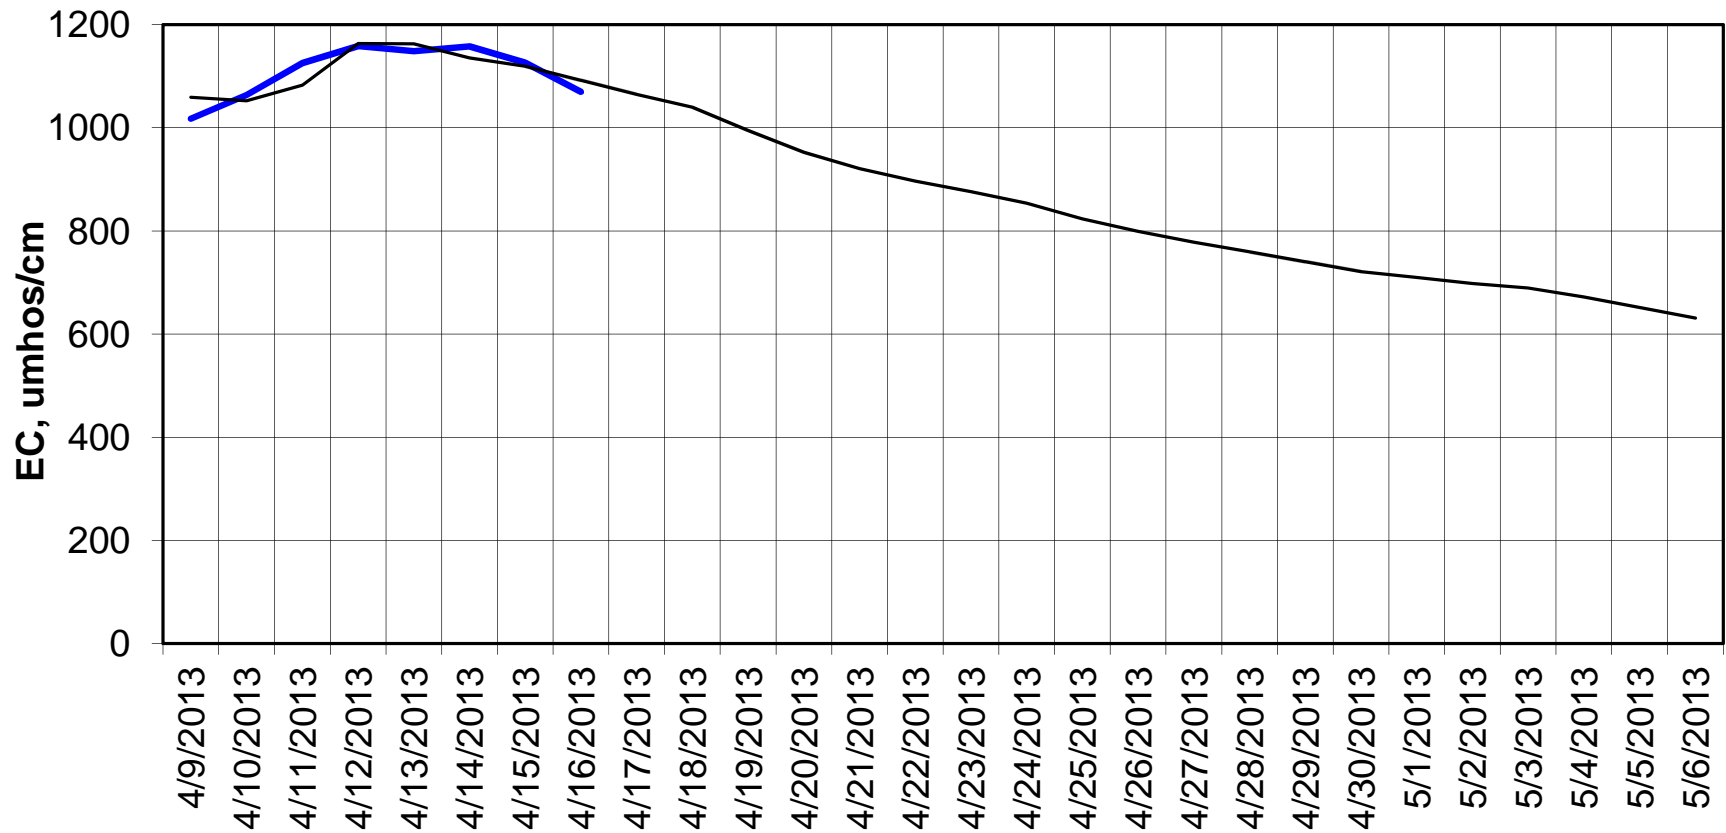

Forecasted Daily EC @ Holland Ct

Forecast Period 4/16/2013 thru 5/6/2013

Adjusted Forecasted Daily EC @ Old River near Middle River

Forecast Period 4/16/2013 thru 5/6/2013

Adjusted Forecasted Daily EC @ San Joaquin River at Brandt Bridge

Forecast Period 4/16/2013 thru 5/6/2013

Adjusted Forecasted Daily EC @ Old River at Tracy Road

Forecast Period 4/16/2013 thru 5/6/2013

Forecasted Daily EC @ Jersey Point

Forecast Period 4/16/2013 thru 5/6/2013