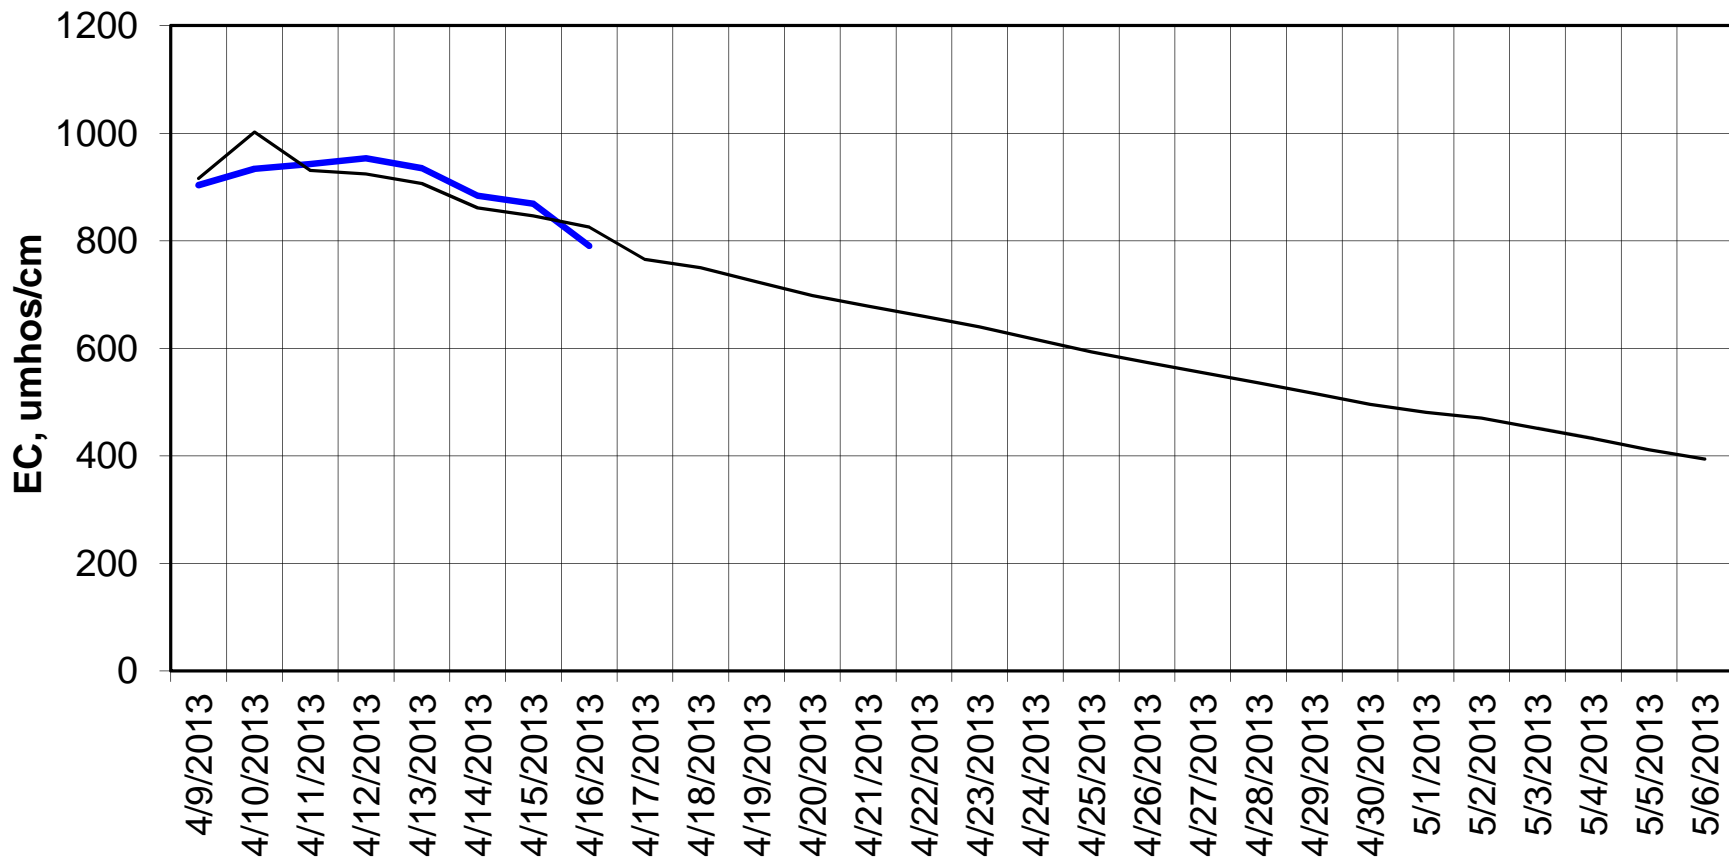

Forecasted Daily EC @ Holland Ct

Forecast Period 4/16/2013 thru 5/6/2013

Adjusted Forecasted Daily EC @ Old River near Middle River

Forecast Period 4/16/2013 thru 5/6/2013

Adjusted Forecasted Daily EC @ San Joaquin River at Brandt Bridge

Forecast Period 4/16/2013 thru 5/6/2013

Adjusted Forecasted Daily EC @ Old River at Tracy Road

Forecast Period 4/16/2013 thru 5/6/2013

Forecasted Daily EC @ Jersey Point

Forecast Period 4/16/2013 thru 5/6/2013