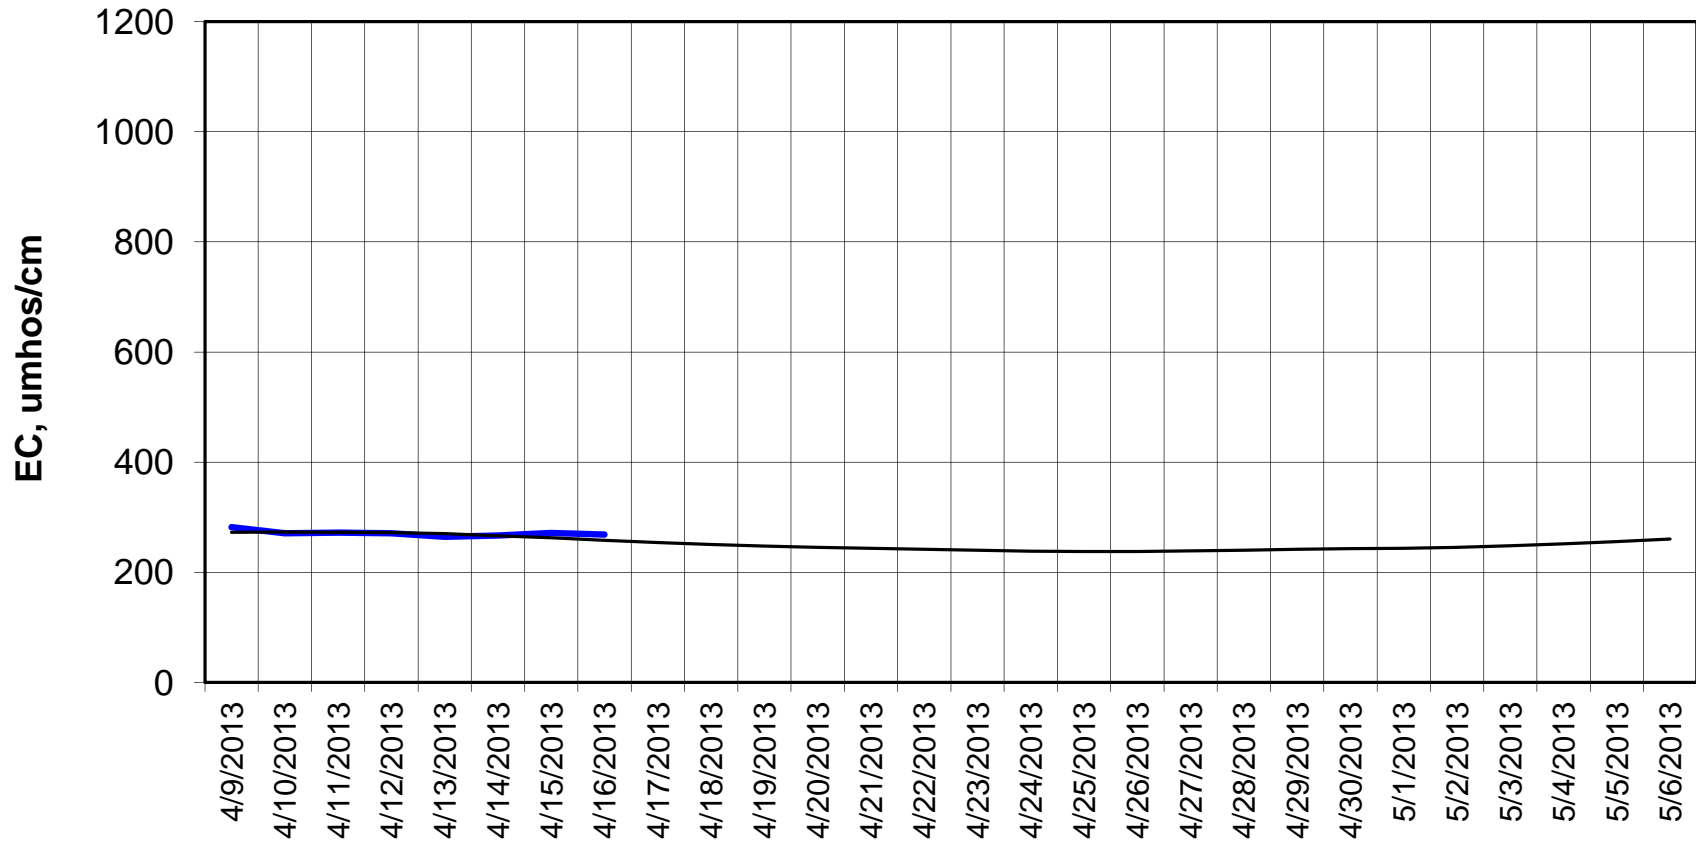

Forecast Period 4/16/2013 thru 5/6/2013

Adjusted Forecasted Daily EC @ Old River at Tracy Road

Forecast Period 4/16/2013 thru 5/6/2013

Forecasted Daily EC @ Jersey Point

Forecast Period 4/16/2013 thru 5/6/2013

Forecasted Daily EC @ Bethel

Forecast Period 4/16/2013 thru 5/6/2013