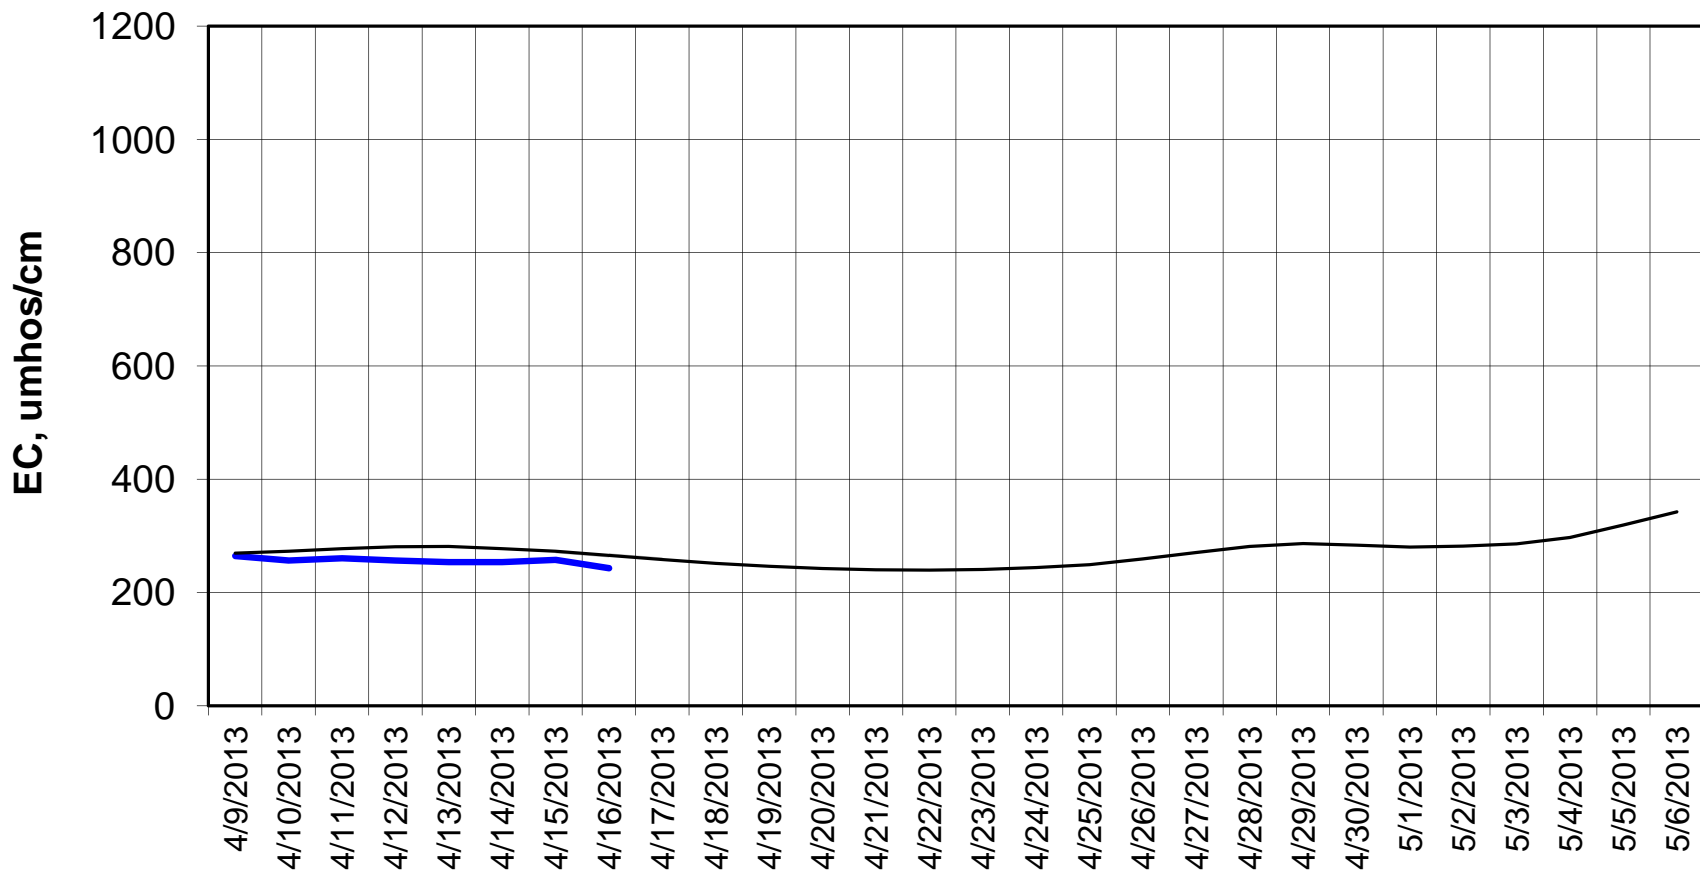

Forecast Period 4/16/2013 thru 5/6/2013

Adjusted Forecasted Daily EC @ Old River at Tracy Road

Forecast Period 4/16/2013 thru 5/6/2013

Forecasted Daily EC @ Jersey Point

Forecast Period 4/16/2013 thru 5/6/2013

Forecasted Daily EC @ Bethel

Forecast Period 4/16/2013 thru 5/6/2013