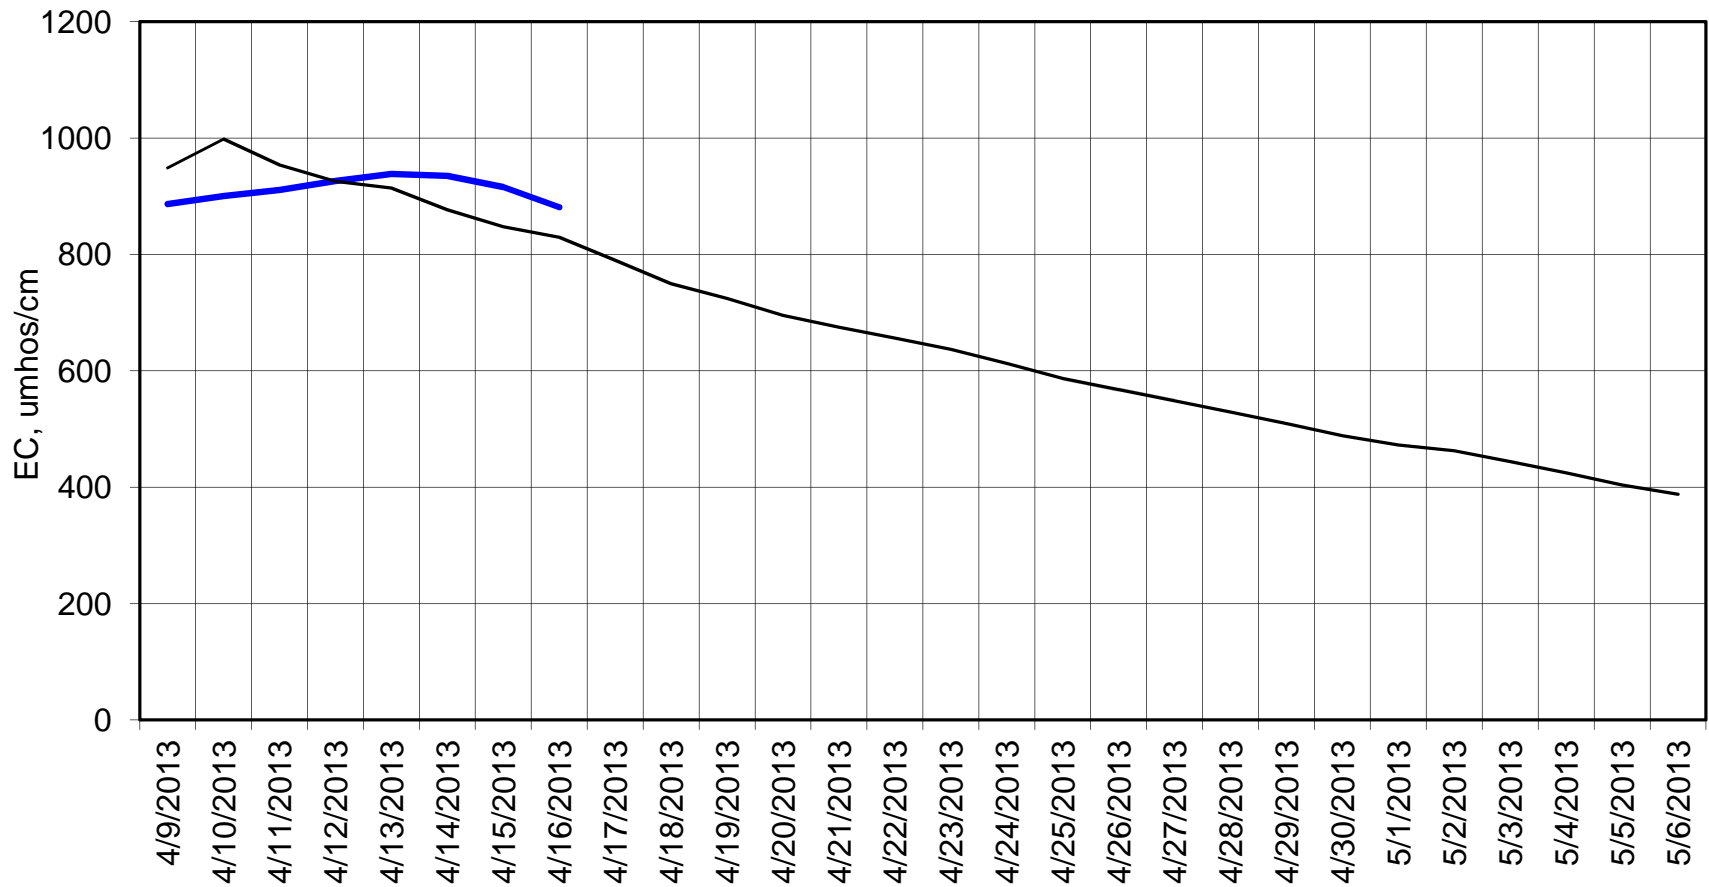

Forecasted Daily EC @ Holland Ct

Forecast Period 4/16/2013 thru 5/6/2013

Adjusted Forecasted Daily EC @ Old River near Middle River

Forecast Period 4/16/2013 thru 5/6/2013

Adjusted Forecasted Daily EC @ San Joaquin River at Brandt Bridge

Forecast Period 4/16/2013 thru 5/6/2013

Adjusted Forecasted Daily EC @ Old River at Tracy Road

Forecast Period 4/16/2013 thru 5/6/2013

Forecasted Daily EC @ Jersey Point

Forecast Period 4/16/2013 thru 5/6/2013

Forecasted Daily EC @ Bethel

Forecast Period 4/16/2013 thru 5/6/2013