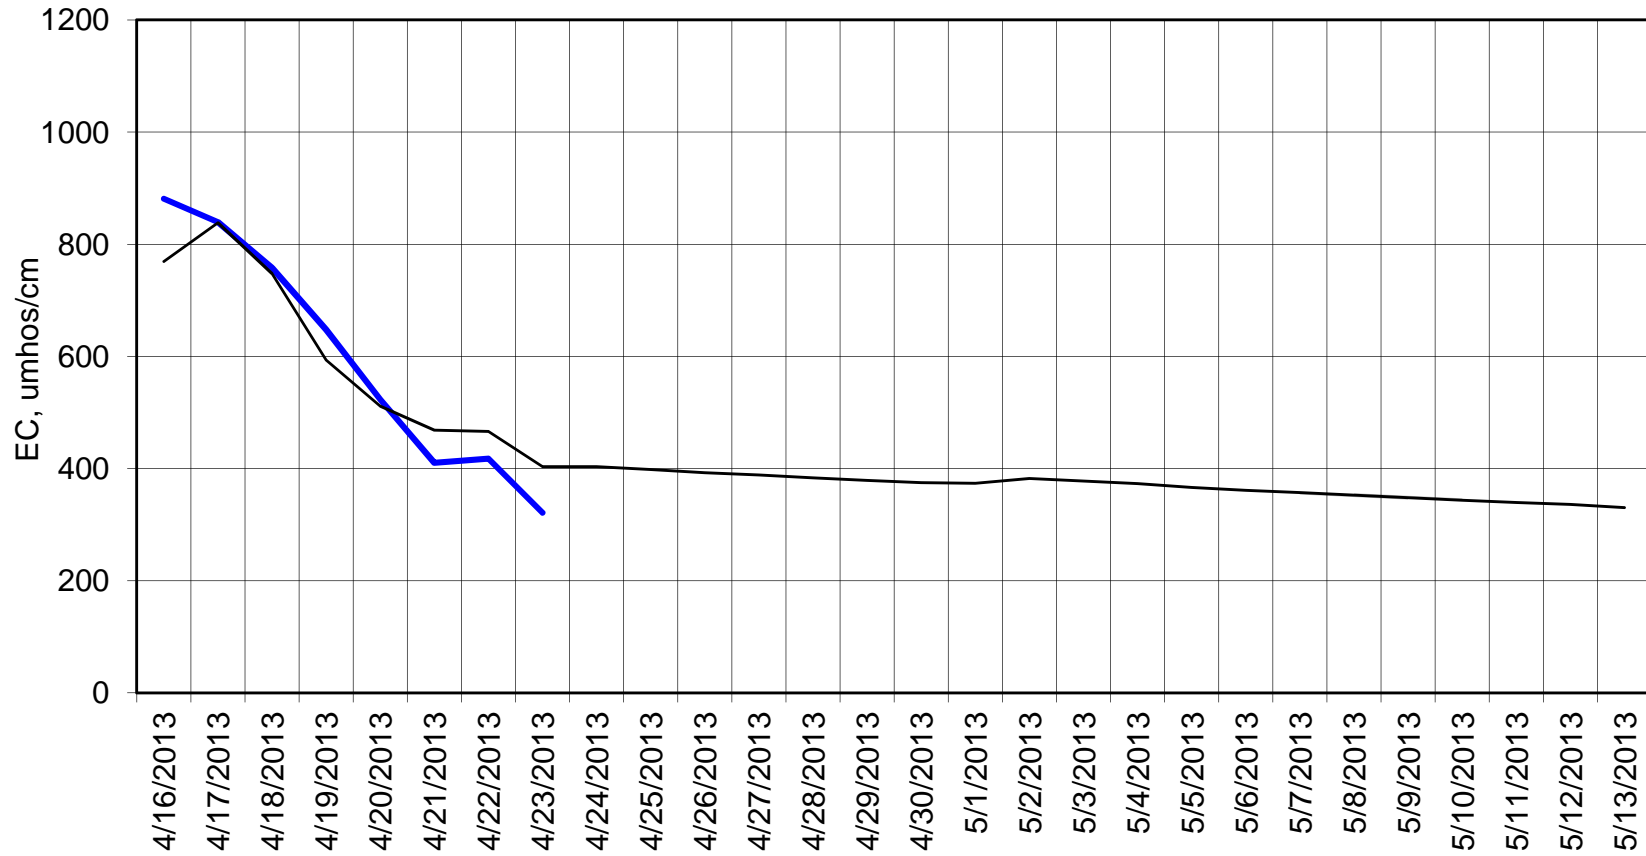

Forecasted Daily EC @ Holland Ct

Forecast Period 4/23/2013 thru 5/13/2013

Adjusted Forecasted Daily EC @ Old River near Middle River

Forecast Period 4/23/2013 thru 5/13/2013

Adjusted Forecasted Daily EC @ San Joaquin River at Brandt Bridge

Forecast Period 4/23/2013 thru 5/13/2013

Adjusted Forecasted Daily EC @ Old River at Tracy Road

Forecast Period 4/23/2013 thru 5/13/2013

Forecasted Daily EC @ Jersey Point

Forecast Period 4/23/2013 thru 5/13/2013

Forecasted Daily EC @ Bethel

Forecast Period 4/23/2013 thru 5/13/2013