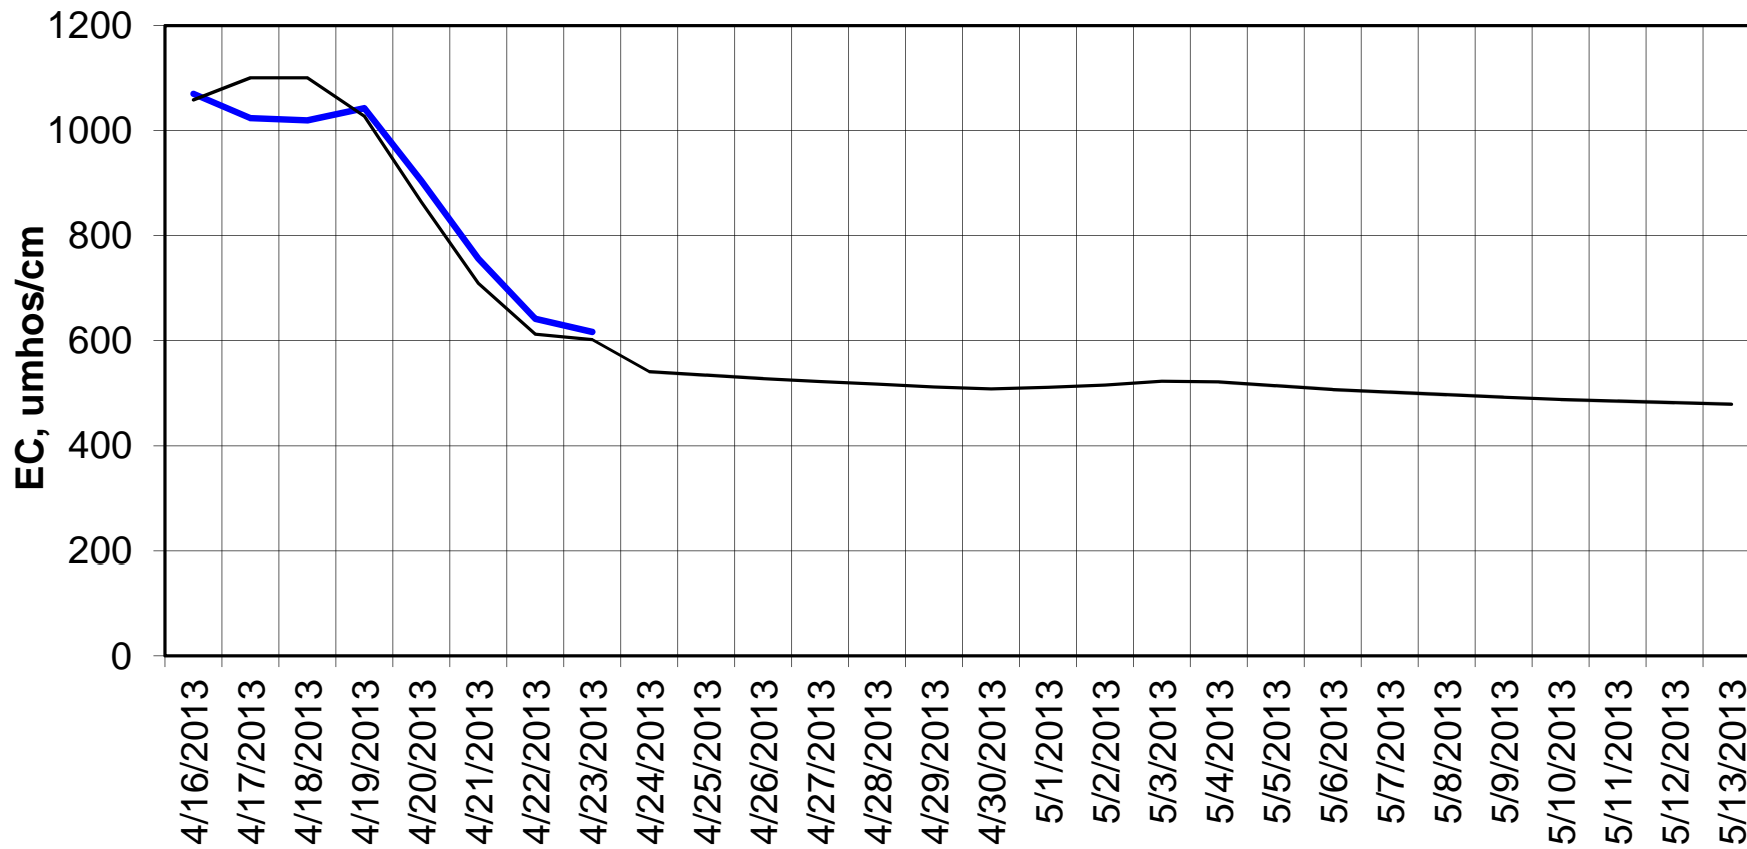

Forecasted Daily EC @ Holland Ct

Forecast Period 4/23/2013 thru 5/13/2013

Adjusted Forecasted Daily EC @ Old River near Middle River

Forecast Period 4/23/2013 thru 5/13/2013

Adjusted Forecasted Daily EC @ San Joaquin River at Brandt Bridge

Forecast Period 4/23/2013 thru 5/13/2013

Adjusted Forecasted Daily EC @ Old River at Tracy Road

Forecast Period 4/23/2013 thru 5/13/2013

Forecasted Daily EC @ Jersey Point

Forecast Period 4/23/2013 thru 5/13/2013