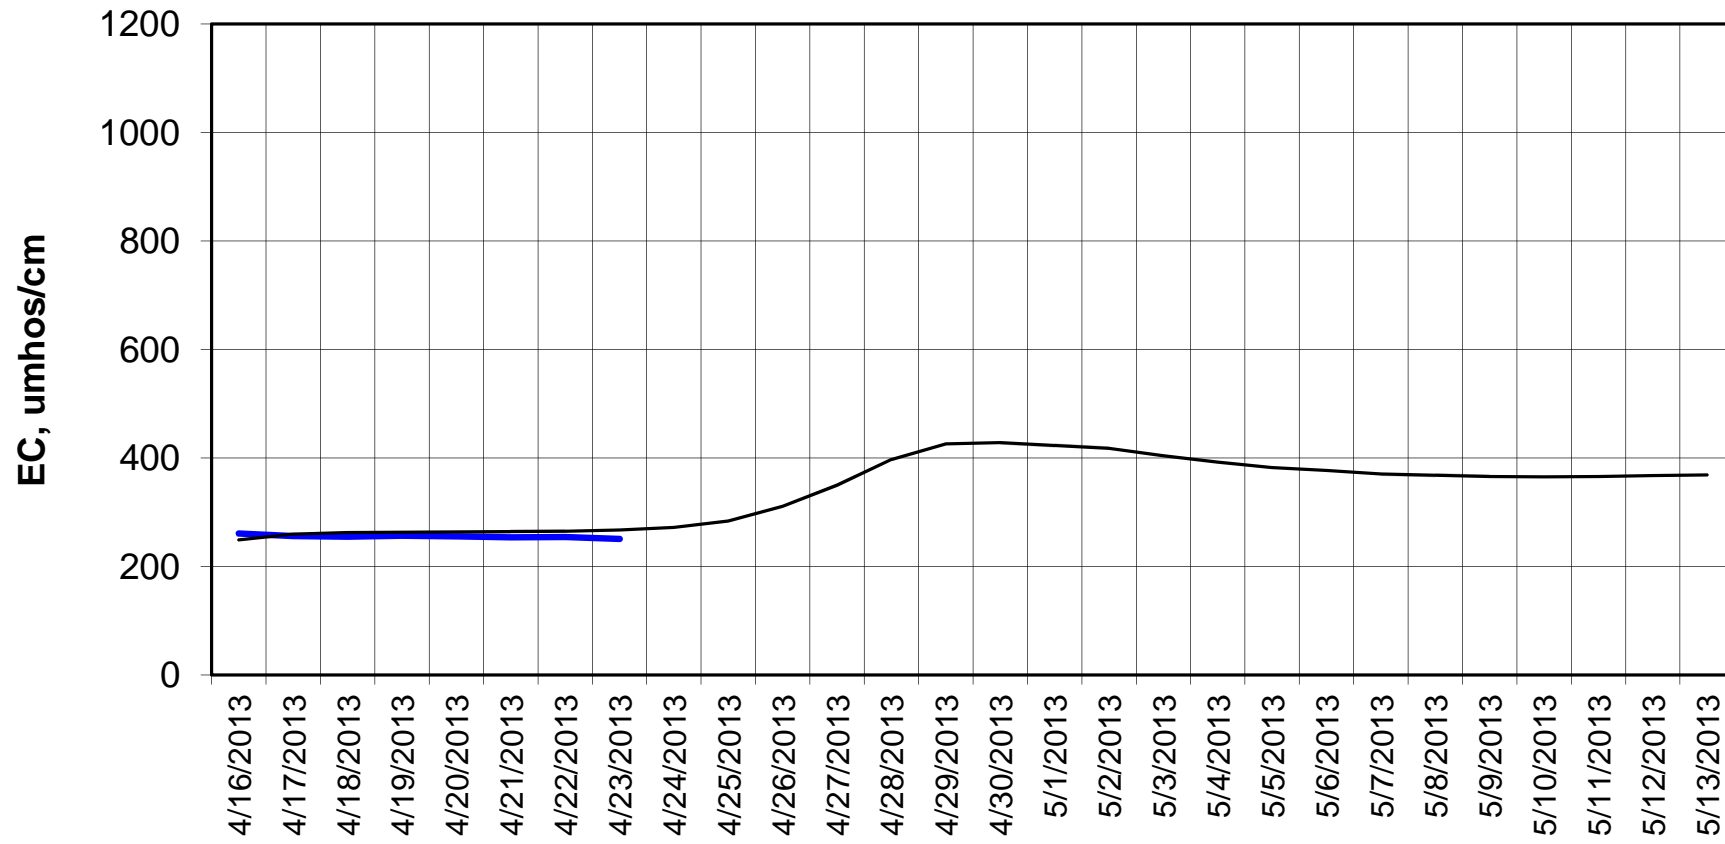

Forecasted Daily EC @ Holland Ct

Forecast Period 4/23/2013 thru 5/13/2013

Adjusted Forecasted Daily EC @ Old River near Middle River

Forecast Period 4/23/2013 thru 5/13/2013

Adjusted Forecasted Daily EC @ San Joaquin River at Brandt Bridge

Forecast Period 4/23/2013 thru 5/13/2013

Adjusted Forecasted Daily EC @ Old River at Tracy Road

Forecast Period 4/23/2013 thru 5/13/2013

Forecasted Daily EC @ Jersey Point

Forecast Period 4/23/2013 thru 5/13/2013

Forecasted Daily EC @ Bethel

Forecast Period 4/23/2013 thru 5/13/2013