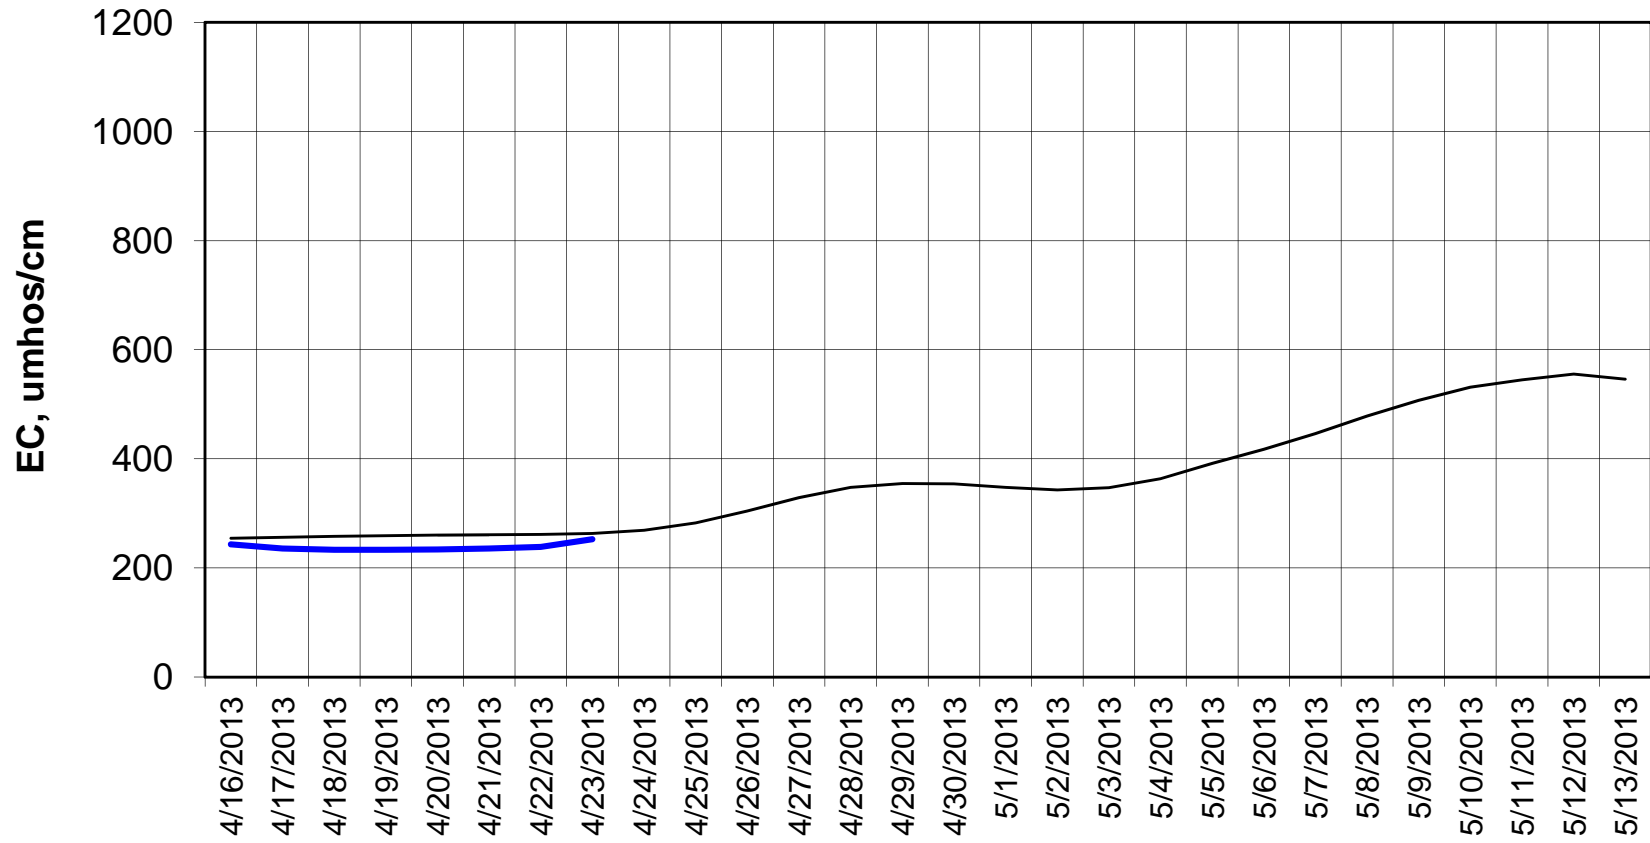

Forecast Period 4/23/2013 thru 5/13/2013

Adjusted Forecasted Daily EC @ Old River at Tracy Road

Forecast Period 4/23/2013 thru 5/13/2013

Forecasted Daily EC @ Jersey Point

Forecast Period 4/23/2013 thru 5/13/2013

Forecasted Daily EC @ Bethel

Forecast Period 4/23/2013 thru 5/13/2013