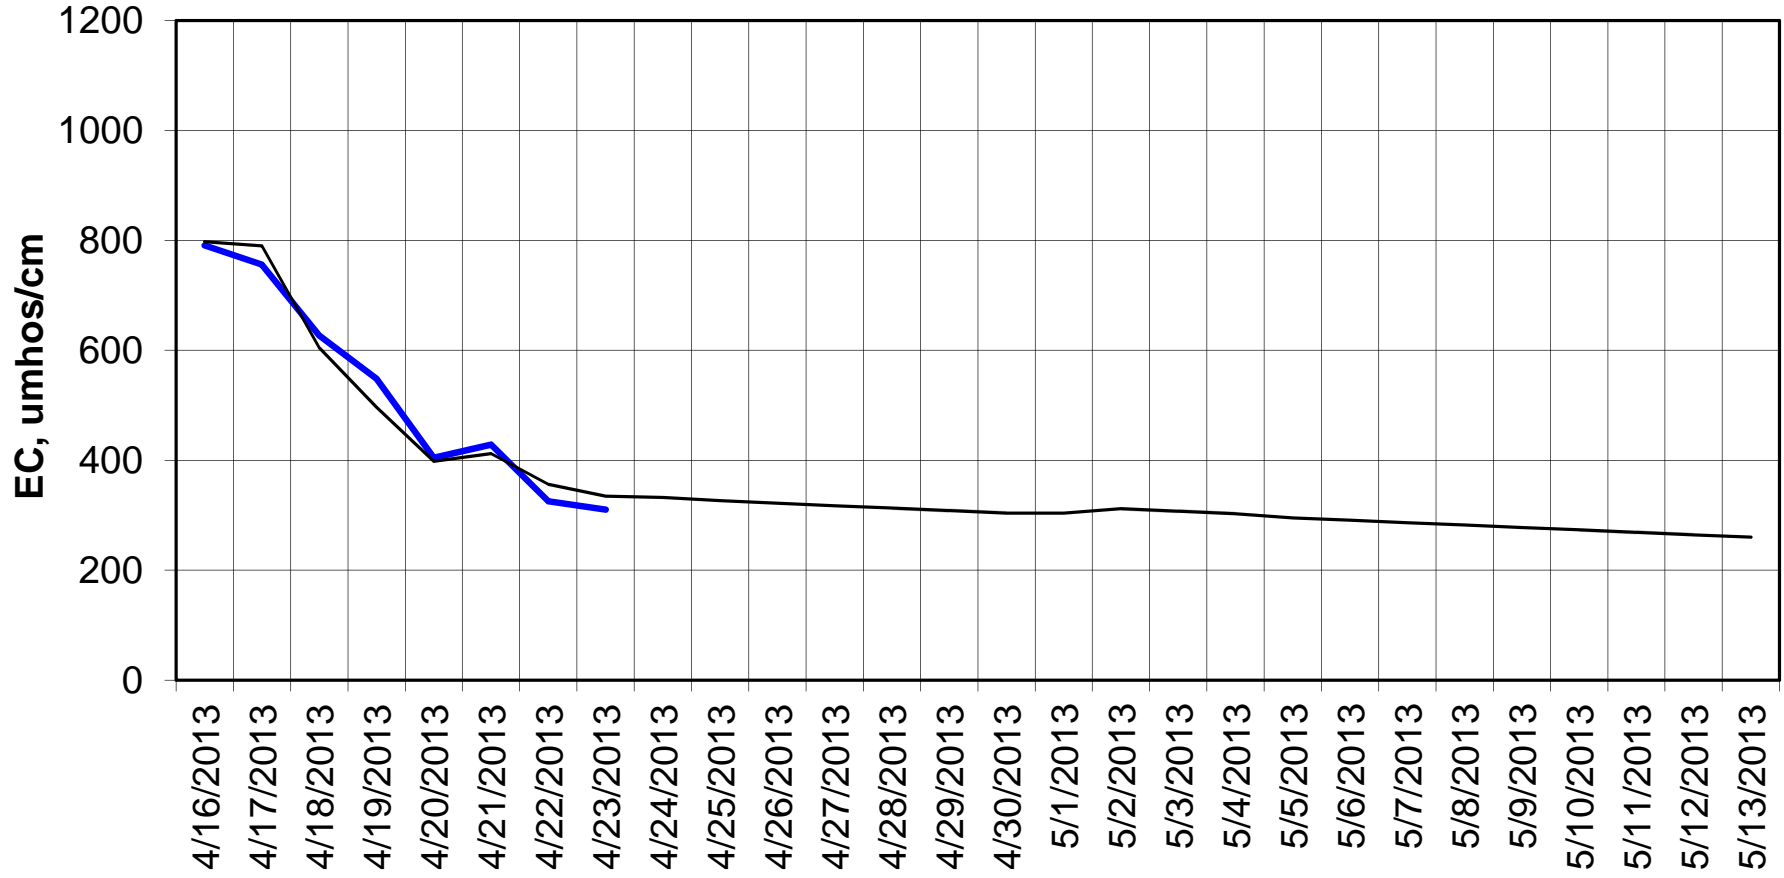

Forecasted Daily EC @ Holland Ct

Forecast Period 4/23/2013 thru 5/13/2013

Adjusted Forecasted Daily EC @ Old River near Middle River

Forecast Period 4/23/2013 thru 5/13/2013

Adjusted Forecasted Daily EC @ San Joaquin River at Brandt Bridge

Forecast Period 4/23/2013 thru 5/13/2013

Adjusted Forecasted Daily EC @ Old River at Tracy Road

Forecast Period 4/23/2013 thru 5/13/2013

Forecasted Daily EC @ Jersey Point

Forecast Period 4/23/2013 thru 5/13/2013