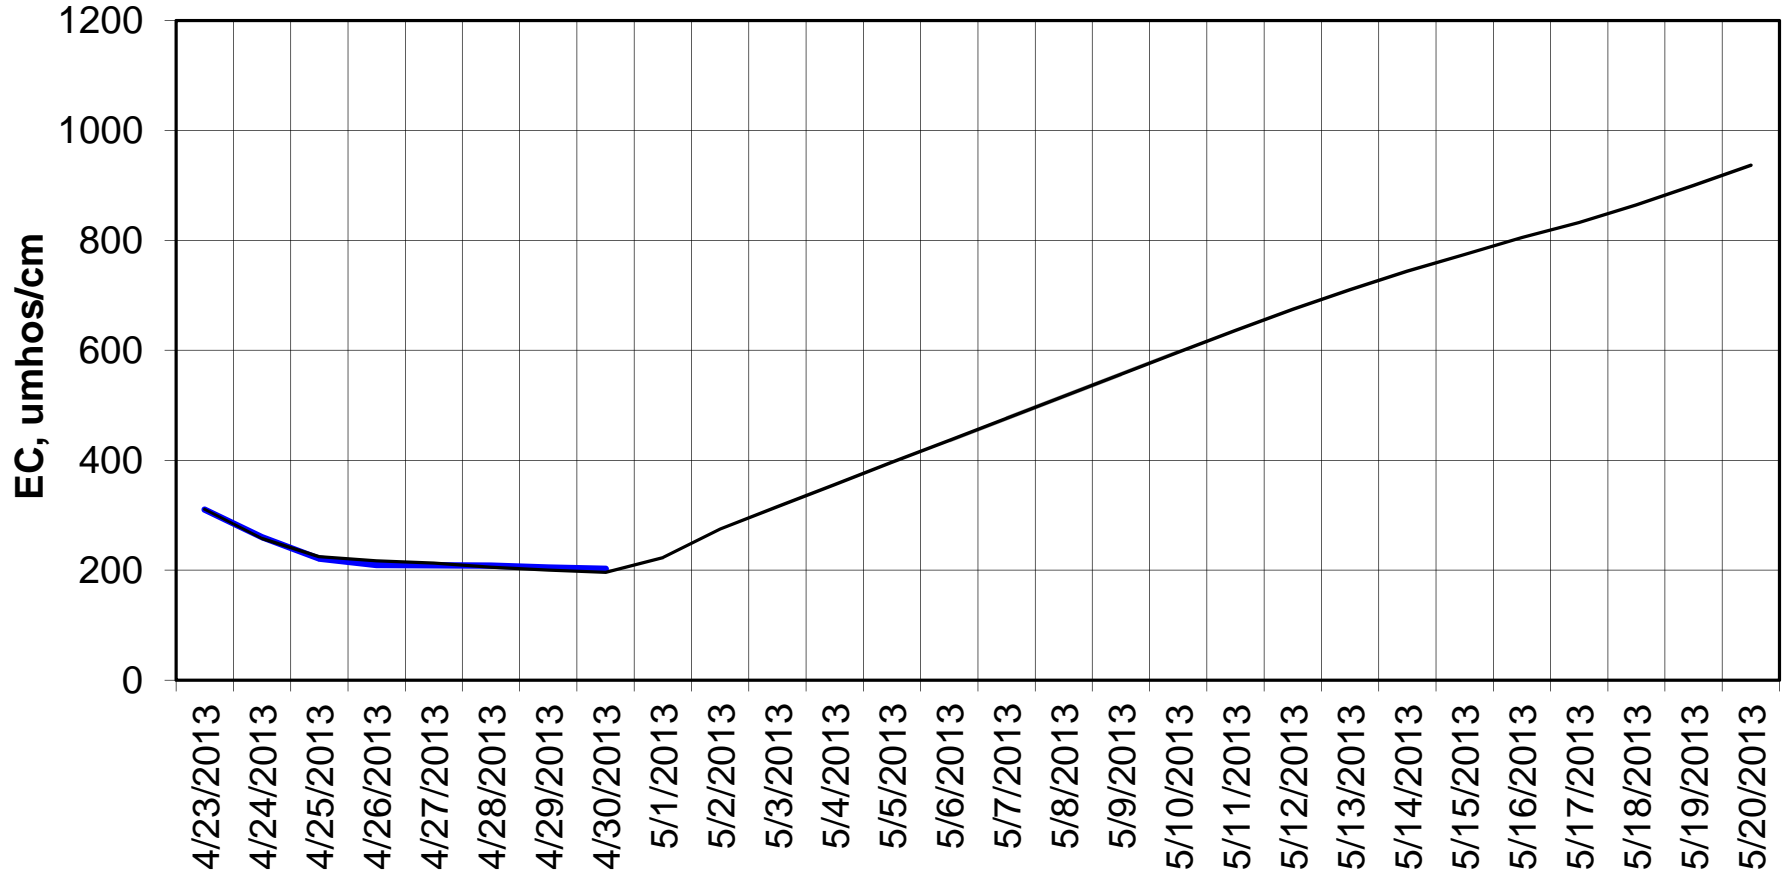

Forecasted Daily EC @ Holland Ct

Forecast Period 4/30/2013 thru 5/20/2013

Adjusted Forecasted Daily EC @ Old River near Middle River

Forecast Period 4/30/2013 thru 5/20/2013

Adjusted Forecasted Daily EC @ San Joaquin River at Brandt Bridge

Forecast Period 4/30/2013 thru 5/20/2013

Adjusted Forecasted Daily EC @ Old River at Tracy Road

Forecast Period 4/30/2013 thru 5/20/2013

Forecasted Daily EC @ Jersey Point

Forecast Period 4/30/2013 thru 5/20/2013