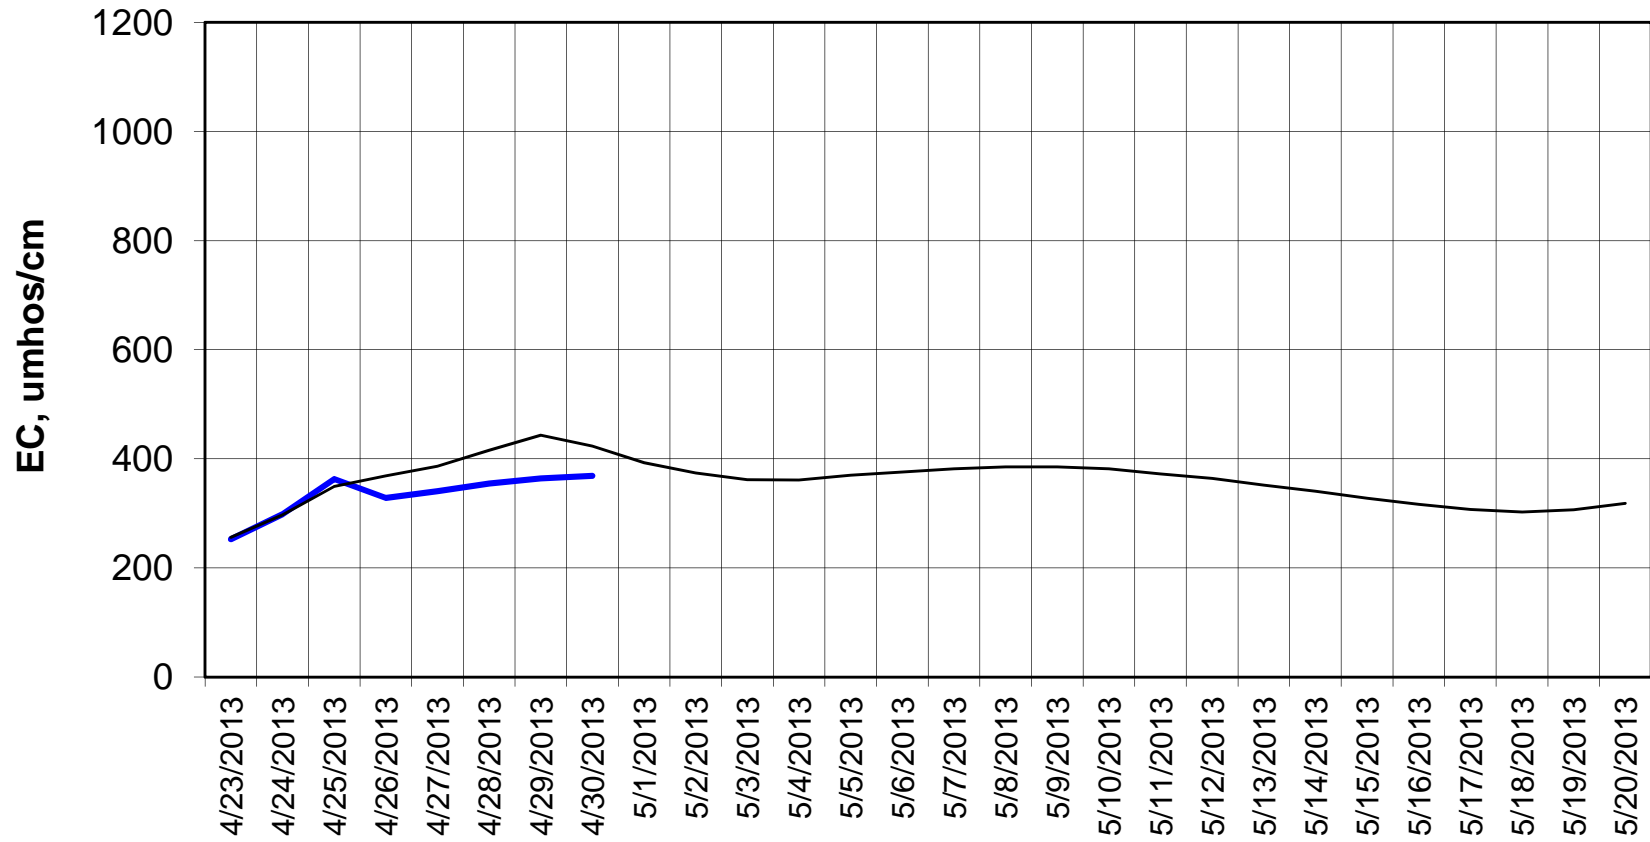

Forecast Period 4/30/2013 thru 5/20/2013

Adjusted Forecasted Daily EC @ Old River at Tracy Road

Forecast Period 4/30/2013 thru 5/20/2013

Forecasted Daily EC @ Jersey Point

Forecast Period 4/30/2013 thru 5/20/2013

Forecasted Daily EC @ Bethel

Forecast Period 4/30/2013 thru 5/20/2013