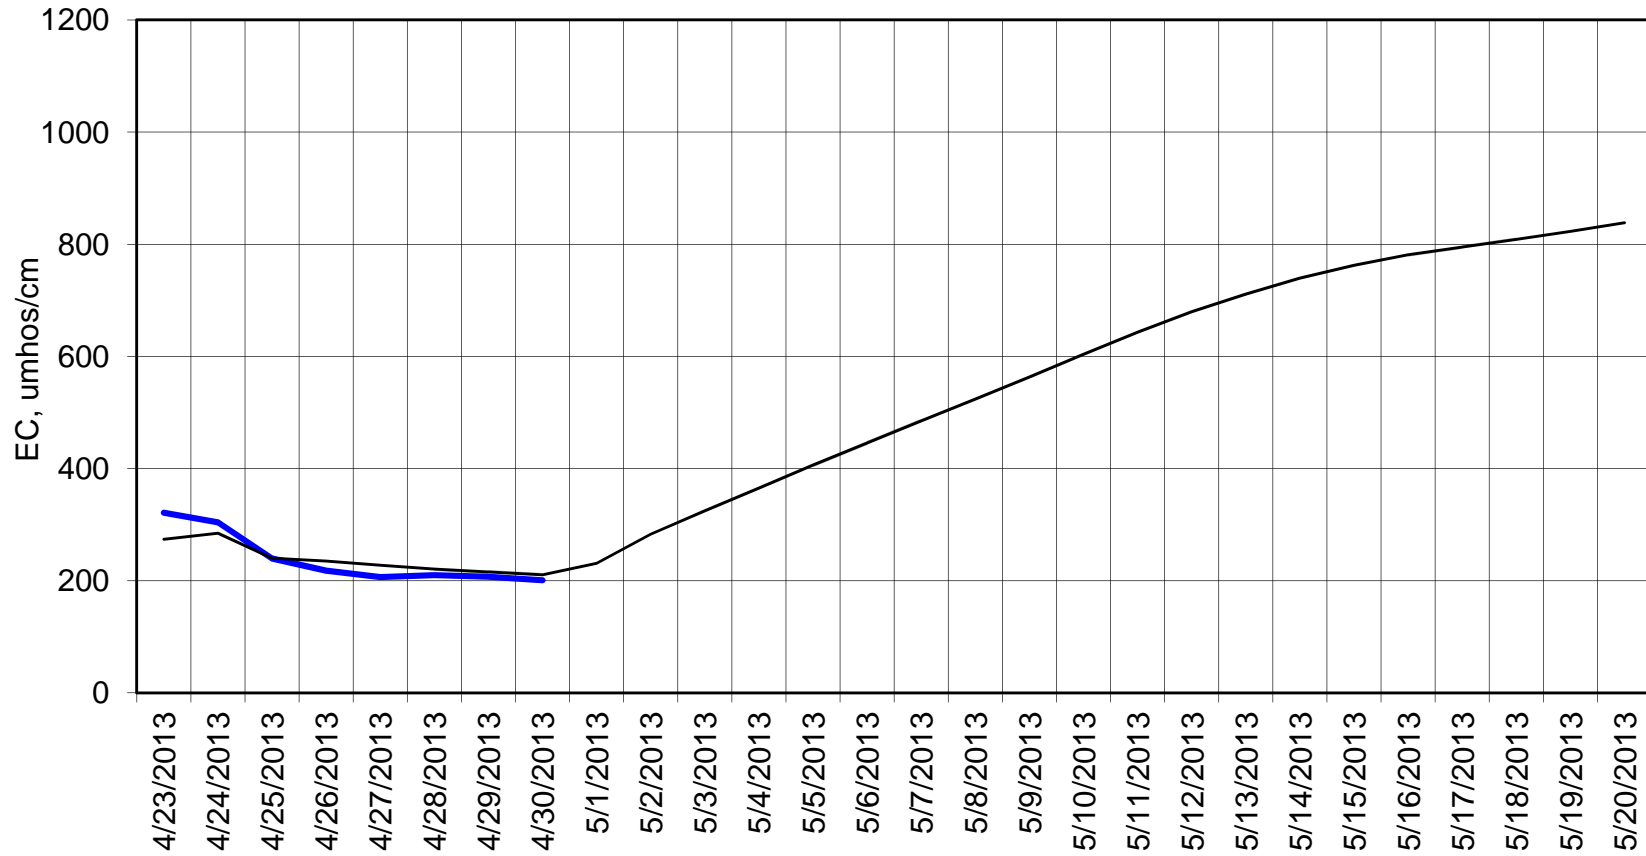

Forecasted Daily EC @ Holland Ct

Forecast Period 4/30/2013 thru 5/20/2013

Adjusted Forecasted Daily EC @ Old River near Middle River

Forecast Period 4/30/2013 thru 5/20/2013

Adjusted Forecasted Daily EC @ San Joaquin River at Brandt Bridge

Forecast Period 4/30/2013 thru 5/20/2013

Adjusted Forecasted Daily EC @ Old River at Tracy Road

Forecast Period 4/30/2013 thru 5/20/2013

Forecasted Daily EC @ Jersey Point

Forecast Period 4/30/2013 thru 5/20/2013

Forecasted Daily EC @ Bethel

Forecast Period 4/30/2013 thru 5/20/2013