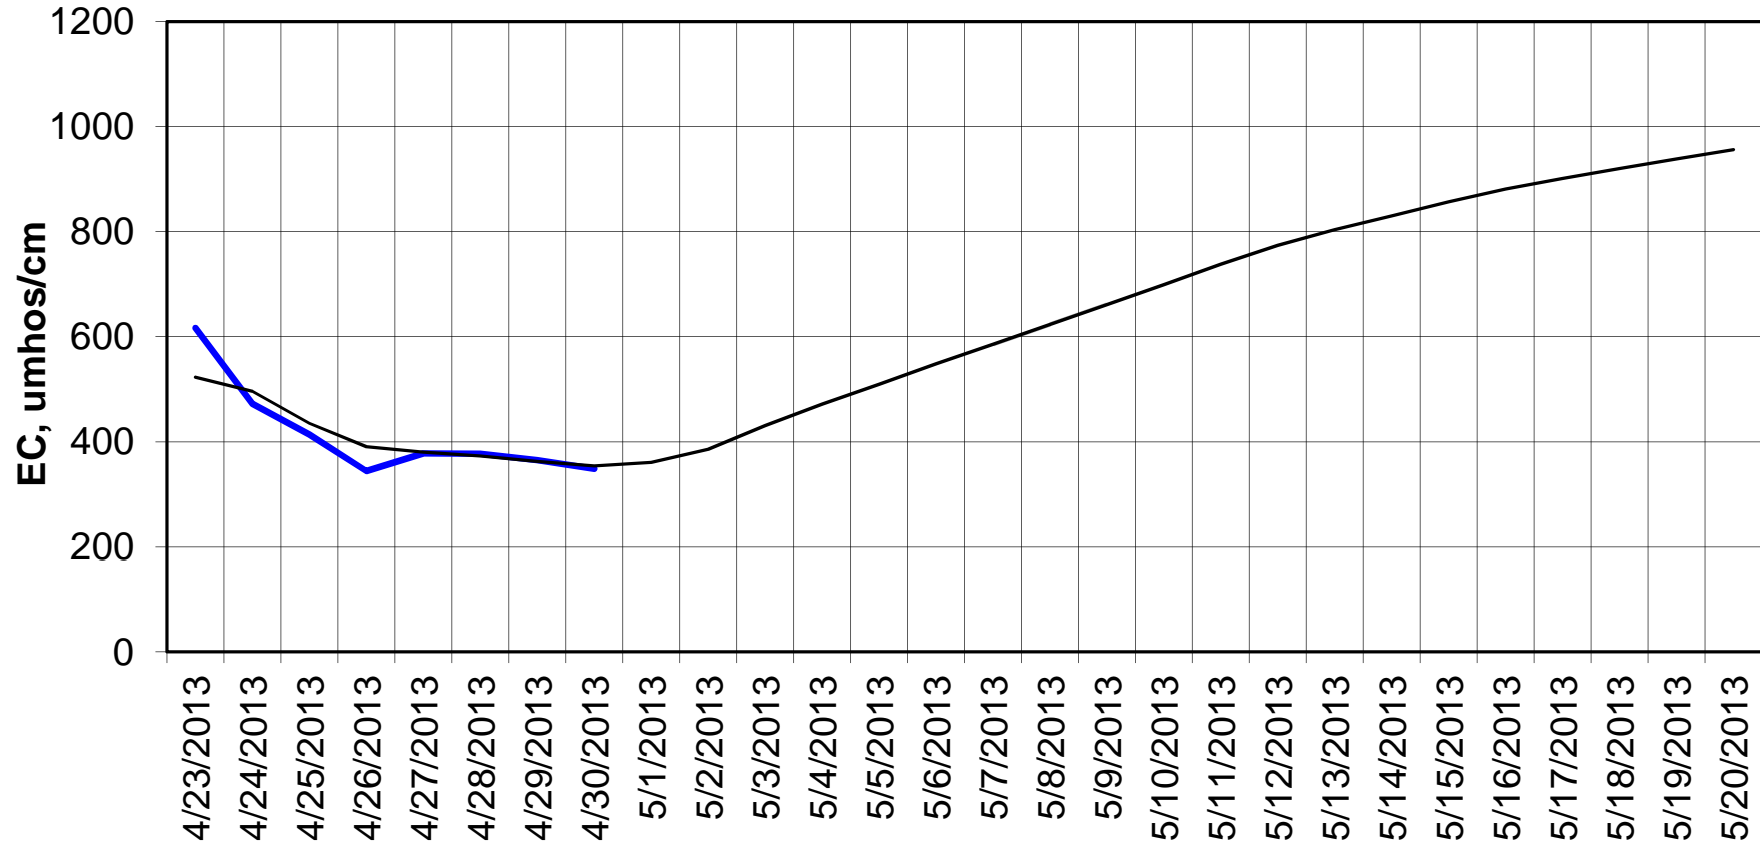

Forecasted Daily EC @ Holland Ct

Forecast Period 4/30/2013 thru 5/20/2013

Adjusted Forecasted Daily EC @ Old River near Middle River

Forecast Period 4/30/2013 thru 5/20/2013

Adjusted Forecasted Daily EC @ San Joaquin River at Brandt Bridge

Forecast Period 4/30/2013 thru 5/20/2013

Adjusted Forecasted Daily EC @ Old River at Tracy Road

Forecast Period 4/30/2013 thru 5/20/2013

Forecasted Daily EC @ Jersey Point

Forecast Period 4/30/2013 thru 5/20/2013