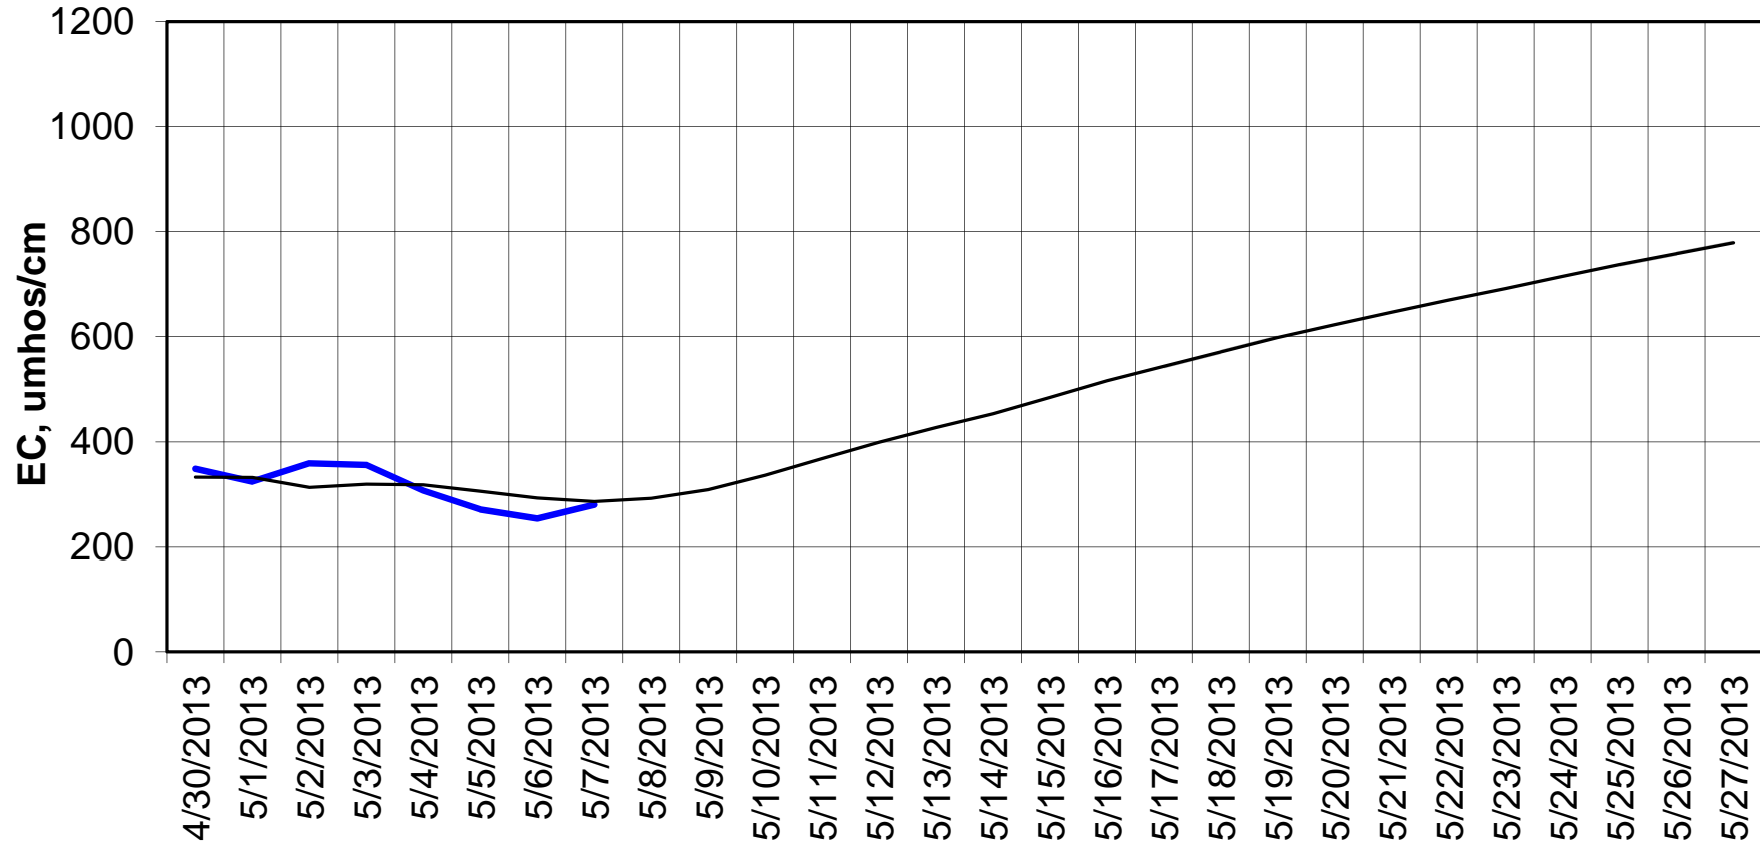

### Adjusted Forecasted Daily EC @ Old River near Middle River

Forecast Period 5/7/2013 thru 5/27/2013

### Adjusted Forecasted Daily EC @ San Joaquin River at Brandt Bridge

Forecast Period 5/7/2013 thru 5/27/2013

### Adjusted Forecasted Daily EC @ Old River at Tracy Road

Forecast Period 5/7/2013 thru 5/27/2013