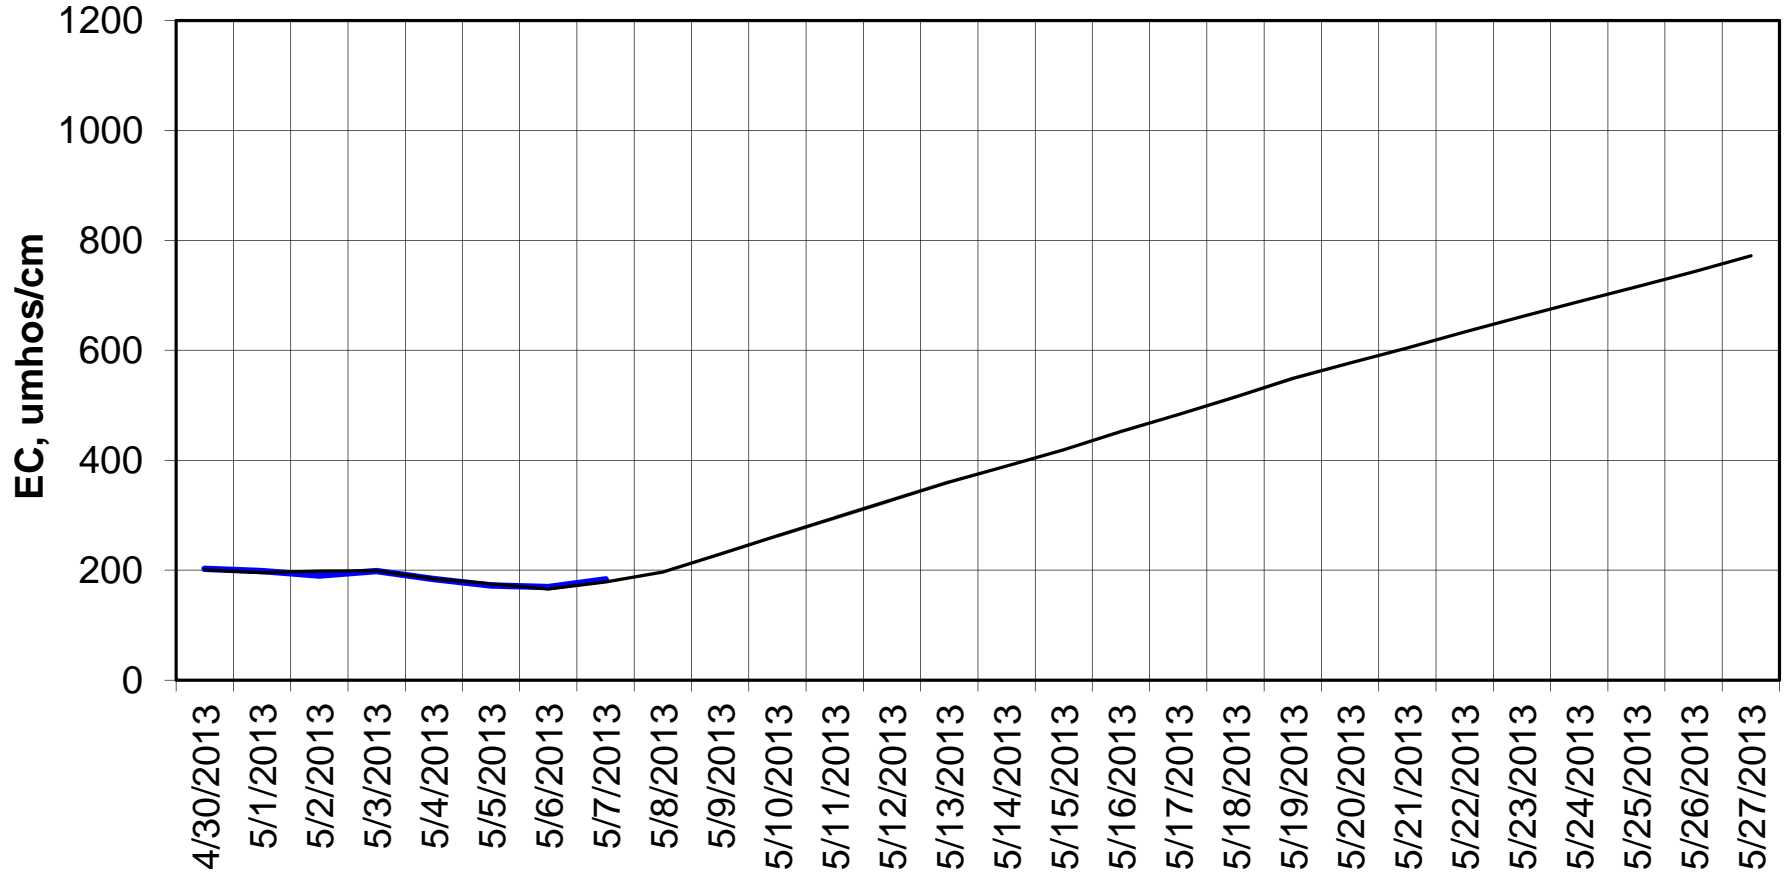

### Forecasted Daily EC @ Holland Ct

Forecast Period 5/7/2013 thru 5/27/2013

### Adjusted Forecasted Daily EC @ Old River near Middle River

Forecast Period 5/7/2013 thru 5/27/2013

### Adjusted Forecasted Daily EC @ Old River at Tracy Road

Forecast Period 5/7/2013 thru 5/27/2013