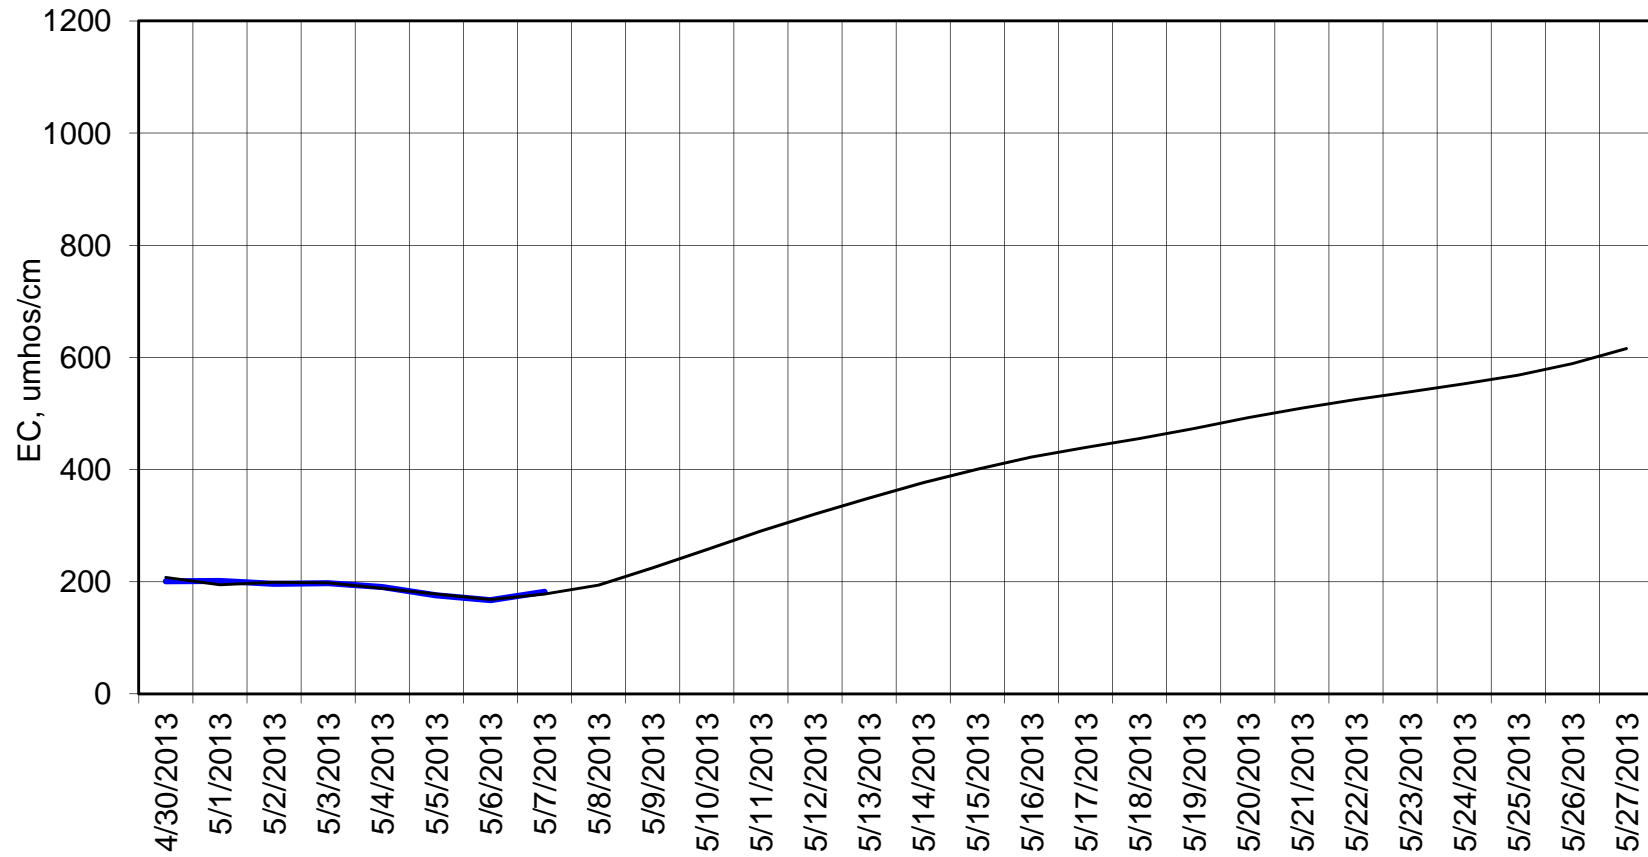

### Forecasted Daily EC @ Holland Ct

Forecast Period 5/7/2013 thru 5/27/2013

### Adjusted Forecasted Daily EC @ Old River near Middle River

Forecast Period 5/7/2013 thru 5/27/2013

### Adjusted Forecasted Daily EC @ San Joaquin River at Brandt Bridge

Forecast Period 5/7/2013 thru 5/27/2013

### Adjusted Forecasted Daily EC @ Old River at Tracy Road

Forecast Period 5/7/2013 thru 5/27/2013