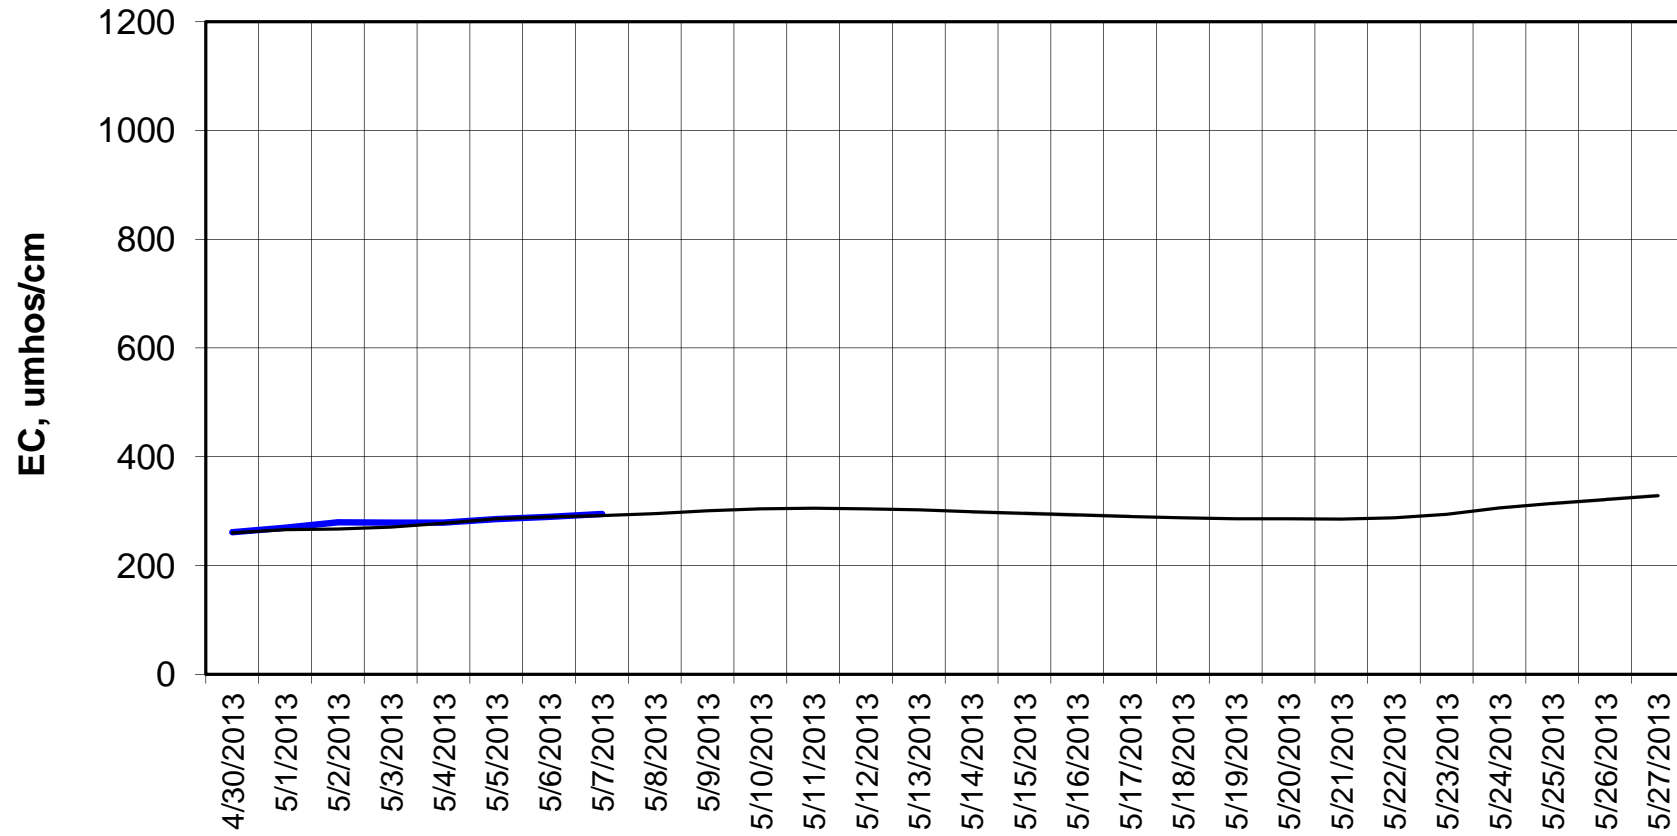

Forecasted Daily EC @ Bethel