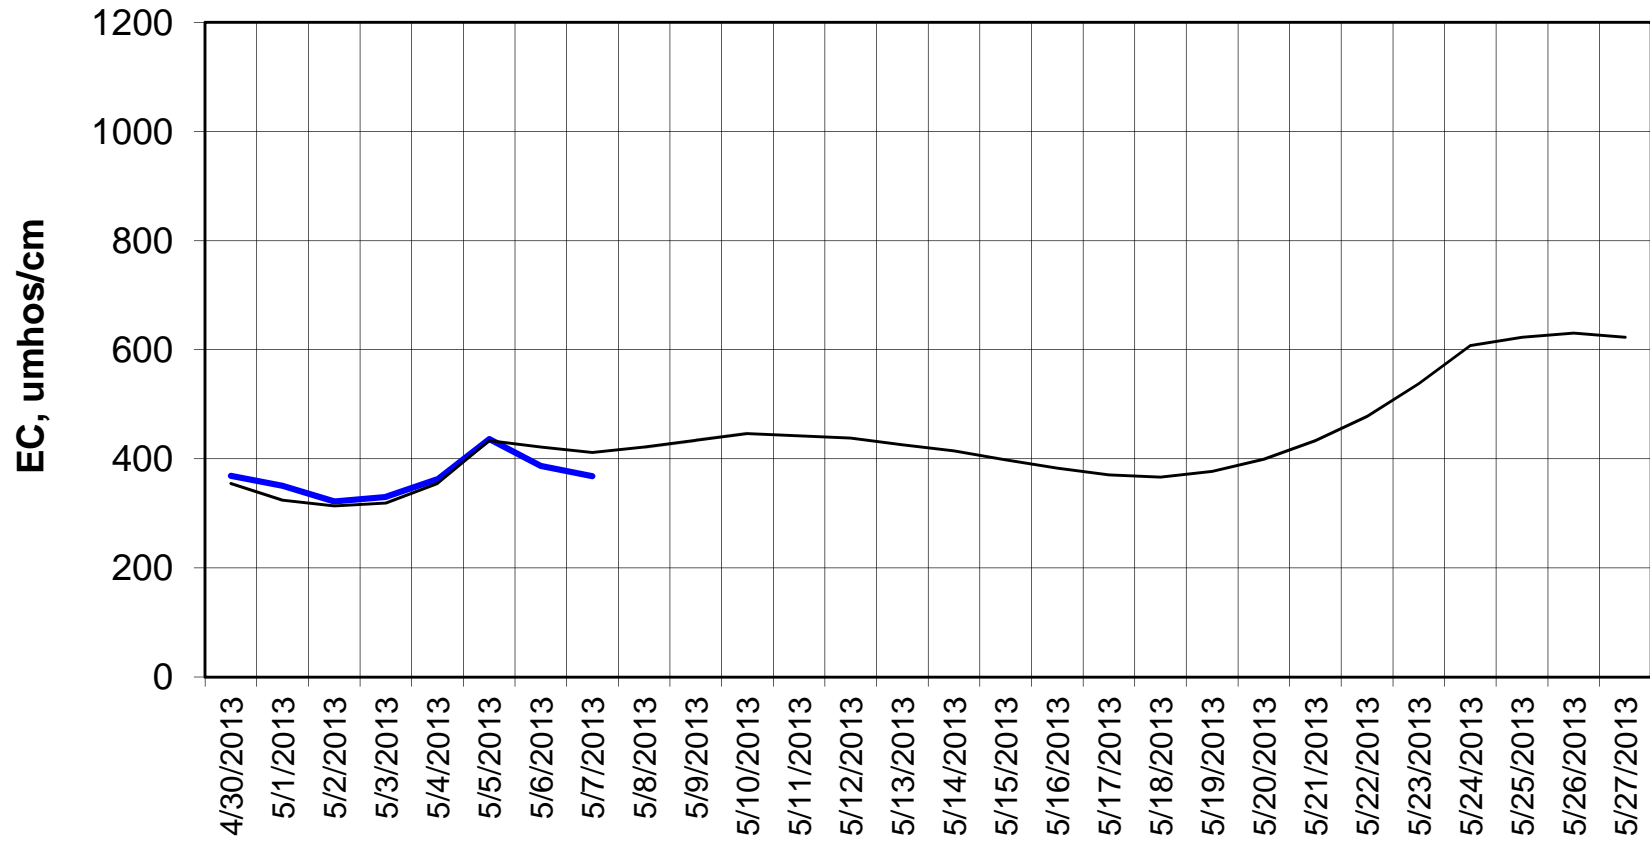

Forecasted Daily EC @ Jersey Point