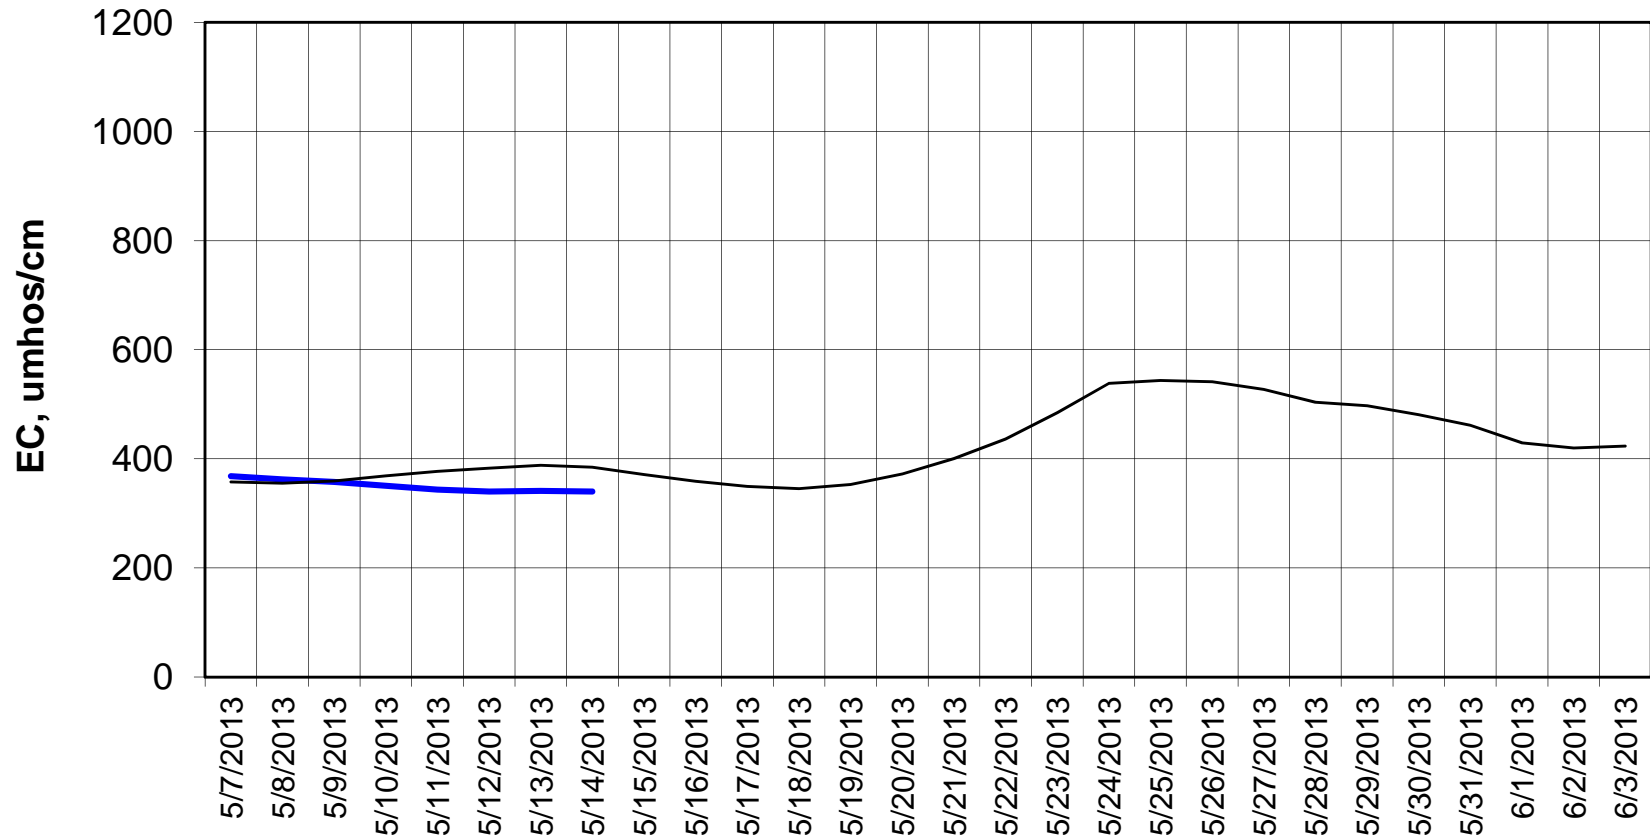

Forecast Period 5/14/2013 thru 6/3/2013

Adjusted Forecasted Daily EC @ Old River at Tracy Road

Forecast Period 5/14/2013 thru 6/3/2013

Forecasted Daily EC @ Jersey Point

Forecast Period 5/14/2013 thru 6/3/2013

Forecasted Daily EC @ Bethel

Forecast Period 5/14/2013 thru 6/3/2013