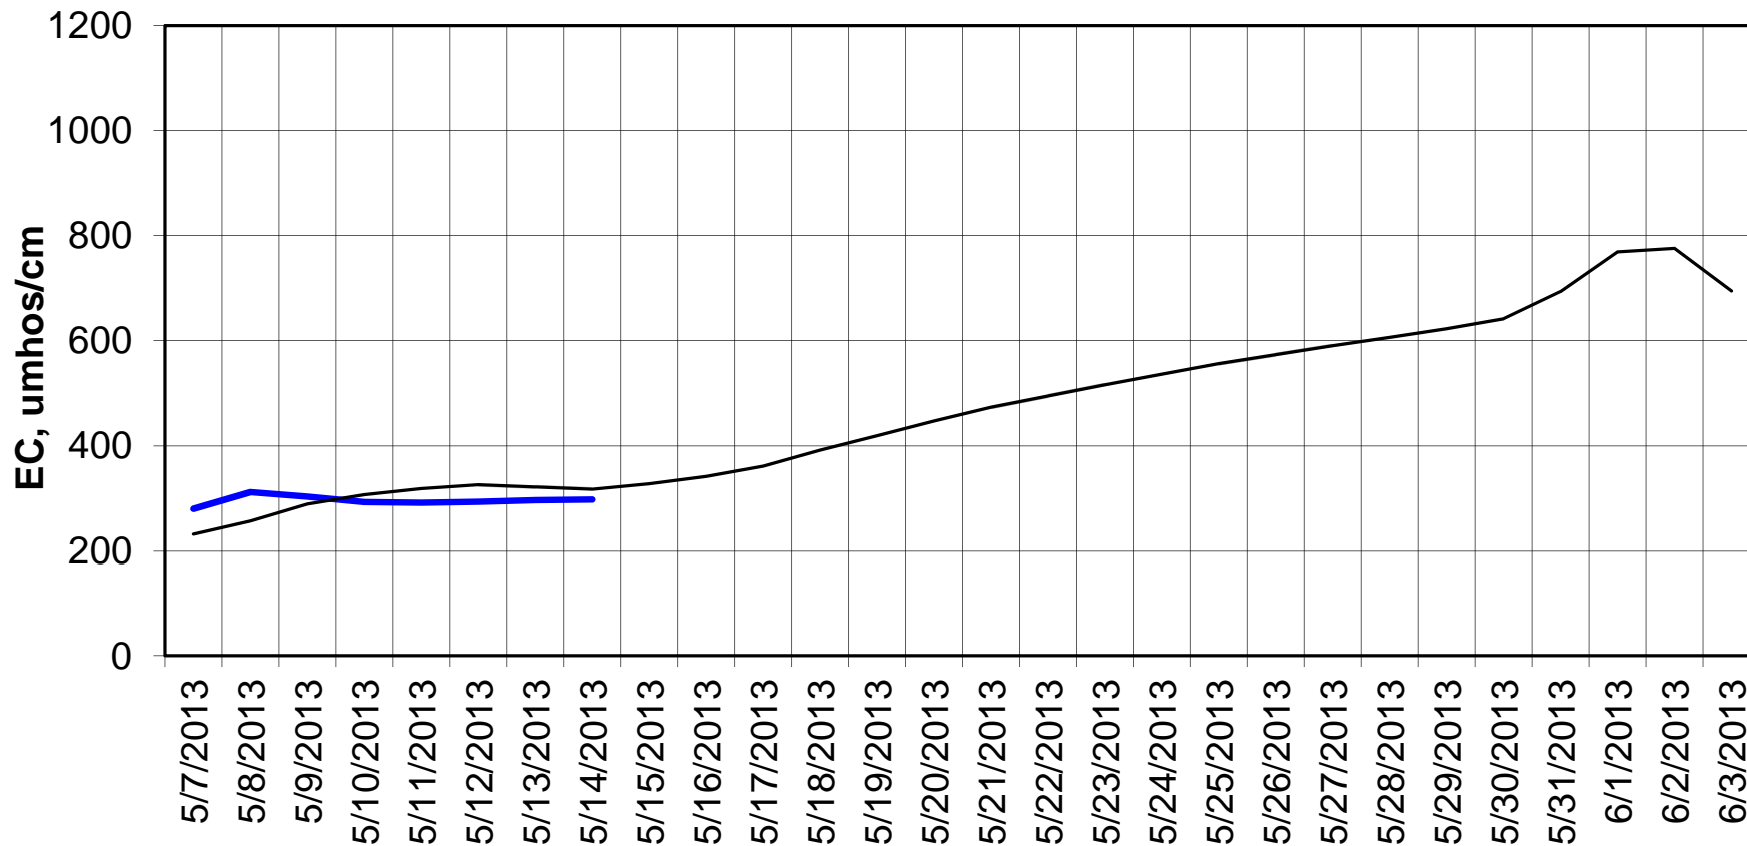

Forecasted Daily EC @ Holland Ct

Forecast Period 5/14/2013 thru 6/3/2013

Adjusted Forecasted Daily EC @ Old River near Middle River

Forecast Period 5/14/2013 thru 6/3/2013

Adjusted Forecasted Daily EC @ San Joaquin River at Brandt Bridge

Forecast Period 5/14/2013 thru 6/3/2013

Adjusted Forecasted Daily EC @ Old River at Tracy Road

Forecast Period 5/14/2013 thru 6/3/2013

Forecasted Daily EC @ Jersey Point

Forecast Period 5/14/2013 thru 6/3/2013