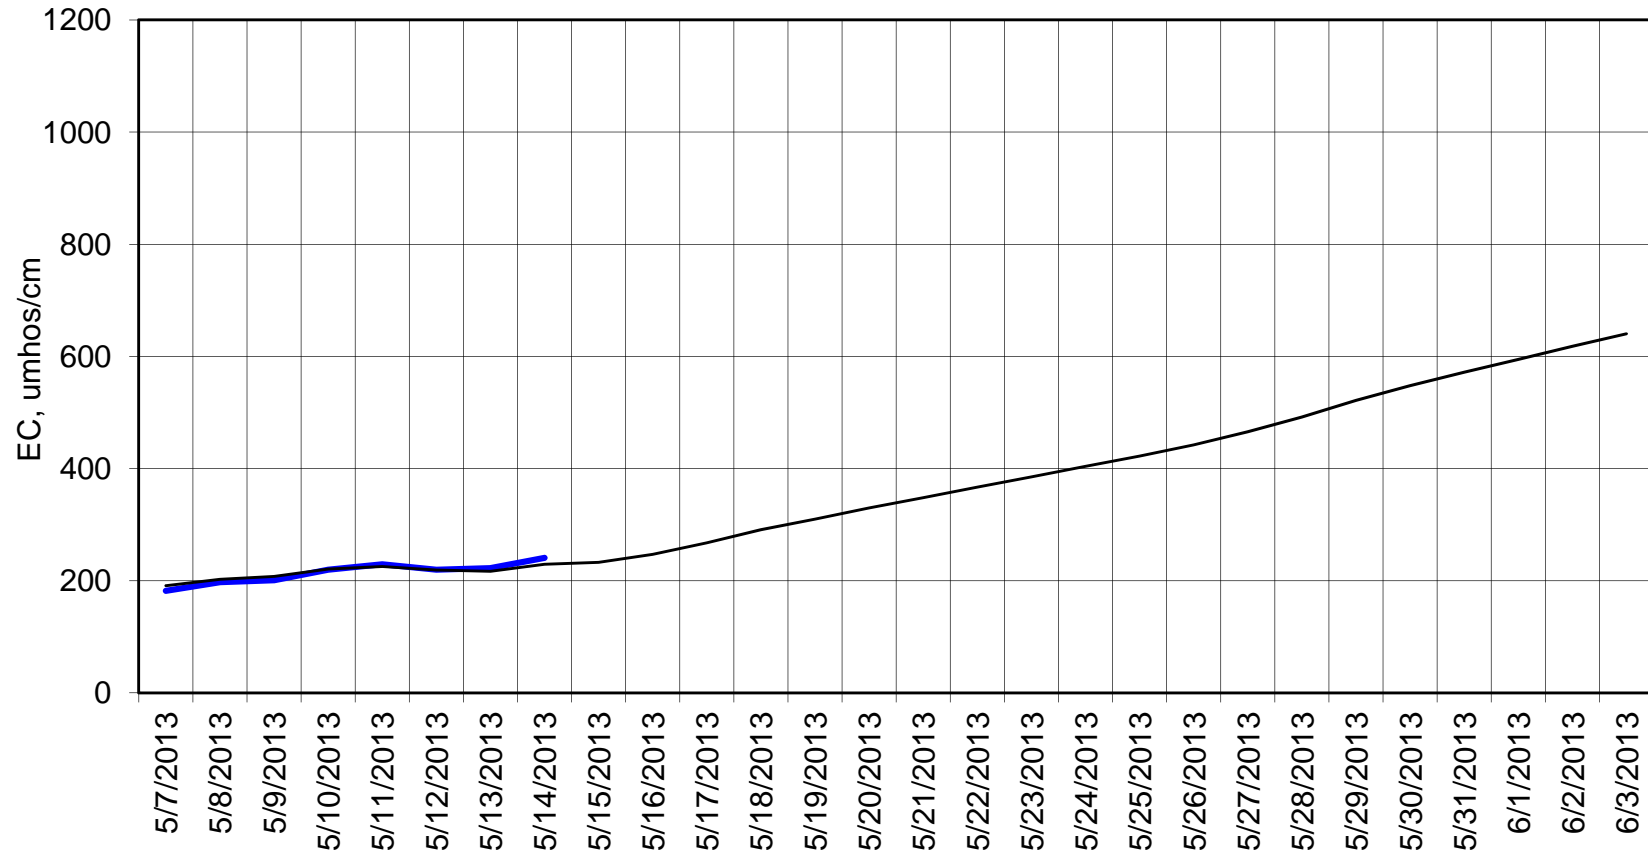

Forecasted Daily EC @ Holland Ct

Forecast Period 5/14/2013 thru 6/3/2013

Adjusted Forecasted Daily EC @ Old River near Middle River

Forecast Period 5/14/2013 thru 6/3/2013

Adjusted Forecasted Daily EC @ San Joaquin River at Brandt Bridge

Forecast Period 5/14/2013 thru 6/3/2013

Adjusted Forecasted Daily EC @ Old River at Tracy Road

Forecast Period 5/14/2013 thru 6/3/2013

Forecasted Daily EC @ Jersey Point

Forecast Period 5/14/2013 thru 6/3/2013