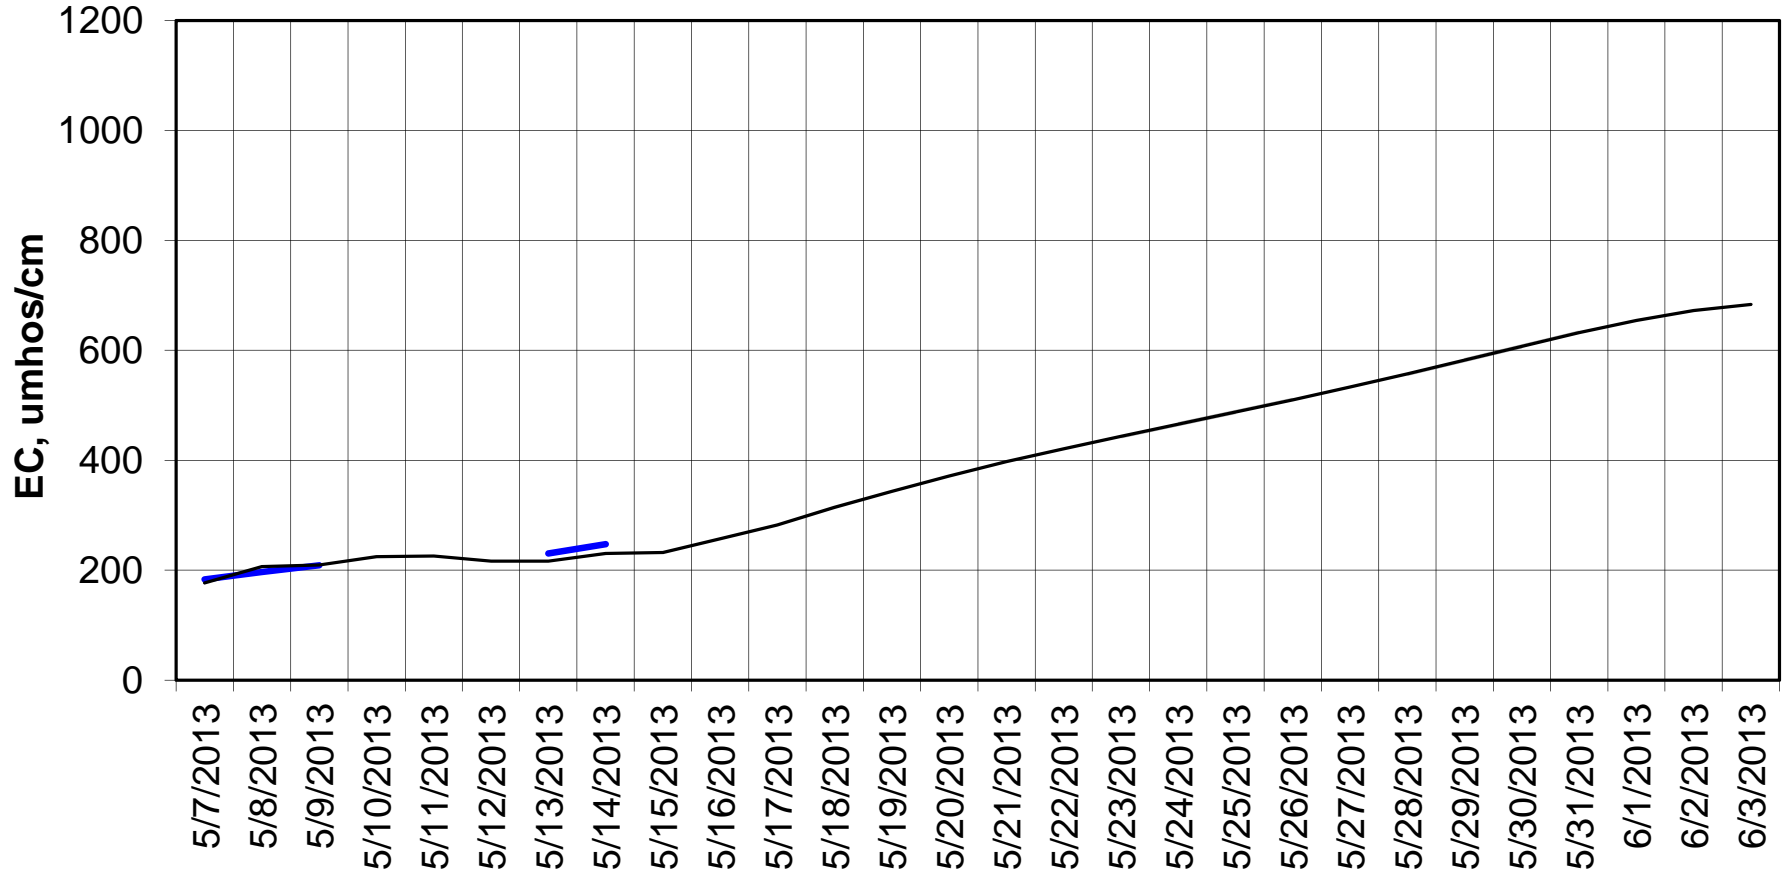

Forecasted Daily EC @ Holland Ct

Forecast Period 5/14/2013 thru 6/3/2013

Adjusted Forecasted Daily EC @ Old River near Middle River

Forecast Period 5/14/2013 thru 6/3/2013

Adjusted Forecasted Daily EC @ San Joaquin River at Brandt Bridge

Forecast Period 5/14/2013 thru 6/3/2013

Adjusted Forecasted Daily EC @ Old River at Tracy Road

Forecast Period 5/14/2013 thru 6/3/2013

Forecasted Daily EC @ Jersey Point

Forecast Period 5/14/2013 thru 6/3/2013