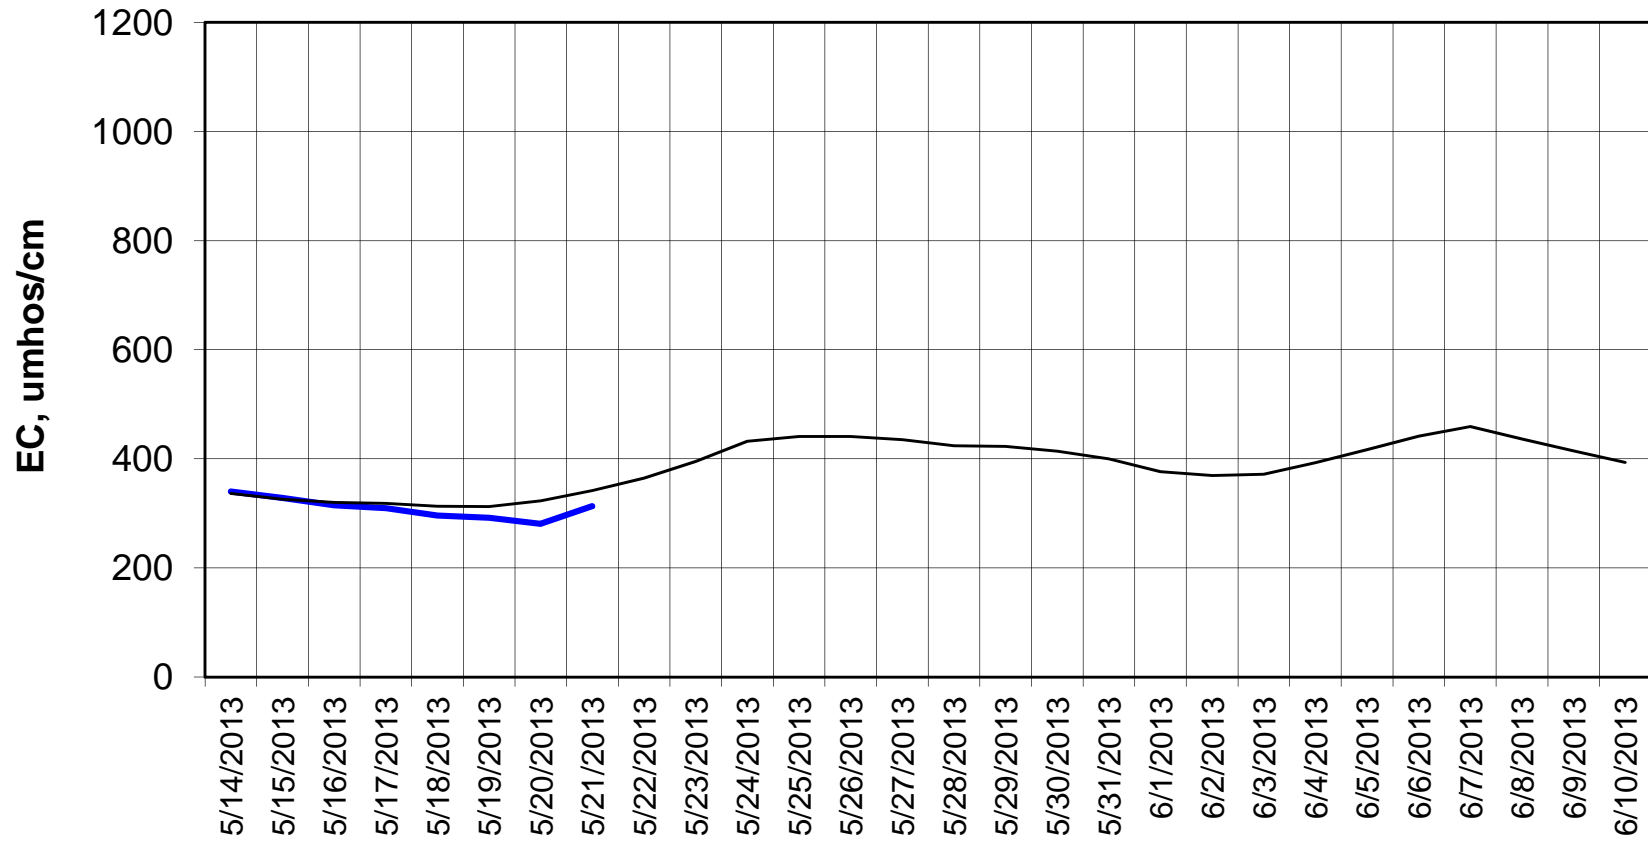

### Adjusted Forecasted Daily EC @ San Joaquin River at Brandt Bridge

Forecast Period 5/21/2013 thru 6/10/2013

### Adjusted Forecasted Daily EC @ Old River at Tracy Road

Forecast Period 5/21/2013 thru 6/10/2013

### Forecasted Daily EC @ Jersey Point

Forecast Period 5/21/2013 thru 6/10/2013