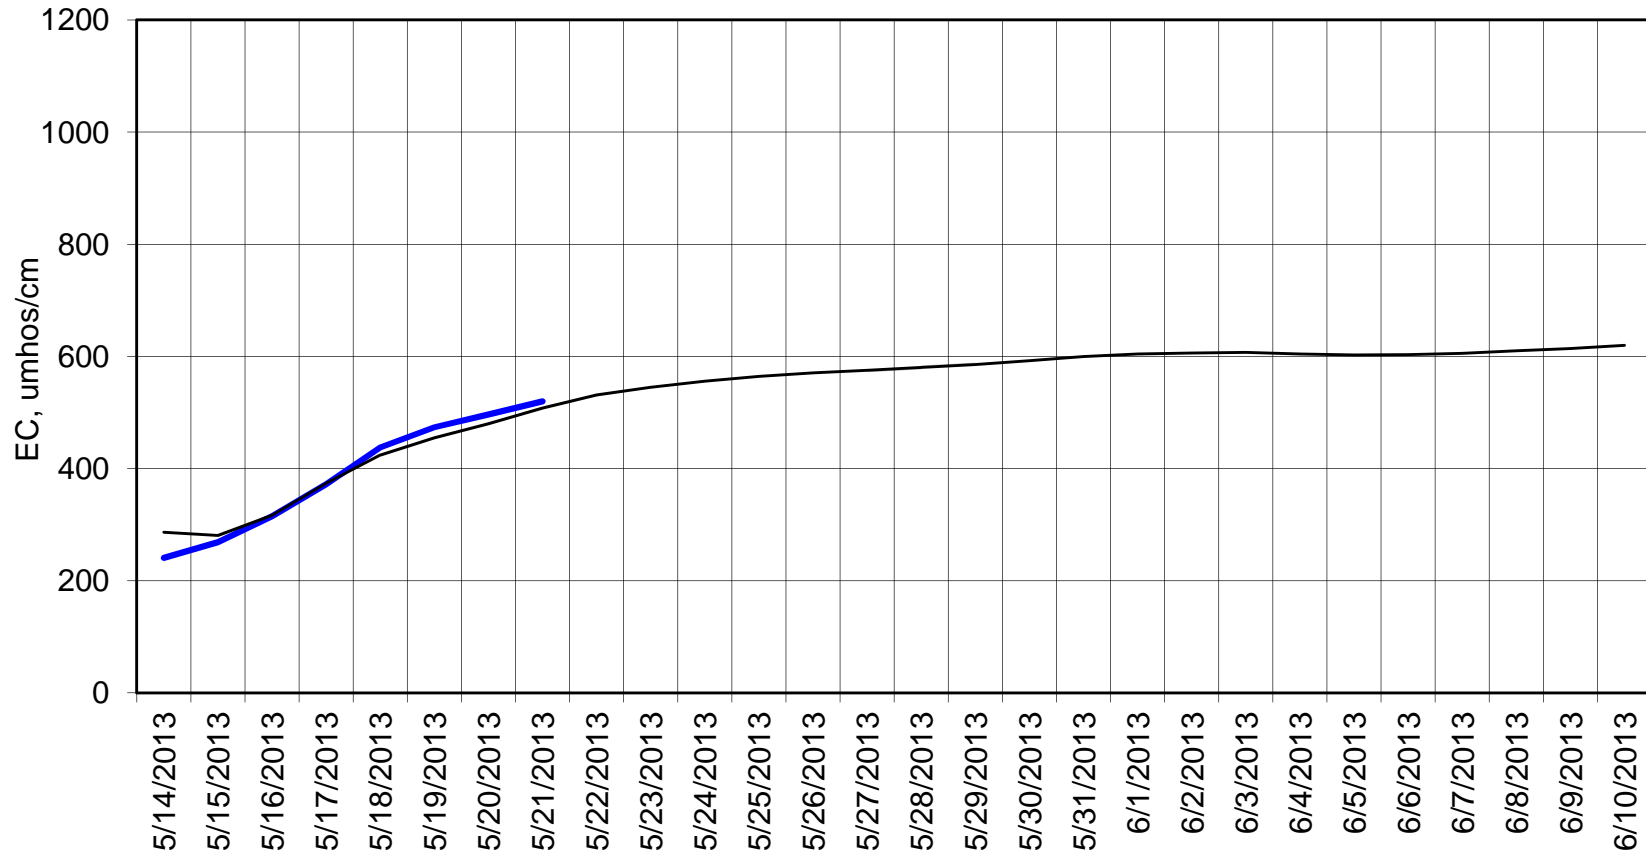

Adjusted Forecasted Daily EC @ San Joaquin River at Brandt Bridge