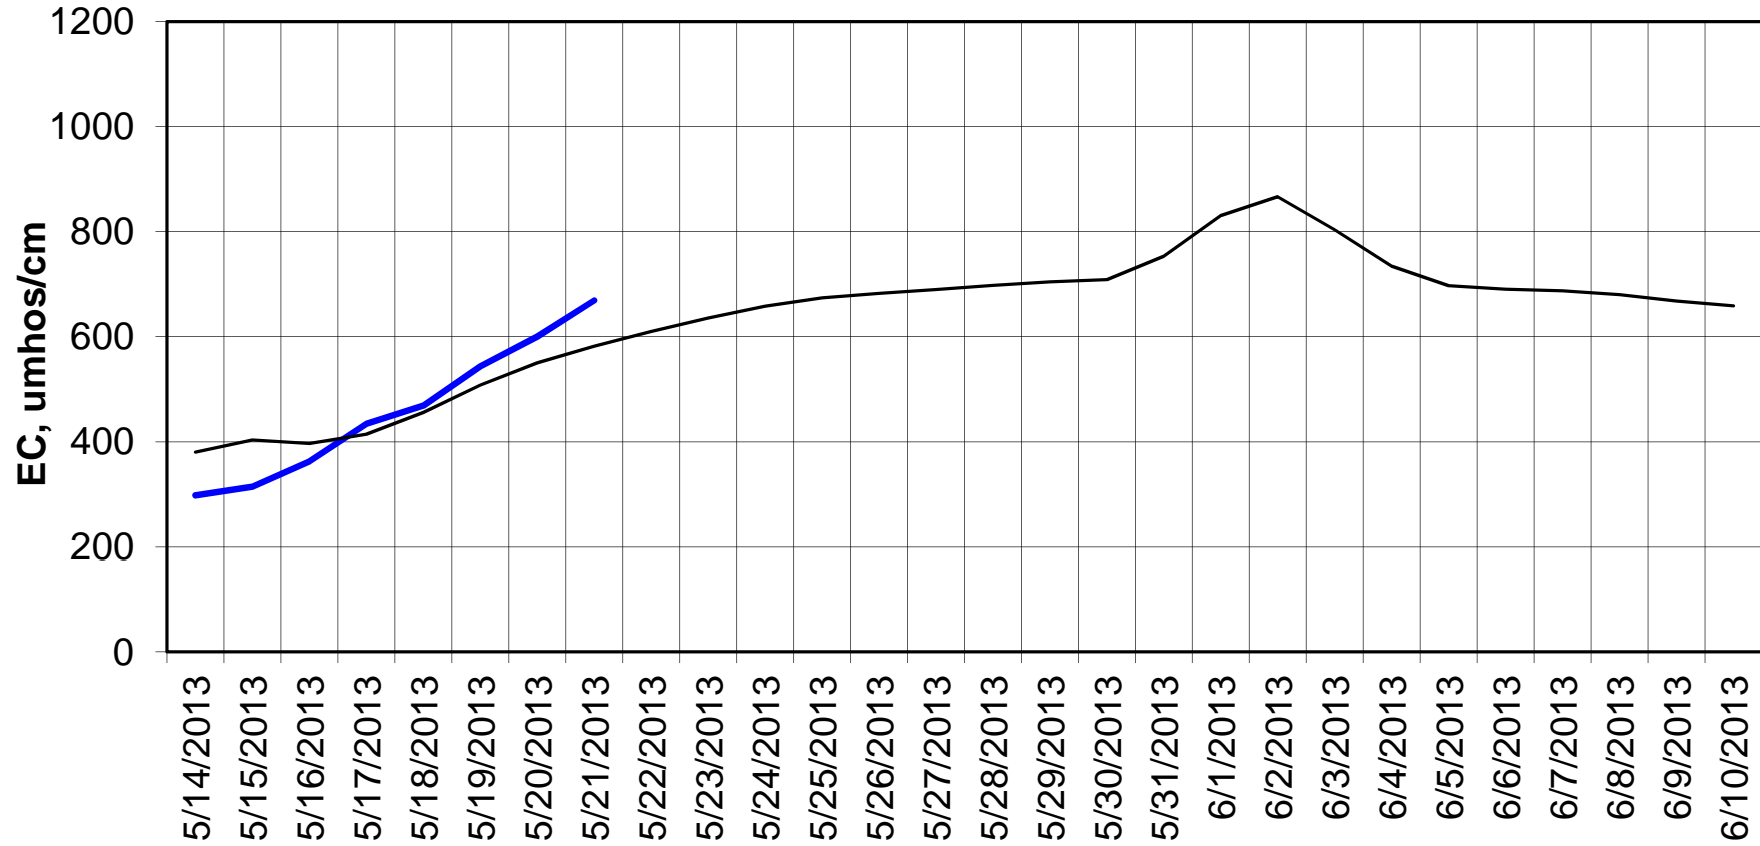

### Adjusted Forecasted Daily EC @ Old River near Middle River

Forecast Period 5/21/2013 thru 6/10/2013

### Adjusted Forecasted Daily EC @ San Joaquin River at Brandt Bridge

Forecast Period 5/21/2013 thru 6/10/2013

### Adjusted Forecasted Daily EC @ Old River at Tracy Road

Forecast Period 5/21/2013 thru 6/10/2013