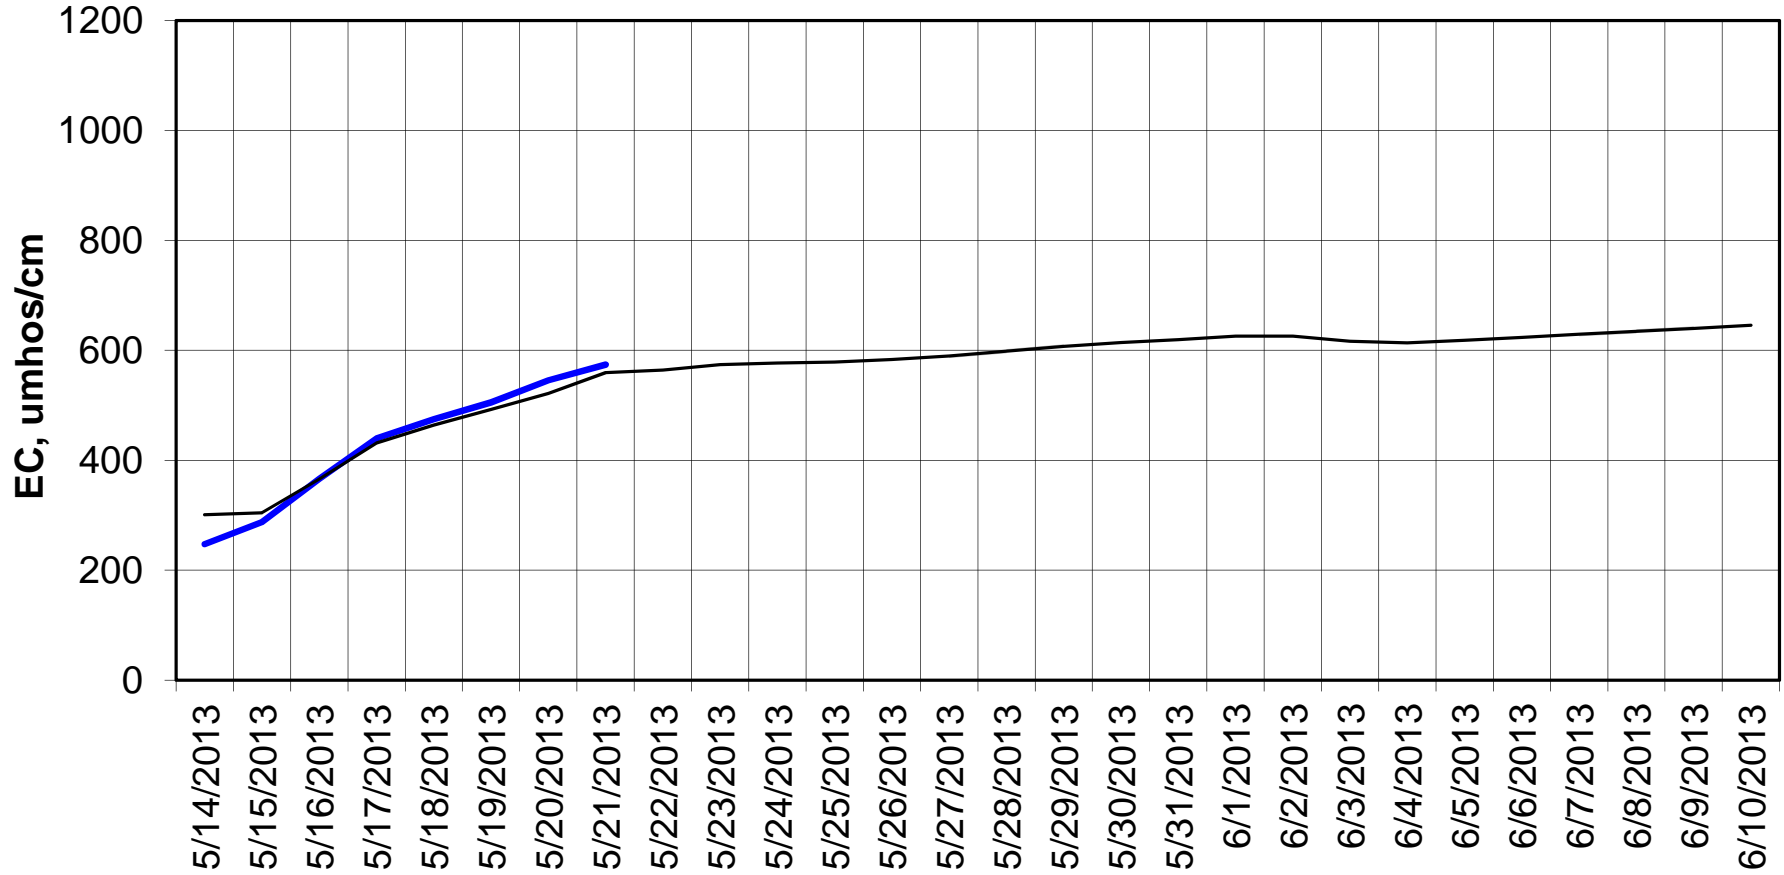

### Forecasted Daily EC @ Holland Ct

Forecast Period 5/21/2013 thru 6/10/2013

### Adjusted Forecasted Daily EC @ Old River near Middle River

Forecast Period 5/21/2013 thru 6/10/2013

### Adjusted Forecasted Daily EC @ Old River at Tracy Road

Forecast Period 5/21/2013 thru 6/10/2013