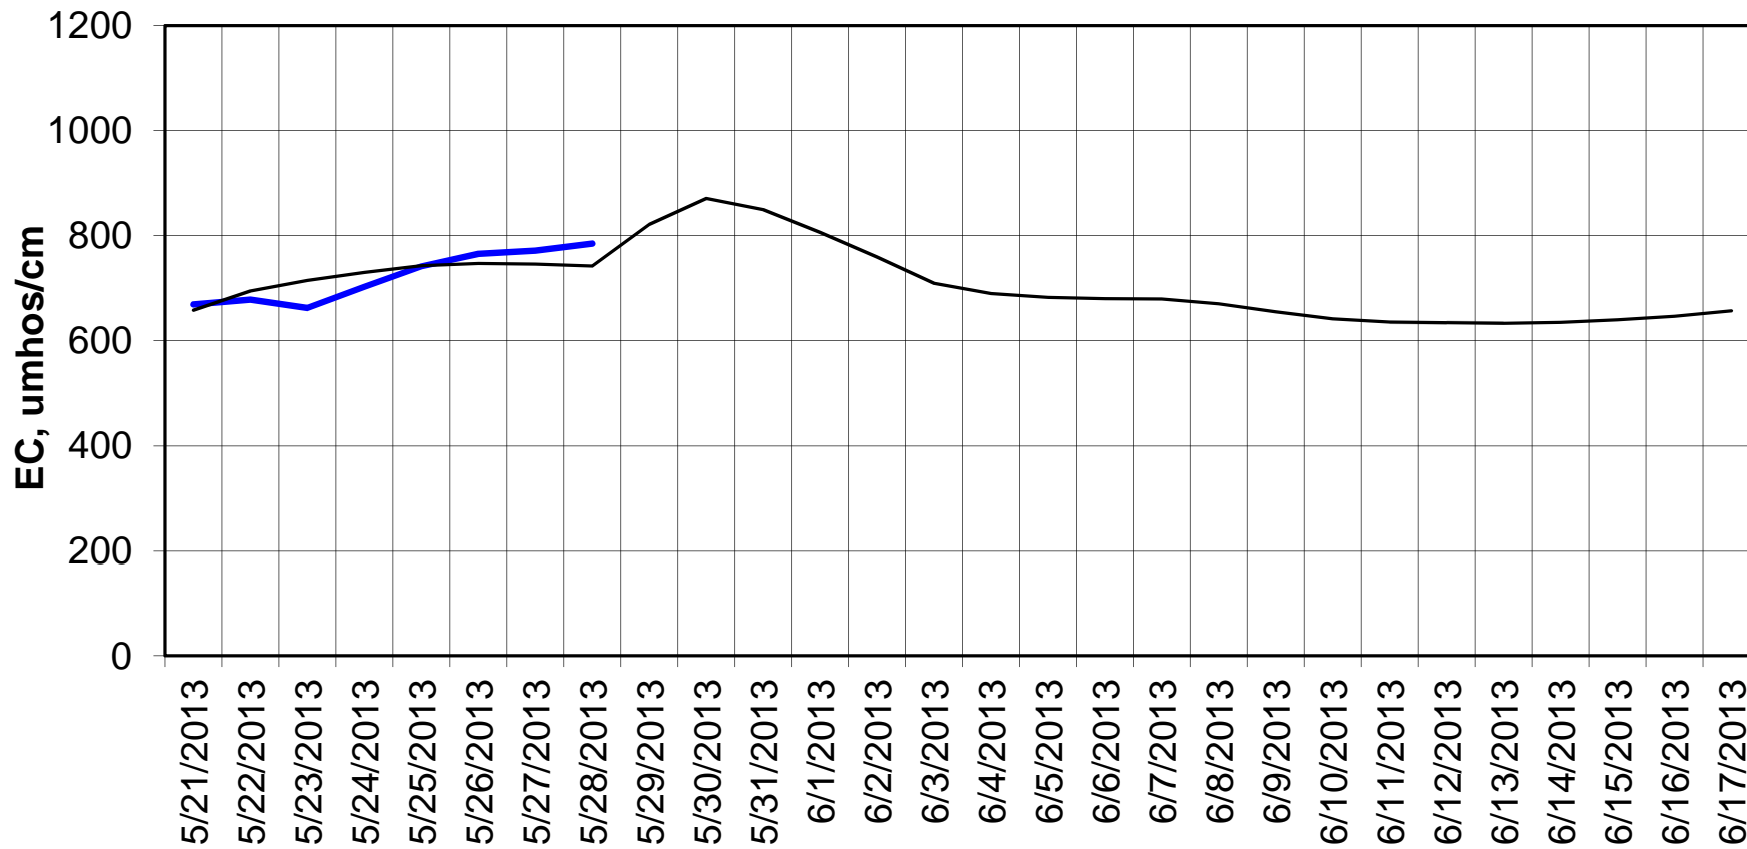

### Adjusted Forecasted Daily EC @ Old River near Middle River

Forecast Period 5/28/2013 thru 6/17/2013

### Adjusted Forecasted Daily EC @ San Joaquin River at Brandt Bridge

Forecast Period 5/28/2013 thru 6/17/2013

### Adjusted Forecasted Daily EC @ Old River at Tracy Road

Forecast Period 5/28/2013 thru 6/17/2013