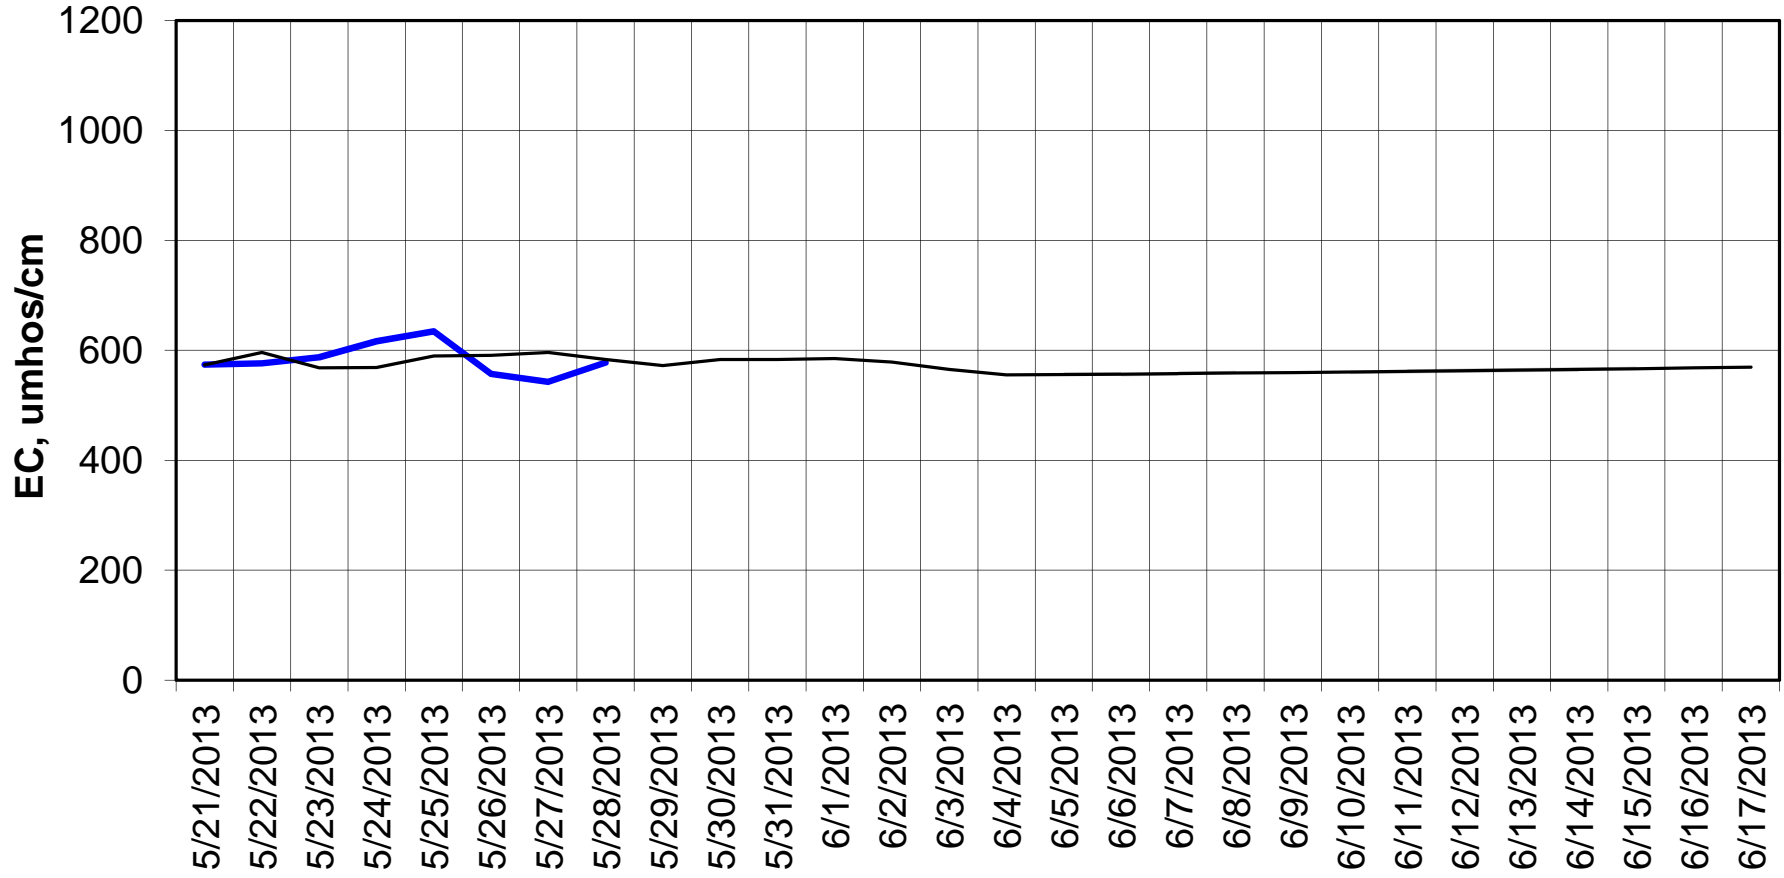

### Adjusted Forecasted Daily EC @ Old River near Middle River

Forecast Period 5/28/2013 thru 6/17/2013

### Adjusted Forecasted Daily EC @ Old River at Tracy Road

Forecast Period 5/28/2013 thru 6/17/2013