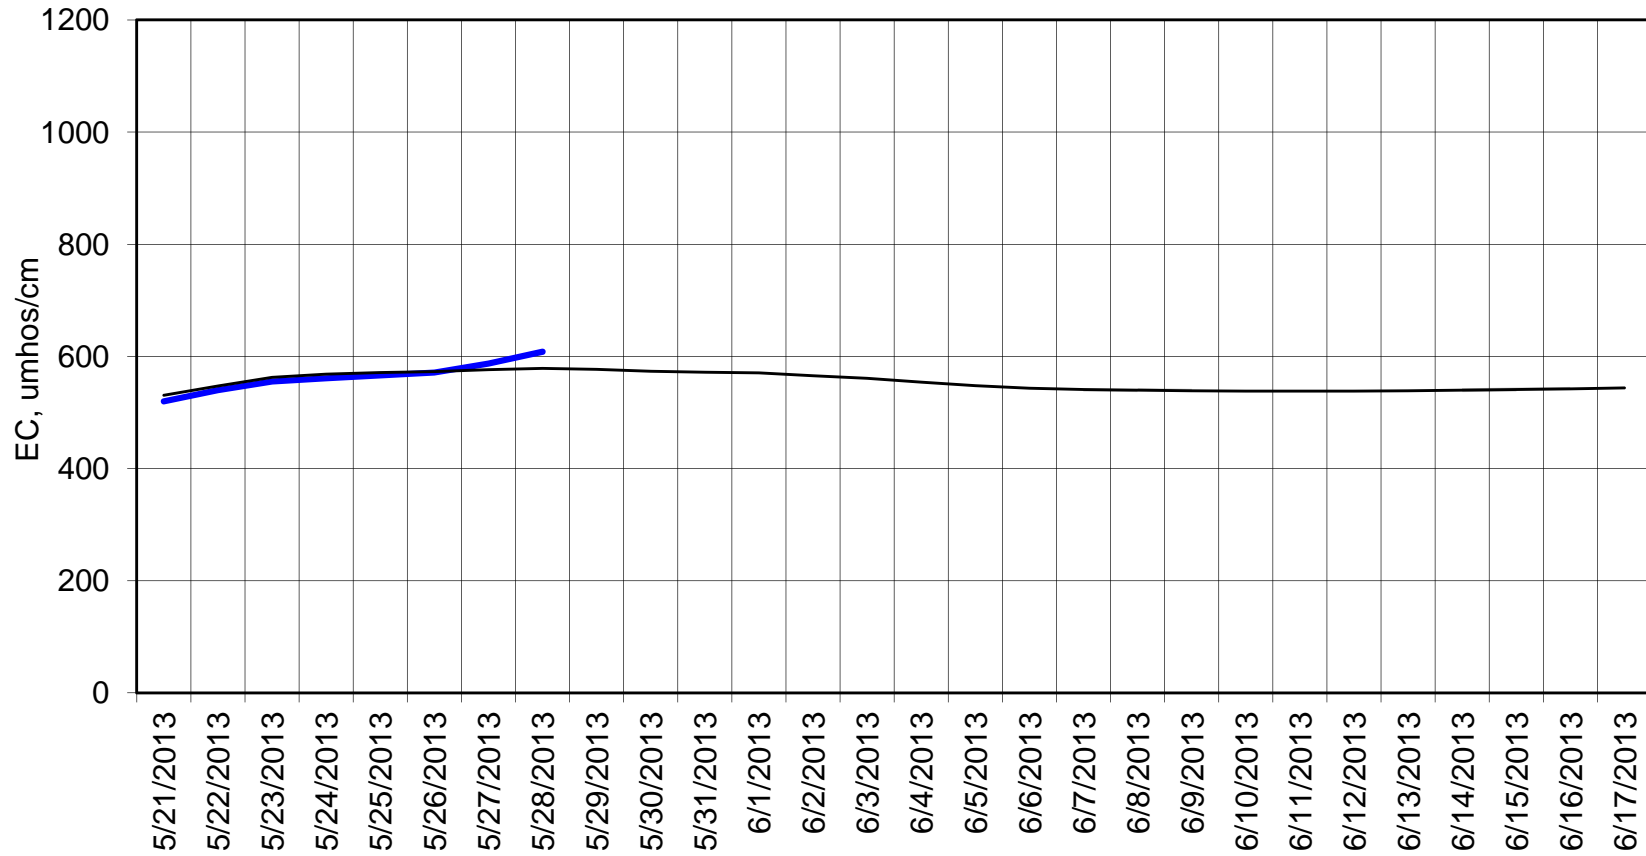

Adjusted Forecasted Daily EC @ San Joaquin River at Brandt Bridge

Forecast Period 5/28/2013 thru 6/17/2013