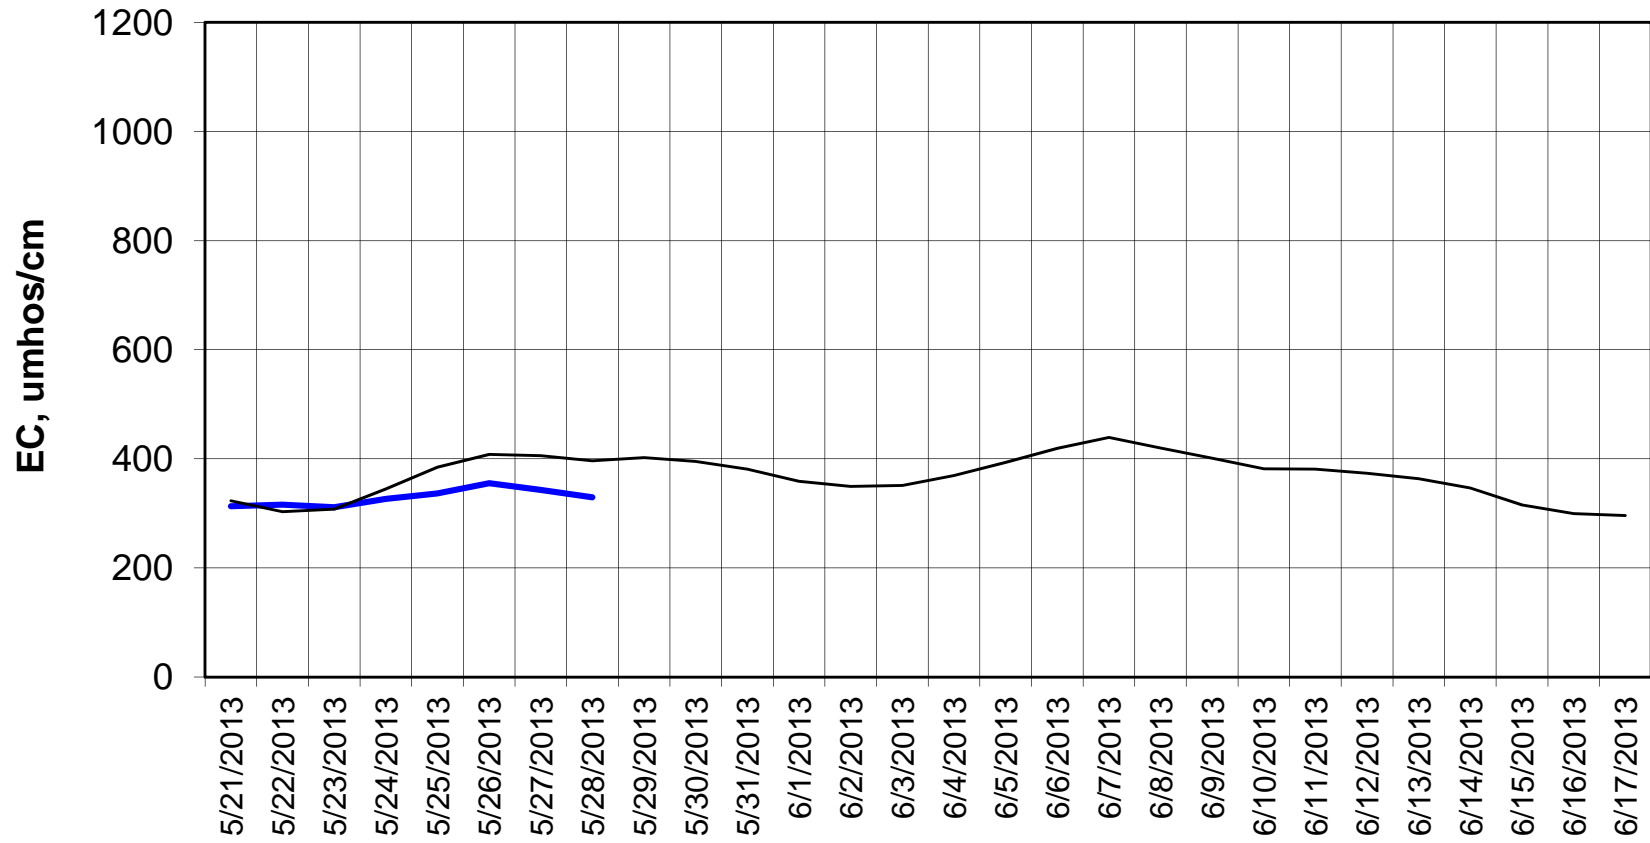

### Adjusted Forecasted Daily EC @ San Joaquin River at Brandt Bridge

Forecast Period 5/28/2013 thru 6/17/2013

### Adjusted Forecasted Daily EC @ Old River at Tracy Road

Forecast Period 5/28/2013 thru 6/17/2013

### Forecasted Daily EC @ Jersey Point

Forecast Period 5/28/2013 thru 6/17/2013