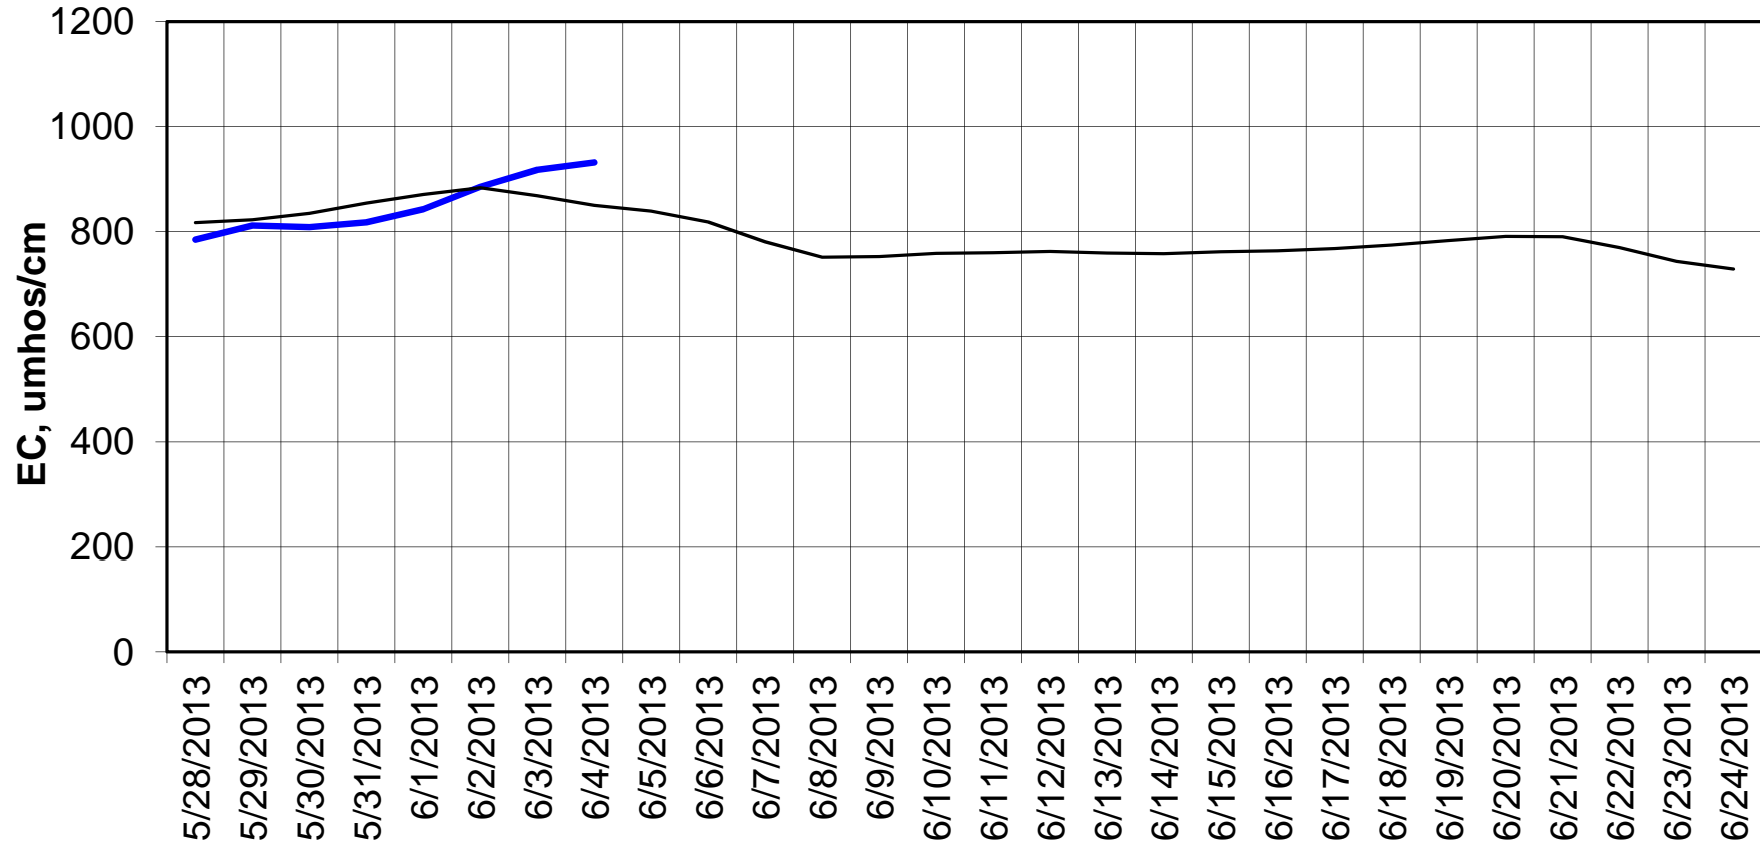

Forecasted Daily EC @ Holland Ct

Forecast Period 6/4/2013 thru 6/24/2013

Adjusted Forecasted Daily EC @ Old River near Middle River

Forecast Period 6/4/2013 thru 6/24/2013

Adjusted Forecasted Daily EC @ San Joaquin River at Brandt Bridge

Forecast Period 6/4/2013 thru 6/24/2013

Adjusted Forecasted Daily EC @ Old River at Tracy Road

Forecast Period 6/4/2013 thru 6/24/2013

Forecasted Daily EC @ Jersey Point

Forecast Period 6/4/2013 thru 6/24/2013