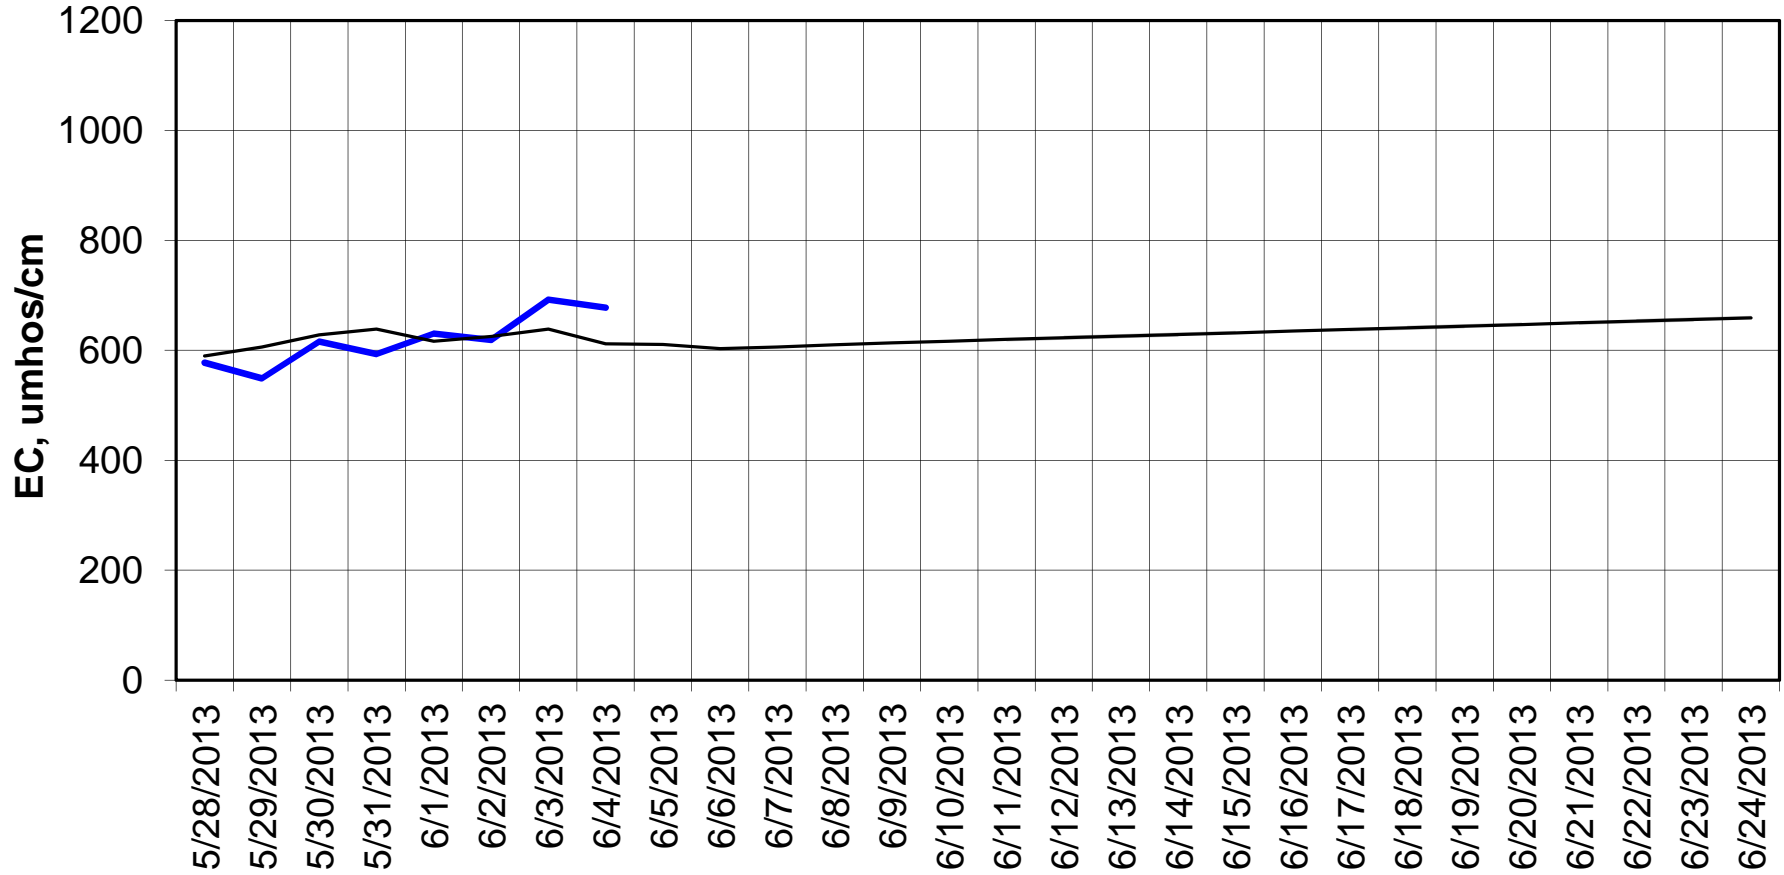

Forecasted Daily EC @ Holland Ct

Forecast Period 6/4/2013 thru 6/24/2013

Adjusted Forecasted Daily EC @ Old River near Middle River

Forecast Period 6/4/2013 thru 6/24/2013

Adjusted Forecasted Daily EC @ San Joaquin River at Brandt Bridge

Forecast Period 6/4/2013 thru 6/24/2013

Adjusted Forecasted Daily EC @ Old River at Tracy Road

Forecast Period 6/4/2013 thru 6/24/2013

Forecasted Daily EC @ Jersey Point

Forecast Period 6/4/2013 thru 6/24/2013