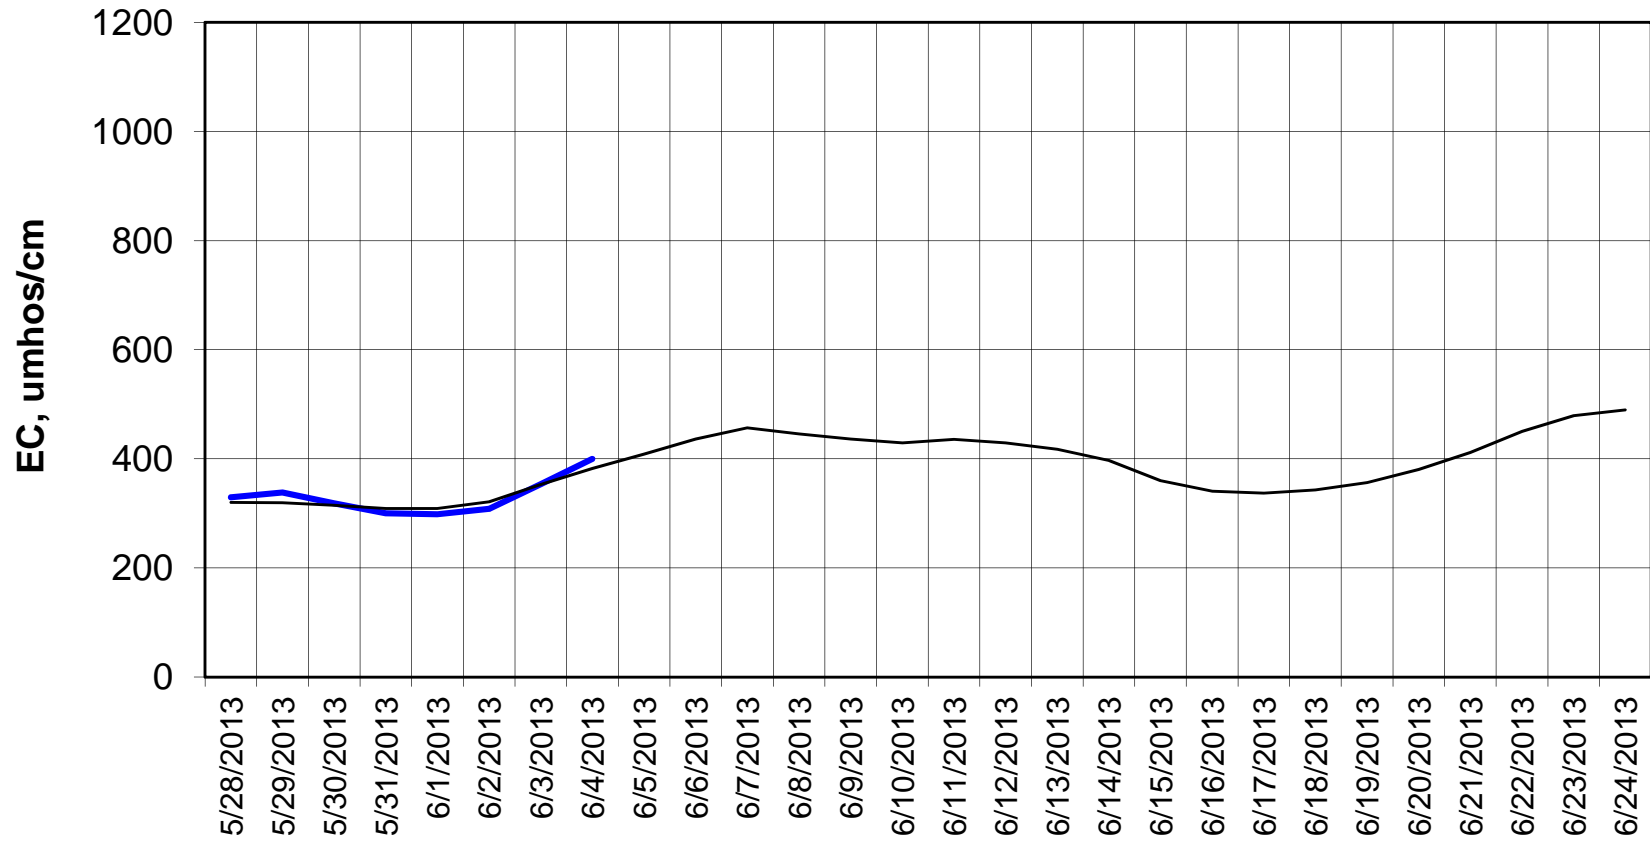

Forecast Period 6/4/2013 thru 6/24/2013

Adjusted Forecasted Daily EC @ Old River at Tracy Road

Forecast Period 6/4/2013 thru 6/24/2013

Forecasted Daily EC @ Jersey Point

Forecast Period 6/4/2013 thru 6/24/2013

Forecasted Daily EC @ Bethel

Forecast Period 6/4/2013 thru 6/24/2013