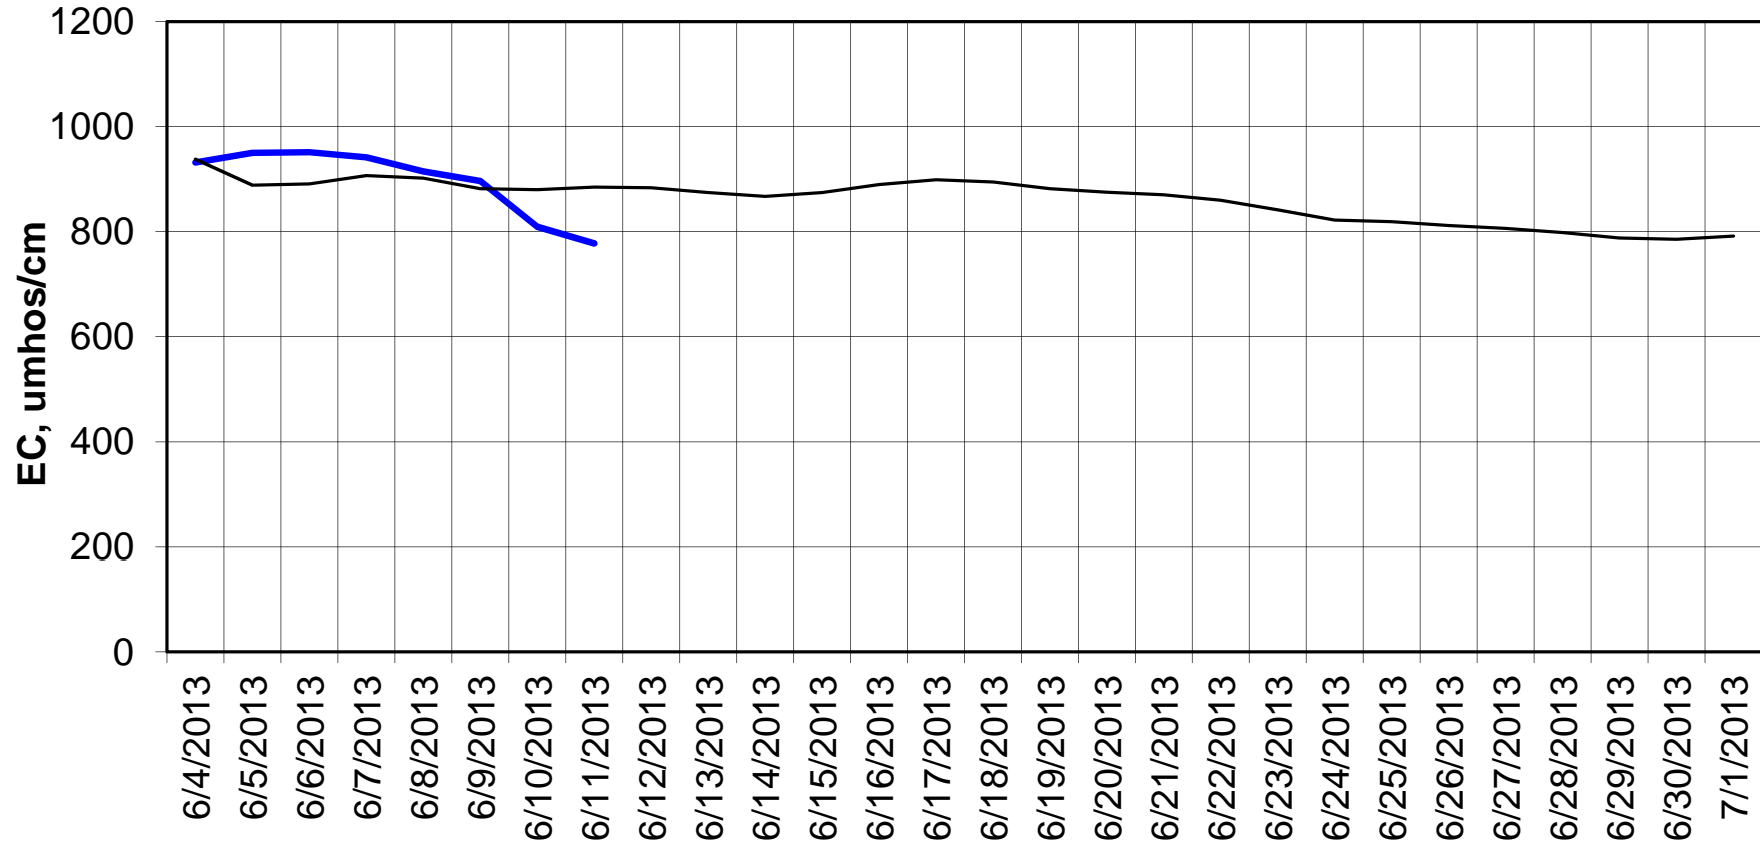

Forecasted Daily EC @ Holland Ct

Forecast Period 6/11/2013 thru 7/1/2013

Adjusted Forecasted Daily EC @ Old River near Middle River

— Hist EC — Base Run

Adjusted Forecasted Daily EC @ San Joaquin River at Brandt Bridge

Forecast Period 6/11/2013 thru 7/1/2013

Adjusted Forecasted Daily EC @ Old River at Tracy Road

Forecast Period 6/11/2013 thru 7/1/2013

Forecasted Daily EC @ Jersey Point

Forecast Period 6/11/2013 thru 7/1/2013