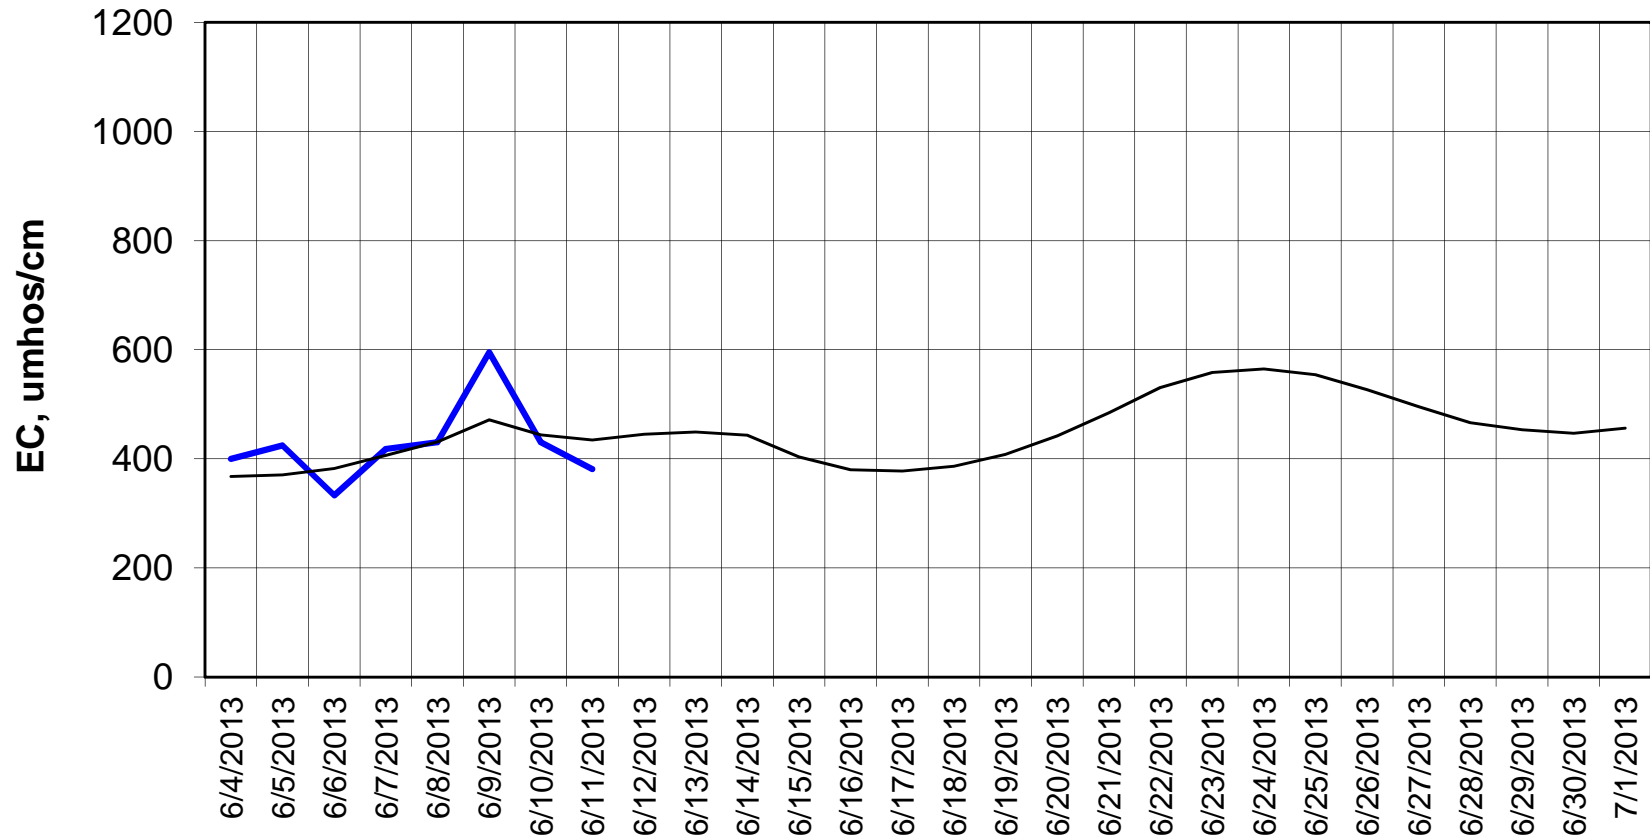

Forecast Period 6/11/2013 thru 7/1/2013

Adjusted Forecasted Daily EC @ Old River at Tracy Road

Forecast Period 6/11/2013 thru 7/1/2013

Forecasted Daily EC @ Jersey Point

Forecast Period 6/11/2013 thru 7/1/2013

Forecasted Daily EC @ Bethel

Forecast Period 6/11/2013 thru 7/1/2013