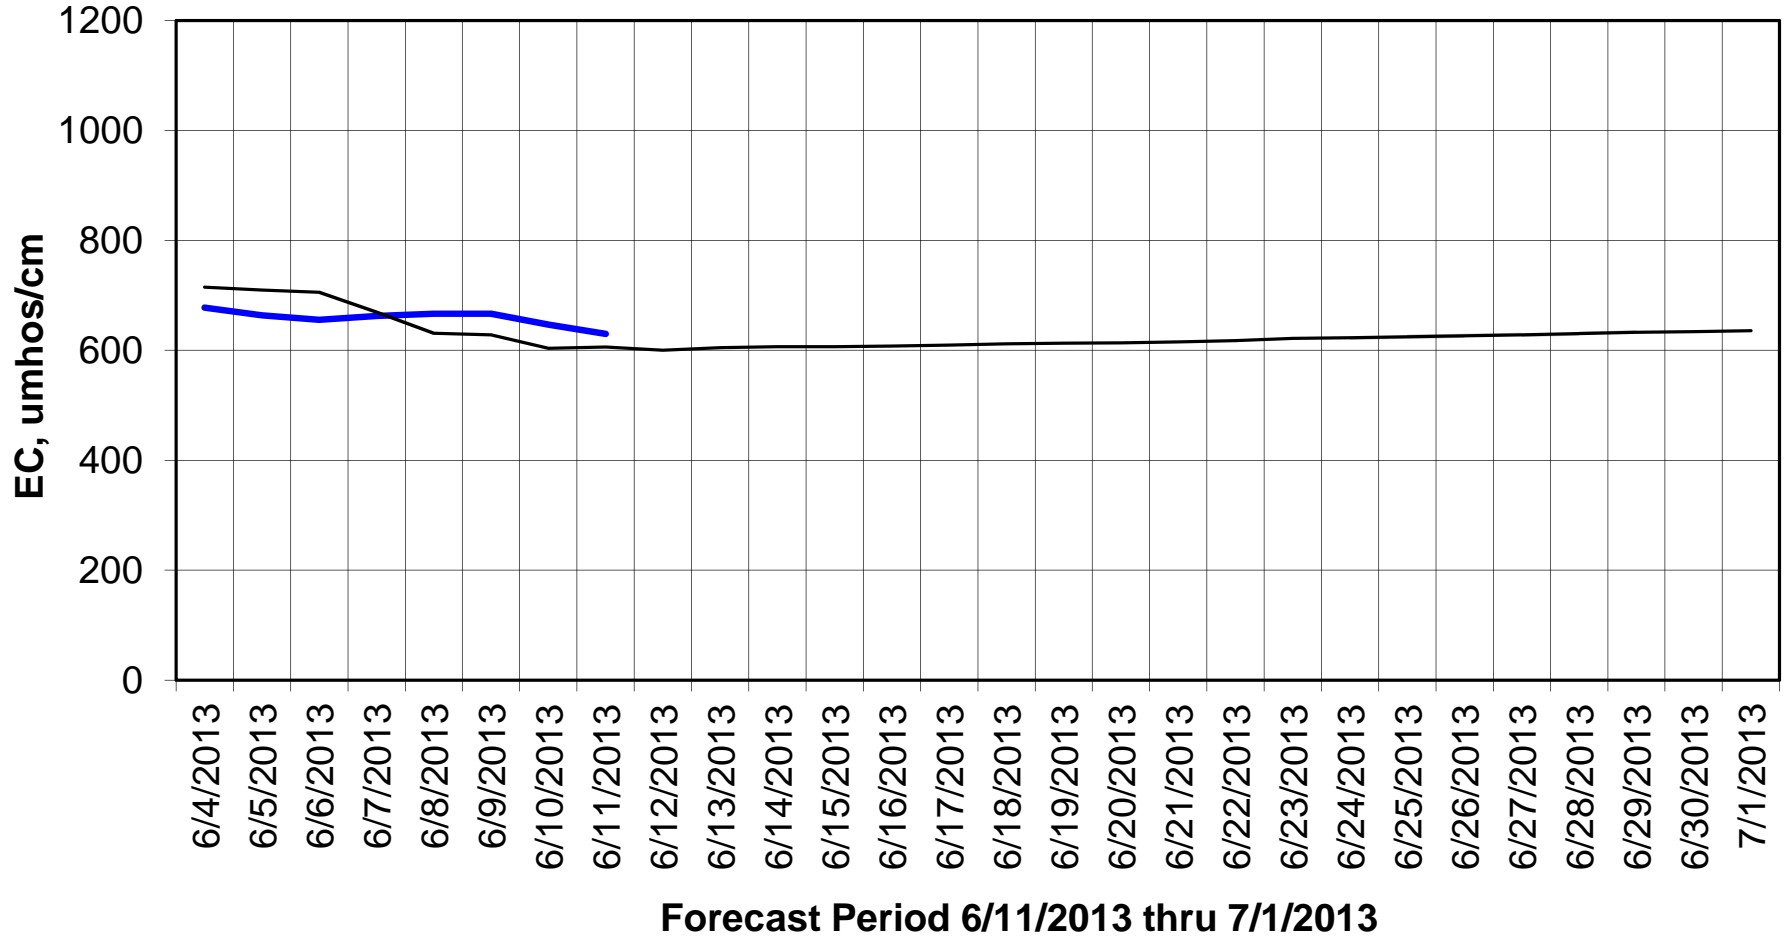

Forecasted Daily EC @ Holland Ct

Forecast Period 6/11/2013 thru 7/1/2013

Adjusted Forecasted Daily EC @ Old River near Middle River

— Hist EC — Base Run

Adjusted Forecasted Daily EC @ San Joaquin River at Brandt Bridge

Forecast Period 6/11/2013 thru 7/1/2013

Adjusted Forecasted Daily EC @ Old River at Tracy Road

Forecast Period 6/11/2013 thru 7/1/2013

Forecasted Daily EC @ Jersey Point

Forecast Period 6/11/2013 thru 7/1/2013