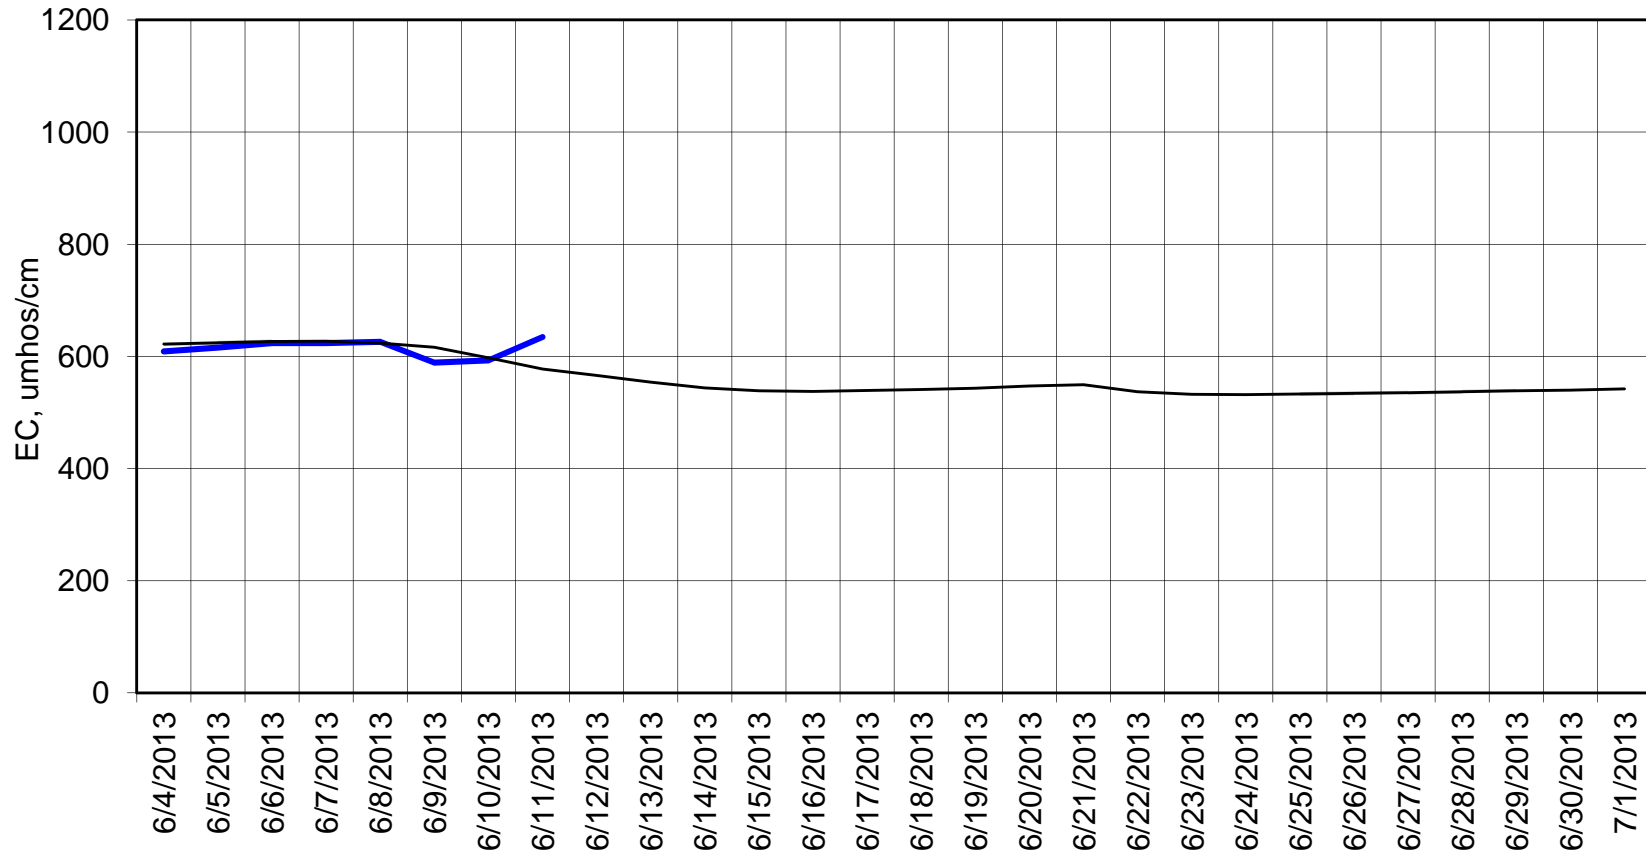

Forecasted Daily EC @ Holland Ct

Forecast Period 6/11/2013 thru 7/1/2013

Adjusted Forecasted Daily EC @ Old River near Middle River

— Hist EC — Base Run

Adjusted Forecasted Daily EC @ San Joaquin River at Brandt Bridge

Forecast Period 6/11/2013 thru 7/1/2013

Adjusted Forecasted Daily EC @ Old River at Tracy Road

Forecast Period 6/11/2013 thru 7/1/2013

Forecasted Daily EC @ Jersey Point

Forecast Period 6/11/2013 thru 7/1/2013