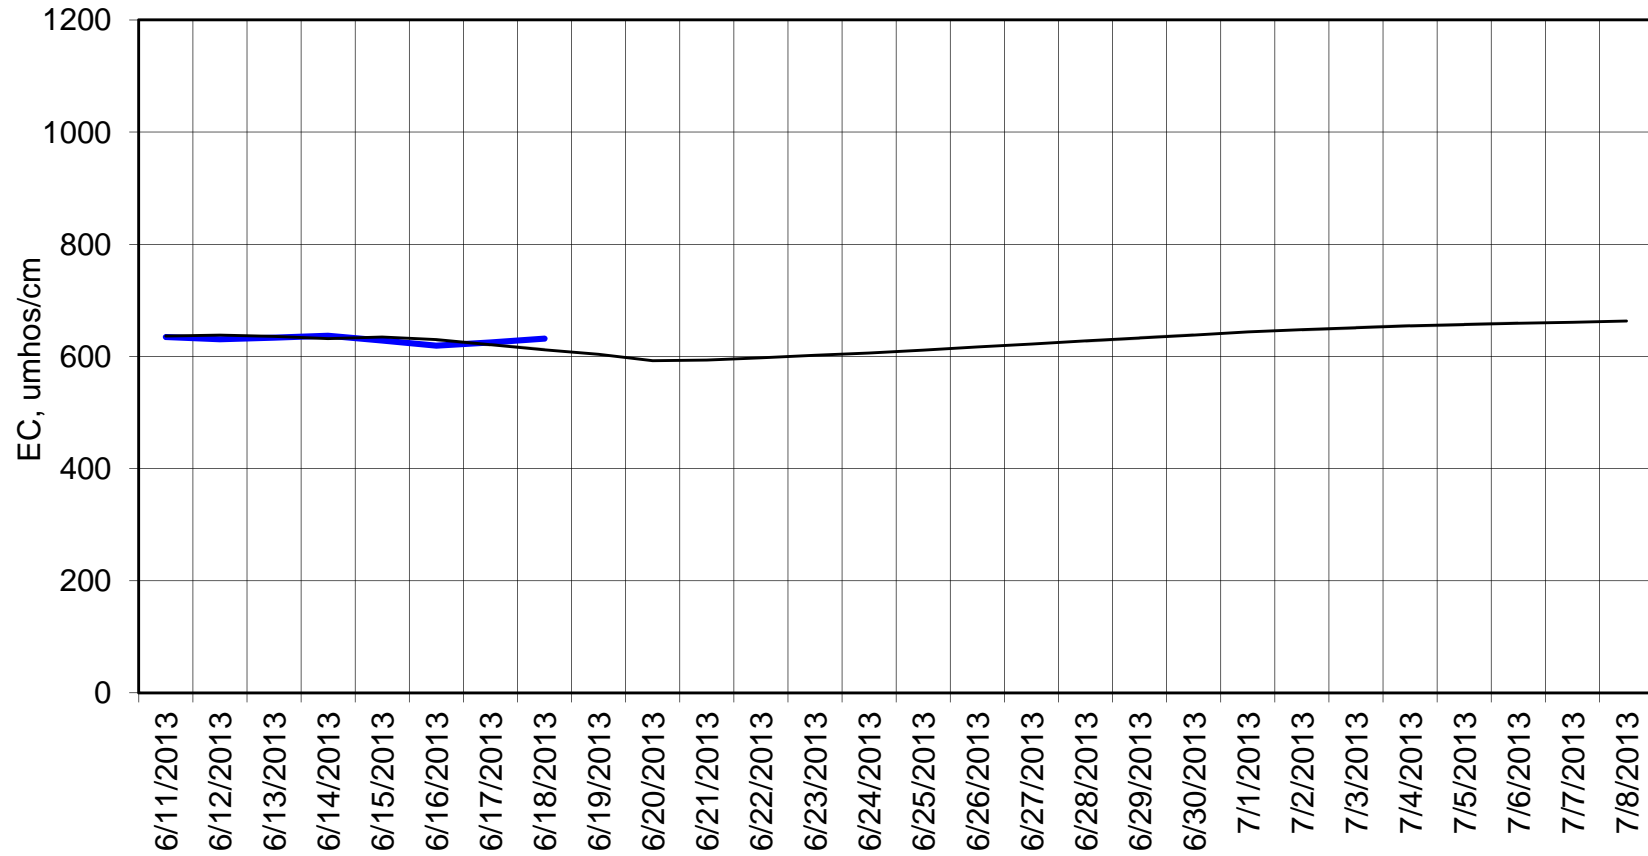

Forecasted Daily EC @ Holland Ct

Forecast Period 6/18/2013 thru 7/8/2013

Adjusted Forecasted Daily EC @ Old River near Middle River

— Hist EC — Base Run

Adjusted Forecasted Daily EC @ San Joaquin River at Brandt Bridge

Forecast Period 6/18/2013 thru 7/8/2013

Adjusted Forecasted Daily EC @ Old River at Tracy Road

Forecast Period 6/18/2013 thru 7/8/2013

Forecasted Daily EC @ Jersey Point

Forecast Period 6/18/2013 thru 7/8/2013