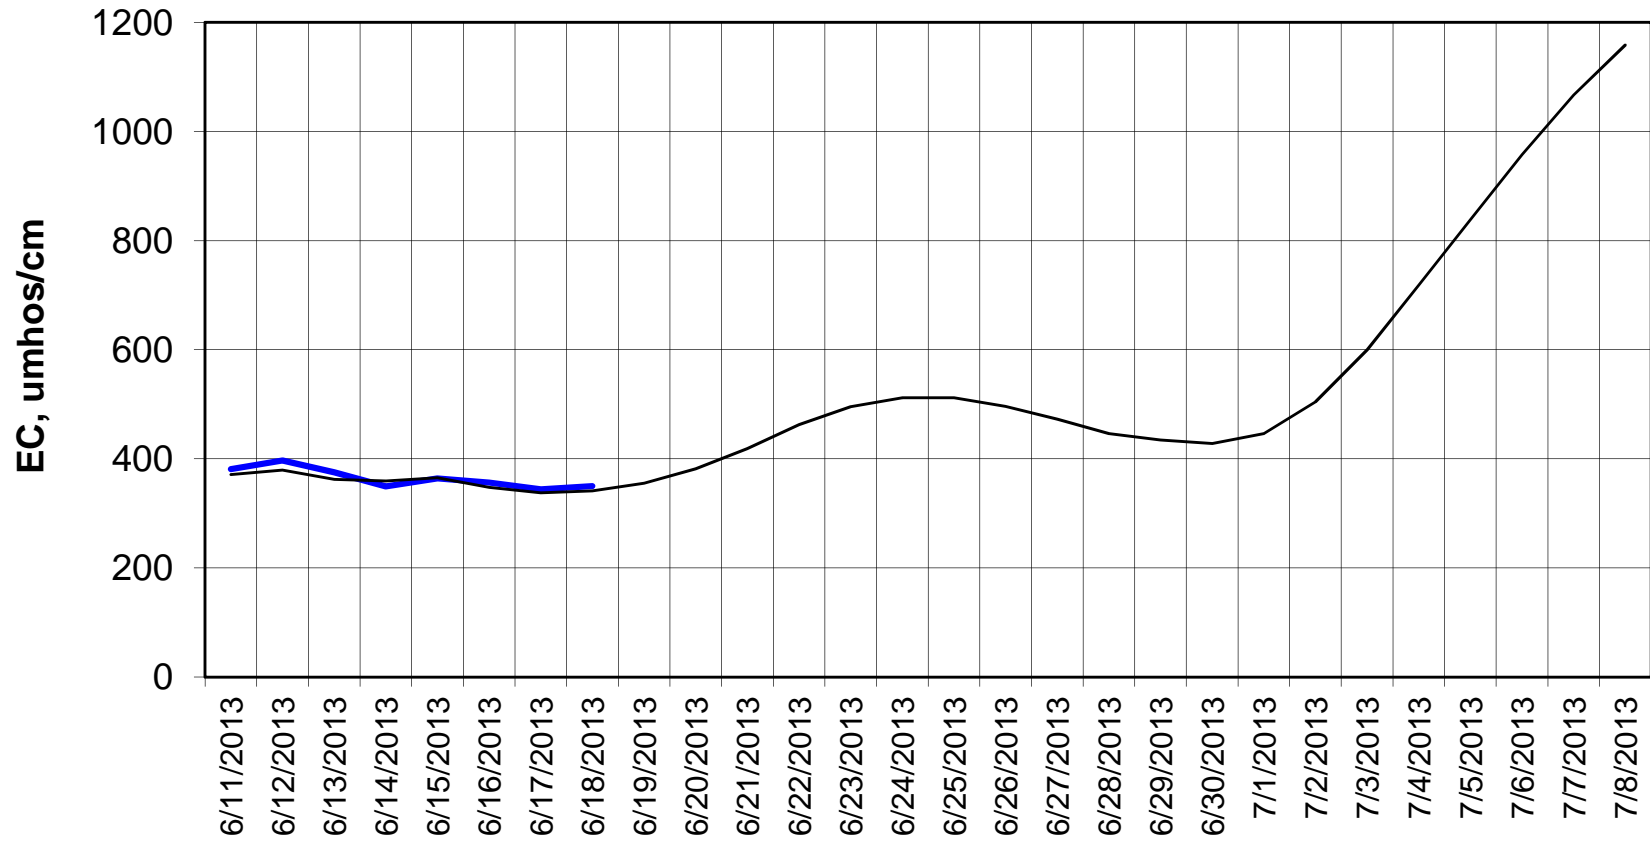

Forecast Period 6/18/2013 thru 7/8/2013

Adjusted Forecasted Daily EC @ Old River at Tracy Road

Forecast Period 6/18/2013 thru 7/8/2013

Forecasted Daily EC @ Jersey Point

Forecast Period 6/18/2013 thru 7/8/2013

Forecasted Daily EC @ Bethel

Forecast Period 6/18/2013 thru 7/8/2013