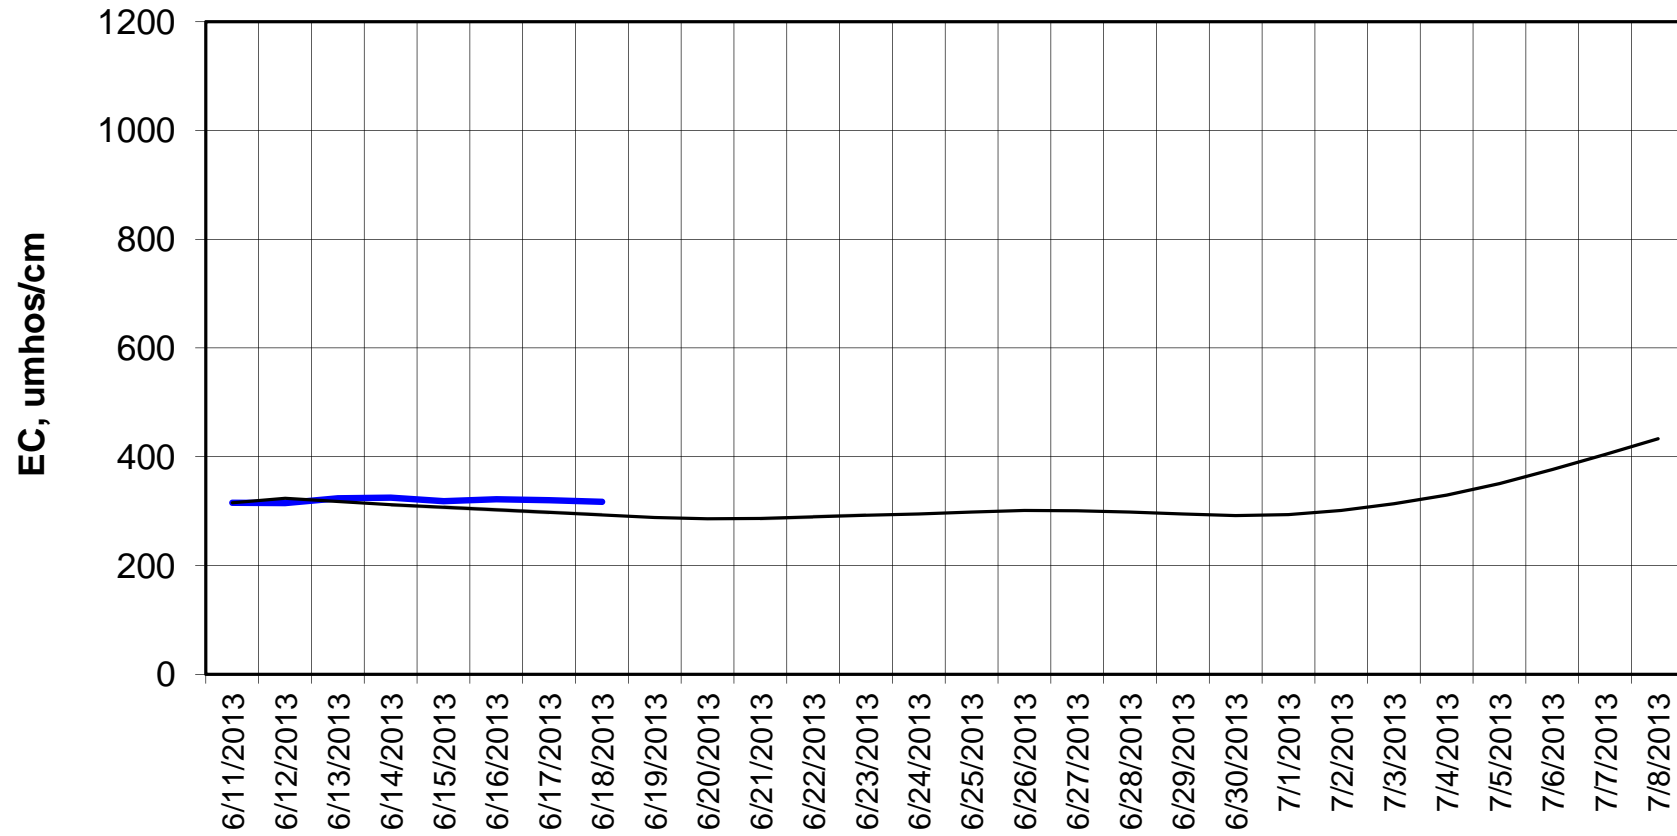

Forecast Period 6/18/2013 thru 7/8/2013

Adjusted Forecasted Daily EC @ Old River at Tracy Road

Forecast Period 6/18/2013 thru 7/8/2013

Forecasted Daily EC @ Jersey Point

Forecast Period 6/18/2013 thru 7/8/2013

Forecasted Daily EC @ Bethel

Forecast Period 6/18/2013 thru 7/8/2013