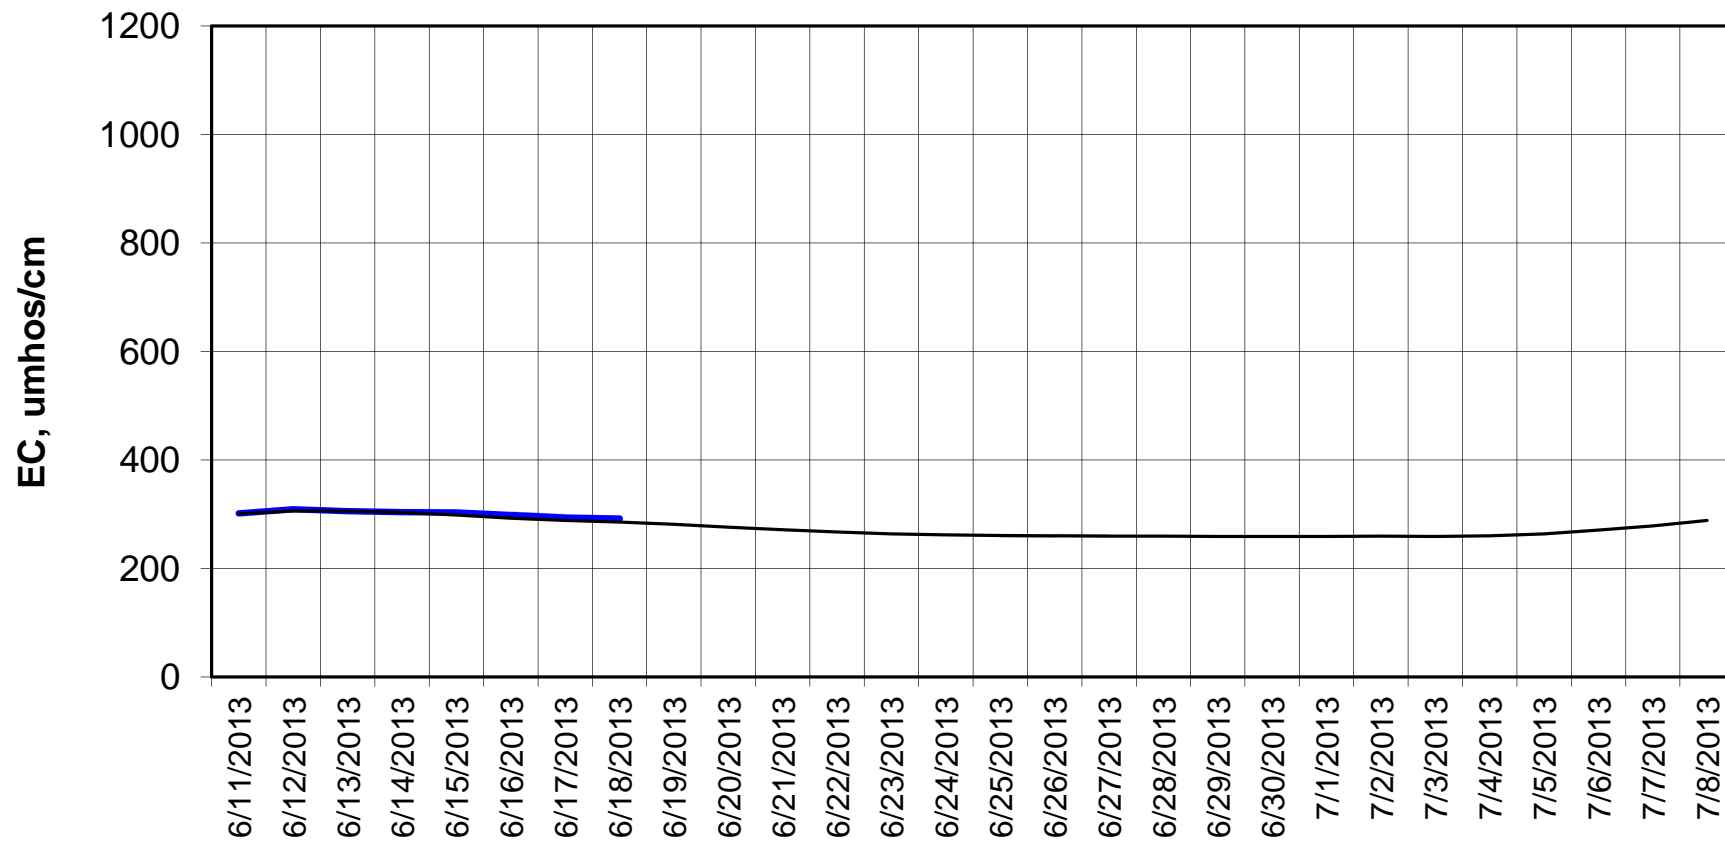

Forecasted Daily EC @ Holland Ct

Forecast Period 6/18/2013 thru 7/8/2013

Adjusted Forecasted Daily EC @ Old River near Middle River

— Hist EC — Base Run

Adjusted Forecasted Daily EC @ San Joaquin River at Brandt Bridge

Forecast Period 6/18/2013 thru 7/8/2013

Adjusted Forecasted Daily EC @ Old River at Tracy Road

Forecast Period 6/18/2013 thru 7/8/2013

Forecasted Daily EC @ Jersey Point

Forecast Period 6/18/2013 thru 7/8/2013