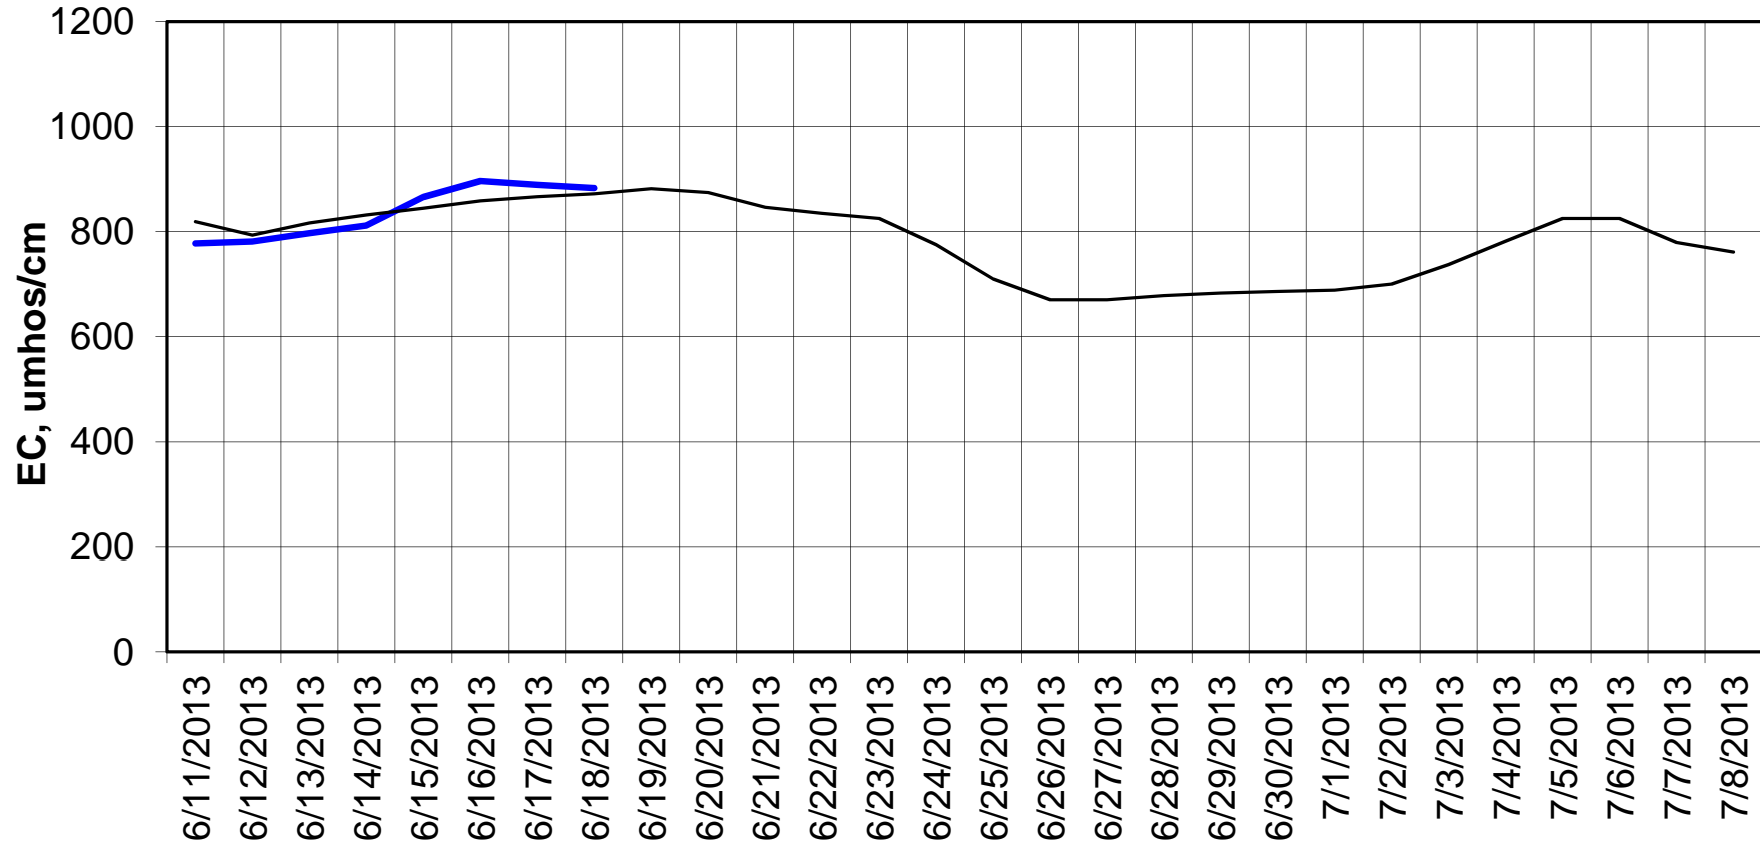

Forecasted Daily EC @ Holland Ct

Forecast Period 6/18/2013 thru 7/8/2013

Adjusted Forecasted Daily EC @ Old River near Middle River

— Hist EC — Base Run

Adjusted Forecasted Daily EC @ San Joaquin River at Brandt Bridge

Forecast Period 6/18/2013 thru 7/8/2013

Adjusted Forecasted Daily EC @ Old River at Tracy Road

Forecast Period 6/18/2013 thru 7/8/2013

Forecasted Daily EC @ Jersey Point

Forecast Period 6/18/2013 thru 7/8/2013