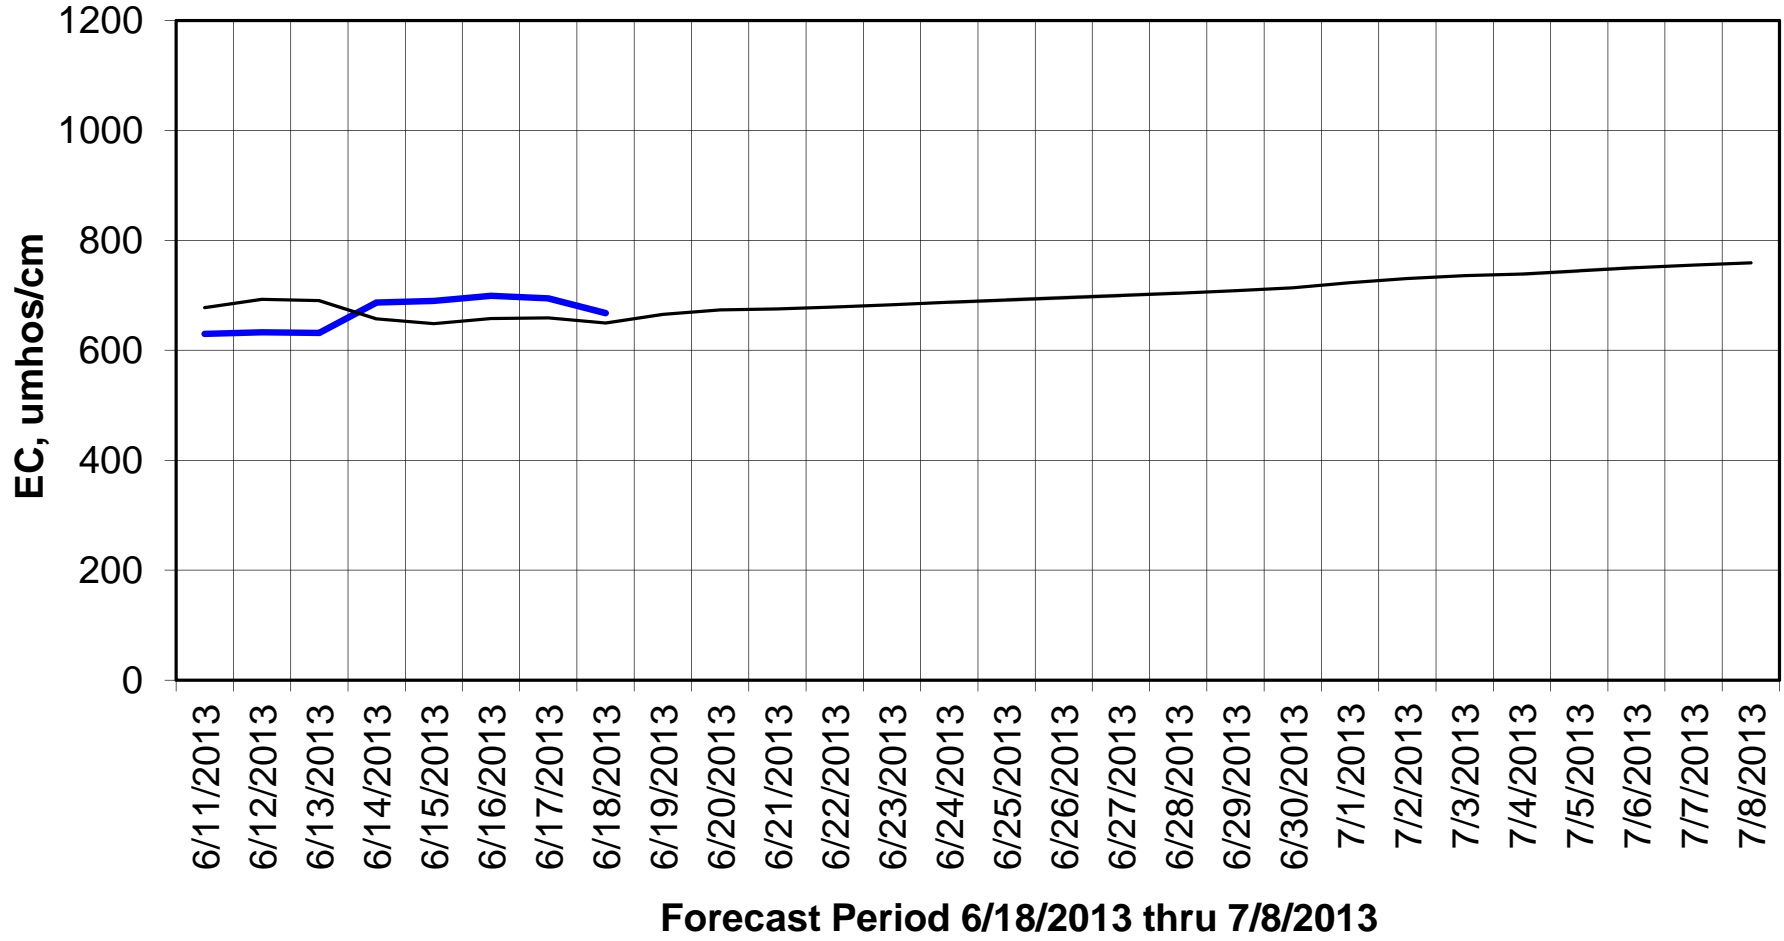

Forecasted Daily EC @ Holland Ct

Forecast Period 6/18/2013 thru 7/8/2013

Adjusted Forecasted Daily EC @ Old River near Middle River

— Hist EC — Base Run

Adjusted Forecasted Daily EC @ San Joaquin River at Brandt Bridge

Forecast Period 6/18/2013 thru 7/8/2013

Adjusted Forecasted Daily EC @ Old River at Tracy Road

Forecast Period 6/18/2013 thru 7/8/2013

Forecasted Daily EC @ Jersey Point

Forecast Period 6/18/2013 thru 7/8/2013