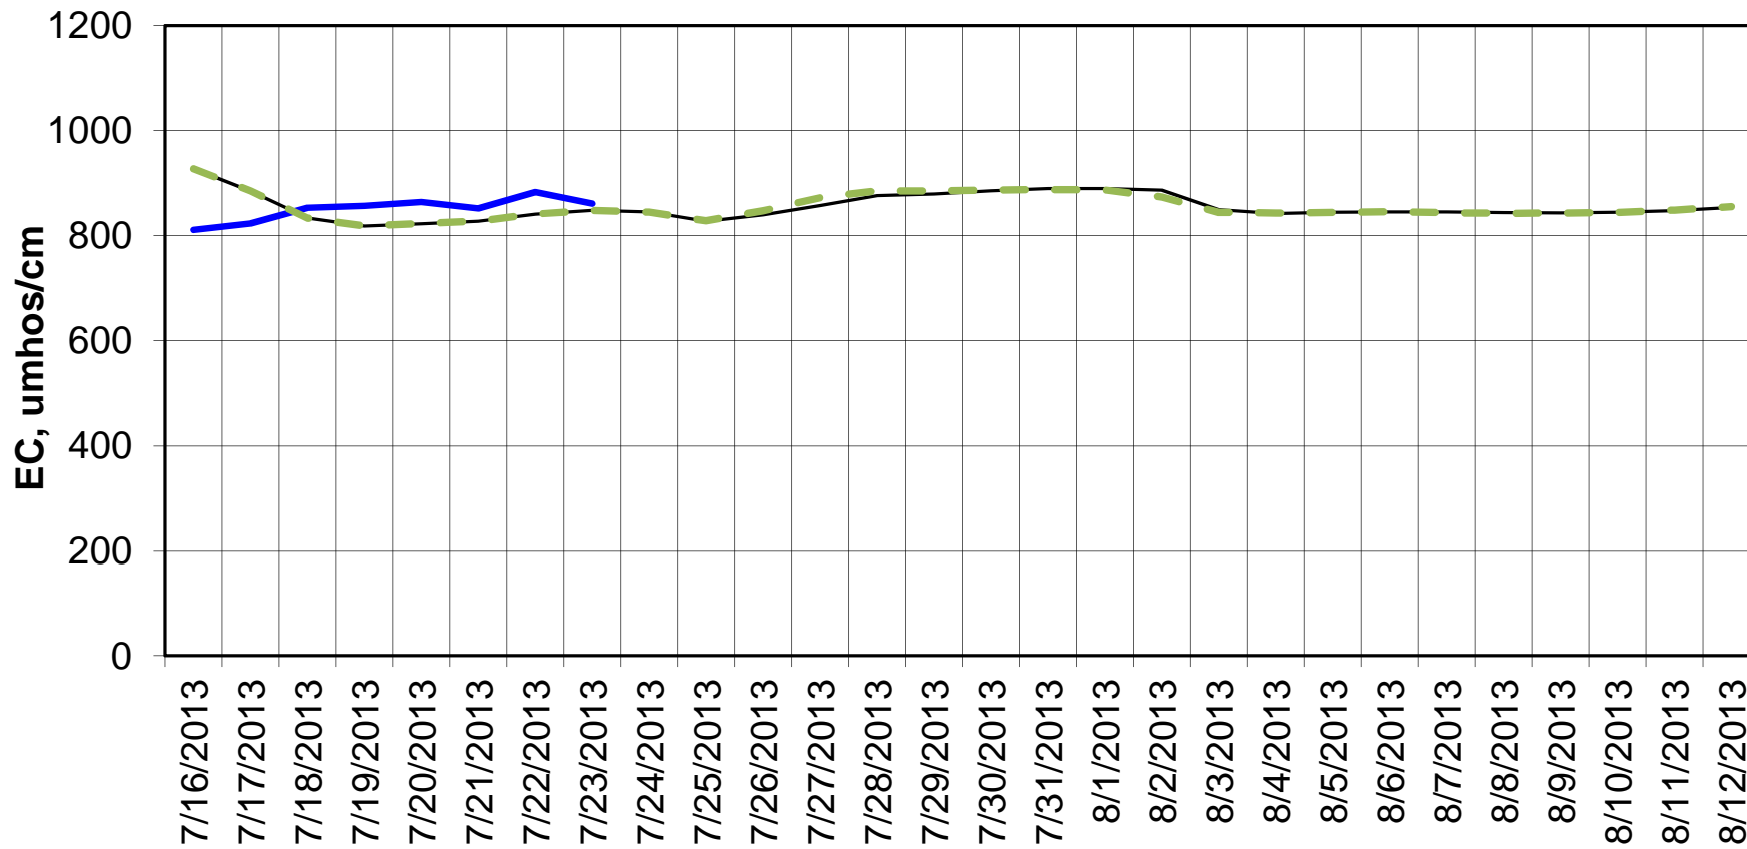

Forecasted Daily EC @ Holland Ct

Forecast Period 7/23/2013 thru 8/12/2013

Adjusted Forecasted Daily EC @ Old River near Middle River

— Hist EC — Base Run — With Transfers

Adjusted Forecasted Daily EC @ San Joaquin River at Brandt Bridge

Forecast Period 7/23/2013 thru 8/12/2013

Adjusted Forecasted Daily EC @ Old River at Tracy Road

Forecast Period 7/23/2013 thru 8/12/2013