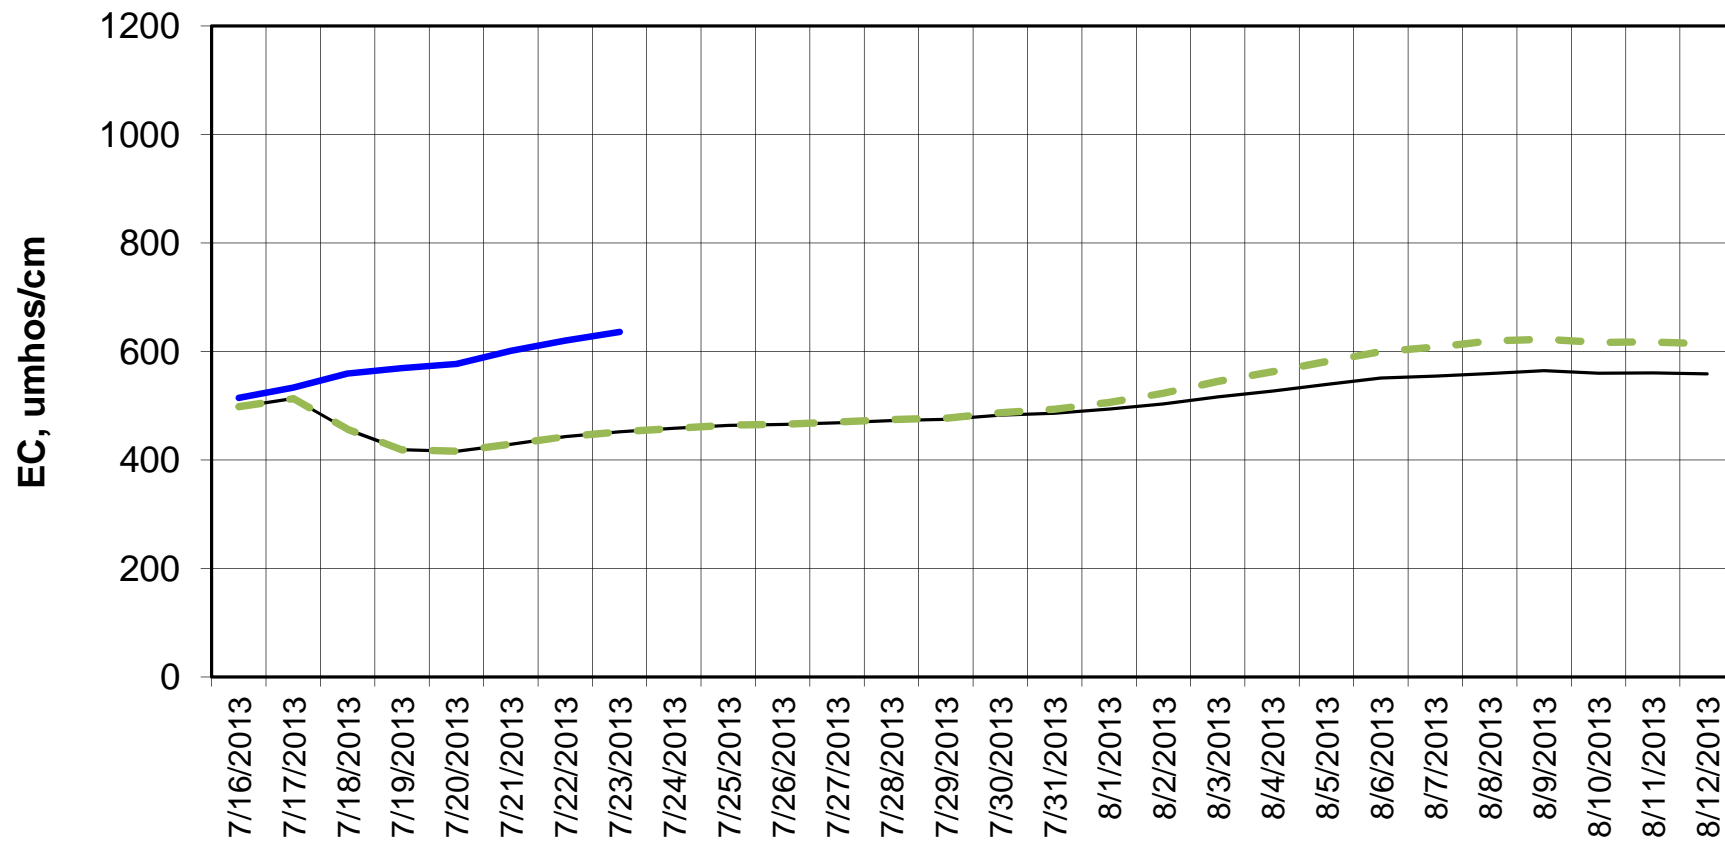

Forecasted Daily EC @ Holland Ct

Forecast Period 7/23/2013 thru 8/12/2013

Adjusted Forecasted Daily EC @ Old River near Middle River

— Hist EC — Base Run — With Transfers

Adjusted Forecasted Daily EC @ San Joaquin River at Brandt Bridge

Forecast Period 7/23/2013 thru 8/12/2013

Adjusted Forecasted Daily EC @ Old River at Tracy Road

Forecast Period 7/23/2013 thru 8/12/2013