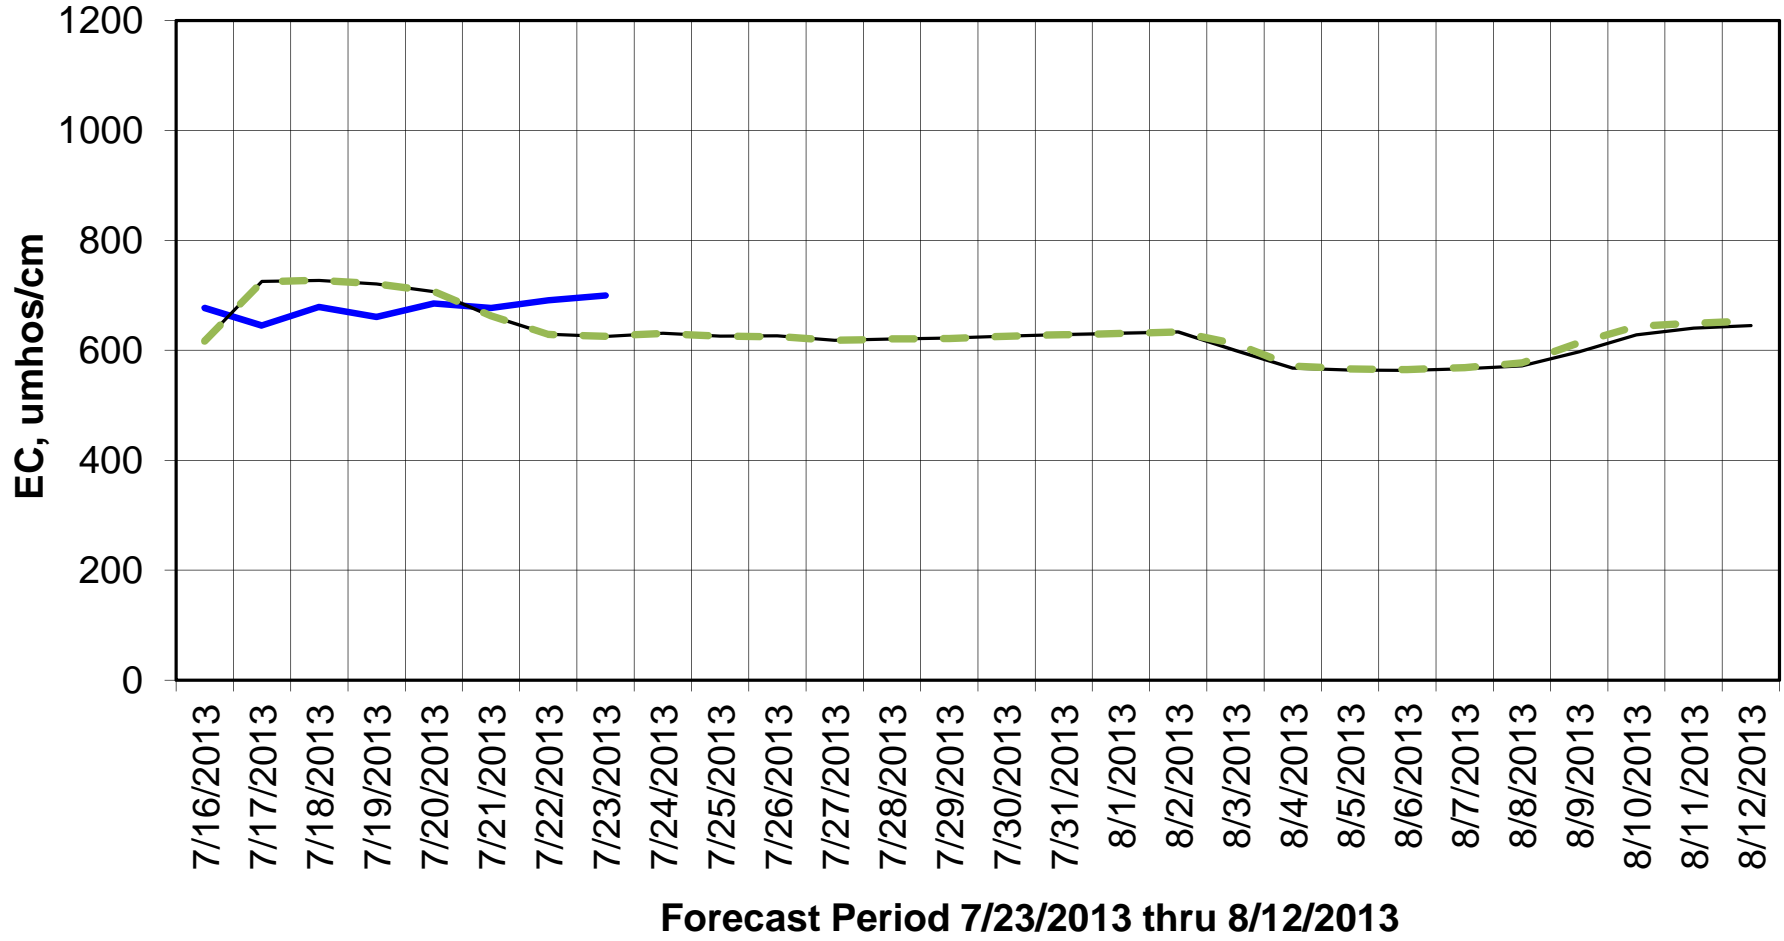

Forecasted Daily EC @ Holland Ct

Forecast Period 7/23/2013 thru 8/12/2013

Adjusted Forecasted Daily EC @ Old River near Middle River

— Hist EC — Base Run — With Transfers

Adjusted Forecasted Daily EC @ San Joaquin River at Brandt Bridge

Forecast Period 7/23/2013 thru 8/12/2013

Adjusted Forecasted Daily EC @ Old River at Tracy Road

Forecast Period 7/23/2013 thru 8/12/2013