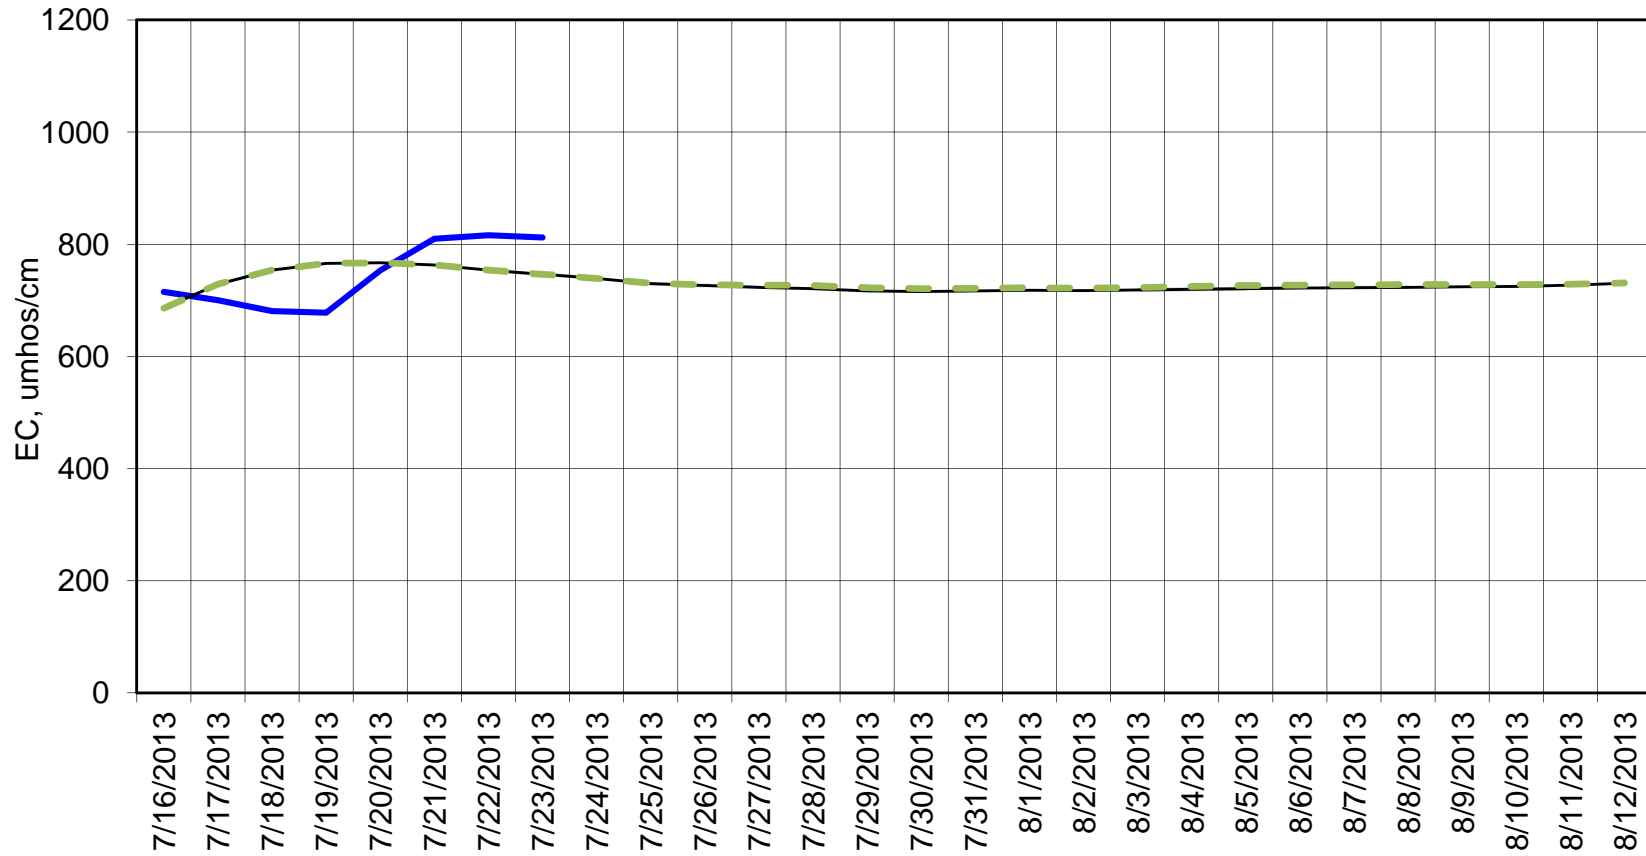

Forecasted Daily EC @ Holland Ct

Forecast Period 7/23/2013 thru 8/12/2013

Adjusted Forecasted Daily EC @ Old River near Middle River

— Hist EC — Base Run — With Transfers

Adjusted Forecasted Daily EC @ San Joaquin River at Brandt Bridge

Forecast Period 7/23/2013 thru 8/12/2013

Adjusted Forecasted Daily EC @ Old River at Tracy Road

Forecast Period 7/23/2013 thru 8/12/2013