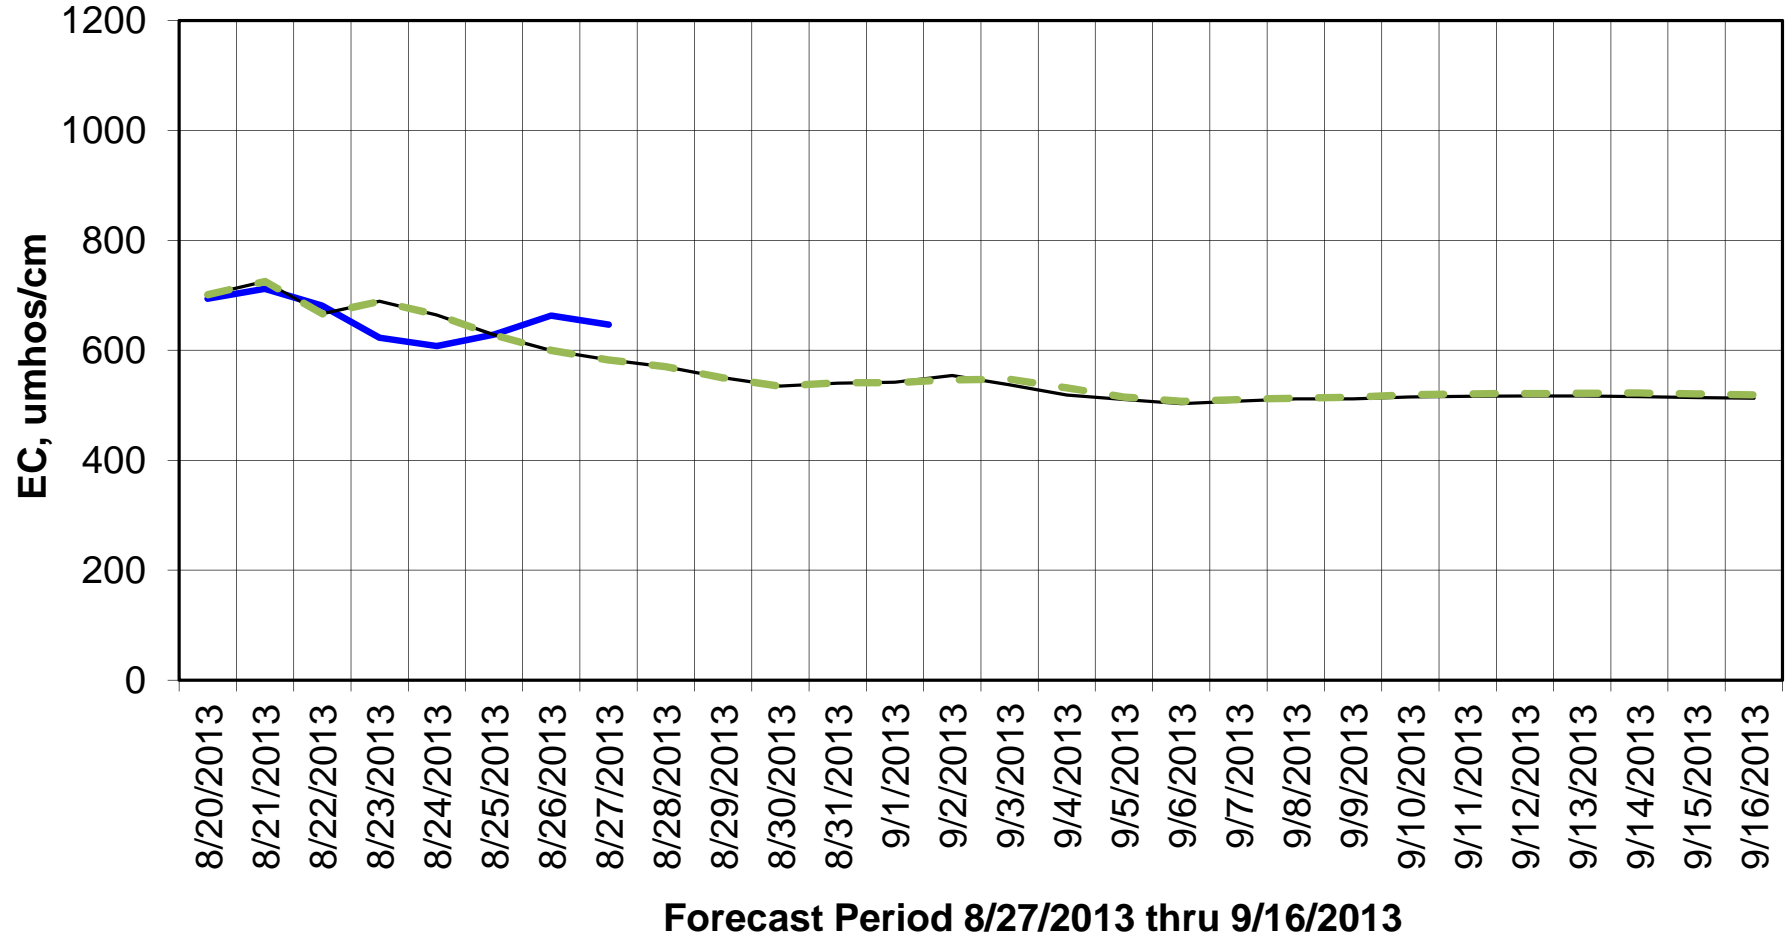

Forecasted Daily EC @ Holland Ct

Forecast Period 8/27/2013 thru 9/16/2013

Adjusted Forecasted Daily EC @ Old River near Middle River

— Hist EC — Base Run — Series3

Adjusted Forecasted Daily EC @ San Joaquin River at Brandt Bridge

Forecast Period 8/27/2013 thru 9/16/2013

Adjusted Forecasted Daily EC @ Old River at Tracy Road

Forecast Period 8/27/2013 thru 9/16/2013