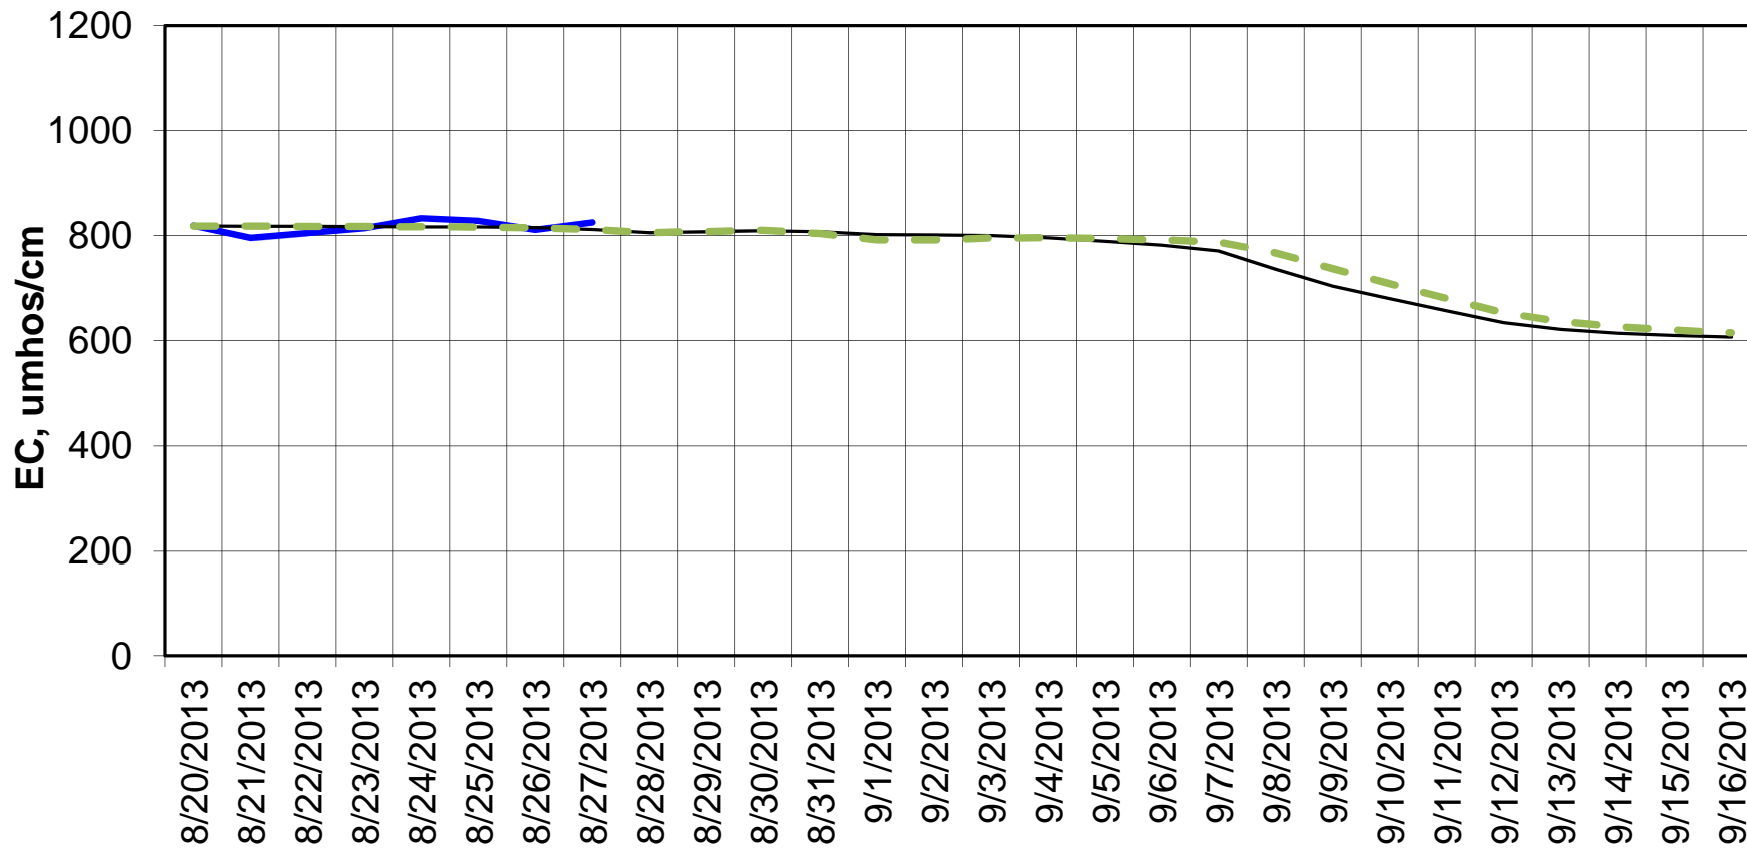

Forecasted Daily EC @ Holland Ct

Forecast Period 8/27/2013 thru 9/16/2013

Adjusted Forecasted Daily EC @ Old River near Middle River

— Hist EC — Base Run — Series3

Adjusted Forecasted Daily EC @ San Joaquin River at Brandt Bridge

Forecast Period 8/27/2013 thru 9/16/2013

Adjusted Forecasted Daily EC @ Old River at Tracy Road

Forecast Period 8/27/2013 thru 9/16/2013