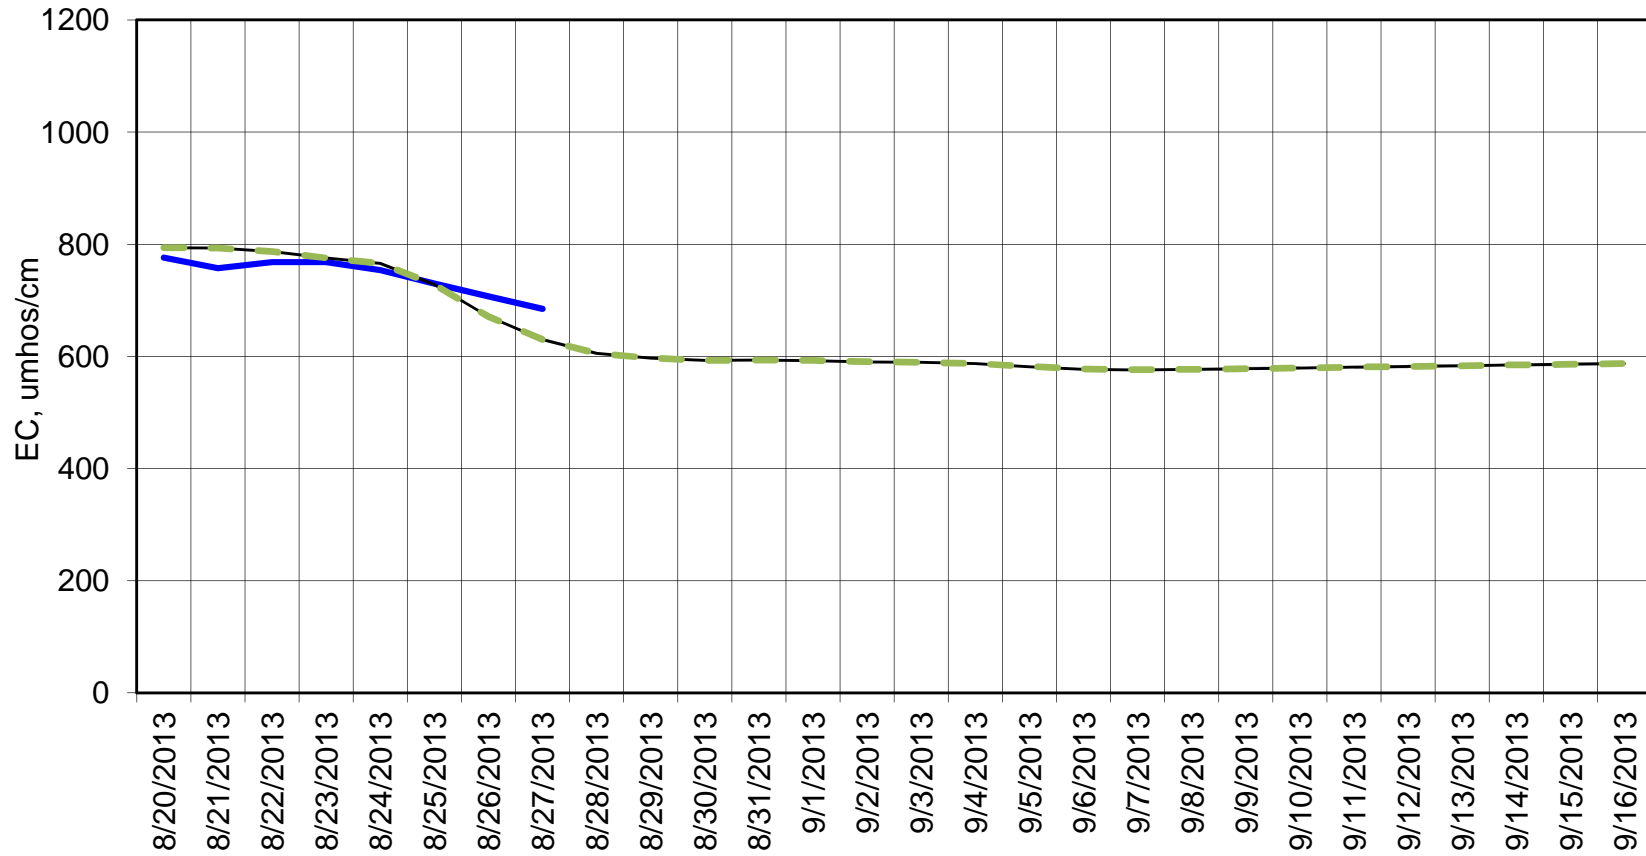

Forecasted Daily EC @ Holland Ct

Forecast Period 8/27/2013 thru 9/16/2013

Adjusted Forecasted Daily EC @ Old River near Middle River

— Hist EC — Base Run — Series3

Adjusted Forecasted Daily EC @ San Joaquin River at Brandt Bridge

Forecast Period 8/27/2013 thru 9/16/2013

Adjusted Forecasted Daily EC @ Old River at Tracy Road

Forecast Period 8/27/2013 thru 9/16/2013