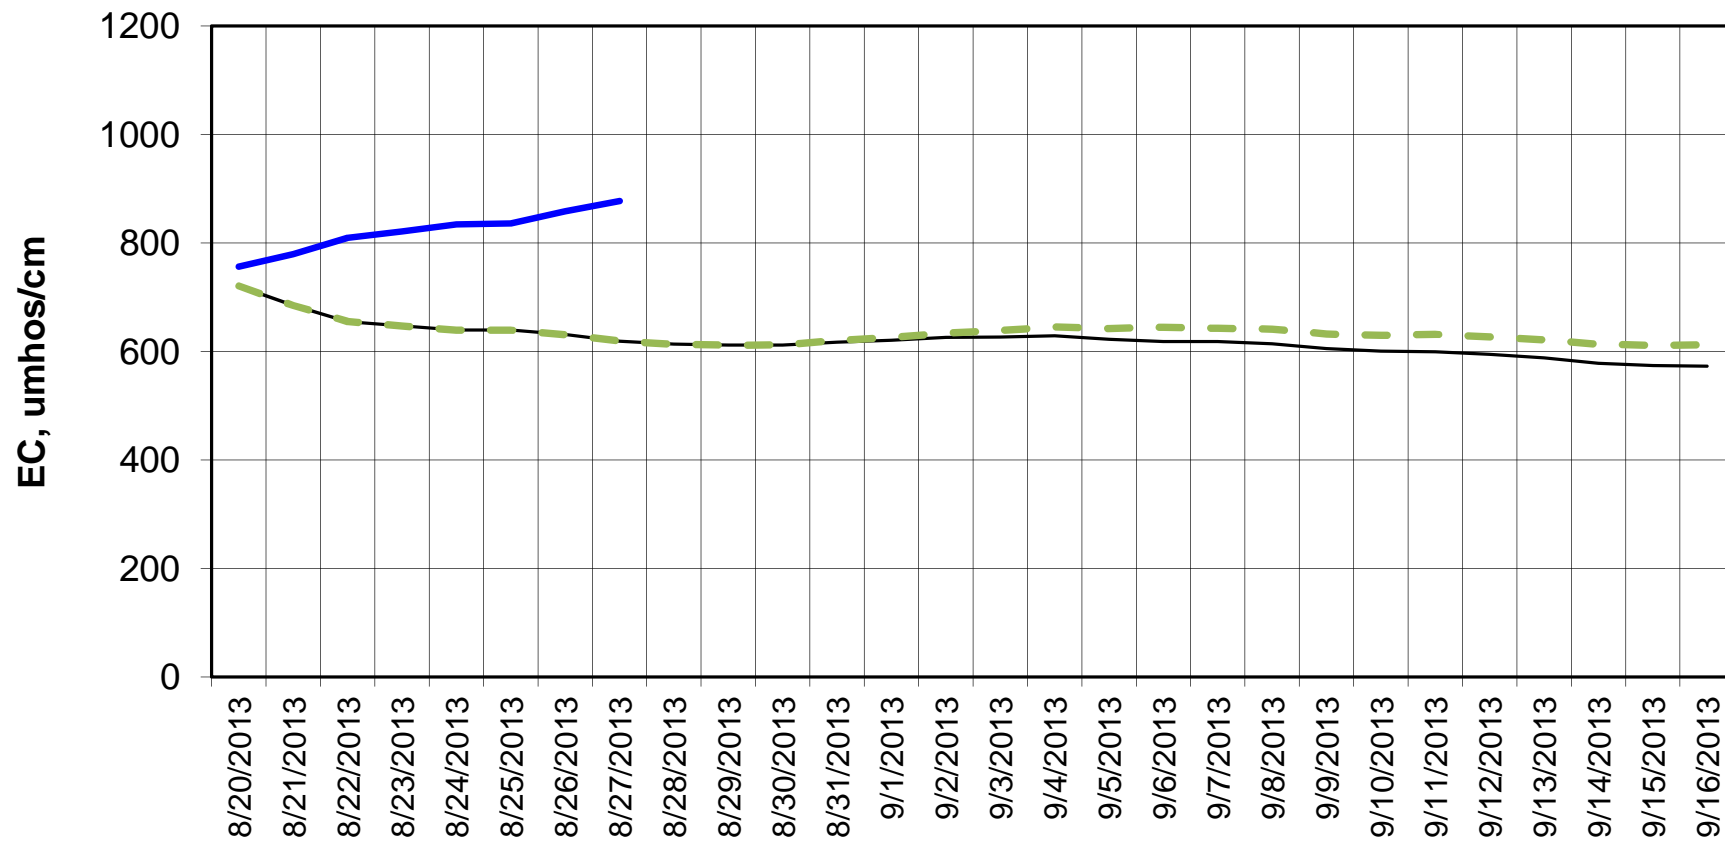

Forecasted Daily EC @ Holland Ct

Forecast Period 8/27/2013 thru 9/16/2013

Adjusted Forecasted Daily EC @ Old River near Middle River

— Hist EC — Base Run — Series3

Adjusted Forecasted Daily EC @ San Joaquin River at Brandt Bridge

Forecast Period 8/27/2013 thru 9/16/2013

Adjusted Forecasted Daily EC @ Old River at Tracy Road

Forecast Period 8/27/2013 thru 9/16/2013