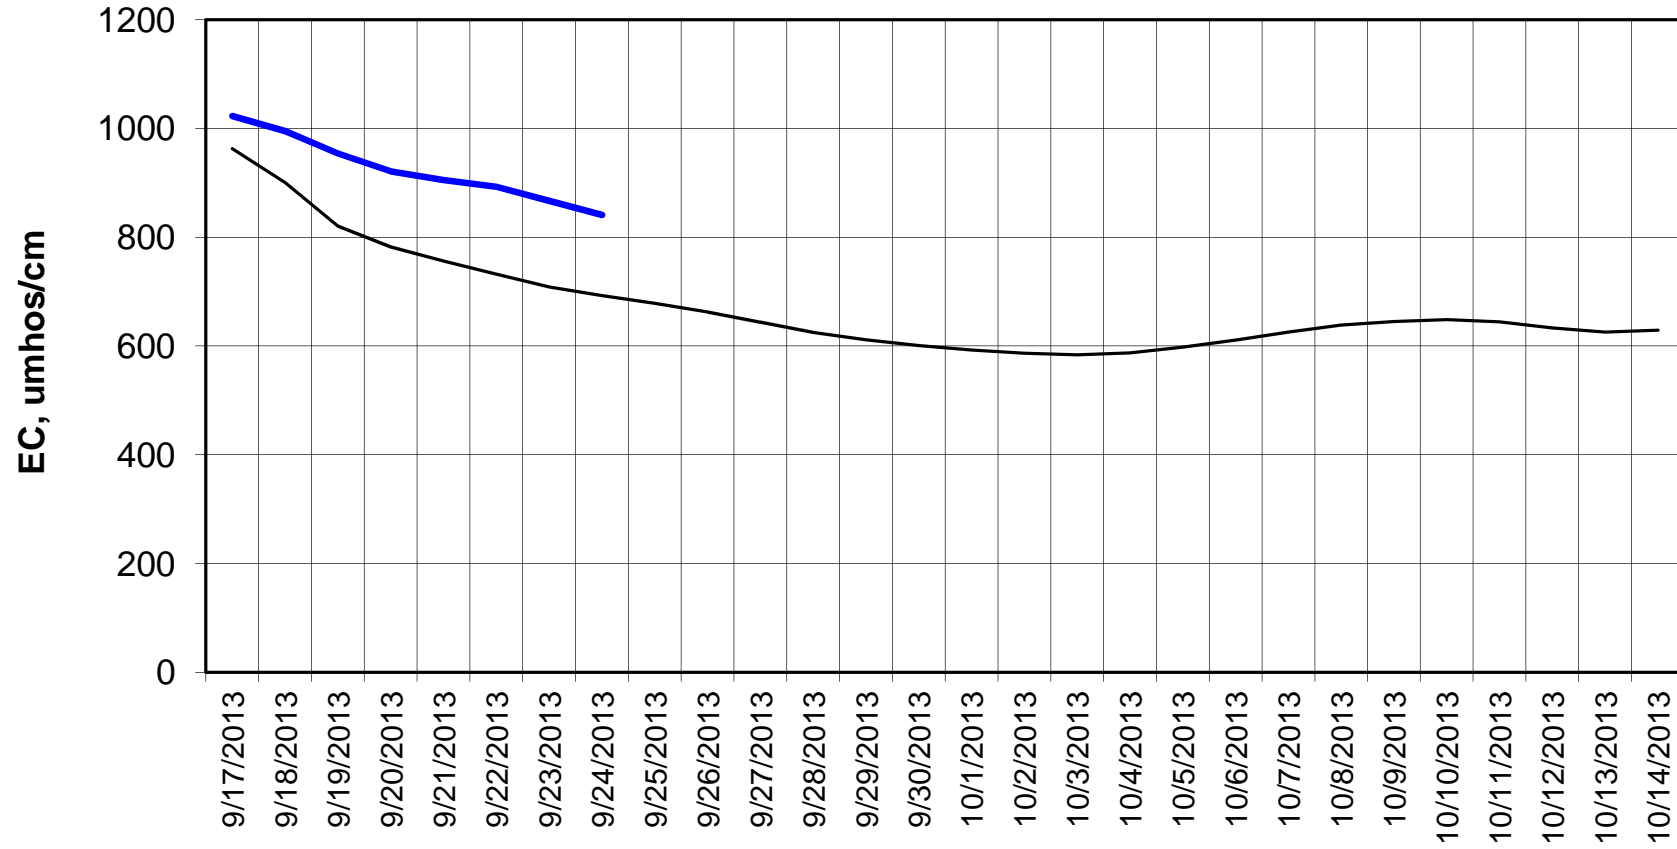

Forecast Period 9/24/2013 thru 10/14/2013

Adjusted Forecasted Daily EC @ Old River at Tracy Road

Forecast Period 9/24/2013 thru 10/14/2013

Forecasted Daily EC @ Jersey Point

Forecast Period 9/24/2013 thru 10/14/2013

Forecasted Daily EC @ Bethel

Forecast Period 9/24/2013 thru 10/14/2013