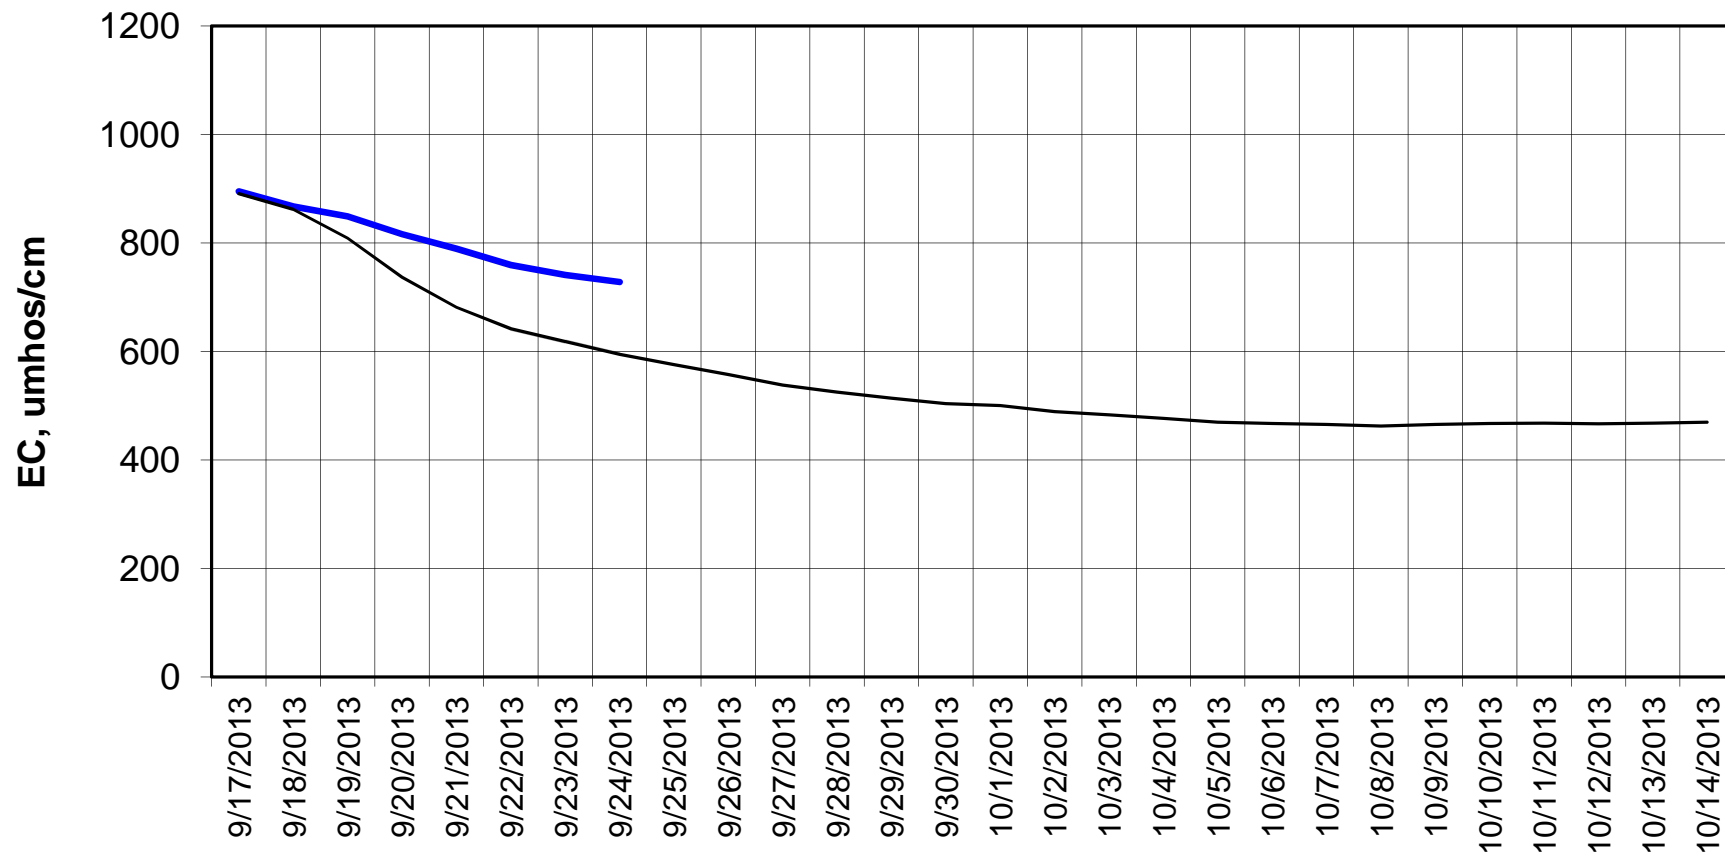

Forecasted Daily EC @ Holland Ct

Forecast Period 9/24/2013 thru 10/14/2013

Adjusted Forecasted Daily EC @ Old River near Middle River

Hist EC

Base Run

Adjusted Forecasted Daily EC @ San Joaquin River at Brandt Bridge

Forecast Period 9/24/2013 thru 10/14/2013

Adjusted Forecasted Daily EC @ Old River at Tracy Road

Forecast Period 9/24/2013 thru 10/14/2013

Forecasted Daily EC @ Jersey Point

Forecast Period 9/24/2013 thru 10/14/2013

Forecasted Daily EC @ Bethel

Forecast Period 9/24/2013 thru 10/14/2013