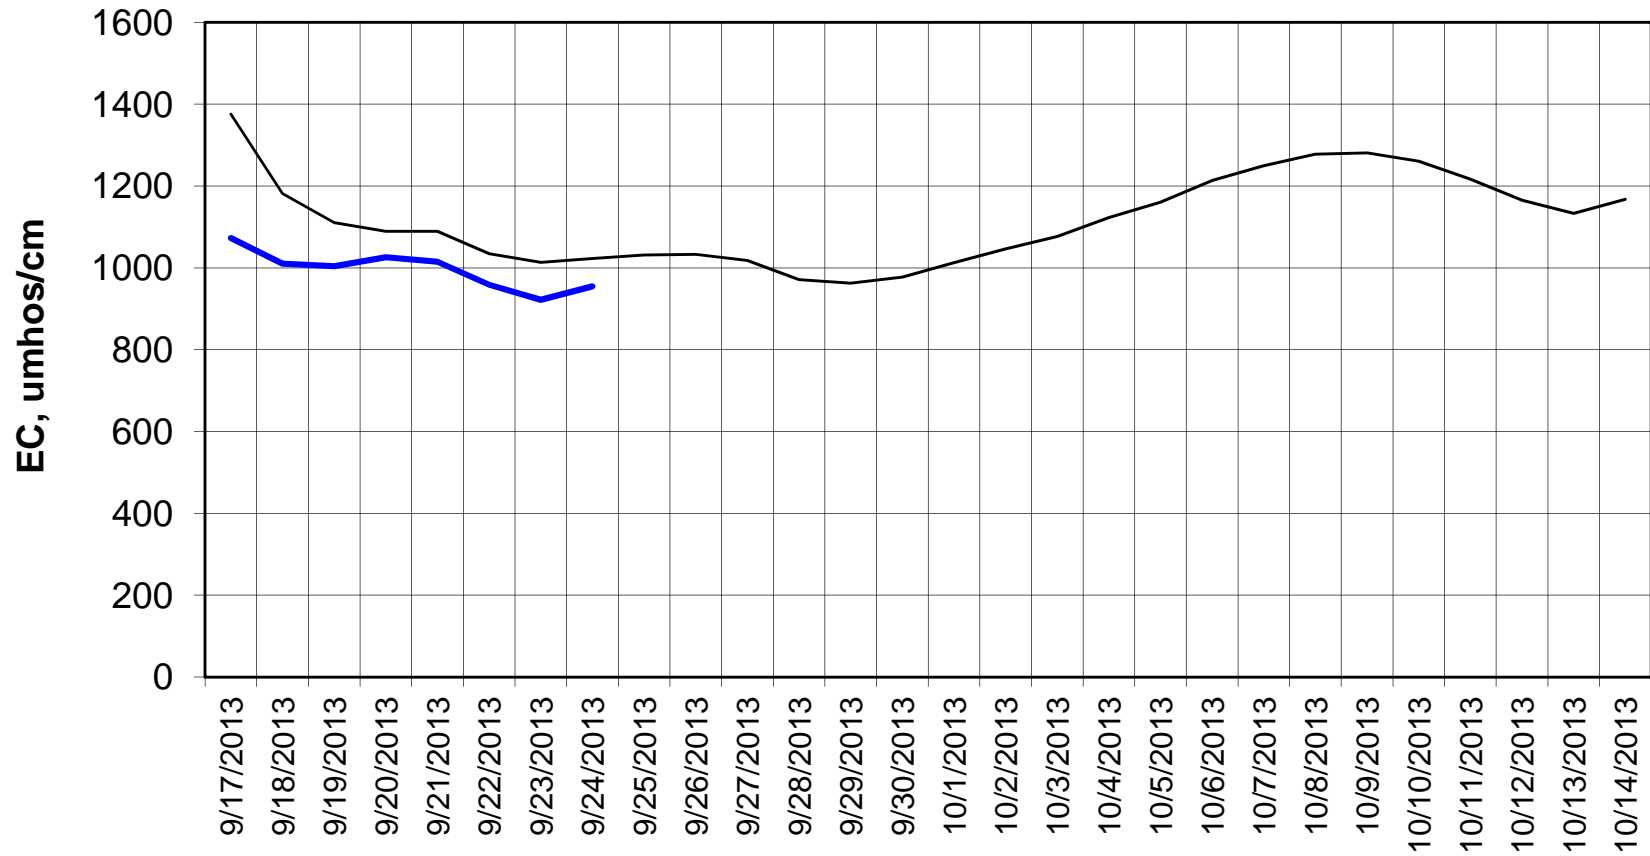

Forecast Period 9/24/2013 thru 10/14/2013

Adjusted Forecasted Daily EC @ Old River at Tracy Road

Forecast Period 9/24/2013 thru 10/14/2013

Forecasted Daily EC @ Jersey Point

Forecast Period 9/24/2013 thru 10/14/2013

Forecasted Daily EC @ Bethel

Forecast Period 9/24/2013 thru 10/14/2013