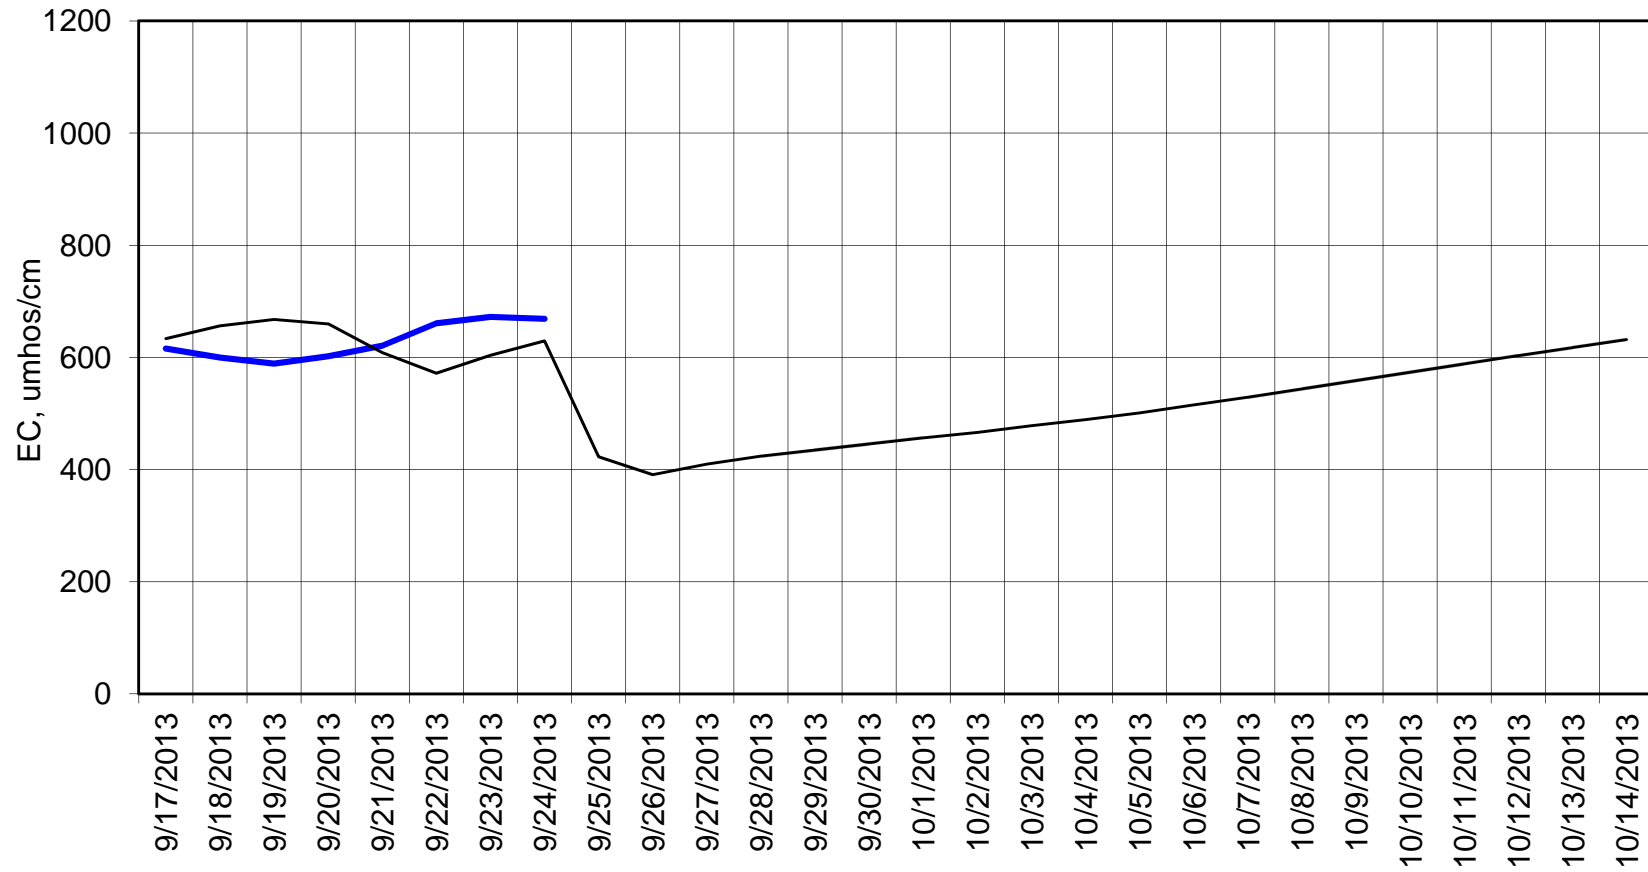

Forecasted Daily EC @ Holland Ct

Forecast Period 9/24/2013 thru 10/14/2013

Adjusted Forecasted Daily EC @ Old River near Middle River

Hist EC

Base Run

Adjusted Forecasted Daily EC @ San Joaquin River at Brandt Bridge

Forecast Period 9/24/2013 thru 10/14/2013

Adjusted Forecasted Daily EC @ Old River at Tracy Road

Forecast Period 9/24/2013 thru 10/14/2013

Forecasted Daily EC @ Jersey Point

Forecast Period 9/24/2013 thru 10/14/2013

Forecasted Daily EC @ Bethel

Forecast Period 9/24/2013 thru 10/14/2013