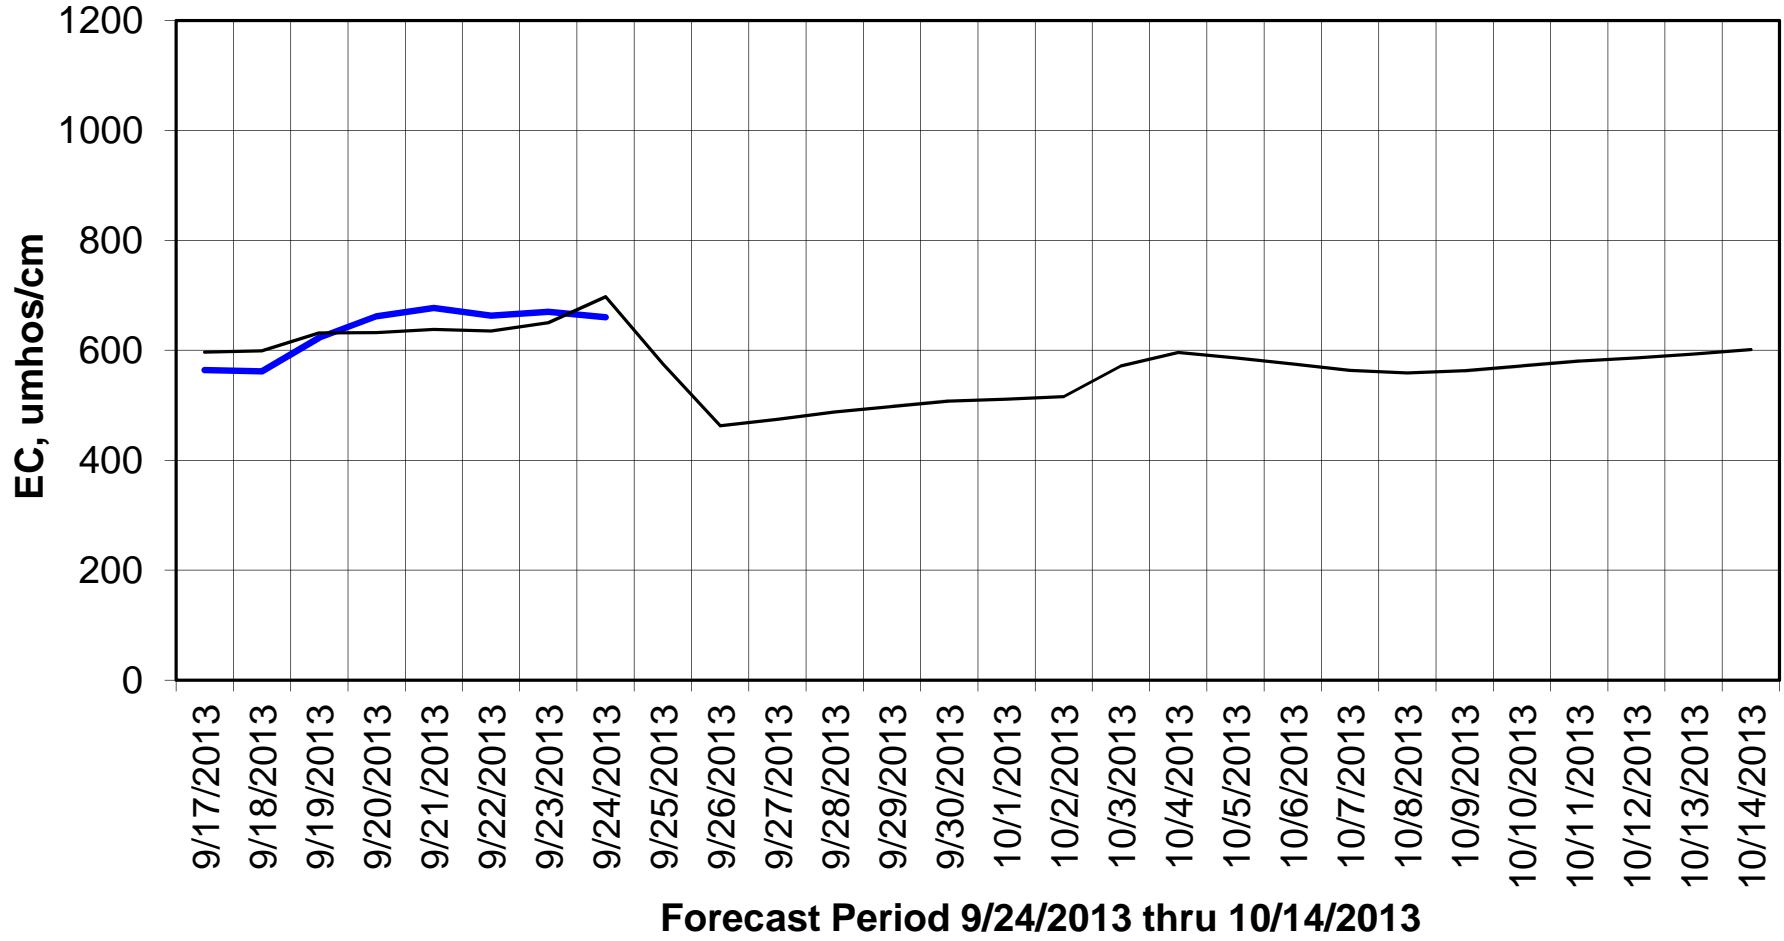

Forecasted Daily EC @ Holland Ct

Forecast Period 9/24/2013 thru 10/14/2013

Adjusted Forecasted Daily EC @ Old River near Middle River

Hist EC

Base Run

Adjusted Forecasted Daily EC @ San Joaquin River at Brandt Bridge

Forecast Period 9/24/2013 thru 10/14/2013

Adjusted Forecasted Daily EC @ Old River at Tracy Road

Forecast Period 9/24/2013 thru 10/14/2013

Forecasted Daily EC @ Jersey Point

Forecast Period 9/24/2013 thru 10/14/2013