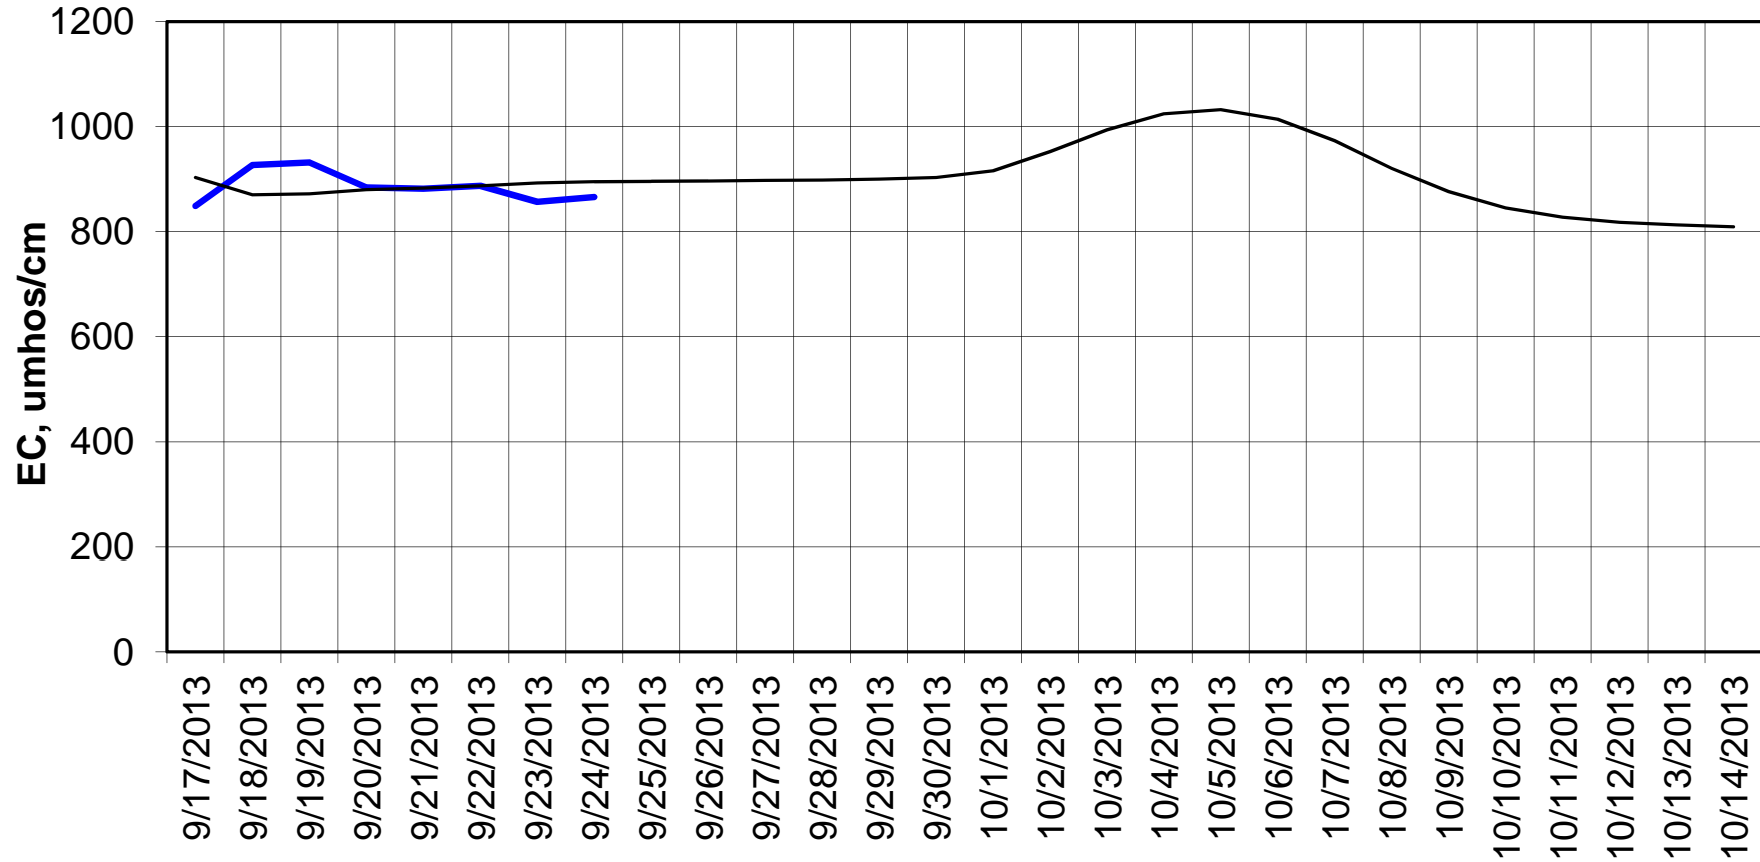

Forecasted Daily EC @ Holland Ct

Forecast Period 9/24/2013 thru 10/14/2013

Adjusted Forecasted Daily EC @ Old River near Middle River

Hist EC

Base Run

Adjusted Forecasted Daily EC @ San Joaquin River at Brandt Bridge

Forecast Period 9/24/2013 thru 10/14/2013

Adjusted Forecasted Daily EC @ Old River at Tracy Road

Forecast Period 9/24/2013 thru 10/14/2013

Forecasted Daily EC @ Jersey Point

Forecast Period 9/24/2013 thru 10/14/2013

Forecasted Daily EC @ Bethel

Forecast Period 9/24/2013 thru 10/14/2013