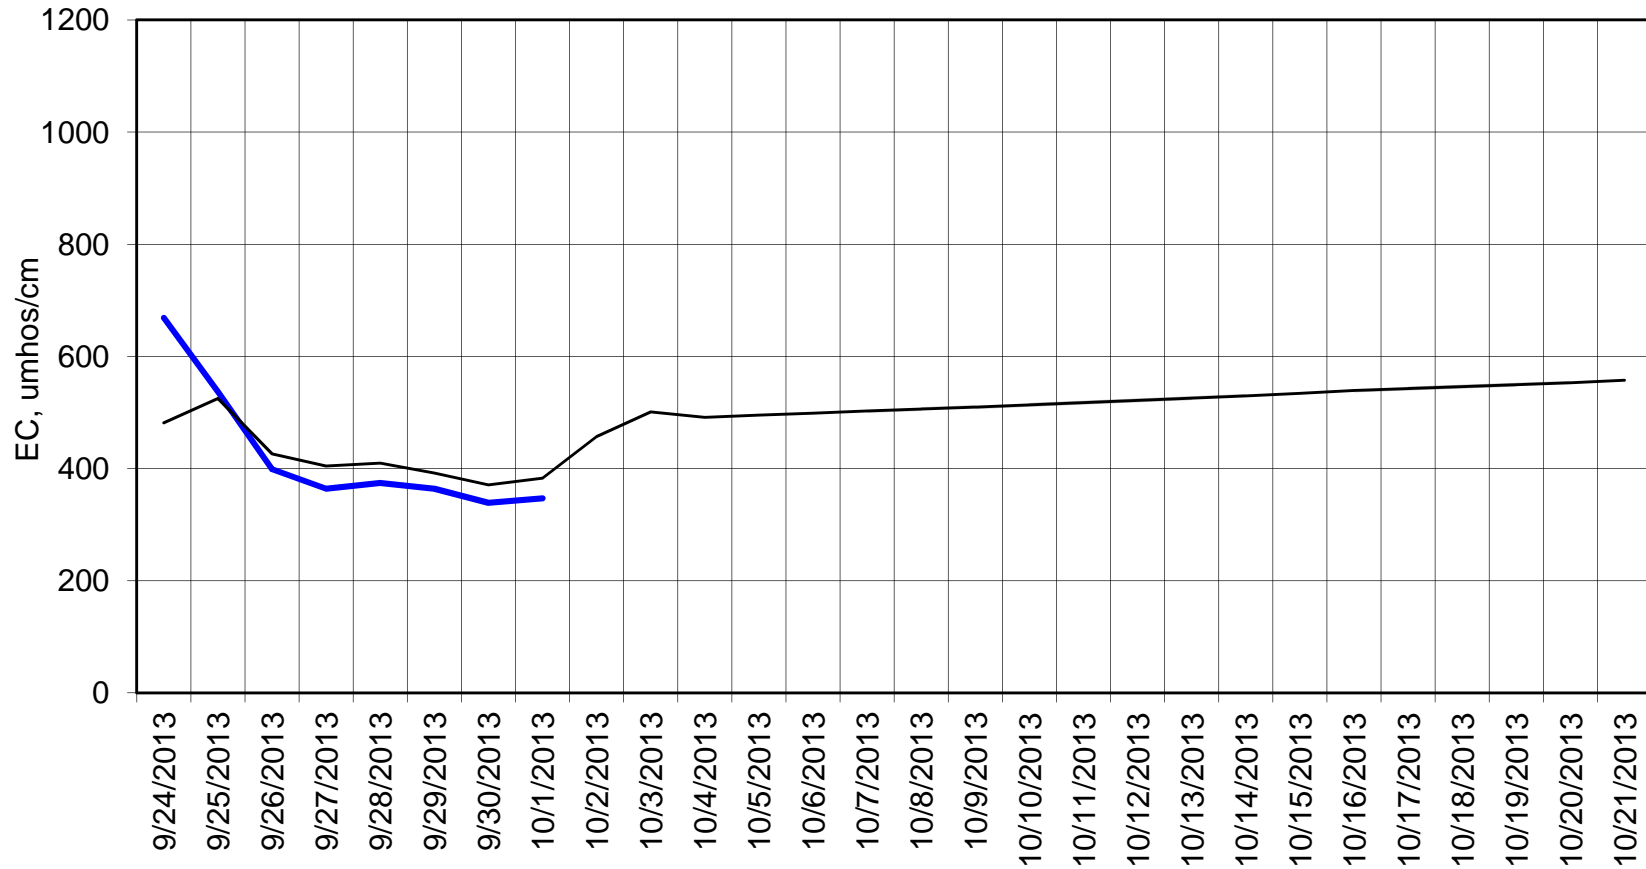

Forecasted Daily EC @ Holland Ct

Forecast Period 10/1/2013 thru 10/21/2013

Adjusted Forecasted Daily EC @ Old River near Middle River

— Hist EC — Base Run

Adjusted Forecasted Daily EC @ San Joaquin River at Brandt Bridge

Forecast Period 10/1/2013 thru 10/21/2013

Adjusted Forecasted Daily EC @ Old River at Tracy Road

— Hist EC — Base Run

Forecasted Daily EC @ Jersey Point

Forecast Period 10/1/2013 thru 10/21/2013

Forecasted Daily EC @ Bethel

Forecast Period 10/1/2013 thru 10/21/2013