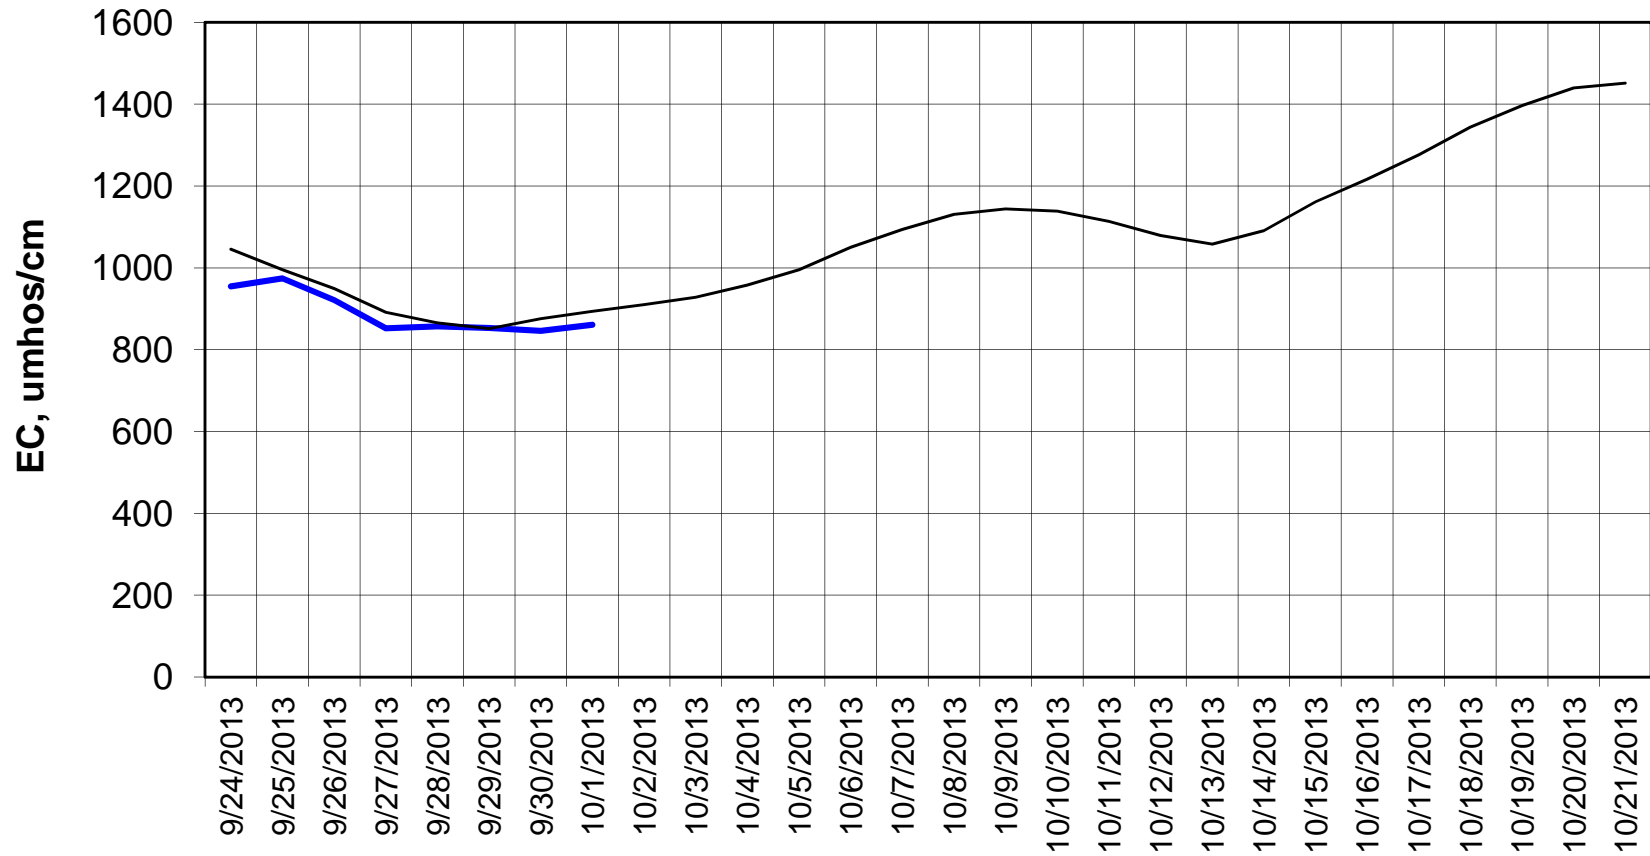

Forecast Period 10/1/2013 thru 10/21/2013

Adjusted Forecasted Daily EC @ Old River at Tracy Road

— Hist EC — Base Run

Forecasted Daily EC @ Jersey Point

Forecast Period 10/1/2013 thru 10/21/2013

Forecasted Daily EC @ Bethel

Forecast Period 10/1/2013 thru 10/21/2013