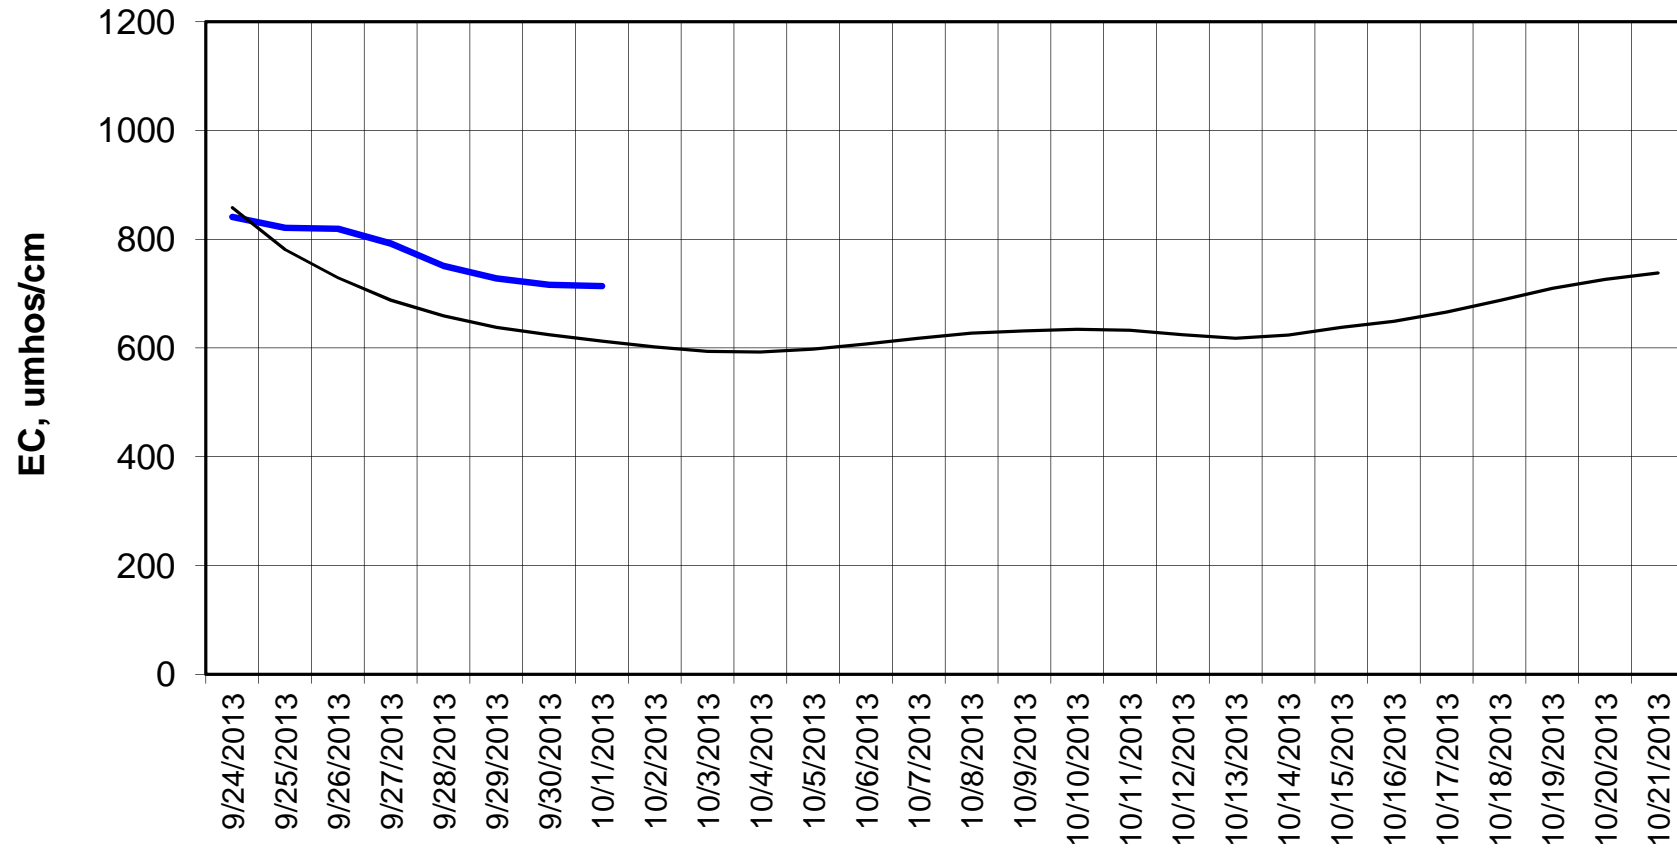

Forecast Period 10/1/2013 thru 10/21/2013

Adjusted Forecasted Daily EC @ Old River at Tracy Road

— Hist EC — Base Run

Forecasted Daily EC @ Jersey Point

Forecast Period 10/1/2013 thru 10/21/2013

Forecasted Daily EC @ Bethel

Forecast Period 10/1/2013 thru 10/21/2013