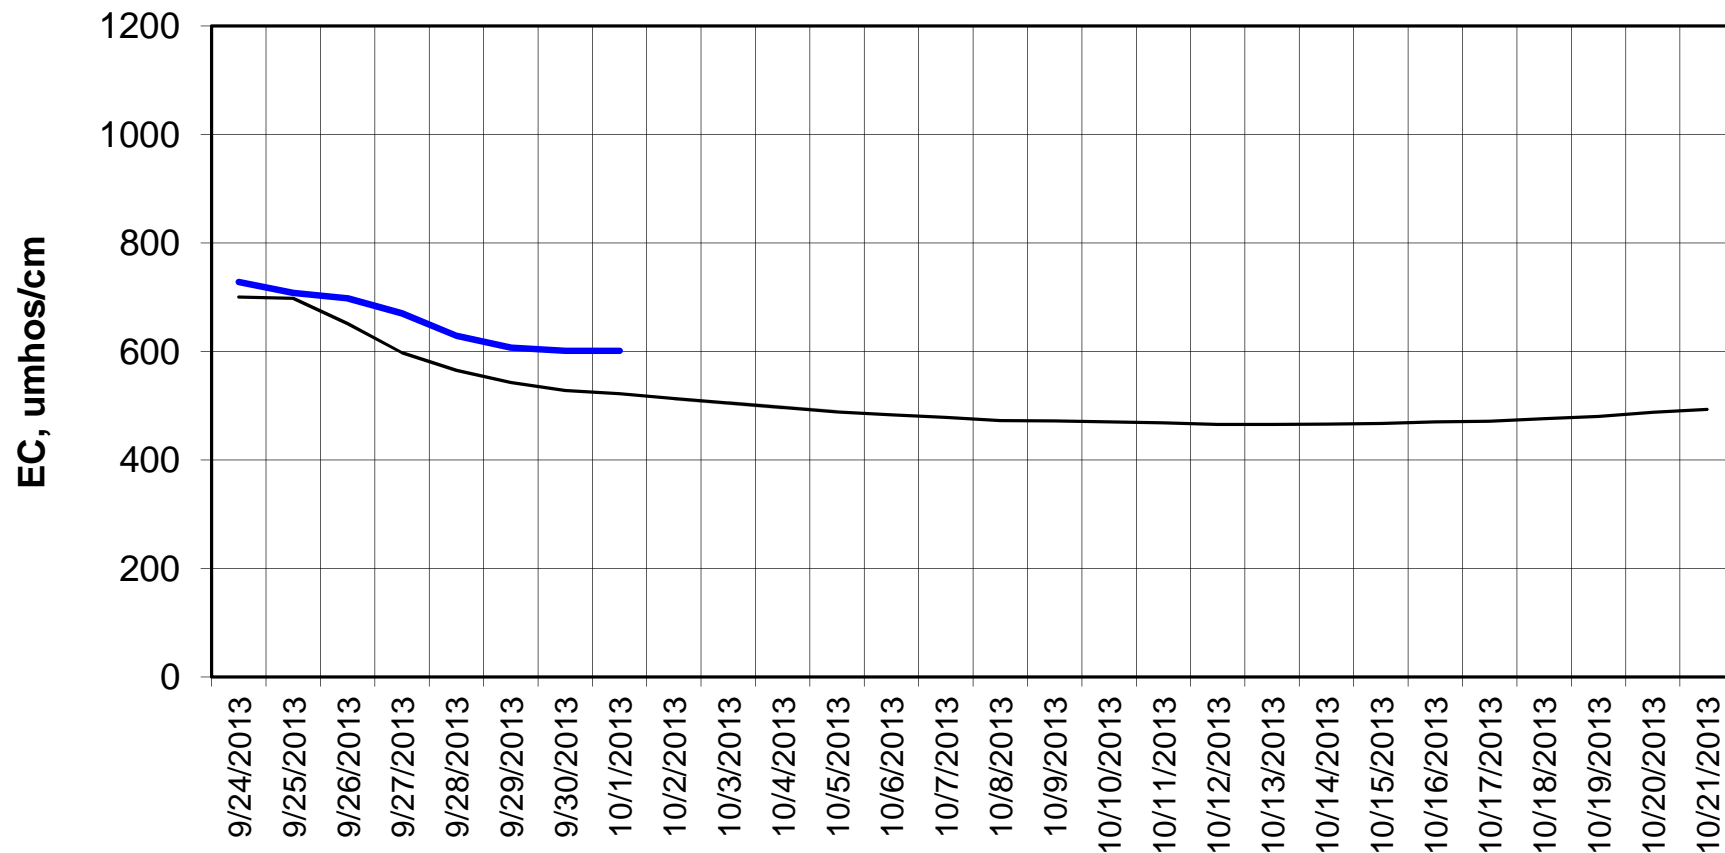

Forecasted Daily EC @ Holland Ct

Forecast Period 10/1/2013 thru 10/21/2013

Adjusted Forecasted Daily EC @ Old River near Middle River

— Hist EC — Base Run

Adjusted Forecasted Daily EC @ San Joaquin River at Brandt Bridge

Forecast Period 10/1/2013 thru 10/21/2013

Adjusted Forecasted Daily EC @ Old River at Tracy Road

— Hist EC — Base Run

Forecasted Daily EC @ Jersey Point

Forecast Period 10/1/2013 thru 10/21/2013

Forecasted Daily EC @ Bethel

Forecast Period 10/1/2013 thru 10/21/2013