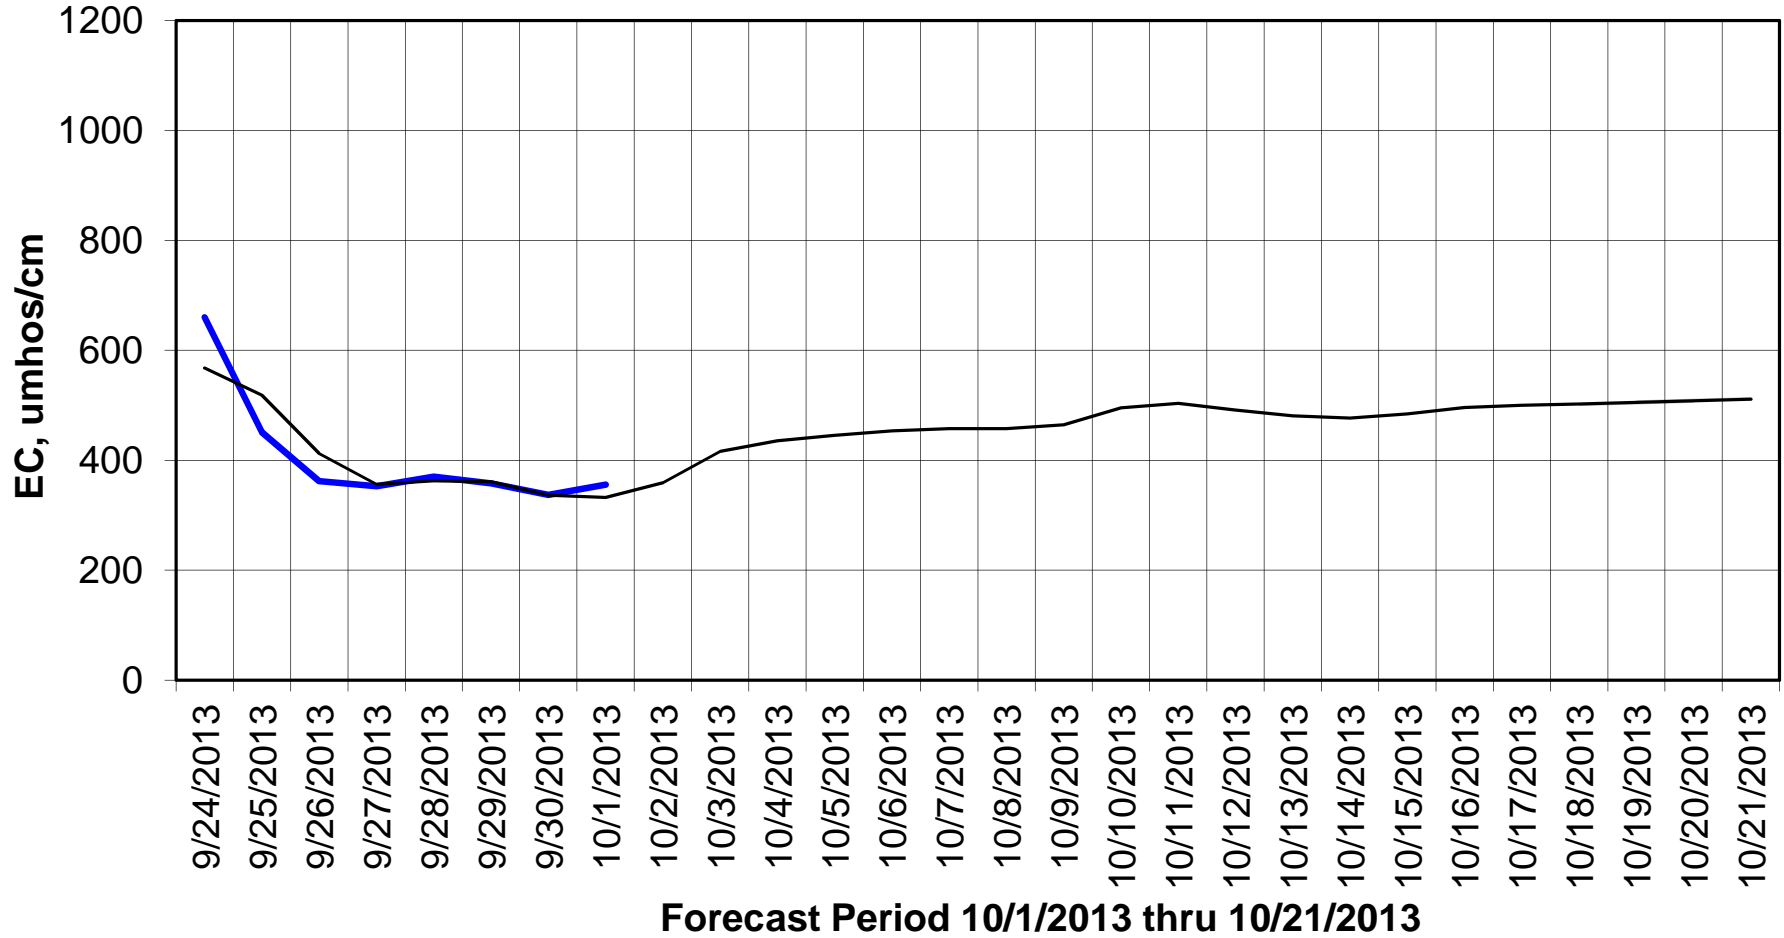

Forecasted Daily EC @ Holland Ct

Forecast Period 10/1/2013 thru 10/21/2013

Adjusted Forecasted Daily EC @ Old River near Middle River

— Hist EC — Base Run

Adjusted Forecasted Daily EC @ San Joaquin River at Brandt Bridge

Forecast Period 10/1/2013 thru 10/21/2013

Adjusted Forecasted Daily EC @ Old River at Tracy Road

— Hist EC — Base Run

Forecasted Daily EC @ Jersey Point

Forecast Period 10/1/2013 thru 10/21/2013

Forecasted Daily EC @ Bethel

Forecast Period 10/1/2013 thru 10/21/2013