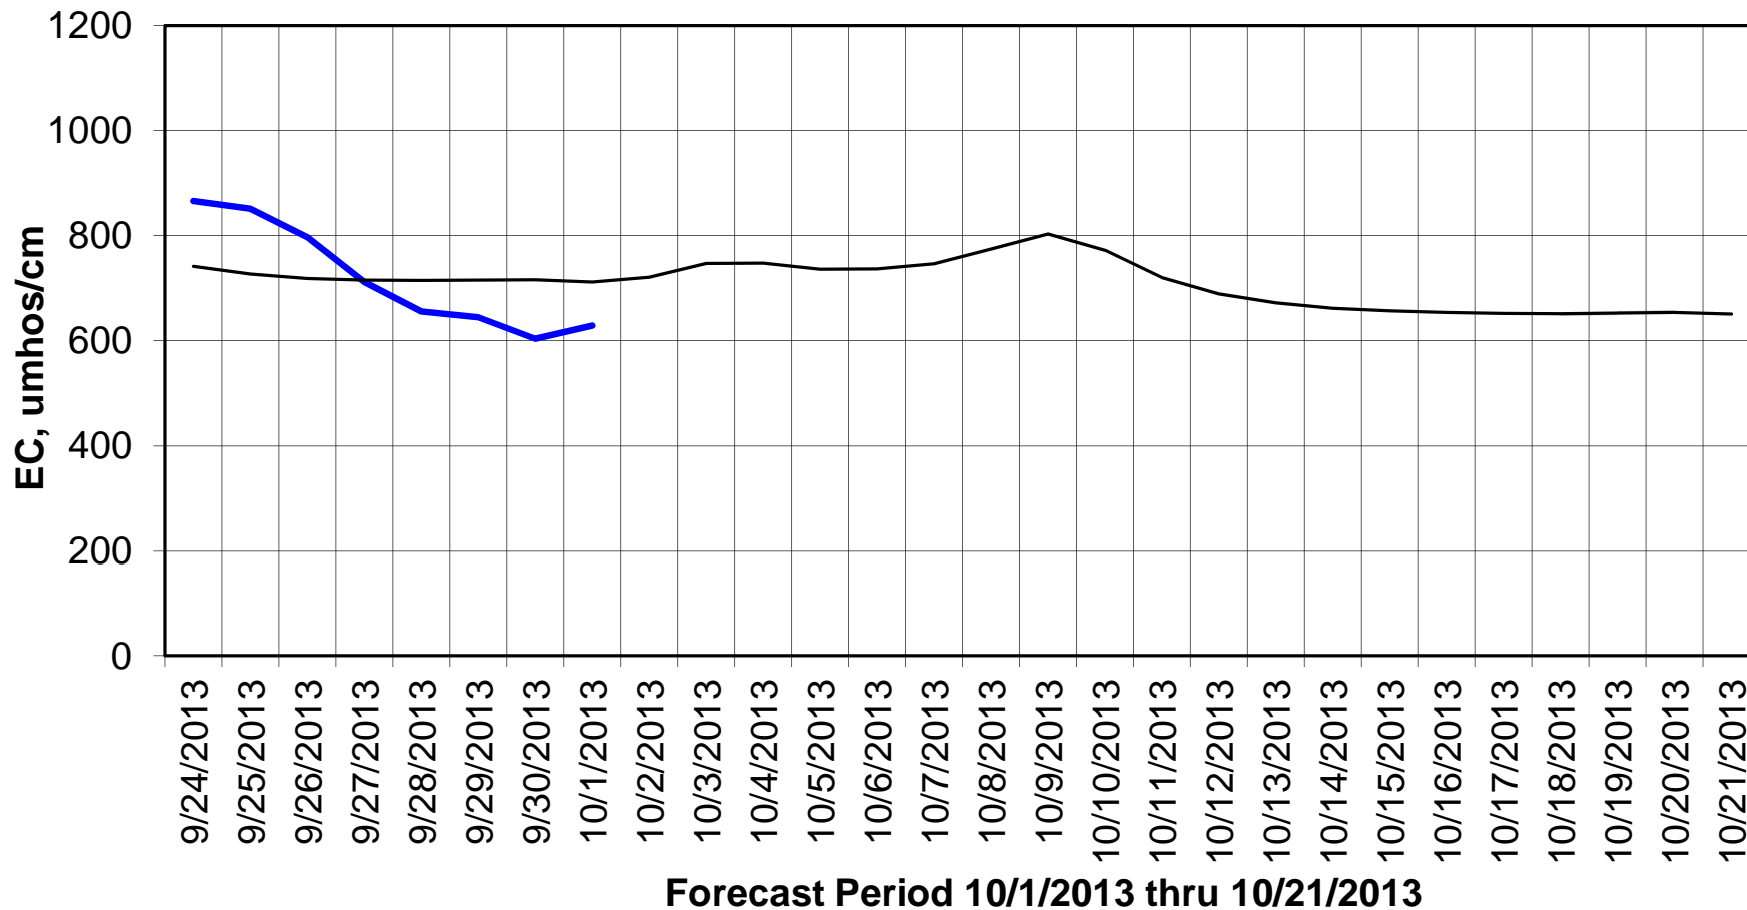

Forecasted Daily EC @ Holland Ct

Forecast Period 10/1/2013 thru 10/21/2013

Adjusted Forecasted Daily EC @ Old River near Middle River

— Hist EC — Base Run

Adjusted Forecasted Daily EC @ San Joaquin River at Brandt Bridge

Forecast Period 10/1/2013 thru 10/21/2013

Adjusted Forecasted Daily EC @ Old River at Tracy Road

— Hist EC — Base Run

Forecasted Daily EC @ Jersey Point

Forecast Period 10/1/2013 thru 10/21/2013

Forecasted Daily EC @ Bethel

Forecast Period 10/1/2013 thru 10/21/2013