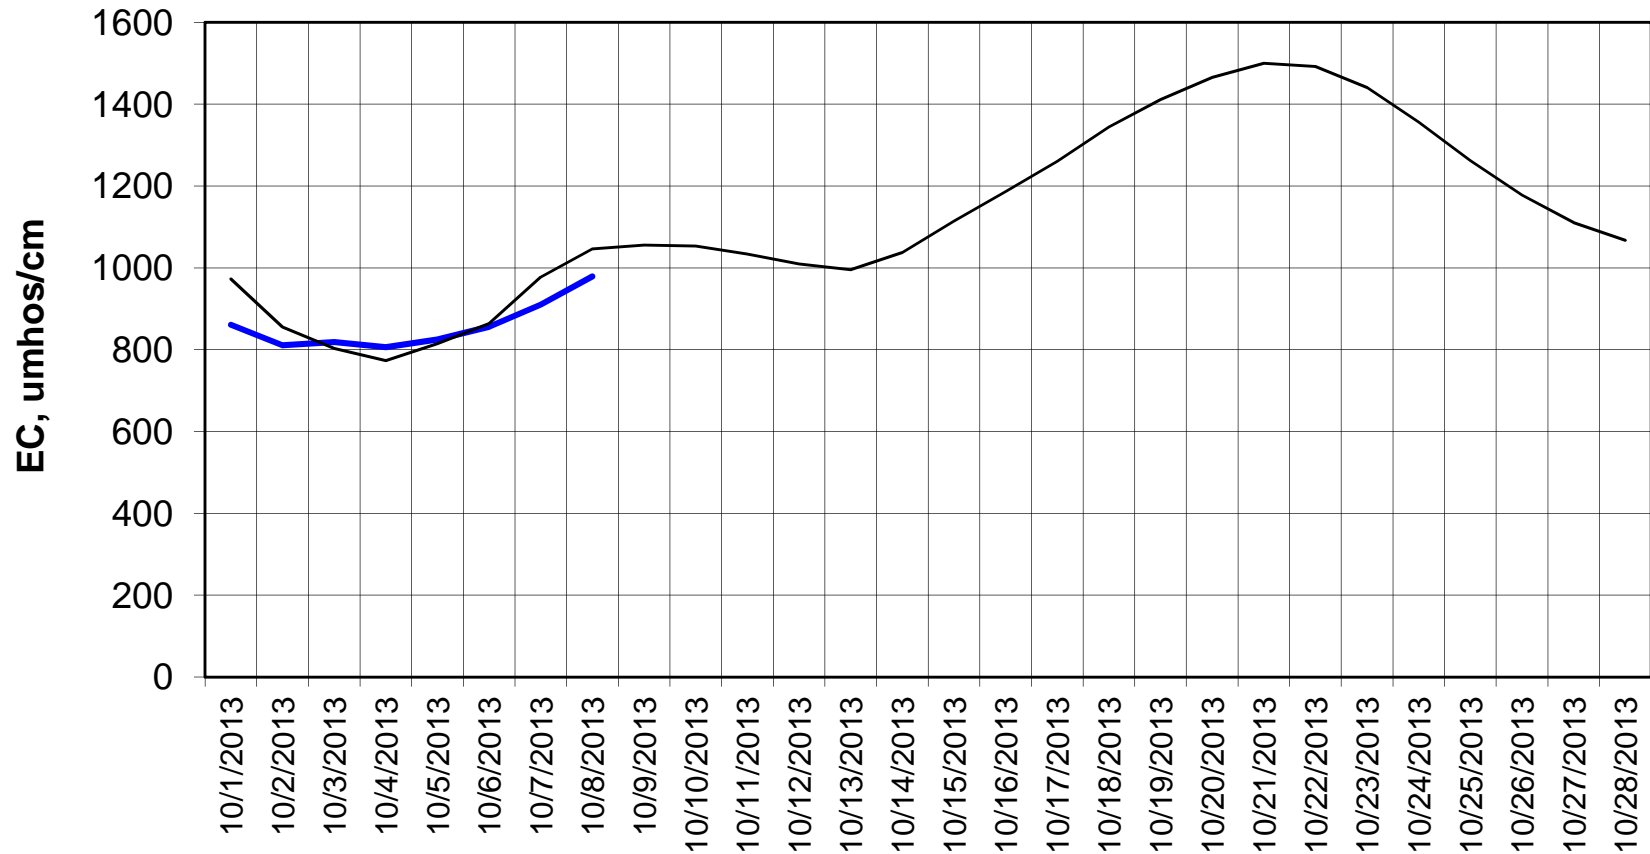

Forecast Period 10/8/2013 thru 10/28/2013

Adjusted Forecasted Daily EC @ Old River at Tracy Road

Forecast Period 10/8/2013 thru 10/28/2013

Forecasted Daily EC @ Jersey Point

Forecast Period 10/8/2013 thru 10/28/2013

Forecasted Daily EC @ Bethel

Forecast Period 10/8/2013 thru 10/28/2013