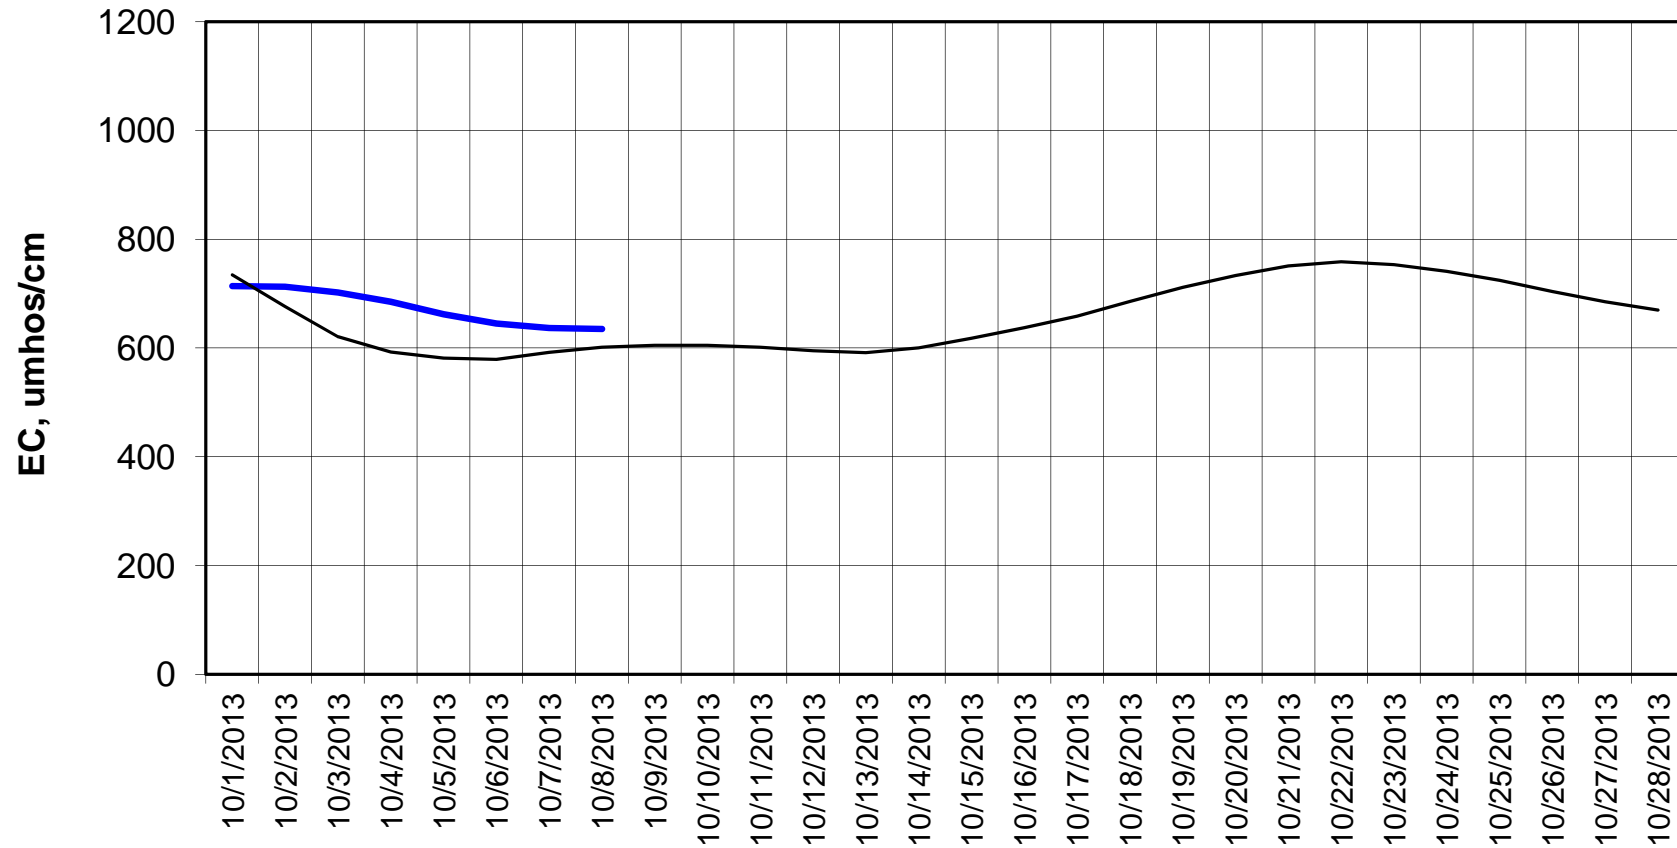

Forecast Period 10/8/2013 thru 10/28/2013

Adjusted Forecasted Daily EC @ Old River at Tracy Road

Forecast Period 10/8/2013 thru 10/28/2013

Forecasted Daily EC @ Jersey Point

Forecast Period 10/8/2013 thru 10/28/2013

Forecasted Daily EC @ Bethel

Forecast Period 10/8/2013 thru 10/28/2013