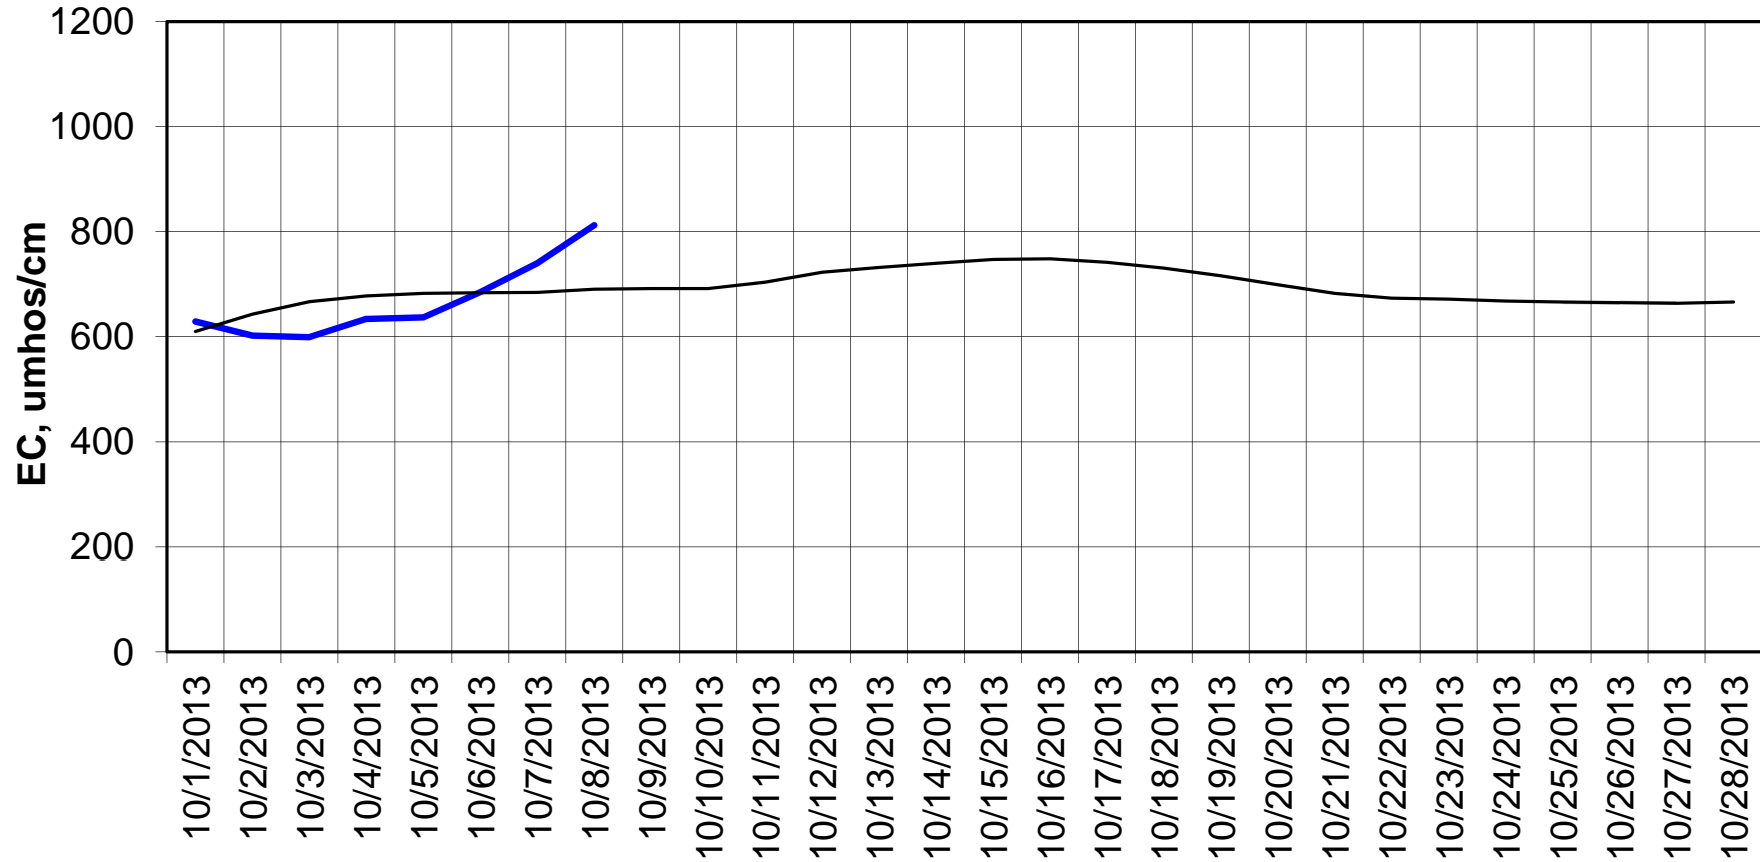

Forecasted Daily EC @ Holland Ct

Forecast Period 10/8/2013 thru 10/28/2013

Adjusted Forecasted Daily EC @ Old River near Middle River

Hist EC

Base Run

Adjusted Forecasted Daily EC @ San Joaquin River at Brandt Bridge

Forecast Period 10/8/2013 thru 10/28/2013

Adjusted Forecasted Daily EC @ Old River at Tracy Road

Forecast Period 10/8/2013 thru 10/28/2013

Forecasted Daily EC @ Jersey Point

Forecast Period 10/8/2013 thru 10/28/2013

Forecasted Daily EC @ Bethel

Forecast Period 10/8/2013 thru 10/28/2013