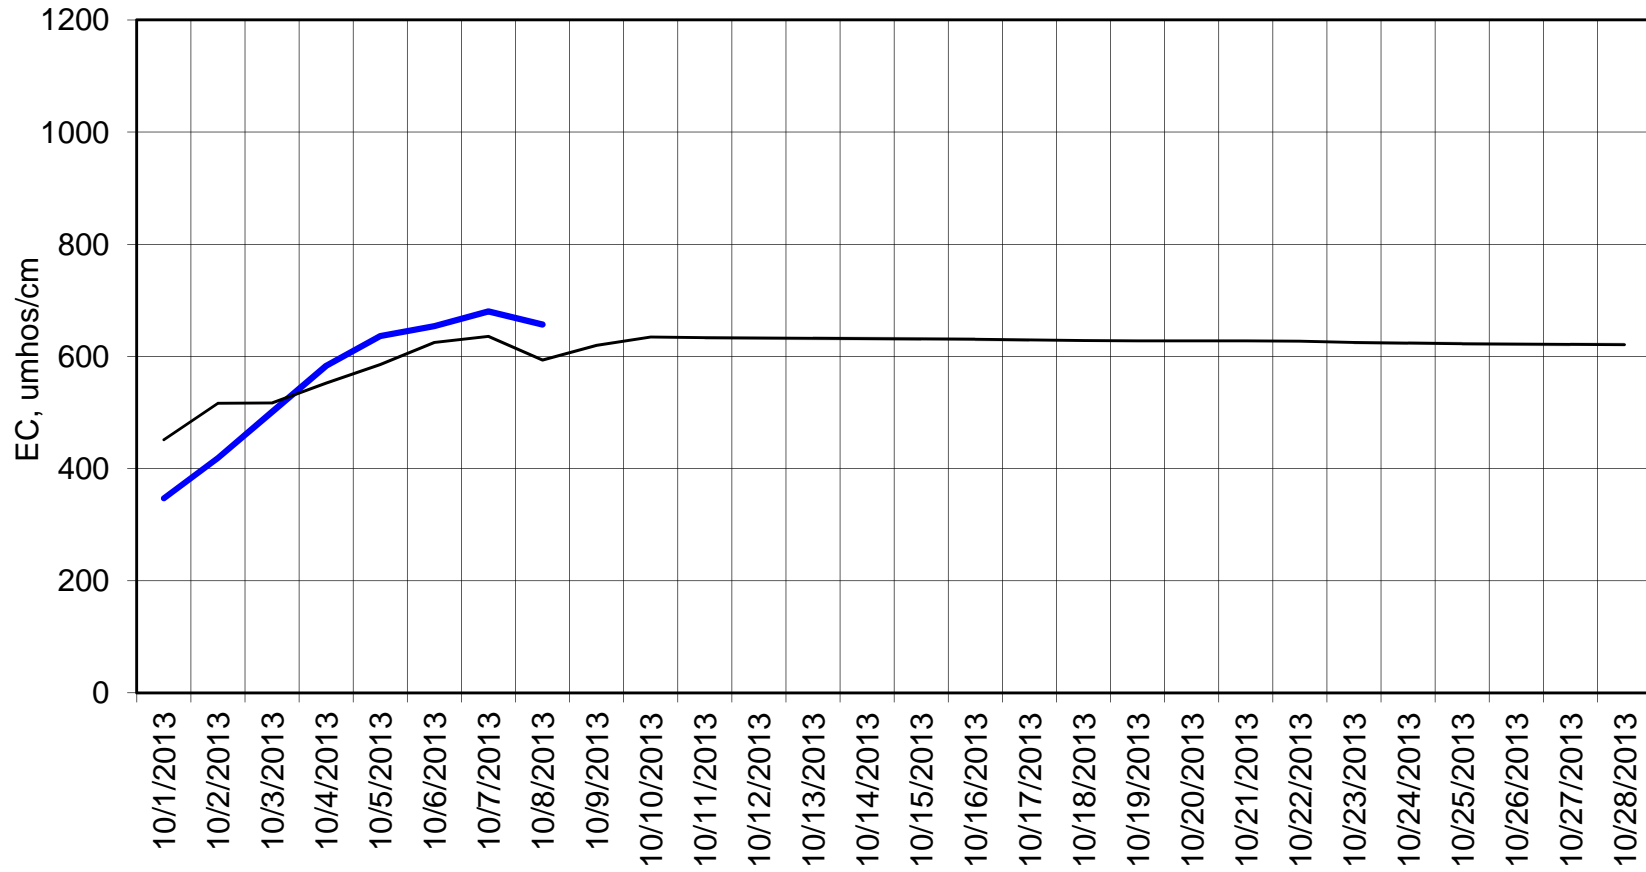

Forecasted Daily EC @ Holland Ct

Forecast Period 10/8/2013 thru 10/28/2013

Adjusted Forecasted Daily EC @ Old River near Middle River

Hist EC

Base Run

Adjusted Forecasted Daily EC @ San Joaquin River at Brandt Bridge

Forecast Period 10/8/2013 thru 10/28/2013

Adjusted Forecasted Daily EC @ Old River at Tracy Road

Forecast Period 10/8/2013 thru 10/28/2013

Forecasted Daily EC @ Jersey Point

Forecast Period 10/8/2013 thru 10/28/2013

Forecasted Daily EC @ Bethel

Forecast Period 10/8/2013 thru 10/28/2013