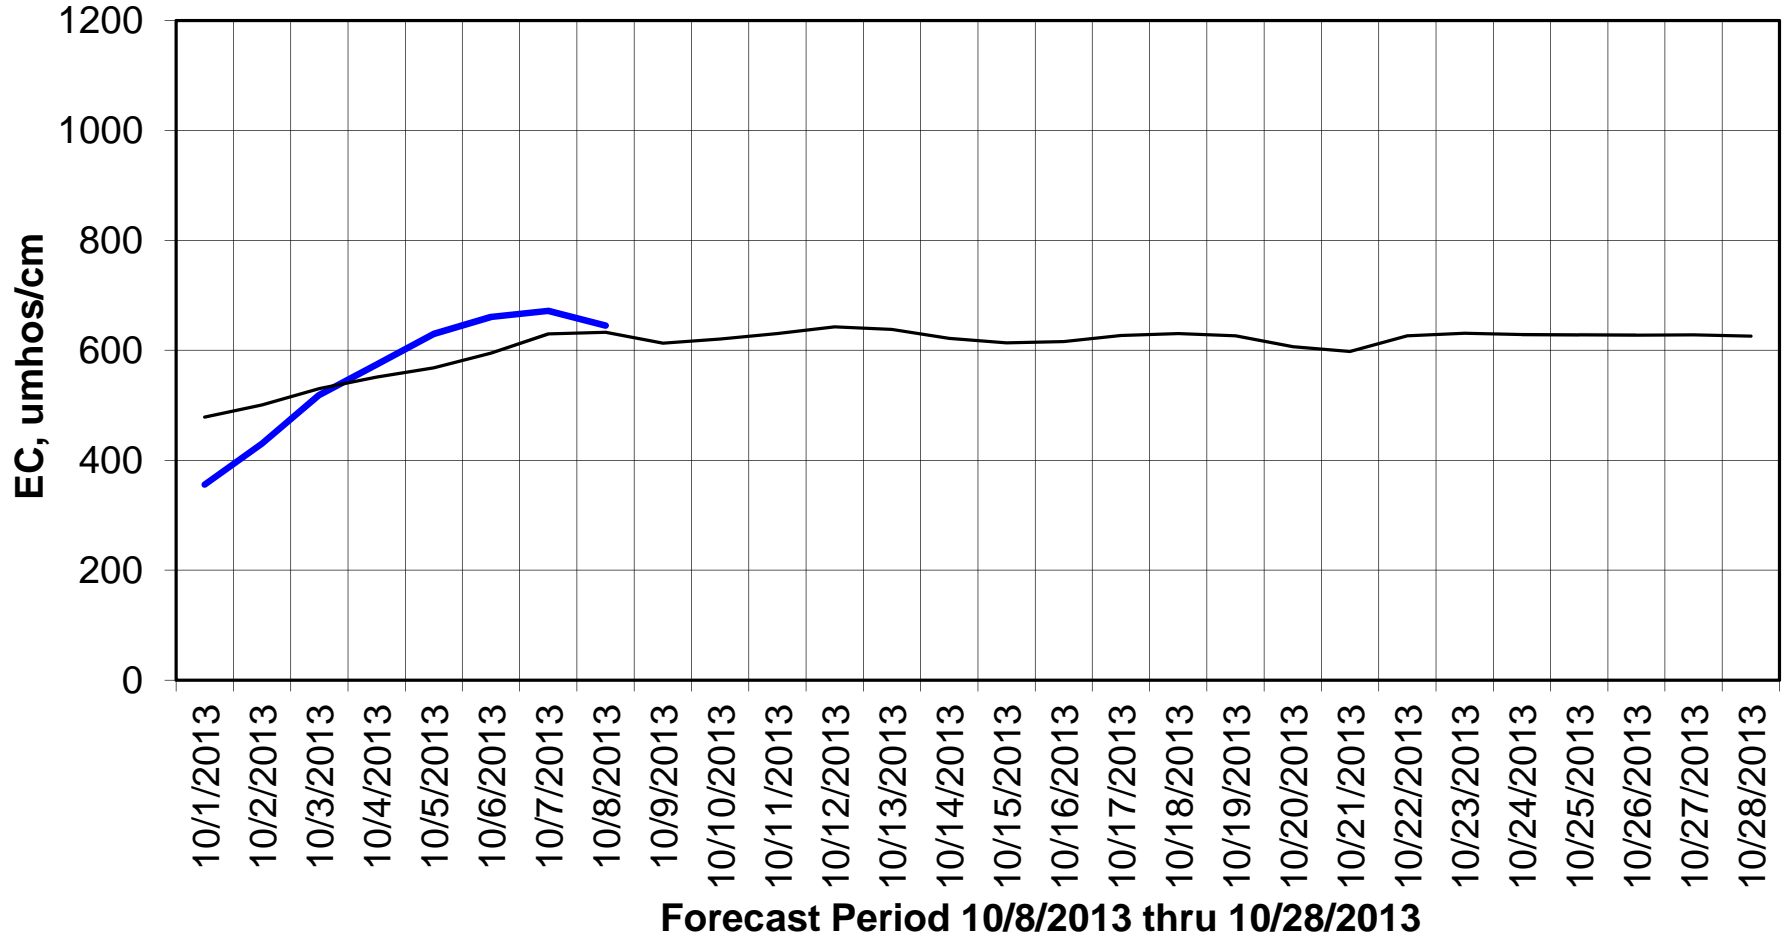

Forecasted Daily EC @ Holland Ct

Forecast Period 10/8/2013 thru 10/28/2013

Adjusted Forecasted Daily EC @ Old River near Middle River

Hist EC

Base Run

Adjusted Forecasted Daily EC @ San Joaquin River at Brandt Bridge

Forecast Period 10/8/2013 thru 10/28/2013

Adjusted Forecasted Daily EC @ Old River at Tracy Road

Forecast Period 10/8/2013 thru 10/28/2013

Forecasted Daily EC @ Jersey Point

Forecast Period 10/8/2013 thru 10/28/2013