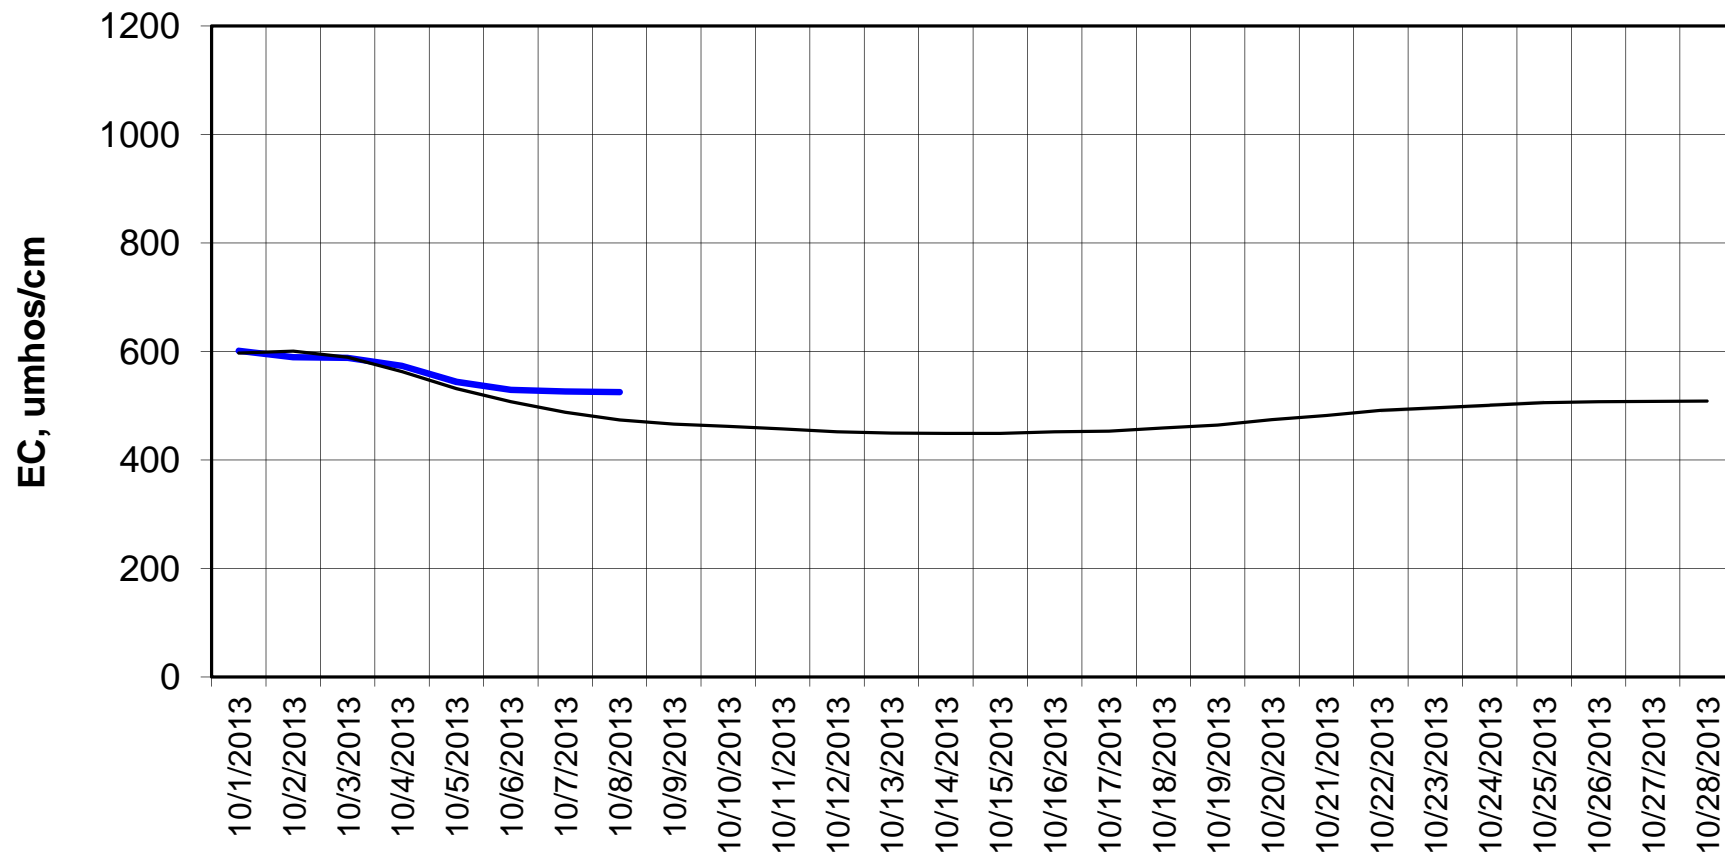

Forecasted Daily EC @ Holland Ct

Forecast Period 10/8/2013 thru 10/28/2013

Adjusted Forecasted Daily EC @ Old River near Middle River

Hist EC

Base Run

Adjusted Forecasted Daily EC @ San Joaquin River at Brandt Bridge

Forecast Period 10/8/2013 thru 10/28/2013

Adjusted Forecasted Daily EC @ Old River at Tracy Road

Forecast Period 10/8/2013 thru 10/28/2013

Forecasted Daily EC @ Jersey Point

Forecast Period 10/8/2013 thru 10/28/2013

Forecasted Daily EC @ Bethel

Forecast Period 10/8/2013 thru 10/28/2013