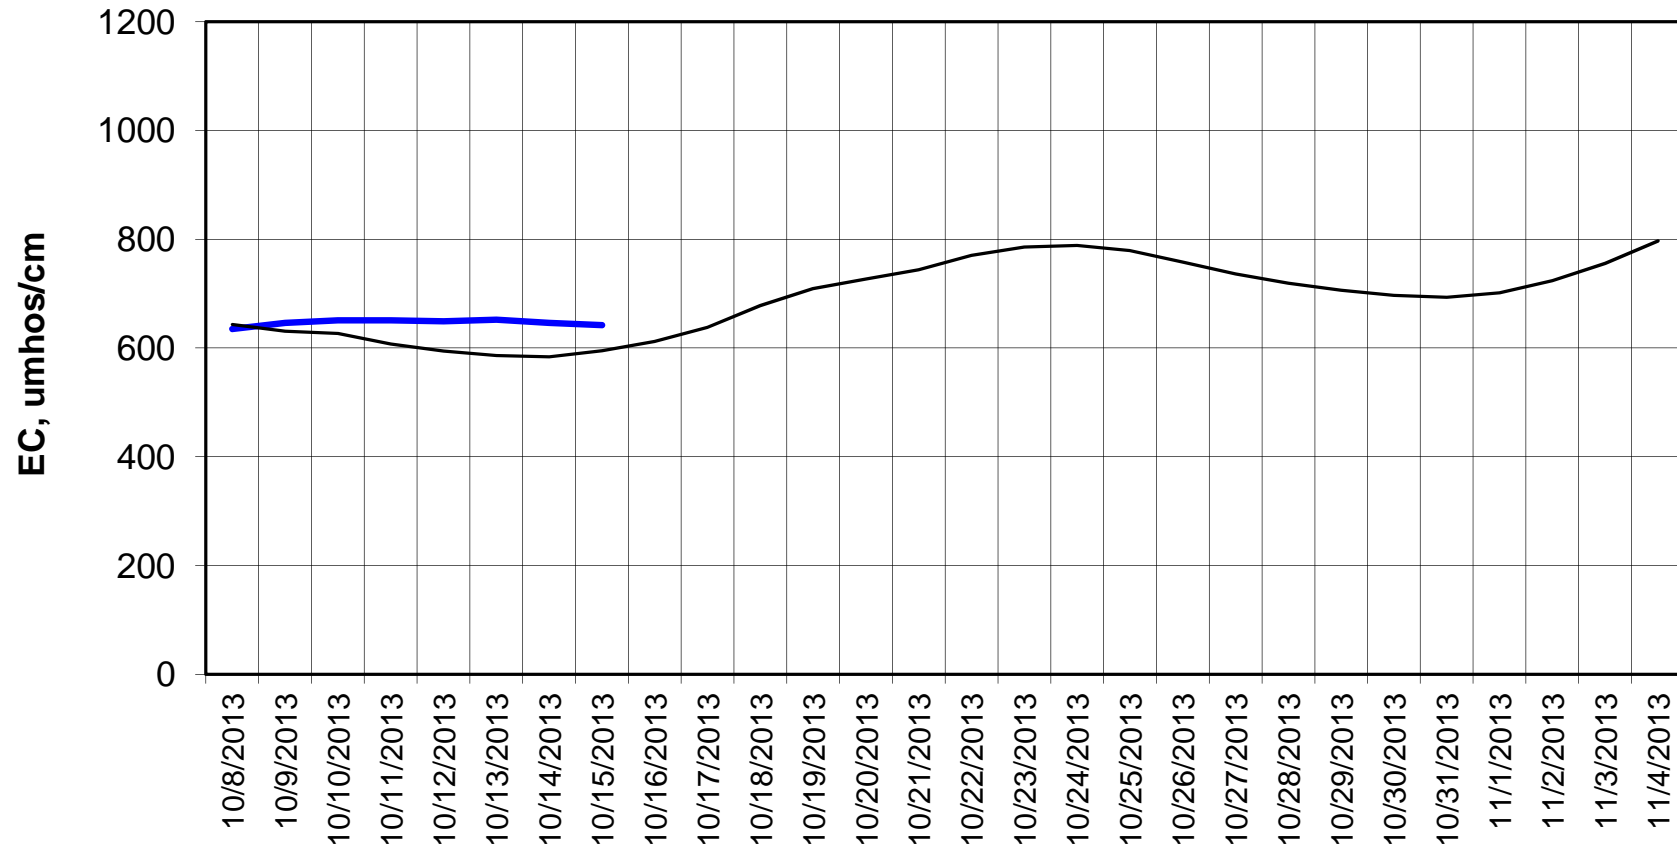

Hist EC

Base Run

Adjusted Forecasted Daily EC @ Old River at Tracy Road

Forecast Period 10/15/2013 thru 11/4/2013

Forecasted Daily EC @ Jersey Point

Forecast Period 10/15/2013 thru 11/4/2013

Forecasted Daily EC @ Bethel

Forecast Period 10/15/2013 thru 11/4/2013