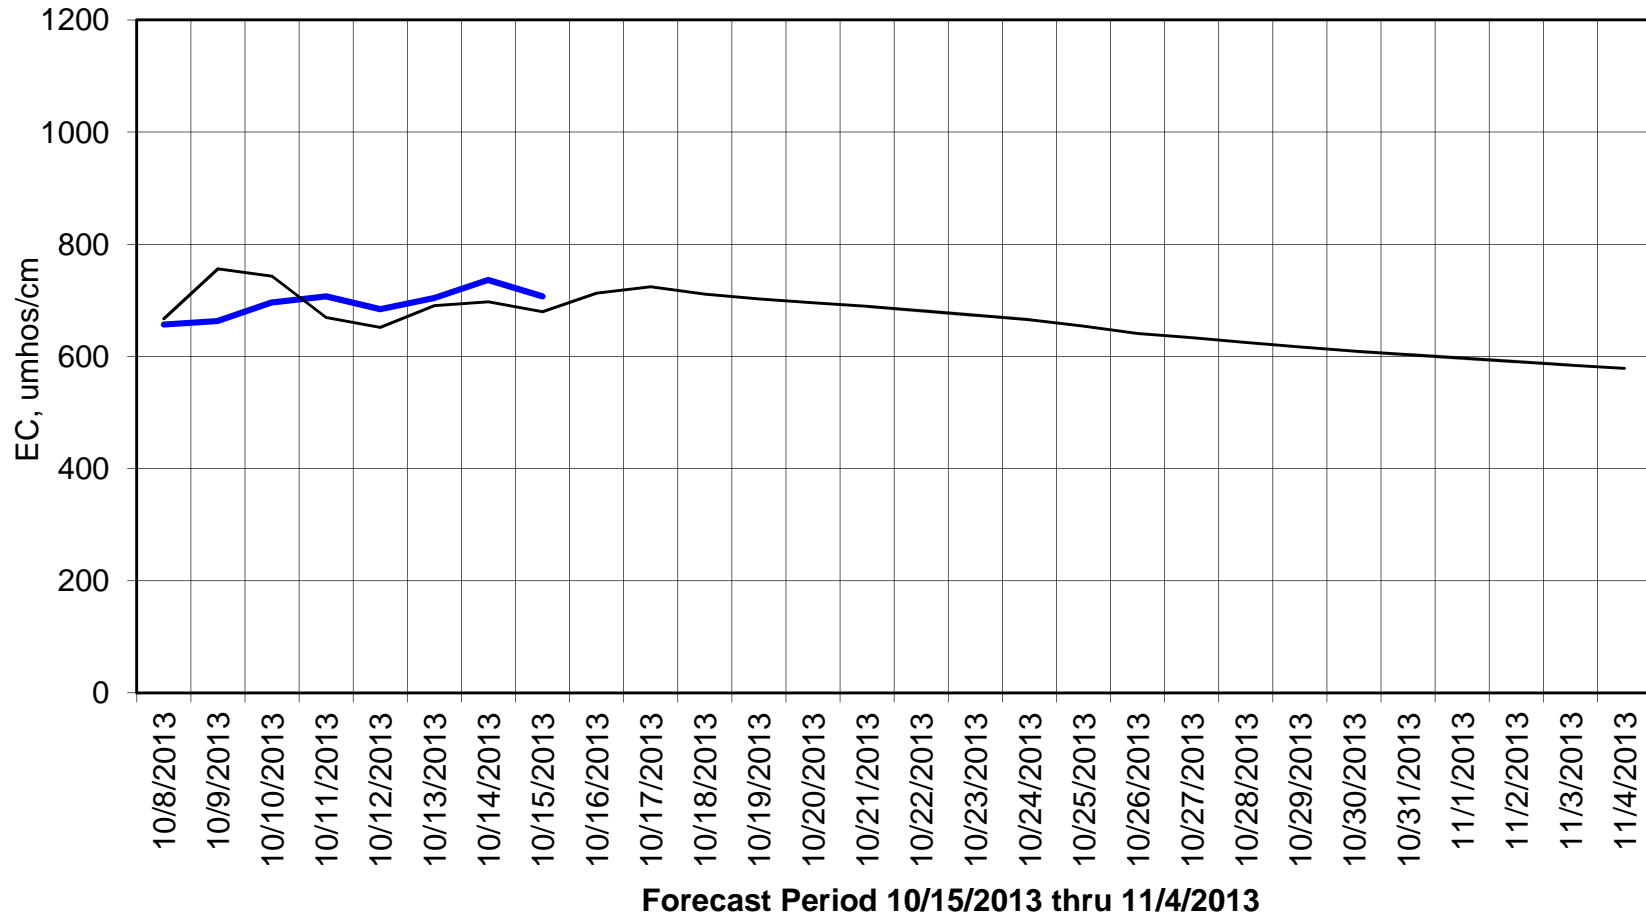

Forecasted Daily EC @ Holland Ct

Forecast Period 10/15/2013 thru 11/4/2013

Adjusted Forecasted Daily EC @ Old River near Middle River

— Hist EC — Base Run

Adjusted Forecasted Daily EC @ San Joaquin River at Brandt Bridge

Hist EC

Base Run

Adjusted Forecasted Daily EC @ Old River at Tracy Road

Forecast Period 10/15/2013 thru 11/4/2013

Forecasted Daily EC @ Jersey Point

Forecast Period 10/15/2013 thru 11/4/2013

Forecasted Daily EC @ Bethel

Forecast Period 10/15/2013 thru 11/4/2013