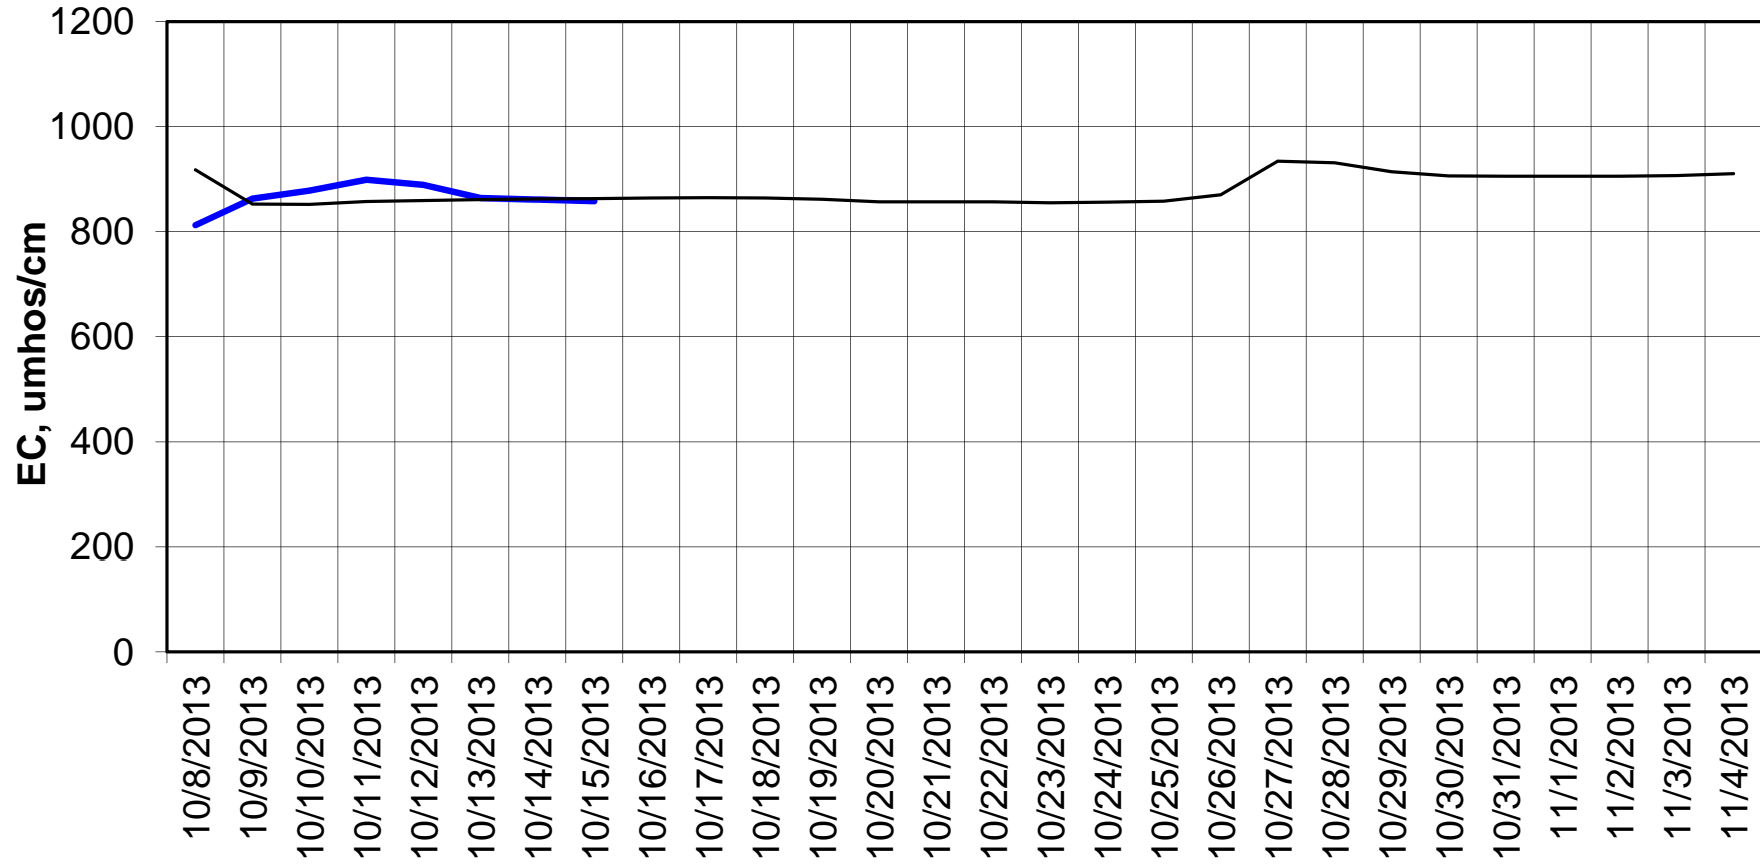

Forecasted Daily EC @ Holland Ct

Forecast Period 10/15/2013 thru 11/4/2013

Adjusted Forecasted Daily EC @ Old River near Middle River

— Hist EC — Base Run

Adjusted Forecasted Daily EC @ San Joaquin River at Brandt Bridge

Hist EC

Base Run

Adjusted Forecasted Daily EC @ Old River at Tracy Road

Forecast Period 10/15/2013 thru 11/4/2013

Forecasted Daily EC @ Jersey Point

Forecast Period 10/15/2013 thru 11/4/2013

Forecasted Daily EC @ Bethel

Forecast Period 10/15/2013 thru 11/4/2013