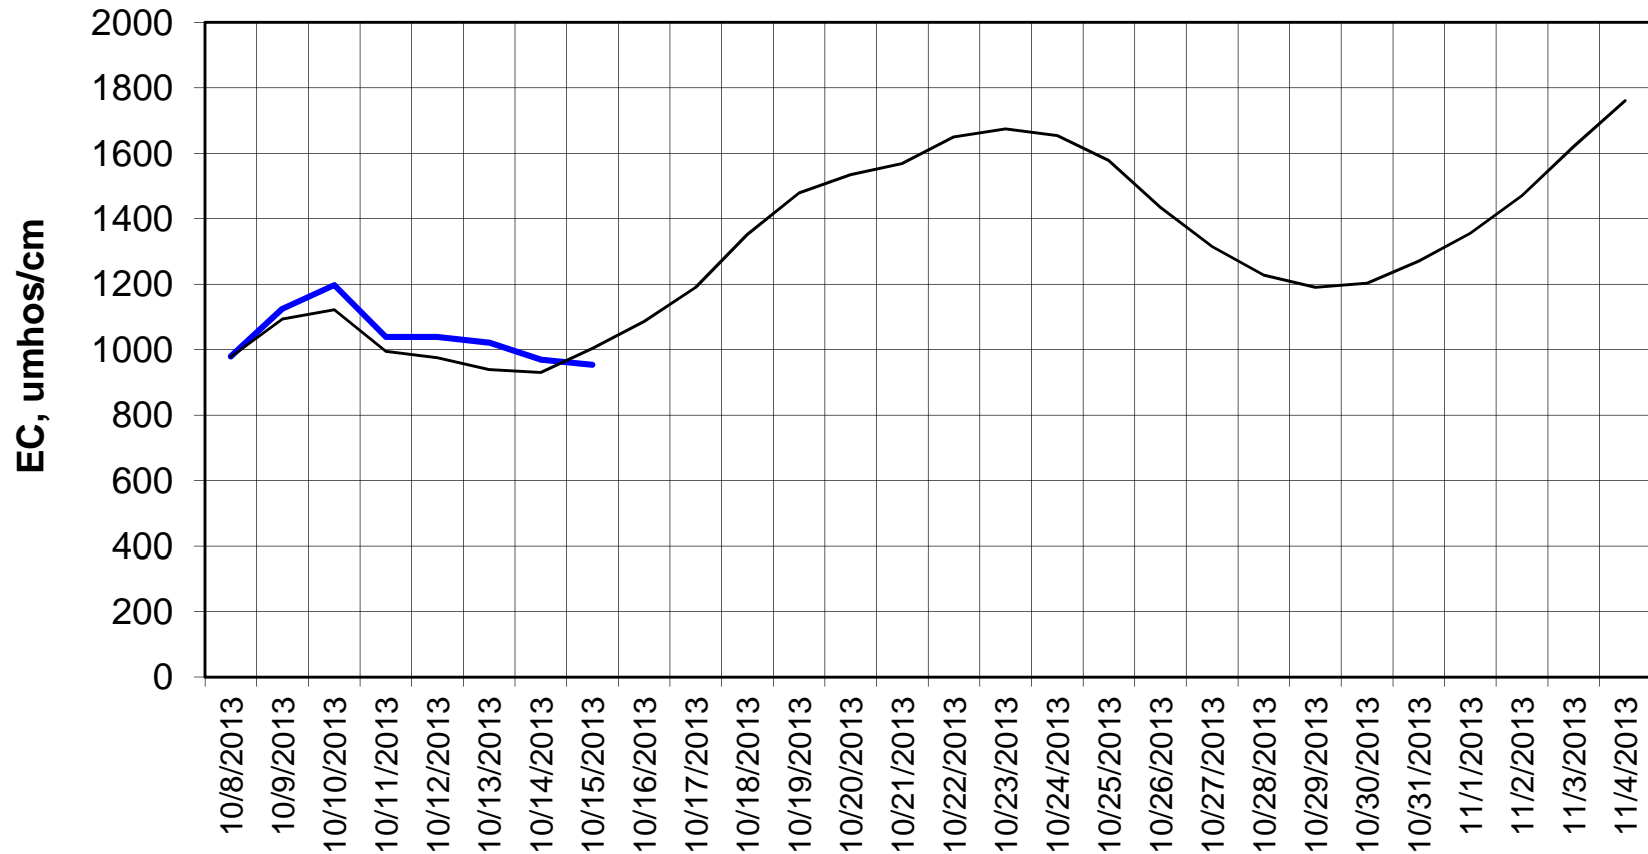

Hist EC

Base Run

Adjusted Forecasted Daily EC @ Old River at Tracy Road

Forecast Period 10/15/2013 thru 11/4/2013

Forecasted Daily EC @ Jersey Point

Forecast Period 10/15/2013 thru 11/4/2013

Forecasted Daily EC @ Bethel

Forecast Period 10/15/2013 thru 11/4/2013