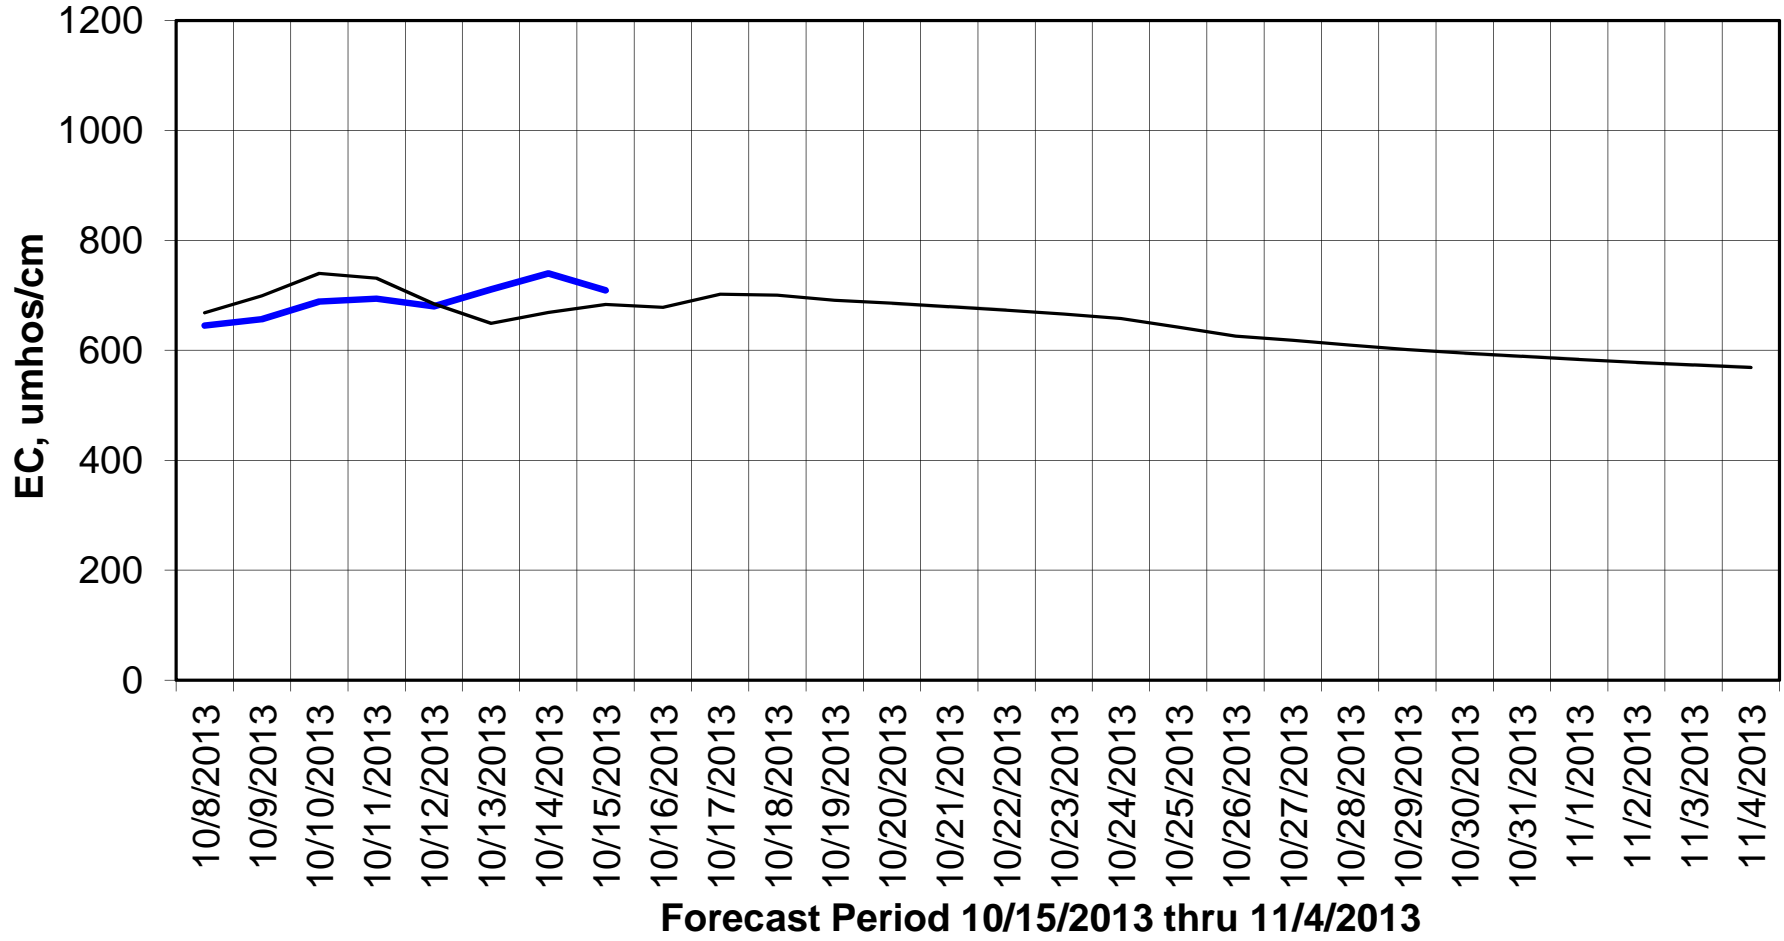

Forecasted Daily EC @ Holland Ct

Forecast Period 10/15/2013 thru 11/4/2013

Adjusted Forecasted Daily EC @ Old River near Middle River

— Hist EC — Base Run

Adjusted Forecasted Daily EC @ San Joaquin River at Brandt Bridge

Hist EC

Base Run

Adjusted Forecasted Daily EC @ Old River at Tracy Road

Forecast Period 10/15/2013 thru 11/4/2013

Forecasted Daily EC @ Jersey Point

Forecast Period 10/15/2013 thru 11/4/2013

Forecasted Daily EC @ Bethel

Forecast Period 10/15/2013 thru 11/4/2013