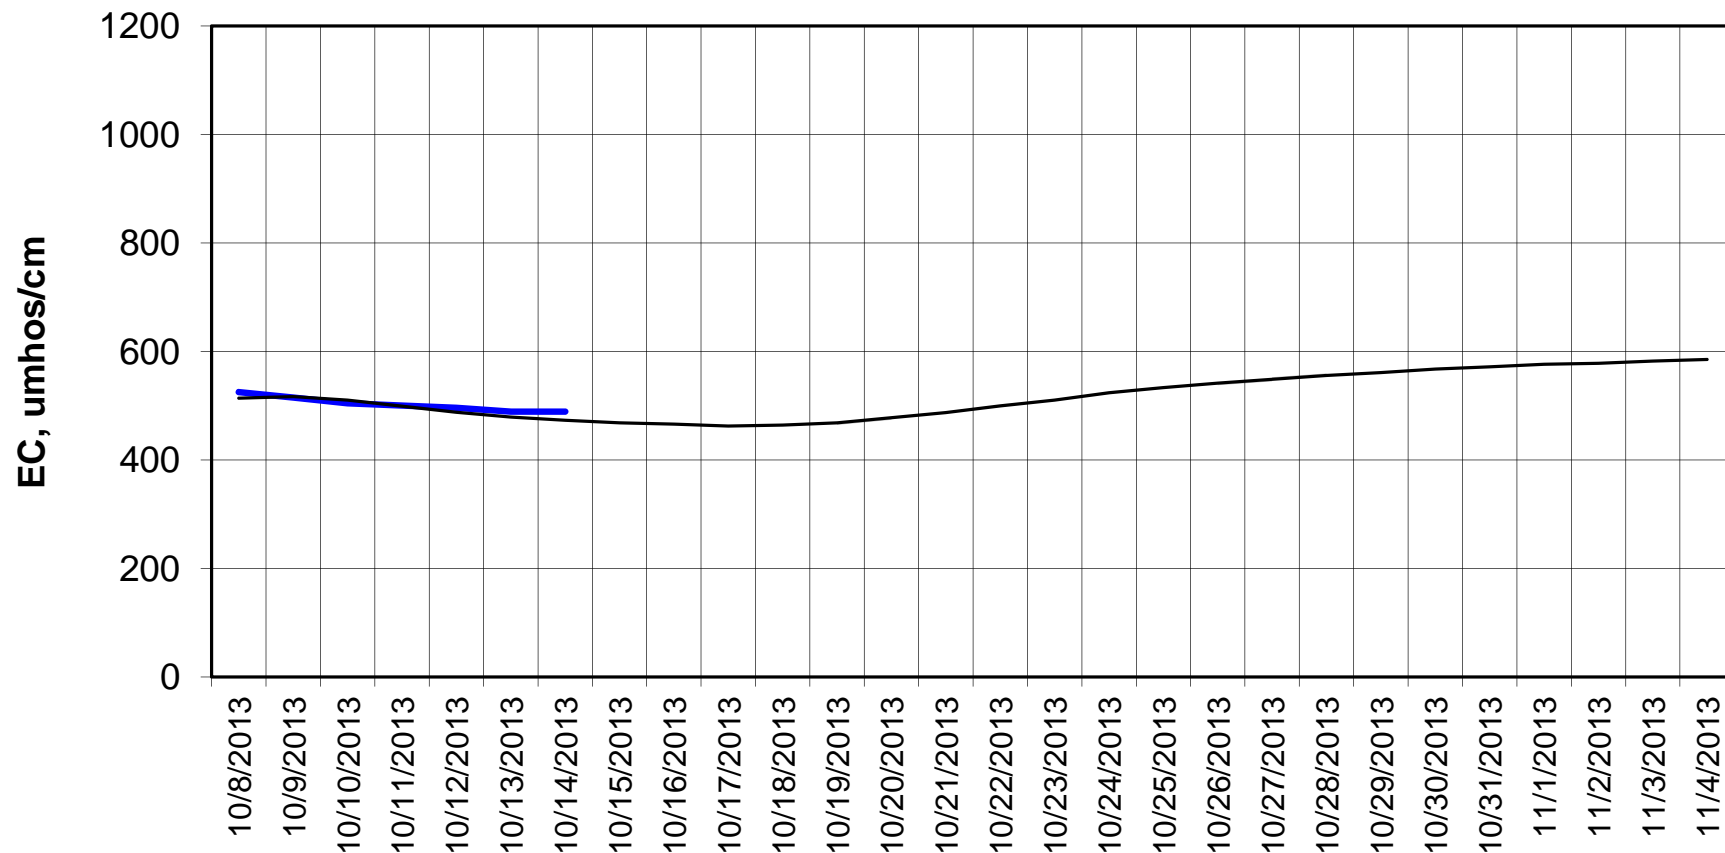

Forecasted Daily EC @ Holland Ct

Forecast Period 10/15/2013 thru 11/4/2013

Adjusted Forecasted Daily EC @ Old River near Middle River

— Hist EC — Base Run

Adjusted Forecasted Daily EC @ San Joaquin River at Brandt Bridge

Hist EC

Base Run

Adjusted Forecasted Daily EC @ Old River at Tracy Road

Forecast Period 10/15/2013 thru 11/4/2013

Forecasted Daily EC @ Jersey Point

Forecast Period 10/15/2013 thru 11/4/2013

Forecasted Daily EC @ Bethel

Forecast Period 10/15/2013 thru 11/4/2013