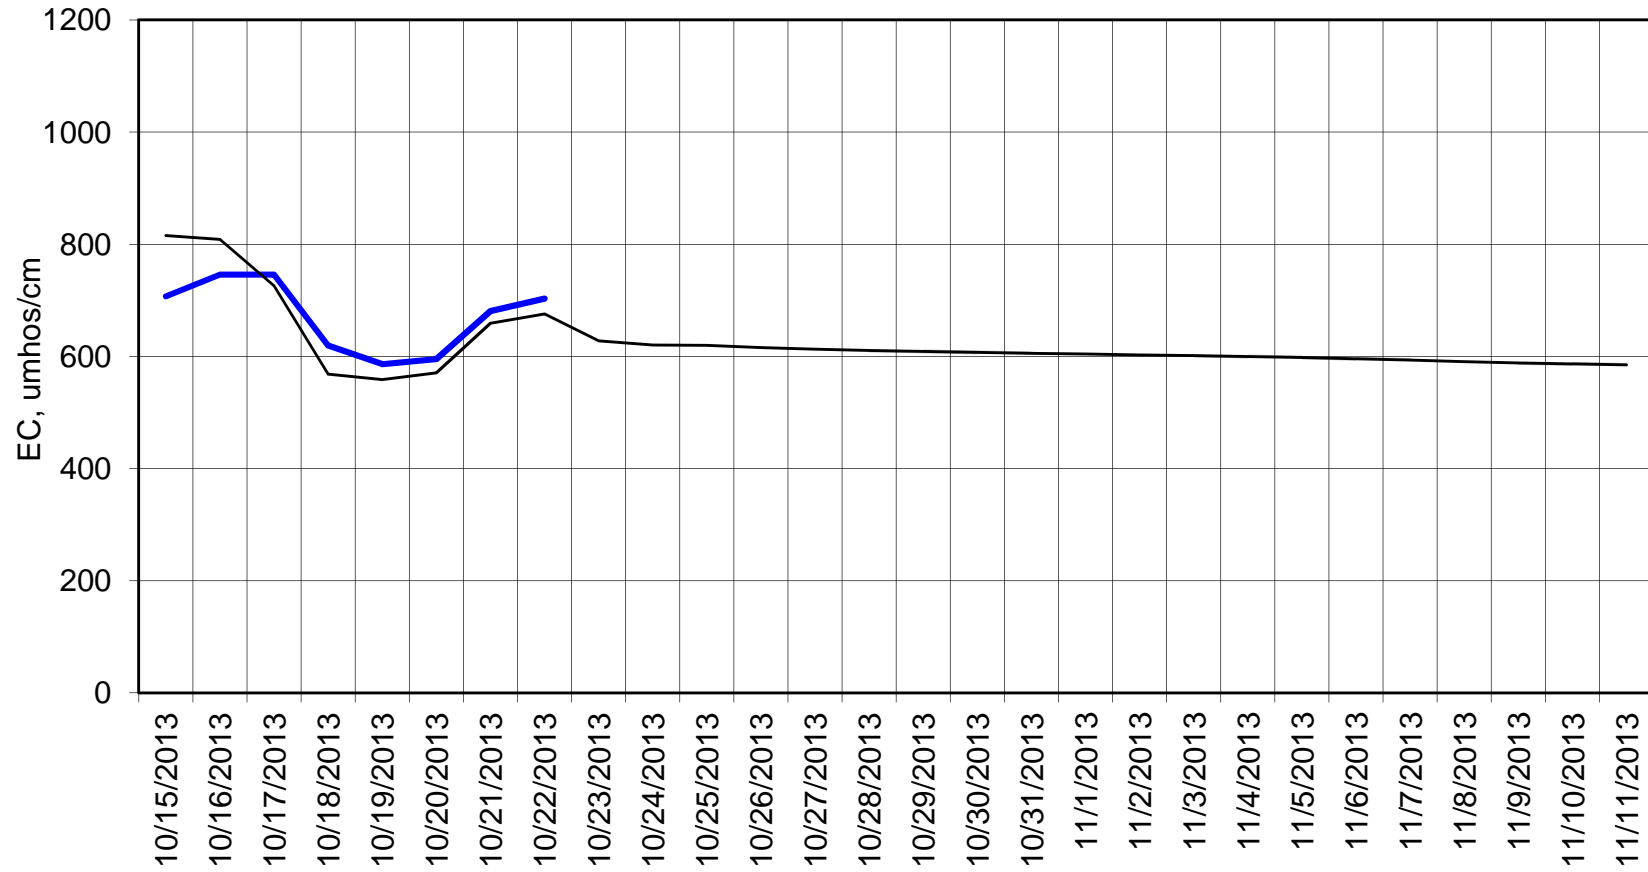

Forecasted Daily EC @ Holland Ct

Forecast Period 10/22/2013 thru 11/11/2013

Adjusted Forecasted Daily EC @ Old River near Middle River

— Hist EC — Base Run

Adjusted Forecasted Daily EC @ San Joaquin River at Brandt Bridge

Forecast Period 10/22/2013 thru 11/11/2013

Adjusted Forecasted Daily EC @ Old River at Tracy Road

Forecast Period 10/22/2013 thru 11/11/2013

Forecasted Daily EC @ Jersey Point

Forecast Period 10/22/2013 thru 11/11/2013

Forecasted Daily EC @ Bethel

Forecast Period 10/22/2013 thru 11/11/2013