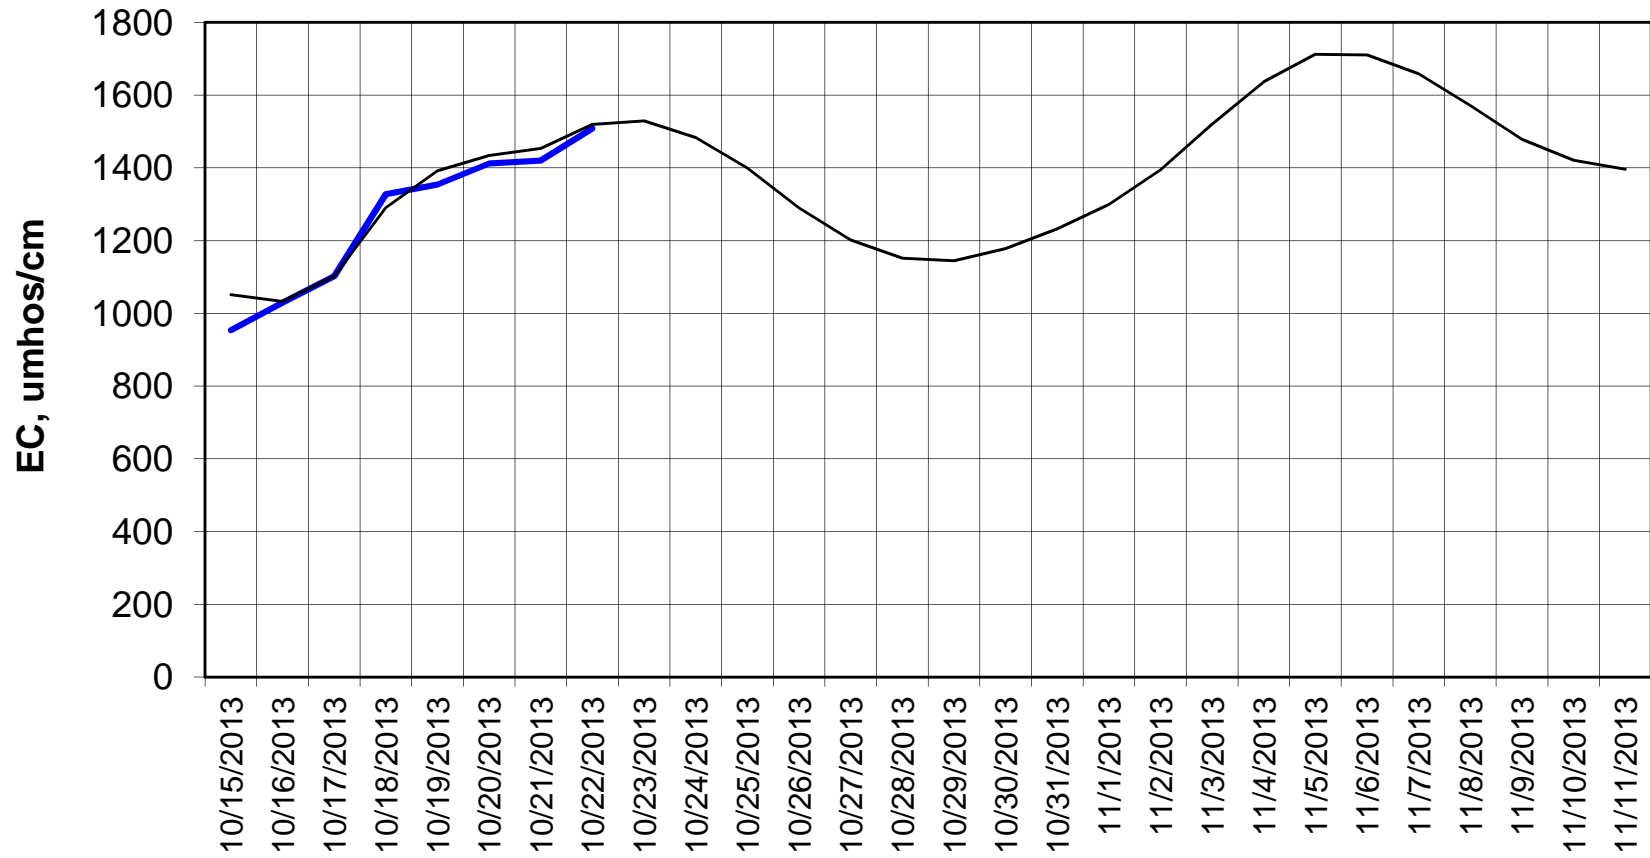

Forecast Period 10/22/2013 thru 11/11/2013

Adjusted Forecasted Daily EC @ Old River at Tracy Road

Forecast Period 10/22/2013 thru 11/11/2013

Forecasted Daily EC @ Jersey Point

Forecast Period 10/22/2013 thru 11/11/2013

Forecasted Daily EC @ Bethel

Forecast Period 10/22/2013 thru 11/11/2013