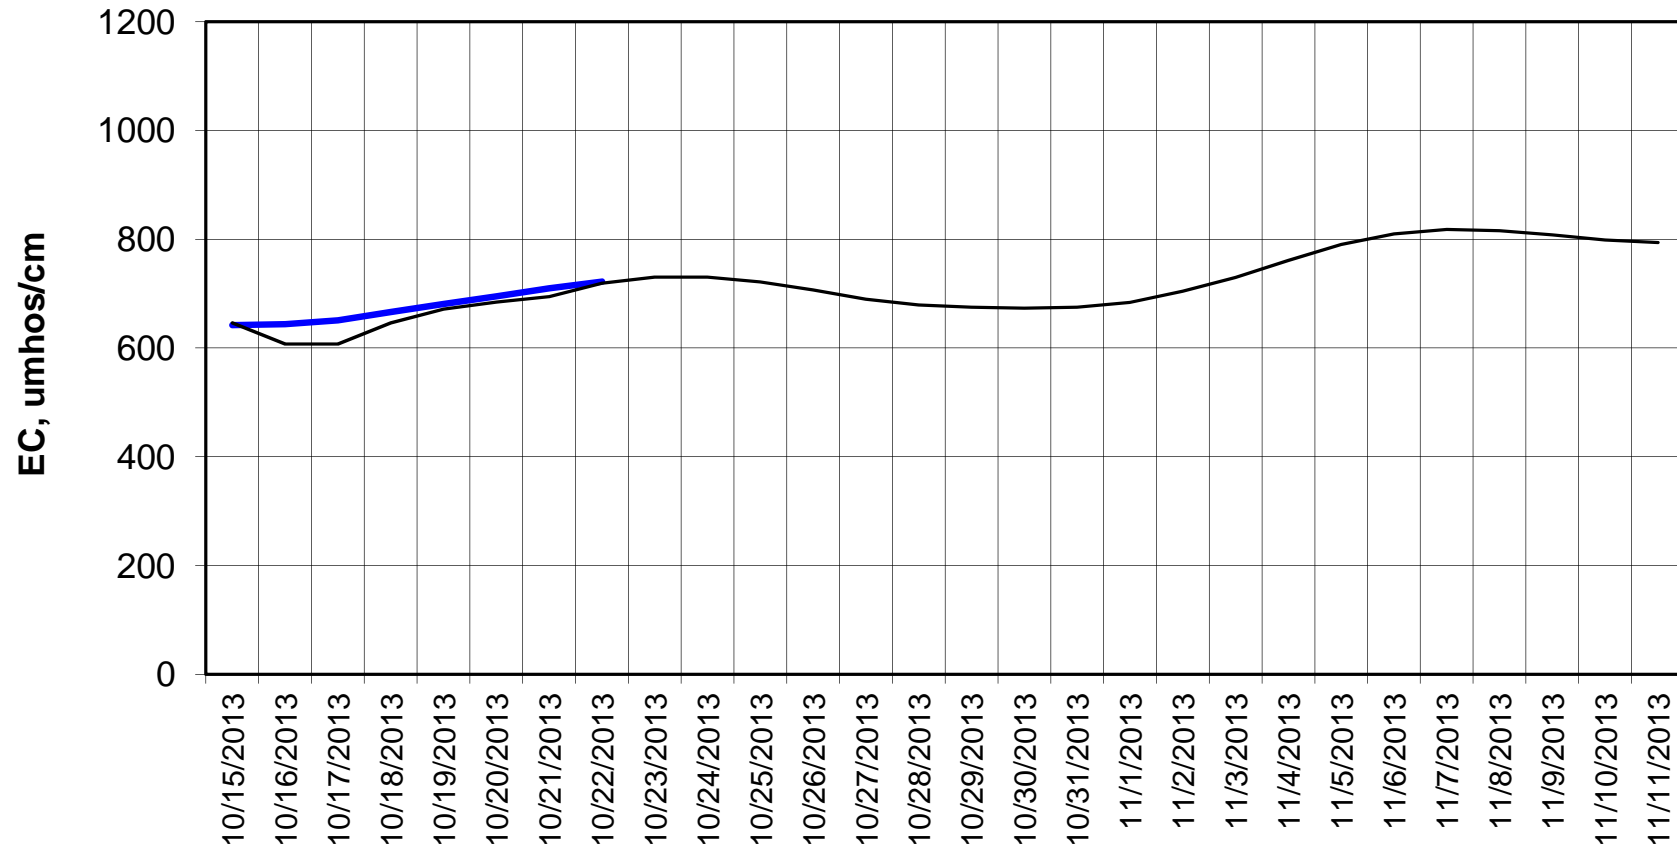

Forecast Period 10/22/2013 thru 11/11/2013

Adjusted Forecasted Daily EC @ Old River at Tracy Road

Forecast Period 10/22/2013 thru 11/11/2013

Forecasted Daily EC @ Jersey Point

Forecast Period 10/22/2013 thru 11/11/2013

Forecasted Daily EC @ Bethel

Forecast Period 10/22/2013 thru 11/11/2013