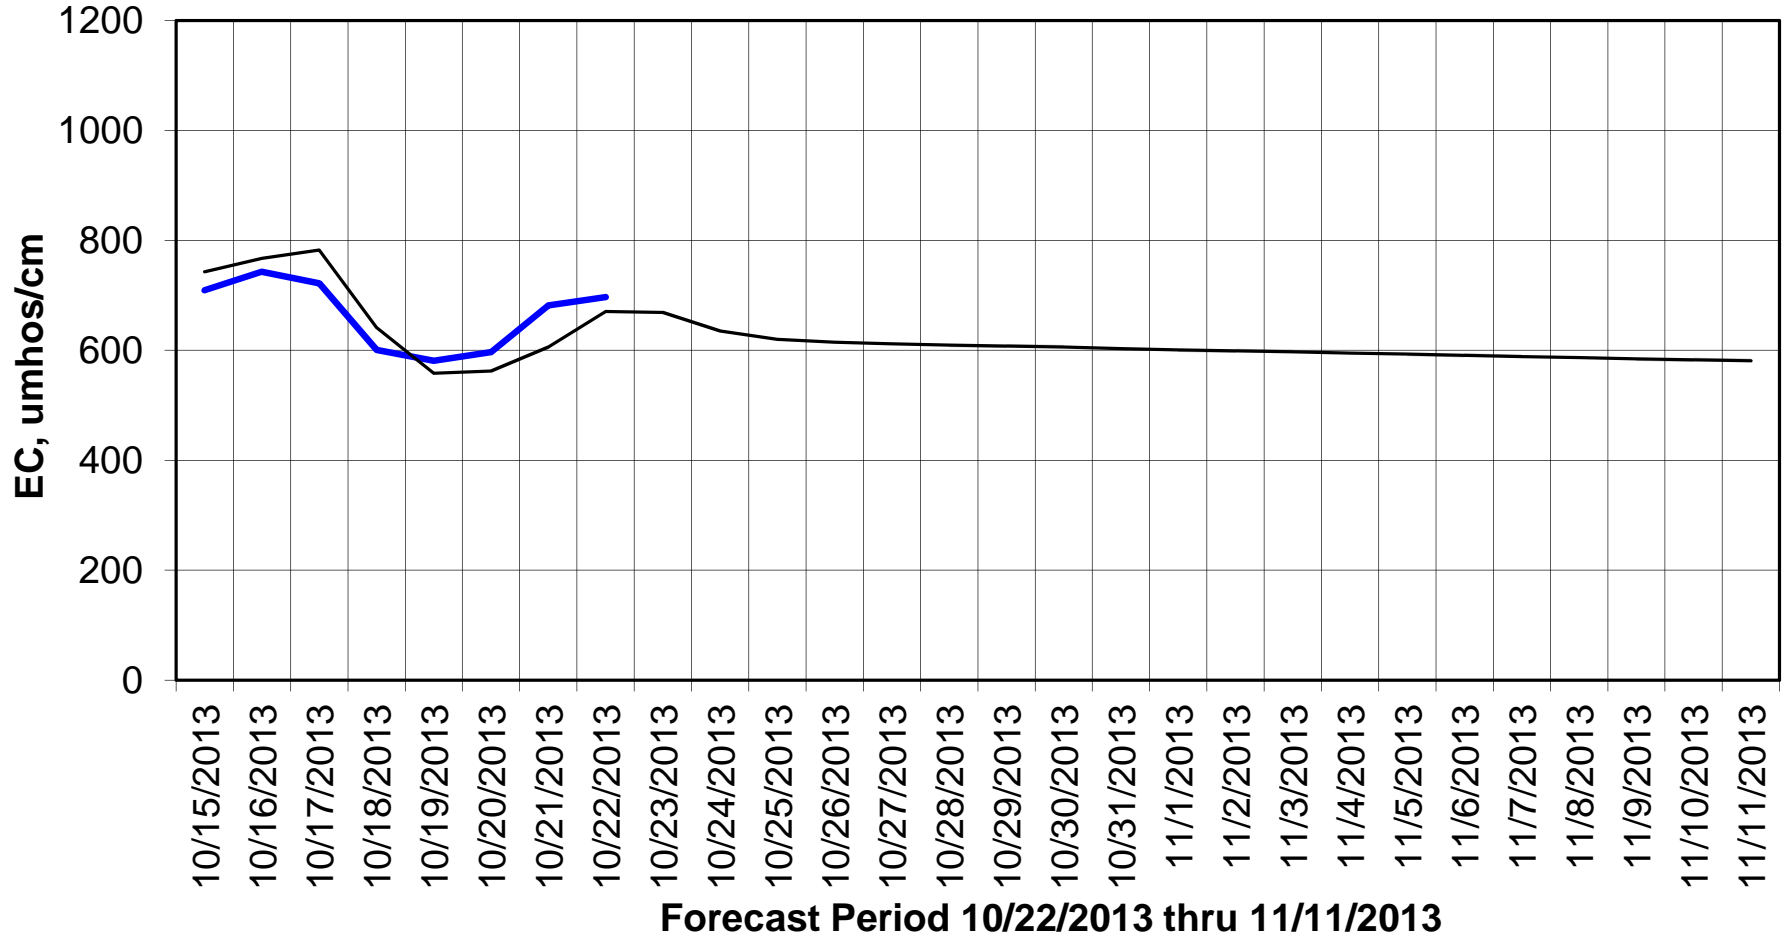

Forecasted Daily EC @ Holland Ct

Forecast Period 10/22/2013 thru 11/11/2013

Adjusted Forecasted Daily EC @ Old River near Middle River

— Hist EC — Base Run

Adjusted Forecasted Daily EC @ San Joaquin River at Brandt Bridge

Forecast Period 10/22/2013 thru 11/11/2013

Adjusted Forecasted Daily EC @ Old River at Tracy Road

Forecast Period 10/22/2013 thru 11/11/2013

Forecasted Daily EC @ Jersey Point

Forecast Period 10/22/2013 thru 11/11/2013