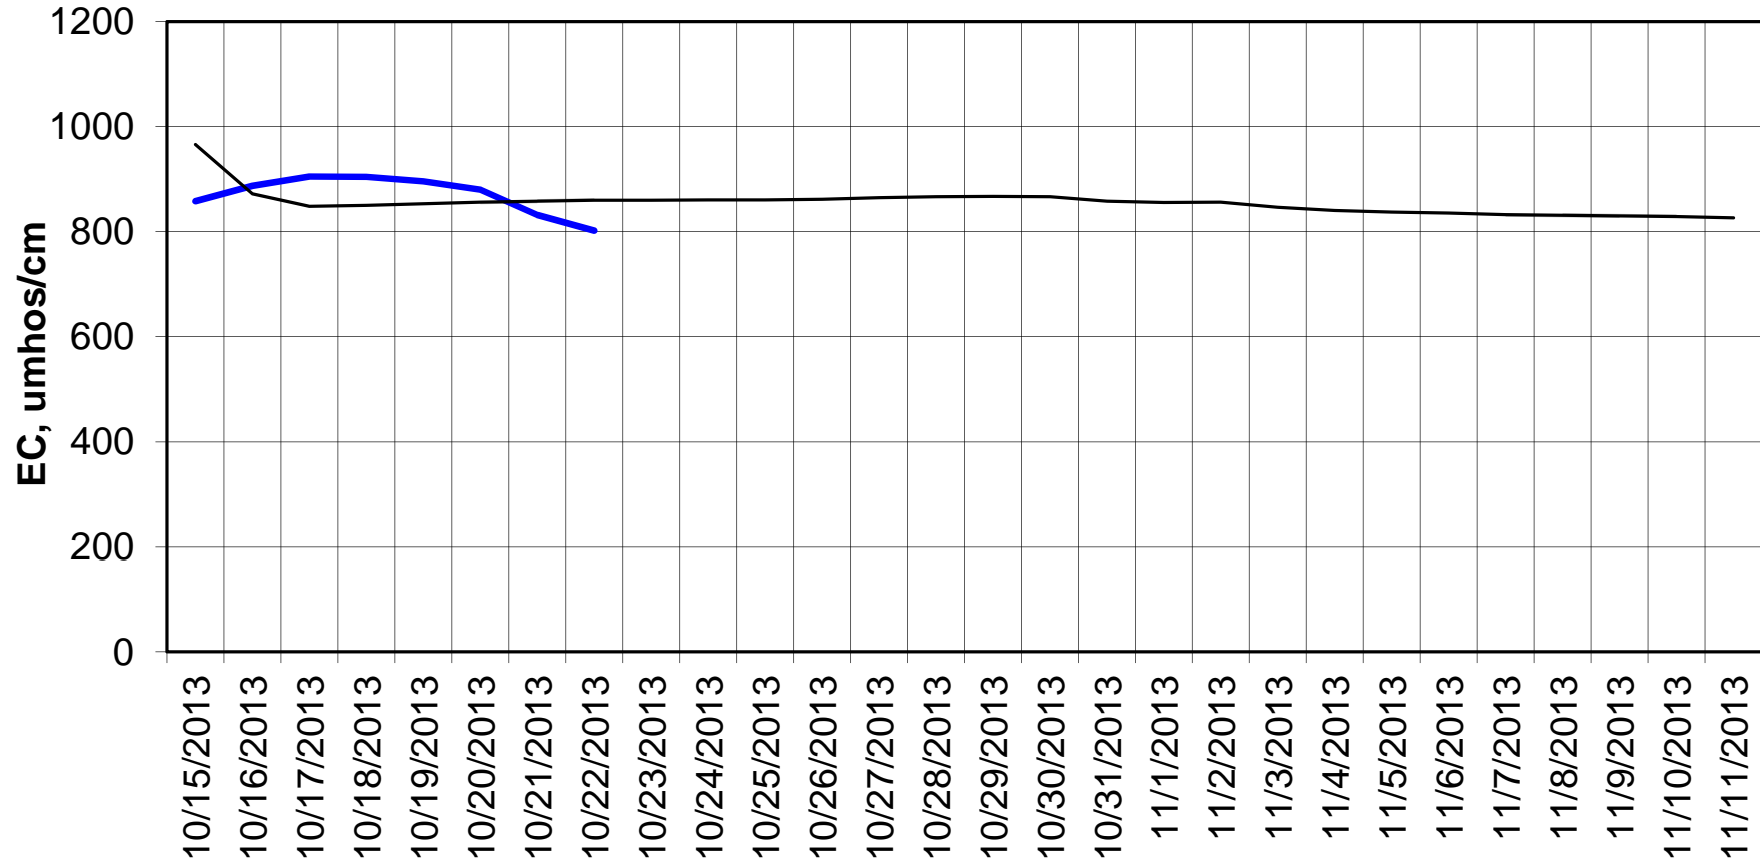

Forecasted Daily EC @ Holland Ct

Forecast Period 10/22/2013 thru 11/11/2013

Adjusted Forecasted Daily EC @ Old River near Middle River

— Hist EC — Base Run

Adjusted Forecasted Daily EC @ San Joaquin River at Brandt Bridge

Forecast Period 10/22/2013 thru 11/11/2013

Adjusted Forecasted Daily EC @ Old River at Tracy Road

Forecast Period 10/22/2013 thru 11/11/2013

Forecasted Daily EC @ Jersey Point

Forecast Period 10/22/2013 thru 11/11/2013

Forecasted Daily EC @ Bethel

Forecast Period 10/22/2013 thru 11/11/2013