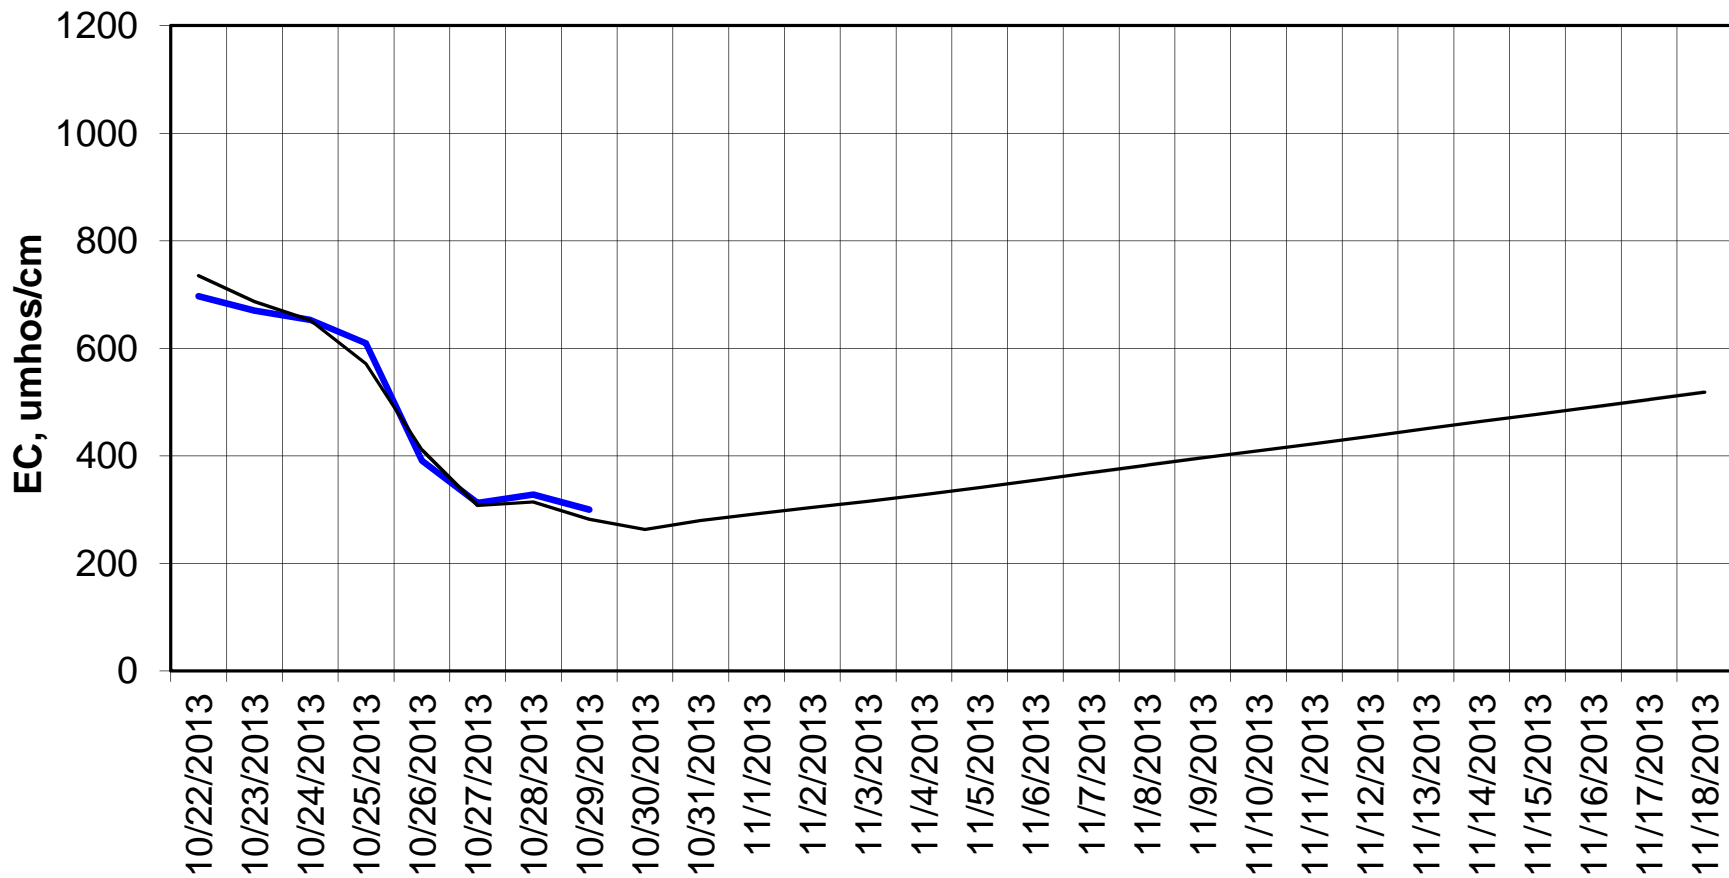

Forecasted Daily EC @ Holland Ct

Forecast Period 10/29/2013 thru 11/18/2013

Adjusted Forecasted Daily EC @ Old River near Middle River

Forecast Period 10/29/2013 thru 11/18/2013

Adjusted Forecasted Daily EC @ San Joaquin River at Brandt Bridge

Forecast Period 10/29/2013 thru 11/18/2013

Adjusted Forecasted Daily EC @ Old River at Tracy Road

Forecast Period 10/29/2013 thru 11/18/2013

Forecasted Daily EC @ Jersey Point

Forecast Period 10/29/2013 thru 11/18/2013