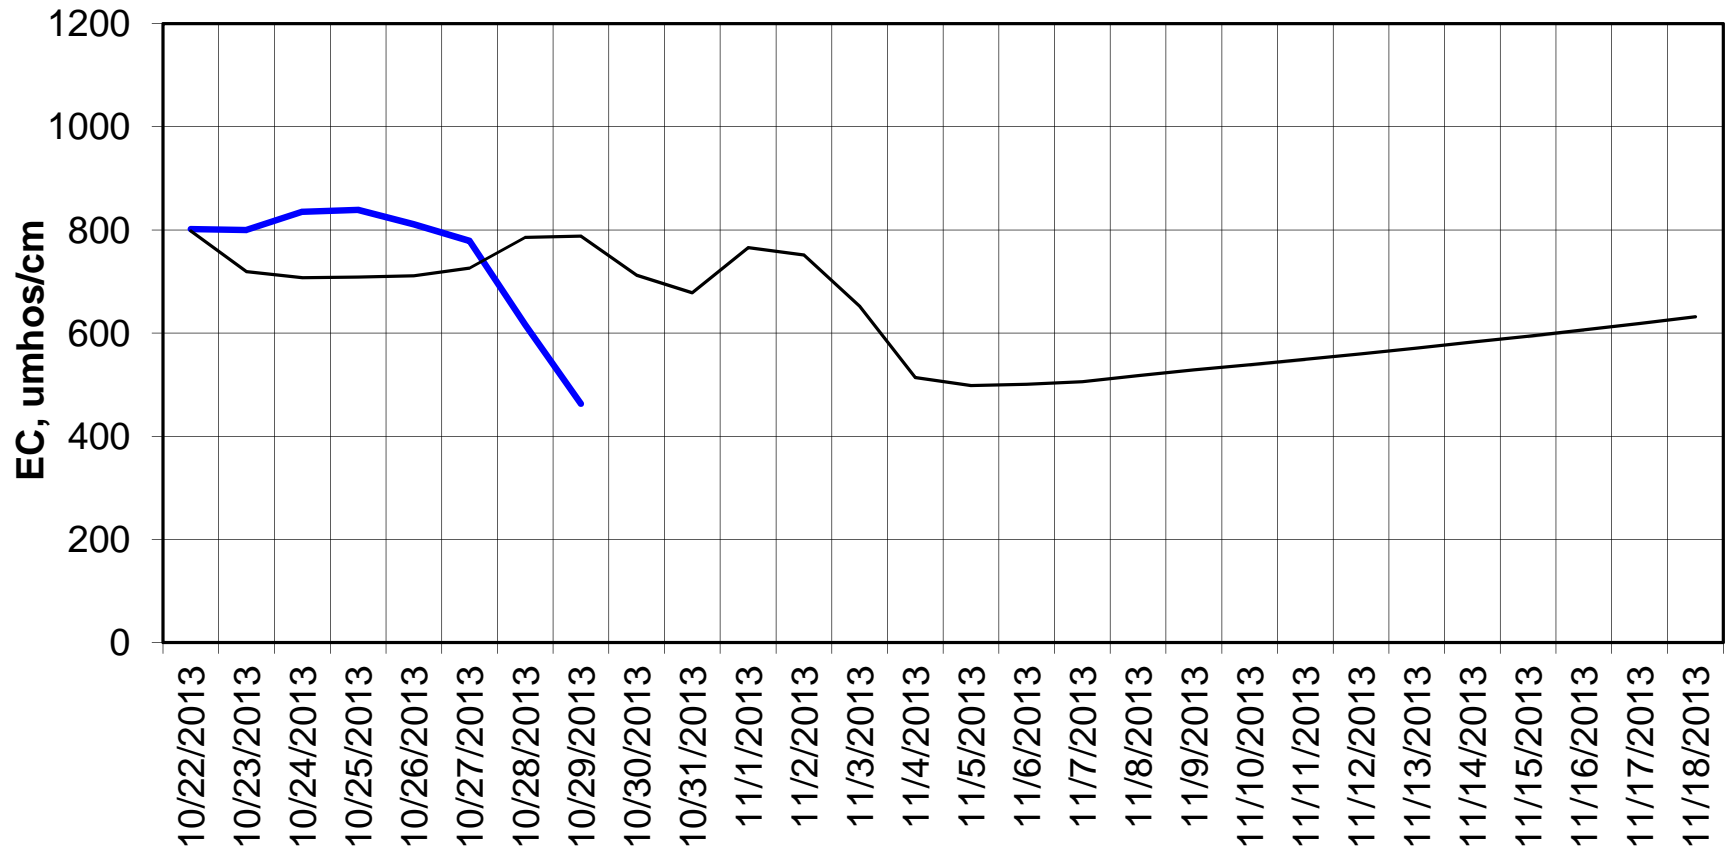

Forecasted Daily EC @ Holland Ct

Forecast Period 10/29/2013 thru 11/18/2013

Adjusted Forecasted Daily EC @ Old River near Middle River

Forecast Period 10/29/2013 thru 11/18/2013

Adjusted Forecasted Daily EC @ San Joaquin River at Brandt Bridge

Forecast Period 10/29/2013 thru 11/18/2013

Adjusted Forecasted Daily EC @ Old River at Tracy Road

Forecast Period 10/29/2013 thru 11/18/2013

Forecasted Daily EC @ Jersey Point

Forecast Period 10/29/2013 thru 11/18/2013

Forecasted Daily EC @ Bethel

Forecast Period 10/29/2013 thru 11/18/2013