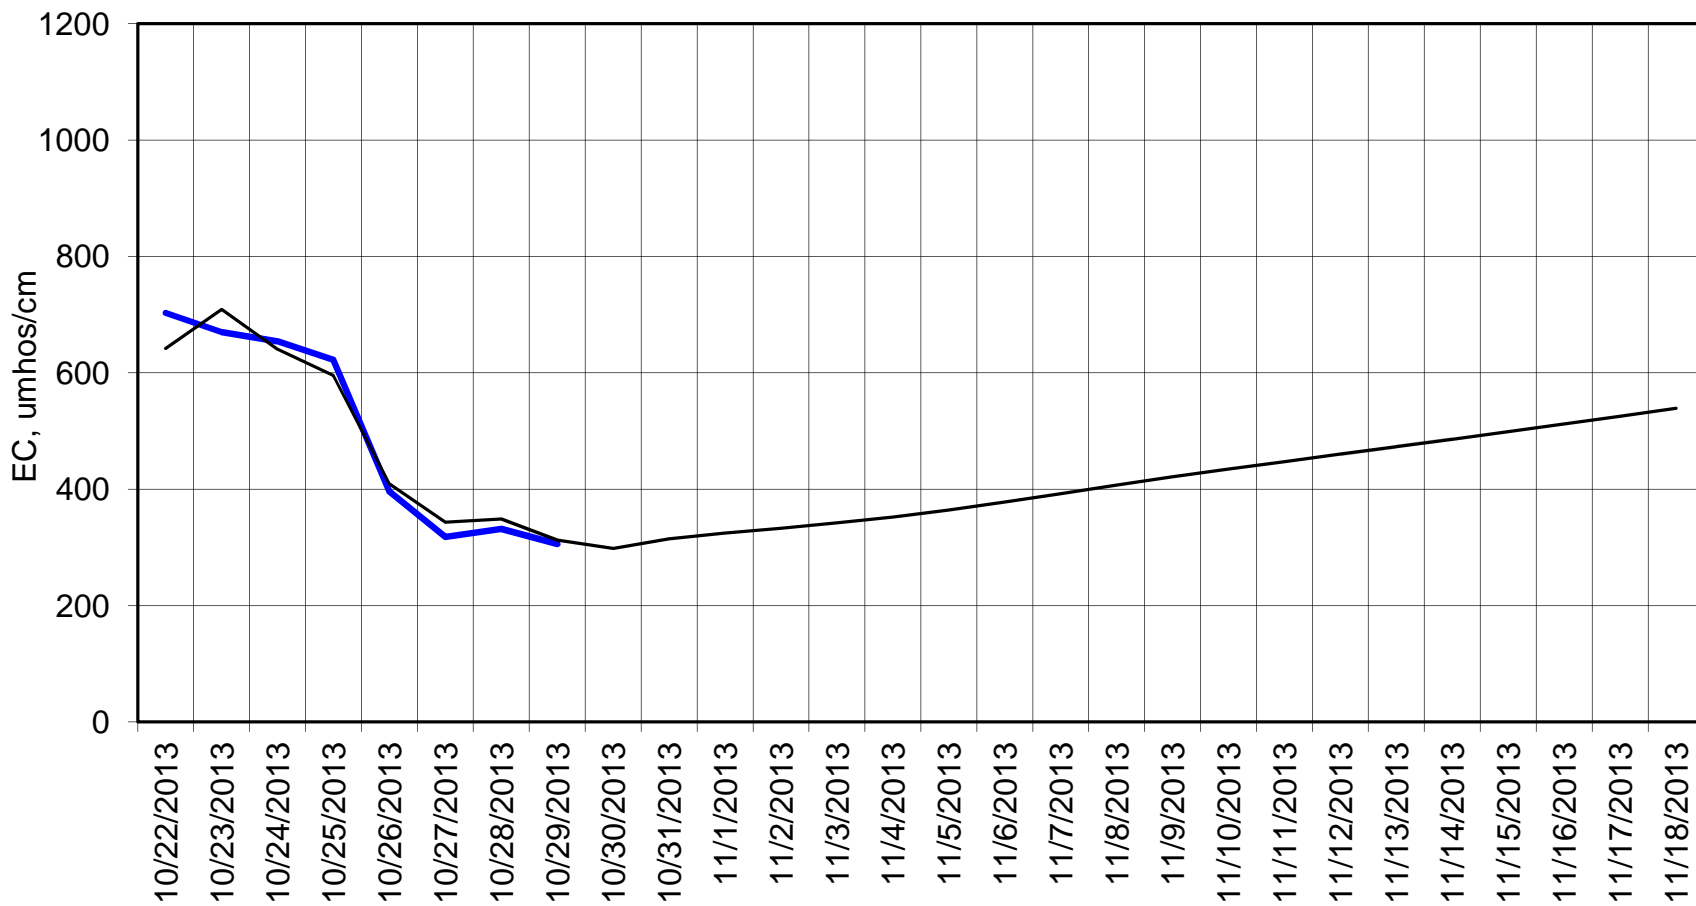

Forecasted Daily EC @ Holland Ct

Forecast Period 10/29/2013 thru 11/18/2013

Adjusted Forecasted Daily EC @ Old River near Middle River

Forecast Period 10/29/2013 thru 11/18/2013

Adjusted Forecasted Daily EC @ San Joaquin River at Brandt Bridge

Forecast Period 10/29/2013 thru 11/18/2013

Adjusted Forecasted Daily EC @ Old River at Tracy Road

Forecast Period 10/29/2013 thru 11/18/2013

Forecasted Daily EC @ Jersey Point

Forecast Period 10/29/2013 thru 11/18/2013

Forecasted Daily EC @ Bethel

Forecast Period 10/29/2013 thru 11/18/2013