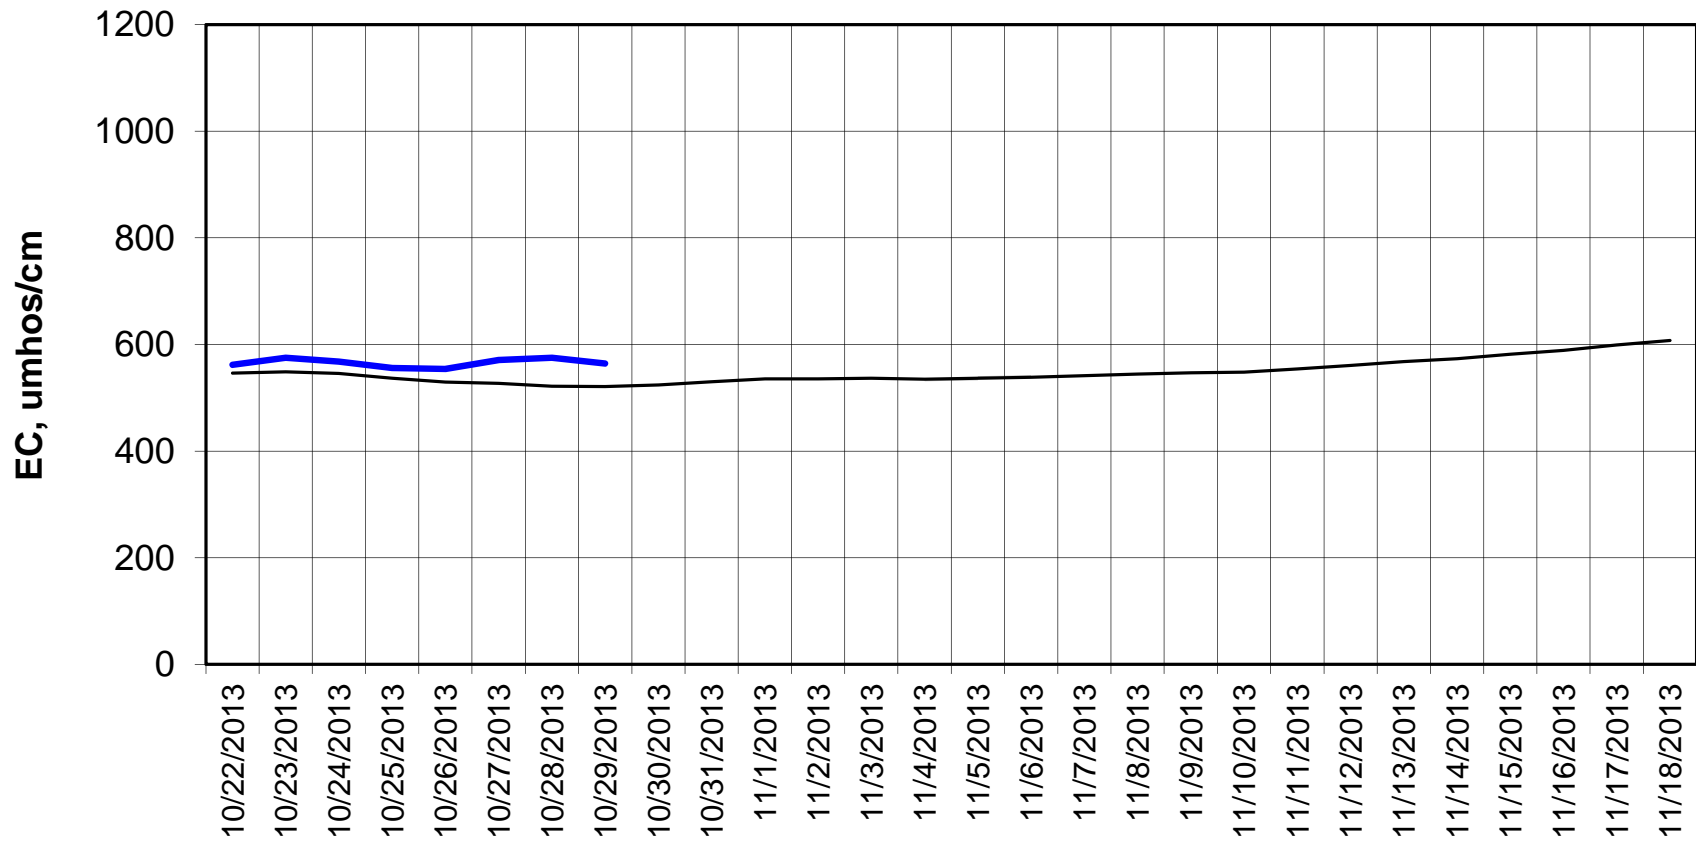

Forecasted Daily EC @ Holland Ct

Forecast Period 10/29/2013 thru 11/18/2013

Adjusted Forecasted Daily EC @ Old River near Middle River

Forecast Period 10/29/2013 thru 11/18/2013

Adjusted Forecasted Daily EC @ San Joaquin River at Brandt Bridge

Forecast Period 10/29/2013 thru 11/18/2013

Adjusted Forecasted Daily EC @ Old River at Tracy Road

Forecast Period 10/29/2013 thru 11/18/2013

Forecasted Daily EC @ Jersey Point

Forecast Period 10/29/2013 thru 11/18/2013

Forecasted Daily EC @ Bethel

Forecast Period 10/29/2013 thru 11/18/2013