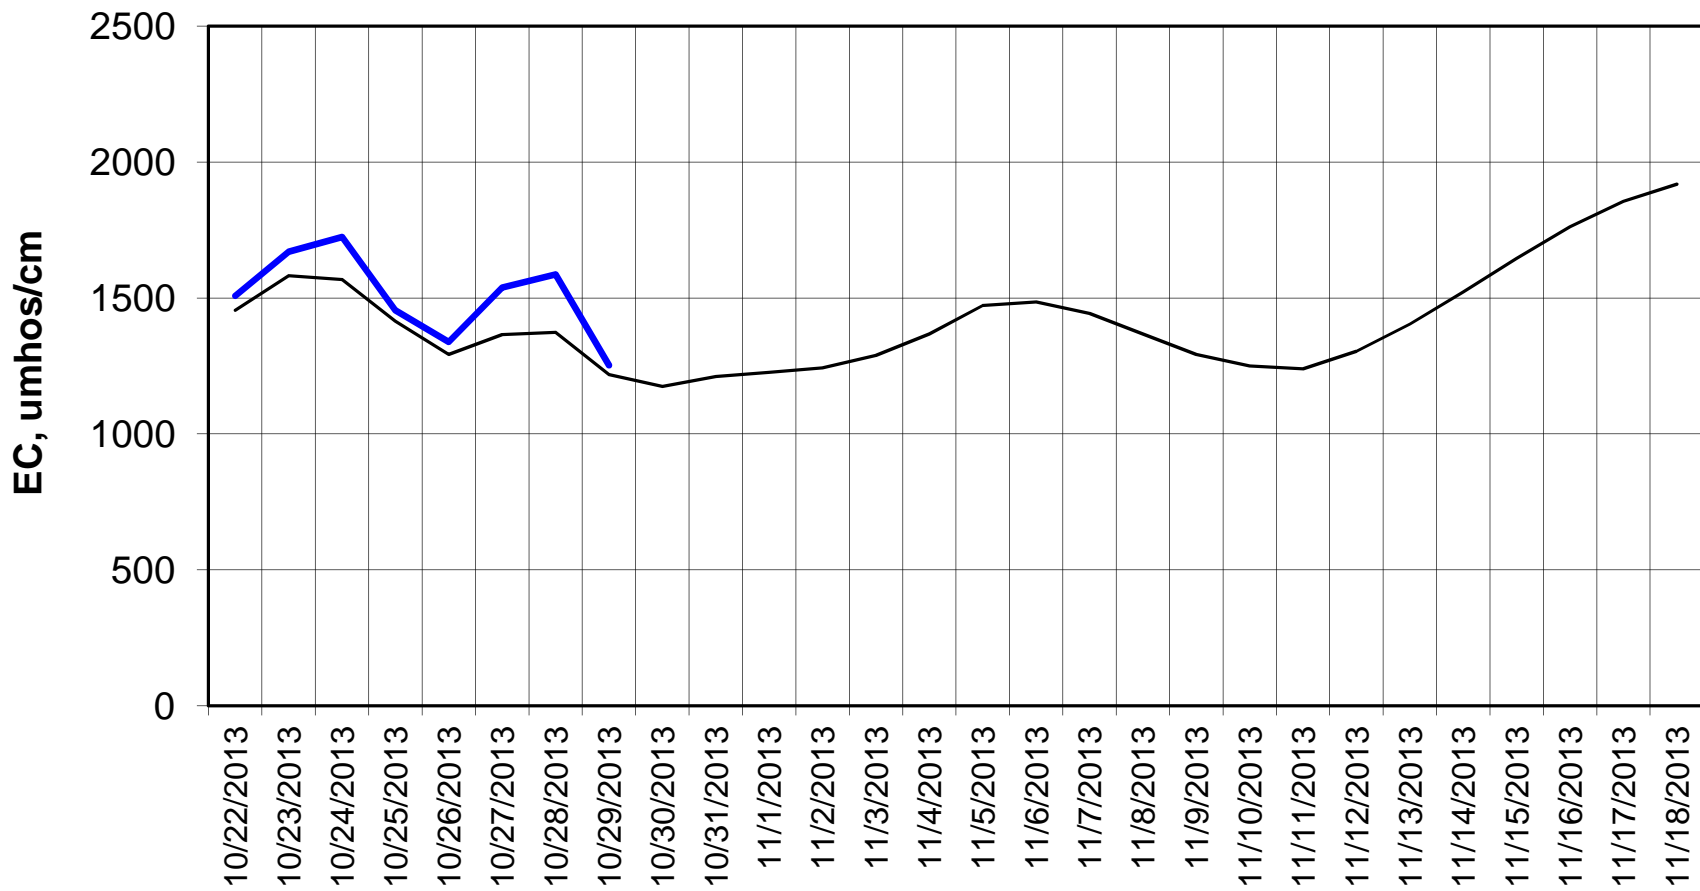

Forecast Period 10/29/2013 thru 11/18/2013

Adjusted Forecasted Daily EC @ Old River at Tracy Road

Forecast Period 10/29/2013 thru 11/18/2013

Forecasted Daily EC @ Jersey Point

Forecast Period 10/29/2013 thru 11/18/2013

Forecasted Daily EC @ Bethel

Forecast Period 10/29/2013 thru 11/18/2013