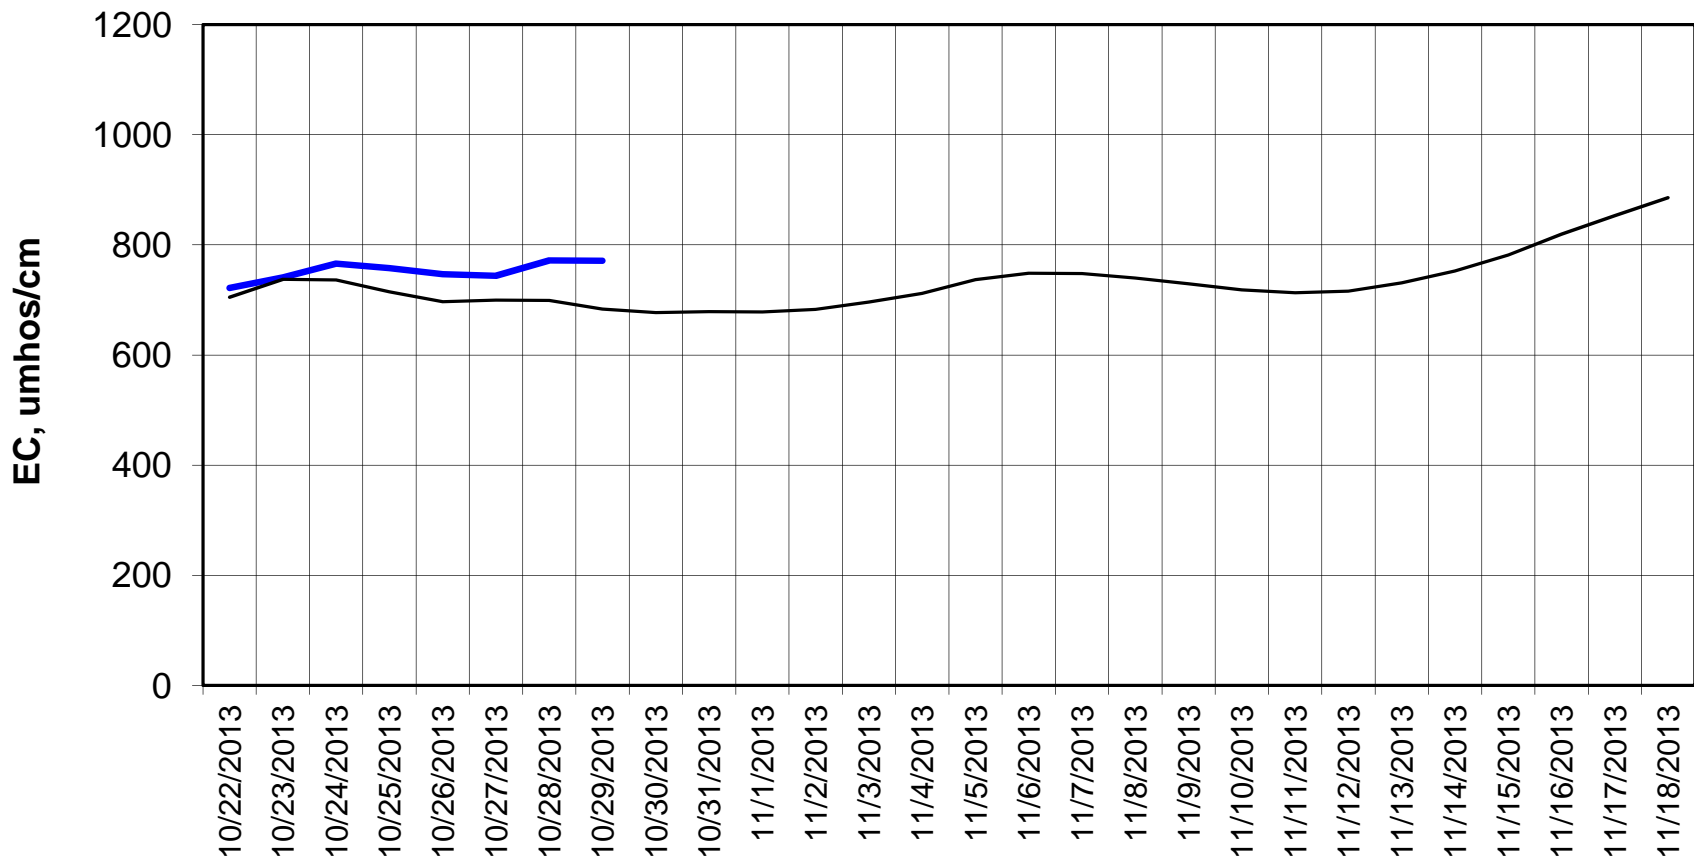

Forecast Period 10/29/2013 thru 11/18/2013

Adjusted Forecasted Daily EC @ Old River at Tracy Road

Forecast Period 10/29/2013 thru 11/18/2013

Forecasted Daily EC @ Jersey Point

Forecast Period 10/29/2013 thru 11/18/2013

Forecasted Daily EC @ Bethel

Forecast Period 10/29/2013 thru 11/18/2013