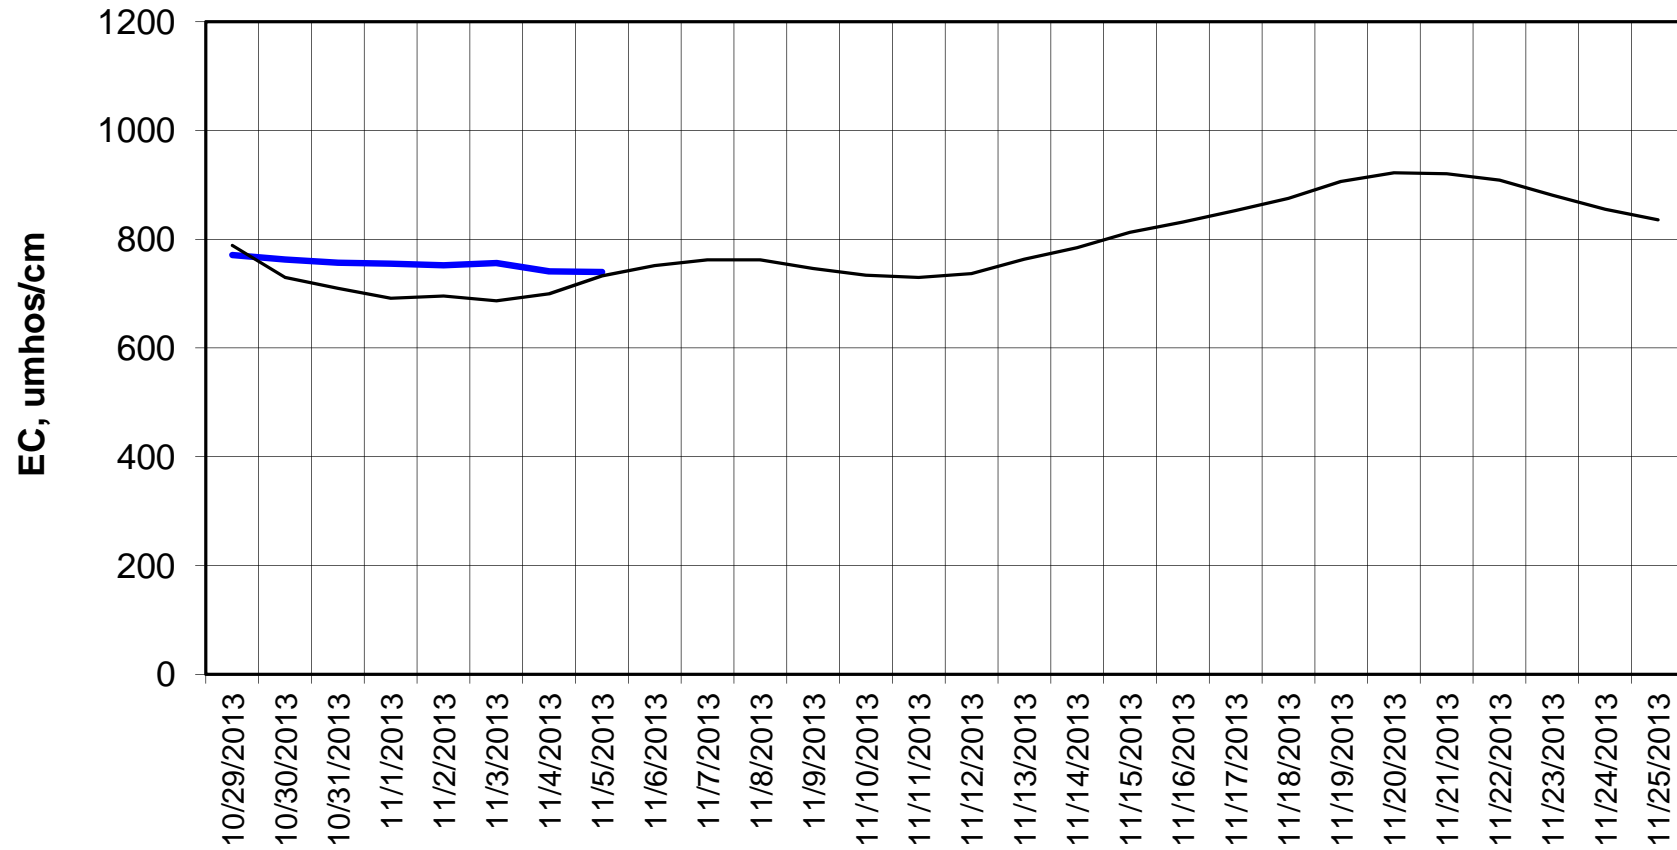

Forecasted Daily EC @ Bethel

Forecast Period 11/5/2013 thru 11/25/2013