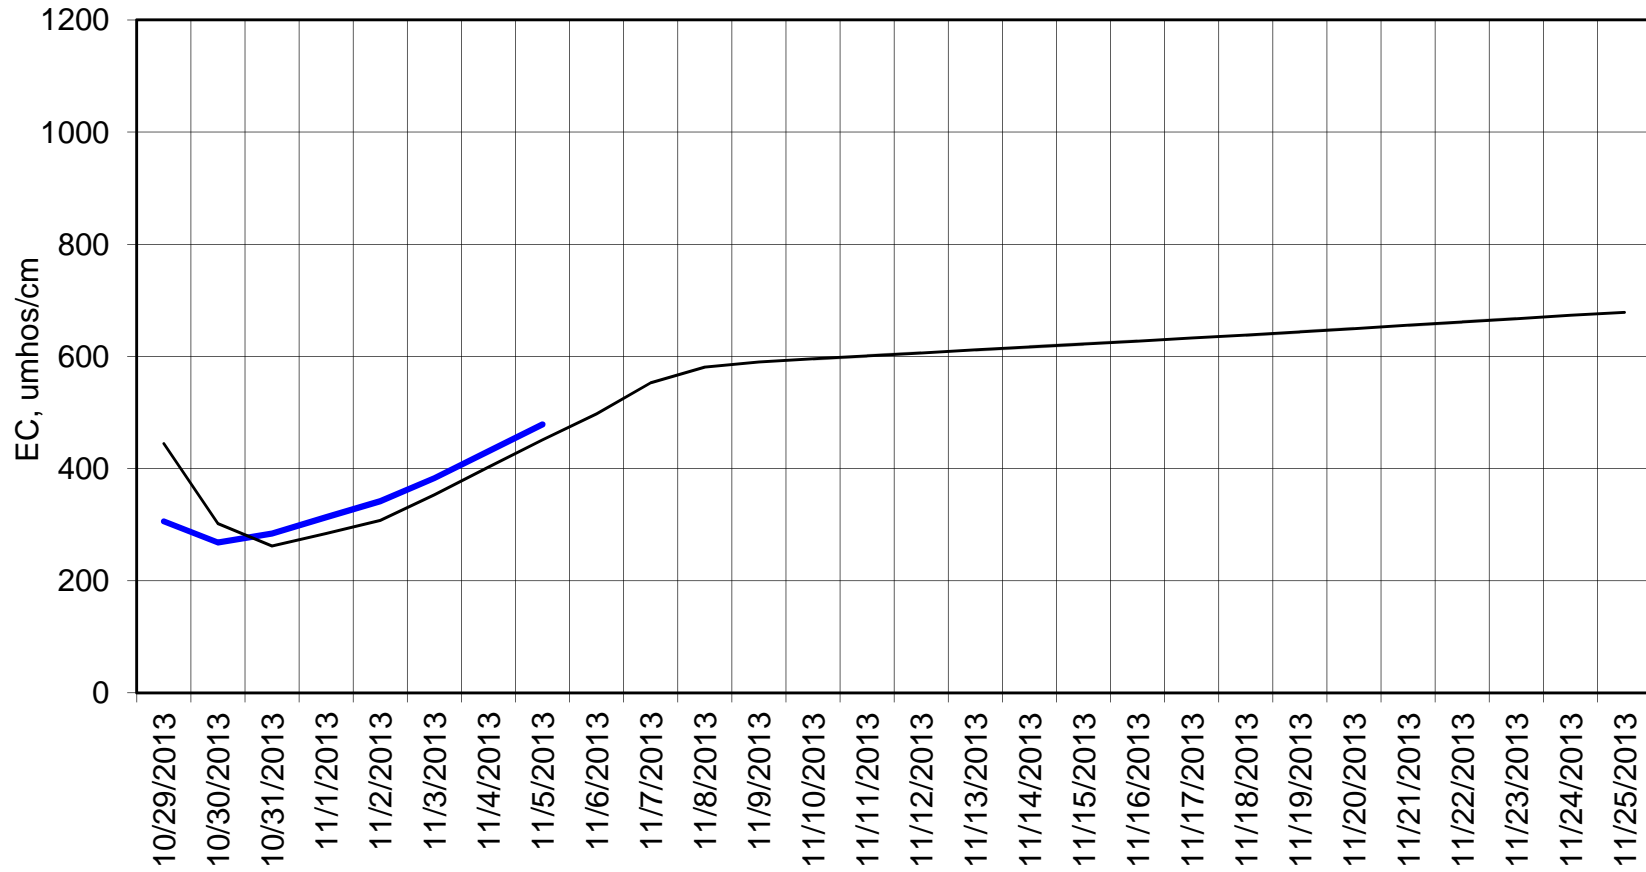

### Forecasted Daily EC @ Holland Ct

Forecast Period 11/5/2013 thru 11/25/2013

### Adjusted Forecasted Daily EC @ Old River near Middle River

— Hist EC      — Base Run

### Adjusted Forecasted Daily EC @ San Joaquin River at Brandt Bridge

Forecast Period 11/5/2013 thru 11/25/2013

### Adjusted Forecasted Daily EC @ Old River at Tracy Road

Forecast Period 11/5/2013 thru 11/25/2013