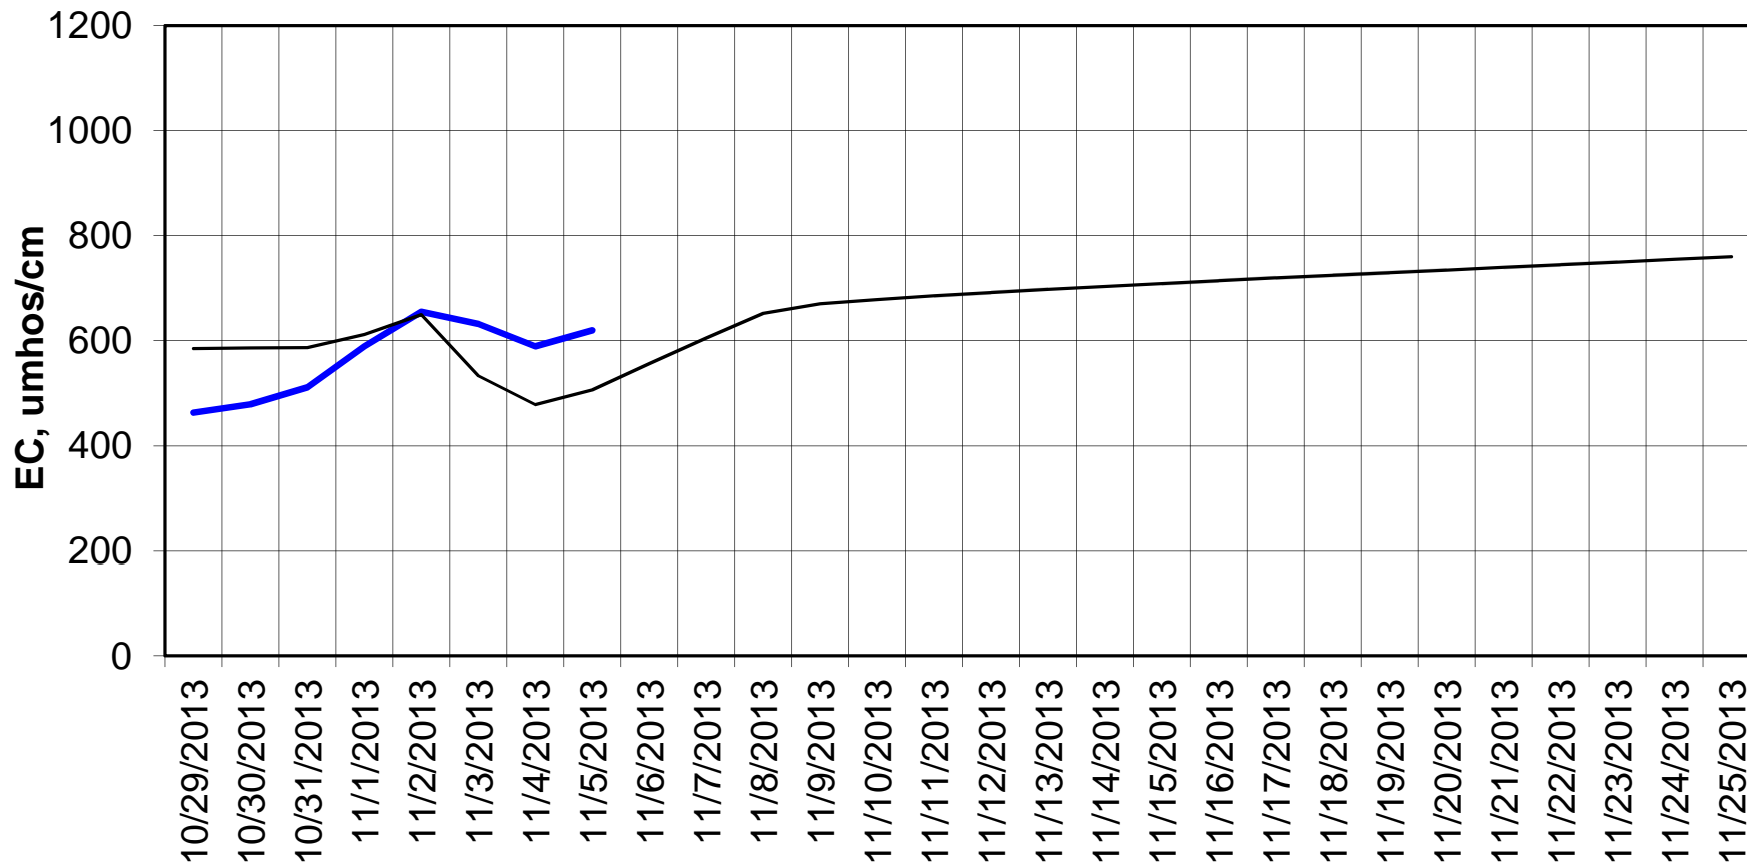

### Adjusted Forecasted Daily EC @ Old River near Middle River

— Hist EC      — Base Run

### Adjusted Forecasted Daily EC @ San Joaquin River at Brandt Bridge

Forecast Period 11/5/2013 thru 11/25/2013

### Adjusted Forecasted Daily EC @ Old River at Tracy Road

Forecast Period 11/5/2013 thru 11/25/2013