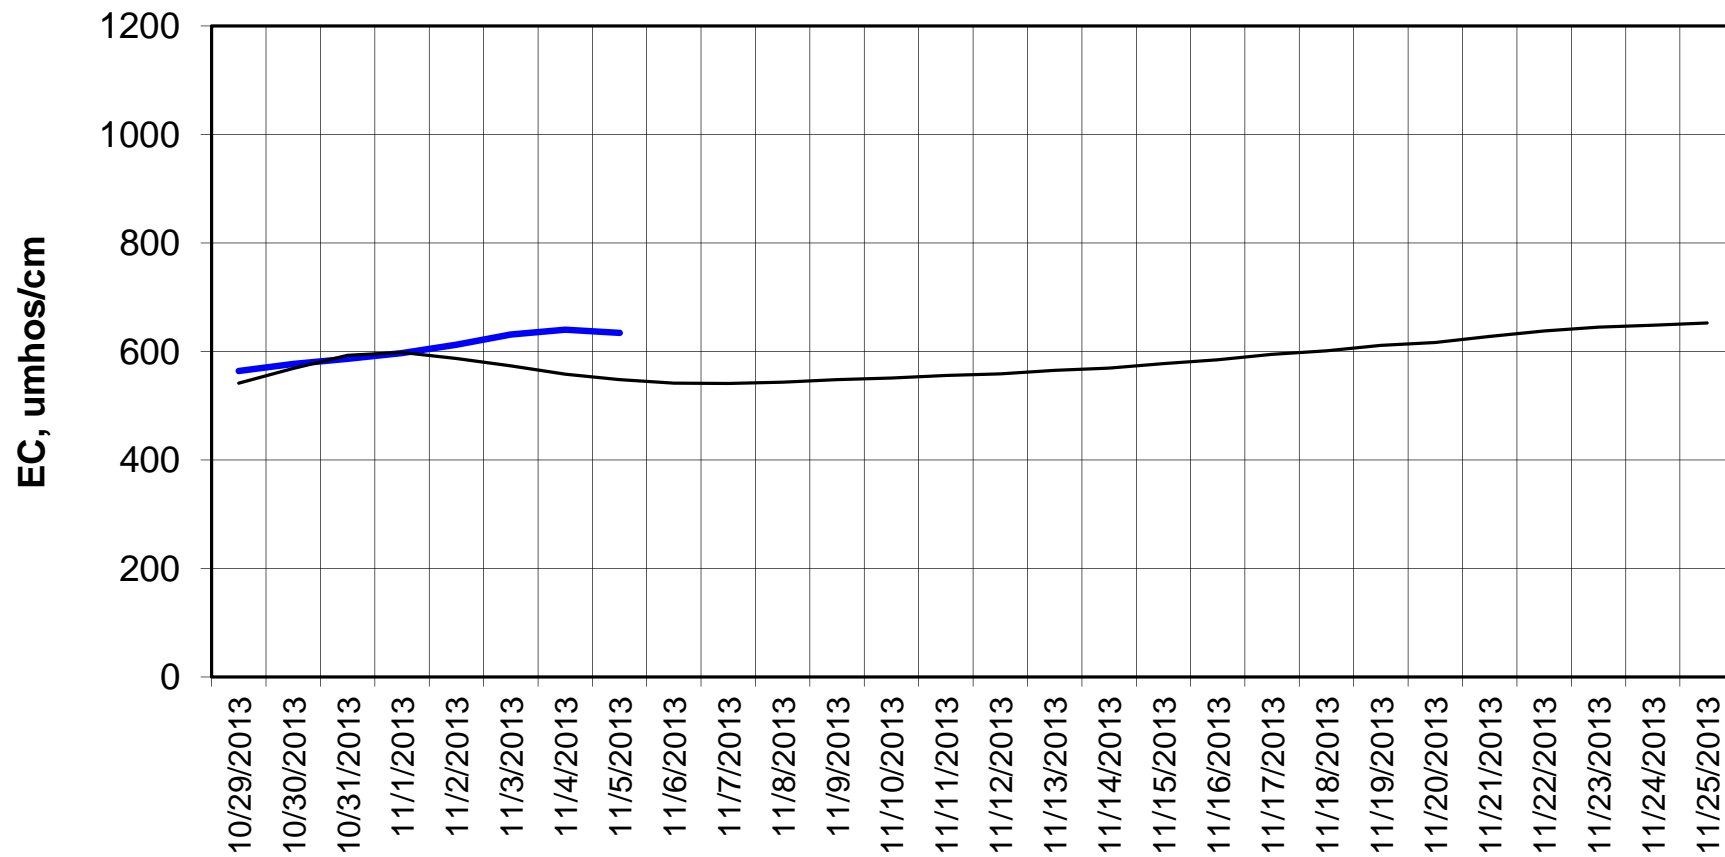

### Forecasted Daily EC @ Holland Ct

Forecast Period 11/5/2013 thru 11/25/2013

### Adjusted Forecasted Daily EC @ Old River near Middle River

— Hist EC      — Base Run

### Adjusted Forecasted Daily EC @ San Joaquin River at Brandt Bridge

Forecast Period 11/5/2013 thru 11/25/2013

### Adjusted Forecasted Daily EC @ Old River at Tracy Road

Forecast Period 11/5/2013 thru 11/25/2013