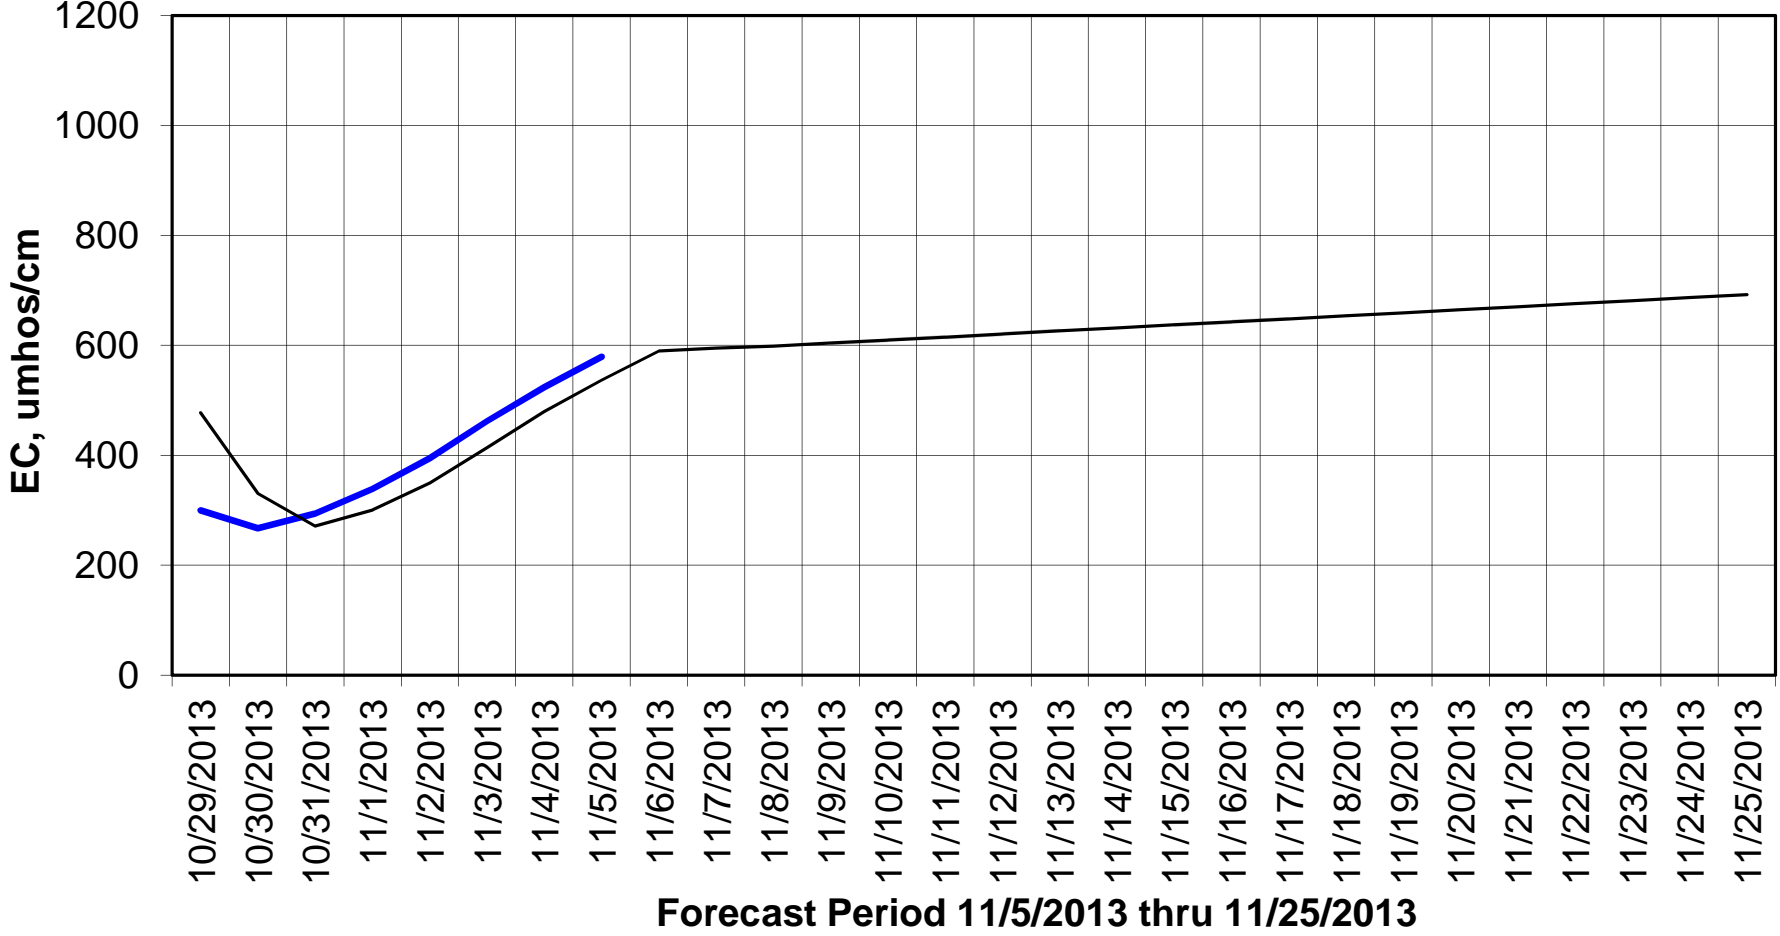

### Forecasted Daily EC @ Holland Ct

Forecast Period 11/5/2013 thru 11/25/2013

### Adjusted Forecasted Daily EC @ Old River near Middle River

— Hist EC      — Base Run