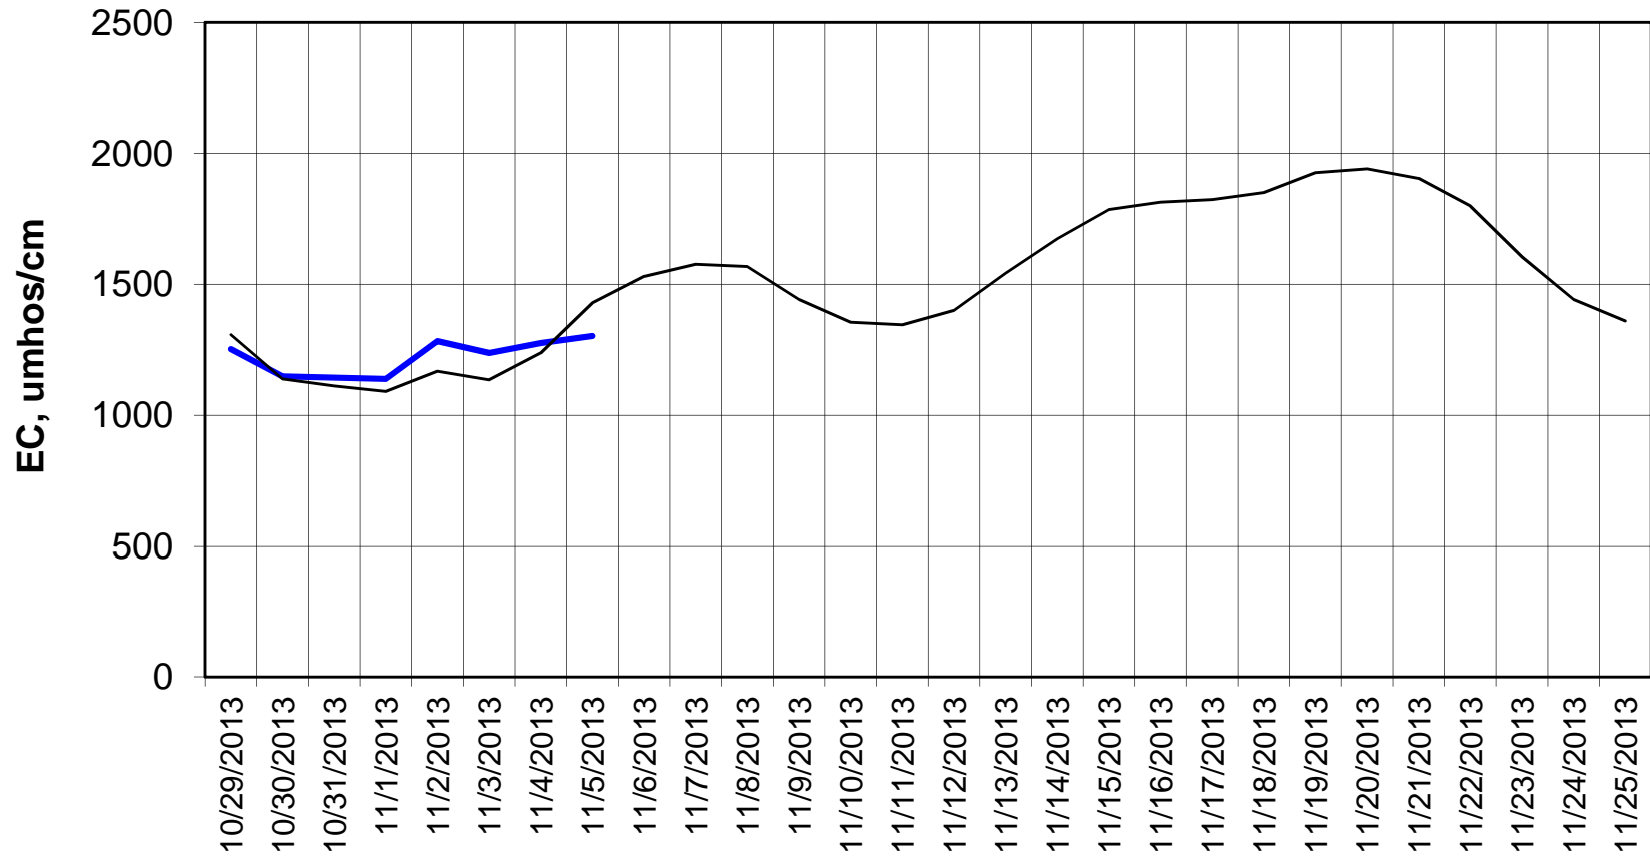

### Adjusted Forecasted Daily EC @ Old River near Middle River

— Hist EC      — Base Run

### Adjusted Forecasted Daily EC @ San Joaquin River at Brandt Bridge

Forecast Period 11/5/2013 thru 11/25/2013

### Adjusted Forecasted Daily EC @ Old River at Tracy Road

Forecast Period 11/5/2013 thru 11/25/2013

### Forecasted Daily EC @ Jersey Point

Forecast Period 11/5/2013 thru 11/25/2013