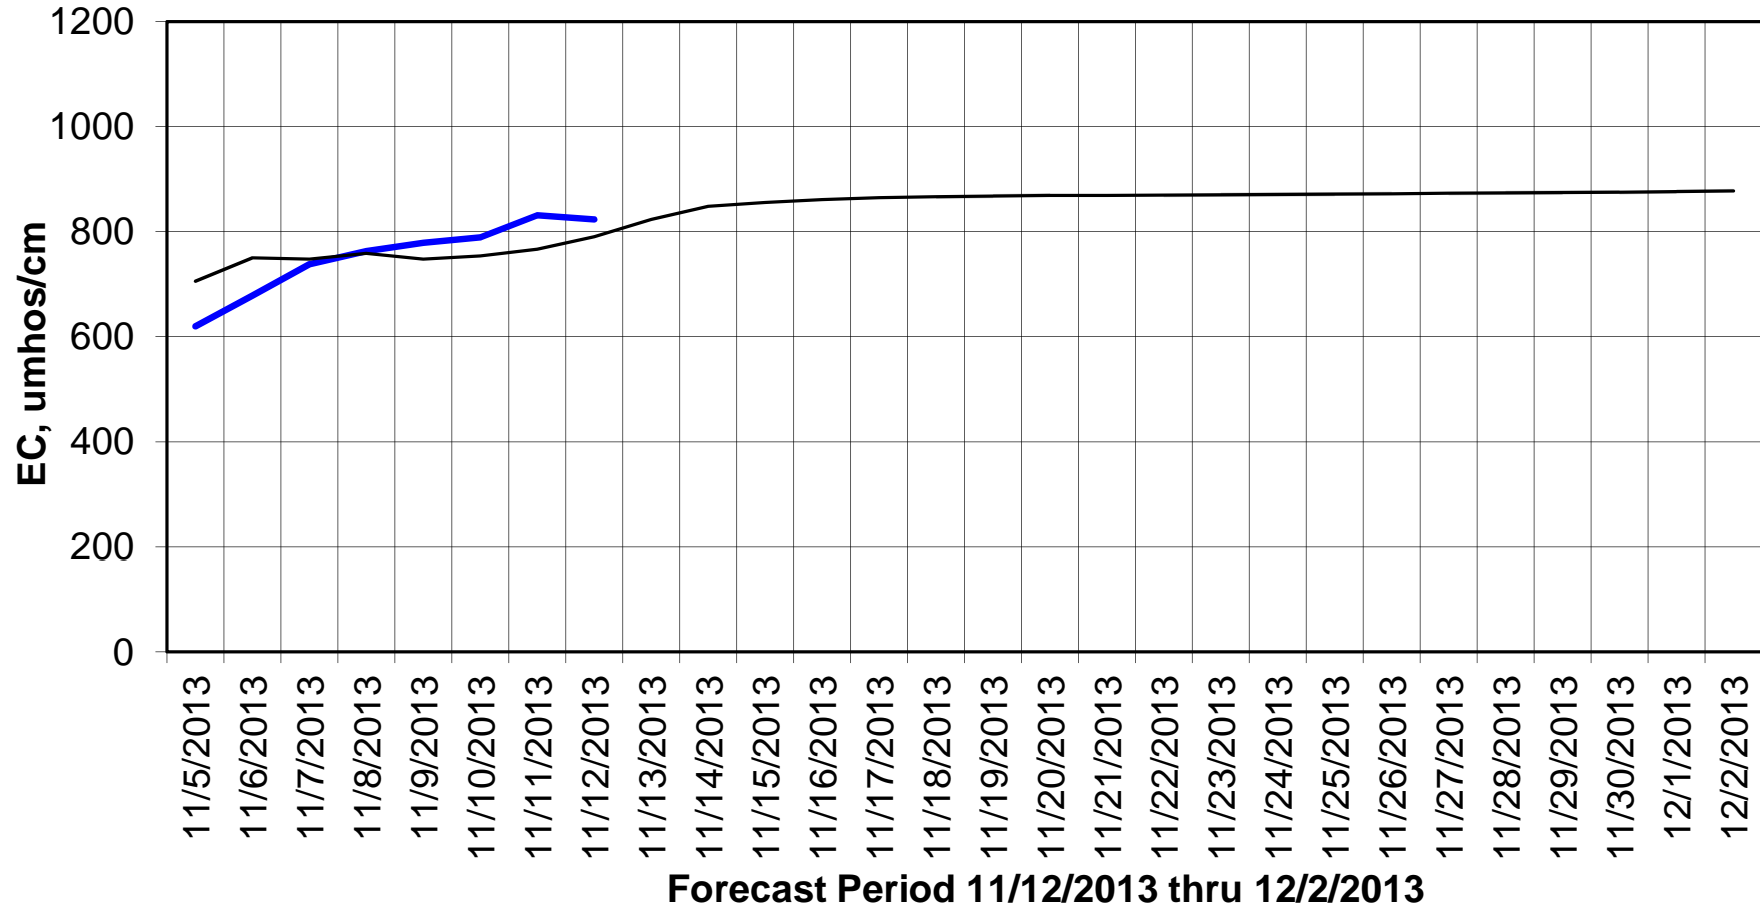

Forecasted Daily EC @ Holland Ct

Forecast Period 11/12/2013 thru 12/2/2013

Adjusted Forecasted Daily EC @ Old River near Middle River

Hist EC

Base Run

Adjusted Forecasted Daily EC @ San Joaquin River at Brandt Bridge

Forecast Period 11/12/2013 thru 12/2/2013

Adjusted Forecasted Daily EC @ Old River at Tracy Road

— Hist EC — Base Run

Forecasted Daily EC @ Jersey Point

Forecast Period 11/12/2013 thru 12/2/2013

Forecasted Daily EC @ Bethel

Forecast Period 11/12/2013 thru 12/2/2013