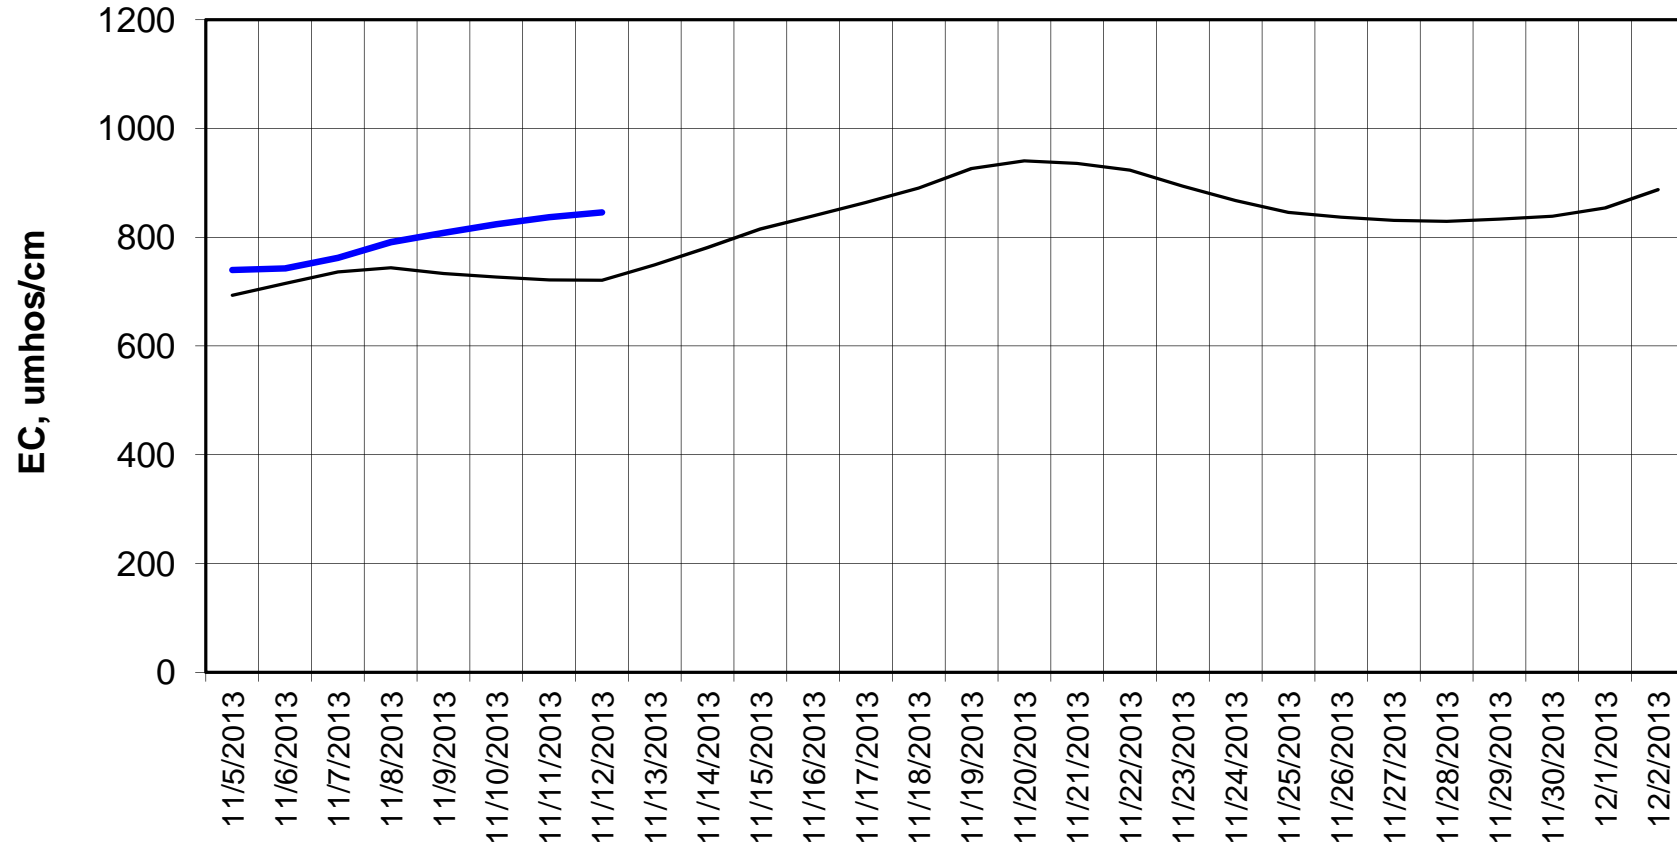

Forecasted Daily EC @ Holland Ct

Forecast Period 11/12/2013 thru 12/2/2013

Adjusted Forecasted Daily EC @ Old River near Middle River

Hist EC

Base Run

Adjusted Forecasted Daily EC @ San Joaquin River at Brandt Bridge

Forecast Period 11/12/2013 thru 12/2/2013

Adjusted Forecasted Daily EC @ Old River at Tracy Road

— Hist EC — Base Run

Forecasted Daily EC @ Jersey Point

Forecast Period 11/12/2013 thru 12/2/2013

Forecasted Daily EC @ Bethel

Forecast Period 11/12/2013 thru 12/2/2013