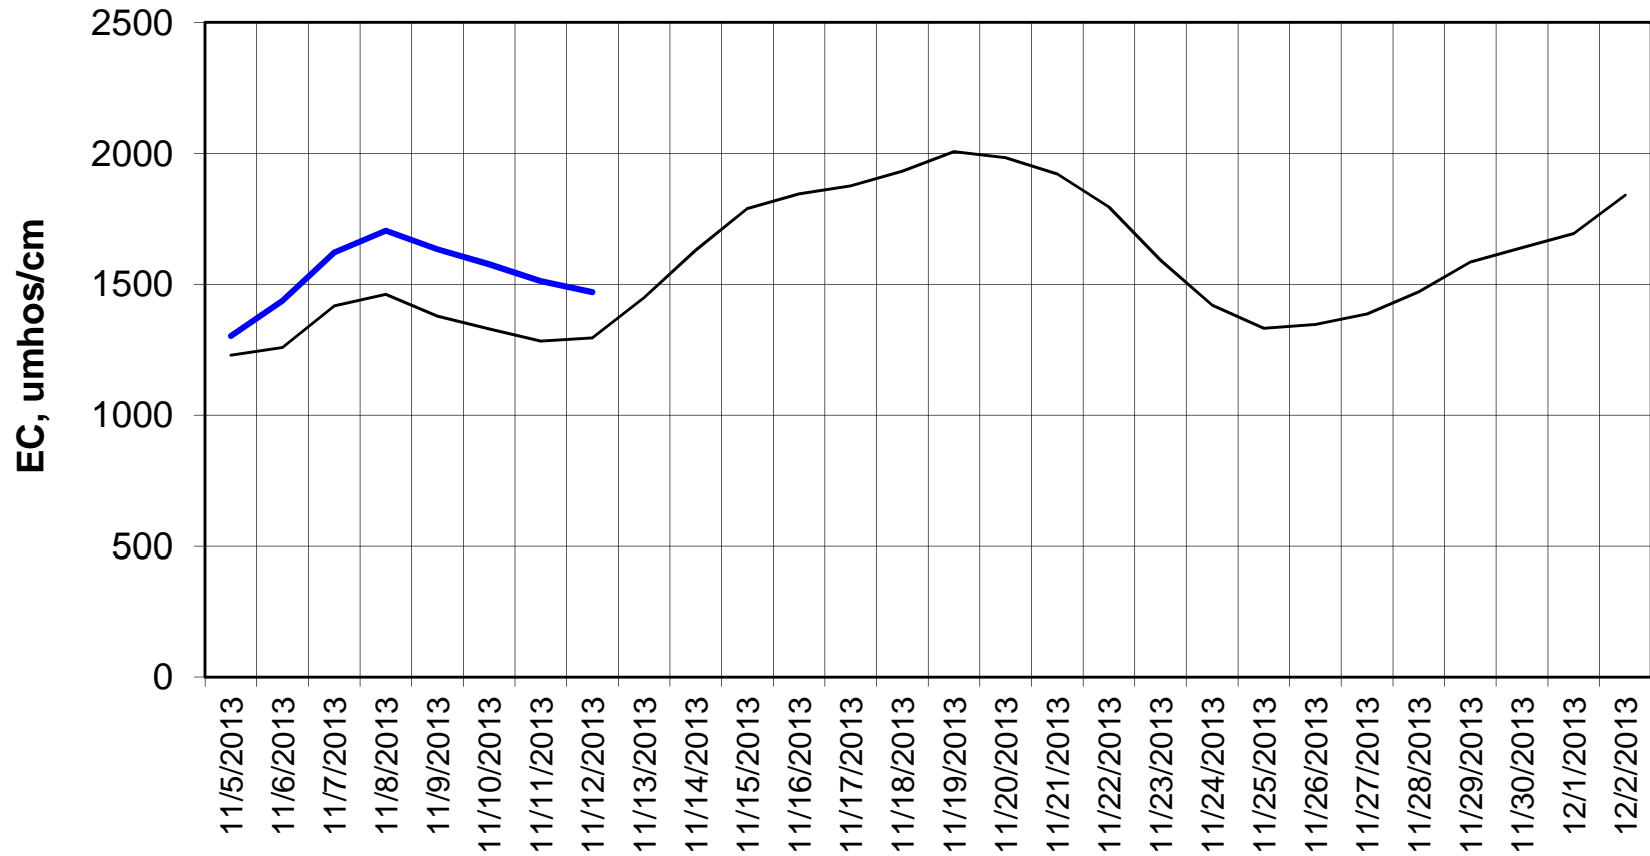

Forecast Period 11/12/2013 thru 12/2/2013

Adjusted Forecasted Daily EC @ Old River at Tracy Road

— Hist EC — Base Run

Forecasted Daily EC @ Jersey Point

Forecast Period 11/12/2013 thru 12/2/2013

Forecasted Daily EC @ Bethel

Forecast Period 11/12/2013 thru 12/2/2013