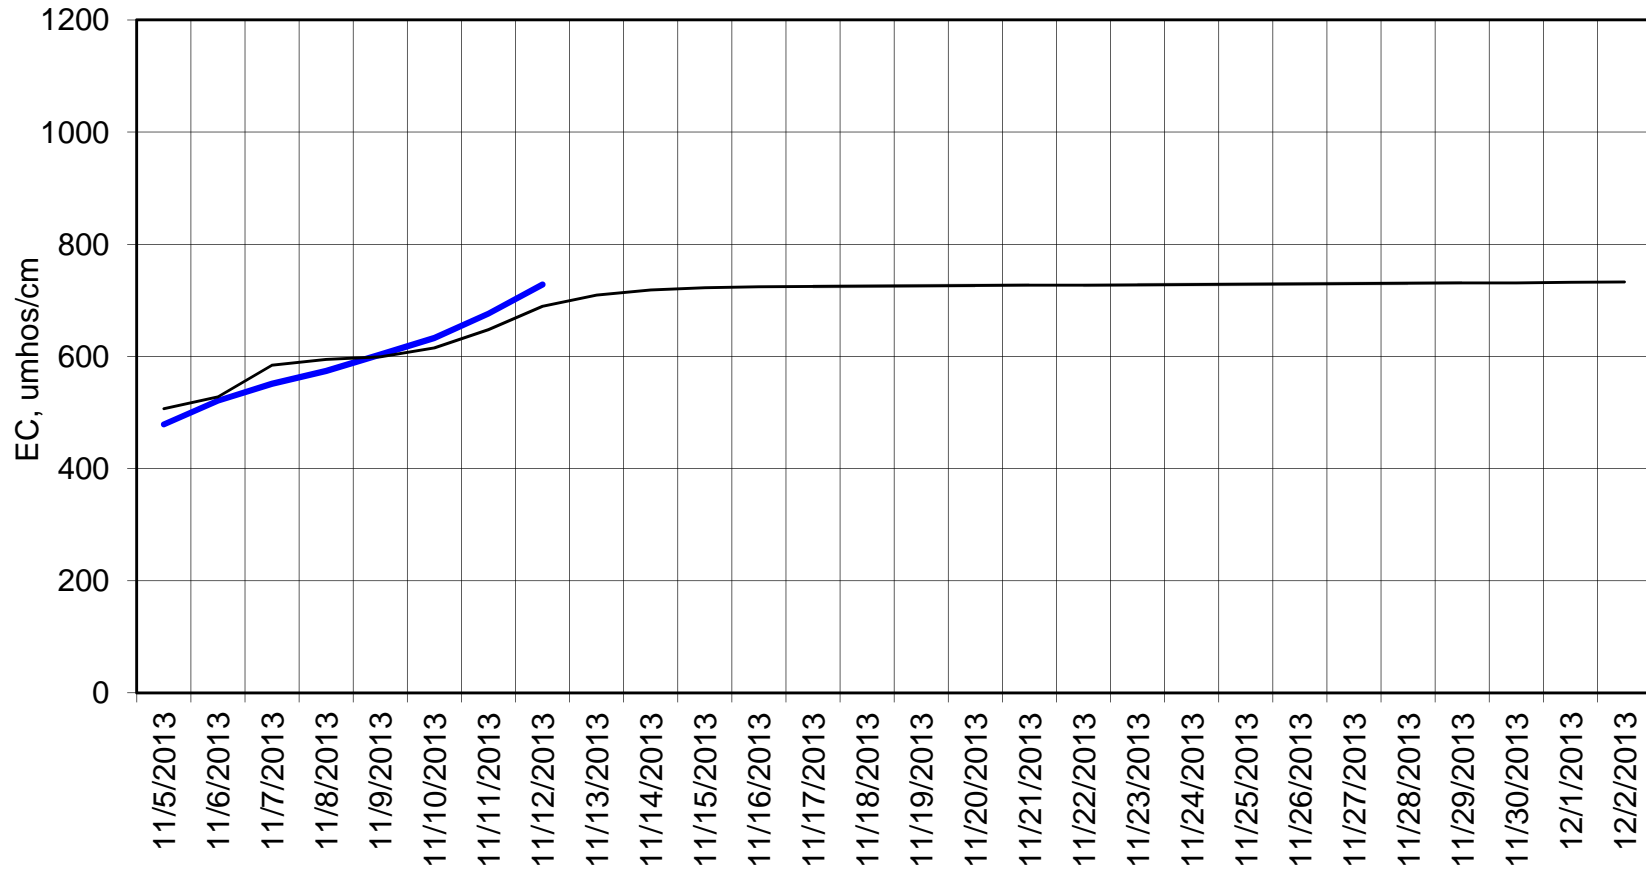

Forecasted Daily EC @ Holland Ct

Forecast Period 11/12/2013 thru 12/2/2013

Adjusted Forecasted Daily EC @ Old River near Middle River

Hist EC

Base Run

Adjusted Forecasted Daily EC @ San Joaquin River at Brandt Bridge

Forecast Period 11/12/2013 thru 12/2/2013

Adjusted Forecasted Daily EC @ Old River at Tracy Road

— Hist EC — Base Run

Forecasted Daily EC @ Jersey Point

Forecast Period 11/12/2013 thru 12/2/2013

Forecasted Daily EC @ Bethel

Forecast Period 11/12/2013 thru 12/2/2013