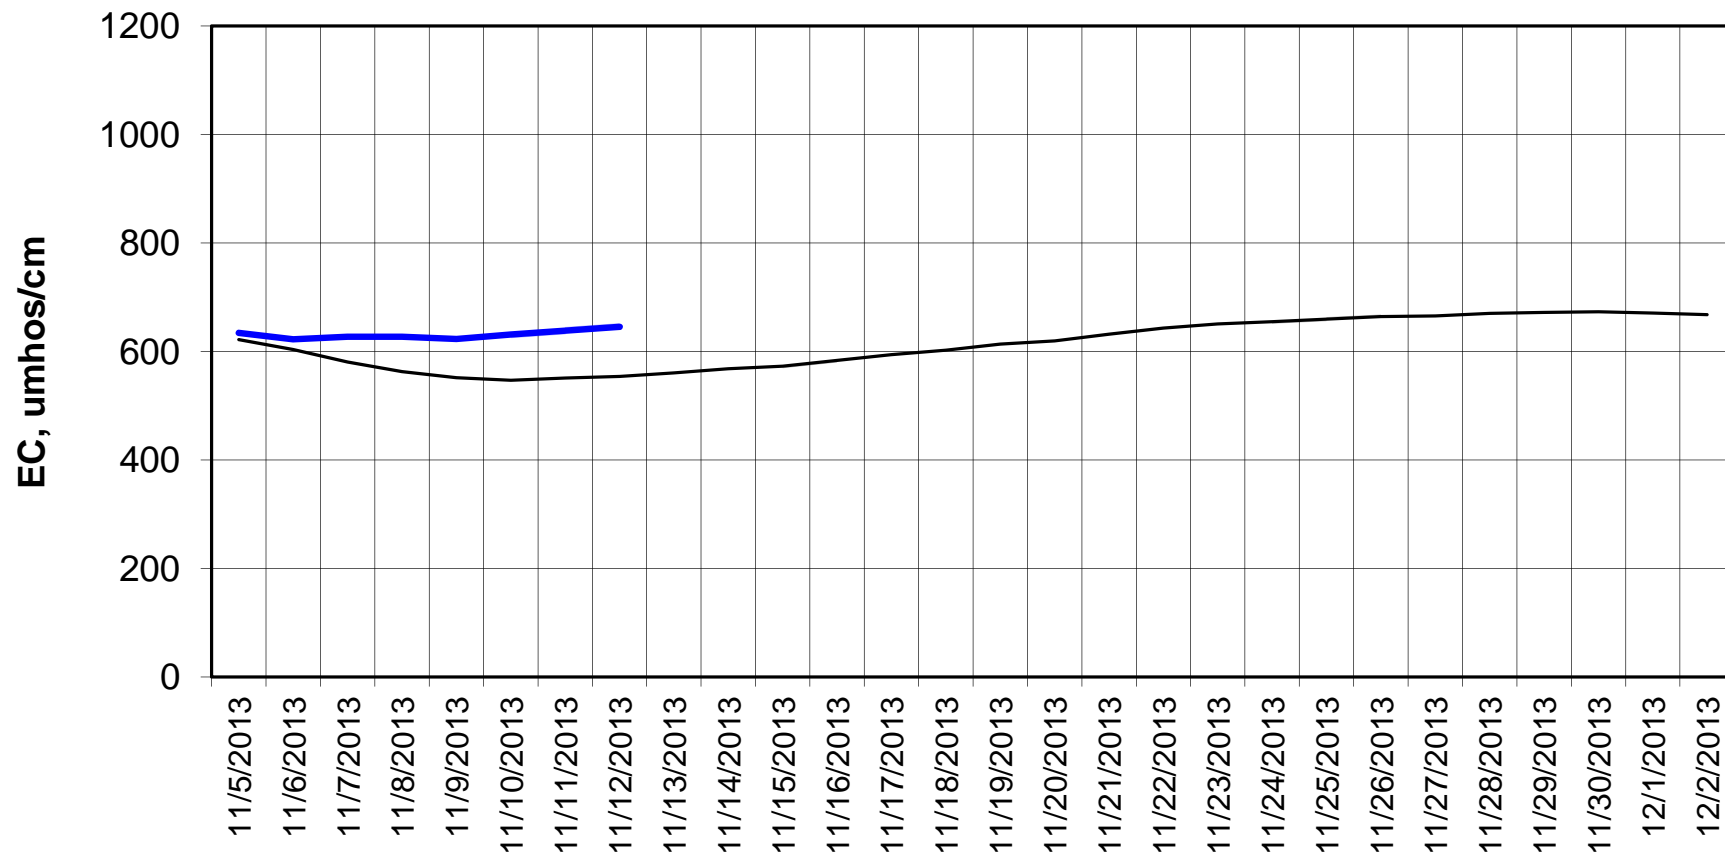

Forecasted Daily EC @ Holland Ct

Forecast Period 11/12/2013 thru 12/2/2013

Adjusted Forecasted Daily EC @ Old River near Middle River

Hist EC

Base Run

Adjusted Forecasted Daily EC @ San Joaquin River at Brandt Bridge

Forecast Period 11/12/2013 thru 12/2/2013

Adjusted Forecasted Daily EC @ Old River at Tracy Road

— Hist EC — Base Run

Forecasted Daily EC @ Jersey Point

Forecast Period 11/12/2013 thru 12/2/2013

Forecasted Daily EC @ Bethel

Forecast Period 11/12/2013 thru 12/2/2013