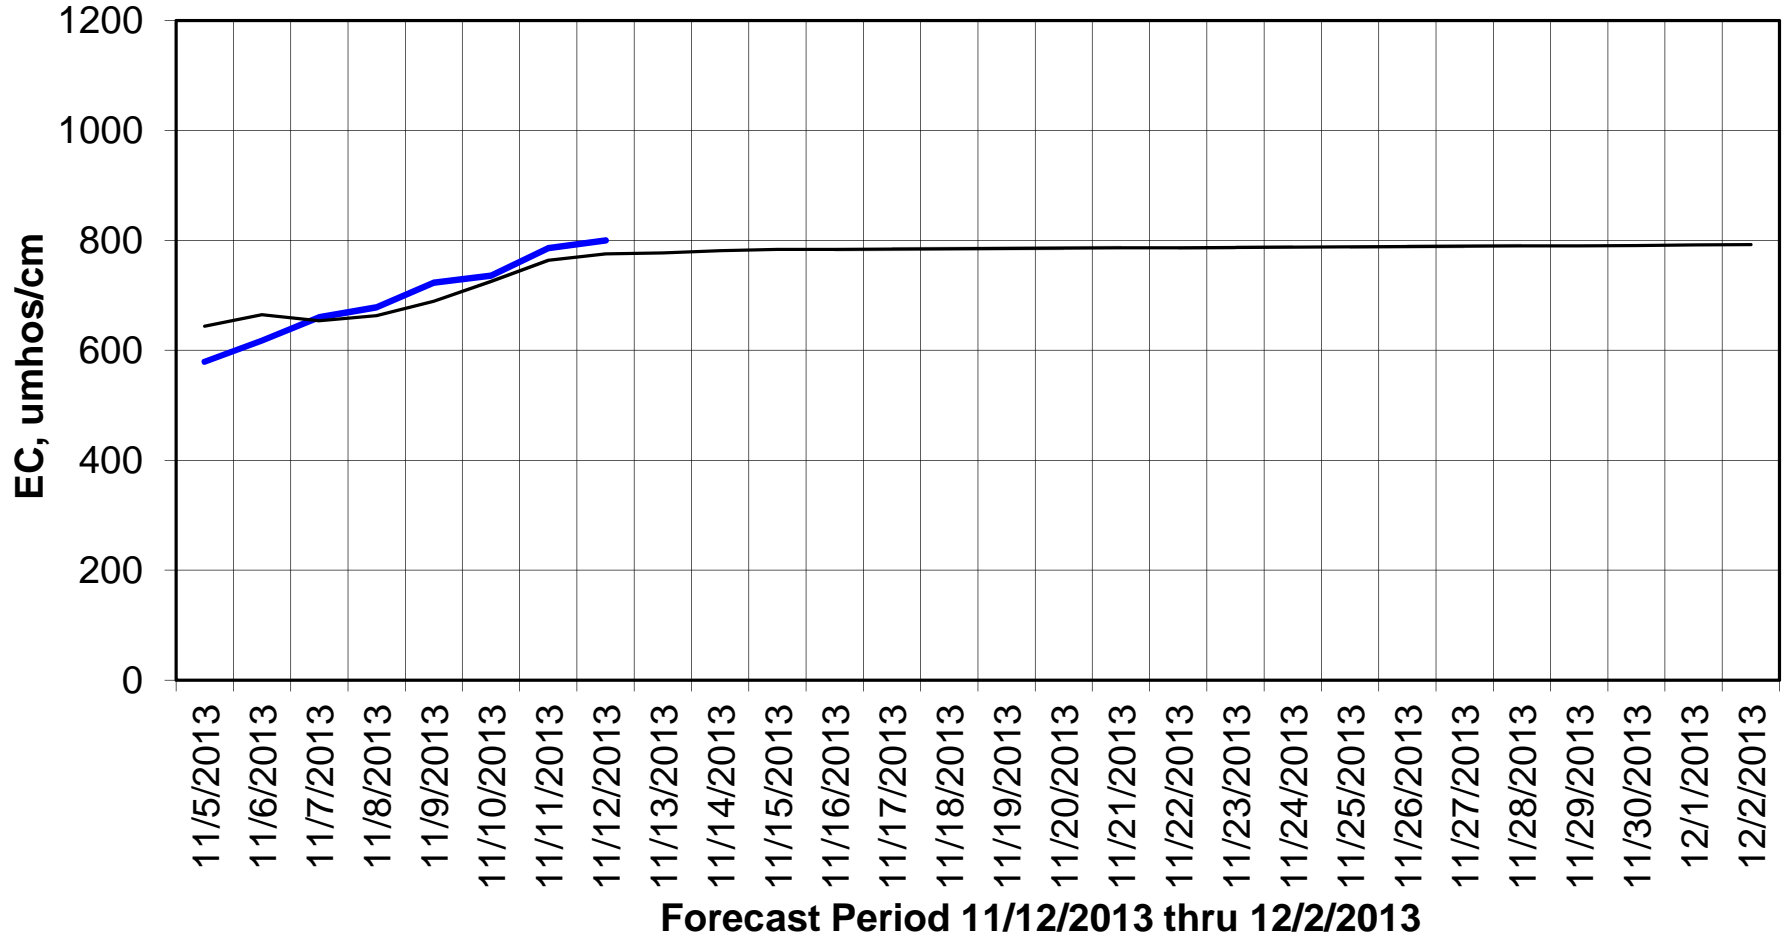

Forecasted Daily EC @ Holland Ct

Forecast Period 11/12/2013 thru 12/2/2013

Adjusted Forecasted Daily EC @ Old River near Middle River

Hist EC

Base Run

Adjusted Forecasted Daily EC @ San Joaquin River at Brandt Bridge

Forecast Period 11/12/2013 thru 12/2/2013

Adjusted Forecasted Daily EC @ Old River at Tracy Road

— Hist EC — Base Run

Forecasted Daily EC @ Jersey Point

Forecast Period 11/12/2013 thru 12/2/2013

Forecasted Daily EC @ Bethel

Forecast Period 11/12/2013 thru 12/2/2013