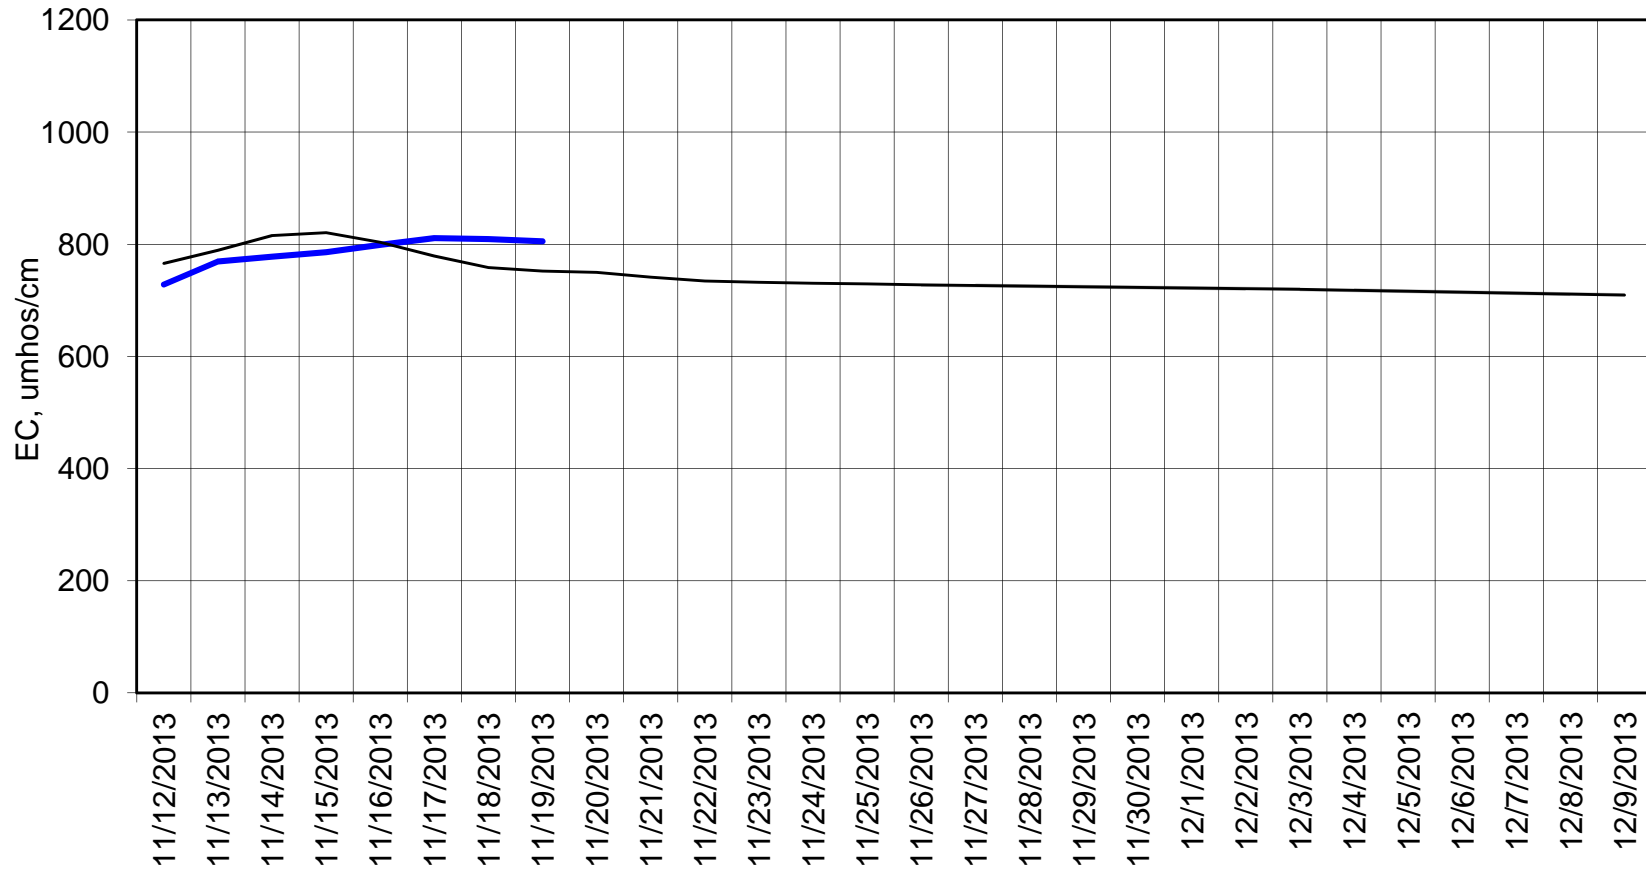

### Forecasted Daily EC @ Holland Ct

Forecast Period 11/19/2013 thru 12/9/2013

**Adjusted Forecasted Daily EC  
@ Old River near Middle River**

— Hist EC      — Base Run

### Adjusted Forecasted Daily EC @ San Joaquin River at Brandt Bridge

Forecast Period 11/19/2013 thru 12/9/2013

### Adjusted Forecasted Daily EC @ Old River at Tracy Road

Forecast Period 11/19/2013 thru 12/9/2013

### Forecasted Daily EC @ Jersey Point

Forecast Period 11/19/2013 thru 12/9/2013