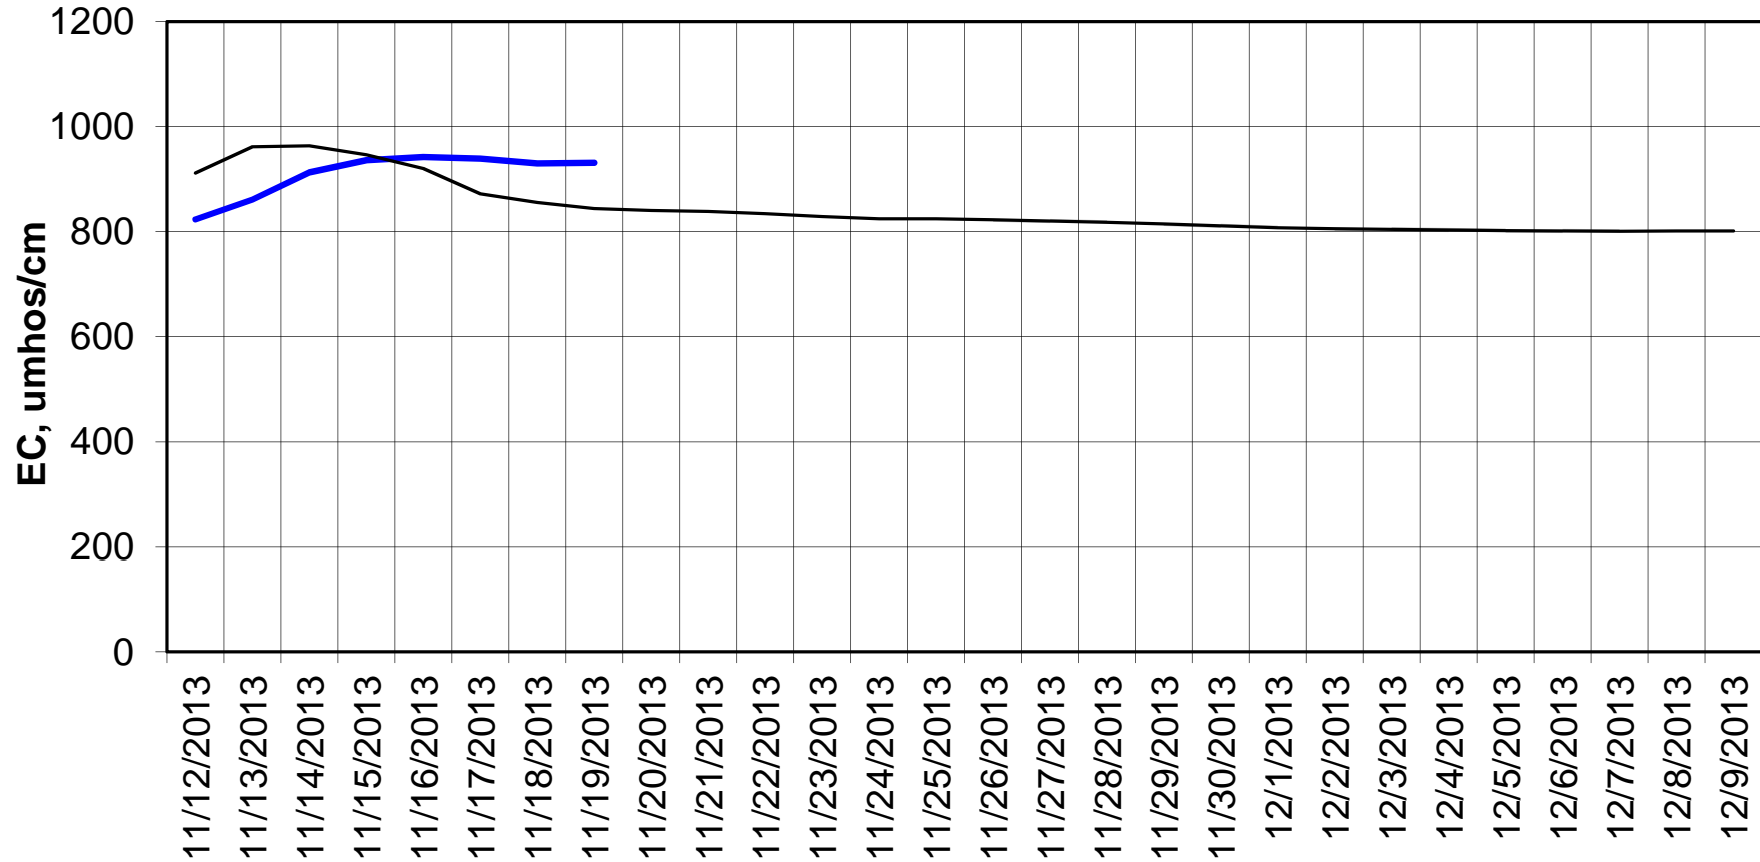

### Forecasted Daily EC @ Holland Ct

Forecast Period 11/19/2013 thru 12/9/2013

**Adjusted Forecasted Daily EC  
@ Old River near Middle River**

— Hist EC      — Base Run

### Adjusted Forecasted Daily EC @ San Joaquin River at Brandt Bridge

Forecast Period 11/19/2013 thru 12/9/2013

### Adjusted Forecasted Daily EC @ Old River at Tracy Road

Forecast Period 11/19/2013 thru 12/9/2013