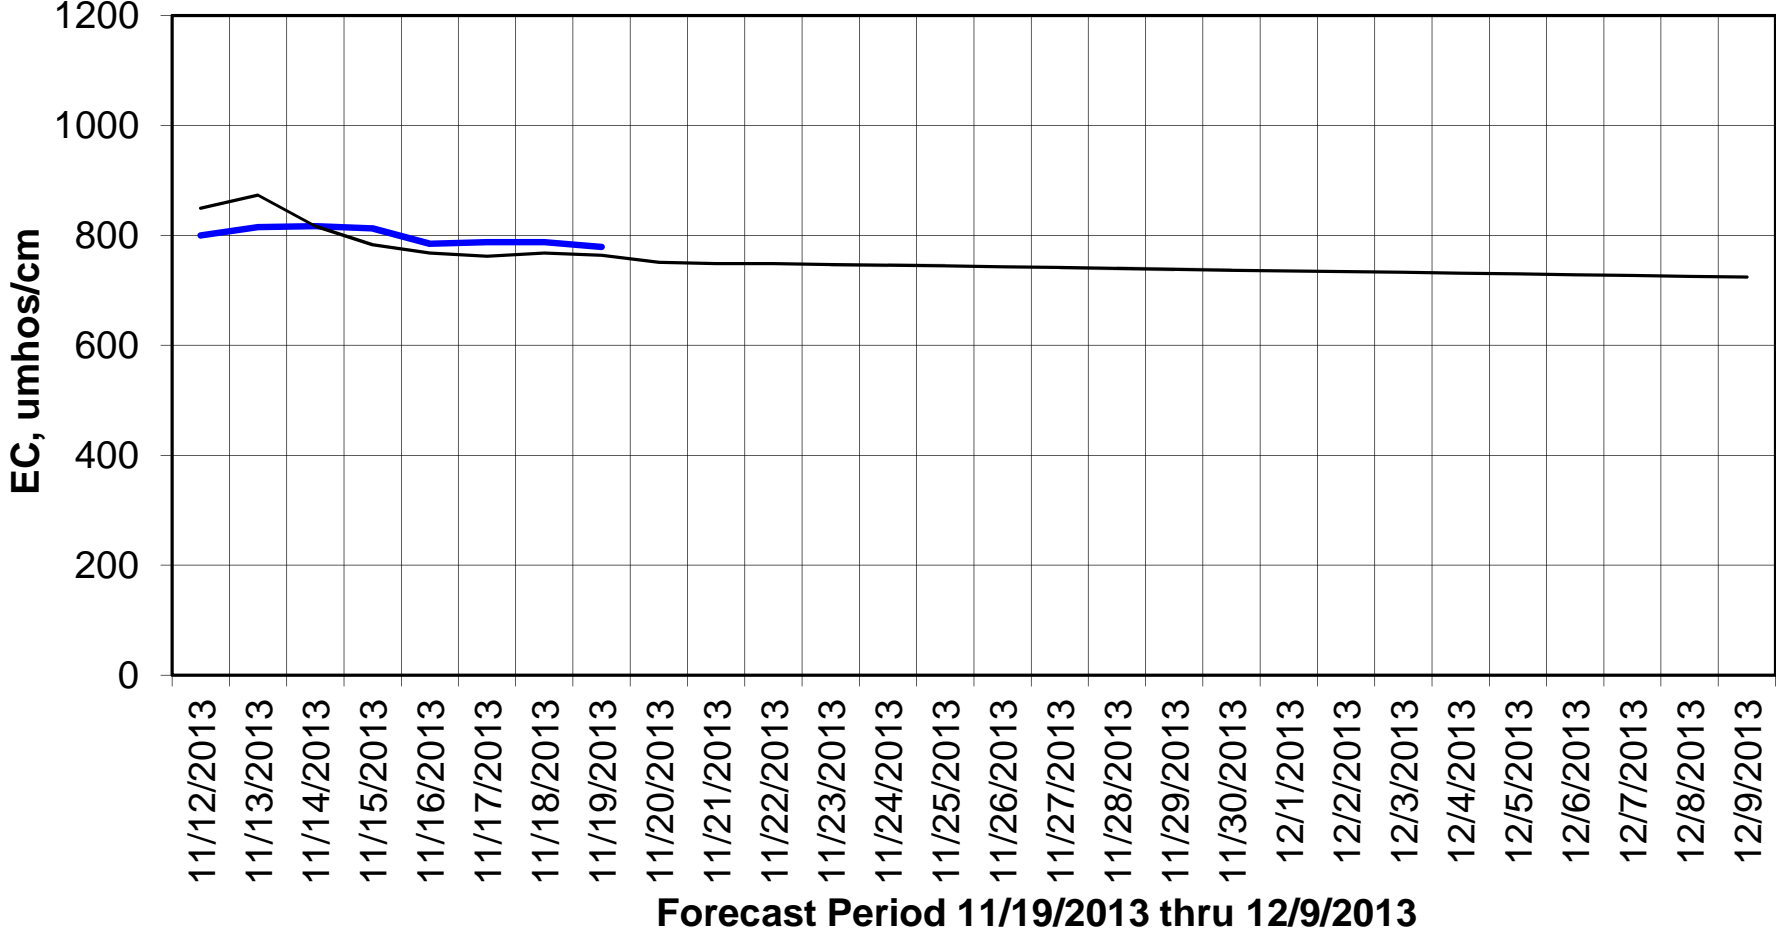

### Forecasted Daily EC @ Holland Ct

Forecast Period 11/19/2013 thru 12/9/2013

**Adjusted Forecasted Daily EC  
@ Old River near Middle River**

— Hist EC      — Base Run

### Adjusted Forecasted Daily EC @ San Joaquin River at Brandt Bridge

Forecast Period 11/19/2013 thru 12/9/2013

### Adjusted Forecasted Daily EC @ Old River at Tracy Road

Forecast Period 11/19/2013 thru 12/9/2013