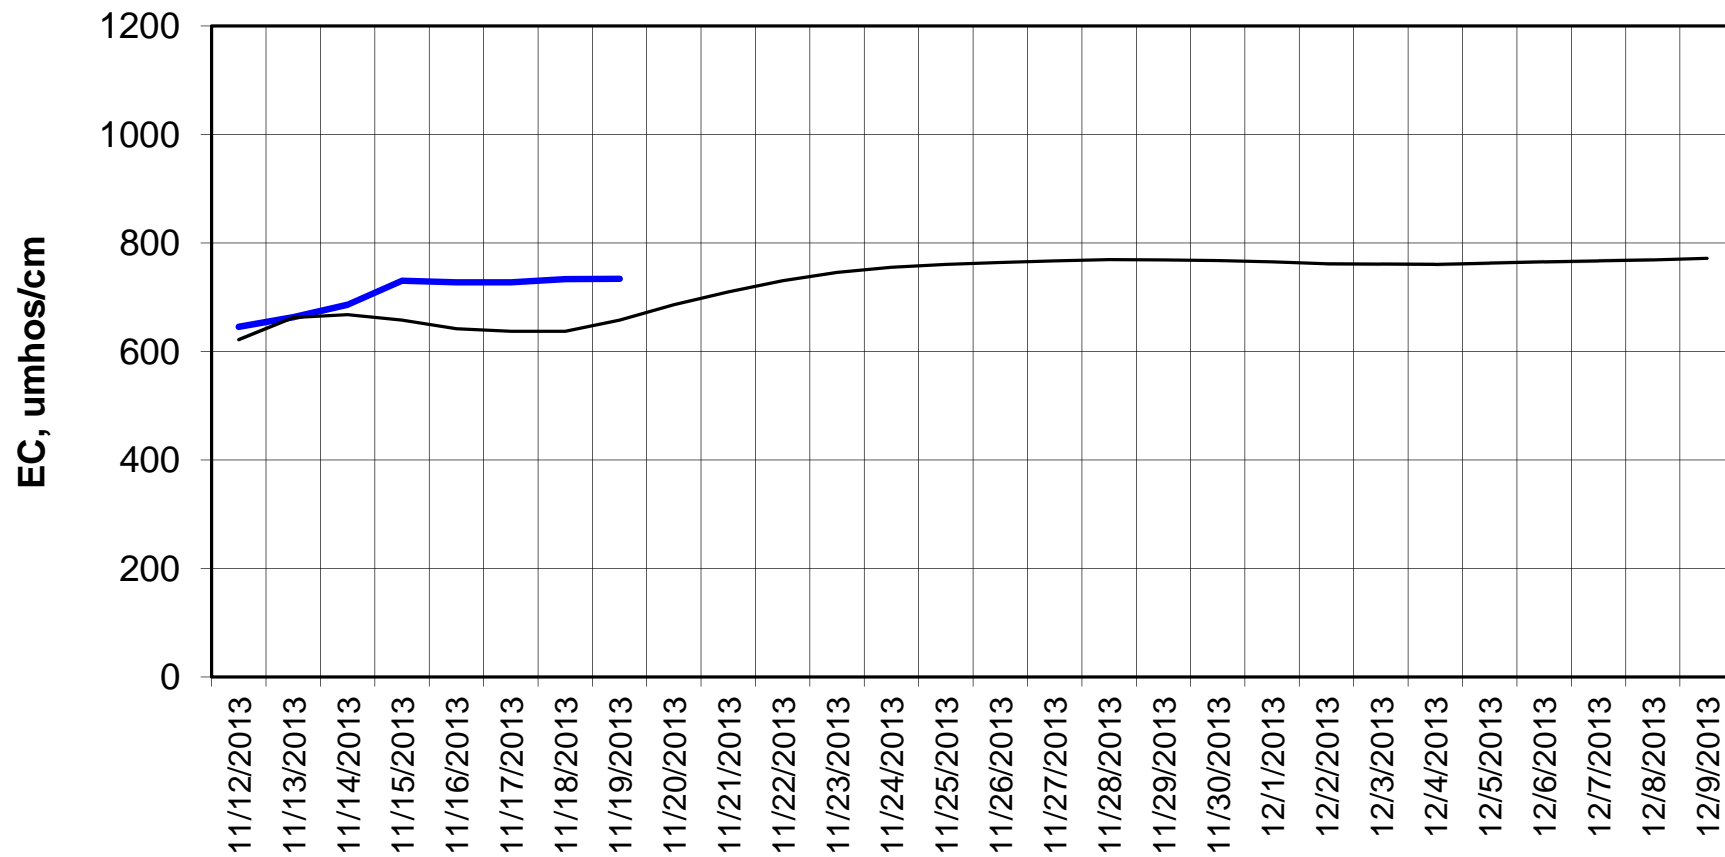

### Forecasted Daily EC @ Holland Ct

Forecast Period 11/19/2013 thru 12/9/2013

**Adjusted Forecasted Daily EC  
@ Old River near Middle River**

— Hist EC      — Base Run

### Adjusted Forecasted Daily EC @ San Joaquin River at Brandt Bridge

Forecast Period 11/19/2013 thru 12/9/2013

### Adjusted Forecasted Daily EC @ Old River at Tracy Road

Forecast Period 11/19/2013 thru 12/9/2013

### Forecasted Daily EC @ Jersey Point

Forecast Period 11/19/2013 thru 12/9/2013