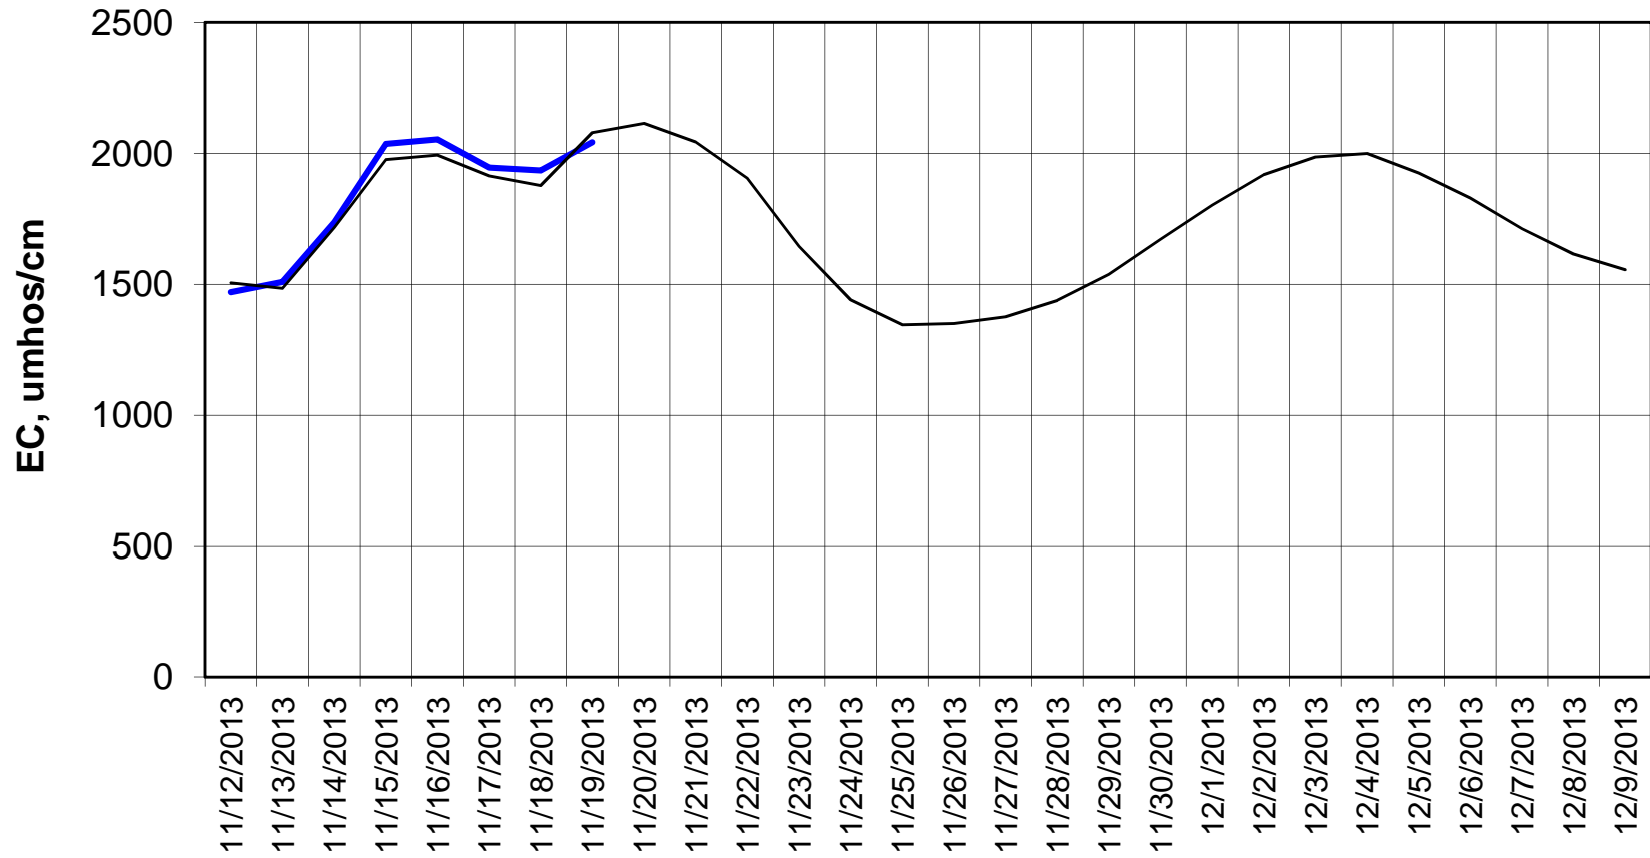

### Forecasted Daily EC @ Holland Ct

Forecast Period 11/19/2013 thru 12/9/2013

**Adjusted Forecasted Daily EC  
@ Old River near Middle River**

— Hist EC      — Base Run

### Adjusted Forecasted Daily EC @ San Joaquin River at Brandt Bridge

Forecast Period 11/19/2013 thru 12/9/2013

### Adjusted Forecasted Daily EC @ Old River at Tracy Road

Forecast Period 11/19/2013 thru 12/9/2013

### Forecasted Daily EC @ Jersey Point

Forecast Period 11/19/2013 thru 12/9/2013