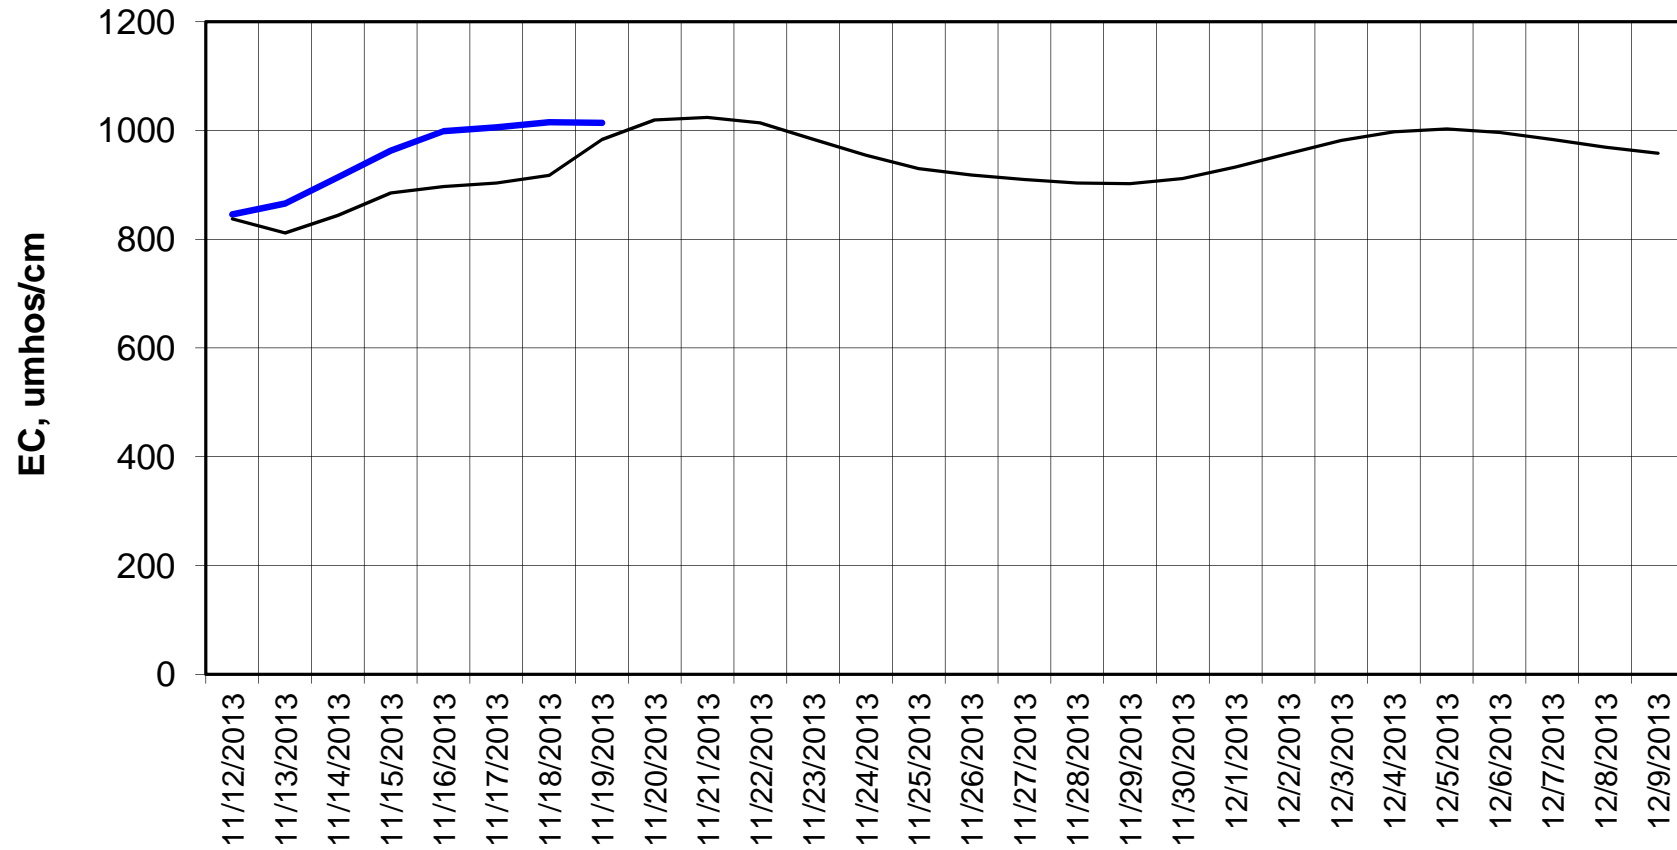

Forecasted Daily EC @ Bethel

Forecast Period 11/19/2013 thru 12/9/2013