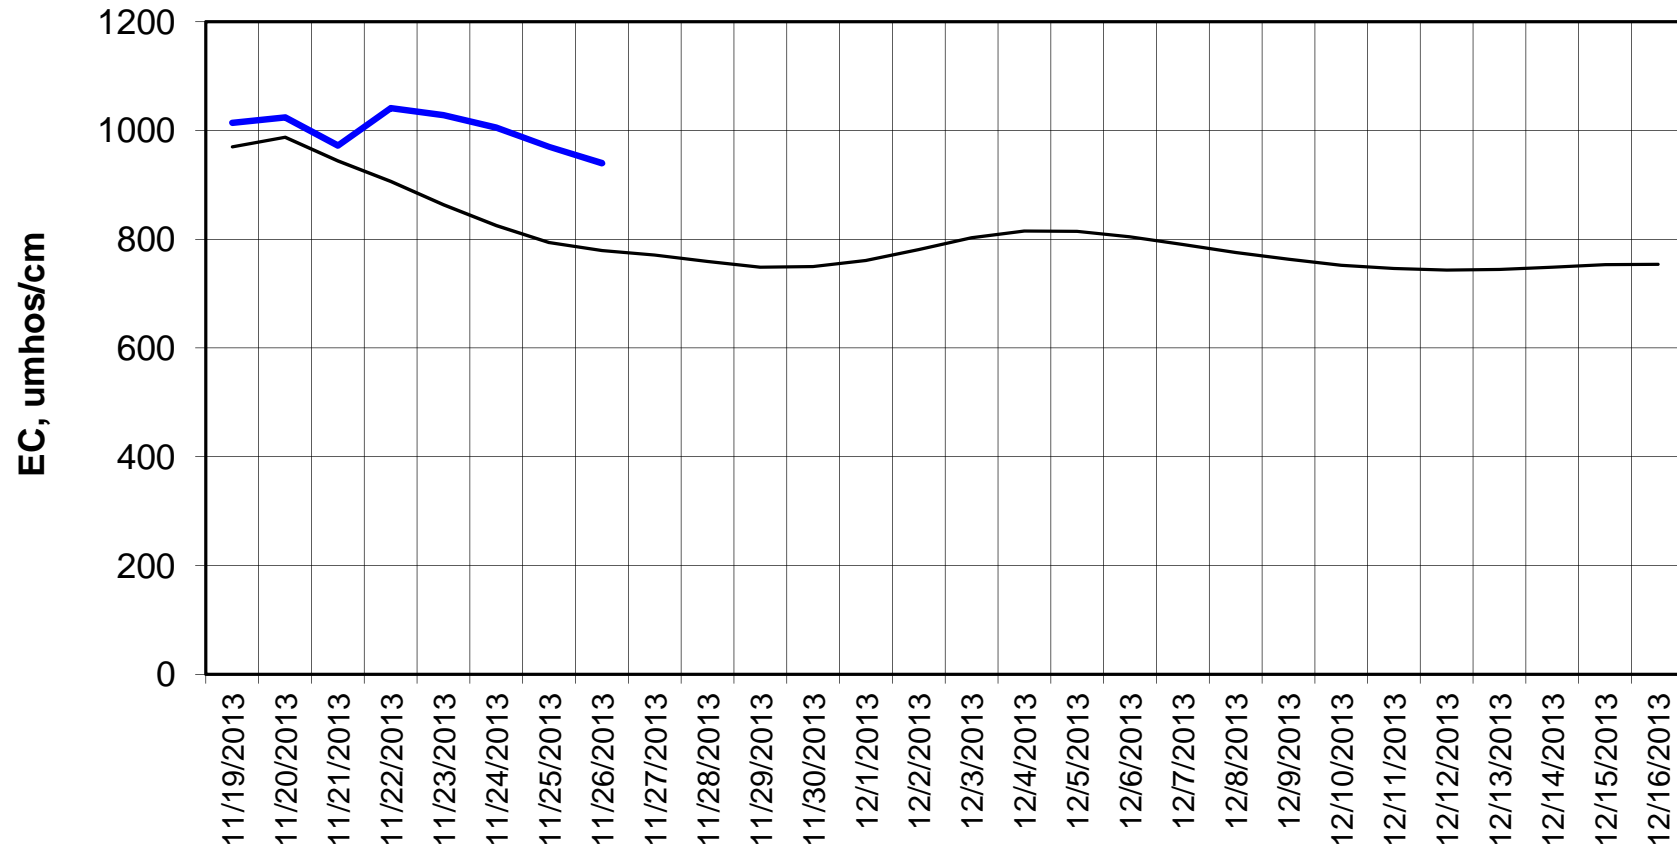

Forecasted Daily EC @ Bethel

Forecast Period 11/26/2013 thru 12/16/2013