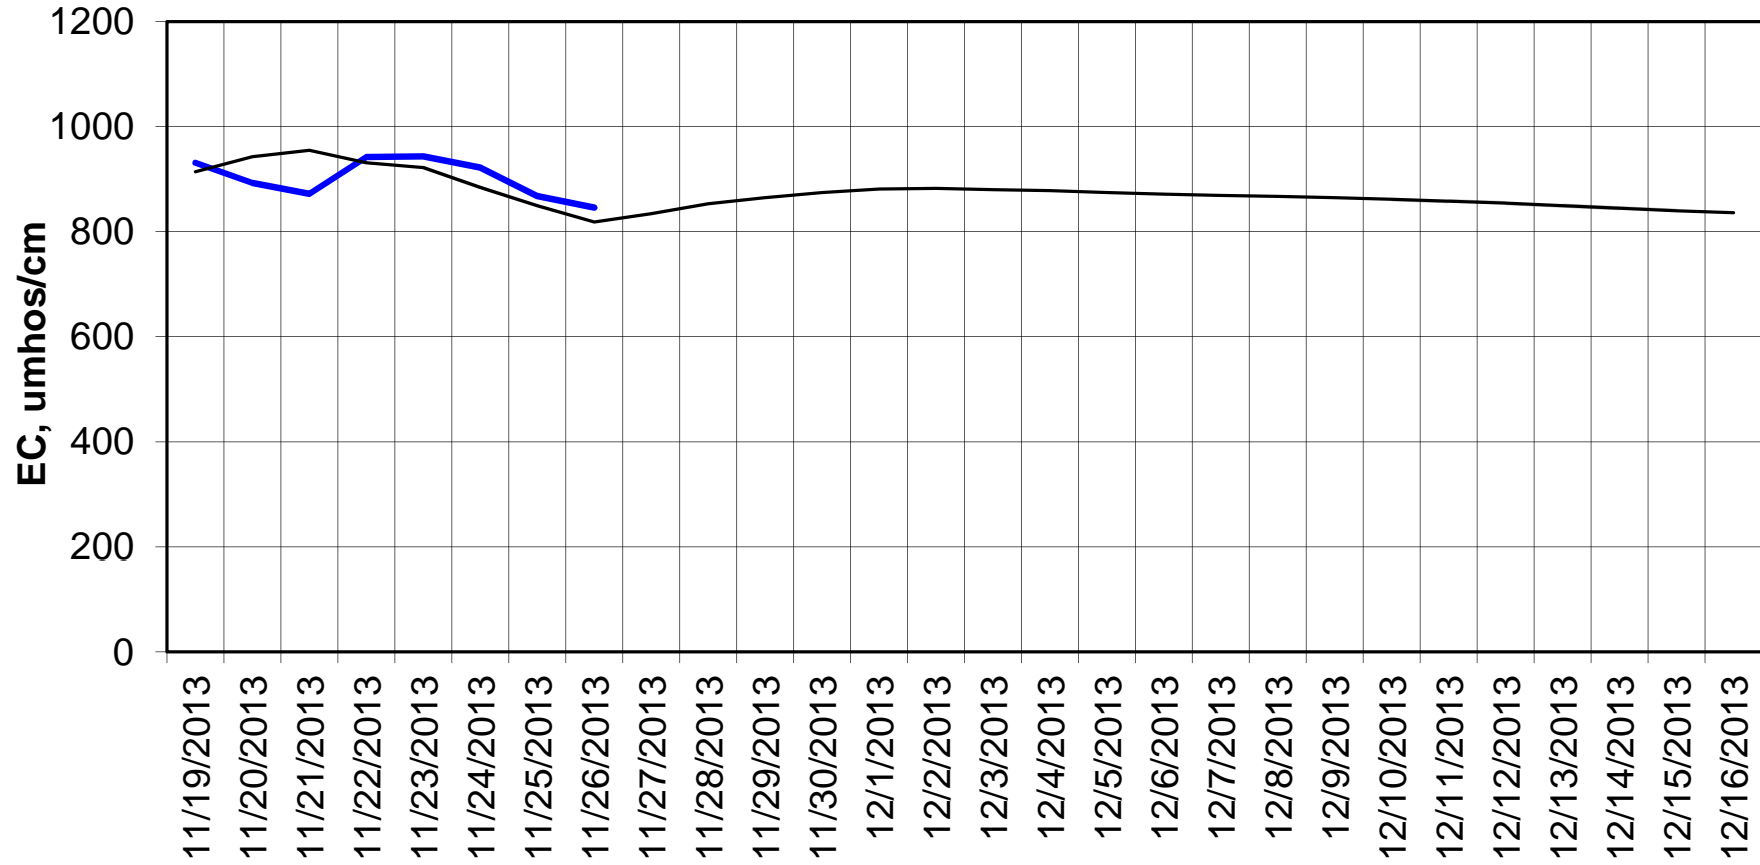

### Adjusted Forecasted Daily EC @ Old River near Middle River

Hist EC

Base Run

### Adjusted Forecasted Daily EC @ San Joaquin River at Brandt Bridge

Forecast Period 11/26/2013 thru 12/16/2013

### Adjusted Forecasted Daily EC @ Old River at Tracy Road

Forecast Period 11/26/2013 thru 12/16/2013