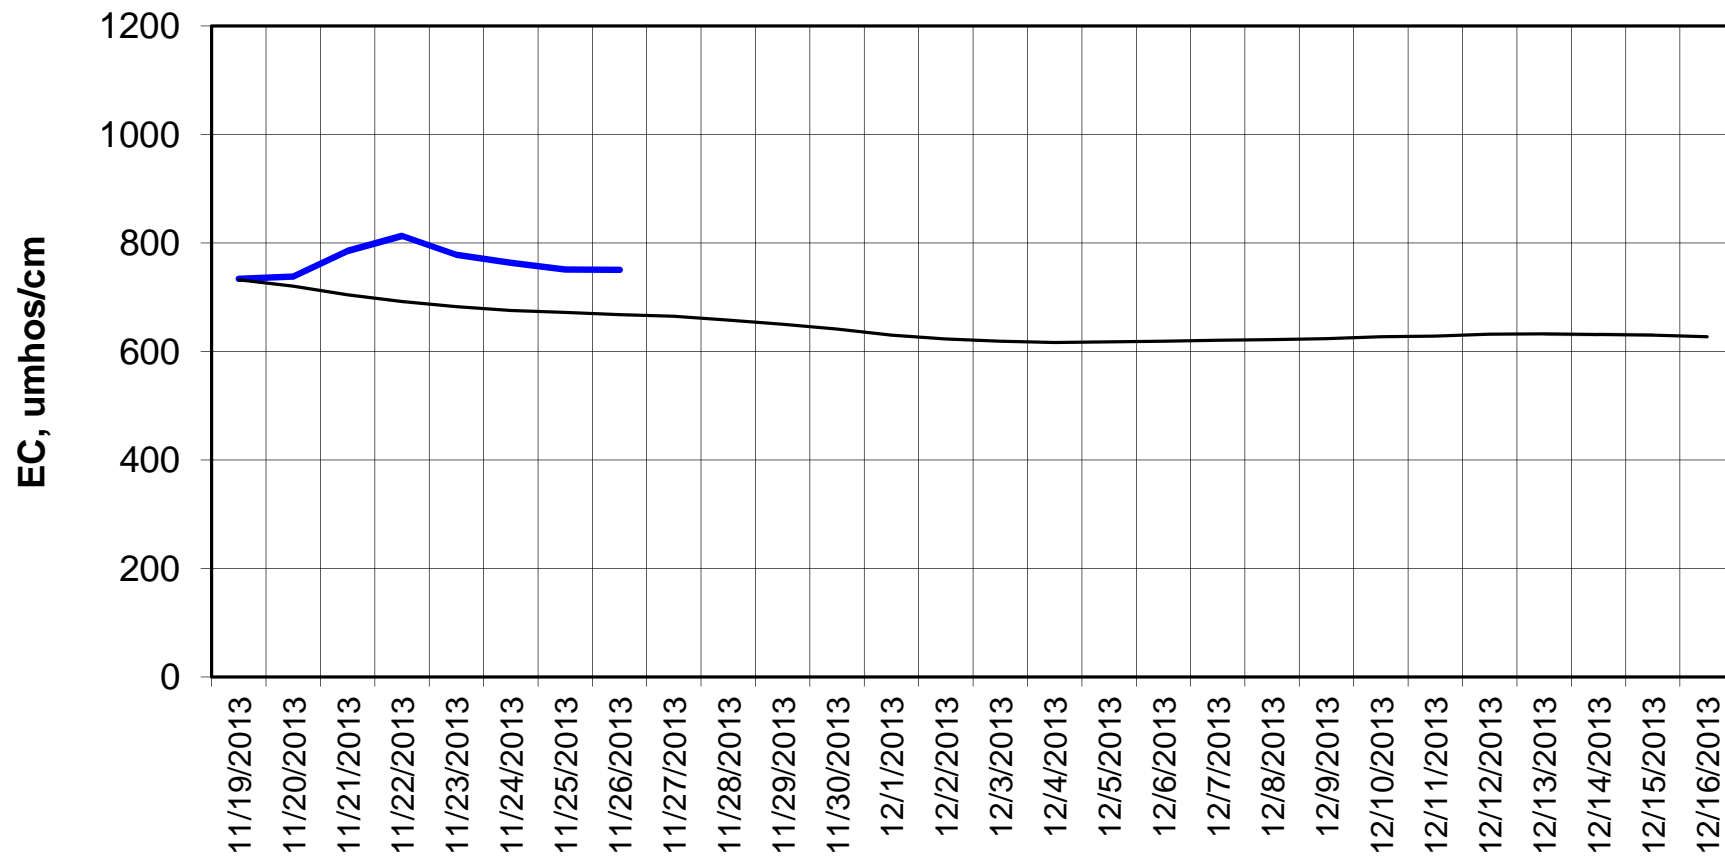

### Forecasted Daily EC @ Holland Ct

Forecast Period 11/26/2013 thru 12/16/2013

### Adjusted Forecasted Daily EC @ Old River near Middle River

Hist EC

Base Run

### Adjusted Forecasted Daily EC @ San Joaquin River at Brandt Bridge

Forecast Period 11/26/2013 thru 12/16/2013

### Adjusted Forecasted Daily EC @ Old River at Tracy Road

Forecast Period 11/26/2013 thru 12/16/2013