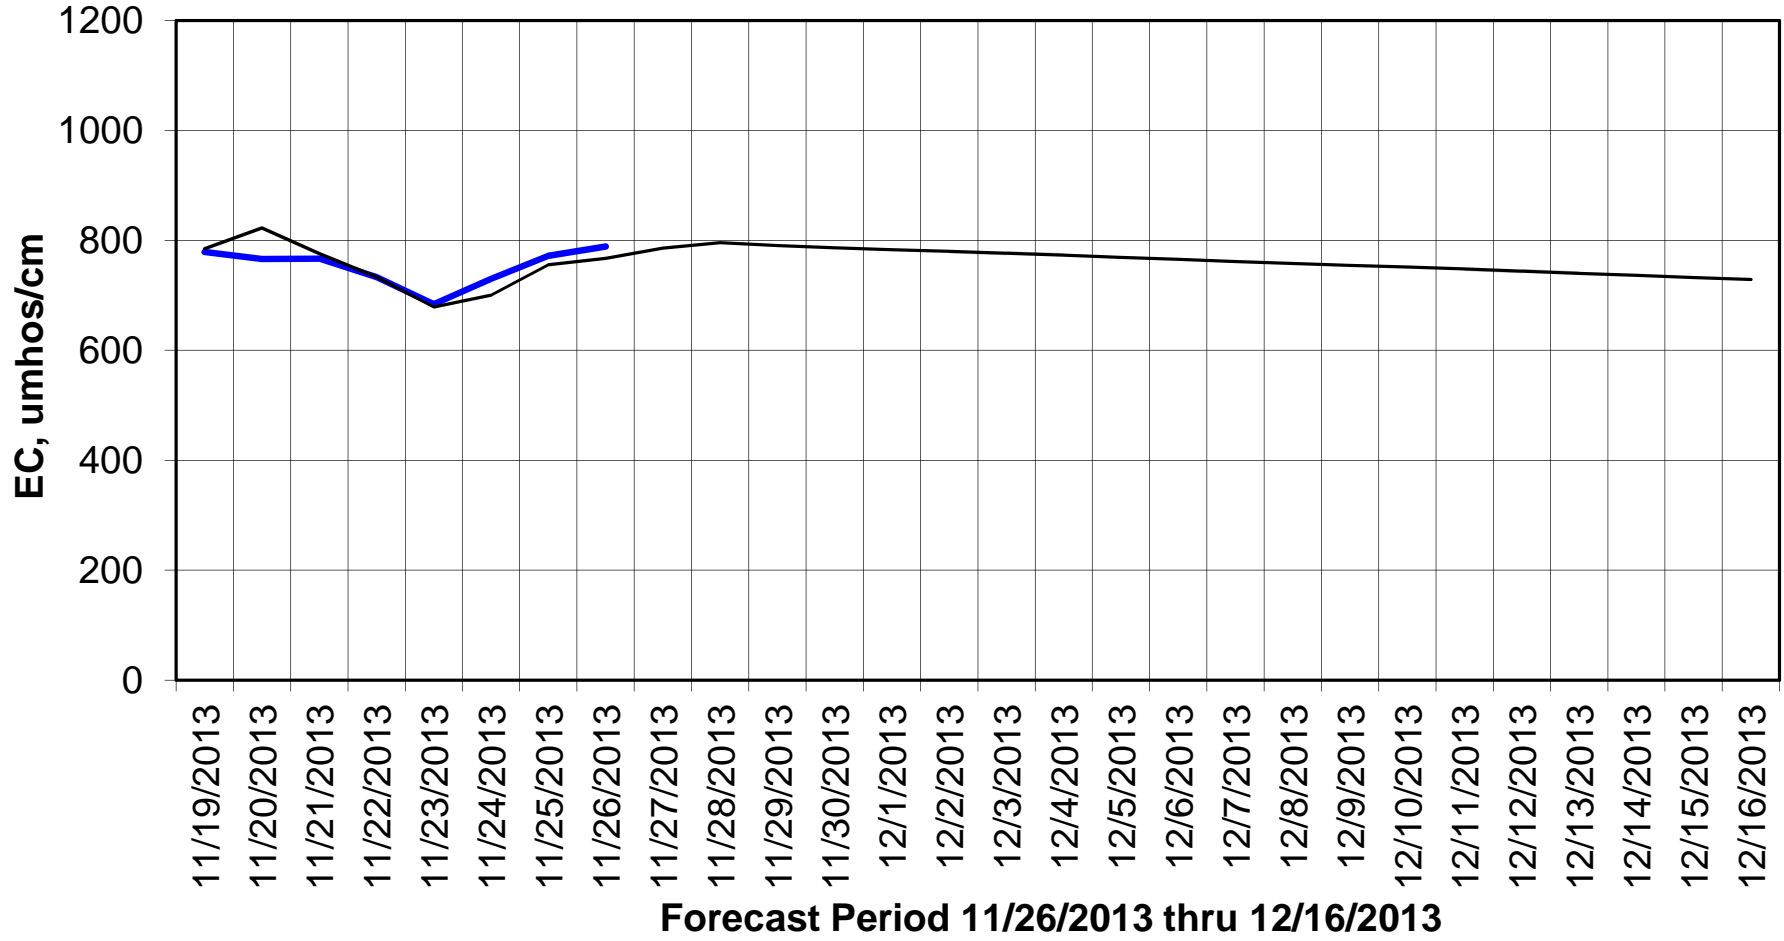

### Forecasted Daily EC @ Holland Ct

Forecast Period 11/26/2013 thru 12/16/2013

### Adjusted Forecasted Daily EC @ Old River near Middle River

Hist EC

Base Run