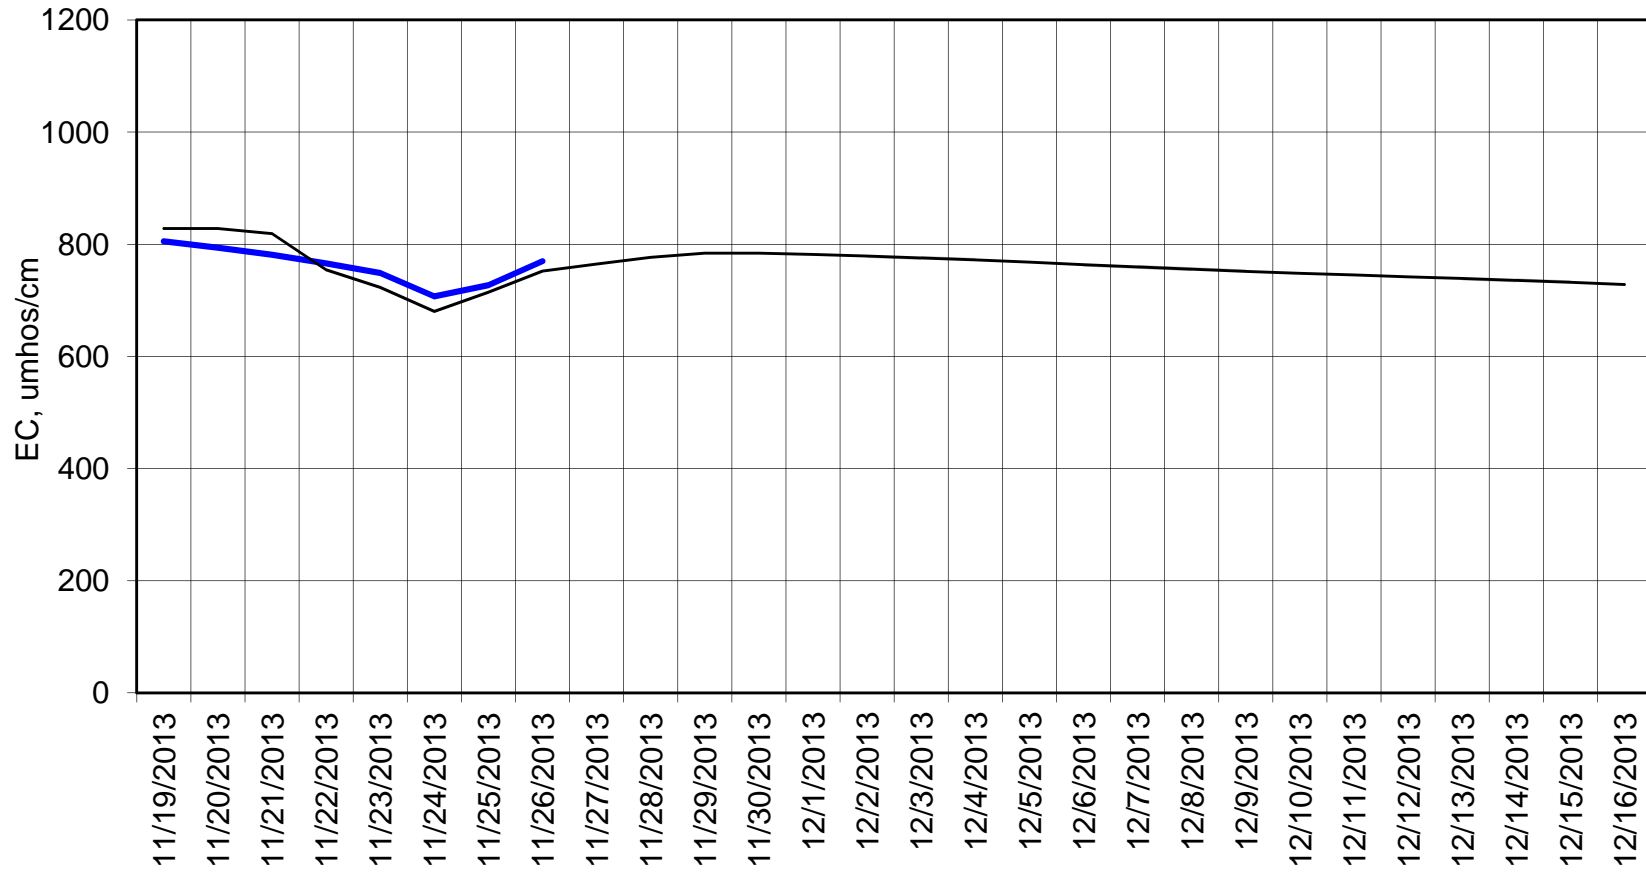

### Forecasted Daily EC @ Holland Ct

Forecast Period 11/26/2013 thru 12/16/2013

### Adjusted Forecasted Daily EC @ Old River near Middle River

Hist EC

Base Run

### Adjusted Forecasted Daily EC @ San Joaquin River at Brandt Bridge

Forecast Period 11/26/2013 thru 12/16/2013

### Adjusted Forecasted Daily EC @ Old River at Tracy Road

Forecast Period 11/26/2013 thru 12/16/2013