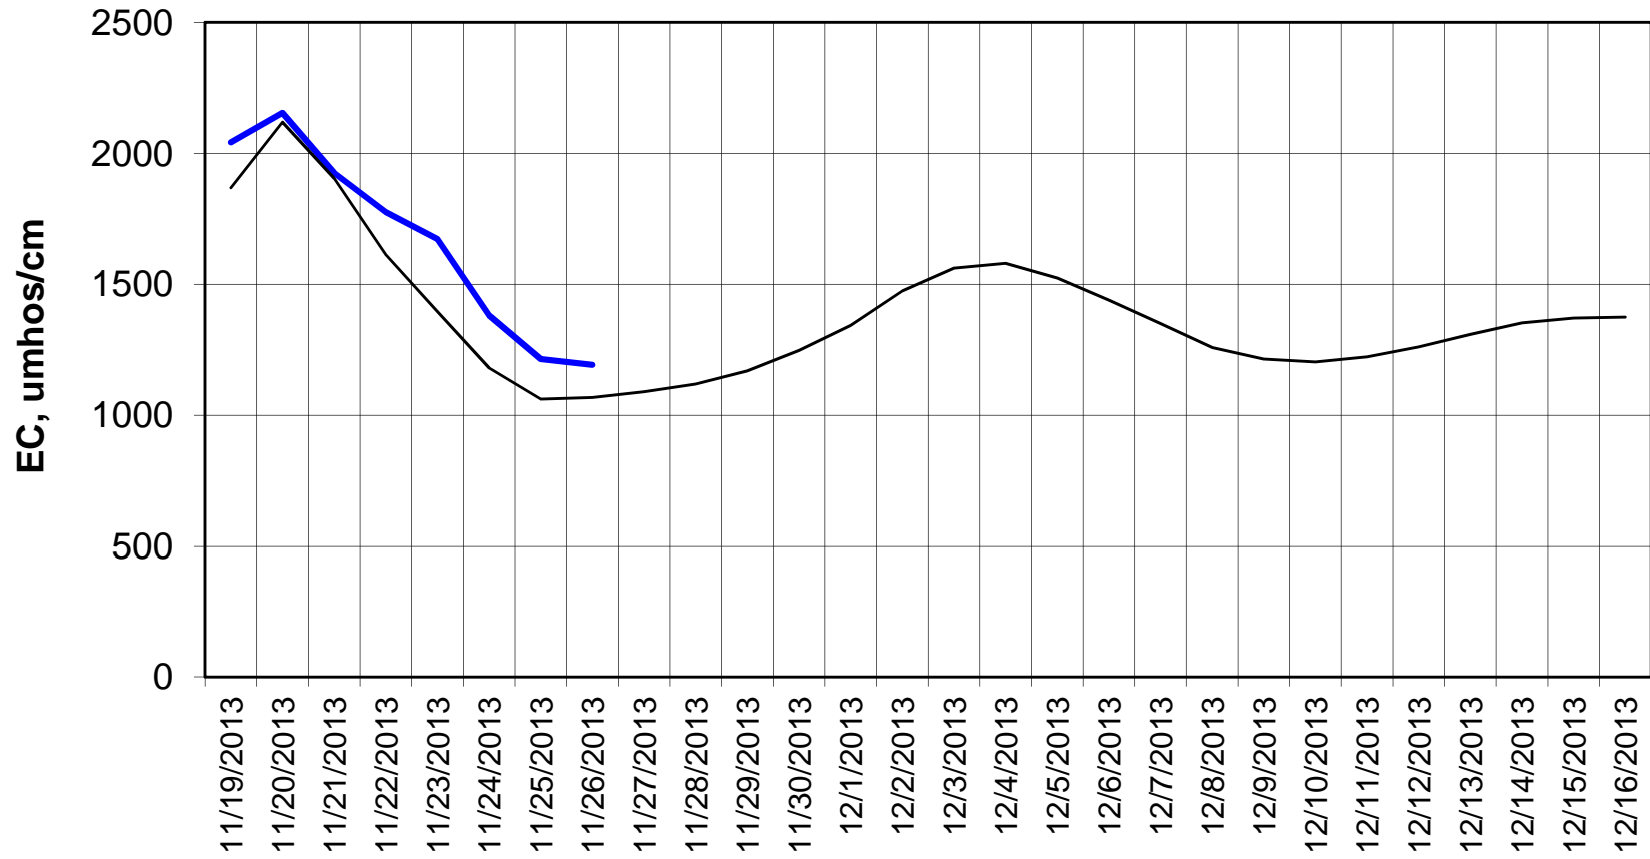

### Adjusted Forecasted Daily EC @ Old River near Middle River

Hist EC

Base Run

### Adjusted Forecasted Daily EC @ San Joaquin River at Brandt Bridge

Forecast Period 11/26/2013 thru 12/16/2013

### Adjusted Forecasted Daily EC @ Old River at Tracy Road

Forecast Period 11/26/2013 thru 12/16/2013

### Forecasted Daily EC @ Jersey Point

Forecast Period 11/26/2013 thru 12/16/2013